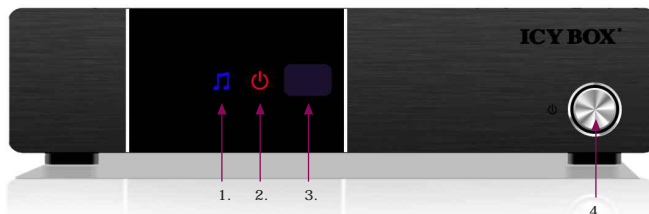

1. Music LED
2. Power LED
3. Infrared window
4. Power button

Rear view ▶