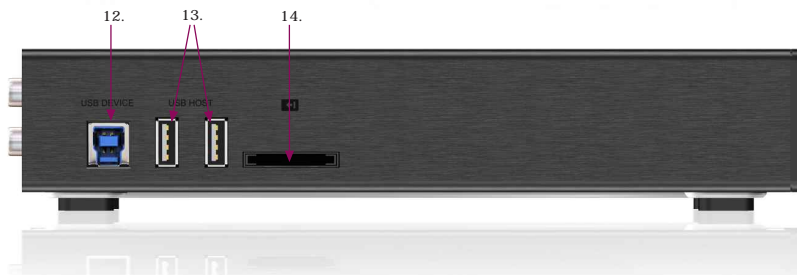

IB-MP3011Plus

HDD and Network Multimedia Player, Full High Definition and More

Key features

- Stylish Aluminium enclosure
- Powerful Media Chip RealTek RTD1185 inside
- Supports 3.5" SATA HDD up to 2 TB capacity
- USB 3.0 interface to PC
- Silent operation - fanless design
- Network support via LAN 10/100/1000 Mbit/s and WiFi IEEE802.11n standard (optional WiFi USB dongle required)
- Controllable by included remote control, by USB keyboard/mouse (RF, not included) or via smart phone/tablet PC (not included) via IP address
- Supports copy function from and to network-devices, internal HDD, USB-storage devices or memory cards
- Library functionality for internal HDD

Front view ▶

1. Music LED
2. Power LED
3. Infrared window
4. Power button

Rear view ▶

5. Power supply IN
6. Component interface
7. Composite interface
8. HDMI interface
9. RJ-45 10/100/1000 Mbit/s
10. S/PDIF optical interface
11. Air holes

Side view ▶

12. 1x USB 3.0 device interface
13. 2x USB host interface
14. Memory card slot

Packing content: 1x IB-MP3011Plus, 1x HDMI cable, 1x A/V cable, 1x Y/Pb/Pr cable, 1x USB 2.0 cable, 1x remote controll, 2x remote batteries (AAA), 1x wall power supply, 1 quick installation guide (multilanguage), 1x user manual (English/German)