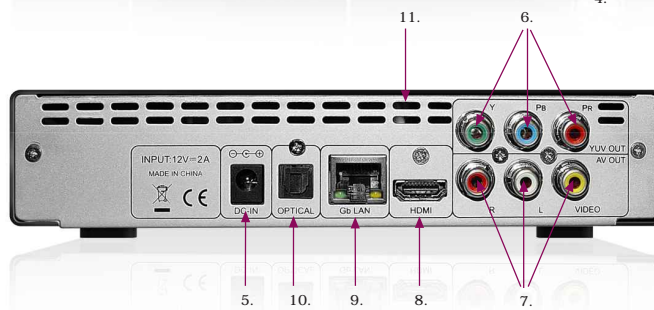

Video formats	AVI/MKV/TS/M2TS/MPG/MP4/MOV/VOB/ISO/IFO/DAT/WMV/RM/RMVB, FLV resolution up to 720p/1080i/1080p
Subtitle formats	SRT, SMI, SSA, SUB
Subtitle codes	UNICODE (UTF8), Western, Turkish, Central European, Greek, Cyrillic, Hebrew, SE European, Arabic (CP1256), Vietnamese, Latin10 (Romanian), Thai (TIS620), EUC-KR Korean, S-JIS (Japanese)
Language support	English, Spanish, French, German, Italian, Portuguese, Dutch, Czech, Slovenian, Polish, Russian, traditionally Chinese, simplified Chinese, Romanian, Vietnamese, Hungarian, Turkish, Greek, Icelandic, Norwegian, Danish, Swedish, Finnish, Indonesian, Hebrew
Audio formats	MP3/OGG/WMA/WAV/AAC Dolby Digital AC3 5.1 (pass-through and stereo downmix), Dolby Digital Plus 7.1 (pass-through), Dolby TrueHD 7.1 (pass-through and stereo downmix), DTS Digital Surround 5.1 (pass-through and stereo downmix), AAC 7.1 (pass-through und stereo downmix)
Picture formats	HD-JPEG, JPG, BMP
Power connector	Wall paper: AC 100-240 V, 50-60 Hz, 0.7 A, DC 12 V, 2 A

Front view ▶

1. Music LED
2. Power LED
3. Infrared window
4. Power button

Rear view ▶

5. Power supply IN
6. Component interface
7. Composite interface
8. HDMI interface
9. RJ-45 10/100/1000 Mbit/s
10. S/PDIF optical interface
11. Air holes

Side view ▶

12. 1x USB 3.0 device interface
13. 2x USB host interface
14. Memory card slot

Packing content: 1x IB-MP3011Plus, 1x HDMI cable, 1x A/V cable, 1x Y/Pb/Pr cable, 1x USB 2.0 cable, 1x remote controll, 2x remote batteries (AAA), 1x wall power supply, 1 quick installation guide (multilanguage), 1x user manual (English/German)