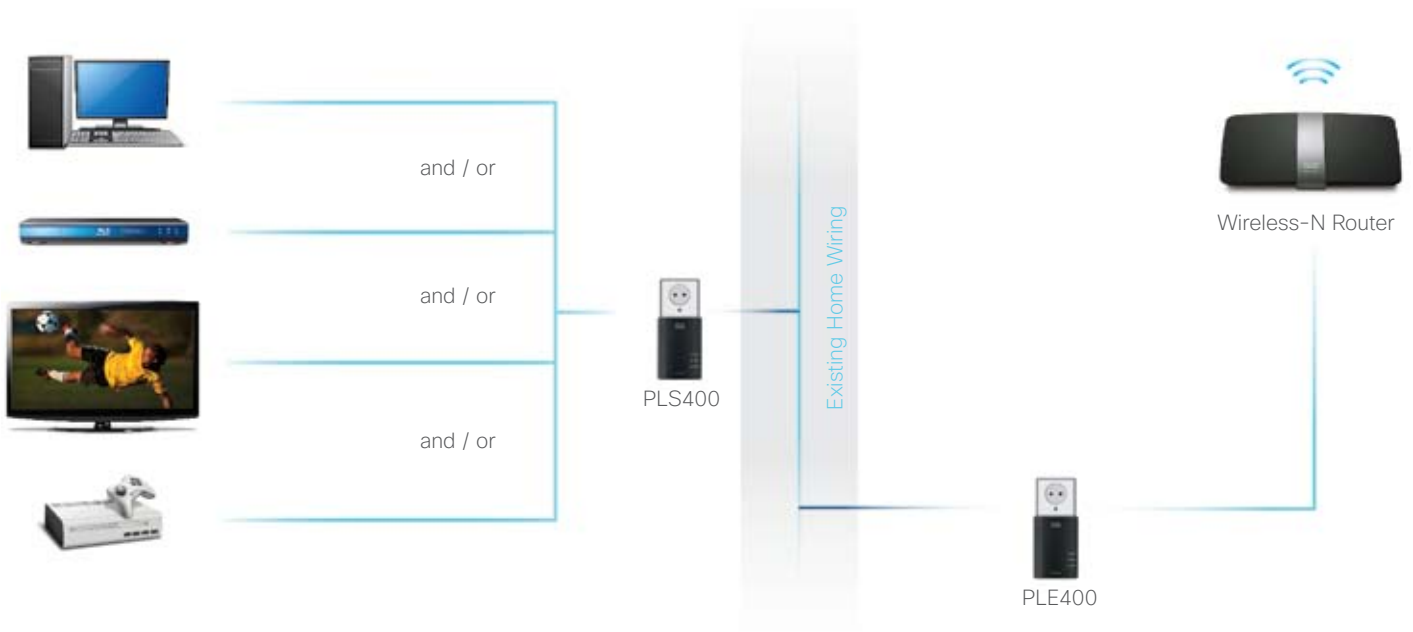

## Universal connectivity

Connects to any device with a network port.

## Easy setup

Simply plug the adapters into the wall for connectivity and transform any electricity socket into a network connection.

## Multi-port connectivity

Connects up to four wired devices to the network like HD-TVs, game consoles, Blu-ray players or computers.

By simply plugging in the two Powerline adapters to your home network, a new internet connection is created for ethernet enabled devices