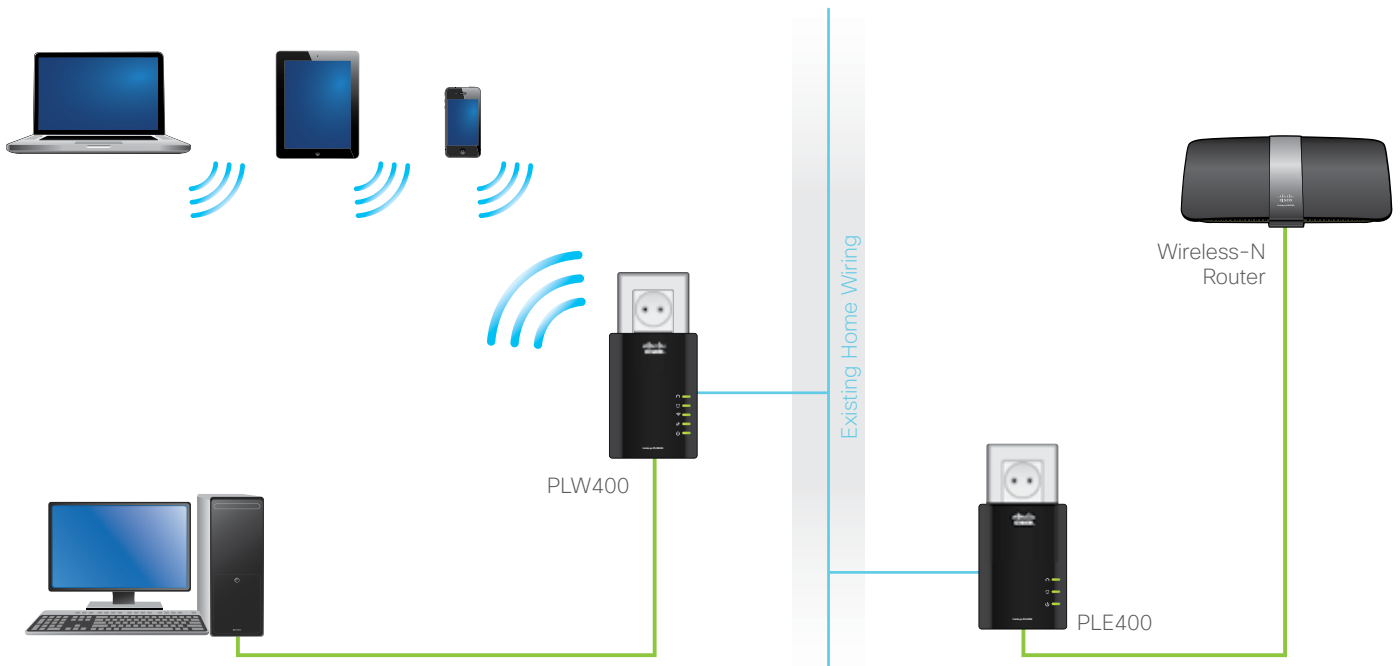

Use the existing electricity sockets in your home to expand the coverage of your wireless network

Ideal for:

- Transforming an electricity socket into a network connection
- Helping increase the coverage of your wireless network
- Connecting wired and wireless device to your network

Key features:*

- Transfer speeds up to 200 Mbps*
- Plug and play using existing electrical outlets to connect to your network
- Powerline adapter pairing at the push of a button with no software required
- Supports Wi-Fi Protected Setup functionality for simple wireless device pairing
- One Ethernet port to connect a wired device or switch

Easy setup

Simply plug the adapters into the wall socket for connectivity and transform any electricity socket into a network connection.

Push button security

Powerline adapter pairing at the push of a button with no software required.

Extended home coverage

Additional wired and wireless connectivity in the home.

Wi-Fi Protected Setup ***

Wi-Fi Protected Setup makes adding wireless devices simple.

By simply plugging in the two Powerline adapters to your home network, a new internet connection is created for ethernet enabled devices