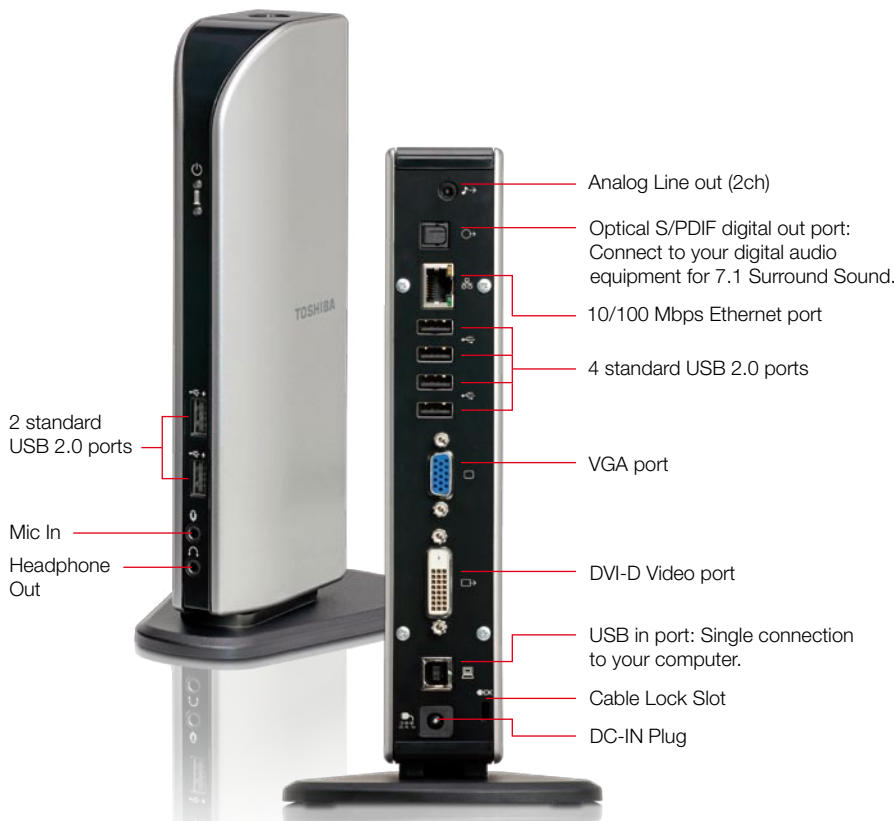

> UNIVERSAL

Compatible with any brand of Windows-based computers, including laptops and desktops, running XP or Vista® operating systems.

> MULTIMEDIA

Adds 7.1 channel surround sound via S/PDIF port and provides high-resolution graphics output¹ through the VGA or DVI port on the dynadock.

> EXPANDABILITY

Provides six additional USB 2.0 ports with the two front "always on" ports providing power even when the PC is off. View up to 3 displays² simultaneously.

> SPACE-SAVING

Upright slim design takes up minimal desktop space and reduces cable clutter. It also eliminates the wear-and-tear on both the PC ports and the cable plugs themselves.

options & accessories

Discover the undiscovered

> **MAIN FEATURES**

- Docking station for PC/laptop with USB 2.0 upstream port¹
- High performance video controller
- VGA and DVI-D video out
- 24-bit colour and up to 1920 x 1200 resolution
- DVD playback on additional screen
- Use of up to 3 monitors possible²
- USB bus power provided even if PC is off
- Dedicated button to un-dock
- USB sleep & charge on front USB ports
- 6x USB 2.0 (downstream) available
- 1x 10/100 Ethernet LAN connection
- Analog line-out (2ch) + SPDIF (7.1ch)
- MIC In and Headphone Out
- IPOD charging supported

> **CERTIFICATIONS**

CE, GOST, SASO, SABS

> **BASIC SPECIFICATION**

PC connection Interface:	USB 2.0 (Upstream)
Interface:	6 x USB (2.0) 1 x 10/100 Ethernet LAN 1 x DVI-D (Digital 24-pin) 1 x VGA 1 x Mic In 1 x Headphone Out 1 x Analog Line out (2ch) 1 x S/PDIF – optical digital audio output (7.1ch)
VGA resolution:	up to 1920x1200, 24-bit colour
Power:	AC 100-240V (input) DC 5V/5A (output)
Supported Video Modes:	Mirror and Extended mode, Primary Display ³
Colour:	aluminium silver/black
Dimensions (mm):	42 (W) x 77 (D) x 225 (H)
Weight (g):	308 g