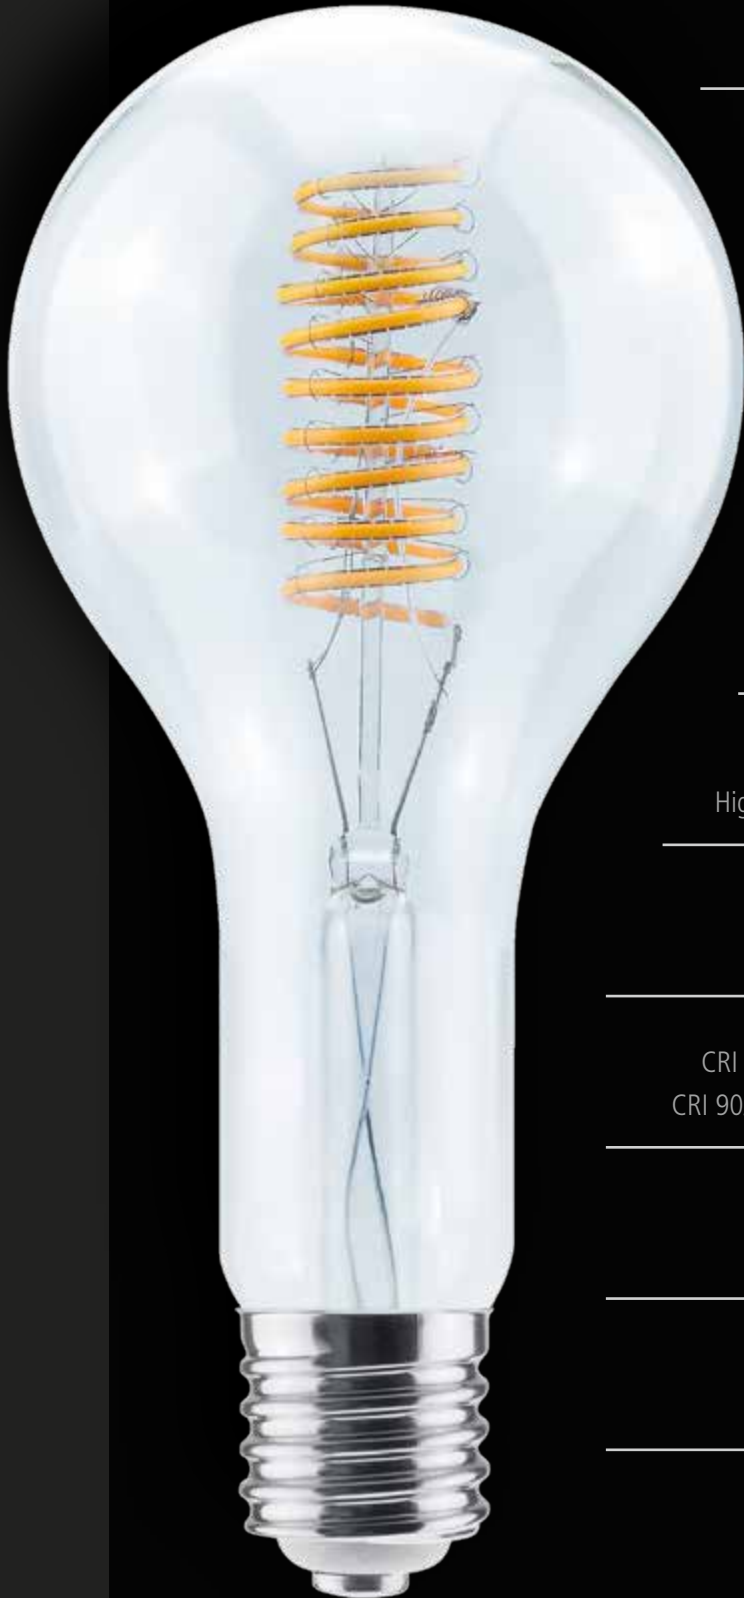

Lange Lebensdauer (bis zu 20.000 Std.)
Long lifetime (up to 20.000 hours)

Höchste Energie-Effizienz (B bis A++)
Highest energy efficiency (B to A++)

Hervorragende Ökobilanz
Excellent ecological performance

Frei von Quecksilber
Free of mercury

Keine UV Emission
No UV emission

360° Rundum-Abstrahlung
360° all-around light distribution

Höchste Lichtausbeute (bis über 100 Lumen/Watt)
Highest luminous efficacy (up to more than 100 lumens/watt)

1:1-Ersatz herkömmlicher Glühlampen
1:1 replacement of conventional incandescent bulbs

CRI 90/95 Unverfälschte Farbwiedergabe feinsten Farbnuancen
CRI 90/95 Faithful reproduction of even the finest colour-nuances

---

Angenehme Farbtemperaturen (1.700 - 5.600 Kelvin)
Pleasant colour temperatures (1.700 - 5.600 Kelvin)

Höchste Ästhetik durch filigrane LED-Elemente
Highest aesthetics by filigree LED filaments

Geringes Gewicht – wie Glühlampen
Light weight - such as light bulbs