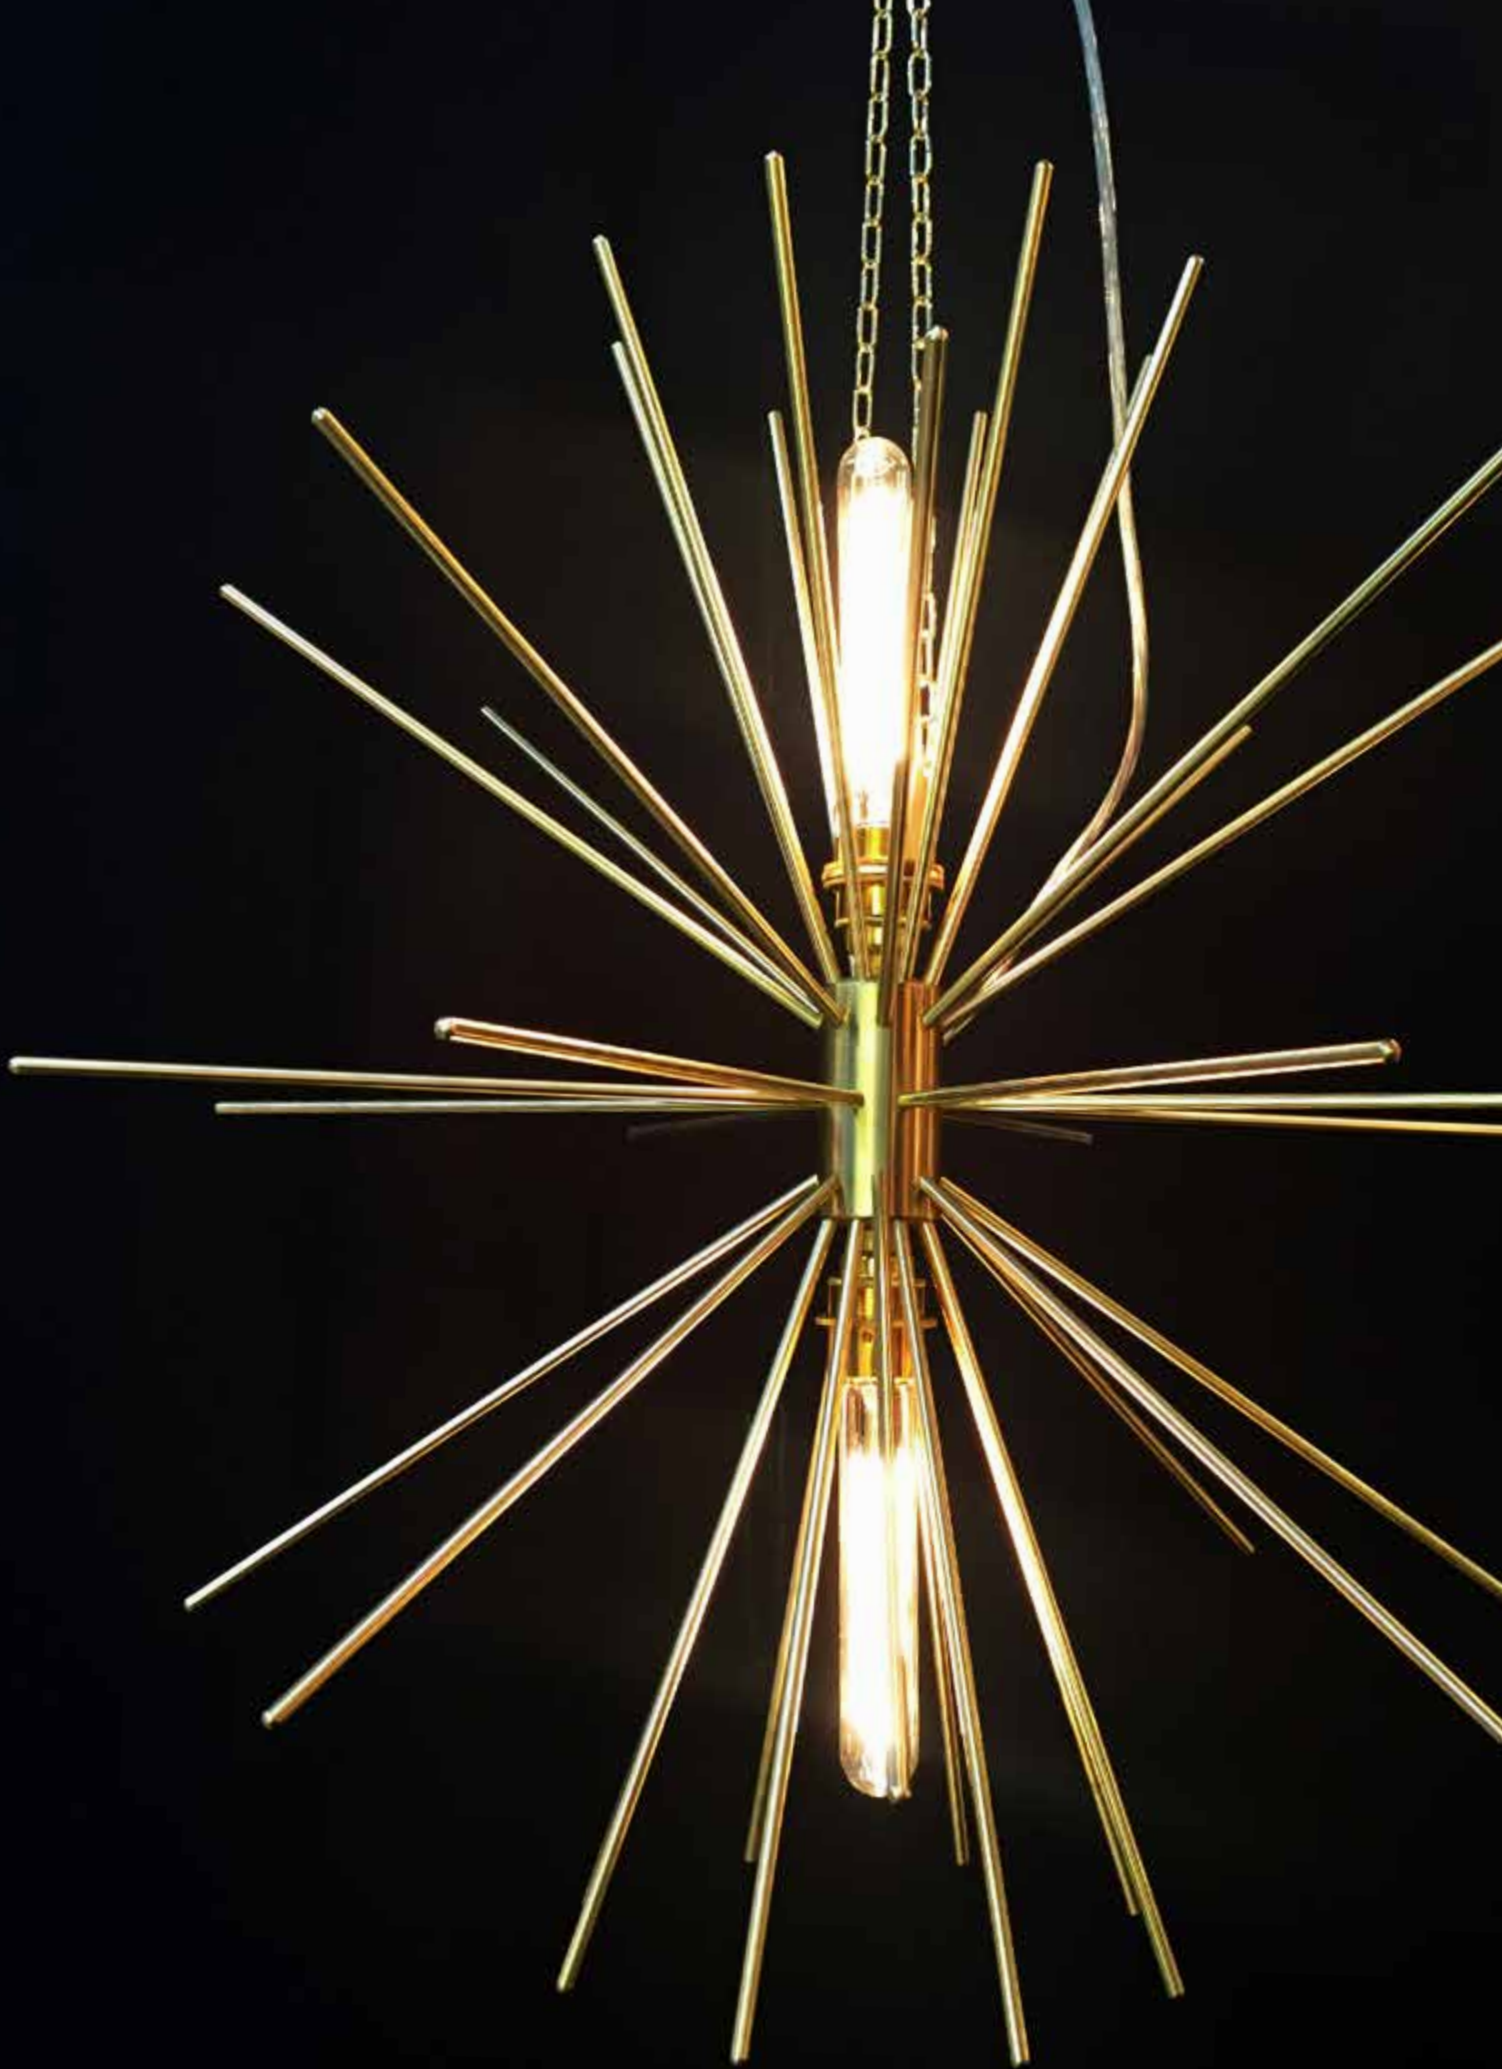

LED Kerze Windstoß matt  
LED Candle Flame frosted

E14  
d: 35 mm  
l: 111 mm

A+  
CRI90

3,5 W  
[25 W]  
250 lm  
2600 K

50344  
24 / 96

LED Kerze Windstoß klar  
LED Candle Flame clear

tube, long tube  
E14, E27