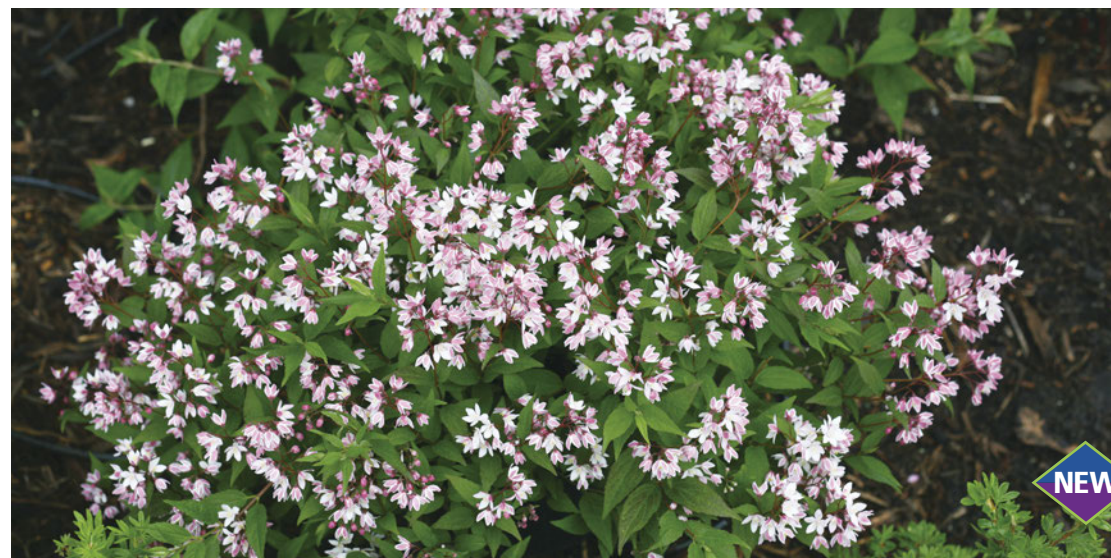

WHAT'S NEW FOR 2015?

Unique Shrubs from Proven Winners

NEW

YUKI CHERRY BLOSSOM™ *Deutzia*

YUKI CHERRY BLOSSOM™ –

Something for early spring sales

A pink-flowered version of 'Nikko', it's covered with beautiful pink flowers right when gardeners are in the store.