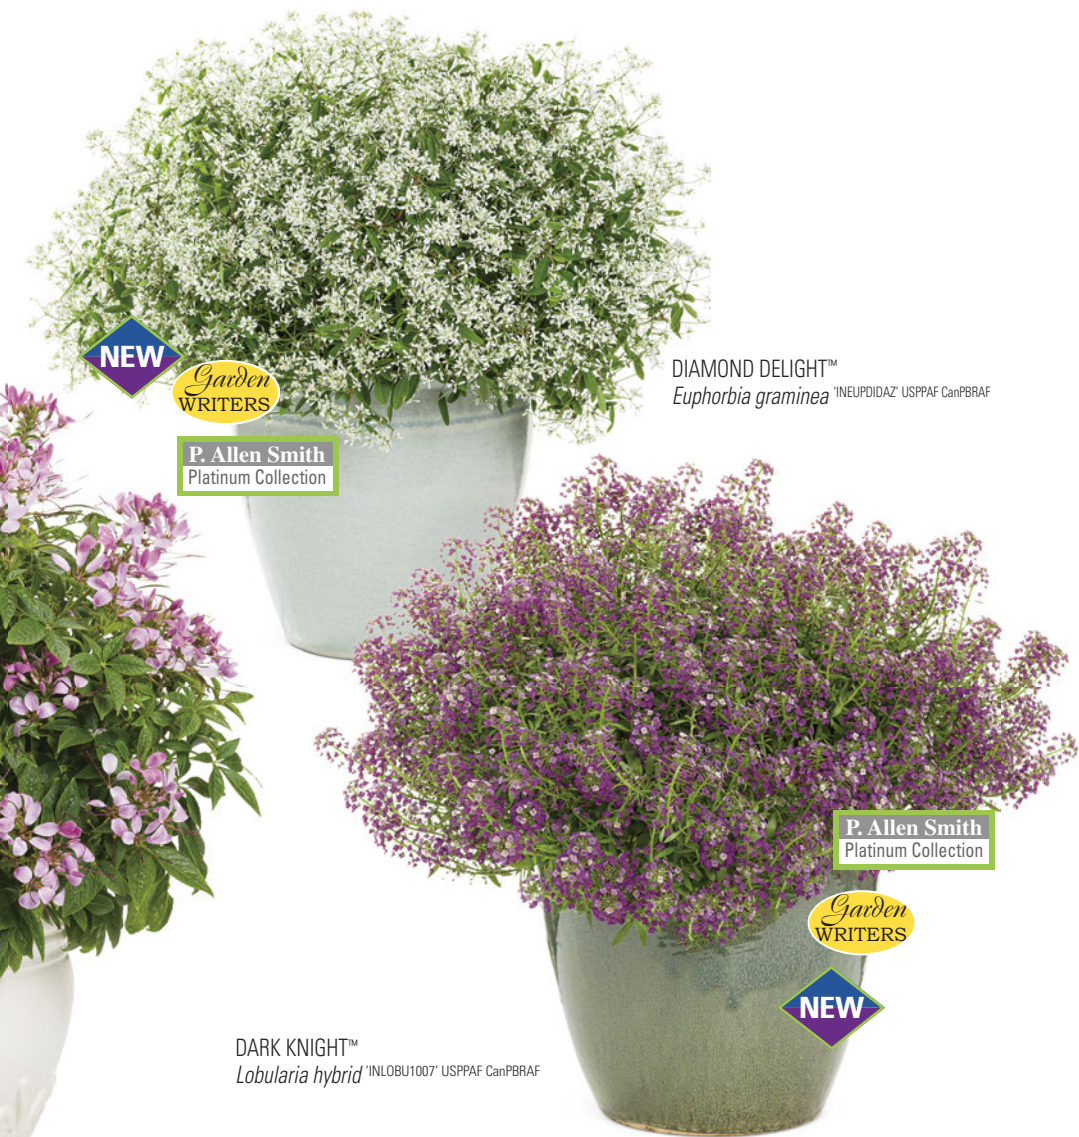

NEW

NEW

VERMILLIONAIRE™
Cuphea hybrid

GRACEFUL GRASSES®
'Sky Rocket' Pennisetum ^{USPP21497} Can4208

NEW

PEQUEÑA ROSALITA™
Cleome hybrid ^{INCLENINRO} USPPAF CanPBRAF

NEW

Garden WRITERS