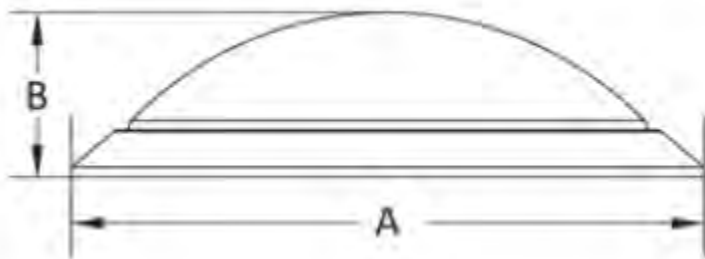

LED Plafonniere Luna

De led plafonniere Luna is een geschikte lamp voor bijvoorbeeld **opslagruimtes, kelders en gangen**. Met een vermogen van 12-18W is deze instelbaar op uw wens qua lichtsterkte. Daarnaast is deze plafonniere verkrijgbaar in de lichtkleuren warm wit (3000k) en neutraal wit (4000k).

Ook is deze plafonniere beschikbaar met **bewegingssensor** in de kleuren 3000k en 4000k. Deze variant heeft een vermogen van 12W. De bewegingssensor is in te stellen op de gewenste aantal brandminuten nadat er beweging is gedetecteerd. Als de ingestelde brandminuten zijn verstreken dan zal de lamp vanzelf uitschakelen.

Art.nr.	W	IP	Kleur	Bundel	Driver	Chip	Lumen	Afmeting mm
LL-PLA-LU	12-18w	IP20	3000, 4000K	120 gr	Lifud	Citizen	1000- 1600lm	D325x85
Bewegingssensor								
LL-PLA-10-L-S	12 W	IP20	3000, 4000K	120 gr	Lifud	Citizen	900lm	D325x85
Nood								
LL-NU-LP-1H	Nood unit t.b.v. Plafonniere