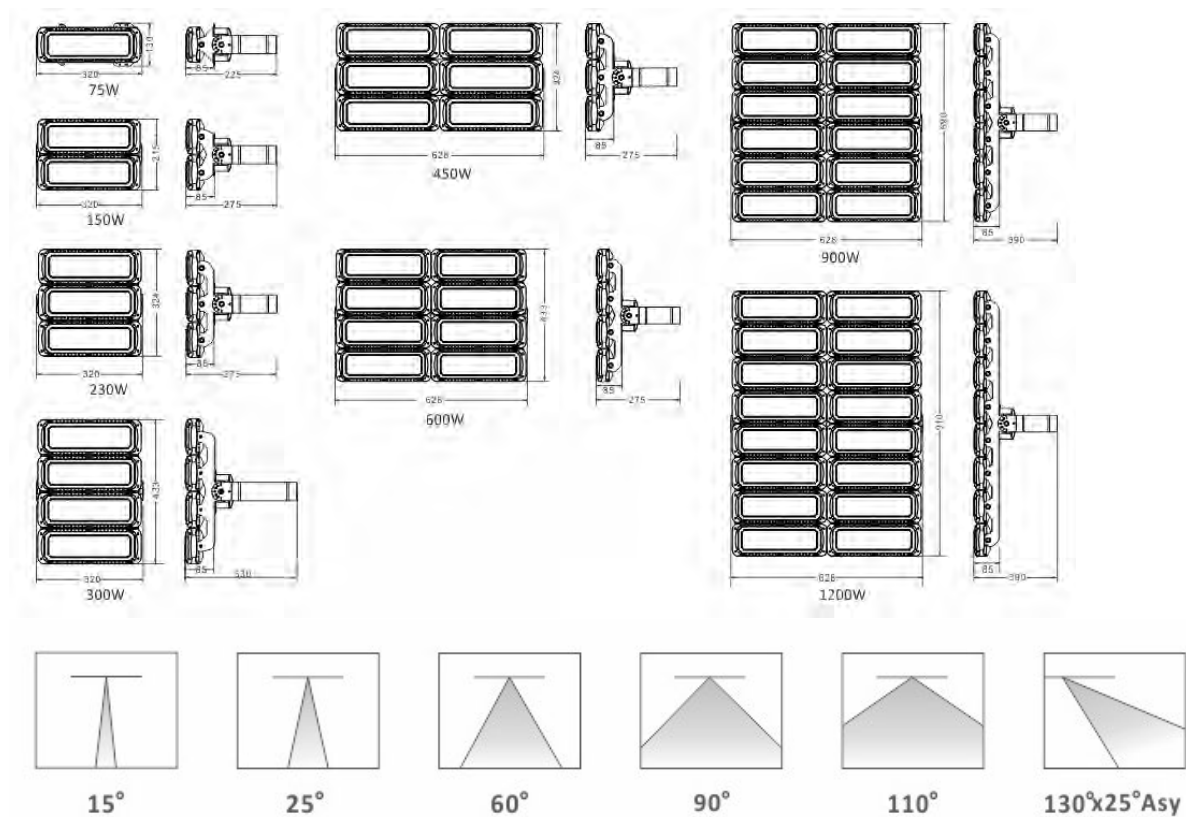

LED SCHIJNWERPER ALWO

LED Alwo schijnwerper IP66 verkrijgbaar in 5700k. Dit model is uiterst geschikt voor grote sportvelden, parkeerplaatsen en start bij wattage van 230W tot 1200W. Elke module in hetzelfde armatuur is kantelbaar.

Art.nr.	W	IP	Input	Kleur	Lumen	Afmeting mm
LL-SW-230	230W	IP66	AC230V	5700K	28.000	320x324
LL-SW-450	450W	IP66	AC230V	5700K	56.000	628x324
LL-SW-600	600W	IP66	AC230V	5700K	75.000	628x433
LL-SW-900	900W	IP66	AC230V	5700K	114.000	628x690
LL-SW-1200	1200w	IP66	AC230V	5700K	150.000	628x910

*Maatwerk RVS beugels op verzoek