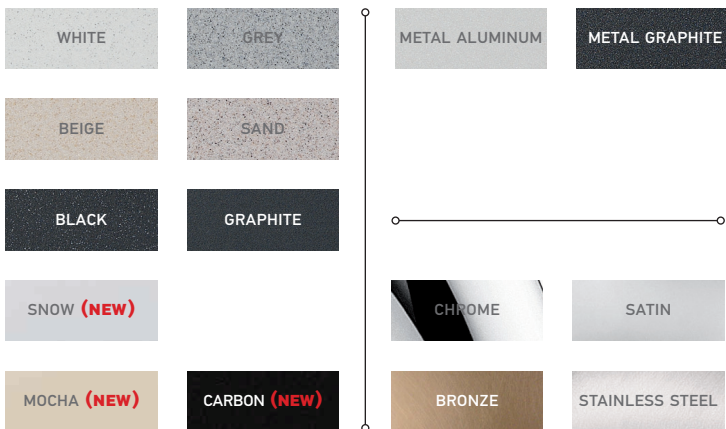

## Finish

The use of the best galvanic products of the market, the application of a Nickel thickness between 14 and 15 micron and chrome thickness between 0.25 and 0.30 micron and the application of the most high standards, controlled by the external international Laboratory Galvanofinish, permit to obtain high quality finishing and to increase the life expectancy. Choose a tap of shimmering chrome or steel to combine it with your stainless sink or a colored one to create the perfect combination with your granite sink.