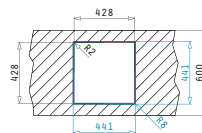

FLUSHMOUNT INSTALLATION