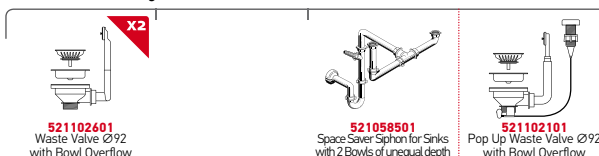

Included Waste Fittings

Suitable Waste Fittings

ASTRIS (57,5X44) 2B RH