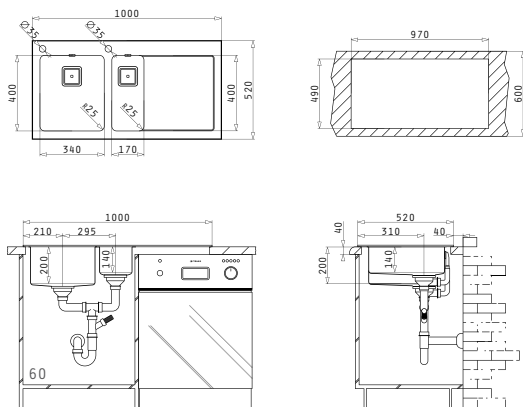

Carton box includes: Pop up waste valve & siphon.

Suitable Accessories

Included Waste Fittings

CRYSTALON (100X52) 1 1/2B 1D BLACK

Sink Dimensions: 1000 x 520mm  
Bowl Dimensions: 340 x 400 x 200mm / 170 x 400 x 140mm  
Minimum Base Unit: 60cm  
Bowl Overflow