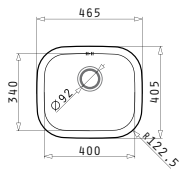

Suitable Accessories

Proposed Tap

Suitable Waste Fittings

KIBA SQUARE

Outer Dimensions: 465 x 405mm  
 Bowl Dimensions: 400 x 340 x 150mm  
 Minimum Base Unit: 45cm  
 Bowl Overflow

Finish	Ar. Number	Waste Valve	Packaging
POLISHED	100080101	Ø92mm	10 Items/Carton Box
POLISHED	100080001	Ø60mm	10 Items/Carton Box