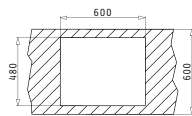

Sink Dimensions: 620 x 500mm  
Bowl Dimensions: 340 x 400 x 180mm  
Minimum Base Unit: 45cm  
Bowl Overflow

**EASYFIX™**

Proposed Tap

ROTA

Suitable Accessories

Suitable Waste Fittings

ATHENA EXTRA (62X50) 1 1/2B