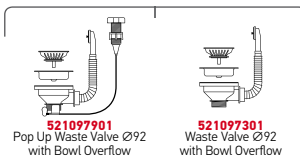

Finish	Ar. Number	Waste Valve	Packaging
POLISHED	<b>10008401</b>	Ø92mm	4 Items / Carton Box

Suitable Accessories

Undermount

Suitable Waste Fittings

SPARTA  
SERIES  
ESSENTIAL

SPARTA (62X50) 1B 1D

Sink Dimensions: 620 x 500mm  
Bowl Dimensions: 340 x 400 x 150mm  
Minimum Base Unit: 45cm  
Bowl Overflow