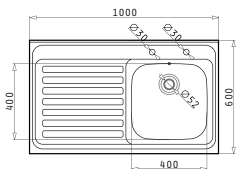

Finish	Ar. Number	Tap Holes	Waste Valve	Bending Type
POLISHED	102610601	2 Tap Holes	Ø52mm	Square Edge
POLISHED	104405401	2 Tap Holes	Ø52mm	Roll Front

Suitable Accessories

Suitable Waste Fittings