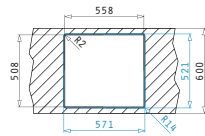

PELLA (57X52) 1B

Sink Dimensions: 570 x 520mm  
Bowl Dimensions: 500 x 400 x 200mm  
Minimum Base Unit: 60cm  
Bowl Overflow

Finish	Ar. Number	Tap Holes	Waste Valve	Packaging
POLISHED	<b>108910301</b>	2 Tap Holes	Ø92mm	1 Item/Carton Box