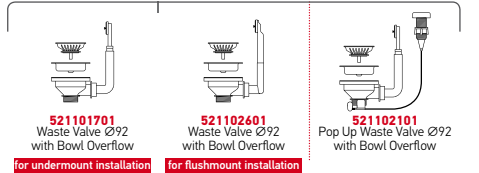

Included Waste Fittings