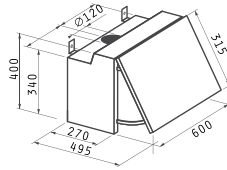

Ar. Number

WHITE<sup>1</sup>

065012501

BROWN

065012601

Color: white / brown

Dimensions: 60cm

Controls: Sliding buttons