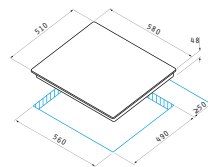

Hob 60CO 532 Highlight + Induction (3+2)

INDEPENDENT

Ar. Number

030026101