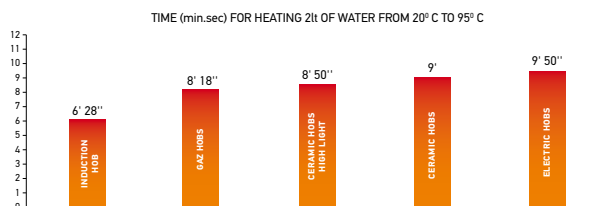

> Faster

The heat is delivered directly into the cookware without wasting time in heating the ceramic surface of the hob first. Cooking time is satisfactorily reduced.