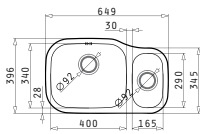

DIONE (65X40) 1 1/2B UM

Sink Dimensions: 649 x 396mm  
Bowl Dimensions: 400 x 340 x 180mm / 165 x 290 x 120mm  
Minimum Base Unit: 80cm  
Bowl Overflow

Cutout template supplied in packaging

Finish	Ar. Number	Bowl Position	Waste Valves	Packaging
POLISHED	<b>109400430</b>	Big Bowl Left	Ø92mm, Ø92mm	1 Item/Carton Box
POLISHED	<b>109400830</b>	Big Bowl Right	Ø92mm, Ø92mm	1 Item/Carton Box