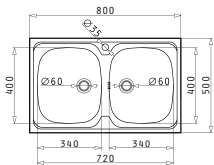

Suitable Accessories

Suitable Waste Fittings

3 Sides Down

4 Sides Down

Proposed Tap

INTERNATIONAL (80X50) 2B

Sink Dimensions: 800 x 500mm  
Bowl Dimensions: 340 x 400 x 150mm / 340 x 400 x 150mm  
Minimum Base Unit: 80cm  
Bowl Overflow