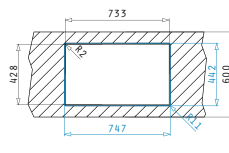

FLUSHMOUNT INSTALLATION