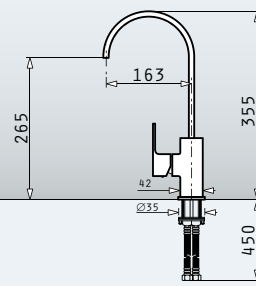

ecoline **Espressivo**

Single lever mixer tap with ceramic disc mechanism

Type: CHROME  
Ar. Number: **090900201**

ecoline **Risoluto**

Single lever mixer tap with ceramic disc mechanism

Type: CHROME  
Ar. Number: **090900001**