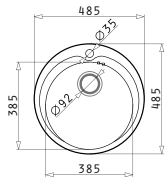

Suitable Waste Fittings

INSET  
BOWLS  
ESSENTIAL

INSET BOWLS

KIBA

Outer Dimensions: Ø485mm  
 Bowl Dimensions: Ø385 x 163mm  
 Minimum Base Unit: 45cm  
 Bowl Overflow

Finish	Ar. Number	Tap Holes	Waste Valve	Packaging
POLISHED	100053701	1 Tap Hole	Ø92mm	10 Items/Carton Box
	100053501	1 Tap Hole	Ø60mm	10 Items/Carton Box
LINEN	100053801	1 Tap Hole	Ø92mm	10 Items/Carton Box