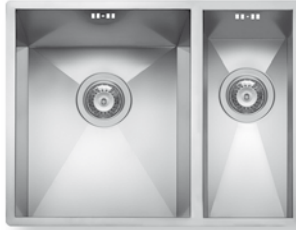

Carton Box includes: Waste valve.

Suitable Accessories

Included Waste Fittings

TETRAGON (57,5X44) 2B LH

Sink Dimensions: 575 x 440mm  
Bowl Dimensions: 340 x 400 x 200mm / 170 x 400 x 140mm  
Minimum Base Unit: 60cm  
Bowl Overflow