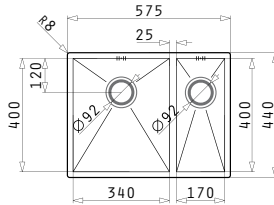

Finish	Installation Type	Ar. Number	Waste Valves	Packaging
BRUSHED	UNDERMOUNT	100091530	Ø92mm, Ø92mm	1 Item/ Carton Box
BRUSHED	FLUSHMOUNT	100091801	Ø92mm, Ø92mm	1 Item/ Carton Box

Carton Box includes: Waste valves & space saver siphon.