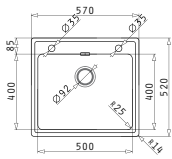

PELLA (57X52) 1B

Sink Dimensions: 570 x 520mm
Bowl Dimensions: 500 x 400 x 200mm
Minimum Base Unit: 60cm
Bowl Overflow

Finish	Ar. Number	Tap Holes	Waste Valve	Packaging
POLISHED	108910301	2 Tap Holes	Ø92mm	1 Item/Carton Box

Carton box includes: Pop up waste valve & siphon.

Flushmount

Proposed Tap

Suitable Accessories

043000201 Glass Chopping Board	043000701 Steel Colander	521006301 Ø92 Waste Valve Cover

Included Waste Fittings

521102401 Pop Up Waste Valve Ø92 with Bowl Overflow	521095801 Siphon for Sinks with 1 Bowl

PELLA (60,5X52) 1 1/2B

Sink Dimensions: 605 x 520mm
Bowl Dimensions: 340 x 400 x 200mm / 170 x 400 x 140mm
Minimum Base Unit: 60cm
Bowl Overflow

Finish	Ar. Number	Bowl Position	Waste Valves	Packaging
POLISHED	108910201	Big Bowl Left 2 Tap Holes	Ø92mm, Ø92mm	1 Item/Carton Box

POLISHED	108910401	Big Bowl Right 2 Tap Holes	Ø92mm, Ø92mm	1 Item/Carton Box

Carton box includes: Pop up waste valve, waste valve & siphon.

Flushmount

Proposed Tap

Suitable Accessories

043000201 Glass Chopping Board	043000701 Steel Colander	521006301 Ø92 Waste Valve Cover

Included Waste Fittings

521097201 Waste Valve Ø92	521102401 Pop Up Waste Valve Ø92 with Bowl Overflow	521055201 Siphon for Sinks with 2 Bowls of unequal depth