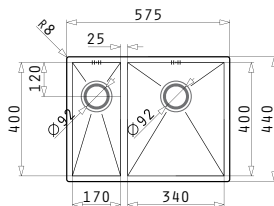

Carton Box includes: Waste valves & space saver siphon.

Proposed Tap

Suitable Accessories

Included Waste Fittings

Suitable Waste Fittings

Cutout template supplied in packaging

TETRAGON (74,5X44) 2B

Sink Dimensions: 745 x 440mm  
Bowl Dimensions: 340 x 400 x 200mm / 340 x 400 x 200mm  
Minimum Base Unit: **80cm**  
Bowl Overflow