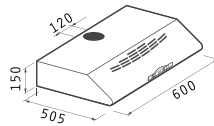

Standard 60cm 1 Motor

ESSENTIAL

Color	Ar. Number
WHITE¹	065001001
BROWN	065001101

Color: white / brown

Dimensions: 60cm

Controls: Sliding buttons

Halogen lamps

Motor: 110W

Noise level: 52dB

Extraction rate: 250m³/h

065099801
Carbon filter
Required: 1