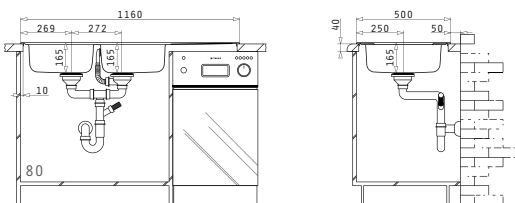

**EASYFIX™**

Proposed Tap

Suitable Accessories

Suitable Waste Fittings

ATHENA (116X50) 2B 1D

Sink Dimensions: 1160 x 500mm  
Bowl Dimensions: 340 x 400 x 165mm / 340 x 400 x 165mm  
Minimum Base Unit: 80cm  
Bowl Overflow