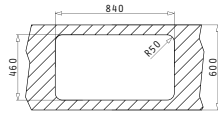

Finish	Ar. Number	Bowl Position	Waste Valves	Packaging
POLISHED	108716301	1 Tap Hole	∅92mm, ∅92mm	Carton Sleeve

LINEN	108722801	1 Tap Hole	∅92mm, ∅92mm	Carton Sleeve

EASYFIX™