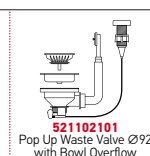

Suitable Accessories

Included Waste Fittings

Suitable Waste Fittings

ASTRIS (34X40) 1B

Outer Dimensions: 380 x 440mm  
Bowl Dimensions: 340 x 400 x 200mm  
Minimum Base Unit: 40cm  
Bowl Overflow

UNDERMOUNT INSTALLATION