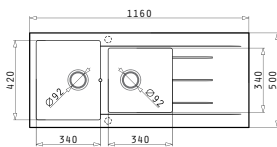

Carton box includes: Waste valve & space saver siphon.

Suitable Accessories

Proposed Tap

PYRAGRANITE ALAZIA (116X50) 1 3/4B 1D

Sink Dimensions: 1160 x 500mm  
Bowl Dimensions: 340 x 420 x 205mm / 340 x 340 x 205mm  
Minimum Base Unit: 80cm  
Bowl Overflow