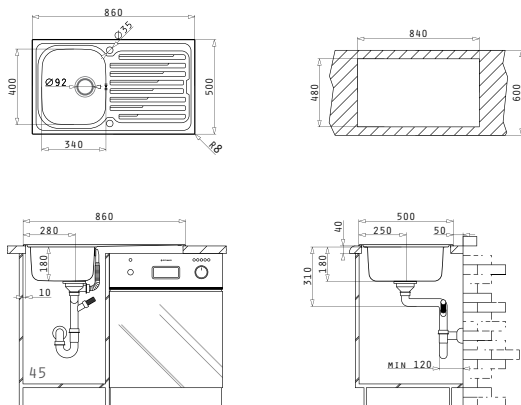

AMALTIA (86X50) 1B 1D

Sink Dimensions: 860 x 500mm  
Bowl Dimensions: 340 x 400 x 180mm  
Minimum Base Unit: 45cm  
Bowl Overflow

Finish	Ar. Number	Bowl Position	Waste Valve	Packaging
POLISHED	107118001	Reversible No Tap Holes	Ø92mm	Carton Sleeve
LINEN	107118901	Reversible No Tap Holes	Ø92mm	Carton Sleeve
POLISHED	107120501	Reversible 1+1 Tap Holes	Ø92mm	Carton Sleeve
LINEN	107120601	Reversible 1+1 Tap Holes	Ø92mm	Carton Sleeve