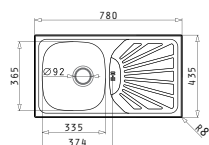

E33

Sink Dimensions: 465 x 435mm
Bowl Dimensions: 365 x 335 x 150mm
Minimum Base Unit: 40cm
Bowl Overflow

Finish	Ar. Number	Tap Holes	Waste Valve	Packaging
SATIN	100140001	No Tap Holes	Ø92mm	Carton Sleeve
SATIN	100139601	No Tap Holes	Ø60mm	Carton Sleeve

EASYFIX™

Proposed Tap

MEZZO

Suitable Waste Fittings

	521097301 Waste Valve Ø92 with Bowl Overflow		521099801 Waste Valve Ø60 with Bowl Overflow		521055801 Siphon for Sinks with 1 Bowl

ET78

Sink Dimensions: 780 x 435mm
Bowl Dimensions: 335 x 365 x 150mm
Minimum Base Unit: 45cm
Drainer Overflow

Finish	Ar. Number	Bowl Position	Waste Valve	Packaging
SATIN	100138601	Reversible No Tap Holes	Ø92mm	Carton Sleeve
	100125001	Reversible No Tap Holes	Ø60mm	Carton Sleeve
LINEN	100138701	Reversible No Tap Holes	Ø92mm	Carton Sleeve
	100138401	Reversible No Tap Holes	Ø60mm	Carton Sleeve

EASYFIX™

Proposed Tap

FINO

Suitable Waste Fittings

	521096601 Waste Valve Ø92 with Drainer Overflow		521096501 Waste Valve Ø60 with Drainer Overflow		521055801 Siphon for Sinks with 1 Bowl

E78

Sink Dimensions: 780 x 435mm
Bowl Dimensions: 335 x 365 x 150mm / 335 x 365 x 150mm
Minimum Base Unit: 80cm
Bowl Overflow

Finish	Ar. Number	Tap Holes	Waste Valves	Packaging
SATIN	100138801	No Tap Holes	Ø92mm, Ø92mm	Carton Sleeve
	100125101	No Tap Holes	Ø60mm, Ø60mm	Carton Sleeve
LINEN	100138901	No Tap Holes	Ø92mm, Ø92mm	Carton Sleeve
	100138501	No Tap Holes	Ø60mm, Ø60mm	Carton Sleeve

Suitable Accessories

	525000701 White Basket

EASYFIX™

Proposed Tap

BALATA

Suitable Waste Fittings

	521097301 Waste Valve Ø92 with Bowl Overflow		521097201 Waste Valve Ø92		521099801 Waste Valve Ø60 with Bowl Overflow		521095501 Waste Valve Ø60 with Ring Stopper		521055101 Siphon for Sinks with 2 Bowls of equal depth