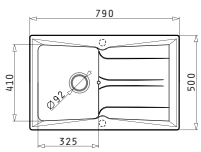

Sink Dimensions: 790 x 500mm
Bowl Dimensions: 325 x 410 x 210mm
Minimum Base Unit: **45cm**
Bowl Overflow

Cutout template supplied in packaging

Colour	Ar. Number	Waste Valve	Packaging
WHITE	077200001	∅92mm	1 Item/Carton Box
GREY	077200601	∅92mm	1 Item/Carton Box
BEIGE	077200301	∅92mm	1 Item/Carton Box
SAND	077200701	∅92mm	1 Item/Carton Box
BLACK	077201001	∅92mm	1 Item/Carton Box
GRAPHITE	077200101	∅92mm	1 Item/Carton Box

GRANITE

Carton box includes: Waste valve & space saver siphon.