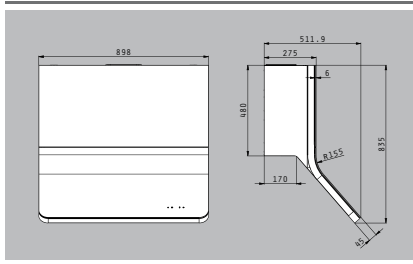

**Oriente**

**065013201**

ELEGANT

*Inox curves  
& glass details*

Material: Inox & black safety glass

Noise level: 54dB

Dimensions: 90cm

Motor: turbo/250W - 2 halogen spots