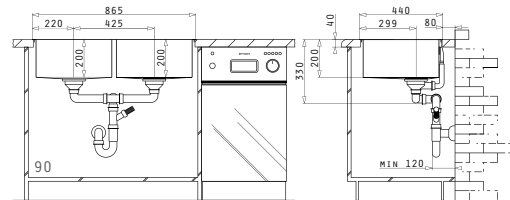

Cutout template
supplied in packaging