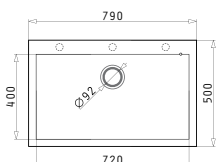

Sink Dimensions: 790 x 500mm
Bowl Dimensions: 720 x 400 x 200mm
Minimum Base Unit: **80cm**
Bowl Overflow