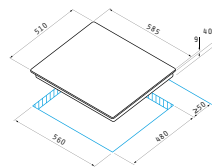

4 Gas Zones:

1750W

1750W

3000W

1000W

Dimensions: 585 x 510mm

Extra safety device

Automatic ignition (in the knobs)

Cast iron pan support

Accessories set for gas bottle adaption