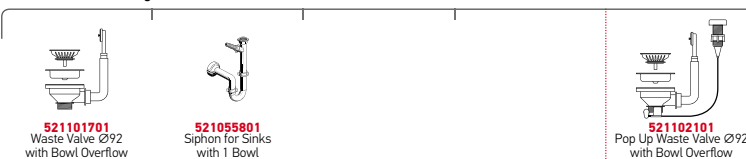

ISTROS (40X40) 1B

Sink Dimensions: 450 x 505mm  
Bowl Dimensions: 400 x 400 x 200mm  
Minimum Base Unit: 45cm  
Bowl Overflow

Finish	Ar. Number	Tap Holes	Waste Valve	Packaging
POLISHED	<b>100098101</b>	1 Tap Hole	Ø92mm	1 Item/Carton Box

Carton Box includes: Waste valve & siphon.

Suitable Accessories

Included Waste Fittings

Suitable Waste Fittings

ISTROS (50X40) 1B

Sink Dimensions: 550 x 505mm  
Bowl Dimensions: 500 x 400 x 200mm  
Minimum Base Unit: 60cm  
Bowl Overflow