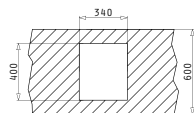

UNDERMOUNT INSTALLATION

Cutout template supplied in packaging