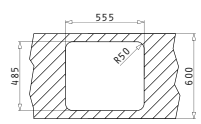

Suitable Accessories

Proposed Tap

Suitable Waste Fittings

ATRIA

Outer Dimensions: 575 x 505mm  
 Bowl Dimensions: 480 x 340 x 180mm  
 Minimum Base Unit: 60cm  
 Bowl Overflow

Finish	Ar. Number	Tap Holes	Waste Valve	Packaging
POLISHED	100081501	1 Tap Hole	Ø92mm	Carton Sleeve
LINEN	100080901	1 Tap Hole	Ø92mm	Carton Sleeve