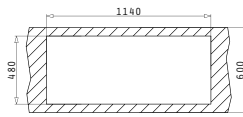

**EASYFIX™**

Proposed Tap

Suitable Accessories

Suitable Waste Fittings

ATHENA EXTRA (116X50) 2B 1D

**NEW**  
PRODUCT

Sink Dimensions: 1160 x 500mm  
Bowl Dimensions: 340 x 400 x 190mm / 340 x 400 x 190mm  
Minimum Base Unit: **80cm**  
Bowl Overflow