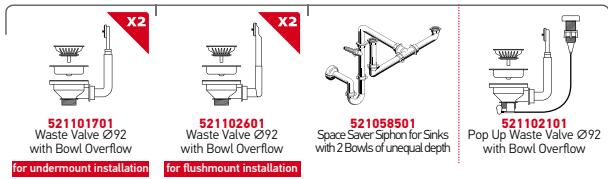

Carton Box includes: Waste valves & space saver siphon.

Proposed Tap

Suitable Accessories

Included Waste Fittings

Suitable Waste Fittings

Cutout template supplied in packaging

TETRAGON (57,5X44) 2B RH

Sink Dimensions: 575 x 440mm  
Bowl Dimensions: 170 x 400 x 140mm / 340 x 400 x 200mm  
Minimum Base Unit: 60cm  
Bowl Overflow