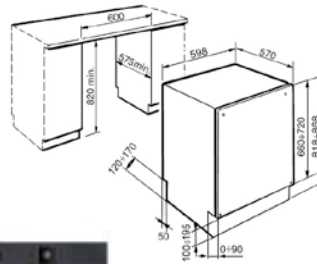

Dishwasher DWA 60FI

033000103

FULLY INTEGRATED

Dimensions: 60cm

Capacity: 12 Place settings

Panel colour: black

Noise level: 49dB

Program temperatures: 38°-45°-55°-65°-70°

Program delay electronic timer: 9 hours

Full Aqua Stop System

Energy efficiency class A+

Washing efficiency class A

Drying efficiency class A

Operation switch: Electronic

Program indication: Electronic

Number of programs: 10

Additional programs button

On/Off function light

Rinsing light

Salt light

Inox filter

Water softener system

Steam protection