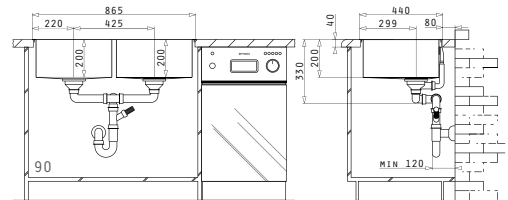

TETRAGON (74,5X44) 2B

Sink Dimensions: 745 x 440mm
Bowl Dimensions: 340 x 400 x 200mm / 340 x 400 x 200mm
Minimum Base Unit: **80cm**
Bowl Overflow

UNDERMOUNT INSTALLATION

FLUSHMOUNT INSTALLATION

Finish	Installation Type	Ar. Number	Waste Valves	Packaging
BRUSHED	UNDERMOUNT	100091330	Ø92mm, Ø92mm	1 Item/ Carton Box
BRUSHED	FLUSHMOUNT	100091901	Ø92mm, Ø92mm	1 Item/ Carton Box

Carton Box includes: Waste valves & space saver siphon.

Suitable Accessories

Included Waste Fittings

Suitable Waste Fittings

Cutout template supplied in packaging

TETRAGON (86,5X44) 2B

Sink Dimensions: 865 x 440mm
Bowl Dimensions: 400 x 400 x 200mm / 400 x 400 x 200mm
Minimum Base Unit: **90cm**
Bowl Overflow

UNDERMOUNT INSTALLATION

FLUSHMOUNT INSTALLATION

Finish	Installation Type	Ar. Number	Waste Valves	Packaging
BRUSHED	UNDERMOUNT	100091230	Ø92mm, Ø92mm	1 Item/ Carton Box
BRUSHED	FLUSHMOUNT	100092001	Ø92mm, Ø92mm	1 Item/ Carton Box

Carton Box includes: Waste valves & space saver siphon.

Suitable Accessories

Included Waste Fittings

Suitable Waste Fittings

Cutout template supplied in packaging