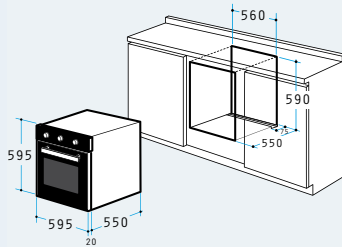

Oven 60IN 1007 Black Glass

INDEPENDENT

ENERGY
EFFICIENCY
CLASS
A

034006801

Dimensions: 595 x 595 x 570mm

6 functions

Capacity: 61 litres

Push-pull buttons

Analog timer

Double glazed door

Removable inner glass

1 Grid

1 Tray (Dimensions: 450 x 360 x 35mm)

Easy to clean enamelled cavity