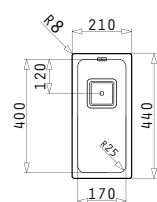

LUME  
SERIES  
ELEGANT

LUME (17X40) 1B

Outer Dimensions: 210 x 440mm  
Bowl Dimensions: 170 x 400 x 140mm  
Minimum Base Unit: 30cm  
Bowl Overflow

UNDERMOUNT INSTALLATION

Cutout template supplied in packaging