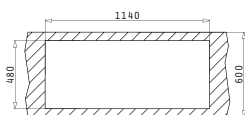

Carton box includes: Waste valve & space saver siphon.

Suitable Accessories

Proposed Tap

PYRAGRANITE ALAZIA (116X50) 1 3/4B 1D

Sink Dimensions: 1160 x 500mm  
Bowl Dimensions: 340 x 420 x 205mm / 340 x 340 x 205mm  
Minimum Base Unit: 80cm  
Bowl Overflow