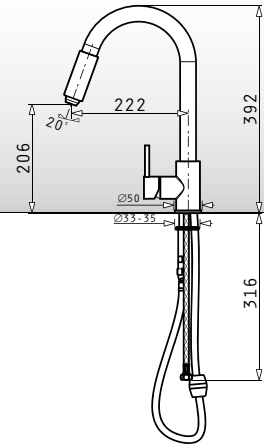

premium **Spaniato**

Single lever mixer tap with ceramic disc mechanism & pull-out spay

Type: CHROME
Ar. Number: **095091001**