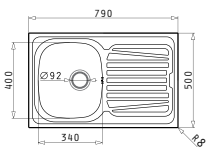

Suitable Accessories

Inset

Suitable Waste Fittings

Proposed Tap

SPARTA (79X50) 1B 1D

Sink Dimensions: 790 x 500mm  
Bowl Dimensions: 340 x 400 x 150mm  
Minimum Base Unit: 45cm  
Bowl Overflow

Finish	Ar. Number	Bowl Position	Waste Valve	Packaging
SATIN	100125701	Reversible No Tap Holes	Ø92mm	Carton Sleeve
LINEN	100131201	Reversible No Tap Holes	Ø92mm	Carton Sleeve