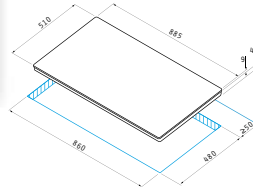

Gas Hob 90CF 510 Wok Black Glass & Cast Iron

INDEPENDENT

**NEW
PRODUCT**

Ar. Number

030026301