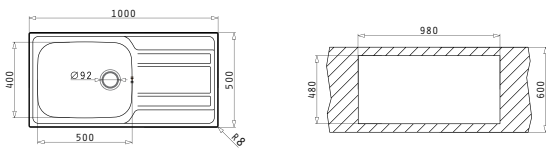

NEW
PRODUCT

Sink Dimensions: 1000 x 500mm
Bowl Dimensions: 500 x 400 x 210mm
Minimum Base Unit: 60cm
Bowl Overflow