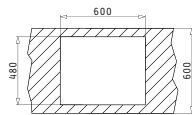

Proposed Tap

SPARTA (62X50) 1 1/2B

Sink Dimensions: 620 x 500mm  
Bowl Dimensions: 340 x 400 x 150mm / 160 x 300 x 90mm  
Minimum Base Unit: 60cm  
Bowl Overflow

Finish	Ar. Number	Bowl Position	Waste Valves	Packaging
SATIN	100125301	Reversible No Tap Holes	Ø92mm, Ø92mm	Carton Sleeve
LINEN	100130701	Reversible No Tap Holes	Ø92mm, Ø92mm	Carton Sleeve