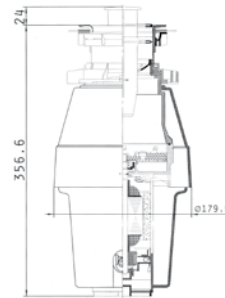

Waste Disposer Super

037000201

Noise Level: <70db
Power: 550W (3/4 HP)
Weight: 4.8kg
Speed: 2600 r/min

For $\varnothing 92\text{mm}$ Waste Valve (Cannot be mounted to a sink with square outflow)

CE | RoHS

Waste Disposer Classic

037000101

Noise Level: <70db
Power: 375W (1/2 HP)
Weight: 3.8kg
Speed: 2600 r/min

For $\varnothing 92\text{mm}$ Waste Valve (Cannot be mounted to a sink with square outflow)

CE | RoHS

Air Switch

037000601

Air Switch for Waste Disposer

Waste Disposer Connection Set

521089401

Waste Disposer Connection Set (Siphon 1 & 2B, Overflow)