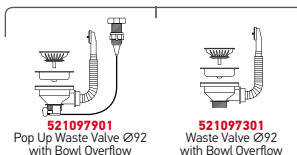

Finish	Ar. Number	Waste Valve	Packaging
POLISHED	<b>10009301</b>	Ø92mm	8 Items / Carton Box

Suitable Accessories

Undermount

Suitable Waste Fittings

IRIS (45X40) UM

Outer Dimensions: 472 x 422mm  
Bowl Dimensions: 450 x 400 x 200mm  
Minimum Base Unit: 50cm  
Bowl Overflow