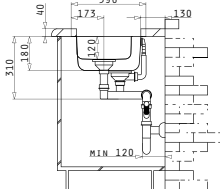

DIONE (65X40) 1 1/2B UM

Sink Dimensions: 649 x 396mm  
Bowl Dimensions: 400 x 340 x 180mm / 165 x 290 x 120mm  
Minimum Base Unit: 80cm  
Bowl Overflow

Cutout template supplied in packaging

Finish	Ar. Number	Bowl Position	Waste Valves	Packaging
POLISHED	<b>109400430</b>	Big Bowl Left	Ø92mm, Ø92mm	1 Item/Carton Box
POLISHED	<b>109400830</b>	Big Bowl Right	Ø92mm, Ø92mm	1 Item/Carton Box