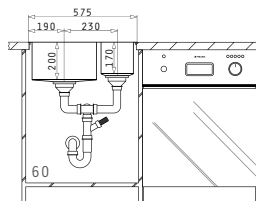

FLUSHMOUNT INSTALLATION

Cutout template
supplied in packaging