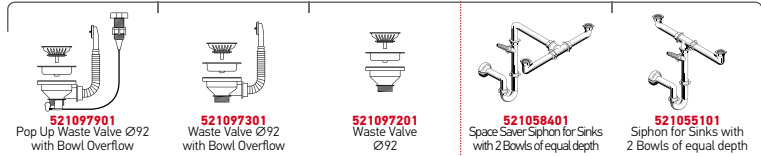

Suitable Accessories

Suitable Waste Fittings

ATHENA (79X50) 2B

Sink Dimensions: 790 x 500mm  
Bowl Dimensions: 340 x 400 x 165mm / 340 x 400 x 165mm  
Minimum Base Unit: 80cm  
Bowl Overflow

Finish	Ar. Number	Tap Holes	Waste Valves	Packaging
SATIN	<b>100178801</b>	1 Tap Hole	Ø92mm, Ø92mm	Carton Sleeve
LINEN	<b>100180301</b>	1 Tap Hole	Ø92mm, Ø92mm	Carton Sleeve
POLISHED	<b>101100601</b>	1 Tap Hole	Ø92mm, Ø92mm	Carton Sleeve

**EASYFIX™**

Proposed Tap

Suitable Accessories

Suitable Waste Fittings

ATHENA (86X50) 1B 1D

Sink Dimensions: 860 x 500mm  
Bowl Dimensions: 340 x 400 x 180mm  
Minimum Base Unit: 45cm  
Bowl Overflow

Finish	Ar. Number	Bowl Position	Waste Valve	Packaging
SATIN	<b>100178901</b>	Reversible No Tap Holes	Ø92mm	Carton Sleeve
LINEN	<b>100180401</b>	Reversible No Tap Holes	Ø92mm	Carton Sleeve
POLISHED	<b>101100701</b>	Reversible No Tap Holes	Ø92mm	Carton Sleeve

**EASYFIX™**

Proposed Tap

Suitable Accessories

Suitable Waste Fittings

**ATHENA (86X50) 2B**

Sink Dimensions: 860 x 500mm  
Bowl Dimensions: 340 x 400 x 165mm / 340 x 400 x 165mm  
Minimum Base Unit: 80cm  
Bowl Overflow