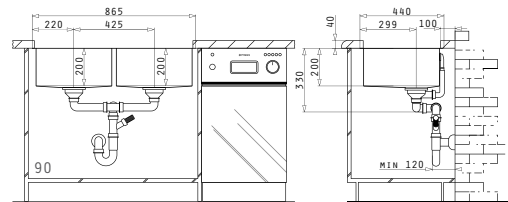

UNDERMOUNT INSTALLATION

FLUSHMOUNT INSTALLATION