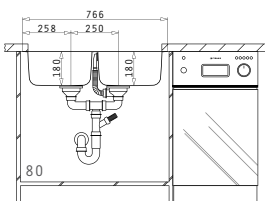

DIONE (77X46) 2B UM

Sink Dimensions: 766 x 456mm  
Bowl Dimensions: 340 x 400 x 180mm / 340 x 400 x 180mm  
Minimum Base Unit: **80cm**  
Bowl Overflow

Cutout template supplied in packaging

Finish	Ar. Number	Tap Holes	Waste Valves	Packaging
POLISHED	<b>109400630</b>	No Tap Holes	Ø92mm, Ø92mm	1 Item/Carton Box