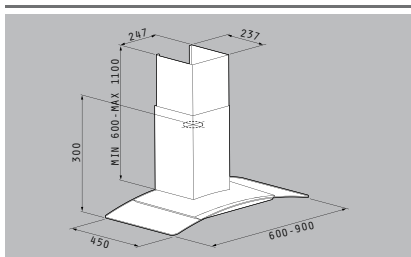

Safety glass curved top