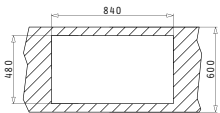

Carton box includes: Waste valve & space saver siphon.

Suitable Accessories

Proposed Tap

**LIFETIME  
GUARANTEE!**

**PYRAGRANITE ALAZIA**

**PYRAGRANITE ALAZIA (86X50) 2B**

Sink Dimensions: 860 x 500mm  
 Bowl Dimensions: 450 x 420 x 205mm / 300 x 360 x 205mm  
 Minimum Base Unit: **90cm**  
 Bowl Overflow