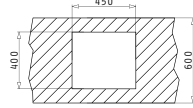

UNDERMOUNT INSTALLATION

Cutout template supplied in packaging