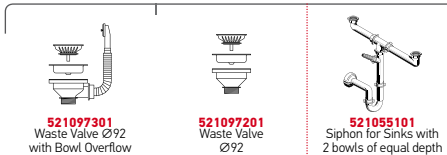

Suitable Waste Fittings