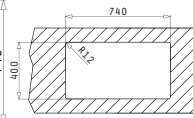

UNDERMOUNT INSTALLATION

Cutout template supplied in packaging