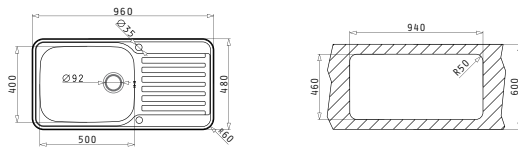

Finish	Ar. Number	Bowl Position	Waste Valve	Packaging
POLISHED	108738801	Reversible 1+1 Tap Holes	Ø92mm	Carton Sleeve

LINEN	108722601	Reversible No Tap Holes	Ø92mm	Carton Sleeve

EASYFIX™

Suitable Accessories

Proposed Tap

Suitable Waste Fittings