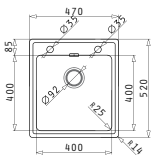

Finish	Ar. Number	Tap Holes	Waste Valve	Packaging
POLISHED	108911001	2 Tap Holes	Ø92mm	1 Item/Carton Box

Carton box includes: Pop up waste valve & siphon.