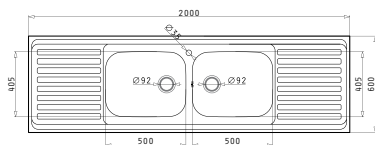

GRANDO (150X60) 2B 1D

NEW
PRODUCT

Finish	Ar. Number	Bowl Position	Waste Valves / Overflow	Packaging
POLISHED	100523501	Reversible No Tap Holes	Ø92mm, Ø92mm No Overflow	Carton Sleeve
POLISHED	100521801	Reversible No Tap Holes	Ø92mm, Ø92mm With Overflow	Carton Sleeve

Sink Dimensions: 1500 x 600mm
Bowl Dimensions: 500 x 400 x 300mm / 500 x 400 x 300mm
Minimum Base Unit: **110cm**
Bowl Overflow

Suitable Waste Fittings

Proposed Tap

GRANDO (180X60) 2B 1D

NEW
PRODUCT

Finish	Ar. Number	Tap Holes	Waste Valves / Overflow	Packaging
POLISHED	100523101	1 Tap Hole	Ø92mm, Ø92mm No Overflow	Carton Sleeve
POLISHED	100523201	1 Tap Hole	Ø92mm, Ø92mm With Overflow	Carton Sleeve

Sink Dimensions: 1800 x 600mm
Bowl Dimensions: 500 x 400 x 300mm / 500 x 400 x 300mm
Minimum Base Unit: **110cm**
Bowl Overflow

Suitable Waste Fittings

Proposed Tap

GRANDO (200X60) 2B 1D

NEW
PRODUCT

Finish	Ar. Number	Tap Holes	Waste Valves / Overflow	Packaging
POLISHED	100523301	1 Tap Hole	Ø92mm, Ø92mm No Overflow	Carton Sleeve
POLISHED	100523401	1 Tap Hole	Ø92mm, Ø92mm With Overflow	Carton Sleeve

Sink Dimensions: 2000 x 600mm
Bowl Dimensions: 500 x 400 x 300mm / 500 x 400 x 300mm
Minimum Base Unit: **110cm**
Bowl Overflow

Suitable Waste Fittings

Proposed Tap