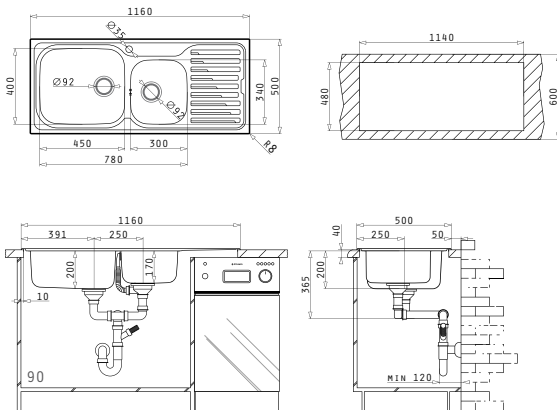

521058301  
Space Saver Siphon for  
Sinks with 1 Bowl

521055801  
Siphon for Sinks  
with 1 Bowl

**AMALTIA PLUS (116X50) 2B 1D LH**

Sink Dimensions: 1160 x 500mm  
Bowl Dimensions: 450 x 400 x 200mm / 300 x 340 x 170mm  
Minimum Base Unit: **90cm**  
Bowl Overflow