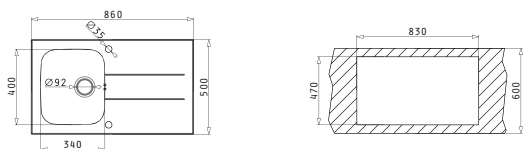

Finish	Ar. Number	Bowl Position	Waste Valve	Packaging
STEEL & WHITE GLASS	109501330	Reversible 1+1 Tap Holes	Ø92mm	1 Item/Carton Box

Carton box includes: Pop up waste valve & siphon.

Sink Dimensions: 860 x 500mm
Bowl Dimensions: 340 x 400 x 180mm
Minimum Base Unit: 45cm
Bowl Overflow