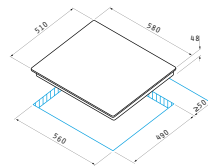

Hob 58 Induction 432 Touch Beveled

INDEPENDENT

Ar. Number

030051901