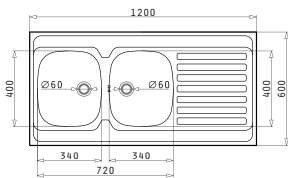

Sink Dimensions: 1200 x 600mm
Bowl Dimensions: 340 x 400 x 150mm / 340 x 400 x 150mm
Minimum Base Unit: **80cm**
Bowl Overflow