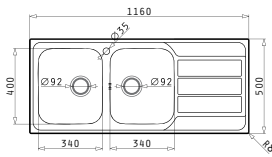

**EASYFIX™**

Proposed Tap

Suitable Accessories

Suitable Waste Fittings

ATHENA EXTRA (116X50) 2B 1D

**NEW**  
PRODUCT

Sink Dimensions: 1160 x 500mm  
Bowl Dimensions: 340 x 400 x 190mm / 340 x 400 x 190mm  
Minimum Base Unit: **80cm**  
Bowl Overflow