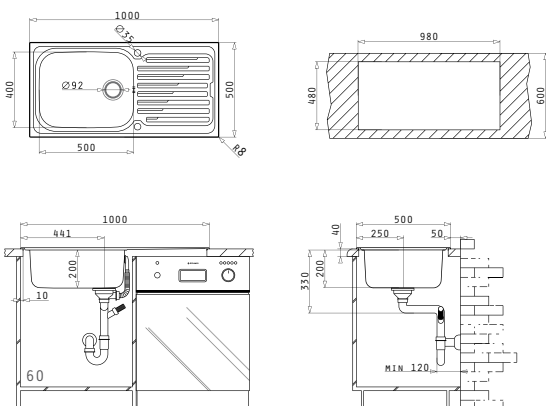

AMALTIA PLUS (86X50) 2B

Sink Dimensions: 860 x 500mm
Bowl Dimensions: 450 x 400 x 200mm / 300 x 340 x 170mm
Minimum Base Unit: 90cm
Bowl Overflow

Finish	Ar. Number	Tap Holes	Waste Valves	Packaging
POLISHED	107125001	1 Tap Hole	Ø92mm, Ø92mm	Carton Sleeve
LINEN	107125101	1 Tap Hole	Ø92mm, Ø92mm	Carton Sleeve

EASYFIX™

Proposed Tap

GRAZIOSO

Suitable Accessories

525005201
Wooden
Chopping Board

525002701
Steel
Basket

Suitable Waste Fittings

521097301
Waste Valve Ø92
with Bowl Overflow

521097201
Waste Valve
Ø92

AMALTIA PLUS (100X50) 1B 1D

Sink Dimensions: 1000 x 500mm
Bowl Dimensions: 500 x 400 x 200mm
Minimum Base Unit: 60cm
Bowl Overflow

Finish	Ar. Number	Bowl Position	Waste Valve	Packaging
POLISHED	107121501	Reversible 1+1 Tap Holes	Ø92mm	Carton Sleeve
LINEN	107123901	Reversible No Tap Holes	Ø92mm	Carton Sleeve

EASYFIX™

Proposed Tap

ALADIA

Suitable Accessories

525005201
Wooden
Chopping Board

Suitable Waste Fittings

521097301
Waste Valve Ø92
with Bowl Overflow

521058301
Space Saver Siphon for
Sinks with 1 Bowl

521055801
Siphon for Sinks
with 1 Bowl