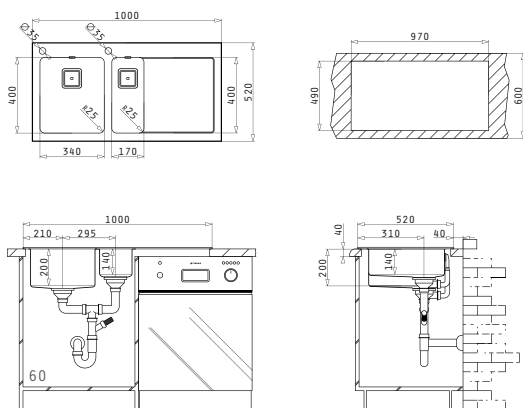

Carton box includes: Pop up waste valve, waste valve & siphon.

Suitable Accessories

Included Waste Fittings

CRYSTALON (100X52) 1 1/2B 1D WHITE

Sink Dimensions: 1000 x 520mm  
Bowl Dimensions: 340 x 400 x 200mm / 170 x 400 x 140mm  
Minimum Base Unit: 60cm  
Bowl Overflow