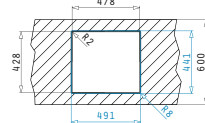

FLUSHMOUNT INSTALLATION