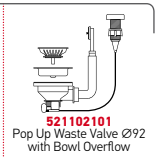

Carton box includes: Waste valve.

Suitable Accessories

Included Waste Fittings

Suitable Waste Fittings

**ASTRIS (50X40) 1B**

Outer Dimensions: 540 x 440mm  
Bowl Dimensions: 500 x 400 x 200mm  
Minimum Base Unit: 60cm  
Bowl Overflow