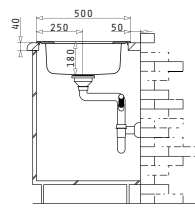

Sink Dimensions: 620 x 500mm  
Bowl Dimensions: 340 x 400 x 180mm  
Minimum Base Unit: 45cm  
Bowl Overflow

**EASYFIX™**

Proposed Tap

ROTA

Suitable Accessories

Suitable Waste Fittings

ATHENA EXTRA (62X50) 1 1/2B