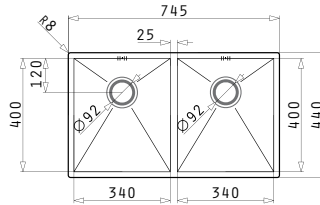

Carton Box includes: Waste valves & space saver siphon.

Suitable Accessories

Included Waste Fittings

Suitable Waste Fittings

Cutout template supplied in packaging

TETRAGON (86,5X44) 2B

Sink Dimensions: 865 x 440mm  
Bowl Dimensions: 400 x 400 x 200mm / 400 x 400 x 200mm  
Minimum Base Unit: **90cm**  
Bowl Overflow