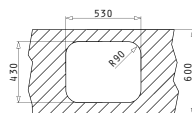

Finish	Ar. Number	Waste Valve	Packaging
POLISHED	101002001	Ø92mm	Carton Box

Carton box includes: Waste valve.

Included Waste Fittings

521097301
Waste Valve Ø92
with Bowl Overflow