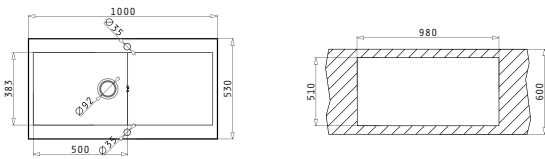

Finish	Ar. Number	Bowl Position	Waste Valve	Packaging
BRUSHED	101021201	Reversible 1+1 Tap Holes	Ø92mm	1 Item/ Carton Box

Carton box includes: Pop up waste valve & space saver siphon.