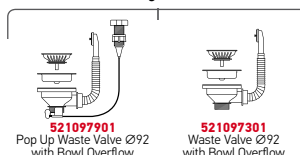

521097301
Waste Valve Ø92
with Bowl Overflow