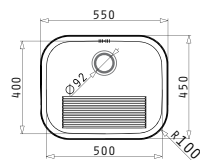

Finish	Ar. Number	Waste Valve	Packaging
POLISHED	101002001	Ø92mm	Carton Box

Carton box includes: Waste valve.

Included Waste Fittings

521097301
Waste Valve Ø92
with Bowl Overflow