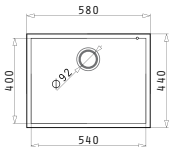

Outer Dimensions: 580 x 440mm
Bowl Dimensions: 540 x 400 x 200mm
Minimum Base Unit: **60cm**
Bowl Overflow