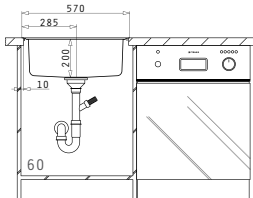

PELLA (57X52) 1B

Sink Dimensions: 570 x 520mm  
Bowl Dimensions: 500 x 400 x 200mm  
Minimum Base Unit: 60cm  
Bowl Overflow

Finish	Ar. Number	Tap Holes	Waste Valve	Packaging
POLISHED	<b>108910301</b>	2 Tap Holes	Ø92mm	1 Item/Carton Box