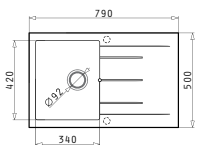

### PYRAGRANITE ALAZIA (79X50) 1B 1D

Sink Dimensions: 790 x 500mm  
Bowl Dimensions: 340 x 420 x 205mm  
Minimum Base Unit: 45cm  
Bowl Overflow

Cutout template supplied in packaging

Colour	Ar. Number	Waste Valve	Packaging
SNOW	<b>079810511</b>	Ø92mm	1 Item/ Carton Box
CARBON	<b>079810611</b>	Ø92mm	1 Item/ Carton Box
BEIGE	<b>079810711</b>	Ø92mm	1 Item/ Carton Box
MOCHA	<b>079810811</b>	Ø92mm	1 Item/ Carton Box