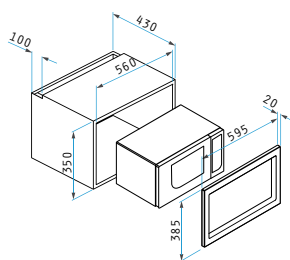

Microwave Oven 26 Inox

INDEPENDENT

Ar. Number

034012101

Dimensions: 438 x 305 x 398mm

Power: 900W

Capacity: 23 litres

8 Functions

Rapid defrost

Led clock

60 minute power cut off

Inox built - in shutter

Dimensions: 595 x 385 x 20mm

Child lock

Minute minder

Grill