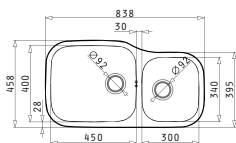

DIONE (65X40) 1 1/2B UM

Sink Dimensions: 649 x 396mm  
Bowl Dimensions: 400 x 340 x 180mm / 165 x 290 x 120mm  
Minimum Base Unit: 80cm  
Bowl Overflow

Cutout template supplied in packaging

Finish	Ar. Number	Bowl Position	Waste Valves	Packaging
POLISHED	<b>109400430</b>	Big Bowl Left	Ø92mm, Ø92mm	1 Item/Carton Box
POLISHED	<b>109400830</b>	Big Bowl Right	Ø92mm, Ø92mm	1 Item/Carton Box

DIONE (84X46) 2B UM

Sink Dimensions: 838 x 458mm  
Bowl Dimensions: 450 x 400 x 200mm / 300 x 340 x 170mm  
Minimum Base Unit: 90cm  
Bowl Overflow

Cutout template supplied in packaging

Finish	Ar. Number	Bowl Position	Waste Valves	Packaging
POLISHED	<b>109400030</b>	Big Bowl Left	Ø92mm, Ø92mm	1 Item/Carton Box
POLISHED	<b>109400730</b>	Big Bowl Right	Ø92mm, Ø92mm	1 Item/Carton Box