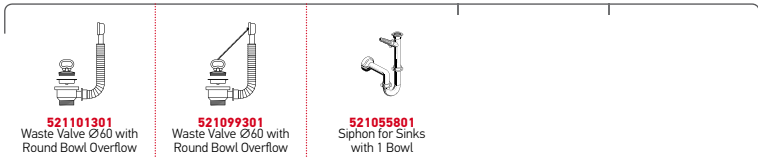

**Shallow bowl to provide easy access to people with disabilities**

Suitable Accessories

Inset

Suitable Waste Fittings

BS INSET (131X51) 1B 2D

Sink Dimensions: 1310 x 510mm  
Bowl Dimensions: 400 x 340 x 150mm  
Minimum Base Unit: 45cm  
Round Bowl Overflow