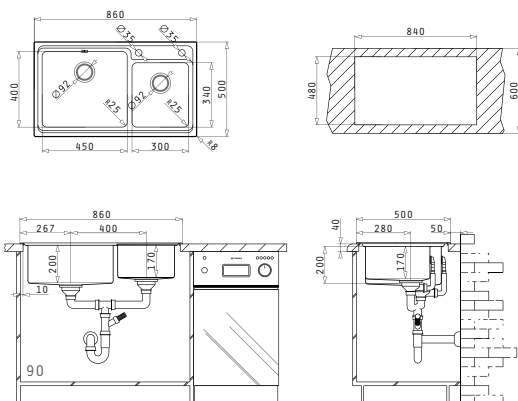

**NEW**  
PRODUCT

Finish	Ar. Number	Bowl Position	Waste Valve	Packaging
POLISHED	<b>107152430</b>	Reversible 1+1 Tap Holes	Ø92mm	1 Item/Carton Box

Carton box includes: Pop up waste valve & siphon.

Sink Dimensions: 860 x 500mm  
Bowl Dimensions: 400 x 400 x 200mm  
Minimum Base Unit: **60cm**  
Bowl Overflow

**EASYFIX™**

Proposed Tap

**GRAZIOSO**

Suitable Accessories

Included Waste Fittings

STUDIO (86X50) 2B

Sink Dimensions: 860 x 500mm  
Bowl Dimensions: 450 x 400 x 200mm / 300 x 340 x 170mm  
Minimum Base Unit: **90cm**  
Bowl Overflow