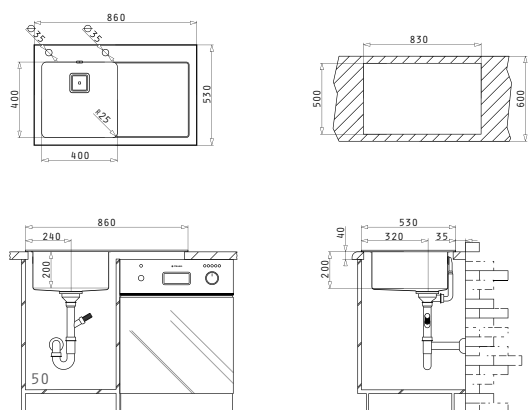

CRYSTALON  
SERIES  
ELEGANT

CRYSTALON

CRYSTALON (86X53) 1B 1D BLACK

Sink Dimensions: 860 x 530mm  
Bowl Dimensions: 400 x 400 x 200mm  
Minimum Base Unit: 50cm  
Bowl Overflow

Finish	Ar. Number	Bowl Position	Waste Valve	Packaging
STEEL & BLACK GLASS	<b>109504330</b>	Left Hand Bowl 2 Tap Holes	Square	1 Item/ Carton Box
STEEL & BLACK GLASS	<b>109504230</b>	Right Hand Bowl 2 Tap Holes	Square	1 Item/ Carton Box

Carton box includes: Pop up waste valve & siphon.

Suitable Accessories

Included Waste Fittings

CRYSTALON (86X53) 1B 1D WHITE

Sink Dimensions: 860 x 530mm  
Bowl Dimensions: 400 x 400 x 200mm  
Minimum Base Unit: 50cm  
Bowl Overflow