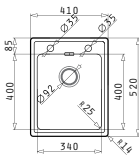

Finish	Ar. Number	Tap Holes	Waste Valve	Packaging
POLISHED	108910901	2 Tap Holes	Ø92mm	1 Item/Carton Box

Carton box includes: Pop up waste valve & siphon.