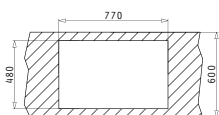

Sink Dimensions: 790 x 500mm
Bowl Dimensions: 335 x 410 x 210mm / 335 x 410 x 210mm
Minimum Base Unit: **80cm**
Bowl Overflow

Cutout template supplied in packaging

Colour	Ar. Number	Waste Valves	Packaging
WHITE	077300001	∅92mm, ∅92mm	1 Item/Carton Box
GREY	077300601	∅92mm, ∅92mm	1 Item/Carton Box
BEIGE	077300301	∅92mm, ∅92mm	1 Item/Carton Box
SAND	077300701	∅92mm, ∅92mm	1 Item/Carton Box
BLACK	077301001	∅92mm, ∅92mm	1 Item/Carton Box
GRAPHITE	077300101	∅92mm, ∅92mm	1 Item/Carton Box

GRANITE

Carton box includes: Waste valves & space saver siphon.