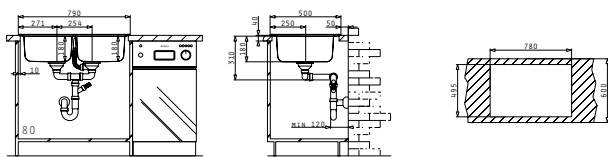

> Cut Out Drawing

Is a detailed guide which helps the accurate cutting of the worktop. It includes the cutout length, width and corner radius of the relevant model for inset, undermount or flushmount fitting.

> Siphon Installation Drawing

Gives you detailed information and measurements about how the space under the sink looks like after the installation of the siphon.