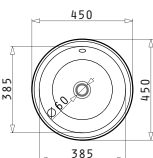

Outer Dimensions: Ø450mm
Bowl Dimensions: Ø385 x 160mm
Minimum Base Unit: 45cm
Bowl British Overflow

EASYFIX™

Finish	Ar. Number	Waste Valve	Packaging
BRUSHED	100025301	Ø60mm	5 Items/Carton Box

Suitable Waste Fittings

521101301 Waste Valve Ø60 with Round Bowl Overflow	521099301 Waste Valve Ø60 with Round Bowl Overflow	521055801 Siphon for Sinks with 1 Bowl