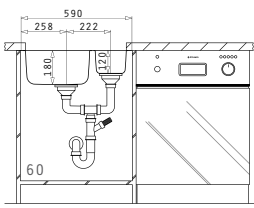

DIONE (59X46) 1 1/2B REV UM

Sink Dimensions: 590 x 456mm
Bowl Dimensions: 340 x 400 x 180mm / 165 x 290 x 120mm
Minimum Base Unit: **60cm**
Bowl Overflow

Finish	Ar. Number	Tap Holes	Waste Valves	Packaging
POLISHED	109401430	No Tap Holes	Ø92mm, Ø92mm	1 Item/Carton Box

Carton box includes: Waste valves, space saver siphon & transparent colander.

Included Accessories	Suitable Accessories			
525000201 Transparent Colander	525004701 Wooden Chopping Board	525004201 Steel Basket	525000401 White Basket	100060001 Steel Colander

Included Waste Fittings	Suitable Waste Fittings			
521101701 Waste Valve Ø92 with Bowl Overflow	521097201 Waste Valve Ø92	521058501 Space Saver Siphon for Sinks with 2 Bowls of unequal depth	521097901 Pop Up Waste Valve Ø92 with Bowl Overflow	

DIONE (77X46) 2B UM

Sink Dimensions: 766 x 456mm
Bowl Dimensions: 340 x 400 x 180mm / 340 x 400 x 180mm
Minimum Base Unit: **80cm**
Bowl Overflow

Finish	Ar. Number	Tap Holes	Waste Valves	Packaging
POLISHED	109400630	No Tap Holes	Ø92mm, Ø92mm	1 Item/Carton Box

Carton box includes: Waste valves, space saver siphon & steel basket.

Included Accessories	Suitable Accessories	
525004201 Steel Basket	525004701 Wooden Chopping Board	525000401 White Basket

Included Waste Fittings	Suitable Waste Fittings			
521101701 Waste Valve Ø92 with Bowl Overflow	521097201 Waste Valve Ø92	521058401 Space Saver Siphon for Sinks with 2 Bowls of equal depth	521097901 Pop Up Waste Valve Ø92 with Bowl Overflow