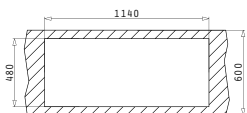

Sink Dimensions: 1160 x 500mm
Bowl Dimensions: 325 x 410 x 210mm / 325 x 410 x 210mm
Minimum Base Unit: **80cm**
Bowl Overflow

Cutout template supplied in packaging

Colour	Ar. Number	Waste Valves	Packaging
WHITE	077800001	∅92mm, ∅92mm	1 Item/Carton Box
GREY	077800601	∅92mm, ∅92mm	1 Item/Carton Box
BEIGE	077800301	∅92mm, ∅92mm	1 Item/Carton Box
SAND	077800701	∅92mm, ∅92mm	1 Item/Carton Box
BLACK	077801001	∅92mm, ∅92mm	1 Item/Carton Box
GRAPHITE	077800101	∅92mm, ∅92mm	1 Item/Carton Box

Carton box includes: Waste valves & space saver siphon.