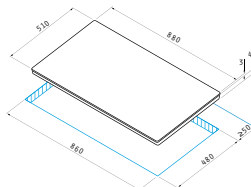

030026201

5 Gas Zones:

Dimensions: 880 x 510mm

Extra safety device

Automatic ignition (in the knobs)

Cast iron pan support

Accessories set for gas bottle adaption

Gas Hob 60CS Inox