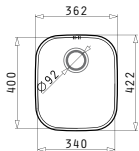

Finish	Ar. Number	Waste Valve	Packaging
POLISHED	<b>10009501</b>	Ø92mm	8 Items / Carton Box

Suitable Accessories

Undermount

Suitable Waste Fittings

IRIS (34X40) UM

Outer Dimensions: 362 x 422mm  
Bowl Dimensions: 340 x 400 x 180mm  
Minimum Base Unit: 40cm  
Bowl Overflow