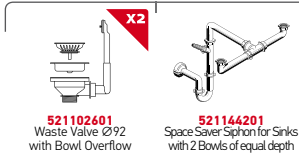

Included Waste Fittings