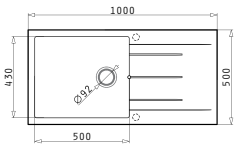

Cutout template supplied in packaging

Colour	Ar. Number	Waste Valve	Packaging
SNOW	079813811	∅92mm	1 Item/ Carton Box
CARBON	079813911	∅92mm	1 Item/ Carton Box
BEIGE	079814011	∅92mm	1 Item/ Carton Box
MOCHA	079814111	∅92mm	1 Item/ Carton Box

GRANITE

Carton box includes: Waste valve & space saver siphon.