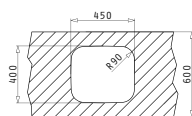

Finish	Ar. Number	Waste Valve	Packaging
POLISHED	<b>10009301</b>	Ø92mm	8 Items / Carton Box

Suitable Accessories

Undermount

Suitable Waste Fittings

IRIS (45X40) UM

Outer Dimensions: 472 x 422mm  
Bowl Dimensions: 450 x 400 x 200mm  
Minimum Base Unit: 50cm  
Bowl Overflow