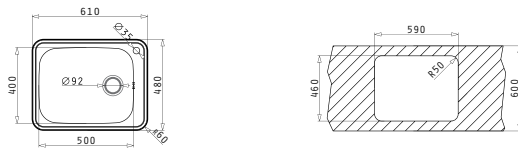

Finish	Ar. Number	Tap Holes	Waste Valve	Packaging
POLISHED	108717401	1 Tap Hole	Ø92mm	Carton Sleeve

LINEN	108722401	1 Tap Hole	Ø92mm	Carton Sleeve

EASYFIX™

Suitable Accessories

Proposed Tap

Suitable Waste Fittings