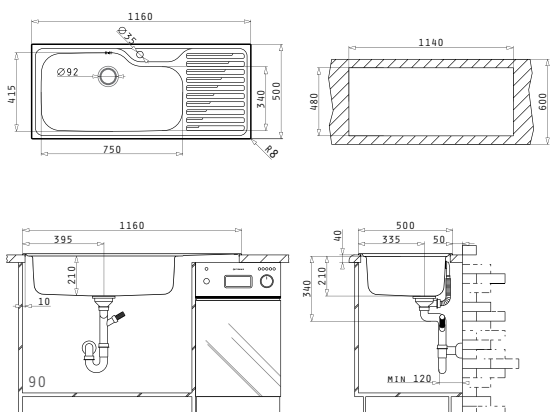

Sink Dimensions: 1160 x 500mm
Bowl Dimensions: 750 x 415 x 210mm
Minimum Base Unit: 90cm
Bowl Overflow