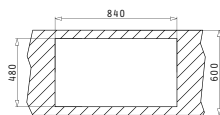

Carton box includes: Waste valves & space saver siphon.

Suitable Accessories

Proposed Tap

PYRAGRANITE ALAZIA (86X50) 1B 1D

Sink Dimensions: 860 x 500mm  
Bowl Dimensions: 340 x 420 x 205mm  
Minimum Base Unit: 45cm  
Bowl Overflow