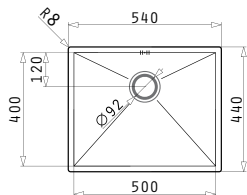

Carton Box includes: Waste valve.

Suitable Accessories

Included Waste Fittings

**TETRAGON (50X40) 1B**

Outer Dimensions: 540 x 440mm  
Bowl Dimensions: 500 x 400 x 200mm  
Minimum Base Unit: 60cm  
Bowl Overflow