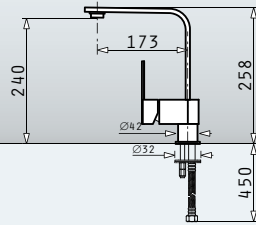

ecoline **Espressivo**

Single lever mixer tap with ceramic disc mechanism