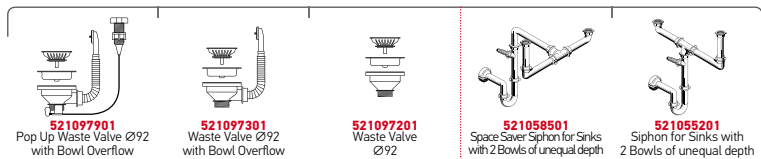

**EASYFIX™**

Proposed Tap

Suitable Accessories

Suitable Waste Fittings

ATHENA (116X50) 2B 1D

Sink Dimensions: 1160 x 500mm  
Bowl Dimensions: 340 x 400 x 165mm / 340 x 400 x 165mm  
Minimum Base Unit: 80cm  
Bowl Overflow

**EASYFIX™**

Proposed Tap

Suitable Accessories

Suitable Waste Fittings

ATHENA EXTRA (116X50) 2B 1D

**NEW**  
PRODUCT

Sink Dimensions: 1160 x 500mm  
Bowl Dimensions: 340 x 400 x 190mm / 340 x 400 x 190mm  
Minimum Base Unit: **80cm**  
Bowl Overflow