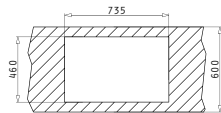

CRETA 1B 1D MARGARITA

Sink Dimensions: 755 x 480mm  
Bowl Dimensions: 340 x 400 x 150mm  
Minimum Base Unit: 45cm  
Bowl Overflow

Finish	Ar. Number	Bowl Position	Waste Valve	Packaging
SATIN	<b>100125901</b>	Reversible No Tap Holes	∅92mm	Carton Sleeve
	<b>100126101</b>	Reversible No Tap Holes	∅60mm	Carton Sleeve
LINEN	<b>100128301</b>	Reversible No Tap Holes	∅92mm	Carton Sleeve
	<b>100128201</b>	Reversible No Tap Holes	∅60mm	Carton Sleeve