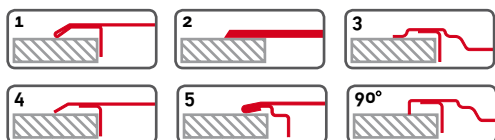

> Onset

4 Sides Down:
The onset sink is formatted in a way that all four perimetric edges, are folded down.

3 Sides Down:
Three of the four sides are folded down and the fourth, which is located on the back edge of the sink, is folded up in order to create an up-stand against the wall.

> Wall Mounted

Wall mounted sinks for limited spaces.

> Onset Bending Types

British Roll Front Edge:
Onset Sink with rounded front edge.

British Square Front Edge:
Onset Sink with squared front edge.