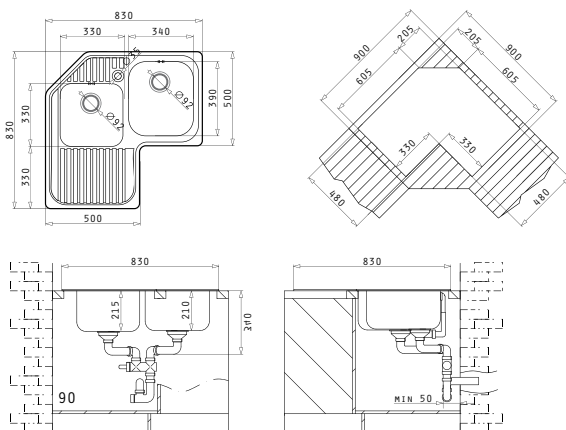

Carton Box includes: Waste valves & space saver siphon.

Suitable Accessories

Included Waste Fittings

CELESTE RH

Sink Dimensions: 830 x 830mm  
 Bowl Dimensions: 330 x 330 x 215mm / 340 x 390 x 210mm  
 Minimum Base Unit: **80cm**  
 Bowl Overflow