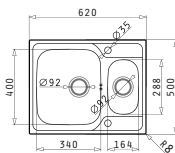

ATHENA (62X50) 1B 1D

Finish	Ar. Number	Bowl Position	Waste Valve	Packaging
SATIN	100187101	Reversible 1+1 Tap Holes	Ø92mm	Carton Sleeve
LINEN	100187201	Reversible 1+1 Tap Holes	Ø92mm	Carton Sleeve
POLISHED	101104701	Reversible 1+1 Tap Holes	Ø92mm	Carton Sleeve

Sink Dimensions: 620 x 500mm
Bowl Dimensions: 340 x 400 x 180mm
Minimum Base Unit: 45cm
Bowl Overflow

EASYFIX™

Proposed Tap

ROTA

Suitable Accessories

Suitable Waste Fittings

ATHENA EXTRA (62X50) 1 1/2B

Finish	Ar. Number	Tap Holes	Waste Valves	Packaging
LINEN	101230401	Reversible 1+1 Tap Holes	Ø92mm, Ø92mm	Carton Sleeve
POLISHED	101200401	Reversible 1+1 Tap Holes	Ø92mm, Ø92mm	Carton Sleeve

Sink Dimensions: 620 x 500mm
Bowl Dimensions: 340 x 400 x 180mm / 165 x 290 x 120mm
Minimum Base Unit: 80cm
Bowl Overflow

EASYFIX™

Proposed Tap

ALEGRETO

Suitable Accessories

Suitable Waste Fittings