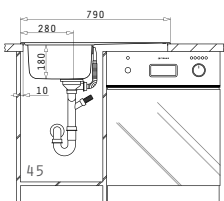

**EASYFIX™**

Proposed Tap

**ROTA**

Suitable Accessories

Suitable Waste Fittings

AMALTIA (79X50) 1B 1D

Sink Dimensions: 790 x 500mm  
Bowl Dimensions: 340 x 400 x 180mm  
Minimum Base Unit: 45cm  
Bowl Overflow