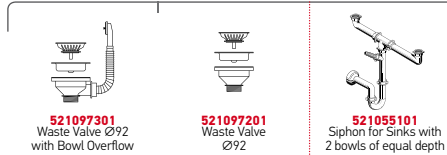

Suitable Waste Fittings