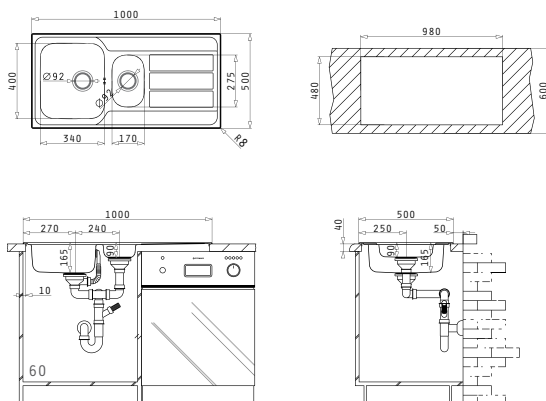

**EASYFIX™**

Suitable Accessories

Suitable Waste Fittings

**ATHENA (100X50) 1 1/2B 1D**

Sink Dimensions: 1000 x 500mm  
Bowl Dimensions: 340 x 400 x 165mm / 170 x 275 x 90mm  
Minimum Base Unit: 60cm  
Bowl Overflow