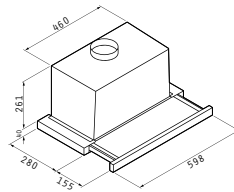

Sliding Turbo 60cm

ESSENTIAL

NEW
PRODUCT

Color

Ar. Number

WHITE | **065017301**

BROWN | **065017401**

INOX | **065017501**

Color: white / brown / inox

Dimensions: 60cm

Controls: Push buttons

Halogen lamps

Motor: Turbo/230W

Noise level: 55dB

Extraction rate: 950m³/h

Metallic filters: 2