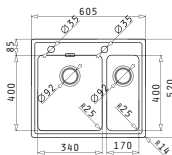

<b>521102401</b> Pop Up Waste Valve Ø92 with Bowl Overflow	<b>521095801</b> Siphon for Sinks with 1 Bowl

PELLA (60,5X52) 1 1/2B

Sink Dimensions: 605 x 520mm  
Bowl Dimensions: 340 x 400 x 200mm / 170 x 400 x 140mm  
Minimum Base Unit: 60cm  
Bowl Overflow