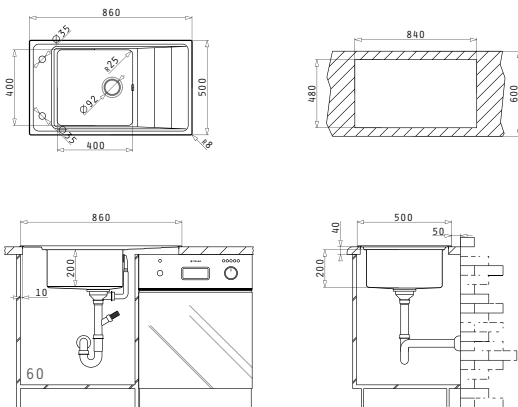

**NEW**  
PRODUCT

Finish	Ar. Number	Bowl Position	Waste Valve	Packaging
POLISHED	<b>107152430</b>	Reversible 1+1 Tap Holes	Ø92mm	1 Item/Carton Box

Carton box includes: Pop up waste valve & siphon.

Sink Dimensions: 860 x 500mm  
Bowl Dimensions: 400 x 400 x 200mm  
Minimum Base Unit: **60cm**  
Bowl Overflow