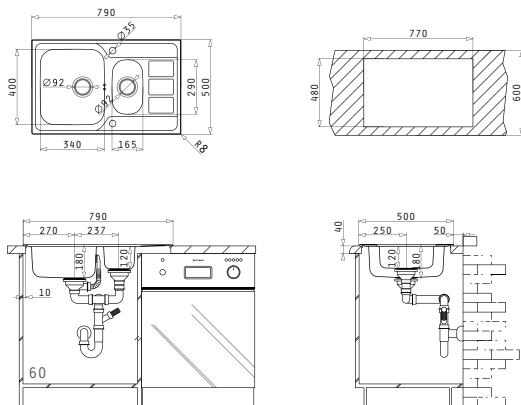

**EASYFIX™**

Suitable Accessories

Suitable Waste Fittings

**ATHENA EXTRA (79X50) 1 1/2B 1D**

**NEW**  
PRODUCT

Sink Dimensions: 790 x 500mm  
Bowl Dimensions: 340 x 400 x 180mm / 165 x 290 x 120mm  
Minimum Base Unit: 60cm  
Bowl Overflow