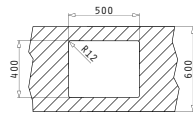

UNDERMOUNT INSTALLATION

Cutout template supplied in packaging