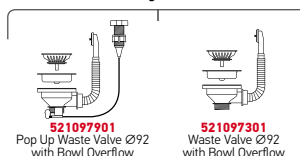

100040001
Steel
Colander

525000201
Transparent
Colander

521097301
Waste Valve Ø92
with Bowl Overflow