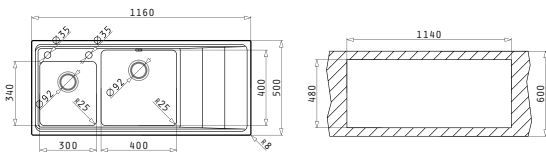

Included Waste Fittings

STUDIO (100X50) 1 1/2B 1D

Sink Dimensions: 1000 x 500mm  
Bowl Dimensions: 170 x 300 x 140mm / 340 x 400 x 200mm  
Minimum Base Unit: 60cm  
Bowl Overflow

Finish	Ar. Number	Bowl Position	Waste Valves	Packaging
POLISHED	<b>107149430</b>	Left Hand Bowls 2 Tap Holes	Ø92mm, Ø92mm	1 Item/Carton Box
POLISHED	<b>107149330</b>	Right Hand Bowls 2 Tap Holes	Ø92mm, Ø92mm	1 Item/Carton Box

Carton box includes: Pop up waste valve, waste valve & siphon.

**EASYFIX™**

Suitable Accessories

Included Waste Fittings

STUDIO (116X50) 2B 1D

Sink Dimensions: 1160 x 500mm  
 Bowl Dimensions: 300 x 340 x 170mm / 400 x 400 x 200mm  
 Minimum Base Unit: 80cm  
 Bowl Overflow