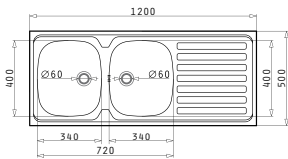

Suitable Accessories

Suitable Waste Fittings

4 Sides Down

Proposed Tap

INTERNATIONAL (120X50) 2B 1D

Sink Dimensions: 1200 x 500mm  
 Bowl Dimensions: 340 x 400 x 150mm / 340 x 400 x 150mm  
 Minimum Base Unit: **80cm**  
 Bowl Overflow