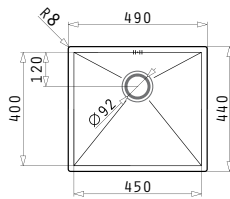

**521102601**  
Waste Valve Ø92  
with Bowl Overflow  
for flushmount installation

**521102101**  
Pop Up Waste Valve Ø92  
with Bowl Overflow

Suitable Waste Fittings

**TETRAGON (45X40) 1B**

Outer Dimensions: 490 x 440mm  
Bowl Dimensions: 450 x 400 x 200mm  
Minimum Base Unit: 50cm  
Bowl Overflow