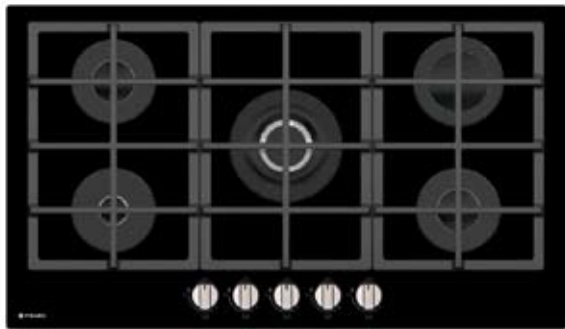

Gas Hob 90CF 510 Wok Black Glass & Cast Iron

INDEPENDENT

**NEW
PRODUCT**

Ar. Number

030026301

5 Gas Zones:

Dimensions: 885 x 510mm

Extra safety device

Automatic ignition (in the knobs)

Cast iron pan support

Accessories set for gas bottle adaption