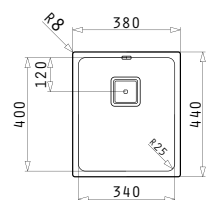

Suitable Accessories

Included Waste Fittings

Suitable Waste Fittings

LUME (34X40) 1B

Outer Dimensions: 380 x 440mm  
Bowl Dimensions: 340 x 400 x 200mm  
Minimum Base Unit: 40cm  
Bowl Overflow

UNDERMOUNT INSTALLATION