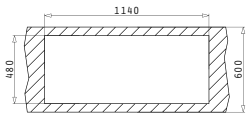

**GRANITE**

Carton box includes: Waste valves & space saver siphon.

Sink Dimensions: 1160 x 50mm  
Bowl Dimensions: 340 x 420 x 205mm / 340 x 420 x 205mm  
Minimum Base Unit: **80cm**  
Bowl Overflow

Cutout template supplied in packaging