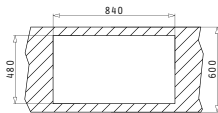

Sink Dimensions: 860 x 500mm
Bowl Dimensions: 325 x 410 x 210mm
Minimum Base Unit: 45cm
Bowl Overflow

Cutout template supplied in packaging

Colour	Ar. Number	Waste Valve	Packaging
WHITE	077400001	Ø92mm	1 Item/Carton Box
GREY	077400601	Ø92mm	1 Item/Carton Box
BEIGE	077400301	Ø92mm	1 Item/Carton Box
SAND	077400701	Ø92mm	1 Item/Carton Box
BLACK	077401001	Ø92mm	1 Item/Carton Box
GRAPHITE	077400101	Ø92mm	1 Item/Carton Box

Carton box includes: Waste valve & space saver siphon.