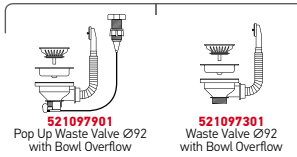

Finish	Ar. Number	Waste Valve	Packaging
POLISHED	<b>10009501</b>	Ø92mm	8 Items / Carton Box

Suitable Accessories

Undermount

Suitable Waste Fittings

IRIS (34X40) UM

Outer Dimensions: 362 x 422mm  
Bowl Dimensions: 340 x 400 x 180mm  
Minimum Base Unit: 40cm  
Bowl Overflow