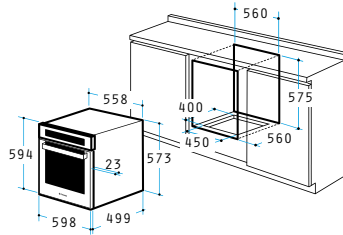

Oven 60IN 1090 Inox

INDEPENDENT

ENERGY
EFFICIENCY
CLASS
A

Ar. Number

034007203

Dimensions: 598 x 594 x 522mm

11 Functions

Capacity: 53 litres

Touch controls

Digital auto programmer

Minute minder / Digital clock

Triple glazed door / Removable inner glass

1 Grid

2 Trays (Dimensions: 462 x 368 x 45mm)

Side racks / Telescopic runners

Antispot treated

Easy to clean enamelled cavity