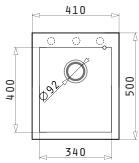

Sink Dimensions: 410 x 500mm
Bowl Dimensions: 340 x 400 x 200mm
Minimum Base Unit: **40cm**
Bowl Overflow