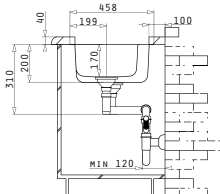

DIONE (65X40) 1 1/2B UM

Sink Dimensions: 649 x 396mm
Bowl Dimensions: 400 x 340 x 180mm / 165 x 290 x 120mm
Minimum Base Unit: 80cm
Bowl Overflow

Cutout template supplied in packaging

Finish	Ar. Number	Bowl Position	Waste Valves	Packaging
POLISHED	109400430	Big Bowl Left	Ø92mm, Ø92mm	1 Item/Carton Box
POLISHED	109400830	Big Bowl Right	Ø92mm, Ø92mm	1 Item/Carton Box

Carton box includes: Waste valves, space saver siphon & transparent colander.

Included Accessories	Suitable Accessories	Included Waste Fittings	Suitable Waste Fittings
525000201 Transparent Colander	525004701 Wooden Chopping Board	521101701 Waste Valve Ø92 with Bowl Overflow	521097201 Waste Valve Ø92
525004201 Steel Basket	525000401 White Basket	521058501 Space Saver Siphon for Sinks with 2 Bowls of unequal depth	521097901 Pop Up Waste Valve Ø92 with Bowl Overflow
100060001 Steel Colander			

DIONE (84X46) 2B UM

Sink Dimensions: 838 x 458mm
Bowl Dimensions: 450 x 400 x 200mm / 300 x 340 x 170mm
Minimum Base Unit: 90cm
Bowl Overflow

Cutout template supplied in packaging

Finish	Ar. Number	Bowl Position	Waste Valves	Packaging
POLISHED	109400030	Big Bowl Left	Ø92mm, Ø92mm	1 Item/Carton Box
POLISHED	109400730	Big Bowl Right	Ø92mm, Ø92mm	1 Item/Carton Box

Carton box includes: Waste valves, space saver siphon & steel basket.

Included Accessories	Suitable Accessories	Included Waste Fittings	Suitable Waste Fittings
525002701 Steel Basket	525005201 Wooden Chopping Board	521101701 Waste Valve Ø92 with Bowl Overflow	521097201 Waste Valve Ø92
		521058501 Space Saver Siphon for Sinks with 2 Bowls of unequal depth	521097901 Pop Up Waste Valve Ø92 with Bowl Overflow