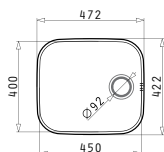

Finish	Ar. Number	Waste Valve	Packaging
POLISHED	<b>10009301</b>	Ø92mm	8 Items / Carton Box

Suitable Accessories

Undermount

Suitable Waste Fittings

IRIS (45X40) UM

Outer Dimensions: 472 x 422mm  
Bowl Dimensions: 450 x 400 x 200mm  
Minimum Base Unit: 50cm  
Bowl Overflow