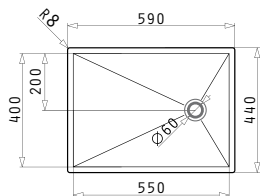

Carton Box includes: Waste valve.

Suitable Accessories

Included Waste Fittings

**TETRAGON (55X40) 1D**

Outer Dimensions: 590 x 440mm  
Bowl Dimensions: 550 x 400 x 18mm  
Minimum Base Unit: 60cm  
Bowl Overflow