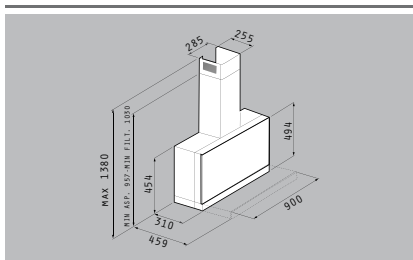

ELEGANT

*The opening of the  
sliding part is not  
required during function*

Material: Inox & black safety glass

Motor: turbo/250W

Dimensions: 90cm

2 LED lamps

Extraction rate: 800m<sup>3</sup>/h

Controls: Touch