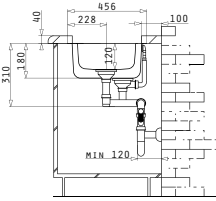

DIONE (59X46) 1 1/2B REV UM

Sink Dimensions: 590 x 456mm
Bowl Dimensions: 340 x 400 x 180mm / 165 x 290 x 120mm
Minimum Base Unit: **60cm**
Bowl Overflow

Finish	Ar. Number	Tap Holes	Waste Valves	Packaging
POLISHED	109401430	No Tap Holes	Ø92mm, Ø92mm	1 Item/Carton Box

Carton box includes: Waste valves, space saver siphon & transparent colander.

Included Accessories	Suitable Accessories			
525000201 Transparent Colander	525004701 Wooden Chopping Board	525004201 Steel Basket	525000401 White Basket	100060001 Steel Colander

Included Waste Fittings	Suitable Waste Fittings			
521101701 Waste Valve Ø92 with Bowl Overflow	521097201 Waste Valve Ø92	521058501 Space Saver Siphon for Sinks with 2 Bowls of unequal depth	521097901 Pop Up Waste Valve Ø92 with Bowl Overflow	

DIONE (77X46) 2B UM

Sink Dimensions: 766 x 456mm
Bowl Dimensions: 340 x 400 x 180mm / 340 x 400 x 180mm
Minimum Base Unit: **80cm**
Bowl Overflow

Finish	Ar. Number	Tap Holes	Waste Valves	Packaging
POLISHED	109400630	No Tap Holes	Ø92mm, Ø92mm	1 Item/Carton Box

Carton box includes: Waste valves, space saver siphon & steel basket.

Included Accessories	Suitable Accessories	
525004201 Steel Basket	525004701 Wooden Chopping Board	525000401 White Basket

Included Waste Fittings	Suitable Waste Fittings			
521101701 Waste Valve Ø92 with Bowl Overflow	521097201 Waste Valve Ø92	521058401 Space Saver Siphon for Sinks with 2 Bowls of equal depth	521097901 Pop Up Waste Valve Ø92 with Bowl Overflow