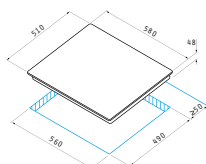

Hob 58HL 437 Touch Frameless

030025501

INDEPENDENT