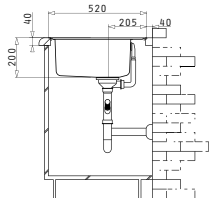

PELLA (57X52) 1B

Sink Dimensions: 570 x 520mm
Bowl Dimensions: 500 x 400 x 200mm
Minimum Base Unit: 60cm
Bowl Overflow

Finish	Ar. Number	Tap Holes	Waste Valve	Packaging
POLISHED	108910301	2 Tap Holes	Ø92mm	1 Item/Carton Box

Carton box includes: Pop up waste valve & siphon.

Flushmount

Proposed Tap

Suitable Accessories

043000201 Glass Chopping Board	043000701 Steel Colander	521006301 Ø92 Waste Valve Cover

Included Waste Fittings

521102401 Pop Up Waste Valve Ø92 with Bowl Overflow	521095801 Siphon for Sinks with 1 Bowl

PELLA (60,5X52) 1 1/2B

Sink Dimensions: 605 x 520mm
Bowl Dimensions: 340 x 400 x 200mm / 170 x 400 x 140mm
Minimum Base Unit: 60cm
Bowl Overflow

Finish	Ar. Number	Bowl Position	Waste Valves	Packaging
POLISHED	108910201	Big Bowl Left 2 Tap Holes	Ø92mm, Ø92mm	1 Item/Carton Box

POLISHED	108910401	Big Bowl Right 2 Tap Holes	Ø92mm, Ø92mm	1 Item/Carton Box

Carton box includes: Pop up waste valve, waste valve & siphon.

Flushmount

Proposed Tap

Suitable Accessories

043000201 Glass Chopping Board	043000701 Steel Colander	521006301 Ø92 Waste Valve Cover

Included Waste Fittings

521097201 Waste Valve Ø92	521102401 Pop Up Waste Valve Ø92 with Bowl Overflow	521055201 Siphon for Sinks with 2 Bowls of unequal depth