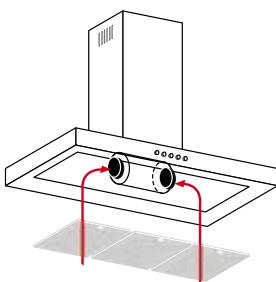

> Carbon filters

Carbon filters bind any substances in the absorbed air before it is then extracted or re-circulated. Their saturation depends on the level and time of use, type of cooking and the frequency that the metal filters are cleaned. They cannot be cleaned or repaired, they can only be replaced when necessary.