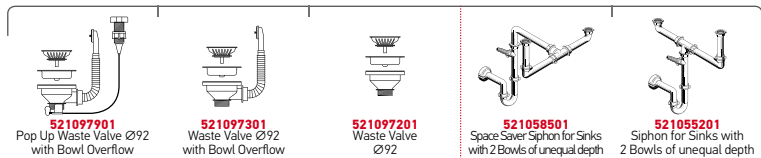

**EASYFIX™**

Proposed Tap

ARIOSO

Suitable Accessories

Suitable Waste Fittings

ZEDA (116X50) 2B 1D

**NEW**  
PRODUCT

Finish	Ar. Number	Bowl Position	Waste Valves	Packaging
POLISHED	<b>101103401</b>	Reversible No Tap Holes	Ø92mm, Ø92mm	Carton Sleeve
LINEN	<b>100186401</b>	Reversible No Tap Holes	Ø92mm, Ø92mm	Carton Sleeve

Sink Dimensions: 1160 x 500mm  
Bowl Dimensions: 340 x 400 x 165mm / 340 x 400 x 165mm  
Minimum Base Unit: **80cm**  
Bowl Overflow

**EASYFIX™**

Suitable Accessories

Suitable Waste Fittings

DIONE  
SERIES  
PREMIUM