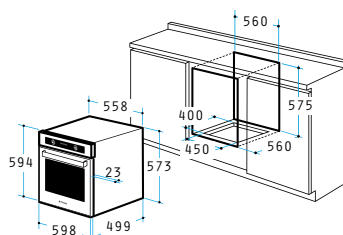

Oven 60IN 1070 Inox

INDEPENDENT

ENERGY
EFFICIENCY
CLASS
A

Ar. Number

034007503

Dimensions: 598 x 594 x 522mm

8 Functions

Capacity: 56 litres

Digital auto programmer

Minute minder / Digital clock

Triple glazed door

Removable inner glass

2 Grids

2 Trays (Dimensions: 462 x 368 x 45mm)

Side racks

Antispot treated

Easy to clean enamelled cavity