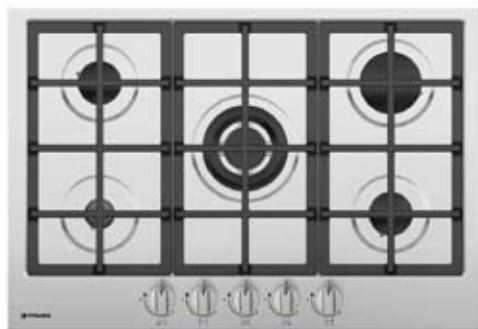

Automatic ignition (in the knobs)

Cast iron pan support

Accessories set for gas bottle adaption

Gas Hob 75CF 506 Wok Inox & Cast Iron

INDEPENDENT

Ar. Number

030059101

5 Gas Zones: