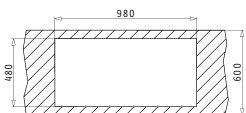

Cutout template supplied in packaging

Colour	Ar. Number	Waste Valve	Packaging
SNOW	079813811	∅92mm	1 Item/ Carton Box
CARBON	079813911	∅92mm	1 Item/ Carton Box
BEIGE	079814011	∅92mm	1 Item/ Carton Box
MOCHA	079814111	∅92mm	1 Item/ Carton Box

GRANITE

Carton box includes: Waste valve & space saver siphon.