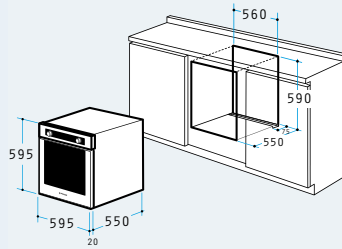

Oven 60IN 1011 Inox

INDEPENDENT

Ar. Number

030010801

Dimensions: 595 x 595 x 570mm

9 functions

Capacity: 61 litres

Digital auto programmer

Double glazed door

Removable inner glass

1 Grid

1 Tray (Dimensions: 450 x 360 x 35mm)

Easy to clean enamelled cavity