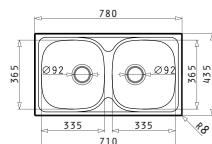

E78

Sink Dimensions: 780 x 435mm  
Bowl Dimensions: 335 x 365 x 150mm / 335 x 365 x 150mm  
Minimum Base Unit: 80cm  
Bowl Overflow

Finish	Ar. Number	Tap Holes	Waste Valves	Packaging
SATIN	<b>100138801</b>	No Tap Holes	Ø92mm, Ø92mm	Carton Sleeve
	<b>100125101</b>	No Tap Holes	Ø60mm, Ø60mm	Carton Sleeve
LINEN	<b>100138901</b>	No Tap Holes	Ø92mm, Ø92mm	Carton Sleeve
	<b>100138501</b>	No Tap Holes	Ø60mm, Ø60mm	Carton Sleeve