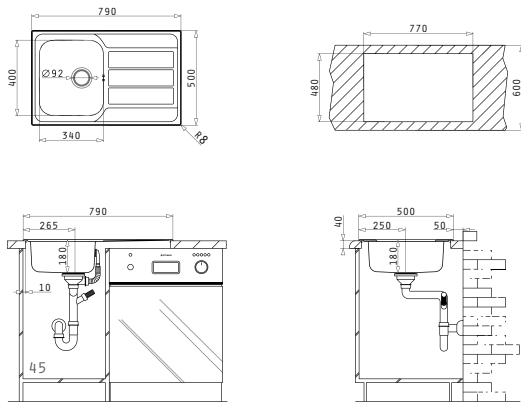

**EASYFIX™**

Proposed Tap

ALEGRETO

Suitable Accessories

Suitable Waste Fittings

**ATHENA (79X50) 1B 1D**

Sink Dimensions: 790 x 500mm  
Bowl Dimensions: 340 x 400 x 180mm  
Minimum Base Unit: 45cm  
Bowl Overflow