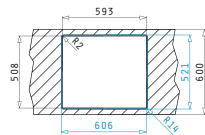

<b>521102401</b> Pop Up Waste Valve Ø92 with Bowl Overflow	<b>521095801</b> Siphon for Sinks with 1 Bowl

PELLA (60,5X52) 1 1/2B

Sink Dimensions: 605 x 520mm  
Bowl Dimensions: 340 x 400 x 200mm / 170 x 400 x 140mm  
Minimum Base Unit: 60cm  
Bowl Overflow