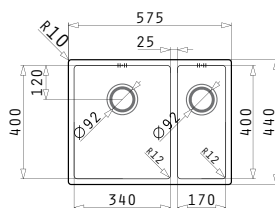

ASTRIS (57,5X44) 2B LH

Sink Dimensions: 575 x 440mm
Bowl Dimensions: 340 x 400 x 200mm / 170 x 400 x 170mm
Minimum Base Unit: 60cm
Bowl Overflow

Finish	Installation Type	Ar. Number	Waste Valves	Packaging
POLISHED	UNDERMOUNT	101030801	Ø92mm, Ø92mm	1 Item/ Carton Box
POLISHED	FLUSHMOUNT	101031201	Ø92mm, Ø92mm	1 Item/ Carton Box

Carton box includes: Waste valves & space saver siphon.

UNDERMOUNT INSTALLATION

FLUSHMOUNT INSTALLATION

Cutout template
supplied in packaging

Suitable Accessories

Included Waste Fittings

Suitable Waste Fittings

ASTRIS (57,5X44) 2B RH

Sink Dimensions: 575 x 440mm
Bowl Dimensions: 170 x 400 x 170mm / 340 x 400 x 200mm
Minimum Base Unit: 60cm
Bowl Overflow

Finish	Installation Type	Ar. Number	Waste Valves	Packaging
POLISHED	UNDERMOUNT	101030701	Ø92mm, Ø92mm	1 Item/ Carton Box
POLISHED	FLUSHMOUNT	101031101	Ø92mm, Ø92mm	1 Item/ Carton Box

Carton box includes: Waste valves & space saver siphon.

UNDERMOUNT INSTALLATION

FLUSHMOUNT INSTALLATION

Cutout template
supplied in packaging

Suitable Accessories

Included Waste Fittings

Suitable Waste Fittings