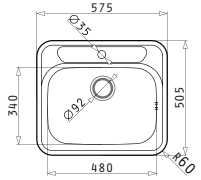

Suitable Accessories

Proposed Tap

Suitable Waste Fittings

ATRIA

Outer Dimensions: 575 x 505mm  
 Bowl Dimensions: 480 x 340 x 180mm  
 Minimum Base Unit: 60cm  
 Bowl Overflow

Finish	Ar. Number	Tap Holes	Waste Valve	Packaging
POLISHED	100081501	1 Tap Hole	Ø92mm	Carton Sleeve
LINEN	100080901	1 Tap Hole	Ø92mm	Carton Sleeve