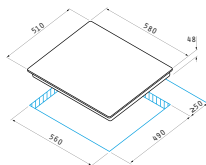

Hob 58HL 436 Touch Frameless

030025401

INDEPENDENT