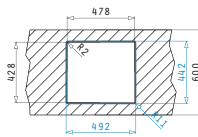

FLUSHMOUNT INSTALLATION