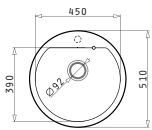

Sink Dimensions: Ø510mm
Bowl Dimensions: Ø450 x 205mm
Minimum Base Unit: 50cm
Bowl Overflow