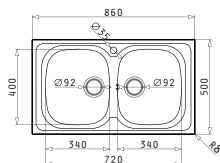

Suitable Accessories

Suitable Waste Fittings

Inset

**EASYFIX™**

Proposed Tap

SPARTA (86X50) 2B

Sink Dimensions: 860 x 500mm  
Bowl Dimensions: 340 x 400 x 150mm / 340 x 400 x 150mm  
Minimum Base Unit: 80cm  
Bowl Overflow