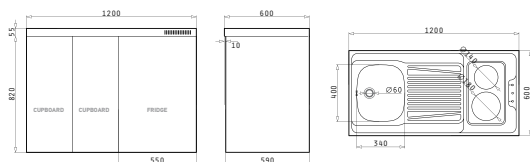

Accessories

Proposed Tap

METALLIC MK 325 (120X60)