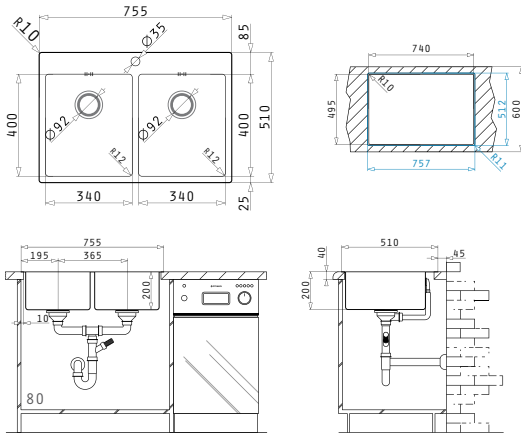

Included Waste Fittings

Suitable Waste Fittings

ISTROS FB (75,5X51) 2B

Sink Dimensions: 755 x 510mm  
Bowl Dimensions: 340 x 400 x 200mm / 340 x 400 x 200mm  
Minimum Base Unit: **80cm**  
Bowl Overflow

Finish	Ar. Number	Tap Holes	Waste Valves	Packaging
POLISHED	<b>101041901</b>	1 Tap Hole	Ø92mm, Ø92mm	1 Item/Carton Box