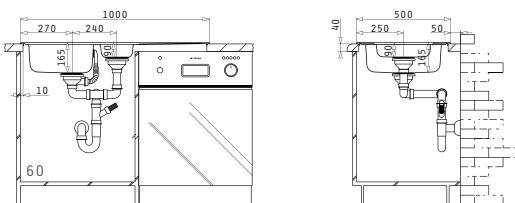

**EASYFIX™**

Proposed Tap

ALADIA

Suitable Accessories

Suitable Waste Fittings

ZEDA (100X50) 1 1/2B 1D

**NEW**  
PRODUCT

Sink Dimensions: 1000 x 500mm  
Bowl Dimensions: 340 x 400 x 165mm / 170 x 275 x 90mm  
Minimum Base Unit: 60cm  
Bowl Overflow