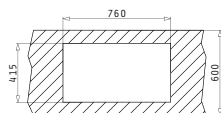

E78

Sink Dimensions: 780 x 435mm  
Bowl Dimensions: 335 x 365 x 150mm / 335 x 365 x 150mm  
Minimum Base Unit: 80cm  
Bowl Overflow

Finish	Ar. Number	Tap Holes	Waste Valves	Packaging
SATIN	<b>100138801</b>	No Tap Holes	Ø92mm, Ø92mm	Carton Sleeve
	<b>100125101</b>	No Tap Holes	Ø60mm, Ø60mm	Carton Sleeve
LINEN	<b>100138901</b>	No Tap Holes	Ø92mm, Ø92mm	Carton Sleeve
	<b>100138501</b>	No Tap Holes	Ø60mm, Ø60mm	Carton Sleeve