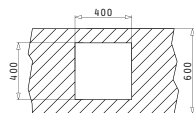

UNDERMOUNT INSTALLATION

Cutout template supplied in packaging