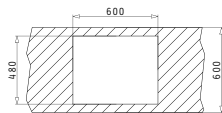

### PYRAGRANITE TETRAGON (61X50) 1B

Sink Dimensions: 610 x 500mm  
Bowl Dimensions: 540 x 400 x 200mm  
Minimum Base Unit: **60cm**  
Bowl Overflow

Cutout template supplied in packaging

	Colour	Ar. Number	Waste Valve	Packaging
GRANITE	BEIGE	<b>075800301</b>	∅92mm	1 Item/ Carton Box
	EXTRA WHITE	<b>077131401</b>	∅92mm	1 Item/ Carton Box
METAL	CHROME	<b>075800901</b>	∅92mm	1 Item/ Carton Box
	GRAPHITE	<b>075800101</b>	∅92mm	1 Item/ Carton Box
	TITANIUM	<b>075801201</b>	∅92mm	1 Item/ Carton Box