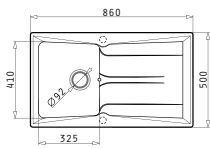

Sink Dimensions: 860 x 500mm
Bowl Dimensions: 325 x 410 x 210mm
Minimum Base Unit: 45cm
Bowl Overflow

Cutout template supplied in packaging

Colour	Ar. Number	Waste Valve	Packaging
WHITE	077400001	Ø92mm	1 Item/Carton Box
GREY	077400601	Ø92mm	1 Item/Carton Box
BEIGE	077400301	Ø92mm	1 Item/Carton Box
SAND	077400701	Ø92mm	1 Item/Carton Box
BLACK	077401001	Ø92mm	1 Item/Carton Box
GRAPHITE	077400101	Ø92mm	1 Item/Carton Box

Carton box includes: Waste valve & space saver siphon.