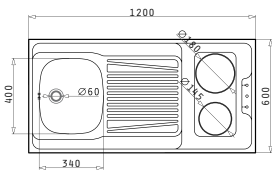

**Proposed Tap**

PANTRY 1B 1D 2 UNEQUAL ELECTRIC HOBS 120x60x5,5cm

Pantry Dimensions: 1200 x 600 x 55mm  
 Bowl Dimensions: 340 x 400 x 150mm  
 Minimum Base Unit: 45cm

Finish	Ar. Number	Bowl Position	Waste Valve	Packaging
SMOOTH	140114101	Reversible	Ø60mm	Sleeve