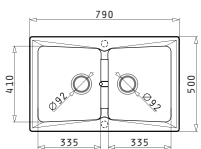

Sink Dimensions: 790 x 500mm
Bowl Dimensions: 335 x 410 x 210mm / 335 x 410 x 210mm
Minimum Base Unit: **80cm**
Bowl Overflow

Cutout template supplied in packaging

Colour	Ar. Number	Waste Valves	Packaging
WHITE	077300001	∅92mm, ∅92mm	1 Item/Carton Box
GREY	077300601	∅92mm, ∅92mm	1 Item/Carton Box
BEIGE	077300301	∅92mm, ∅92mm	1 Item/Carton Box
SAND	077300701	∅92mm, ∅92mm	1 Item/Carton Box
BLACK	077301001	∅92mm, ∅92mm	1 Item/Carton Box
GRAPHITE	077300101	∅92mm, ∅92mm	1 Item/Carton Box

GRANITE

Carton box includes: Waste valves & space saver siphon.