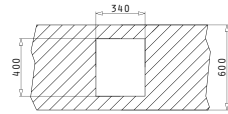

### PYRAGRANITE TETRAGON UNDERMOUNT (34X40) 1B

Outer Dimensions: 380 x 440mm  
Bowl Dimensions: 340 x 400 x 200mm  
Minimum Base Unit: **40cm**  
Bowl Overflow

Cutout template supplied in packaging

	Colour	Ar. Number	Waste Valve	Packaging
GRANITE	BEIGE	<b>077110301</b>	∅92mm	1 Item/ Carton Box
	EXTRA WHITE	<b>077101401</b>	∅92mm	1 Item/ Carton Box
METAL	CHROME	<b>076900901</b>	∅92mm	1 Item/ Carton Box
	GRAPHITE	<b>076900101</b>	∅92mm	1 Item/ Carton Box
	TITANIUM	<b>076901201</b>	∅92mm	1 Item/ Carton Box