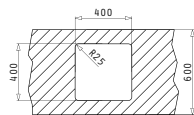

UNDERMOUNT INSTALLATION

Cutout template supplied in packaging