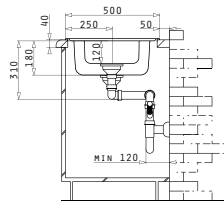

AMALTA  
SERIES  
PREMIUM

AMALTIA (62X50) 1 1/2B

Sink Dimensions: 620 x 500mm  
Bowl Dimensions: 340 x 400 x 180mm / 165 x 290 x 120mm  
Minimum Base Unit: 60cm  
Bowl Overflow

Finish	Ar. Number	Bowl Position	Waste Valves	Packaging
POLISHED	<b>107123301</b>	Reversible 1+1 Tap Holes	Ø92mm, Ø92mm	Carton Sleeve