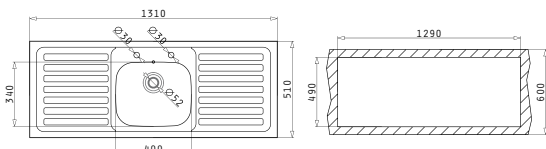

**Shallow bowl to provide easy access to people with disabilities**

Suitable Accessories

Inset

Suitable Waste Fittings

BS INSET (131X51) 1B 2D

Sink Dimensions: 1310 x 510mm  
Bowl Dimensions: 400 x 340 x 150mm  
Minimum Base Unit: 45cm  
Round Bowl Overflow