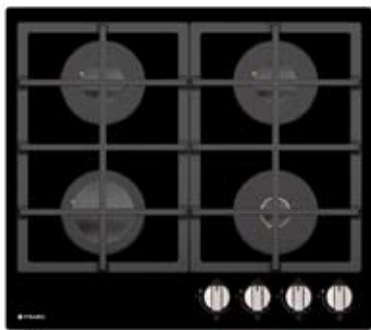

Gas Hob 60CF 471 Black Glass & Cast Iron

INDEPENDENT

Ar. Number

030059501

4 Gas Zones:

1750W

1750W

3000W

1000W

Dimensions: 585 x 510mm

Extra safety device

Automatic ignition (in the knobs)

Cast iron pan support

Accessories set for gas bottle adaption