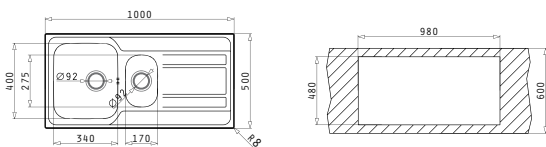

**EASYFIX™**

Proposed Tap

ALADIA

Suitable Accessories

Suitable Waste Fittings

ZEDA (100X50) 1 1/2B 1D

**NEW**  
PRODUCT

Sink Dimensions: 1000 x 500mm  
Bowl Dimensions: 340 x 400 x 165mm / 170 x 275 x 90mm  
Minimum Base Unit: 60cm  
Bowl Overflow