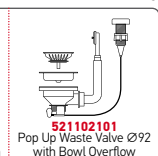

Carton Box includes: Waste valves & space saver siphon.

Proposed Tap

Suitable Accessories

Included Waste Fittings

Suitable Waste Fittings

Cutout template supplied in packaging

TETRAGON (74,5X44) 2B

Sink Dimensions: 745 x 440mm  
Bowl Dimensions: 340 x 400 x 200mm / 340 x 400 x 200mm  
Minimum Base Unit: **80cm**  
Bowl Overflow