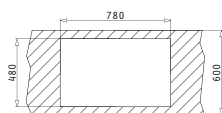

### PYRAGRANITE TETRAGON (79X50) 1B

Sink Dimensions: 790 x 500mm  
Bowl Dimensions: 720 x 400 x 200mm  
Minimum Base Unit: **80cm**  
Bowl Overflow

Cutout template supplied in packaging

	Colour	Ar. Number	Waste Valve	Packaging
GRANITE	BEIGE	<b>075900301</b>	∅92mm	1 Item/ Carton Box
	EXTRA WHITE	<b>077151401</b>	∅92mm	1 Item/ Carton Box
METAL	CHROME	<b>075900901</b>	∅92mm	1 Item/ Carton Box
	GRAPHITE	<b>075900101</b>	∅92mm	1 Item/ Carton Box
	TITANIUM	<b>075901201</b>	∅92mm	1 Item/ Carton Box