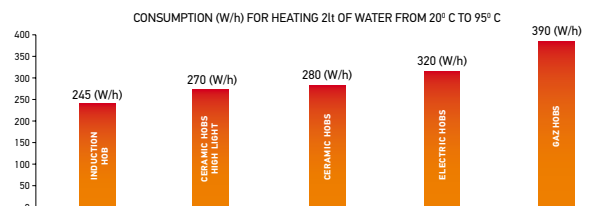

> More cost effective

90% of the absorbed energy is converted into heat directly on the cookware. As soon as the cookware is drawn away the conversion stops immediately without any energy wastage.