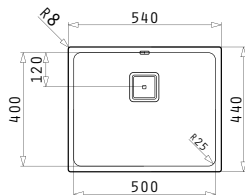

Carton Box includes: Waste valve.

Suitable Accessories

Included Waste Fittings

Suitable Waste Fittings

LUME (50X40) 1B

Outer Dimensions: 540 x 440mm  
Bowl Dimensions: 500 x 400 x 200mm  
Minimum Base Unit: 60cm  
Bowl Overflow