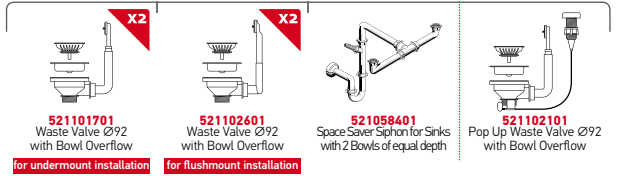

Carton Box includes: Waste valves & space saver siphon.

Suitable Accessories

Included Waste Fittings

Suitable Waste Fittings

Cutout template supplied in packaging

TETRAGON (86,5X44) 2B

Sink Dimensions: 865 x 440mm  
Bowl Dimensions: 400 x 400 x 200mm / 400 x 400 x 200mm  
Minimum Base Unit: **90cm**  
Bowl Overflow