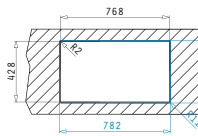

FLUSHMOUNT INSTALLATION