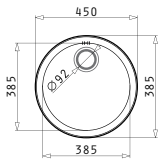

Cutout template supplied in packaging