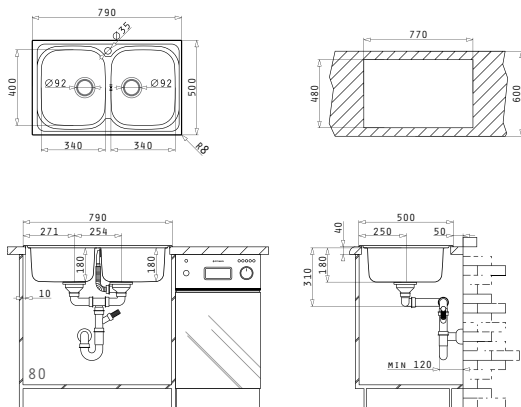

**EASYFIX™**

Proposed Tap

**GUSTO**

Suitable Accessories

Suitable Waste Fittings

AMALTIA (79X50) 2B

Sink Dimensions: 790 x 500mm  
Bowl Dimensions: 340 x 400 x 180mm / 340 x 400 x 180mm  
Minimum Base Unit: 80cm  
Bowl Overflow