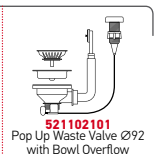

Suitable Waste Fittings