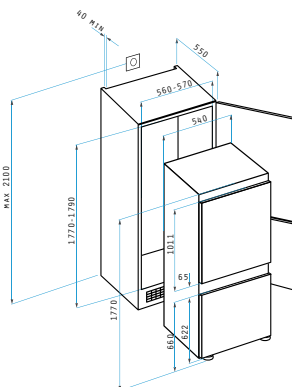

Built-In Refrigerator-Freezer BBI 177

Ar. Number

031000802

Dimensions: 177x54x55cm

3 adjustable tempered glass shelves

2 vegetables drawers

Capacity: 276 lt

Refrigerator: 201 lt

Freezer: 75 lt

Energy efficiency class: A+

Energy consumption: 0,75 kW/ 24h

Climatic class: Normal

Noise level: 41dB

Temperature rise warning

4 Star rating

Automatic defrosting

Multiflow cooling system

Reversible door