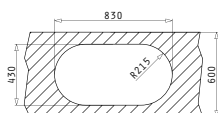

Inset

**EASYFIX™**

Proposed Tap

FESTIVO

Suitable Accessories

				
<b>521097301</b> Waste Valve Ø92 with Bowl Overflow	<b>521055801</b> Siphon for Sinks with 1 Bowl			

SR TWIG 1B 1D

Sink Dimensions: 850 x 450mm  
Bowl Dimensions: Ø360 x 150mm  
Minimum Base Unit: 45cm  
Bowl Overflow