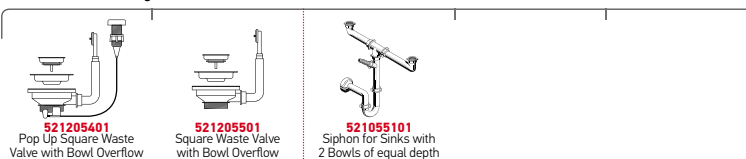

Carton box includes: Pop up waste valve, waste valve & siphon.

Suitable Accessories

Included Waste Fittings

CRYSTALON (116X52) 2B 1D WHITE

Sink Dimensions: 1160 x 520mm  
 Bowl Dimensions: 340 x 400 x 200mm / 340 x 400 x 200mm  
 Minimum Base Unit: 80cm  
 Bowl Overflow