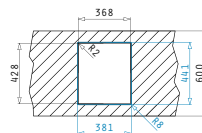

FLUSHMOUNT INSTALLATION