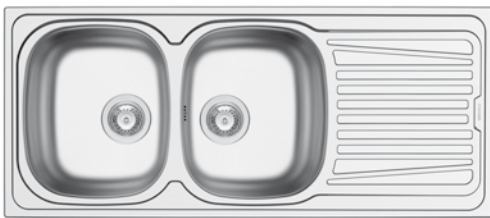

**Shallow bowl to provide easy access to people with disabilities**

Suitable Accessories

Inset

Suitable Waste Fittings

Proposed Tap

SPARTA (116X50) 2B 1D

Sink Dimensions: 1160 x 500mm  
Bowl Dimensions: 340 x 400 x 150mm / 340 x 400 x 150mm  
Minimum Base Unit: 80cm  
Bowl Overflow