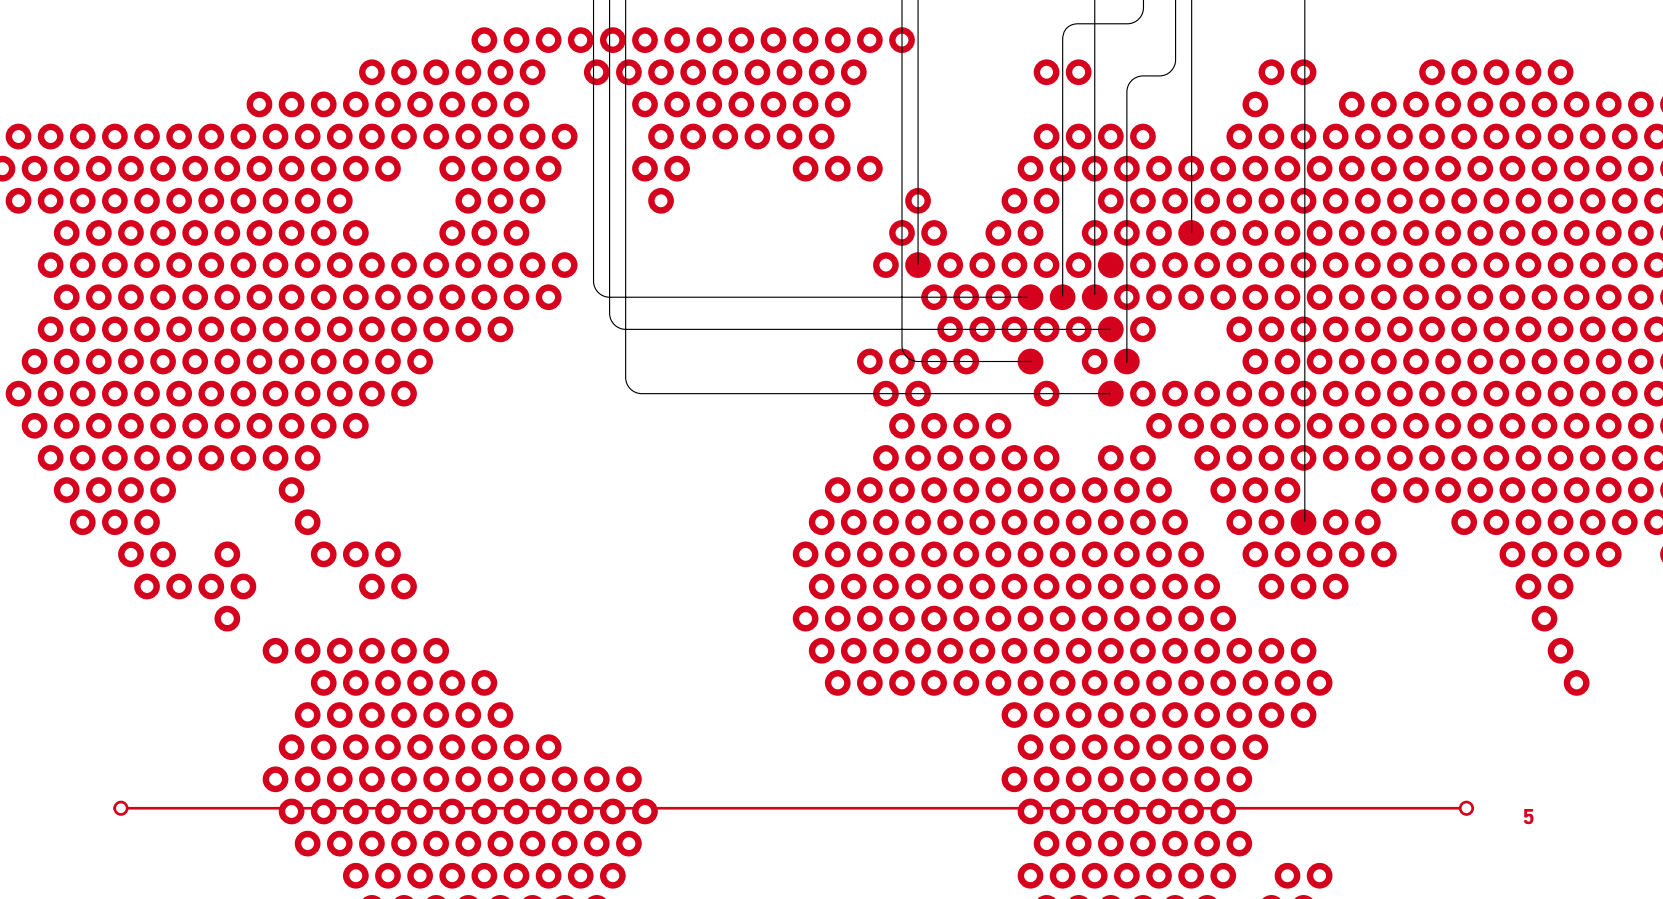

PYRAMIS is one of the leading producers of stainless steel sinks, with a production capacity of over 1.5 million sinks annually. Almost 97% of production is exported.

Simply following its legacy and vision, and utilizing the company's long-term experience, PYRAMIS added to the group production facilities a new contemporary production plant of granite sinks.

The new factory, which is located in an industrial area in Northern Greece, represents an initial investment of more than **€1,000,000** and its initial annually production capacity can exceed **40,000** sinks. Combining high quality materials, advanced research capabilities and the most technologically advanced machinery, PYRAMIS is expanding its range of er with a wider assortment of granite sinks.

| PYRAMIS' products are exported to **65** countries all over the world, owning 9 subsidiaries in **Romania, Germany, United Kingdom, Italy, Poland, Bulgaria, Russia, United Arab Emirates and Czech Republic**. Moreover, PYRAMIS is a leader in the Greek Market and its products are well known for more than 50 years to the Greek family.