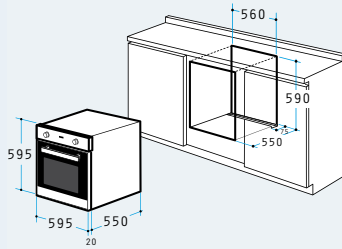

Oven 60IN 1008 Inox

INDEPENDENT

ENERGY
EFFICIENCY
CLASS
A

034006901

Dimensions: 595 x 595 x 570mm

6 functions

Capacity: 61 litres

Push-pull buttons

Safety lock

Digital auto programmer

Double glazed door

Removable inner glass

1 Grid

1 Tray (Dimensions: 450 x 360 x 35mm)

Easy to clean enamelled cavity