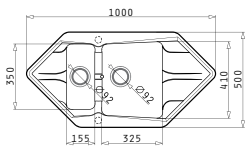

Cutout template supplied in packaging

Colour	Ar. Number	Waste Valves	Packaging
WHITE	077700001	Ø92mm, Ø92mm	1 Item/Carton Box
GREY	077700601	Ø92mm, Ø92mm	1 Item/Carton Box
BEIGE	077700301	Ø92mm, Ø92mm	1 Item/Carton Box
SAND	077700701	Ø92mm, Ø92mm	1 Item/Carton Box
BLACK	077701001	Ø92mm, Ø92mm	1 Item/Carton Box
GRAPHITE	077700101	Ø92mm, Ø92mm	1 Item/Carton Box

Carton box includes: Waste valves & space saver siphon.

Proposed accessories combinations

Steel Colander for the Wooden Chopping Board