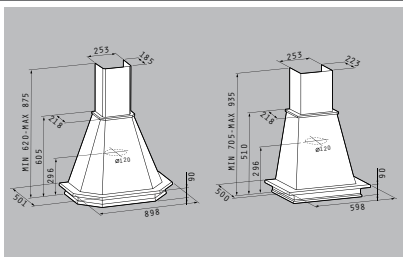

**065018001**

Material: White metal & oak wood

Dimensions: 90cm/60cm

Extraction rate: 600m<sup>3</sup>/h

Noise level: 54dB

Motor: 180W

Halogen lamps

Controls: Sliding buttons