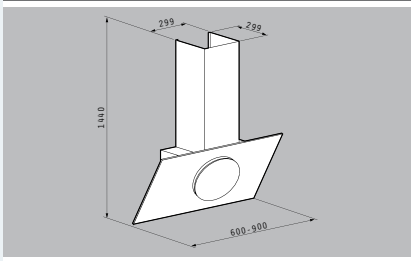

with remote control

*Covered
Metallic Filter*

Material: Black safety glass

Dimensions: 90cm / 60cm

Extraction rate: 1000m³/h

Noise level: 52dB

Motor: 190W

2 halogen spots

Controls: Touch

Metallic filters: 1

065915801
Carbon filter
Required: 2