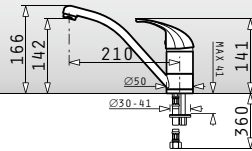

essential Festivo

Single lever mixer tap with ceramic disc mechanism & pull-out spay

essential Modo

Long spout single lever mixer tap with ceramic disc mechanism

essential Mezzo

Single lever mixer tap with ceramic disc mechanism