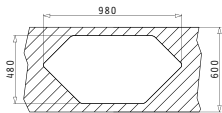

Cutout template supplied in packaging

Colour	Ar. Number	Waste Valves	Packaging
WHITE	077700001	Ø92mm, Ø92mm	1 Item/Carton Box
GREY	077700601	Ø92mm, Ø92mm	1 Item/Carton Box
BEIGE	077700301	Ø92mm, Ø92mm	1 Item/Carton Box
SAND	077700701	Ø92mm, Ø92mm	1 Item/Carton Box
BLACK	077701001	Ø92mm, Ø92mm	1 Item/Carton Box
GRAPHITE	077700101	Ø92mm, Ø92mm	1 Item/Carton Box

Carton box includes: Waste valves & space saver siphon.

Proposed accessories combinations

Steel Colander for the Wooden Chopping Board