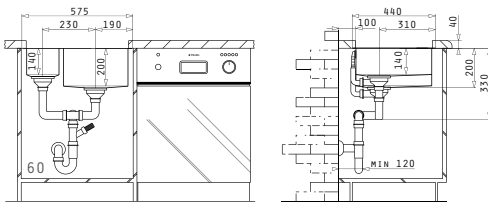

UNDERMOUNT INSTALLATION