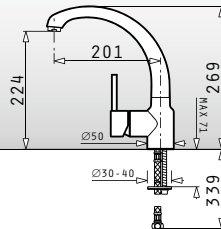

classic **Armonica**

Single lever mixer tap with ceramic disc mechanism