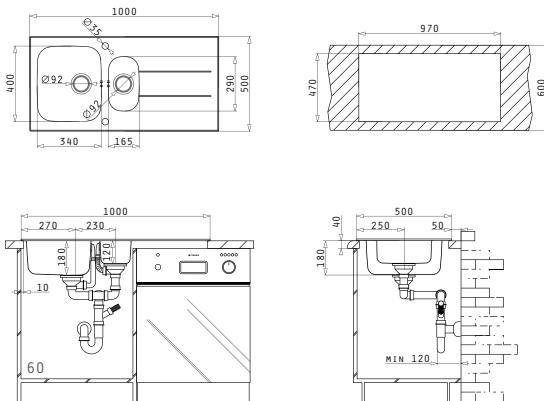

Finish	Ar. Number	Bowl Position	Waste Valves	Packaging
STEEL & BLACK GLASS	109501430	Reversible 1+1 Tap Holes	Ø92mm, Ø92mm	1 Item/Carton Box

Carton box includes: Pop up waste valve, waste valve & siphon.

Suitable Accessories

Included Waste Fittings