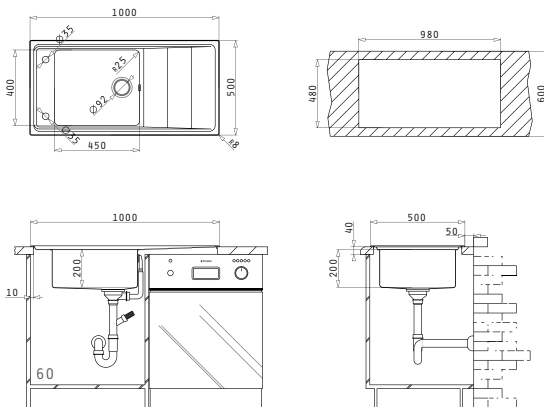

**EASYFIX™**

Proposed Tap

**ALADIA**

Suitable Accessories

Included Waste Fittings

STUDIO (100X50) 1B 1D REV

**NEW**  
PRODUCT

Sink Dimensions: 1000 x 500mm  
Bowl Dimensions: 450 x 400 x 200mm  
Minimum Base Unit: 60cm  
Bowl Overflow