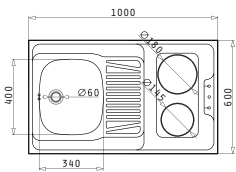

Pantry Dimensions: 1000 x 600 x 55mm
Bowl Dimensions: 340 x 400 x 150mm
Minimum Base Unit: 45cm