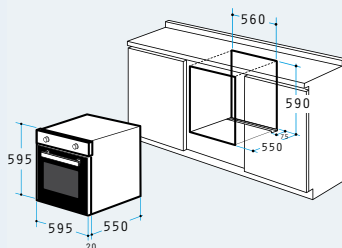

Oven 60IN 1006 Inox

INDEPENDENT

ENERGY
EFFICIENCY
CLASS
A

034006701

Dimensions: 595 x 595 x 570mm

6 functions

Capacity: 61 litres

Double glazed door

Removable inner glass

1 Grid

1 Tray (Dimensions: 450 x 360 x 35mm)

Easy to clean enamelled cavity