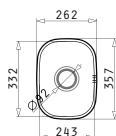

Finish	Ar. Number	Waste Valve	Packaging
POLISHED	100009001	Ø92mm	10 Items / Carton Box