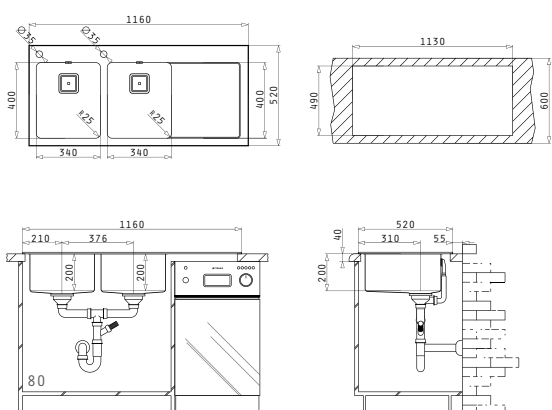

Carton box includes: Pop up waste valve, waste valve & siphon.

Suitable Accessories

Included Waste Fittings

CRYSTALON

CRYSTALON (116X52) 2B 1D BLACK

Sink Dimensions: 1160 x 520mm  
 Bowl Dimensions: 340 x 400 x 200mm / 340 x 400 x 200mm  
 Minimum Base Unit: 80cm  
 Bowl Overflow