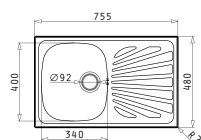

CRETA 1B 1D MARGARITA

Sink Dimensions: 755 x 480mm  
Bowl Dimensions: 340 x 400 x 150mm  
Minimum Base Unit: 45cm  
Bowl Overflow

Finish	Ar. Number	Bowl Position	Waste Valve	Packaging
SATIN	<b>100125901</b>	Reversible No Tap Holes	∅92mm	Carton Sleeve
	<b>100126101</b>	Reversible No Tap Holes	∅60mm	Carton Sleeve
LINEN	<b>100128301</b>	Reversible No Tap Holes	∅92mm	Carton Sleeve
	<b>100128201</b>	Reversible No Tap Holes	∅60mm	Carton Sleeve