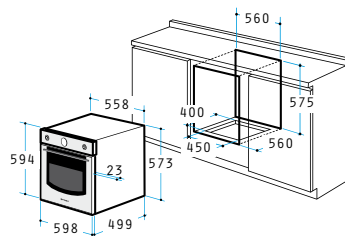

Oven 60IN 1040 Rustic Beige

INDEPENDENT

ENERGY EFFICIENCY CLASS
A

Ar. Number

034007803

Dimensions: 598 x 594 x 522mm

8 Functions

Capacity: 56 litres

Analog clock

Analog end cooking timer

Double glazed door

Removable inner glass

2 Grids

2 Trays (Dimensions: 462 x 368 x 45mm)

Side racks

Easy to clean enamelled cavity