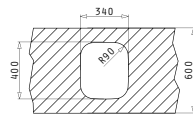

Undermount

Suitable Waste Fittings

**521097901**  
Pop Up Waste Valve Ø92  
with Bowl Overflow

**521097301**  
Waste Valve Ø92  
with Bowl Overflow

IRIS (34X40) UM

Outer Dimensions: 362 x 422mm  
Bowl Dimensions: 340 x 400 x 180mm  
Minimum Base Unit: 40cm  
Bowl Overflow