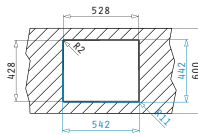

FLUSHMOUNT INSTALLATION