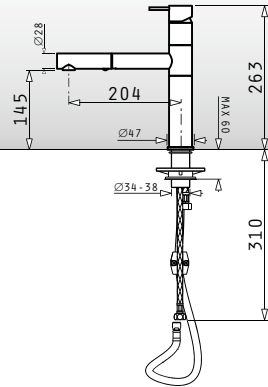

premium **Gusto**

Single lever mixer tap with ceramic disc mechanism

Type: CHROME  
Ar. Number: **095071001**

premium **Vibrato**

Single lever mixer tap with ceramic disc mechanism & pull-out spay

**NEW**  
PRODUCT