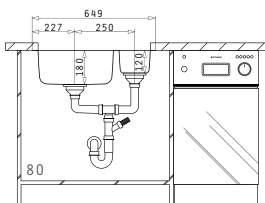

DIONE (65X40) 1 1/2B UM

Sink Dimensions: 649 x 396mm  
Bowl Dimensions: 400 x 340 x 180mm / 165 x 290 x 120mm  
Minimum Base Unit: 80cm  
Bowl Overflow

Cutout template supplied in packaging

Finish	Ar. Number	Bowl Position	Waste Valves	Packaging
POLISHED	<b>109400430</b>	Big Bowl Left	Ø92mm, Ø92mm	1 Item/Carton Box
POLISHED	<b>109400830</b>	Big Bowl Right	Ø92mm, Ø92mm	1 Item/Carton Box