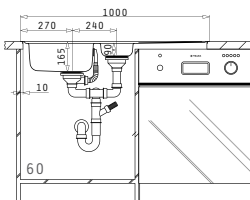

ATHENA (86X50) 1B 1D FLUSHMOUNT

Sink Dimensions: 860 x 500mm
Bowl Dimensions: 340 x 400 x 180mm
Minimum Base Unit: 45cm
Bowl Overflow

Cutout template supplied in packaging

Finish	Ar. Number	Bowl Position	Waste Valve	Packaging
POLISHED	101140401	Reversible No Tap Holes	Ø92mm	Carton Sleeve

ROTA

Suitable Accessories

525006501
Wooden
Chopping Board

521006301
Ø92 Waste Valve
Cover

Suitable Waste Fittings

521097901
Pop Up Waste Valve Ø92
with Bowl Overflow

521097301
Waste Valve Ø92
with Bowl Overflow

521058301
Space Saver Siphon for
Sinks with 1 Bowl

521055801
Siphon for Sinks
with 1 Bowl

ATHENA (100X50) 1 1/2B 1D FLUSHMOUNT

Sink Dimensions: 1000 x 500mm
Bowl Dimensions: 340 x 400 x 165mm / 170 x 275 x 90mm
Minimum Base Unit: 60cm
Bowl Overflow

Cutout template supplied in packaging

Finish	Ar. Number	Bowl Position	Waste Valves	Packaging
POLISHED	101140601	Reversible No Tap Holes	Ø92mm, Ø92mm	Carton Sleeve

GUSTO

Suitable Accessories

525006501
Wooden
Chopping Board

043001001
Steel
Colander

521006301
Ø92 Waste Valve
Cover

Suitable Waste Fittings

521097901
Pop Up Waste Valve Ø92
with Bowl Overflow

521097301
Waste Valve Ø92
with Bowl Overflow

521097201
Waste Valve
Ø92