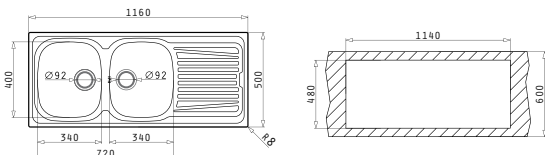

**Shallow bowl to provide easy access to people with disabilities**

Suitable Accessories

Inset

Suitable Waste Fittings

Proposed Tap

SPARTA (116X50) 2B 1D

Sink Dimensions: 1160 x 500mm  
Bowl Dimensions: 340 x 400 x 150mm / 340 x 400 x 150mm  
Minimum Base Unit: 80cm  
Bowl Overflow