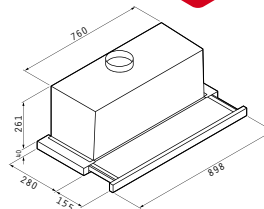

Sliding Turbo 90cm

ESSENTIAL

NEW
PRODUCT

Ar. Number

065017601

Color: inox

Dimensions: 90cm

Controls: Push buttons

Halogen lamps

Motor: Turbo/230W

Noise level: 55dB

Extraction rate: 950m³/h

Metallic filters: 2