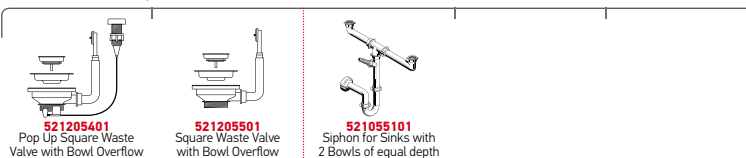

Included Waste Fittings