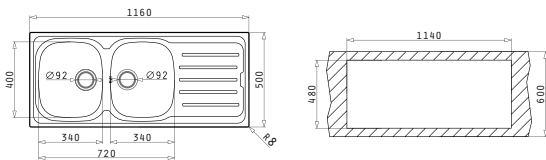

Inset

Suitable Waste Fittings

Proposed Tap

VERA (116X50) 2B 1D

Sink Dimensions: 1160 x 500mm  
Bowl Dimensions: 340 x 400 x 150mm / 340 x 400 x 150mm  
Minimum Base Unit: 80cm  
Bowl Overflow

Finish	Ar. Number	Bowl Position	Waste Valves	Packaging
SATIN	100177701	Reversible No Tap Holes	Ø92mm, Ø92mm	Carton Sleeve
LINEN	100178001	Reversible No Tap Holes	Ø92mm, Ø92mm	Carton Sleeve