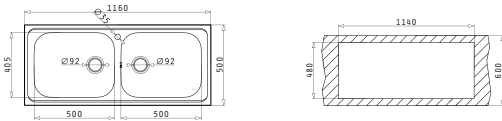

NEW
PRODUCT

Sink Dimensions: 1160 x 500mm
Bowl Dimensions: 500 x 400 x 300mm / 500 x 400 x 300mm
Minimum Base Unit: 110cm
Bowl Overflow