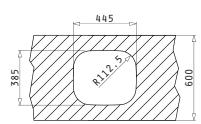

Suitable Accessories

Proposed Tap

Suitable Waste Fittings

KIBA SQUARE

Outer Dimensions: 465 x 405mm  
 Bowl Dimensions: 400 x 340 x 150mm  
 Minimum Base Unit: 45cm  
 Bowl Overflow

Finish	Ar. Number	Waste Valve	Packaging
POLISHED	100080101	Ø92mm	10 Items/Carton Box
POLISHED	100080001	Ø60mm	10 Items/Carton Box