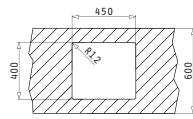

UNDERMOUNT INSTALLATION

Cutout template supplied in packaging