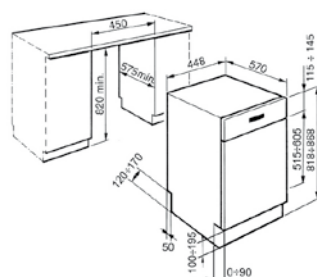

Dishwasher DWC 45SI

SEMI INTEGRATED

Ar. Number

033000303

Dimensions: 45cm

Capacity: 10 Place settings

Panel colour: inox

Noise level: 50dB

Program temperatures: 45°-55°-65°

Full Aqua Stop System

Energy efficiency class A

Washing efficiency class A

Drying efficiency class A

Operation switch: Electronic

Number of programs: 8

On/Off function light

Salt light

Inox filter

Water softener system

Steam protection