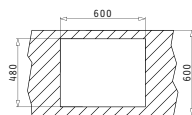

ATHENA (62X50) 1B 1D

Finish	Ar. Number	Bowl Position	Waste Valve	Packaging
SATIN	100187101	Reversible 1+1 Tap Holes	Ø92mm	Carton Sleeve
LINEN	100187201	Reversible 1+1 Tap Holes	Ø92mm	Carton Sleeve
POLISHED	101104701	Reversible 1+1 Tap Holes	Ø92mm	Carton Sleeve

Sink Dimensions: 620 x 500mm
Bowl Dimensions: 340 x 400 x 180mm
Minimum Base Unit: 45cm
Bowl Overflow

EASYFIX™

Proposed Tap

ROTA

Suitable Accessories

Suitable Waste Fittings

ATHENA EXTRA (62X50) 1 1/2B

Finish	Ar. Number	Tap Holes	Waste Valves	Packaging
LINEN	101230401	Reversible 1+1 Tap Holes	Ø92mm, Ø92mm	Carton Sleeve
POLISHED	101200401	Reversible 1+1 Tap Holes	Ø92mm, Ø92mm	Carton Sleeve

Sink Dimensions: 620 x 500mm
Bowl Dimensions: 340 x 400 x 180mm / 165 x 290 x 120mm
Minimum Base Unit: 80cm
Bowl Overflow

EASYFIX™

Proposed Tap

ALEGRETO

Suitable Accessories

Suitable Waste Fittings