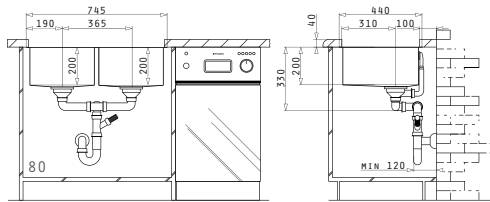

UNDERMOUNT INSTALLATION

FLUSHMOUNT INSTALLATION