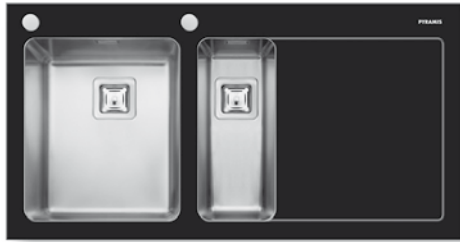

Carton box includes: Pop up waste valve & siphon.

Suitable Accessories

Included Waste Fittings

CRYSTALON (100X52) 1 1/2B 1D BLACK

Sink Dimensions: 1000 x 520mm  
Bowl Dimensions: 340 x 400 x 200mm / 170 x 400 x 140mm  
Minimum Base Unit: 60cm  
Bowl Overflow

Carton box includes: Pop up waste valve, waste valve & siphon.

Suitable Accessories

Included Waste Fittings

CRYSTALON (100X52) 1 1/2B 1D WHITE

Sink Dimensions: 1000 x 520mm  
Bowl Dimensions: 340 x 400 x 200mm / 170 x 400 x 140mm  
Minimum Base Unit: 60cm  
Bowl Overflow