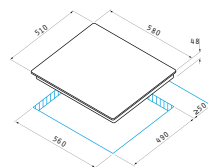

Hob 58HL 632 Touch Beveled

INDEPENDENT

Ar. Number

030025302