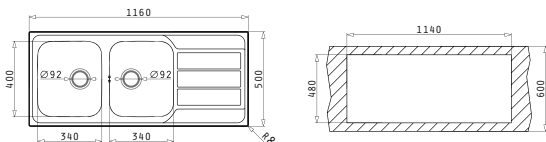

**EASYFIX™**

Proposed Tap

Suitable Accessories

Suitable Waste Fittings

ATHENA (116X50) 2B 1D

Sink Dimensions: 1160 x 500mm  
Bowl Dimensions: 340 x 400 x 165mm / 340 x 400 x 165mm  
Minimum Base Unit: 80cm  
Bowl Overflow