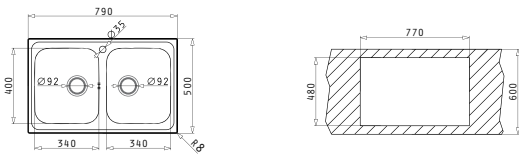

Suitable Accessories

Suitable Waste Fittings

ATHENA (79X50) 2B

Sink Dimensions: 790 x 500mm  
Bowl Dimensions: 340 x 400 x 165mm / 340 x 400 x 165mm  
Minimum Base Unit: 80cm  
Bowl Overflow

Finish	Ar. Number	Tap Holes	Waste Valves	Packaging
SATIN	<b>100178801</b>	1 Tap Hole	Ø92mm, Ø92mm	Carton Sleeve
LINEN	<b>100180301</b>	1 Tap Hole	Ø92mm, Ø92mm	Carton Sleeve
POLISHED	<b>101100601</b>	1 Tap Hole	Ø92mm, Ø92mm	Carton Sleeve

**EASYFIX™**

Proposed Tap

Suitable Accessories

Suitable Waste Fittings

ATHENA (86X50) 1B 1D

Sink Dimensions: 860 x 500mm  
Bowl Dimensions: 340 x 400 x 180mm  
Minimum Base Unit: 45cm  
Bowl Overflow

Finish	Ar. Number	Bowl Position	Waste Valve	Packaging
SATIN	<b>100178901</b>	Reversible No Tap Holes	Ø92mm	Carton Sleeve
LINEN	<b>100180401</b>	Reversible No Tap Holes	Ø92mm	Carton Sleeve
POLISHED	<b>101100701</b>	Reversible No Tap Holes	Ø92mm	Carton Sleeve