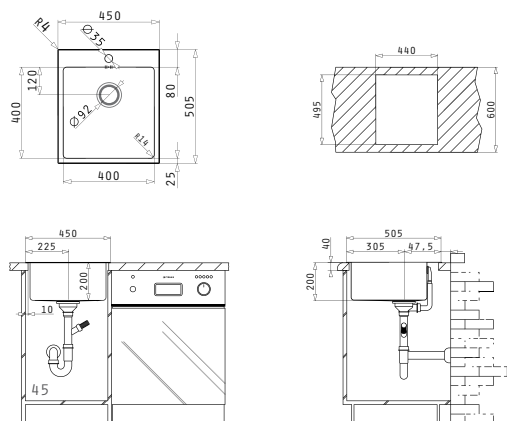

ISTROS (40X40) 1B

Sink Dimensions: 450 x 505mm  
Bowl Dimensions: 400 x 400 x 200mm  
Minimum Base Unit: 45cm  
Bowl Overflow

Finish	Ar. Number	Tap Holes	Waste Valve	Packaging
POLISHED	<b>100098101</b>	1 Tap Hole	Ø92mm	1 Item/Carton Box