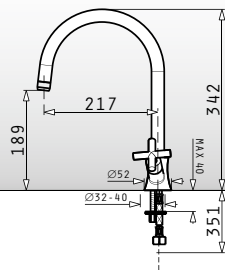

classic **Alegreto**

Dual lever mixer tap with ceramic disc mechanisms