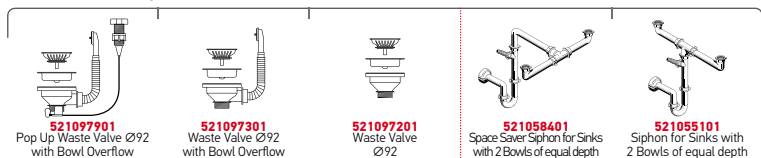

**EASYFIX™**

Proposed Tap

Suitable Accessories

Suitable Waste Fittings

ATHENA (116X50) 2B 1D

Sink Dimensions: 1160 x 500mm  
Bowl Dimensions: 340 x 400 x 165mm / 340 x 400 x 165mm  
Minimum Base Unit: 80cm  
Bowl Overflow

**EASYFIX™**

Proposed Tap

Suitable Accessories

Suitable Waste Fittings

ATHENA EXTRA (116X50) 2B 1D

**NEW**  
PRODUCT

Sink Dimensions: 1160 x 500mm  
Bowl Dimensions: 340 x 400 x 190mm / 340 x 400 x 190mm  
Minimum Base Unit: **80cm**  
Bowl Overflow