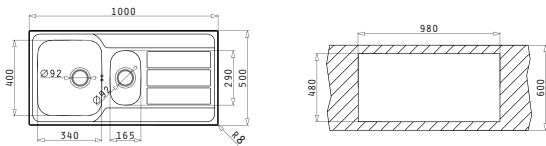

NEW
PRODUCT

Sink Dimensions: 1000 x 500mm
Bowl Dimensions: 340 x 400 x 180mm / 165 x 290 x 120mm
Minimum Base Unit: 60cm
Bowl Overflow