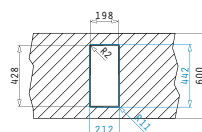

ASTRIS (17X40) 1B

Outer Dimensions: 210 x 440mm  
Bowl Dimensions: 170 x 400 x 170mm  
Minimum Base Unit: 30cm  
Bowl Overflow

UNDERMOUNT INSTALLATION

Cutout template supplied in packaging

FLUSHMOUNT INSTALLATION