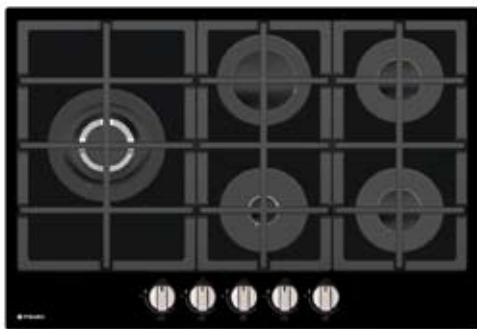

Gas Hob 75CF 511 Wok Black Glass & Cast Iron

INDEPENDENT

Ar. Number

030026401

5 Gas Zones:

3800W (WOK)

3000W

1750W

1000W

1750W

Dimensions: 750 x 510mm

Extra safety device

Automatic ignition (in the knobs)

Cast iron pan support

Accessories set for gas bottle adaption

HOBS