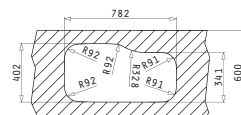

Cutout template supplied in packaging