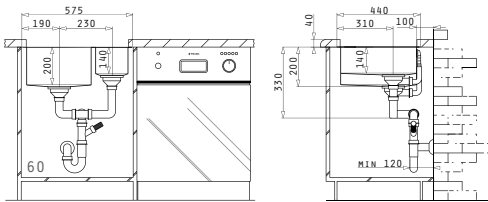

UNDERMOUNT INSTALLATION