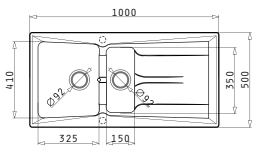

Sink Dimensions: 1000 x 500mm
Bowl Dimensions: 325 x 410 x 210mm / 150 x 350 x 130mm
Minimum Base Unit: **60cm**
Bowl Overflow

Cutout template supplied in packaging

Colour	Ar. Number	Waste Valves	Packaging
WHITE	077600001	∅92mm, ∅92mm	1 Item/Carton Box
GREY	077600601	∅92mm, ∅92mm	1 Item/Carton Box
BEIGE	077600301	∅92mm, ∅92mm	1 Item/Carton Box
SAND	077600701	∅92mm, ∅92mm	1 Item/Carton Box
BLACK	077601001	∅92mm, ∅92mm	1 Item/Carton Box
GRAPHITE	077600101	∅92mm, ∅92mm	1 Item/Carton Box

Carton box includes: Waste valves & space saver siphon.