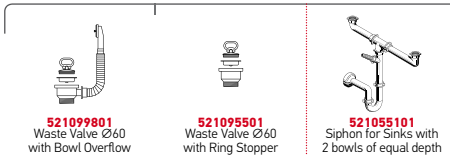

Suitable Waste Fittings