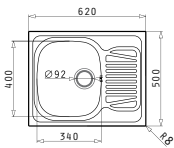

Finish	Ar. Number	Waste Valve	Packaging
POLISHED	<b>10008401</b>	Ø92mm	4 Items / Carton Box

Suitable Accessories

Undermount

Suitable Waste Fittings

SPARTA  
SERIES  
ESSENTIAL

SPARTA (62X50) 1B 1D

Sink Dimensions: 620 x 500mm  
Bowl Dimensions: 340 x 400 x 150mm  
Minimum Base Unit: 45cm  
Bowl Overflow