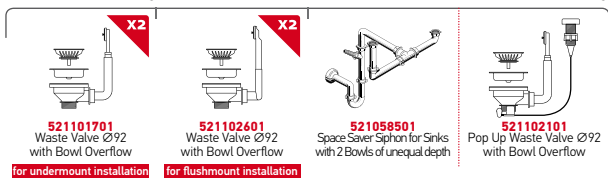

Carton Box includes: Waste valves & space saver siphon.

Proposed Tap

Suitable Accessories

Included Waste Fittings

Suitable Waste Fittings

Cutout template supplied in packaging

TETRAGON (74,5X44) 2B

Sink Dimensions: 745 x 440mm  
Bowl Dimensions: 340 x 400 x 200mm / 340 x 400 x 200mm  
Minimum Base Unit: **80cm**  
Bowl Overflow