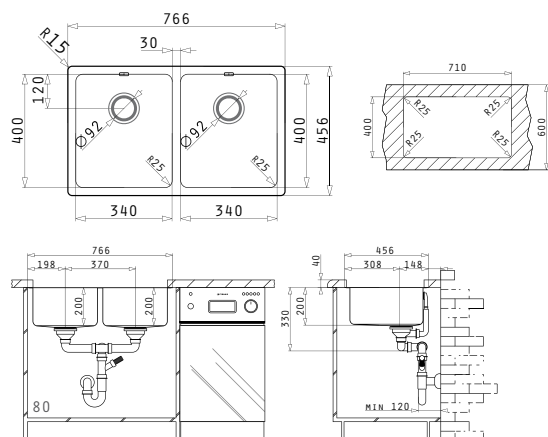

Suitable Accessories

Included Waste Fittings

Suitable Waste Fittings

LYDIA (77X44) 2B

Sink Dimensions: 776 x 456mm  
Bowl Dimensions: 340 x 400 x 200mm / 340 x 400 x 200mm  
Minimum Base Unit: **80cm**  
Bowl Overflow