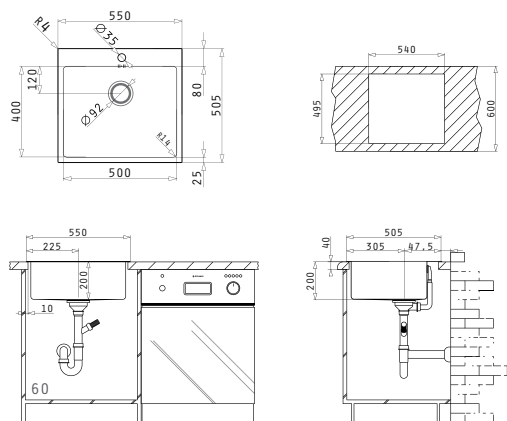

ISTROS (40X40) 1B

Sink Dimensions: 450 x 505mm  
Bowl Dimensions: 400 x 400 x 200mm  
Minimum Base Unit: 45cm  
Bowl Overflow

Finish	Ar. Number	Tap Holes	Waste Valve	Packaging
POLISHED	<b>100098101</b>	1 Tap Hole	Ø92mm	1 Item/Carton Box

Carton Box includes: Waste valve & siphon.

Suitable Accessories

Included Waste Fittings

Suitable Waste Fittings

ISTROS (50X40) 1B

Sink Dimensions: 550 x 505mm  
Bowl Dimensions: 500 x 400 x 200mm  
Minimum Base Unit: 60cm  
Bowl Overflow