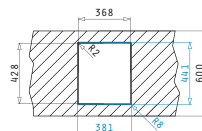

FLUSHMOUNT INSTALLATION

Finish	Installation Type	Ar. Number	Waste Valve	Packaging
BRUSHED	UNDERMOUNT	100090101	Ø92mm	1 Item/Carton Box
BRUSHED	FLUSHMOUNT	100090701	Ø92mm	1 Item/Carton Box

Carton Box includes: Waste valve.