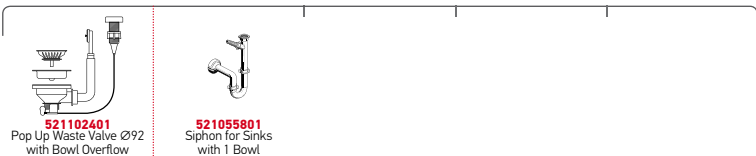

Included Waste Fittings

521102401
Pop Up Waste Valve Ø92
with Bowl Overflow

521055801
Siphon for Sinks
with 1 Bowl