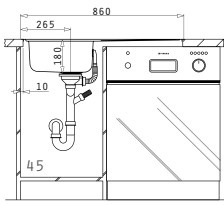

ATHENA (86X50) 1B 1D FLUSHMOUNT

Sink Dimensions: 860 x 500mm
Bowl Dimensions: 340 x 400 x 180mm
Minimum Base Unit: 45cm
Bowl Overflow

Cutout template supplied in packaging

Finish	Ar. Number	Bowl Position	Waste Valve	Packaging
POLISHED	101140401	Reversible No Tap Holes	Ø92mm	Carton Sleeve

ROTA

Suitable Accessories

525006501
Wooden
Chopping Board

521006301
Ø92 Waste Valve
Cover

Suitable Waste Fittings

521097901
Pop Up Waste Valve Ø92
with Bowl Overflow

521097301
Waste Valve Ø92
with Bowl Overflow

521058301
Space Saver Siphon for
Sinks with 1 Bowl

521055801
Siphon for Sinks
with 1 Bowl

ATHENA (100X50) 1 1/2B 1D FLUSHMOUNT

Sink Dimensions: 1000 x 500mm
Bowl Dimensions: 340 x 400 x 165mm / 170 x 275 x 90mm
Minimum Base Unit: 60cm
Bowl Overflow

Cutout template supplied in packaging

Finish	Ar. Number	Bowl Position	Waste Valves	Packaging
POLISHED	101140601	Reversible No Tap Holes	Ø92mm, Ø92mm	Carton Sleeve

GUSTO

Suitable Accessories

525006501
Wooden
Chopping Board

043001001
Steel
Colander

521006301
Ø92 Waste Valve
Cover

Suitable Waste Fittings

521097901
Pop Up Waste Valve Ø92
with Bowl Overflow

521097301
Waste Valve Ø92
with Bowl Overflow

521097201
Waste Valve
Ø92