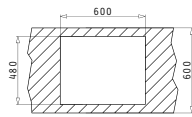

Finish	Ar. Number	Waste Valve	Packaging
POLISHED	<b>10008401</b>	Ø92mm	4 Items / Carton Box

Suitable Accessories

Undermount

Suitable Waste Fittings

SPARTA  
SERIES  
ESSENTIAL

SPARTA (62X50) 1B 1D

Sink Dimensions: 620 x 500mm  
Bowl Dimensions: 340 x 400 x 150mm  
Minimum Base Unit: 45cm  
Bowl Overflow