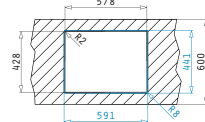

FLUSHMOUNT INSTALLATION