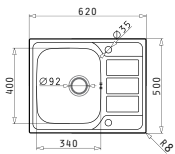

Sink Dimensions: 620 x 500mm  
Bowl Dimensions: 340 x 400 x 180mm  
Minimum Base Unit: 45cm  
Bowl Overflow

**EASYFIX™**

Proposed Tap

ROTA

Suitable Accessories

Suitable Waste Fittings

ATHENA EXTRA (62X50) 1 1/2B