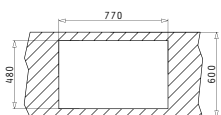

### PYRAGRANITE ALAZIA (79X50) 1B 1D

Sink Dimensions: 790 x 500mm  
Bowl Dimensions: 340 x 420 x 205mm  
Minimum Base Unit: 45cm  
Bowl Overflow

Cutout template supplied in packaging

Colour	Ar. Number	Waste Valve	Packaging
SNOW	<b>079810511</b>	Ø92mm	1 Item/ Carton Box
CARBON	<b>079810611</b>	Ø92mm	1 Item/ Carton Box
BEIGE	<b>079810711</b>	Ø92mm	1 Item/ Carton Box
MOCHA	<b>079810811</b>	Ø92mm	1 Item/ Carton Box