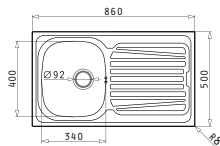

Inset

**EASYFIX™**

Proposed Tap

SPARTA (86X50) 1B 1D

Sink Dimensions: 860 x 500mm  
Bowl Dimensions: 340 x 400 x 150mm  
Minimum Base Unit: 45cm  
Bowl Overflow

Finish	Ar. Number	Bowl Position	Waste Valve	Packaging
SATIN	100129801	Reversible No Tap Holes	Ø92mm	Carton Sleeve
LINEN	100133401	Reversible 1+1 Tap Holes	Ø92mm	Carton Sleeve