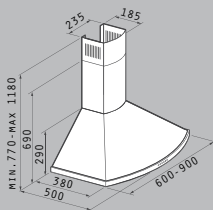

Material: Inox

Dimensions: 90cm/60cm

Extraction rate: 800m³/h

Noise level: 55dB

Motor: Turbo/250W

Halogen lamps

Controls: Push buttons

Metallic filters: 2 (90cm), 2 (60cm)

065099801
Carbon filter
Required: 2