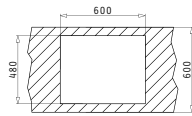

AMALTA  
SERIES  
PREMIUM

AMALTIA (62X50) 1 1/2B

Sink Dimensions: 620 x 500mm  
Bowl Dimensions: 340 x 400 x 180mm / 165 x 290 x 120mm  
Minimum Base Unit: 60cm  
Bowl Overflow

Finish	Ar. Number	Bowl Position	Waste Valves	Packaging
POLISHED	<b>107123301</b>	Reversible 1+1 Tap Holes	Ø92mm, Ø92mm	Carton Sleeve