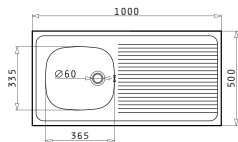

Sink Dimensions: 1000 x 500mm
Bowl Dimensions: 365 x 335 x 150mm
Minimum Base Unit: 45cm
Bowl Overflow