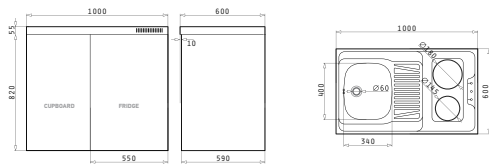

Bowl Position	Ar. Number	Tap Holes	Waste Valve
Right Hand	172004701	No Tap Holes	Ø60mm
Left Hand	173004701	No Tap Holes	Ø60mm

i Packaging includes: Waste valve

Built-In Hobs

- 1 Rapid Cooking Plate 145mm, 1500W
- 1 Normal Cooking Plate 180mm, 1500W
- Thermostat on both plates
- 2 Switches of 7 Levels

4 Star Zanussi Fridge

- Voltage-Frequency: 230V- 50Hz
- Capacity: 140L
- Dimensions: 55 x 59 x 82cm
- Freezer
- Adjustable Shelves

White Wooden Storage Cabinet with Shelf

- Dimensions: 45 x 59 x 82cm

Accessories

Proposed Tap

Bowl Position	Ar. Number	Tap Holes	Waste Valve
Right Hand	170002501	No Tap Holes	Ø60mm
Left Hand	170002601	No Tap Holes	Ø60mm

i Packaging includes: Waste valve

Built-In Hobs

- 1 Rapid Cooking Plate 145mm, 1500W
- 1 Normal Cooking Plate 180mm, 1500W
- Thermostat on both plates
- 2 Switches of 7 Levels

4 Star Zanussi Fridge

- Voltage-Frequency: 230V- 50Hz
- Capacity: 140L
- Dimensions: 55 x 59 x 82cm
- Freezer
- Adjustable Shelves

White Metallic Storage Cabinet with Shelf

- Dimensions: 45 x 59 x 82cm

Accessories

Proposed Tap

Bowl Position	Ar. Number	Tap Holes	Waste Valve
Right Hand	170002901	No Tap Holes	Ø60mm
Left Hand	170003001	No Tap Holes	Ø60mm

i Packaging includes: Waste valve

Built-In Hobs

- 1 Rapid Cooking Plate 145mm, 1500W
- 1 Normal Cooking Plate 180mm, 1500W
- Thermostat on both plates
- 2 Switches of 7 Levels

4 Star Zanussi Fridge

- Voltage-Frequency: 230V- 50Hz
- Capacity: 140L
- Dimensions: 55 x 59 x 82cm
- Freezer
- Adjustable Shelves

White Metallic Storage Cabinet with Shelf

- Dimensions: 65 x 59 x 82cm

Accessories

Proposed Tap