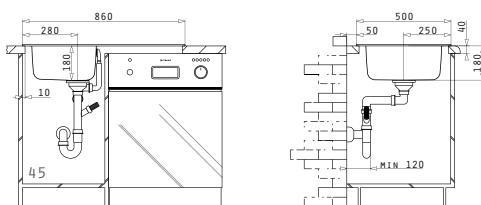

Finish	Ar. Number	Bowl Position	Waste Valve	Packaging
STEEL & WHITE GLASS	109501330	Reversible 1+1 Tap Holes	Ø92mm	1 Item/Carton Box

Carton box includes: Pop up waste valve & siphon.

Sink Dimensions: 860 x 500mm
Bowl Dimensions: 340 x 400 x 180mm
Minimum Base Unit: 45cm
Bowl Overflow