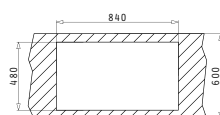

Suitable Accessories

Suitable Waste Fittings

Inset

**EASYFIX™**

Proposed Tap

SPARTA (86X50) 2B

Sink Dimensions: 860 x 500mm  
Bowl Dimensions: 340 x 400 x 150mm / 340 x 400 x 150mm  
Minimum Base Unit: 80cm  
Bowl Overflow