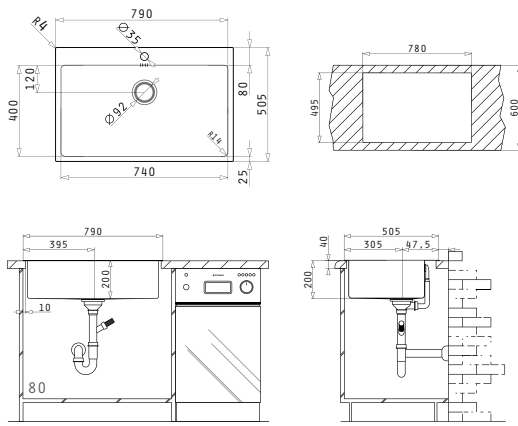

Carton Box includes: Waste valve & siphon.

Suitable Accessories

Included Waste Fittings

Suitable Waste Fittings

ISTROS (50X40) 1B

Sink Dimensions: 550 x 505mm  
Bowl Dimensions: 500 x 400 x 200mm  
Minimum Base Unit: 60cm  
Bowl Overflow

ISTROS (74X40) 1B

Sink Dimensions: 790 x 505mm  
Bowl Dimensions: 740 x 400 x 200mm  
Minimum Base Unit: 80cm  
Bowl Overflow

Finish	Ar. Number	Tap Holes	Waste Valve	Packaging
POLISHED	<b>100098301</b>	1 Tap Hole	Ø92mm	1 Item/Carton Box