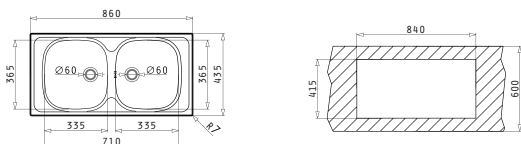

E33/33

Sink Dimensions: 860 x 435mm  
Bowl Dimensions: 335 x 365 x 150mm / 335 x 365 x 150mm  
Minimum Base Unit: 80cm  
Bowl Overflow

Finish	Ar. Number	Tap Holes	Waste Valves	Packaging
SATIN	100150801	1 Tap Hole	Ø60mm, Ø60mm	Carton Sleeve
LINEN	100150901	1 Tap Hole	Ø60mm, Ø60mm	Carton Sleeve