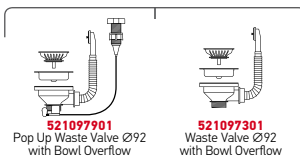

Undermount

Suitable Waste Fittings