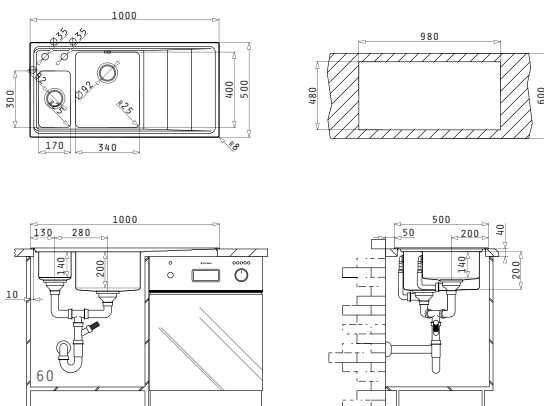

Included Waste Fittings

STUDIO (100X50) 1 1/2B 1D

Sink Dimensions: 1000 x 500mm  
Bowl Dimensions: 170 x 300 x 140mm / 340 x 400 x 200mm  
Minimum Base Unit: 60cm  
Bowl Overflow

Finish	Ar. Number	Bowl Position	Waste Valves	Packaging
POLISHED	<b>107149430</b>	Left Hand Bowls 2 Tap Holes	Ø92mm, Ø92mm	1 Item/Carton Box
POLISHED	<b>107149330</b>	Right Hand Bowls 2 Tap Holes	Ø92mm, Ø92mm	1 Item/Carton Box