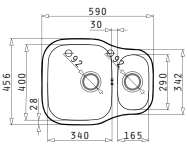

Cutout template supplied in packaging