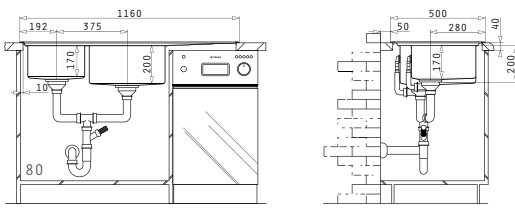

Carton box includes: Pop up waste valve, waste valve & siphon.

**EASYFIX™**

Suitable Accessories

Included Waste Fittings

STUDIO (116X50) 2B 1D

Sink Dimensions: 1160 x 500mm  
 Bowl Dimensions: 300 x 340 x 170mm / 400 x 400 x 200mm  
 Minimum Base Unit: 80cm  
 Bowl Overflow