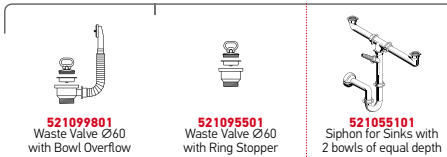

4 Sides Down

Suitable Waste Fittings