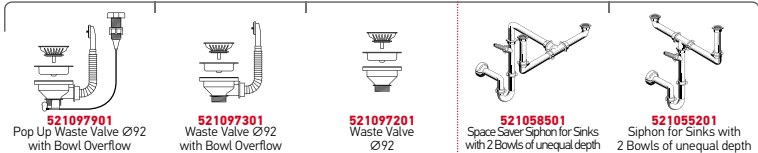

LINEN	<b>108752301</b>	Reversible 1+1 Tap Holes	Ø92mm, Ø92mm	Carton Sleeve
-------	------------------	-----------------------------	--------------	---------------

**EASYFIX™**

Suitable Accessories

Inset

Suitable Waste Fittings

JUMBO TWIN 2B

Sink Dimensions: 960 x 480mm  
Bowl Dimensions: 400 x 400 x 200mm / 400 x 400 x 200mm  
Minimum Base Unit: 90cm  
Bowl Overflow

Finish	Ar. Number	Tap Holes	Waste Valves	Packaging
POLISHED	<b>108718201</b>	1 Tap Hole	Ø92mm, Ø92mm	Carton Sleeve