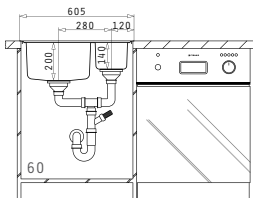

<b>521102401</b> Pop Up Waste Valve Ø92 with Bowl Overflow	<b>521095801</b> Siphon for Sinks with 1 Bowl

PELLA (60,5X52) 1 1/2B

Sink Dimensions: 605 x 520mm  
Bowl Dimensions: 340 x 400 x 200mm / 170 x 400 x 140mm  
Minimum Base Unit: 60cm  
Bowl Overflow