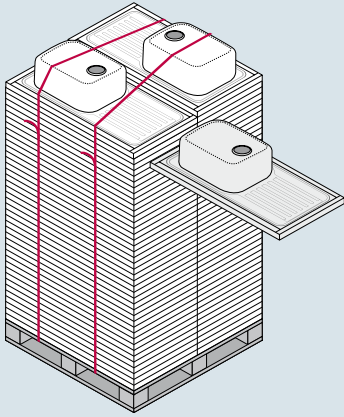

PALLET OF SINKS MULTIPACKED IN CARTON BOXES

PALLET OF SINKS INDIVIDUALLY PACKED IN SLEEVES

A

PALLET OF SINKS INDIVIDUALLY PACKED IN SLEEVES