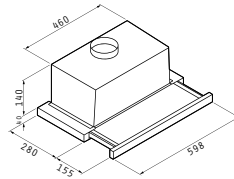

Sliding 60cm

ESSENTIAL

NEW
PRODUCT

Color

Ar. Number

WHITE | **065017101**

BROWN | **065017201**

INOX | **065017001**

Color: white / brown / inox

Dimensions: 60cm

Controls: Push buttons

Halogen lamps

Motor: 160W

Noise level: 51dB

Extraction rate: 450m³/h

Metallic filters: 2