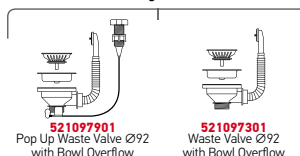

Suitable Waste Fittings

521097901
Pop Up Waste Valve Ø92
with Bowl Overflow

521097301
Waste Valve Ø92
with Bowl Overflow

Undermount

IRIS (Ø38,5X15) UM