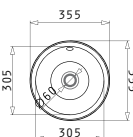

Outer Dimensions: Ø355mm
Bowl Dimensions: Ø305 x 170mm
Minimum Base Unit: 40cm
Bowl British Overflow