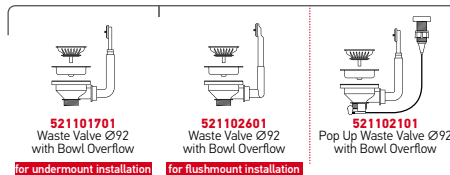

043000701
Steel
Colander

Included Waste Fittings

521102101
Pop Up Waste Valve Ø92
with Bowl Overflow

Suitable Waste Fittings

TETRAGON (34X40) 1B