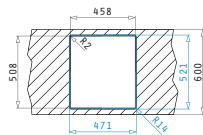

**521102401**  
Pop Up Waste Valve Ø92  
with Bowl Overflow

**521055801**  
Siphon for Sinks  
with 1 Bowl

PELLA (47X52) 1B

Sink Dimensions: 470 x 520mm  
Bowl Dimensions: 400 x 400 x 200mm  
Minimum Base Unit: 45cm  
Bowl Overflow