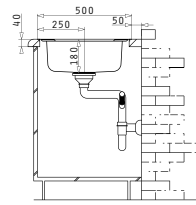

ATHENA (86X50) 1B 1D FLUSHMOUNT

Sink Dimensions: 860 x 500mm
Bowl Dimensions: 340 x 400 x 180mm
Minimum Base Unit: 45cm
Bowl Overflow

Cutout template supplied in packaging

Finish	Ar. Number	Bowl Position	Waste Valve	Packaging
POLISHED	101140401	Reversible No Tap Holes	Ø92mm	Carton Sleeve

ROTA

Suitable Accessories

525006501
Wooden
Chopping Board

521006301
Ø92 Waste Valve
Cover

Suitable Waste Fittings

521097901
Pop Up Waste Valve Ø92
with Bowl Overflow

521097301
Waste Valve Ø92
with Bowl Overflow

521058301
Space Saver Siphon for
Sinks with 1 Bowl

521055801
Siphon for Sinks
with 1 Bowl

ATHENA (100X50) 1 1/2B 1D FLUSHMOUNT

Sink Dimensions: 1000 x 500mm
Bowl Dimensions: 340 x 400 x 165mm / 170 x 275 x 90mm
Minimum Base Unit: 60cm
Bowl Overflow

Cutout template supplied in packaging

Finish	Ar. Number	Bowl Position	Waste Valves	Packaging
POLISHED	101140601	Reversible No Tap Holes	Ø92mm, Ø92mm	Carton Sleeve

GUSTO

Suitable Accessories

525006501
Wooden
Chopping Board

043001001
Steel
Colander

521006301
Ø92 Waste Valve
Cover

Suitable Waste Fittings

521097901
Pop Up Waste Valve Ø92
with Bowl Overflow

521097301
Waste Valve Ø92
with Bowl Overflow

521097201
Waste Valve
Ø92