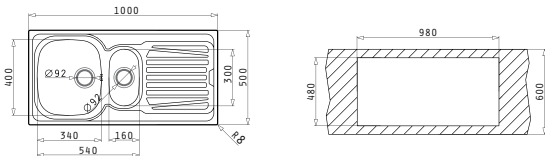

Finish	Ar. Number	Bowl Position	Waste Valve	Packaging
SATIN	100165901	Reversible No Tap Holes	Ø92mm	Carton Sleeve

Suitable Accessories

Inset

Suitable Waste Fittings

Proposed Tap

SPARTA (100X50) 1 1/2B 1D

Sink Dimensions: 1000 x 500mm  
Bowl Dimensions: 340 x 400 x 150mm / 160 x 300 x 90mm  
Minimum Base Unit: 60cm  
Bowl Overflow