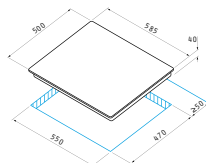

Gas Hob 60CS Inox

INDEPENDENT

Ar. Number

030055201