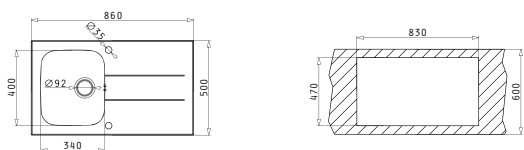

Carton box includes: Pop up waste valve & siphon.

Sink Dimensions: 860 x 500mm  
Bowl Dimensions: 340 x 400 x 180mm  
Minimum Base Unit: 45cm  
Bowl Overflow

Included Waste Fittings

 <b>521205802</b> Pop Up Waste Valve Ø92 with Bowl Overflow	 <b>521055801</b> Siphon for Sinks with 1 Bowl
--	---