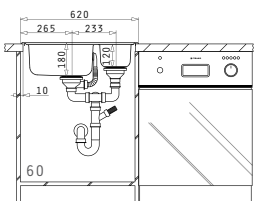

ATHENA (62X50) 1B 1D

Finish	Ar. Number	Bowl Position	Waste Valve	Packaging
SATIN	100187101	Reversible 1+1 Tap Holes	Ø92mm	Carton Sleeve
LINEN	100187201	Reversible 1+1 Tap Holes	Ø92mm	Carton Sleeve
POLISHED	101104701	Reversible 1+1 Tap Holes	Ø92mm	Carton Sleeve

Sink Dimensions: 620 x 500mm
Bowl Dimensions: 340 x 400 x 180mm
Minimum Base Unit: 45cm
Bowl Overflow

EASYFIX™

Proposed Tap

ROTA

Suitable Accessories

Suitable Waste Fittings

ATHENA EXTRA (62X50) 1 1/2B

Finish	Ar. Number	Tap Holes	Waste Valves	Packaging
LINEN	101230401	Reversible 1+1 Tap Holes	Ø92mm, Ø92mm	Carton Sleeve
POLISHED	101200401	Reversible 1+1 Tap Holes	Ø92mm, Ø92mm	Carton Sleeve

Sink Dimensions: 620 x 500mm
Bowl Dimensions: 340 x 400 x 180mm / 165 x 290 x 120mm
Minimum Base Unit: 80cm
Bowl Overflow

EASYFIX™

Proposed Tap

ALEGRETO

Suitable Accessories

Suitable Waste Fittings