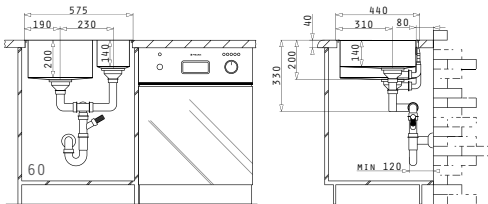

FLUSHMOUNT INSTALLATION