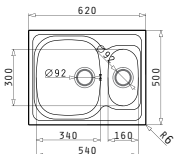

Proposed Tap

SPARTA (62X50) 1 1/2B

Sink Dimensions: 620 x 500mm  
Bowl Dimensions: 340 x 400 x 150mm / 160 x 300 x 90mm  
Minimum Base Unit: 60cm  
Bowl Overflow

Finish	Ar. Number	Bowl Position	Waste Valves	Packaging
SATIN	100125301	Reversible No Tap Holes	Ø92mm, Ø92mm	Carton Sleeve
LINEN	100130701	Reversible No Tap Holes	Ø92mm, Ø92mm	Carton Sleeve