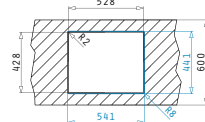

FLUSHMOUNT INSTALLATION