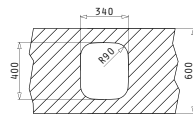

Finish	Ar. Number	Waste Valve	Packaging
POLISHED	<b>10009501</b>	Ø92mm	8 Items / Carton Box

Suitable Accessories

Undermount

Suitable Waste Fittings

IRIS (34X40) UM

Outer Dimensions: 362 x 422mm  
Bowl Dimensions: 340 x 400 x 180mm  
Minimum Base Unit: 40cm  
Bowl Overflow