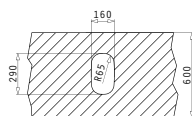

Finish	Ar. Number	Waste Valve	Packaging
POLISHED	100011201	Ø92mm	16 Items / Carton Box