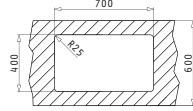

UNDERMOUNT INSTALLATION

Cutout template supplied in packaging