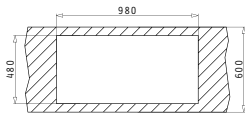

Sink Dimensions: 1000 x 500mm
Bowl Dimensions: 340 x 420 x 205mm / 160 x 340 x 150mm
Minimum Base Unit: 60cm
Bowl Overflow

Cutout template supplied in packaging

Colour	Ar. Number	Waste Valves	Packaging
SNOW	079812111	Ø92mm, Ø92mm	1 Item/Carton Box
CARBON	079812211	Ø92mm, Ø92mm	1 Item/Carton Box
BEIGE	079812311	Ø92mm, Ø92mm	1 Item/Carton Box
MOCHA	079812411	Ø92mm, Ø92mm	1 Item/Carton Box

Carton box includes: Waste valve & space saver siphon.