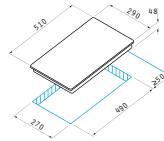

2 Highlight Zones:

$\varnothing$ 180mm / 1800W

$\varnothing$ 145mm / 1200W

Dimensions: 290 x 510mm

Touch controls

9 function levels

Safety lock

Residual heat indicator

Rapid heating

Overflow safety device

Hob 29RD 233 Knobs Frameless

INDEPENDENT