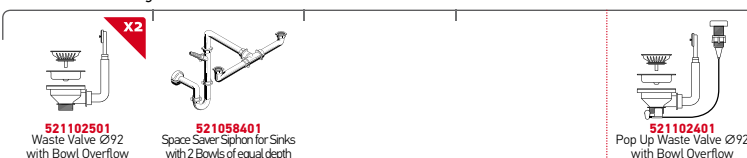

Included Waste Fittings

Suitable Waste Fittings