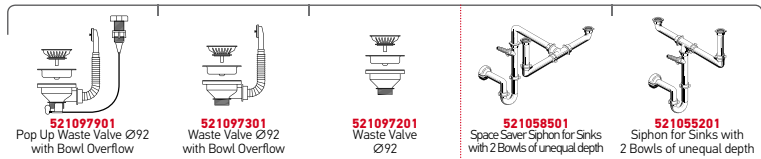

521097301
Waste Valve Ø92
with Bowl Overflow

521097201
Waste Valve
Ø92