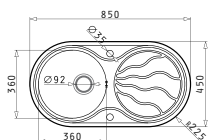

Inset

**EASYFIX™**

Proposed Tap

FESTIVO

Suitable Accessories

				
<b>521097301</b> Waste Valve Ø92 with Bowl Overflow	<b>521055801</b> Siphon for Sinks with 1 Bowl			

SR TWIG 1B 1D

Sink Dimensions: 850 x 450mm  
Bowl Dimensions: Ø360 x 150mm  
Minimum Base Unit: 45cm  
Bowl Overflow