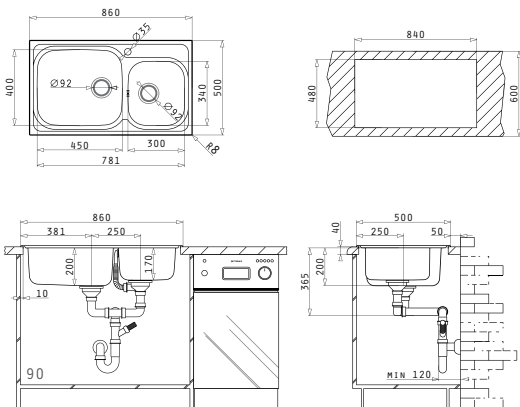

AMALTIA PLUS (86X50) 2B

Sink Dimensions: 860 x 500mm
Bowl Dimensions: 450 x 400 x 200mm / 300 x 340 x 170mm
Minimum Base Unit: 90cm
Bowl Overflow

Finish	Ar. Number	Tap Holes	Waste Valves	Packaging
POLISHED	107125001	1 Tap Hole	Ø92mm, Ø92mm	Carton Sleeve
LINEN	107125101	1 Tap Hole	Ø92mm, Ø92mm	Carton Sleeve

EASYFIX™

Proposed Tap

GRAZIOSO

Suitable Accessories

525005201
Wooden
Chopping Board

525002701
Steel
Basket

Suitable Waste Fittings

521097301
Waste Valve Ø92
with Bowl Overflow

521097201
Waste Valve
Ø92

AMALTIA PLUS (100X50) 1B 1D

Sink Dimensions: 1000 x 500mm
Bowl Dimensions: 500 x 400 x 200mm
Minimum Base Unit: 60cm
Bowl Overflow

Finish	Ar. Number	Bowl Position	Waste Valve	Packaging
POLISHED	107121501	Reversible 1+1 Tap Holes	Ø92mm	Carton Sleeve
LINEN	107123901	Reversible No Tap Holes	Ø92mm	Carton Sleeve

EASYFIX™

Proposed Tap

ALADIA

Suitable Accessories

525005201
Wooden
Chopping Board

Suitable Waste Fittings

521097301
Waste Valve Ø92
with Bowl Overflow

521058301
Space Saver Siphon for
Sinks with 1 Bowl

521055801
Siphon for Sinks
with 1 Bowl