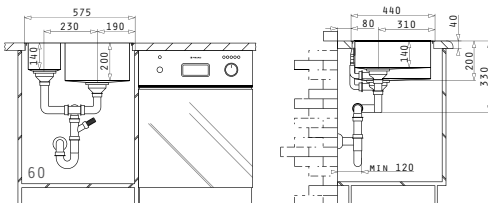

FLUSHMOUNT INSTALLATION