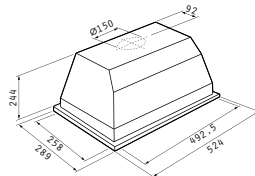

Integrated

ESSENTIAL

Ar. Number

065017701

Color: metallic grey

Dimensions: 53cm

Controls: Sliding buttons

Halogen spots

Motor: Turbo/200W

Noise level: 57dB

Extraction rate: 950m³/h

Metallic filters: 2

065941701

Carbon filter
Required: 2