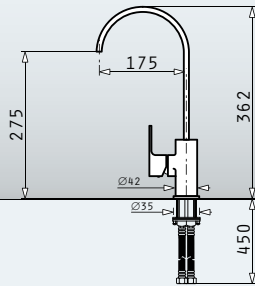

ecoline **Altissimo**

Single lever mixer tap with ceramic disc mechanism