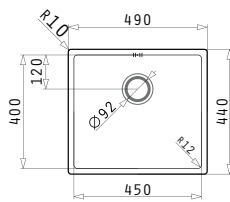

Carton box includes: Waste valve.

Suitable Accessories

Included Waste Fittings

Suitable Waste Fittings

**ASTRIS (45X40) 1B**

Outer Dimensions: 490 x 440mm  
Bowl Dimensions: 450 x 400 x 200mm  
Minimum Base Unit: 50cm  
Bowl Overflow