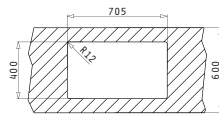

FLUSHMOUNT INSTALLATION