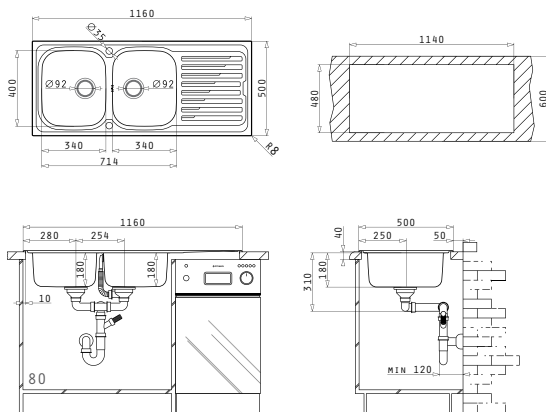

**EASYFIX™**

SPANIATO

Suitable Accessories

Suitable Waste Fittings

AMALTIA (116X50) 2B 1D

Sink Dimensions: 1160 x 500mm  
Bowl Dimensions: 340 x 400 x 180mm / 340 x 400 x 180mm  
Minimum Base Unit: **80cm**  
Bowl Overflow