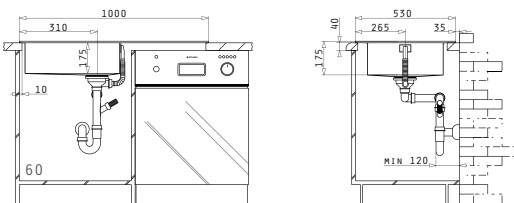

Finish	Ar. Number	Bowl Position	Waste Valve	Packaging
BRUSHED	101021201	Reversible 1+1 Tap Holes	Ø92mm	1 Item/ Carton Box

Carton box includes: Pop up waste valve & space saver siphon.