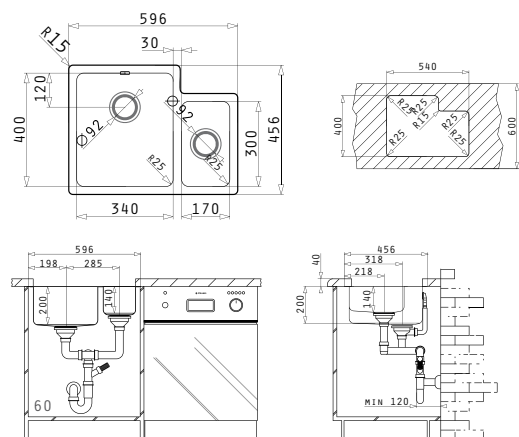

Carton Box includes: Waste valve.

Suitable Accessories

Included Waste Fittings

Suitable Waste Fittings

LYDIA  
SERIES  
ELEGANT

LYDIA (59X46) 1 1/2B

Sink Dimensions: 596 x 456mm  
Bowl Dimensions: 340 x 400 x 200mm / 170 x 300 x 140mm  
Minimum Base Unit: **60cm**  
Bowl Overflow