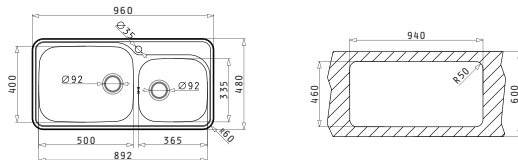

Finish	Ar. Number	Tap Holes	Waste Valves	Packaging
POLISHED	108716401	1 Tap Hole	Ø92mm, Ø92mm	Carton Sleeve

LINEN	108722901	1 Tap Hole	Ø92mm, Ø92mm	Carton Sleeve

EASYFIX™

Suitable Accessories

Proposed Tap

Suitable Waste Fittings