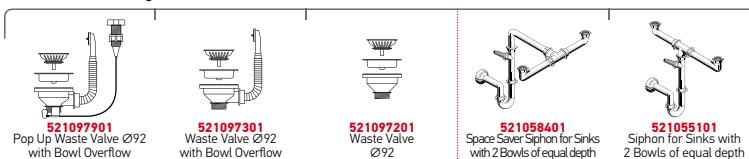

**EASYFIX™**

Suitable Accessories

Suitable Waste Fittings

AMALTIA (86X50) 2B

Sink Dimensions: 860 x 500mm  
Bowl Dimensions: 340 x 400 x 180mm / 340 x 400 x 180mm  
Minimum Base Unit: 80cm  
Bowl Overflow

Suitable Waste Fittings

AMALTIA (100X50) 1 1/2B 1D

Sink Dimensions: 1000 x 500mm  
Bowl Dimensions: 340 x 400 x 180mm / 165 x 290 x 120mm  
Minimum Base Unit: 60cm  
Bowl Overflow

Finish	Ar. Number	Bowl Position	Waste Valves	Packaging
POLISHED	<b>107118301</b>	Reversible No Tap Holes	∅92mm, ∅92mm	Carton Sleeve
POLISHED	<b>107121401</b>	Reversible 1+1 Tap Holes	∅92mm, ∅92mm	Carton Sleeve
LINEN	<b>107121701</b>	Reversible 1+1 Tap Holes	∅92mm, ∅92mm	Carton Sleeve