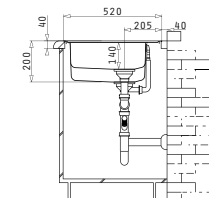

<b>521102401</b> Pop Up Waste Valve Ø92 with Bowl Overflow	<b>521095801</b> Siphon for Sinks with 1 Bowl

PELLA (60,5X52) 1 1/2B

Sink Dimensions: 605 x 520mm  
Bowl Dimensions: 340 x 400 x 200mm / 170 x 400 x 140mm  
Minimum Base Unit: 60cm  
Bowl Overflow