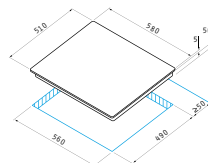

2 Highlight + 2 Gas Zones:

$\varnothing$ 120/180mm, 700/1700W 3000W

$\varnothing$ 145mm / 1200W 1000W

Dimensions: 290 x 510mm

6 function levels

Extra safety device on every burner

Automatic Ignition (in the knobs)

Accessories set for gas bottle adaptation

Cast iron pan support