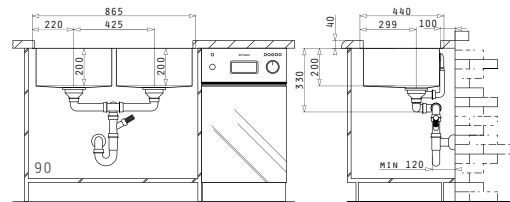

UNDERMOUNT INSTALLATION

FLUSHMOUNT INSTALLATION