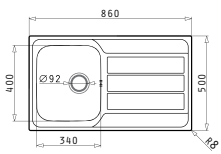

Sink Dimensions: 860 x 500mm
Bowl Dimensions: 340 x 400 x 180mm
Minimum Base Unit: 45cm
Bowl Overflow

Cutout template supplied in packaging