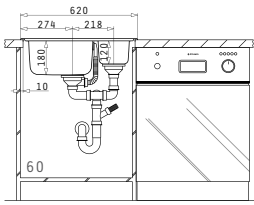

AMALTA  
SERIES  
PREMIUM

AMALTIA (62X50) 1 1/2B

Sink Dimensions: 620 x 500mm  
Bowl Dimensions: 340 x 400 x 180mm / 165 x 290 x 120mm  
Minimum Base Unit: 60cm  
Bowl Overflow

Finish	Ar. Number	Bowl Position	Waste Valves	Packaging
POLISHED	<b>107123301</b>	Reversible 1+1 Tap Holes	Ø92mm, Ø92mm	Carton Sleeve