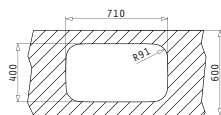

Cutout template supplied in packaging