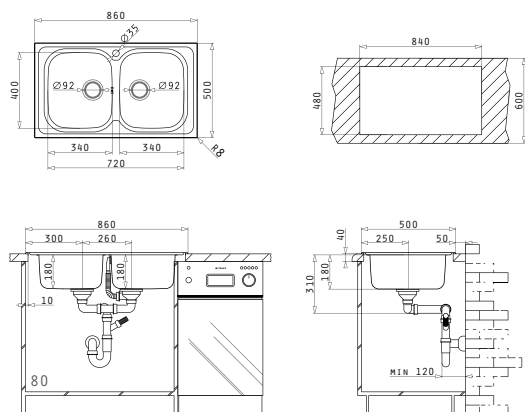

**EASYFIX™**

Suitable Accessories

Suitable Waste Fittings

AMALTIA (86X50) 2B

Sink Dimensions: 860 x 500mm  
Bowl Dimensions: 340 x 400 x 180mm / 340 x 400 x 180mm  
Minimum Base Unit: 80cm  
Bowl Overflow