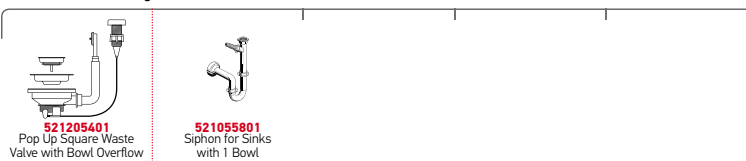

Included Waste Fittings