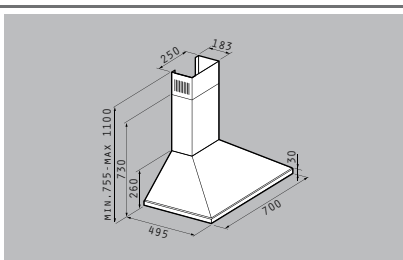

## Square Chimney 70cm

CLASSIC

Ar. Number

**065012201**

Material: Inox

Dimensions: 70cm

Extraction rate: 600m<sup>3</sup>/h

Noise level: 49dB