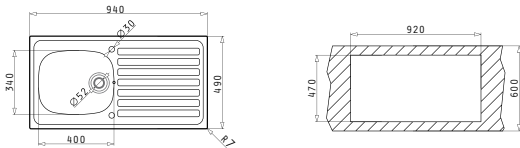

Sink Dimensions: 940 x 490mm
Bowl Dimensions: 400 x 340 x 150mm
Minimum Base Unit: 50cm
Round Bowl Overflow