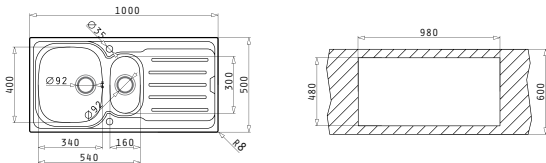

Suitable Accessories

Inset

Suitable Waste Fittings

Proposed Tap

VERA (100X50) 1 1/2B 1D

Sink Dimensions: 1000 x 500mm  
Bowl Dimensions: 340 x 400 x 150mm / 160 x 300 x 90mm  
Minimum Base Unit: 60cm  
Bowl Overflow