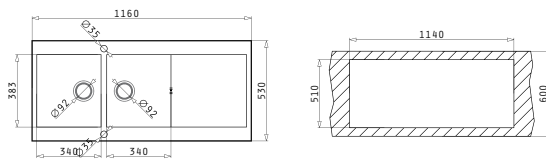

Finish	Ar. Number	Bowl Position	Waste Valves	Packaging
BRUSHED	101021301	Reversible 1+1 Tap Holes	Ø92mm, Ø92mm	1 Item/Carton Box

Carton box includes: Pop up waste valve, waste valve & space saver siphon.

Inset

Proposed Tap

Suitable Accessories

521004301
Ø92 Waste Valve
Cover

Included Waste Fittings

521102101
Pop Up Waste Valve Ø92
with Bowl Overflow

521097201
Waste Valve
Ø92