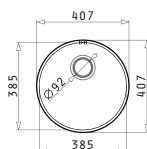

Finish	Ar. Number	Waste Valve	Packaging
POLISHED	100009401	Ø92mm	10 Items / Carton Box