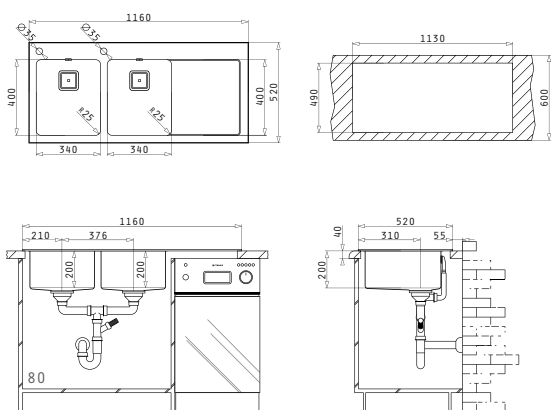

Carton box includes: Pop up waste valve, waste valve & siphon.

Suitable Accessories

Included Waste Fittings

CRYSTALON (116X52) 2B 1D WHITE

Sink Dimensions: 1160 x 520mm  
 Bowl Dimensions: 340 x 400 x 200mm / 340 x 400 x 200mm  
 Minimum Base Unit: 80cm  
 Bowl Overflow