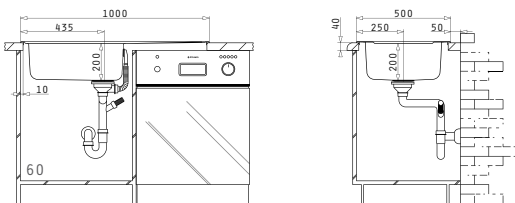

NEW
PRODUCT

Sink Dimensions: 1000 x 500mm
Bowl Dimensions: 500 x 400 x 210mm
Minimum Base Unit: 60cm
Bowl Overflow