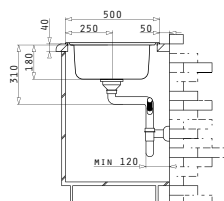

**EASYFIX™**

Proposed Tap

**ROTA**

Suitable Accessories

Suitable Waste Fittings

AMALTIA (79X50) 1B 1D

Sink Dimensions: 790 x 500mm  
Bowl Dimensions: 340 x 400 x 180mm  
Minimum Base Unit: 45cm  
Bowl Overflow