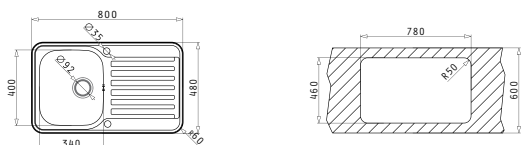

Finish	Ar. Number	Bowl Position	Waste Valve	Packaging
POLISHED	108745001	Reversible 1+1 Tap Holes	Ø92mm	Carton Sleeve