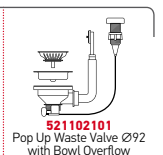

Carton box includes: Waste valve.

Suitable Accessories

Included Waste Fittings

Suitable Waste Fittings

ASTRIS (57,5X44) 2B LH

Sink Dimensions: 575 x 440mm  
Bowl Dimensions: 340 x 400 x 200mm / 170 x 400 x 170mm  
Minimum Base Unit: 60cm  
Bowl Overflow