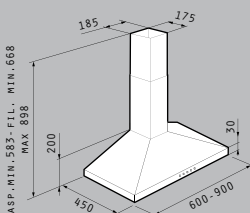

Square Chimney

CLASSIC

Type

Ar. Number

90cm¹

065000401

60cm

065000301

Material: Inox

Dimensions: 90cm/60cm

Extraction rate: 600m³/h

Noise level: 52dB

Motor: 130W

Halogen lamps

Controls: Push buttons

Metallic filters: 3 (90cm), 2 (60cm)

065932801
Carbon filter
Required: 2