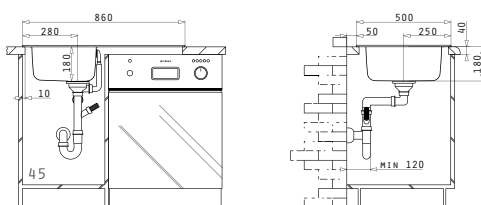

Carton box includes: Pop up waste valve & siphon.

Sink Dimensions: 860 x 500mm  
Bowl Dimensions: 340 x 400 x 180mm  
Minimum Base Unit: 45cm  
Bowl Overflow

Included Waste Fittings

 <b>521205802</b> Pop Up Waste Valve Ø92 with Bowl Overflow	 <b>521055801</b> Siphon for Sinks with 1 Bowl
--	---