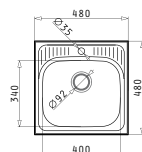

Finish	Ar. Number	Tap Holes	Waste Valve	Packaging
POLISHED	105054401	1 Tap Hole	∅92mm	Carton Sleeve
	105054201	1 Tap Hole	∅60mm	Carton Sleeve
LINEN	105054501	1 Tap Hole	∅92mm	Carton Sleeve
	105054301	1 Tap Hole	∅60mm	Carton Sleeve