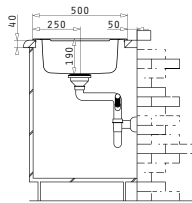

**EASYFIX™**

Proposed Tap

Suitable Accessories

Suitable Waste Fittings

ATHENA EXTRA (116X50) 2B 1D

**NEW**  
PRODUCT

Sink Dimensions: 1160 x 500mm  
Bowl Dimensions: 340 x 400 x 190mm / 340 x 400 x 190mm  
Minimum Base Unit: **80cm**  
Bowl Overflow