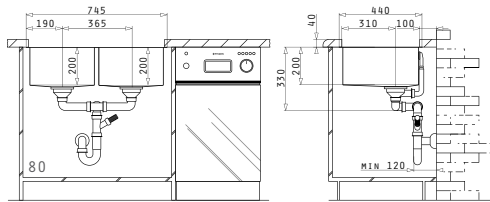

UNDERMOUNT INSTALLATION

FLUSHMOUNT INSTALLATION