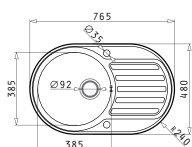

SR MINI

Sink Dimensions: 765 x 480mm
Bowl Dimensions: Ø385 x 150mm
Minimum Base Unit: 45cm
Bowl Overflow

Finish	Ar. Number	Bowl Position	Waste Valve	Packaging
SATIN	100166801	Reversible No Tap Holes	Ø92mm	Carton Sleeve
SATIN	100167001	Reversible 1+1 Tap Holes	Ø92mm	Carton Sleeve
LINEN	100166901	Reversible No Tap Holes	Ø92mm	Carton Sleeve
LINEN	100167101	Reversible 1+1 Tap Holes	Ø92mm	Carton Sleeve

Inset

EASYFIX™

Proposed Tap

FESTIVO

Suitable Accessories

521097301 Waste Valve Ø92 with Bowl Overflow	521055801 Siphon for Sinks with 1 Bowl			

SR TWIG 1B 1D

Sink Dimensions: 850 x 450mm
Bowl Dimensions: Ø360 x 150mm
Minimum Base Unit: 45cm
Bowl Overflow

Finish	Ar. Number	Bowl Position	Waste Valve	Packaging
SATIN	100136501	Reversible No Tap Holes	Ø92mm	Carton Sleeve
SATIN	100142601	Reversible 1+1 Tap Holes	Ø92mm	Carton Sleeve
LINEN	100136601	Reversible No Tap Holes	Ø92mm	Carton Sleeve
LINEN	100142701	Reversible 1+1 Tap Holes	Ø92mm	Carton Sleeve

Inset

EASYFIX™

Proposed Tap

MEZZO

Suitable Accessories

525004901 Wooden Chopping Board				

Suitable Waste Fittings

521097301 Waste Valve Ø92 with Bowl Overflow	521055801 Siphon for Sinks with 1 Bowl