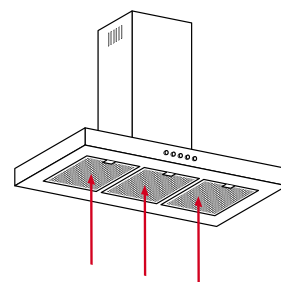

> Metal filters

Metal filters have two functions: they protect the inner parts of the cooker hood by preventing the absorbed grease and fumes from harming the fan or the motor and they add to the aesthetics of the cooker hood. They are easy to remove from their casings and can be washed by hand, or in the dishwasher (recommended).