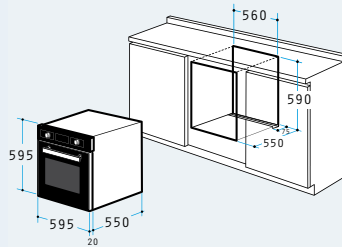

Oven 60IN 1012 Black Glass

INDEPENDENT

Ar. Number

030010901

Dimensions: 595 x 595 x 570mm

8 functions

Capacity: 61 litres

Push-pull buttons

Digital auto programmer with touch controls

Double glazed door

Removable inner glass

1 Grid

1 Tray (Dimensions: 450 x 360 x 35mm)

Easy to clean enamelled cavity