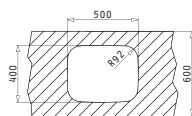

Finish	Ar. Number	Waste Valve	Packaging
POLISHED	<b>10009901</b>	Ø92mm	5 Items / Carton Box

Suitable Accessories

Undermount

Suitable Waste Fittings

IRIS (50X40) UM

Outer Dimensions: 523 x 424mm  
Bowl Dimensions: 500 x 400 x 200mm  
Minimum Base Unit: 60cm  
Bowl Overflow