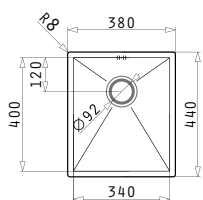

25
YEARS
GUARANTEE

TETRAGON

STAINLESS STEEL
SINKS

TETRAGON (17X40) 1B

Outer Dimensions: 210 x 440mm
Bowl Dimensions: 170 x 400 x 140mm
Minimum Base Unit: 30cm
Bowl Overflow

Finish	Installation Type	Ar. Number	Waste Valve	Packaging
BRUSHED	UNDERMOUNT	100090001	Ø92mm	1 Item/Carton Box
BRUSHED	FLUSHMOUNT	100090601	Ø92mm	1 Item/Carton Box

Carton Box includes: Waste valve.

Suitable Accessories

Included Waste Fittings

Suitable Waste Fittings

TETRAGON (34X40) 1B

Outer Dimensions: 380 x 440mm
Bowl Dimensions: 340 x 400 x 200mm
Minimum Base Unit: 40cm
Bowl Overflow

Finish	Installation Type	Ar. Number	Waste Valve	Packaging
BRUSHED	UNDERMOUNT	100090101	Ø92mm	1 Item/Carton Box
BRUSHED	FLUSHMOUNT	100090701	Ø92mm	1 Item/Carton Box

Carton Box includes: Waste valve.

Suitable Accessories

Included Waste Fittings

Suitable Waste Fittings

TETRAGON (40X40) 1B

Outer Dimensions: 440 x 440mm
Bowl Dimensions: 400 x 400 x 200mm
Minimum Base Unit: 45cm
Bowl Overflow

Finish	Installation Type	Ar. Number	Waste Valve	Packaging
BRUSHED	UNDERMOUNT	100090201	Ø92mm	1 Item/Carton Box
BRUSHED	FLUSHMOUNT	100090801	Ø92mm	1 Item/Carton Box

Carton Box includes: Waste valve.

Suitable Accessories

Included Waste Fittings

Suitable Waste Fittings