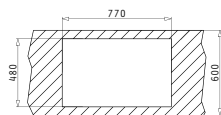

**EASYFIX™**

Proposed Tap

**ROTA**

Suitable Accessories

Suitable Waste Fittings

AMALTIA (79X50) 1B 1D

Sink Dimensions: 790 x 500mm  
Bowl Dimensions: 340 x 400 x 180mm  
Minimum Base Unit: 45cm  
Bowl Overflow