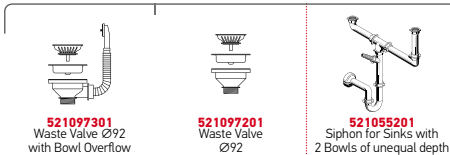

Inset

Suitable Waste Fittings