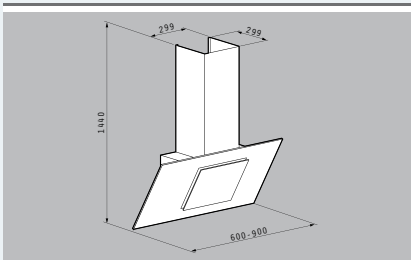

with remote control

*Covered
Metallic Filter*