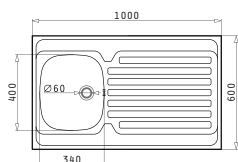

Suitable Waste Fittings

3 Sides Down

Proposed Tap

INTERNATIONAL (100X60) 1B 1D

Sink Dimensions: 1000 x 600mm  
Bowl Dimensions: 340 x 400 x 150mm  
Minimum Base Unit: 45cm  
Bowl Overflow

Finish	Ar. Number	Bowl Position	Waste Valve	Bending Type
SATIN	100103601	Reversible No Tap Holes	Ø60mm	4 Sides Down
SATIN	100108701	Reversible No Tap Holes	Ø60mm	4 Sides Down With Wooden Frame