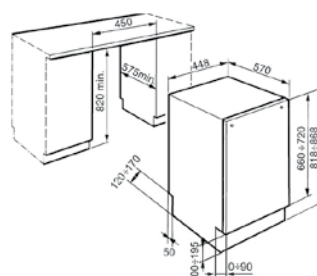

Dishwasher DWB 45FI

033000203

FULLY INTEGRATED

Dimensions: 45cm

Capacity: 10 Place settings

Panel colour: black

Noise level: 48dB

Program temperatures: 45°-55°-65°-70°

Program delay electronic timer: 9 hours

Full Aqua Stop System

Energy efficiency class A

Washing efficiency class A

Drying efficiency class A

Operation switch: Electronic

Program indication: Electronic

Number of programs: 10

Additional programs button

On/Off function light

Rinsing light

Salt light

Inox filter

Water softener system

Steam protection