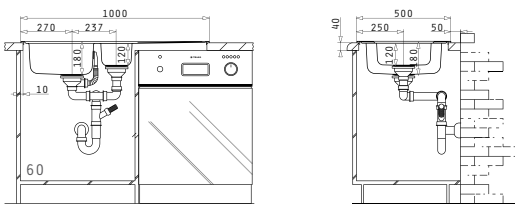

NEW
PRODUCT

Sink Dimensions: 1000 x 500mm
Bowl Dimensions: 340 x 400 x 180mm / 165 x 290 x 120mm
Minimum Base Unit: 60cm
Bowl Overflow