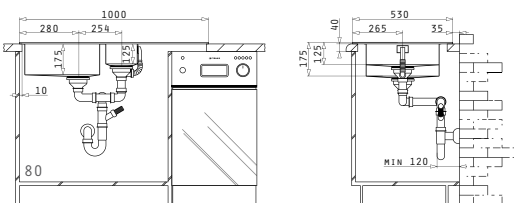

Finish	Ar. Number	Bowl Position	Waste Valves	Packaging
BRUSHED	101021101	Reversible 1+1 Tap Holes	Ø92mm, Ø92mm	1 Item/ Carton Box

Carton box includes: Pop up waste valve, waste valve & space saver siphon siphon.