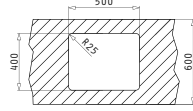

UNDERMOUNT INSTALLATION

Cutout template supplied in packaging