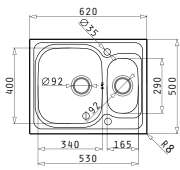

AMALTA  
SERIES  
PREMIUM

AMALTIA (62X50) 1 1/2B

Sink Dimensions: 620 x 500mm  
Bowl Dimensions: 340 x 400 x 180mm / 165 x 290 x 120mm  
Minimum Base Unit: 60cm  
Bowl Overflow

Finish	Ar. Number	Bowl Position	Waste Valves	Packaging
POLISHED	<b>107123301</b>	Reversible 1+1 Tap Holes	Ø92mm, Ø92mm	Carton Sleeve