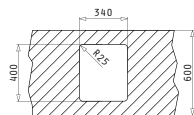

Suitable Accessories

Included Waste Fittings

Suitable Waste Fittings

LUME (34X40) 1B

Outer Dimensions: 380 x 440mm  
Bowl Dimensions: 340 x 400 x 200mm  
Minimum Base Unit: 40cm  
Bowl Overflow

UNDERMOUNT INSTALLATION