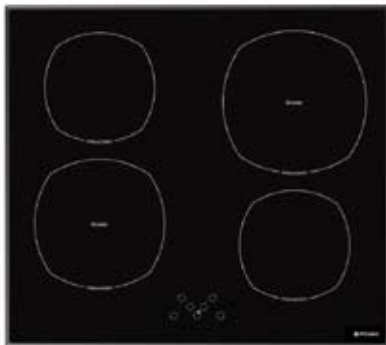

Hob 58 Induction 432 Touch Beveled

INDEPENDENT

Ar. Number

030051901

4 Induction Zones:

Dimensions: 580 x 510mm

Touch controls

9 function levels

Safety lock

Residual heat indicator

Timer

Overflow safety device

2 booster hobs