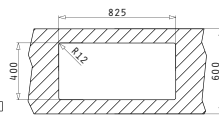

FLUSHMOUNT INSTALLATION