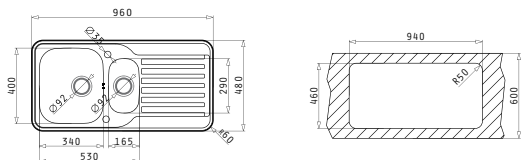

Finish	Ar. Number	Bowl Position	Waste Valves	Packaging
POLISHED	108753901	Reversible 1+1 Tap Holes	Ø92mm	Carton Sleeve