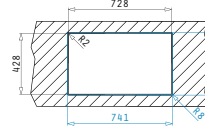

FLUSHMOUNT INSTALLATION