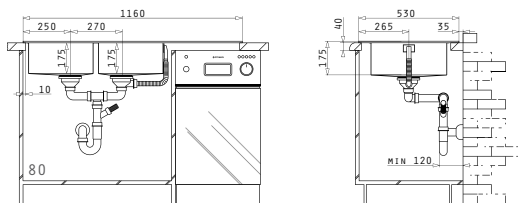

Finish	Ar. Number	Bowl Position	Waste Valves	Packaging
BRUSHED	101021301	Reversible 1+1 Tap Holes	Ø92mm, Ø92mm	1 Item/Carton Box

Carton box includes: Pop up waste valve, waste valve & space saver siphon.

Inset

Proposed Tap

Suitable Accessories

521004301
Ø92 Waste Valve
Cover

Included Waste Fittings

521102101
Pop Up Waste Valve Ø92
with Bowl Overflow

521097201
Waste Valve
Ø92