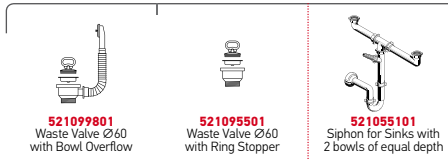

Suitable Waste Fittings