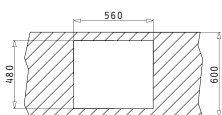

## PYRAGRANITE HYDRIA (58X50) 1B

Sink Dimensions: 580 x 500mm  
Bowl Dimensions: 530 x 450 x 220mm  
Minimum Base Unit: 60cm  
Bowl Overflow

Cutout template supplied in packaging

Colour	Ar. Number	Waste Valve	Packaging
WHITE	<b>074000001</b>	Ø92mm	1 Item/ Carton Box
GREY	<b>074000601</b>	Ø92mm	1 Item/ Carton Box
BEIGE	<b>074000301</b>	Ø92mm	1 Item/ Carton Box
SAND	<b>074000701</b>	Ø92mm	1 Item/ Carton Box
BLACK	<b>074001001</b>	Ø92mm	1 Item/ Carton Box
GRAPHITE	<b>074000101</b>	Ø92mm	1 Item/ Carton Box