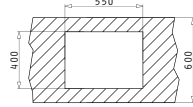

UNDERMOUNT INSTALLATION

Cutout template supplied in packaging