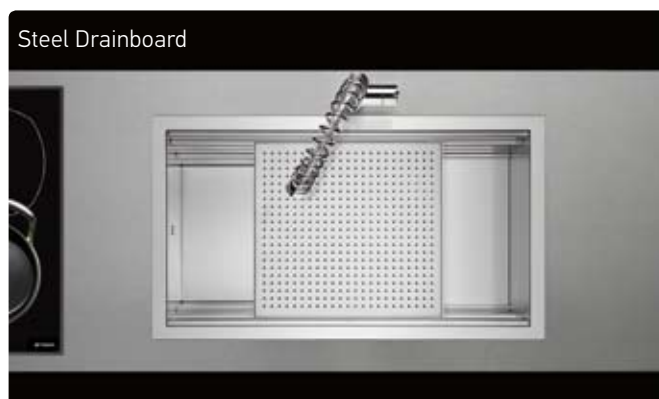

Flushmount

Proposed Tap

Suitable Accessories

Included Waste Fittings

Suitable Waste Fittings

ACCESSORIES

STUDIO  
SERIES  
ELEGANT

STUDIO (86X50) 1B 1D REV

**NEW**  
PRODUCT

Finish	Ar. Number	Bowl Position	Waste Valve	Packaging
POLISHED	<b>107152430</b>	Reversible 1+1 Tap Holes	Ø92mm	1 Item/Carton Box

Carton box includes: Pop up waste valve & siphon.

Sink Dimensions: 860 x 500mm  
Bowl Dimensions: 400 x 400 x 200mm  
Minimum Base Unit: **60cm**  
Bowl Overflow