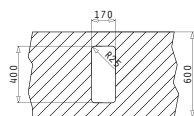

LUME  
SERIES  
ELEGANT

LUME (17X40) 1B

Outer Dimensions: 210 x 440mm  
Bowl Dimensions: 170 x 400 x 140mm  
Minimum Base Unit: 30cm  
Bowl Overflow

UNDERMOUNT INSTALLATION

Cutout template supplied in packaging