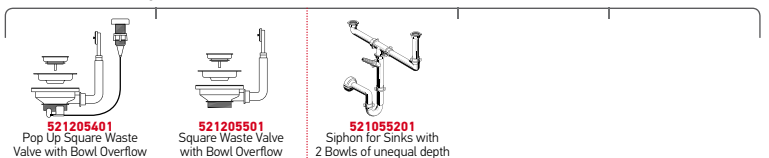

Carton box includes: Pop up waste valve, waste valve & siphon.

Suitable Accessories

Included Waste Fittings

CRYSTALON

CRYSTALON (116X52) 2B 1D BLACK

Sink Dimensions: 1160 x 520mm  
 Bowl Dimensions: 340 x 400 x 200mm / 340 x 400 x 200mm  
 Minimum Base Unit: 80cm  
 Bowl Overflow