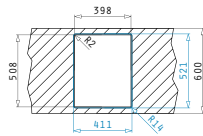

PELLA (41X52) 1B

Sink Dimensions: 410 x 520mm
Bowl Dimensions: 340 x 400 x 200mm
Minimum Base Unit: 40cm
Bowl Overflow

Finish	Ar. Number	Tap Holes	Waste Valve	Packaging
POLISHED	108910901	2 Tap Holes	Ø92mm	1 Item/Carton Box

Carton box includes: Pop up waste valve & siphon.

Flushmount

Proposed Tap

ROTA

Suitable Accessories

043000201
Glass
Chopping Board

521006301
Ø92 Waste Valve
Cover

Included Waste Fittings

521102401
Pop Up Waste Valve Ø92
with Bowl Overflow

521055801
Siphon for Sinks
with 1 Bowl

PELLA (47X52) 1B

Sink Dimensions: 470 x 520mm
Bowl Dimensions: 400 x 400 x 200mm
Minimum Base Unit: 45cm
Bowl Overflow

Finish	Ar. Number	Tap Holes	Waste Valve	Packaging
POLISHED	108911001	2 Tap Holes	Ø92mm	1 Item/Carton Box

Carton box includes: Pop up waste valve & siphon.

Flushmount

Proposed Tap

GUSTO

Suitable Accessories

043000201
Glass
Chopping Board

043000701
Steel
Colander

521006301
Ø92 Waste Valve
Cover

Included Waste Fittings

521102401
Pop Up Waste Valve Ø92
with Bowl Overflow

521055801
Siphon for Sinks
with 1 Bowl