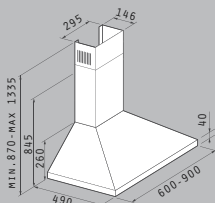

Material: Inox

Dimensions: 90cm/60cm

Extraction rate: 800m<sup>3</sup>/h

Noise level: 55dB

Motor: turbo/250W

Halogen lamps

Controls: Push buttons

Metallic filters: 3 (90cm), 2 (60cm)