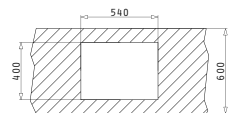

### PYRAGRANITE TETRAGON UNDERMOUNT (54X40) 1B

Outer Dimensions: 580 x 440mm  
Bowl Dimensions: 540 x 400 x 200mm  
Minimum Base Unit: **60cm**  
Bowl Overflow

Cutout template supplied in packaging

	Colour	Ar. Number	Waste Valve	Packaging
GRANITE	BEIGE	<b>077120301</b>	∅92mm	1 Item/ Carton Box
	EXTRA WHITE	<b>077121401</b>	∅92mm	1 Item/ Carton Box
METAL	CHROME	<b>077100901</b>	∅92mm	1 Item/ Carton Box
	GRAPHITE	<b>077100101</b>	∅92mm	1 Item/ Carton Box
	TITANIUM	<b>077101201</b>	∅92mm	1 Item/ Carton Box