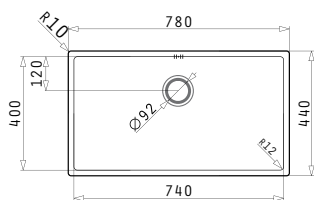

Carton box includes: Waste valve.

Suitable Accessories

Included Waste Fittings

Suitable Waste Fittings

**ASTRIS (74X40) 1B**

Outer Dimensions: 780 x 440mm  
Bowl Dimensions: 740 x 400 x 200mm  
Minimum Base Unit: 80cm  
Bowl Overflow