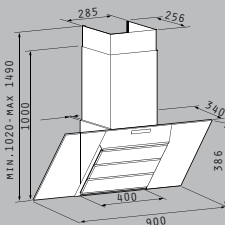

Peripheral absorption