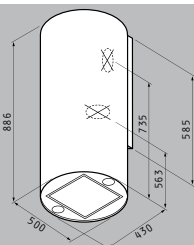

## Cilindrico Wall

ELEGANT

NEW  
PRODUCT

Ar. Number

065018701

*Peripheral  
absorption*

Material: Inox

Dimensions: 43 x 50cm