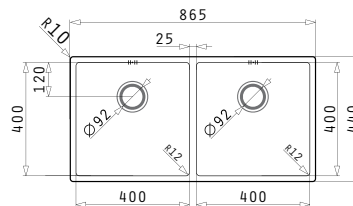

ASTRIS (74,5X44) 2B

Sink Dimensions: 745 x 440mm
Bowl Dimensions: 340 x 400 x 200mm / 340 x 400 x 200mm
Minimum Base Unit: **80cm**
Bowl Overflow

Finish	Installation Type	Ar. Number	Waste Valves	Packaging
POLISHED	UNDERMOUNT	101030901	Ø92mm, Ø92mm	1 Item/ Carton Box
POLISHED	FLUSHMOUNT	101031301	Ø92mm, Ø92mm	1 Item/ Carton Box

Carton box includes: Waste valves & space saver siphon.

UNDERMOUNT INSTALLATION

FLUSHMOUNT INSTALLATION

Cutout template
supplied in packaging

Suitable Accessories

Included Waste Fittings

Suitable Waste Fittings

ASTRIS (86,5X44) 2B

Sink Dimensions: 865 x 440mm
Bowl Dimensions: 400 x 400 x 200mm / 400 x 400 x 200mm
Minimum Base Unit: **90cm**
Bowl Overflow

Finish	Installation Type	Ar. Number	Waste Valves	Packaging
POLISHED	UNDERMOUNT	101031001	Ø92mm, Ø92mm	1 Item/ Carton Box
POLISHED	FLUSHMOUNT	101031401	Ø92mm, Ø92mm	1 Item/ Carton Box

Carton box includes: Waste valves & space saver siphon.

UNDERMOUNT INSTALLATION

FLUSHMOUNT INSTALLATION

Cutout template
supplied in packaging

Suitable Accessories

Included Waste Fittings

Suitable Waste Fittings