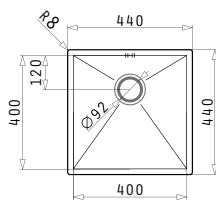

25
YEARS
GUARANTEE

TETRAGON

STAINLESS STEEL
SINKS

TETRAGON (17X40) 1B

Outer Dimensions: 210 x 440mm
Bowl Dimensions: 170 x 400 x 140mm
Minimum Base Unit: 30cm
Bowl Overflow

Finish	Installation Type	Ar. Number	Waste Valve	Packaging
BRUSHED	UNDERMOUNT	100090001	Ø92mm	1 Item/Carton Box
BRUSHED	FLUSHMOUNT	100090601	Ø92mm	1 Item/Carton Box

Carton Box includes: Waste valve.

Suitable Accessories

Included Waste Fittings

Suitable Waste Fittings

TETRAGON (34X40) 1B

Outer Dimensions: 380 x 440mm
Bowl Dimensions: 340 x 400 x 200mm
Minimum Base Unit: 40cm
Bowl Overflow

Finish	Installation Type	Ar. Number	Waste Valve	Packaging
BRUSHED	UNDERMOUNT	100090101	Ø92mm	1 Item/Carton Box
BRUSHED	FLUSHMOUNT	100090701	Ø92mm	1 Item/Carton Box

Carton Box includes: Waste valve.

Suitable Accessories

Included Waste Fittings

Suitable Waste Fittings

TETRAGON (40X40) 1B

Outer Dimensions: 440 x 440mm
Bowl Dimensions: 400 x 400 x 200mm
Minimum Base Unit: 45cm
Bowl Overflow

Finish	Installation Type	Ar. Number	Waste Valve	Packaging
BRUSHED	UNDERMOUNT	100090201	Ø92mm	1 Item/Carton Box
BRUSHED	FLUSHMOUNT	100090801	Ø92mm	1 Item/Carton Box

Carton Box includes: Waste valve.

Suitable Accessories

Included Waste Fittings

Suitable Waste Fittings