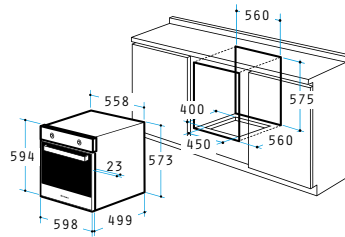

Oven 60IN 1050 Inox

INDEPENDENT

ENERGY EFFICIENCY CLASS
A

Ar. Number

034007703

Dimensions: 598 x 594 x 522mm

8 Functions

Capacity: 56 litres

Double glazed door

Removable inner glass

2 Grids

2 Trays (Dimensions: 462 x 368 x 45mm)

Side racks

Antispot treated

Easy to clean enamelled cavity