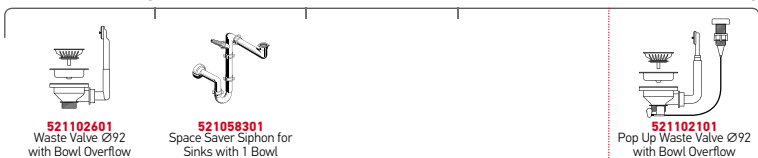

Carton Box includes: Waste valves & space saver siphon.

Flushmount

Proposed Tap

Suitable Accessories

Included Waste Fittings

Suitable Waste Fittings

ISTROS FB (75,5X51) 1B

Sink Dimensions: 755 x 510mm  
Bowl Dimensions: 705 x 400 x 200mm  
Minimum Base Unit: 80cm  
Bowl Overflow

Included Waste Fittings

Suitable Waste Fittings

ISTROS FB (75,5X51) 2B

Sink Dimensions: 755 x 510mm  
Bowl Dimensions: 340 x 400 x 200mm / 340 x 400 x 200mm  
Minimum Base Unit: **80cm**  
Bowl Overflow

Finish	Ar. Number	Tap Holes	Waste Valves	Packaging
POLISHED	<b>101041901</b>	1 Tap Hole	Ø92mm, Ø92mm	1 Item/Carton Box