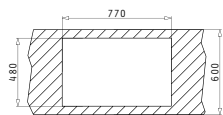

Suitable Accessories

Inset

Suitable Waste Fittings

Proposed Tap

SPARTA (79X50) 1B 1D

Sink Dimensions: 790 x 500mm  
Bowl Dimensions: 340 x 400 x 150mm  
Minimum Base Unit: 45cm  
Bowl Overflow

Finish	Ar. Number	Bowl Position	Waste Valve	Packaging
SATIN	100125701	Reversible No Tap Holes	Ø92mm	Carton Sleeve
LINEN	100131201	Reversible No Tap Holes	Ø92mm	Carton Sleeve