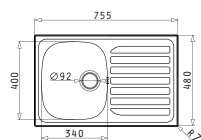

Finish	Ar. Number	Tap Holes	Waste Valve	Packaging
SATIN	100120101	No Tap Holes	∅92mm	Carton Sleeve
SATIN	100120201	No Tap Holes	∅60mm	Carton Sleeve