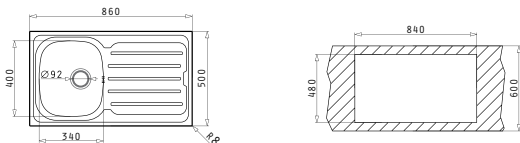

Inset

Suitable Waste Fittings

Proposed Tap

VERA  
SERIES  
ESSENTIAL

VERA (86X50) 1B 1D

Sink Dimensions: 860 x 500mm  
Bowl Dimensions: 340 x 400 x 150mm  
Minimum Base Unit: 45cm  
Bowl Overflow

Finish	Ar. Number	Bowl Position	Waste Valve	Packaging
SATIN	100177501	Reversible No Tap Holes	Ø92mm	Carton Sleeve
LINEN	100177801	Reversible No Tap Holes	Ø92mm	Carton Sleeve