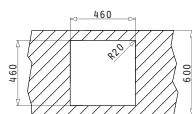

Finish	Ar. Number	Tap Holes	Waste Valve	Packaging
POLISHED	105054401	1 Tap Hole	∅92mm	Carton Sleeve
	105054201	1 Tap Hole	∅60mm	Carton Sleeve
LINEN	105054501	1 Tap Hole	∅92mm	Carton Sleeve
	105054301	1 Tap Hole	∅60mm	Carton Sleeve