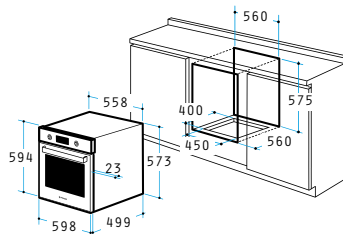

Oven 60IN 1080 Inox

INDEPENDENT

ENERGY
EFFICIENCY
CLASS
A

Ar. Number

034007403

Dimensions: 598 x 594 x 522mm

8 Functions

Capacity: 56 litres

Push-pull buttons

Digital auto programmer with touch controls

Minute minder / Digital clock

Triple glazed door / Removable inner glass

1 Grid

2 Trays (Dimensions: 462 x 368 x 45mm)

Side racks / Telescopic runners

Antispot treated

Easy to clean enamelled cavity