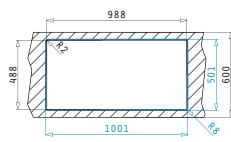

Sink Dimensions: 1000 x 500mm
Bowl Dimensions: 340 x 400 x 165mm / 170 x 275 x 90mm
Minimum Base Unit: 60cm
Bowl Overflow

Cutout template supplied in packaging