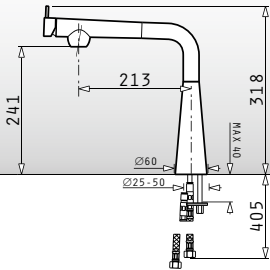

elegant **Grazioso**

Single lever mixer tap with ceramic disc mechanism