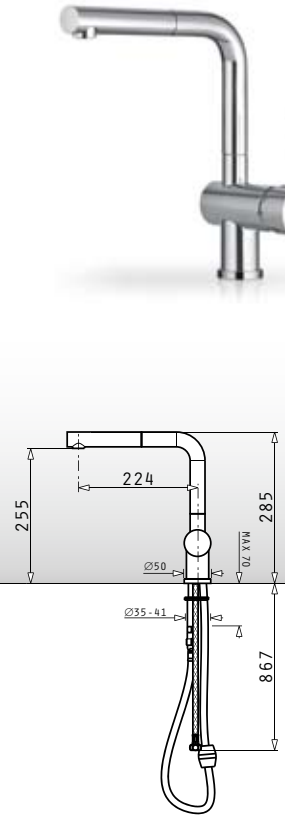

elegant **Cresento**

Single lever mixer tap with ceramic disc mechanism & pull-out spay

elegant **Mini Cresento**

Single lever mixer tap with ceramic disc mechanism & pull-out spay

elegant **Aladia**

Single lever mixer tap with ceramic disc mechanism & pull-out spay