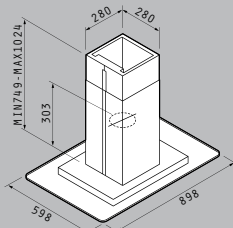

PREMIUM

CEILING

NEW  
PRODUCT

Ar. Number

065018501

Square glass  
& inox lines

Material: Inox & safety glass

Dimensions: 90 x 60cm