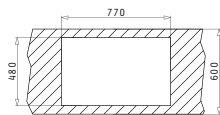

Sink Dimensions: 790 x 500mm
Bowl Dimensions: 340 x 400 x 205mm / 340 x 400 x 205mm
Minimum Base Unit: 80cm
Bowl Overflow

Cutout template supplied in packaging

Colour	Ar. Number	Waste Valves	Packaging
SNOW	079810911	Ø92mm, Ø92mm	1 Item/Carton Box
CARBON	079811011	Ø92mm, Ø92mm	1 Item/Carton Box
BEIGE	079811111	Ø92mm, Ø92mm	1 Item/Carton Box
MOCHA	079811211	Ø92mm, Ø92mm	1 Item/Carton Box

Carton box includes: Waste valves & space saver siphon.