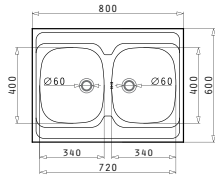

Suitable Accessories

Suitable Waste Fittings

3 Sides Down

4 Sides Down

Proposed Tap

INTERNATIONAL (80X60) 2B

Sink Dimensions: 800 x 600mm  
Bowl Dimensions: 340 x 400 x 150mm / 340 x 400 x 150mm  
Minimum Base Unit: 80cm  
Bowl Overflow