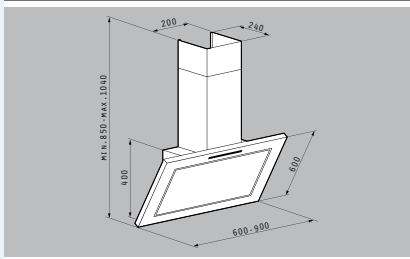

Extending
Glass Cover

Material: Inox & black safety glass

Dimensions: 90cm / 60cm

Extraction rate: 1000m³/h

Noise level: 52dB

Motor: 190W

2 halogen spots

Controls: Touch

Metallic filters: 1

065915801
Carbon filter
Required: 2

COOKERHOODS
ECOLINE

Sliding Inox with Black Glass

ECOLINE

NEW
PRODUCT

Ar. Number

065101001