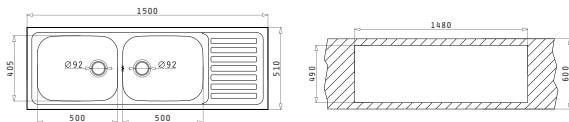

NEW
PRODUCT

Sink Dimensions: 1500 x 510mm
Bowl Dimensions: 500 x 400 x 300mm / 500 x 400 x 300mm
Minimum Base Unit: 110cm
Bowl Overflow