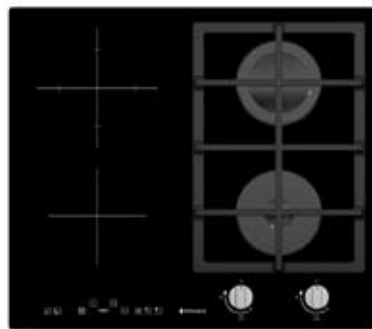

Gas Hob & Ceramic (2+3)

INDEPENDENT

Ar. Number

030059901

2 Highlight + 2 Gas Zones:

$\varnothing$ 120/180mm, 700/1700W 3000W

$\varnothing$ 145mm / 1200W 1000W

Dimensions: 290 x 510mm

6 function levels

Extra safety device on every burner

Automatic Ignition (in the knobs)

Accessories set for gas bottle adaptation

Cast iron pan support