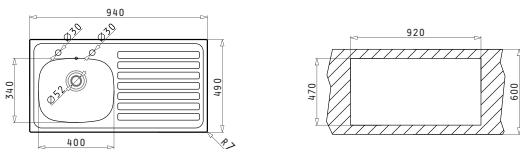

Suitable Accessories

Inset

Suitable Waste Fittings

BS INSET (94X49) 1B 1D

Sink Dimensions: 940 x 490mm  
Bowl Dimensions: 400 x 340 x 150mm  
Minimum Base Unit: 45cm  
Round Bowl Overflow

Finish	Ar. Number	Bowl Position	Waste Valve	Bowl Depth	Packaging
SATIN	100127301	Left Hand Bowl 2 Tap Holes	Ø52mm	150mm	Carton Sleeve
SATIN	100127201	Right Hand Bowl 2 Tap Holes	Ø52mm	150mm	Carton Sleeve
SATIN	100129301	Left Hand Bowl 2 Tap Holes	Ø52mm	127mm	Carton Sleeve
SATIN	100129401	Right Hand Bowl 2 Tap Holes	Ø52mm	127mm	Carton Sleeve