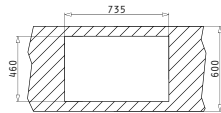

Finish	Ar. Number	Tap Holes	Waste Valve	Packaging
SATIN	100120101	No Tap Holes	∅92mm	Carton Sleeve
SATIN	100120201	No Tap Holes	∅60mm	Carton Sleeve