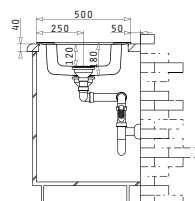

ATHENA (62X50) 1B 1D

Finish	Ar. Number	Bowl Position	Waste Valve	Packaging
SATIN	100187101	Reversible 1+1 Tap Holes	Ø92mm	Carton Sleeve
LINEN	100187201	Reversible 1+1 Tap Holes	Ø92mm	Carton Sleeve
POLISHED	101104701	Reversible 1+1 Tap Holes	Ø92mm	Carton Sleeve

Sink Dimensions: 620 x 500mm
Bowl Dimensions: 340 x 400 x 180mm
Minimum Base Unit: 45cm
Bowl Overflow

EASYFIX™

Proposed Tap

ROTA

Suitable Accessories

Suitable Waste Fittings

ATHENA EXTRA (62X50) 1 1/2B

Finish	Ar. Number	Tap Holes	Waste Valves	Packaging
LINEN	101230401	Reversible 1+1 Tap Holes	Ø92mm, Ø92mm	Carton Sleeve
POLISHED	101200401	Reversible 1+1 Tap Holes	Ø92mm, Ø92mm	Carton Sleeve

Sink Dimensions: 620 x 500mm
Bowl Dimensions: 340 x 400 x 180mm / 165 x 290 x 120mm
Minimum Base Unit: 80cm
Bowl Overflow

EASYFIX™

Proposed Tap

ALEGRETO

Suitable Accessories

Suitable Waste Fittings