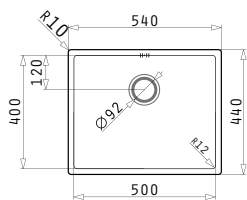

Carton box includes: Waste valve.

Suitable Accessories

Included Waste Fittings

Suitable Waste Fittings

**ASTRIS (50X40) 1B**

Outer Dimensions: 540 x 440mm  
Bowl Dimensions: 500 x 400 x 200mm  
Minimum Base Unit: 60cm  
Bowl Overflow