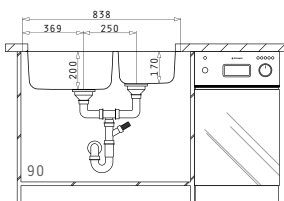

DIONE (65X40) 1 1/2B UM

Sink Dimensions: 649 x 396mm
Bowl Dimensions: 400 x 340 x 180mm / 165 x 290 x 120mm
Minimum Base Unit: 80cm
Bowl Overflow

Cutout template supplied in packaging

Finish	Ar. Number	Bowl Position	Waste Valves	Packaging
POLISHED	109400430	Big Bowl Left	Ø92mm, Ø92mm	1 Item/Carton Box
POLISHED	109400830	Big Bowl Right	Ø92mm, Ø92mm	1 Item/Carton Box

Carton box includes: Waste valves, space saver siphon & transparent colander.

Included Accessories	Suitable Accessories	Included Waste Fittings	Suitable Waste Fittings
525000201 Transparent Colander	525004701 Wooden Chopping Board	521101701 Waste Valve Ø92 with Bowl Overflow	521097201 Waste Valve Ø92
525004201 Steel Basket	525000401 White Basket	521058501 Space Saver Siphon for Sinks with 2 Bowls of unequal depth	521097901 Pop Up Waste Valve Ø92 with Bowl Overflow
100060001 Steel Colander			

DIONE (84X46) 2B UM

Sink Dimensions: 838 x 458mm
Bowl Dimensions: 450 x 400 x 200mm / 300 x 340 x 170mm
Minimum Base Unit: 90cm
Bowl Overflow

Cutout template supplied in packaging

Finish	Ar. Number	Bowl Position	Waste Valves	Packaging
POLISHED	109400030	Big Bowl Left	Ø92mm, Ø92mm	1 Item/Carton Box
POLISHED	109400730	Big Bowl Right	Ø92mm, Ø92mm	1 Item/Carton Box

Carton box includes: Waste valves, space saver siphon & steel basket.

Included Accessories	Suitable Accessories	Included Waste Fittings	Suitable Waste Fittings
525002701 Steel Basket	525005201 Wooden Chopping Board	521101701 Waste Valve Ø92 with Bowl Overflow	521097201 Waste Valve Ø92
		521058501 Space Saver Siphon for Sinks with 2 Bowls of unequal depth	521097901 Pop Up Waste Valve Ø92 with Bowl Overflow