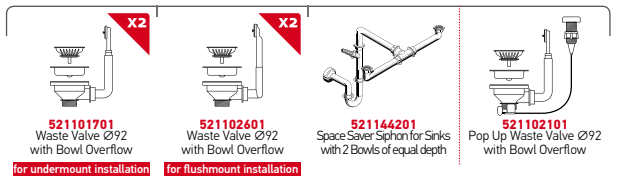

Suitable Accessories

Included Waste Fittings