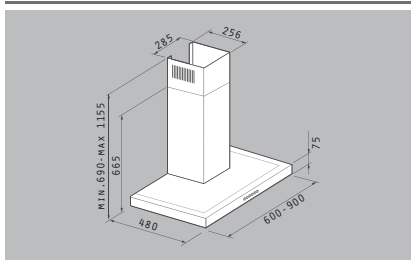

*Electronic buttons*

Material: Inox

Dimensions: 90cm/60cm

Extraction rate: 800m<sup>3</sup>/h

Noise level: 51dB

Motor: Turbo/250W

2 halogen spots

Controls: Electronic buttons