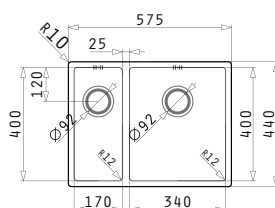

ASTRIS (57,5X44) 2B LH

Sink Dimensions: 575 x 440mm
Bowl Dimensions: 340 x 400 x 200mm / 170 x 400 x 170mm
Minimum Base Unit: 60cm
Bowl Overflow

Finish	Installation Type	Ar. Number	Waste Valves	Packaging
POLISHED	UNDERMOUNT	101030801	Ø92mm, Ø92mm	1 Item/ Carton Box
POLISHED	FLUSHMOUNT	101031201	Ø92mm, Ø92mm	1 Item/ Carton Box

Carton box includes: Waste valves & space saver siphon.

UNDERMOUNT INSTALLATION

FLUSHMOUNT INSTALLATION

Cutout template
supplied in packaging

Suitable Accessories

Included Waste Fittings

Suitable Waste Fittings

ASTRIS (57,5X44) 2B RH

Sink Dimensions: 575 x 440mm
Bowl Dimensions: 170 x 400 x 170mm / 340 x 400 x 200mm
Minimum Base Unit: 60cm
Bowl Overflow

Finish	Installation Type	Ar. Number	Waste Valves	Packaging
POLISHED	UNDERMOUNT	101030701	Ø92mm, Ø92mm	1 Item/ Carton Box
POLISHED	FLUSHMOUNT	101031101	Ø92mm, Ø92mm	1 Item/ Carton Box

Carton box includes: Waste valves & space saver siphon.

UNDERMOUNT INSTALLATION

FLUSHMOUNT INSTALLATION

Cutout template
supplied in packaging

Suitable Accessories

Included Waste Fittings

Suitable Waste Fittings