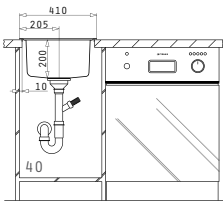

PELLA (41X52) 1B

Sink Dimensions: 410 x 520mm
Bowl Dimensions: 340 x 400 x 200mm
Minimum Base Unit: 40cm
Bowl Overflow

Finish	Ar. Number	Tap Holes	Waste Valve	Packaging
POLISHED	108910901	2 Tap Holes	Ø92mm	1 Item/Carton Box

Carton box includes: Pop up waste valve & siphon.

Flushmount

Proposed Tap

ROTA

Suitable Accessories

043000201
Glass
Chopping Board

521006301
Ø92 Waste Valve
Cover

Included Waste Fittings

521102401
Pop Up Waste Valve Ø92
with Bowl Overflow

521055801
Siphon for Sinks
with 1 Bowl

PELLA (47X52) 1B

Sink Dimensions: 470 x 520mm
Bowl Dimensions: 400 x 400 x 200mm
Minimum Base Unit: 45cm
Bowl Overflow

Finish	Ar. Number	Tap Holes	Waste Valve	Packaging
POLISHED	108911001	2 Tap Holes	Ø92mm	1 Item/Carton Box

Carton box includes: Pop up waste valve & siphon.

Flushmount

Proposed Tap

GUSTO

Suitable Accessories

043000201
Glass
Chopping Board

043000701
Steel
Colander

521006301
Ø92 Waste Valve
Cover

Included Waste Fittings

521102401
Pop Up Waste Valve Ø92
with Bowl Overflow

521055801
Siphon for Sinks
with 1 Bowl