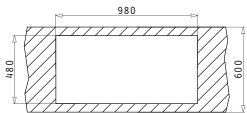

Sink Dimensions: 1000 x 500mm
Bowl Dimensions: 325 x 410 x 210mm / 150 x 350 x 130mm
Minimum Base Unit: **60cm**
Bowl Overflow

Cutout template supplied in packaging

Colour	Ar. Number	Waste Valves	Packaging
WHITE	077600001	∅92mm, ∅92mm	1 Item/Carton Box
GREY	077600601	∅92mm, ∅92mm	1 Item/Carton Box
BEIGE	077600301	∅92mm, ∅92mm	1 Item/Carton Box
SAND	077600701	∅92mm, ∅92mm	1 Item/Carton Box
BLACK	077601001	∅92mm, ∅92mm	1 Item/Carton Box
GRAPHITE	077600101	∅92mm, ∅92mm	1 Item/Carton Box

Carton box includes: Waste valves & space saver siphon.