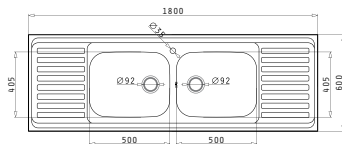

NEW
PRODUCT

Finish	Ar. Number	Tap Holes	Waste Valves / Overflow	Packaging
POLISHED	100523101	1 Tap Hole	Ø92mm, Ø92mm No Overflow	Carton Sleeve
POLISHED	100523201	1 Tap Hole	Ø92mm, Ø92mm With Overflow	Carton Sleeve

Sink Dimensions: 1800 x 600mm
Bowl Dimensions: 500 x 400 x 300mm / 500 x 400 x 300mm
Minimum Base Unit: **110cm**
Bowl Overflow