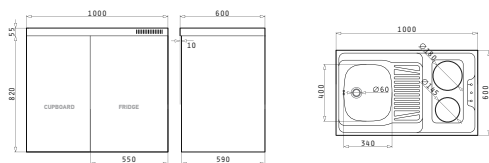

Accessories

Proposed Tap

METALLIC MK 323 (100X60)