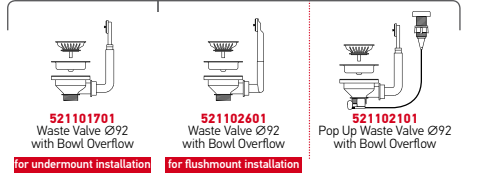

Included Waste Fittings