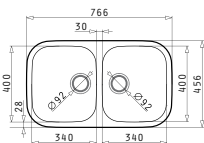

Cutout template supplied in packaging