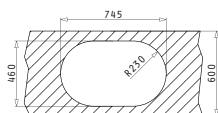

SR MINI

Sink Dimensions: 765 x 480mm
Bowl Dimensions: Ø385 x 150mm
Minimum Base Unit: 45cm
Bowl Overflow

Finish	Ar. Number	Bowl Position	Waste Valve	Packaging
SATIN	100166801	Reversible No Tap Holes	Ø92mm	Carton Sleeve
SATIN	100167001	Reversible 1+1 Tap Holes	Ø92mm	Carton Sleeve
LINEN	100166901	Reversible No Tap Holes	Ø92mm	Carton Sleeve
LINEN	100167101	Reversible 1+1 Tap Holes	Ø92mm	Carton Sleeve

Inset

EASYFIX™

Proposed Tap

FESTIVO

Suitable Accessories

521097301 Waste Valve Ø92 with Bowl Overflow	521055801 Siphon for Sinks with 1 Bowl			

SR TWIG 1B 1D

Sink Dimensions: 850 x 450mm
Bowl Dimensions: Ø360 x 150mm
Minimum Base Unit: 45cm
Bowl Overflow

Finish	Ar. Number	Bowl Position	Waste Valve	Packaging
SATIN	100136501	Reversible No Tap Holes	Ø92mm	Carton Sleeve
SATIN	100142601	Reversible 1+1 Tap Holes	Ø92mm	Carton Sleeve
LINEN	100136601	Reversible No Tap Holes	Ø92mm	Carton Sleeve
LINEN	100142701	Reversible 1+1 Tap Holes	Ø92mm	Carton Sleeve

Inset

EASYFIX™

Proposed Tap

MEZZO

Suitable Accessories

525004901 Wooden Chopping Board				

Suitable Waste Fittings

521097301 Waste Valve Ø92 with Bowl Overflow	521055801 Siphon for Sinks with 1 Bowl