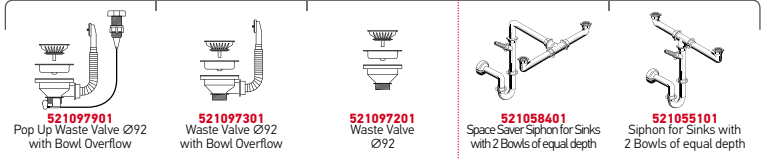

Sink Dimensions: 1160 x 500mm  
Bowl Dimensions: 340 x 400 x 165mm / 340 x 400 x 165mm  
Minimum Base Unit: **80cm**  
Bowl Overflow

**EASYFIX™**

Suitable Accessories

Suitable Waste Fittings

DIONE  
SERIES  
PREMIUM