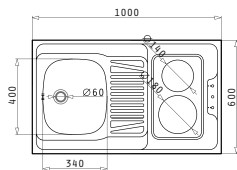

**4 Sides Down**

**Suitable Waste Fittings**

**Proposed Tap**

PANTRY 1B 1D 2 UNEQUAL CERAMIC HOBS 100x60x5,5cm

Pantry Dimensions: 1000 x 600 x 55mm  
Bowl Dimensions: 340 x 400 x 150mm  
Minimum Base Unit: 45cm