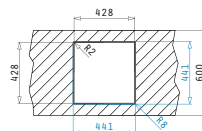

FLUSHMOUNT INSTALLATION

Finish	Installation Type	Ar. Number	Waste Valve	Packaging
BRUSHED	UNDERMOUNT	100090201	Ø92mm	1 Item/Carton Box
BRUSHED	FLUSHMOUNT	100090801	Ø92mm	1 Item/Carton Box

Carton Box includes: Waste valve.