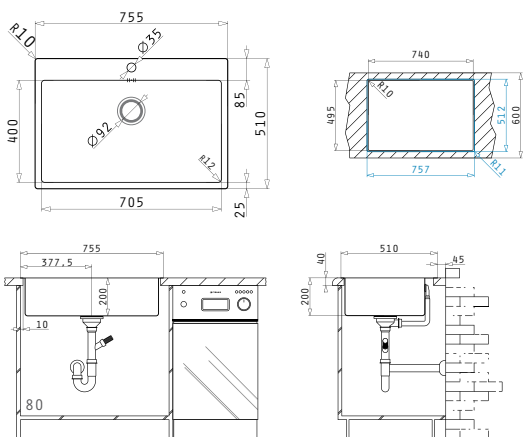

Carton Box includes: Waste valves & space saver siphon.

Flushmount

Proposed Tap

Suitable Accessories

Included Waste Fittings

Suitable Waste Fittings

ISTROS FB (75,5X51) 1B

Sink Dimensions: 755 x 510mm  
Bowl Dimensions: 705 x 400 x 200mm  
Minimum Base Unit: 80cm  
Bowl Overflow