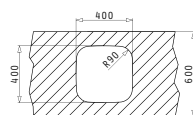

Finish	Ar. Number	Waste Valve	Packaging
POLISHED	<b>100094101</b>	Ø92mm	8 Items / Carton Box

Suitable Accessories

Undermount

Suitable Waste Fittings

IRIS (40X40) UM

Outer Dimensions: 423 x 423mm  
Bowl Dimensions: 400 x 400 x 200mm  
Minimum Base Unit: 45cm  
Bowl Overflow