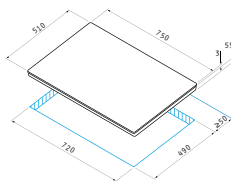

Gas Hob 75CF 506 Wok Inox & Cast Iron

INDEPENDENT

Ar. Number

030059101