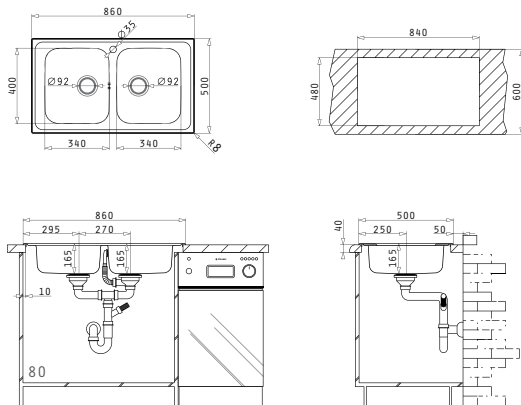

**EASYFIX™**

Proposed Tap

Suitable Accessories

Suitable Waste Fittings

ATHENA (86X50) 1B 1D

Sink Dimensions: 860 x 500mm  
Bowl Dimensions: 340 x 400 x 180mm  
Minimum Base Unit: 45cm  
Bowl Overflow

Finish	Ar. Number	Bowl Position	Waste Valve	Packaging
SATIN	<b>100178901</b>	Reversible No Tap Holes	Ø92mm	Carton Sleeve
LINEN	<b>100180401</b>	Reversible No Tap Holes	Ø92mm	Carton Sleeve
POLISHED	<b>101100701</b>	Reversible No Tap Holes	Ø92mm	Carton Sleeve

**EASYFIX™**

Proposed Tap

Suitable Accessories

Suitable Waste Fittings

**ATHENA (86X50) 2B**

Sink Dimensions: 860 x 500mm  
Bowl Dimensions: 340 x 400 x 165mm / 340 x 400 x 165mm  
Minimum Base Unit: 80cm  
Bowl Overflow