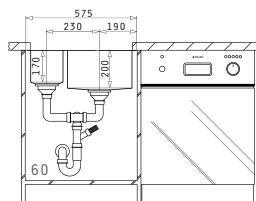

UNDERMOUNT INSTALLATION