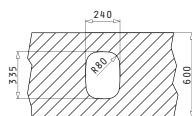

Finish	Ar. Number	Waste Valve	Packaging
POLISHED	100009001	Ø92mm	10 Items / Carton Box