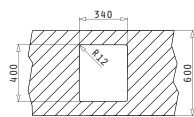

Suitable Accessories

Included Waste Fittings

Suitable Waste Fittings

ASTRIS (34X40) 1B

Outer Dimensions: 380 x 440mm  
Bowl Dimensions: 340 x 400 x 200mm  
Minimum Base Unit: 40cm  
Bowl Overflow

UNDERMOUNT INSTALLATION