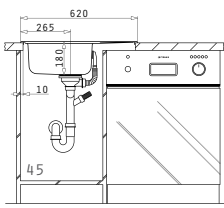

Sink Dimensions: 620 x 500mm  
Bowl Dimensions: 340 x 400 x 180mm  
Minimum Base Unit: 45cm  
Bowl Overflow

**EASYFIX™**

Proposed Tap

ROTA

Suitable Accessories

Suitable Waste Fittings

ATHENA EXTRA (62X50) 1 1/2B