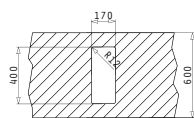

ASTRIS (17X40) 1B

Outer Dimensions: 210 x 440mm  
Bowl Dimensions: 170 x 400 x 170mm  
Minimum Base Unit: 30cm  
Bowl Overflow

UNDERMOUNT INSTALLATION

Cutout template supplied in packaging

FLUSHMOUNT INSTALLATION