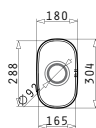

Finish	Ar. Number	Waste Valve	Packaging
POLISHED	100011201	Ø92mm	16 Items / Carton Box