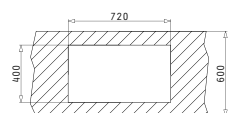

Outer Dimensions: 760 x 440mm
Bowl Dimensions: 720 x 400 x 200mm
Minimum Base Unit: **80cm**
Bowl Overflow