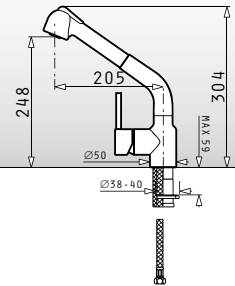

classic **Balata**

Single lever mixer tap with ceramic disc mechanism & pull-out spay

Type	Ar. Number
CHROME	095161001
SATIN	095161101
WHITE	095162201
BEIGE	095162301
GREY	095162401
GRAPHITE	095162501
BLACK	095162601
SAND	095162701
SNOW	095300301
CARBON	095300401
MOCHA	095300501