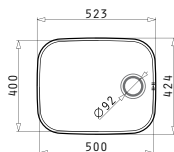

Finish	Ar. Number	Waste Valve	Packaging
POLISHED	<b>10009901</b>	Ø92mm	5 Items / Carton Box

Suitable Accessories

Undermount

Suitable Waste Fittings

IRIS (50X40) UM

Outer Dimensions: 523 x 424mm  
Bowl Dimensions: 500 x 400 x 200mm  
Minimum Base Unit: 60cm  
Bowl Overflow