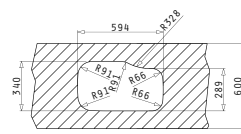

DIONE (65X40) 1 1/2B UM

Sink Dimensions: 649 x 396mm  
Bowl Dimensions: 400 x 340 x 180mm / 165 x 290 x 120mm  
Minimum Base Unit: 80cm  
Bowl Overflow

Cutout template supplied in packaging

Finish	Ar. Number	Bowl Position	Waste Valves	Packaging
POLISHED	<b>109400430</b>	Big Bowl Left	Ø92mm, Ø92mm	1 Item/Carton Box
POLISHED	<b>109400830</b>	Big Bowl Right	Ø92mm, Ø92mm	1 Item/Carton Box