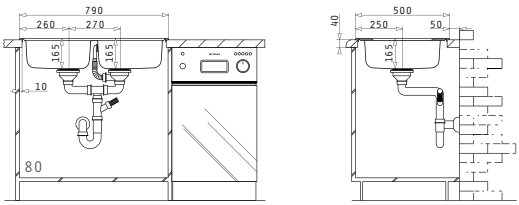

Suitable Accessories

Suitable Waste Fittings

ATHENA (79X50) 2B

Sink Dimensions: 790 x 500mm  
Bowl Dimensions: 340 x 400 x 165mm / 340 x 400 x 165mm  
Minimum Base Unit: 80cm  
Bowl Overflow

Finish	Ar. Number	Tap Holes	Waste Valves	Packaging
SATIN	<b>100178801</b>	1 Tap Hole	Ø92mm, Ø92mm	Carton Sleeve
LINEN	<b>100180301</b>	1 Tap Hole	Ø92mm, Ø92mm	Carton Sleeve
POLISHED	<b>101100601</b>	1 Tap Hole	Ø92mm, Ø92mm	Carton Sleeve

**EASYFIX™**

Proposed Tap

Suitable Accessories

Suitable Waste Fittings

ATHENA (86X50) 1B 1D

Sink Dimensions: 860 x 500mm  
Bowl Dimensions: 340 x 400 x 180mm  
Minimum Base Unit: 45cm  
Bowl Overflow

Finish	Ar. Number	Bowl Position	Waste Valve	Packaging
SATIN	<b>100178901</b>	Reversible No Tap Holes	Ø92mm	Carton Sleeve
LINEN	<b>100180401</b>	Reversible No Tap Holes	Ø92mm	Carton Sleeve
POLISHED	<b>101100701</b>	Reversible No Tap Holes	Ø92mm	Carton Sleeve