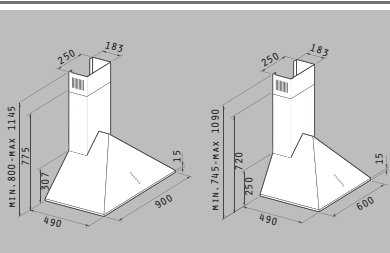

## Pyramid Chimney

CLASSIC

Type	Ar. Number
90cm <sup>1</sup>	<b>065007101</b>
60cm	<b>065007001</b>

Material: Inox

Dimensions: 90cm/60cm

Extraction rate: 800m<sup>3</sup>/h

Noise level: 55dB

Motor: Turbo/250W