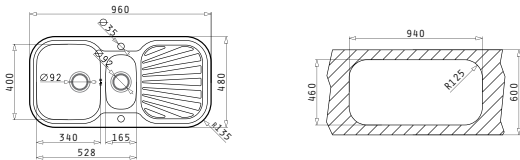

Sink Dimensions: 960 x 480mm
Bowl Dimensions: 400 x 400 x 200mm / 165 x 290 x 120mm
Minimum Base Unit: 60cm
Bowl Overflow