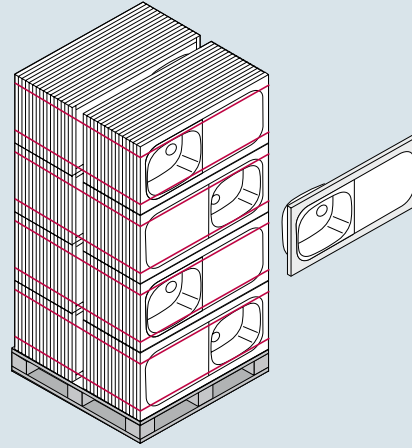

PALLET OF SINKS INDIVIDUALLY PACKED IN CARTON BOXES

B