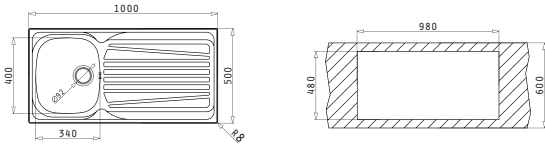

Sink Dimensions: 1000 x 500mm
Bowl Dimensions: 340 x 400 x 150mm
Minimum Base Unit: 45cm
Bowl Overflow