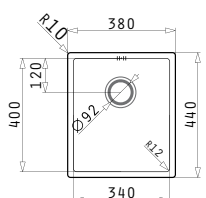

ASTRIS (17X40) 1B

Outer Dimensions: 210 x 440mm  
Bowl Dimensions: 170 x 400 x 170mm  
Minimum Base Unit: 30cm  
Bowl Overflow

UNDERMOUNT INSTALLATION

Cutout template supplied in packaging

FLUSHMOUNT INSTALLATION

Suitable Accessories

Included Waste Fittings

Suitable Waste Fittings

ASTRIS (34X40) 1B

Outer Dimensions: 380 x 440mm  
Bowl Dimensions: 340 x 400 x 200mm  
Minimum Base Unit: 40cm  
Bowl Overflow

UNDERMOUNT INSTALLATION