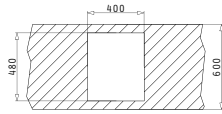

Sink Dimensions: 410 x 500mm
Bowl Dimensions: 340 x 400 x 200mm
Minimum Base Unit: **40cm**
Bowl Overflow