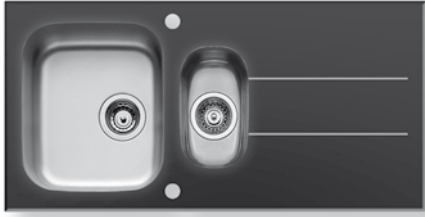

CONCERTO (100X50) 1 1/2B 1D BLACK

NEW
PRODUCT

Sink Dimensions: 1000 x 500mm
Bowl Dimensions: 340 x 400 x 180mm / 165 x 290 x 120mm
Minimum Base Unit: 60cm
Bowl Overflow