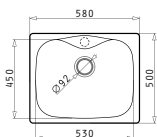

## PYRAGRANITE HYDRIA (58X50) 1B

Sink Dimensions: 580 x 500mm  
Bowl Dimensions: 530 x 450 x 220mm  
Minimum Base Unit: 60cm  
Bowl Overflow

Cutout template supplied in packaging

Colour	Ar. Number	Waste Valve	Packaging
WHITE	<b>074000001</b>	Ø92mm	1 Item/ Carton Box
GREY	<b>074000601</b>	Ø92mm	1 Item/ Carton Box
BEIGE	<b>074000301</b>	Ø92mm	1 Item/ Carton Box
SAND	<b>074000701</b>	Ø92mm	1 Item/ Carton Box
BLACK	<b>074001001</b>	Ø92mm	1 Item/ Carton Box
GRAPHITE	<b>074000101</b>	Ø92mm	1 Item/ Carton Box