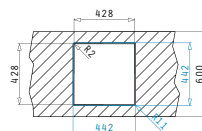

FLUSHMOUNT INSTALLATION