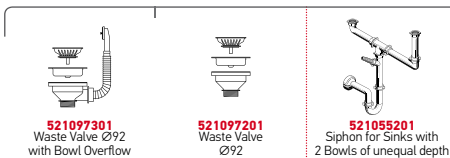

Inset

Suitable Waste Fittings

Proposed Tap

VERA (116X50) 2B 1D

Sink Dimensions: 1160 x 500mm  
Bowl Dimensions: 340 x 400 x 150mm / 340 x 400 x 150mm  
Minimum Base Unit: 80cm  
Bowl Overflow

Finish	Ar. Number	Bowl Position	Waste Valves	Packaging
SATIN	100177701	Reversible No Tap Holes	Ø92mm, Ø92mm	Carton Sleeve
LINEN	100178001	Reversible No Tap Holes	Ø92mm, Ø92mm	Carton Sleeve