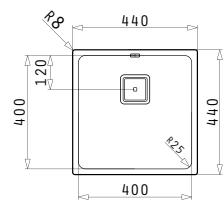

Carton Box includes: Waste valve.

Suitable Accessories

Included Waste Fittings

Suitable Waste Fittings

LUME (40X40) 1B

Outer Dimensions: 440 x 440mm  
Bowl Dimensions: 400 x 400 x 200mm  
Minimum Base Unit: 45cm  
Bowl Overflow