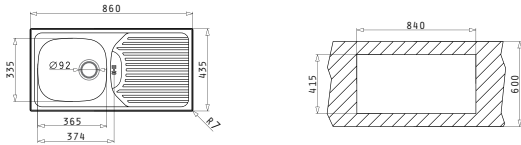

CA1

Sink Dimensions: 860 x 435mm
Bowl Dimensions: 365 x 335 x 150mm
Minimum Base Unit: 50cm
Drainer Overflow

Finish	Ar. Number	Bowl Position	Waste Valve	Packaging
SATIN	100124101	Reversible No Tap Holes	Ø92mm	Carton Sleeve
SATIN	100120401	Reversible No Tap Holes	Ø60mm	Carton Sleeve

Suitable Waste Fittings

 521096601 Waste Valve Ø92 with Drainer Overflow	 521096501 Waste Valve Ø60 with Drainer Overflow	 521055801 Siphon for Sinks with 1 Bowl

ET33 FORK

Sink Dimensions: 860 x 435mm
Bowl Dimensions: 365 x 335 x 150mm
Minimum Base Unit: 45cm
Bowl Overflow

Finish	Ar. Number	Bowl Position	Waste Valve	Packaging
SATIN	100128701	Reversible No Tap Holes	Ø60mm	Carton Sleeve

Suitable Waste Fittings

 521099801 Waste Valve Ø60 with Bowl Overflow	 521055801 Siphon for Sinks with 1 Bowl

E33/33

Sink Dimensions: 860 x 435mm
Bowl Dimensions: 335 x 365 x 150mm / 335 x 365 x 150mm
Minimum Base Unit: 80cm
Bowl Overflow

Finish	Ar. Number	Tap Holes	Waste Valves	Packaging
SATIN	100150801	1 Tap Hole	Ø60mm, Ø60mm	Carton Sleeve
LINEN	100150901	1 Tap Hole	Ø60mm, Ø60mm	Carton Sleeve

Suitable Accessories

Suitable Waste Fittings

 521099801 Waste Valve Ø60 with Bowl Overflow	 521095501 Waste Valve Ø60 with Ring Stopper	 521055101 Siphon for Sinks with 2 Bowls of equal depth