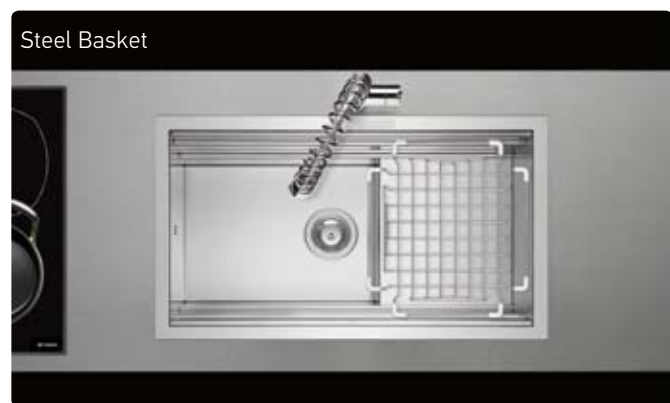

ACCESSORIES