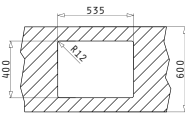

UNDERMOUNT INSTALLATION