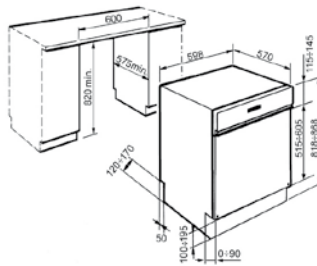

Dishwasher DWD 60SI

SEMI INTEGRATED

Ar. Number

033000403

Dimensions: 60cm

Capacity: 12 Place settings

Panel colour: inox

Noise level: 49dB

Program temperatures: 38°-45°-55°-65°-70°

Full Aqua Stop System

Energy efficiency class A+

Washing efficiency class A

Drying efficiency class A

Operation switch: Electronic

Number of programs: 5

On/Off function light

Salt light

Inox filter

Water softener system

Steam protection