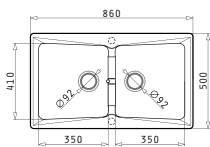

Carton box includes: Waste valve & space saver siphon.

Suitable Accessories

Proposed Tap

PYRAGRANITE PETRA (86X50) 2B

Sink Dimensions: 860 x 500mm  
Bowl Dimensions: 350 x 410 x 210mm / 350 x 410 x 210mm  
Minimum Base Unit: 90cm  
Bowl Overflow