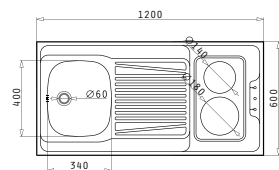

**Accessories**

**4 Sides Down**

**Suitable Waste Fittings**

**Proposed Tap**

PANTRY 1B 1D 2 UNEQUAL CERAMIC HOBS 120x60x5,5cm

Pantry Dimensions: 1200 x 600 x 55mm  
Bowl Dimensions: 340 x 400 x 150mm  
Minimum Base Unit: 45cm