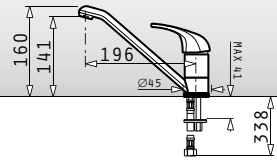

essential **Sereno**

Single lever mixer tap with ceramic disc mechanism

Type: CHROME  
Ar. Number: **096701001**

essential **Fino**

Long spout single lever mixer tap with ceramic disc mechanism

Type: CHROME  
Ar. Number: **095171001**