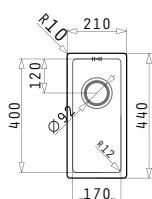

ASTRIS (17X40) 1B

Outer Dimensions: 210 x 440mm  
Bowl Dimensions: 170 x 400 x 170mm  
Minimum Base Unit: 30cm  
Bowl Overflow

UNDERMOUNT INSTALLATION

Cutout template supplied in packaging

FLUSHMOUNT INSTALLATION