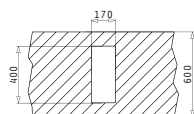

UNDERMOUNT INSTALLATION

Cutout template supplied in packaging