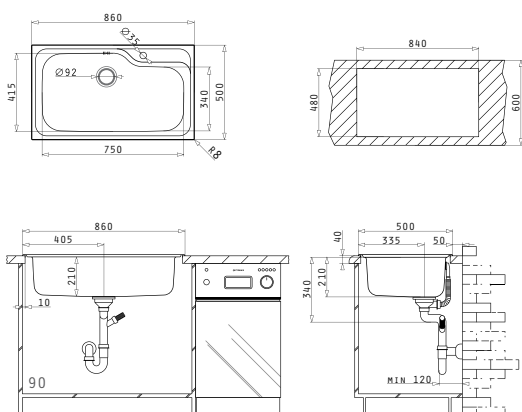

Sink Dimensions: 860 x 500mm
Bowl Dimensions: 750 x 415 x 210mm
Minimum Base Unit: 90cm
Bowl Overflow