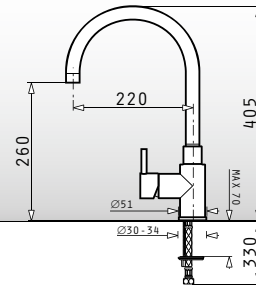

premium **Legato**

Stainless Steel single lever mixer tap with ceramic disc mechanism

KITCHEN TAPS

Type

Ar. Number

CHROME

095031001

Type

Ar. Number

CHROME

095061001

Type

Ar. Number

STAINLESS STEEL

095050101