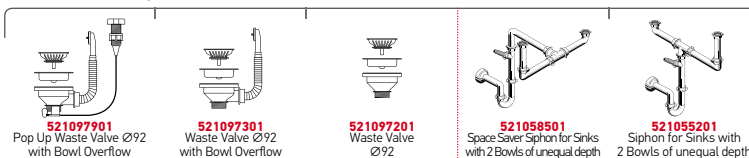

Suitable Waste Fittings

AMALTIA (100X50) 1 1/2B 1D

Sink Dimensions: 1000 x 500mm  
Bowl Dimensions: 340 x 400 x 180mm / 165 x 290 x 120mm  
Minimum Base Unit: 60cm  
Bowl Overflow

Finish	Ar. Number	Bowl Position	Waste Valves	Packaging
POLISHED	<b>107118301</b>	Reversible No Tap Holes	∅92mm, ∅92mm	Carton Sleeve
POLISHED	<b>107121401</b>	Reversible 1+1 Tap Holes	∅92mm, ∅92mm	Carton Sleeve
LINEN	<b>107121701</b>	Reversible 1+1 Tap Holes	∅92mm, ∅92mm	Carton Sleeve

**EASYFIX™**

SPANIATO

Suitable Accessories

Suitable Waste Fittings

AMALTIA (116X50) 2B 1D

Sink Dimensions: 1160 x 500mm  
Bowl Dimensions: 340 x 400 x 180mm / 340 x 400 x 180mm  
Minimum Base Unit: **80cm**  
Bowl Overflow