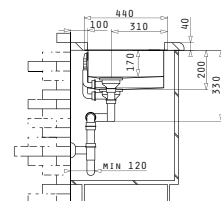

UNDERMOUNT INSTALLATION