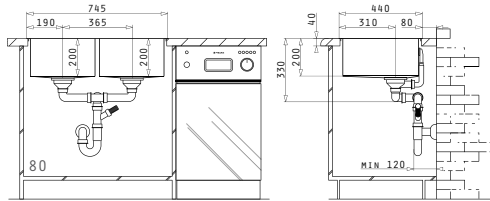

TETRAGON (74,5X44) 2B

Sink Dimensions: 745 x 440mm
Bowl Dimensions: 340 x 400 x 200mm / 340 x 400 x 200mm
Minimum Base Unit: **80cm**
Bowl Overflow

UNDERMOUNT INSTALLATION

FLUSHMOUNT INSTALLATION

Finish	Installation Type	Ar. Number	Waste Valves	Packaging
BRUSHED	UNDERMOUNT	100091330	Ø92mm, Ø92mm	1 Item/ Carton Box
BRUSHED	FLUSHMOUNT	100091901	Ø92mm, Ø92mm	1 Item/ Carton Box

Carton Box includes: Waste valves & space saver siphon.

Suitable Accessories

Included Waste Fittings

Suitable Waste Fittings

Cutout template supplied in packaging

TETRAGON (86,5X44) 2B

Sink Dimensions: 865 x 440mm
Bowl Dimensions: 400 x 400 x 200mm / 400 x 400 x 200mm
Minimum Base Unit: **90cm**
Bowl Overflow

UNDERMOUNT INSTALLATION

FLUSHMOUNT INSTALLATION

Finish	Installation Type	Ar. Number	Waste Valves	Packaging
BRUSHED	UNDERMOUNT	100091230	Ø92mm, Ø92mm	1 Item/ Carton Box
BRUSHED	FLUSHMOUNT	100092001	Ø92mm, Ø92mm	1 Item/ Carton Box

Carton Box includes: Waste valves & space saver siphon.

Suitable Accessories

Included Waste Fittings

Suitable Waste Fittings

Cutout template supplied in packaging