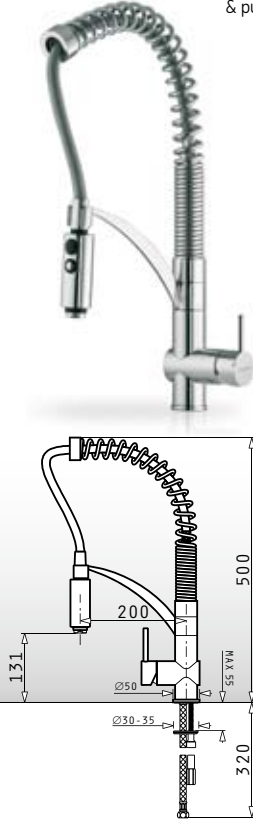

elegant **Cresento**

Single lever mixer tap with ceramic disc mechanism & pull-out spay