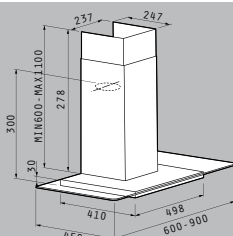

Square glass  
& inox lines

Material: Inox & safety glass

Dimensions: 90cm/60cm

Extraction rate: 950m<sup>3</sup>/h

Noise level: 53dB

Motor: Turbo/210W

2 halogen spots

Controls: Electronic buttons