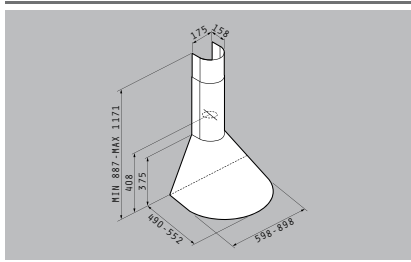

Round Chimney

CLASSIC

NEW
PRODUCT

Type

Ar. Number

90cm

065017901

60cm

065017801

Material: Inox

Dimensions: 90cm/60cm

Extraction rate: 700m³/h

Noise level: 55dB

Motor: 180W

Halogen lamps

Controls: Sliding buttons

Metallic filters: 2 (90cm), 2 (60cm)

065941301

Carbon filter
Required: 2