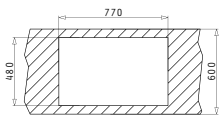

Sink Dimensions: 790 x 500mm
Bowl Dimensions: 325 x 410 x 210mm
Minimum Base Unit: **45cm**
Bowl Overflow

Cutout template supplied in packaging

Colour	Ar. Number	Waste Valve	Packaging
WHITE	077200001	∅92mm	1 Item/Carton Box
GREY	077200601	∅92mm	1 Item/Carton Box
BEIGE	077200301	∅92mm	1 Item/Carton Box
SAND	077200701	∅92mm	1 Item/Carton Box
BLACK	077201001	∅92mm	1 Item/Carton Box
GRAPHITE	077200101	∅92mm	1 Item/Carton Box

GRANITE

Carton box includes: Waste valve & space saver siphon.