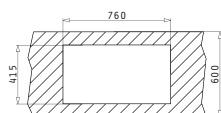

E33

Sink Dimensions: 465 x 435mm
Bowl Dimensions: 365 x 335 x 150mm
Minimum Base Unit: 40cm
Bowl Overflow

Finish	Ar. Number	Tap Holes	Waste Valve	Packaging
SATIN	100140001	No Tap Holes	Ø92mm	Carton Sleeve
SATIN	100139601	No Tap Holes	Ø60mm	Carton Sleeve

EASYFIX™

Proposed Tap

MEZZO

Suitable Waste Fittings

	521097301 Waste Valve Ø92 with Bowl Overflow		521099801 Waste Valve Ø60 with Bowl Overflow		521055801 Siphon for Sinks with 1 Bowl

ET78

Sink Dimensions: 780 x 435mm
Bowl Dimensions: 335 x 365 x 150mm
Minimum Base Unit: 45cm
Drainer Overflow

Finish	Ar. Number	Bowl Position	Waste Valve	Packaging
SATIN	100138601	Reversible No Tap Holes	Ø92mm	Carton Sleeve
	100125001	Reversible No Tap Holes	Ø60mm	Carton Sleeve
LINEN	100138701	Reversible No Tap Holes	Ø92mm	Carton Sleeve
	100138401	Reversible No Tap Holes	Ø60mm	Carton Sleeve

EASYFIX™

Proposed Tap

FINO

Suitable Waste Fittings

	521096601 Waste Valve Ø92 with Drainer Overflow		521096501 Waste Valve Ø60 with Drainer Overflow		521055801 Siphon for Sinks with 1 Bowl

E78

Sink Dimensions: 780 x 435mm
Bowl Dimensions: 335 x 365 x 150mm / 335 x 365 x 150mm
Minimum Base Unit: 80cm
Bowl Overflow

Finish	Ar. Number	Tap Holes	Waste Valves	Packaging
SATIN	100138801	No Tap Holes	Ø92mm, Ø92mm	Carton Sleeve
	100125101	No Tap Holes	Ø60mm, Ø60mm	Carton Sleeve
LINEN	100138901	No Tap Holes	Ø92mm, Ø92mm	Carton Sleeve
	100138501	No Tap Holes	Ø60mm, Ø60mm	Carton Sleeve

Suitable Accessories

	525000701 White Basket

EASYFIX™

Proposed Tap

BALATA

Suitable Waste Fittings

	521097301 Waste Valve Ø92 with Bowl Overflow		521097201 Waste Valve Ø92		521099801 Waste Valve Ø60 with Bowl Overflow		521095501 Waste Valve Ø60 with Ring Stopper		521055101 Siphon for Sinks with 2 Bowls of equal depth