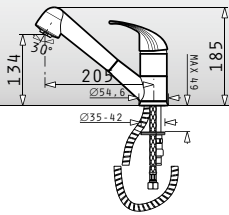

essential Festivo

Single lever mixer tap with ceramic disc mechanism & pull-out spay

essential Modo

Long spout single lever mixer tap with ceramic disc mechanism

essential Mezzo

Single lever mixer tap with ceramic disc mechanism