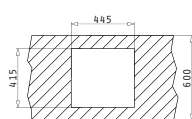

E33

Sink Dimensions: 465 x 435mm
Bowl Dimensions: 365 x 335 x 150mm
Minimum Base Unit: 40cm
Bowl Overflow

Finish	Ar. Number	Tap Holes	Waste Valve	Packaging
SATIN	100140001	No Tap Holes	Ø92mm	Carton Sleeve
SATIN	100139601	No Tap Holes	Ø60mm	Carton Sleeve

EASYFIX™

Proposed Tap

MEZZO

Suitable Waste Fittings

	521097301 Waste Valve Ø92 with Bowl Overflow		521099801 Waste Valve Ø60 with Bowl Overflow		521055801 Siphon for Sinks with 1 Bowl

ET78

Sink Dimensions: 780 x 435mm
Bowl Dimensions: 335 x 365 x 150mm
Minimum Base Unit: 45cm
Drainer Overflow

Finish	Ar. Number	Bowl Position	Waste Valve	Packaging
SATIN	100138601	Reversible No Tap Holes	Ø92mm	Carton Sleeve
	100125001	Reversible No Tap Holes	Ø60mm	Carton Sleeve
LINEN	100138701	Reversible No Tap Holes	Ø92mm	Carton Sleeve
	100138401	Reversible No Tap Holes	Ø60mm	Carton Sleeve

EASYFIX™

Proposed Tap

FINO

Suitable Waste Fittings

	521096601 Waste Valve Ø92 with Drainer Overflow		521096501 Waste Valve Ø60 with Drainer Overflow		521055801 Siphon for Sinks with 1 Bowl

E78

Sink Dimensions: 780 x 435mm
Bowl Dimensions: 335 x 365 x 150mm / 335 x 365 x 150mm
Minimum Base Unit: 80cm
Bowl Overflow

Finish	Ar. Number	Tap Holes	Waste Valves	Packaging
SATIN	100138801	No Tap Holes	Ø92mm, Ø92mm	Carton Sleeve
	100125101	No Tap Holes	Ø60mm, Ø60mm	Carton Sleeve
LINEN	100138901	No Tap Holes	Ø92mm, Ø92mm	Carton Sleeve
	100138501	No Tap Holes	Ø60mm, Ø60mm	Carton Sleeve

Suitable Accessories

	525000701 White Basket

EASYFIX™

Proposed Tap

BALATA

Suitable Waste Fittings

	521097301 Waste Valve Ø92 with Bowl Overflow		521097201 Waste Valve Ø92		521099801 Waste Valve Ø60 with Bowl Overflow		521095501 Waste Valve Ø60 with Ring Stopper		521055101 Siphon for Sinks with 2 Bowls of equal depth