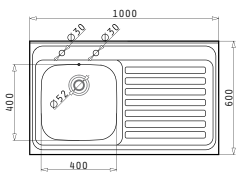

Finish	Ar. Number	Tap Holes	Waste Valve	Bending Type
POLISHED	102610701	2 Tap Holes	Ø52mm	Square Edge
POLISHED	104405501	2 Tap Holes	Ø52mm	Roll Front

Suitable Accessories

Suitable Waste Fittings