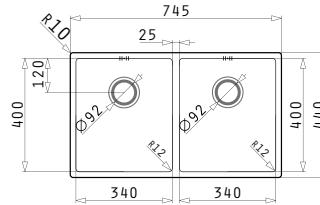

ASTRIS (74,5X44) 2B

Sink Dimensions: 745 x 440mm
Bowl Dimensions: 340 x 400 x 200mm / 340 x 400 x 200mm
Minimum Base Unit: **80cm**
Bowl Overflow

Finish	Installation Type	Ar. Number	Waste Valves	Packaging
POLISHED	UNDERMOUNT	101030901	Ø92mm, Ø92mm	1 Item/ Carton Box
POLISHED	FLUSHMOUNT	101031301	Ø92mm, Ø92mm	1 Item/ Carton Box

Carton box includes: Waste valves & space saver siphon.

UNDERMOUNT INSTALLATION

FLUSHMOUNT INSTALLATION

Cutout template
supplied in packaging

Suitable Accessories

Included Waste Fittings

Suitable Waste Fittings

ASTRIS (86,5X44) 2B

Sink Dimensions: 865 x 440mm
Bowl Dimensions: 400 x 400 x 200mm / 400 x 400 x 200mm
Minimum Base Unit: **90cm**
Bowl Overflow

Finish	Installation Type	Ar. Number	Waste Valves	Packaging
POLISHED	UNDERMOUNT	101031001	Ø92mm, Ø92mm	1 Item/ Carton Box
POLISHED	FLUSHMOUNT	101031401	Ø92mm, Ø92mm	1 Item/ Carton Box

Carton box includes: Waste valves & space saver siphon.

UNDERMOUNT INSTALLATION

FLUSHMOUNT INSTALLATION

Cutout template
supplied in packaging

Suitable Accessories

Included Waste Fittings

Suitable Waste Fittings