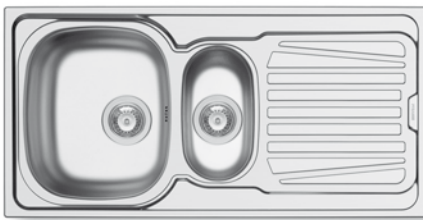

Finish	Ar. Number	Bowl Position	Waste Valve	Packaging
SATIN	100165901	Reversible No Tap Holes	Ø92mm	Carton Sleeve

Suitable Accessories

Inset

Suitable Waste Fittings

Proposed Tap

SPARTA (100X50) 1 1/2B 1D

Sink Dimensions: 1000 x 500mm  
Bowl Dimensions: 340 x 400 x 150mm / 160 x 300 x 90mm  
Minimum Base Unit: 60cm  
Bowl Overflow