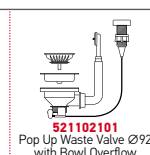

Carton box includes: Waste valve.

Suitable Accessories

Included Waste Fittings

Suitable Waste Fittings

**ASTRIS (45X40) 1B**

Outer Dimensions: 490 x 440mm  
Bowl Dimensions: 450 x 400 x 200mm  
Minimum Base Unit: 50cm  
Bowl Overflow