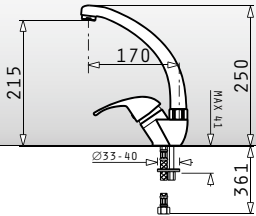

essential **Sereno**

Single lever mixer tap with ceramic disc mechanism