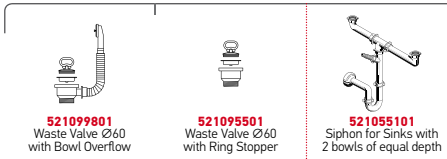

4 Sides Down

Suitable Waste Fittings