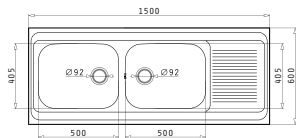

NEW
PRODUCT

Finish	Ar. Number	Bowl Position	Waste Valves / Overflow	Packaging
POLISHED	100523501	Reversible No Tap Holes	Ø92mm, Ø92mm No Overflow	Carton Sleeve
POLISHED	100521801	Reversible No Tap Holes	Ø92mm, Ø92mm With Overflow	Carton Sleeve

Sink Dimensions: 1500 x 600mm
Bowl Dimensions: 500 x 400 x 300mm / 500 x 400 x 300mm
Minimum Base Unit: **110cm**
Bowl Overflow