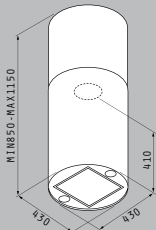

*Peripheral
absorption*

Material: Inox

Dimensions: Ø43cm

Extraction rate: 800m³/h

Noise level: 55dB

Motor: Turbo/210W

2 halogen spots

Controls: Electronic buttons

Metallic filters: 1

065941501
Carbon filter
Required: 2