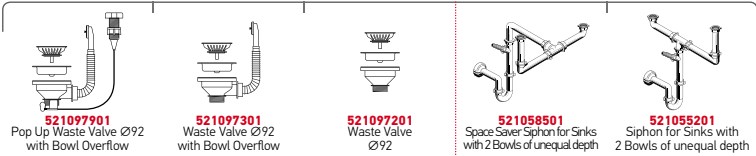

AMALTA  
SERIES  
PREMIUM

AMALTIA (62X50) 1 1/2B

Sink Dimensions: 620 x 500mm  
Bowl Dimensions: 340 x 400 x 180mm / 165 x 290 x 120mm  
Minimum Base Unit: 60cm  
Bowl Overflow

Finish	Ar. Number	Bowl Position	Waste Valves	Packaging
POLISHED	<b>107123301</b>	Reversible 1+1 Tap Holes	Ø92mm, Ø92mm	Carton Sleeve

**EASYFIX™**

Proposed Tap

**ROTA**

Suitable Accessories

Suitable Waste Fittings

AMALTIA (79X50) 1B 1D

Sink Dimensions: 790 x 500mm  
Bowl Dimensions: 340 x 400 x 180mm  
Minimum Base Unit: 45cm  
Bowl Overflow