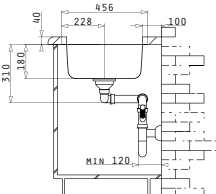

DIONE (77X46) 2B UM

Sink Dimensions: 766 x 456mm  
Bowl Dimensions: 340 x 400 x 180mm / 340 x 400 x 180mm  
Minimum Base Unit: **80cm**  
Bowl Overflow

Cutout template supplied in packaging

Finish	Ar. Number	Tap Holes	Waste Valves	Packaging
POLISHED	<b>109400630</b>	No Tap Holes	Ø92mm, Ø92mm	1 Item/Carton Box