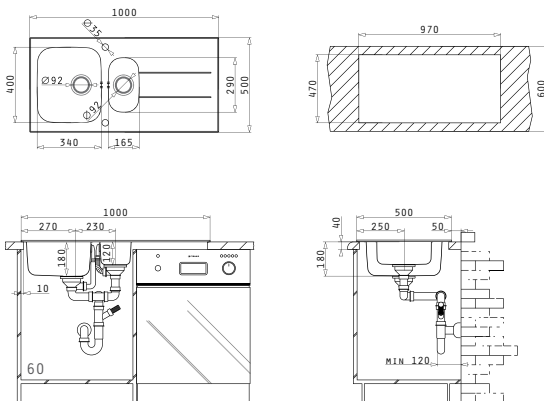

Finish	Ar. Number	Bowl Position	Waste Valves	Packaging
STEEL & WHITE GLASS	109501530	Reversible 1+1 Tap Holes	Ø92mm, Ø92mm	1 Item/Carton Box

Carton box includes: Pop up waste valve, waste valve & siphon.

Suitable Accessories

Included Waste Fittings