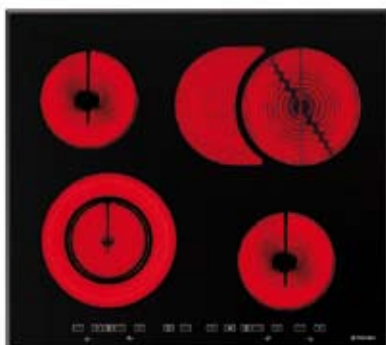

Hob 58HL 632 Touch Beveled

INDEPENDENT

Ar. Number

030025302

6 Highlight Zones:

Dimensions: 580 x 510mm

Touch controls

9 function levels

Safety lock

Residual heat indicator

Timer

Overflow safety device

Rapid heating