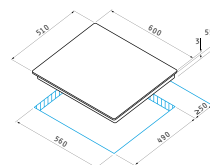

Gas Hob 60CF 467 Inox & Cast Iron

INDEPENDENT

**NEW
PRODUCT**

Ar. Number

030058901