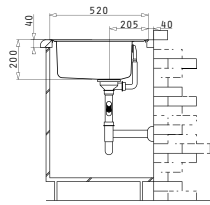

PELLA (41X52) 1B

Sink Dimensions: 410 x 520mm
Bowl Dimensions: 340 x 400 x 200mm
Minimum Base Unit: 40cm
Bowl Overflow

Finish	Ar. Number	Tap Holes	Waste Valve	Packaging
POLISHED	108910901	2 Tap Holes	Ø92mm	1 Item/Carton Box

Carton box includes: Pop up waste valve & siphon.

Flushmount

Proposed Tap

ROTA

Suitable Accessories

043000201
Glass
Chopping Board

521006301
Ø92 Waste Valve
Cover

Included Waste Fittings

521102401
Pop Up Waste Valve Ø92
with Bowl Overflow

521055801
Siphon for Sinks
with 1 Bowl

PELLA (47X52) 1B

Sink Dimensions: 470 x 520mm
Bowl Dimensions: 400 x 400 x 200mm
Minimum Base Unit: 45cm
Bowl Overflow

Finish	Ar. Number	Tap Holes	Waste Valve	Packaging
POLISHED	108911001	2 Tap Holes	Ø92mm	1 Item/Carton Box

Carton box includes: Pop up waste valve & siphon.

Flushmount

Proposed Tap

GUSTO

Suitable Accessories

043000201
Glass
Chopping Board

043000701
Steel
Colander

521006301
Ø92 Waste Valve
Cover

Included Waste Fittings

521102401
Pop Up Waste Valve Ø92
with Bowl Overflow

521055801
Siphon for Sinks
with 1 Bowl