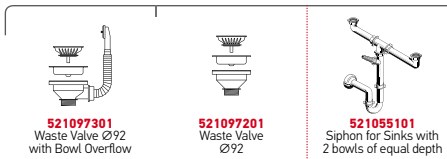

Suitable Waste Fittings