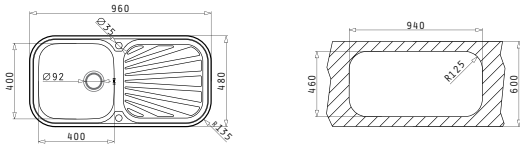

**521055201**  
Siphon for Sinks with  
2 Bowls of unequal depth

JUMBO  
SERIES  
CLASSIC

JUMBO 1B 1D

Sink Dimensions: 960 x 480mm  
Bowl Dimensions: 400 x 400 x 200mm  
Minimum Base Unit: 50cm  
Bowl Overflow