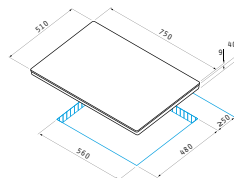

Gas Hob 75CF 511 Wok Black Glass & Cast Iron

INDEPENDENT

Ar. Number

030026401

5 Gas Zones:

3800W (WOK)

3000W

1750W

1000W

1750W

Dimensions: 750 x 510mm

Extra safety device

Automatic ignition (in the knobs)

Cast iron pan support

Accessories set for gas bottle adaption

HOBS