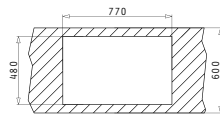

Suitable Accessories

Inset

Suitable Waste Fittings

Proposed Tap

SPARTA (79X50) 2B

Sink Dimensions: 790 x 500mm  
Bowl Dimensions: 340 x 400 x 150mm / 340 x 400 x 150mm  
Minimum Base Unit: 80cm  
Bowl Overflow