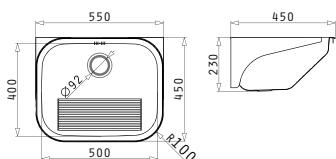

Carton box includes: Waste valve.

Included Waste Fittings

521097301  
Waste Valve Ø92  
with Bowl Overflow

**25**  
YEARS  
GUARANTEE

INSET BOWLS

LAUNDRY WALL MOUNTED

Sink Dimensions: 550 x 450mm  
Bowl Dimensions: 400 x 500 x 230mm  
Bowl Overflow