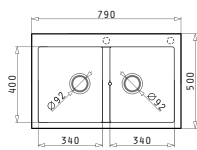

Sink Dimensions: 790 x 500mm
Bowl Dimensions: 340 x 400 x 205mm / 340 x 400 x 205mm
Minimum Base Unit: 80cm
Bowl Overflow

Cutout template supplied in packaging

Colour	Ar. Number	Waste Valves	Packaging
SNOW	079810911	Ø92mm, Ø92mm	1 Item/Carton Box
CARBON	079811011	Ø92mm, Ø92mm	1 Item/Carton Box
BEIGE	079811111	Ø92mm, Ø92mm	1 Item/Carton Box
MOCHA	079811211	Ø92mm, Ø92mm	1 Item/Carton Box

Carton box includes: Waste valves & space saver siphon.