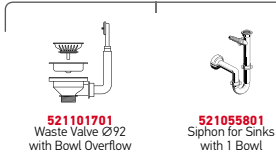

Included Waste Fittings