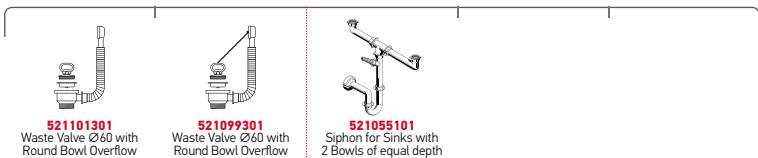

Inset

Suitable Waste Fittings