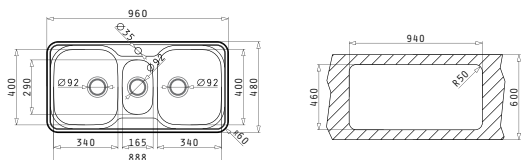

Finish	Ar. Number	Tap Holes	Waste Valves	Packaging
POLISHED	108716801	1 Tap Hole	Ø92mm, Ø92mm Ø92mm	Carton Sleeve