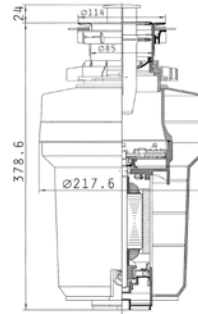

**073022401**

Sliding Wooden Chopping Board for Hydria (58x50) 1B

Waste Disposer Super

**037000201**

Noise Level: <70db  
Power: 550W (3/4 HP)  
Weight: 4.8kg  
Speed: 2600 r/min

For  $\varnothing 92\text{mm}$  Waste Valve (Cannot be mounted to a sink with square outflow)