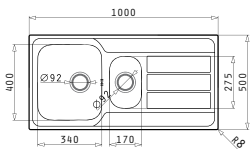

Cutout template supplied in packaging