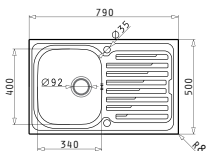

AMALTA  
SERIES  
PREMIUM

AMALTIA (62X50) 1 1/2B

Sink Dimensions: 620 x 500mm  
Bowl Dimensions: 340 x 400 x 180mm / 165 x 290 x 120mm  
Minimum Base Unit: 60cm  
Bowl Overflow

Finish	Ar. Number	Bowl Position	Waste Valves	Packaging
POLISHED	<b>107123301</b>	Reversible 1+1 Tap Holes	Ø92mm, Ø92mm	Carton Sleeve

**EASYFIX™**

Proposed Tap

**ROTA**

Suitable Accessories

Suitable Waste Fittings

AMALTIA (79X50) 1B 1D

Sink Dimensions: 790 x 500mm  
Bowl Dimensions: 340 x 400 x 180mm  
Minimum Base Unit: 45cm  
Bowl Overflow