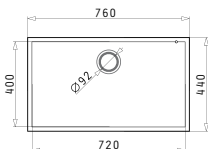

Outer Dimensions: 760 x 440mm
Bowl Dimensions: 720 x 400 x 200mm
Minimum Base Unit: **80cm**
Bowl Overflow