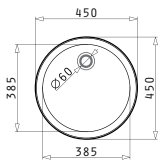

Cutout template supplied in packaging