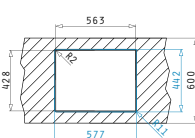

FLUSHMOUNT INSTALLATION

Cutout template
supplied in packaging