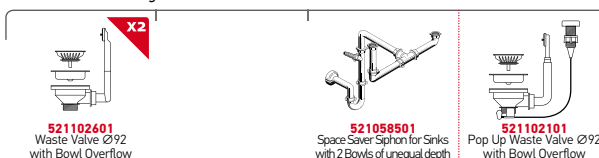

Suitable Waste Fittings

**ASTRIS (74,5X44) 2B**

Sink Dimensions: 745 x 440mm  
Bowl Dimensions: 340 x 400 x 200mm / 340 x 400 x 200mm  
Minimum Base Unit: **80cm**  
Bowl Overflow

Finish	Installation Type	Ar. Number	Waste Valves	Packaging
POLISHED	UNDERMOUNT	<b>101030901</b>	Ø92mm, Ø92mm	1 Item/ Carton Box
POLISHED	FLUSHMOUNT	<b>101031301</b>	Ø92mm, Ø92mm	1 Item/ Carton Box