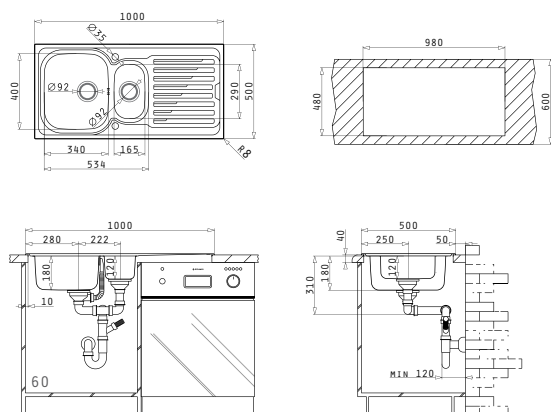

Suitable Waste Fittings

AMALTIA (100X50) 1 1/2B 1D

Sink Dimensions: 1000 x 500mm  
Bowl Dimensions: 340 x 400 x 180mm / 165 x 290 x 120mm  
Minimum Base Unit: 60cm  
Bowl Overflow

Finish	Ar. Number	Bowl Position	Waste Valves	Packaging
POLISHED	<b>107118301</b>	Reversible No Tap Holes	∅92mm, ∅92mm	Carton Sleeve
POLISHED	<b>107121401</b>	Reversible 1+1 Tap Holes	∅92mm, ∅92mm	Carton Sleeve
LINEN	<b>107121701</b>	Reversible 1+1 Tap Holes	∅92mm, ∅92mm	Carton Sleeve