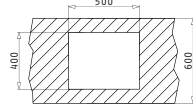

UNDERMOUNT INSTALLATION

Cutout template supplied in packaging