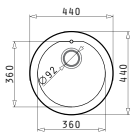

## PYRAGRANITE HYDRIA (Ø44) 1B

Sink Dimensions: 440mm  
Bowl Dimensions: Ø360 x 220mm  
Minimum Base Unit: 45cm  
Bowl Overflow

Cutout template supplied in packaging

Colour	Ar. Number	Waste Valve	Packaging
WHITE	<b>073900001</b>	Ø92mm	1 Item/ Carton Box
GREY	<b>073900601</b>	Ø92mm	1 Item/ Carton Box
BEIGE	<b>073900301</b>	Ø92mm	1 Item/ Carton Box
SAND	<b>073900701</b>	Ø92mm	1 Item/ Carton Box
BLACK	<b>073901001</b>	Ø92mm	1 Item/ Carton Box
GRAPHITE	<b>073900101</b>	Ø92mm	1 Item/ Carton Box