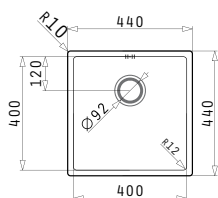

Carton box includes: Waste valve.

Suitable Accessories

Included Waste Fittings

Suitable Waste Fittings

ASTRIS (40X40) 1B

Outer Dimensions: 440 x 440mm  
Bowl Dimensions: 400 x 400 x 200mm  
Minimum Base Unit: 45cm  
Bowl Overflow