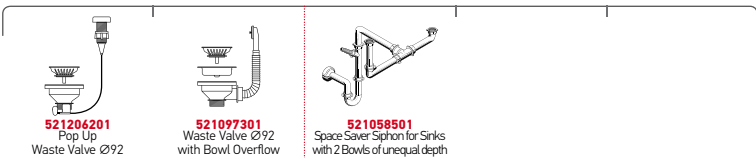

Included Waste Fittings

521206201
Pop Up
Waste Valve Ø92

521097301
Waste Valve Ø92
with Bowl Overflow