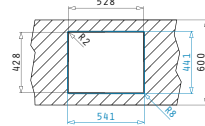

FLUSHMOUNT INSTALLATION