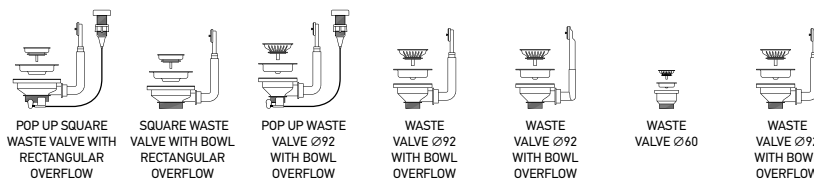

WASTE VALVES

ELEGANT	521205401	521205501	521102101	521101701	521102601	521100601	521102501
ISTROS							
ISTROS (40X40) 1B			●	●			
ISTROS (50X40) 1B			●	●			
ISTROS (74X40) 1B			●	●			
ISTROS FB							
ISTROS FB (55X51) 1B			●		●		
ISTROS FB (75,5X51) 1B			●		●		
ISTROS FB (75,5X51) 2B			●		●●		
ASTRIS							
ASTRIS (17X40) 1B			● (UM & FM)		● (UM & FM)		
ASTRIS (34X40) 1B			● (UM & FM)		● (UM & FM)		
ASTRIS (40X40) 1B			● (UM & FM)		● (UM & FM)		
ASTRIS (45X40) 1B			● (UM & FM)		● (UM & FM)		
ASTRIS (50X40) 1B			● (UM & FM)		● (UM & FM)		
ASTRIS (74X40) 1B			● (UM & FM)		● (UM & FM)		
ASTRIS (57,5X44) 2B			● (UM & FM)		●● (UM & FM)		
ASTRIS (74,5X44) 2B			● (UM & FM)		●● (UM & FM)		
ASTRIS (86,5X44) 2B			● (UM & FM)		●● (UM & FM)		
LUME							
LUME (17X40) 1B	● (UM & FM)	● (UM & FM)					
LUME (34X40) 1B	● (UM & FM)	● (UM & FM)					
LUME (40X40) 1B	● (UM & FM)	● (UM & FM)					
LUME (45X40) 1B	● (UM & FM)	● (UM & FM)					
LUME (50X40) 1B	● (UM & FM)	● (UM & FM)					
LUME (70X40) 1B	● (UM & FM)	● (UM & FM)					
LYDIA							
LYDIA (59X46) 1 1/2B							●
LYDIA (77X46) 2B							●●
TETRAGON							
TETRAGON (17X40) 1B			● (UM & FM)	● (UM)	● (FM)		
TETRAGON (34X40) 1B			● (UM & FM)	● (UM)	● (FM)		
TETRAGON (40X40) 1B			● (UM & FM)	● (UM)	● (FM)		
TETRAGON (45X40) 1B			● (UM & FM)	● (UM)	● (FM)		
TETRAGON (50X40) 1B			● (UM & FM)	● (UM)	● (FM)		
TETRAGON (55X40) 1D						● (UM & FM)	
TETRAGON (57,5X44) 2B			● (UM & FM)	● (UM)	● (FM)		
TETRAGON (74,5X44) 2B			● (UM & FM)	● (UM)	● (FM)		
TETRAGON (86,5X44) 2B			● (UM & FM)	● (UM)	● (FM)		

● INCLUDED WASTE VALVES ● SUITABLE WASTE VALVES