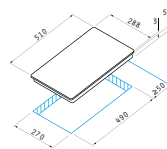

Gas Hob 30CF 226 Inox & Cast Iron

INDEPENDENT

**NEW
PRODUCT**

Ar. Number

030060001