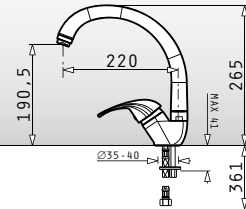

essential Festivo

Single lever mixer tap with ceramic disc mechanism & pull-out spay

essential Modo

Long spout single lever mixer tap with ceramic disc mechanism

essential Mezzo

Single lever mixer tap with ceramic disc mechanism