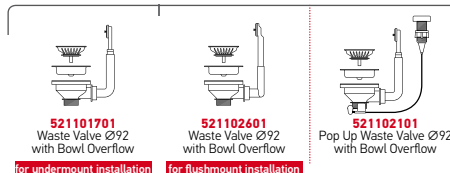

043000201
Glass
Chopping Board

043000701
Steel
Colander

Included Waste Fittings

521102101
Pop Up Waste Valve Ø92
with Bowl Overflow

Suitable Waste Fittings