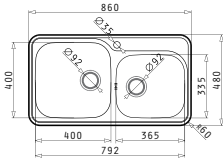

Finish	Ar. Number	Bowl Position	Waste Valves	Packaging
POLISHED	108716301	1 Tap Hole	∅92mm, ∅92mm	Carton Sleeve

LINEN	108722801	1 Tap Hole	∅92mm, ∅92mm	Carton Sleeve

EASYFIX™