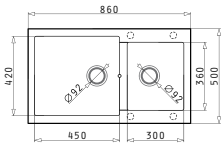

Carton box includes: Waste valve & space saver siphon.

Suitable Accessories

Proposed Tap

**LIFETIME  
GUARANTEE!**

**PYRAGRANITE ALAZIA**

**PYRAGRANITE ALAZIA (86X50) 2B**

Sink Dimensions: 860 x 500mm  
 Bowl Dimensions: 450 x 420 x 205mm / 300 x 360 x 205mm  
 Minimum Base Unit: **90cm**  
 Bowl Overflow