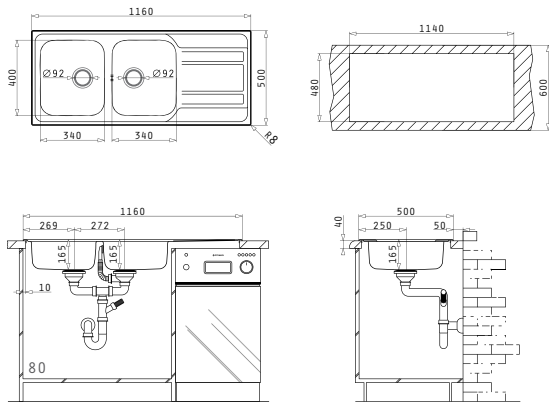

ZEDA (116X50) 2B 1D

NEW
PRODUCT

Finish	Ar. Number	Bowl Position	Waste Valves	Packaging
POLISHED	101103401	Reversible No Tap Holes	Ø92mm, Ø92mm	Carton Sleeve
LINEN	100186401	Reversible No Tap Holes	Ø92mm, Ø92mm	Carton Sleeve

Sink Dimensions: 1160 x 500mm
Bowl Dimensions: 340 x 400 x 165mm / 340 x 400 x 165mm
Minimum Base Unit: **80cm**
Bowl Overflow

EASYFIX™

Suitable Accessories

Suitable Waste Fittings