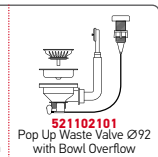

Carton Box includes: Waste valves & space saver siphon.

Proposed Tap

Suitable Accessories

Included Waste Fittings

Suitable Waste Fittings

Cutout template supplied in packaging

TETRAGON (57,5X44) 2B RH

Sink Dimensions: 575 x 440mm  
Bowl Dimensions: 170 x 400 x 140mm / 340 x 400 x 200mm  
Minimum Base Unit: 60cm  
Bowl Overflow