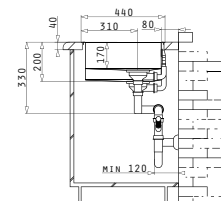

FLUSHMOUNT INSTALLATION

Cutout template
supplied in packaging