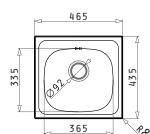

E33

Sink Dimensions: 465 x 435mm
Bowl Dimensions: 365 x 335 x 150mm
Minimum Base Unit: 40cm
Bowl Overflow

Finish	Ar. Number	Tap Holes	Waste Valve	Packaging
SATIN	100140001	No Tap Holes	Ø92mm	Carton Sleeve
SATIN	100139601	No Tap Holes	Ø60mm	Carton Sleeve

EASYFIX™

Proposed Tap

MEZZO

Suitable Waste Fittings

	521097301 Waste Valve Ø92 with Bowl Overflow		521099801 Waste Valve Ø60 with Bowl Overflow		521055801 Siphon for Sinks with 1 Bowl

ET78

Sink Dimensions: 780 x 435mm
Bowl Dimensions: 335 x 365 x 150mm
Minimum Base Unit: 45cm
Drainer Overflow

Finish	Ar. Number	Bowl Position	Waste Valve	Packaging
SATIN	100138601	Reversible No Tap Holes	Ø92mm	Carton Sleeve
	100125001	Reversible No Tap Holes	Ø60mm	Carton Sleeve
LINEN	100138701	Reversible No Tap Holes	Ø92mm	Carton Sleeve
	100138401	Reversible No Tap Holes	Ø60mm	Carton Sleeve

EASYFIX™

Proposed Tap

FINO

Suitable Waste Fittings

	521096601 Waste Valve Ø92 with Drainer Overflow		521096501 Waste Valve Ø60 with Drainer Overflow		521055801 Siphon for Sinks with 1 Bowl

E78

Sink Dimensions: 780 x 435mm
Bowl Dimensions: 335 x 365 x 150mm / 335 x 365 x 150mm
Minimum Base Unit: 80cm
Bowl Overflow

Finish	Ar. Number	Tap Holes	Waste Valves	Packaging
SATIN	100138801	No Tap Holes	Ø92mm, Ø92mm	Carton Sleeve
	100125101	No Tap Holes	Ø60mm, Ø60mm	Carton Sleeve
LINEN	100138901	No Tap Holes	Ø92mm, Ø92mm	Carton Sleeve
	100138501	No Tap Holes	Ø60mm, Ø60mm	Carton Sleeve

Suitable Accessories

	525000701 White Basket

EASYFIX™

Proposed Tap

BALATA

Suitable Waste Fittings

	521097301 Waste Valve Ø92 with Bowl Overflow		521097201 Waste Valve Ø92		521099801 Waste Valve Ø60 with Bowl Overflow		521095501 Waste Valve Ø60 with Ring Stopper		521055101 Siphon for Sinks with 2 Bowls of equal depth