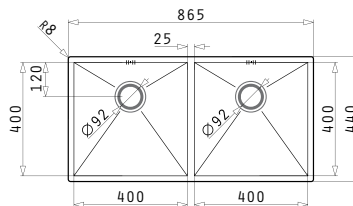

Finish	Installation Type	Ar. Number	Waste Valves	Packaging
BRUSHED	UNDERMOUNT	100091230	Ø92mm, Ø92mm	1 Item/ Carton Box
BRUSHED	FLUSHMOUNT	100092001	Ø92mm, Ø92mm	1 Item/ Carton Box

Carton Box includes: Waste valves & space saver siphon.