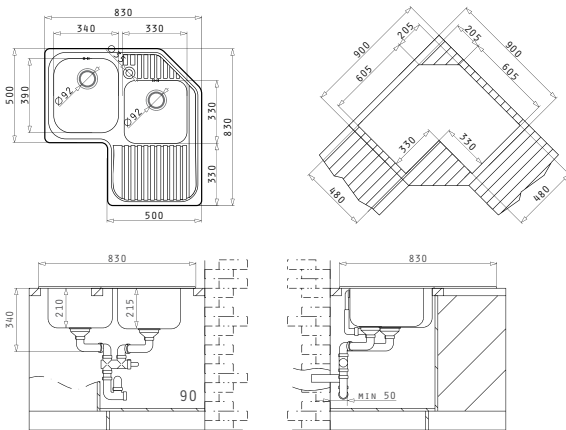

Suitable stainless steel & transparent colander for the Titan chopping board.

Suitable Accessories

Suitable Waste Fittings

CELESTE  
SERIES  
PREMIUM

CELESTE LH

Sink Dimensions: 830 x 830mm  
 Bowl Dimensions: 340 x 390 x 210mm / 330 x 330 x 215mm  
 Minimum Base Unit: **80cm**  
 Bowl Overflow