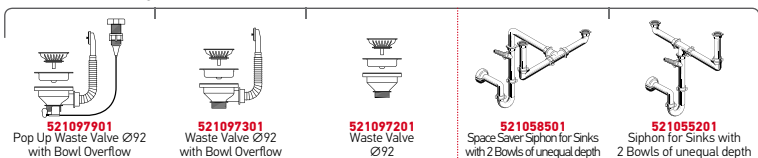

**EASYFIX™**

Proposed Tap

ALEGRETO

Suitable Accessories

Suitable Waste Fittings

**ATHENA (79X50) 1B 1D**

Sink Dimensions: 790 x 500mm  
Bowl Dimensions: 340 x 400 x 180mm  
Minimum Base Unit: 45cm  
Bowl Overflow