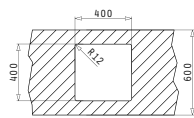

UNDERMOUNT INSTALLATION

Cutout template supplied in packaging