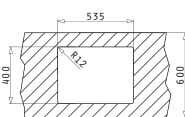

UNDERMOUNT INSTALLATION