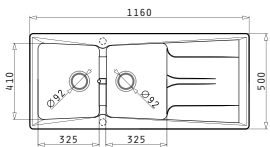

Sink Dimensions: 1160 x 500mm
Bowl Dimensions: 325 x 410 x 210mm / 325 x 410 x 210mm
Minimum Base Unit: **80cm**
Bowl Overflow

Cutout template supplied in packaging

Colour	Ar. Number	Waste Valves	Packaging
WHITE	077800001	∅92mm, ∅92mm	1 Item/Carton Box
GREY	077800601	∅92mm, ∅92mm	1 Item/Carton Box
BEIGE	077800301	∅92mm, ∅92mm	1 Item/Carton Box
SAND	077800701	∅92mm, ∅92mm	1 Item/Carton Box
BLACK	077801001	∅92mm, ∅92mm	1 Item/Carton Box
GRAPHITE	077800101	∅92mm, ∅92mm	1 Item/Carton Box

Carton box includes: Waste valves & space saver siphon.