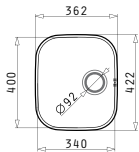

Undermount

Suitable Waste Fittings

**521097901**  
Pop Up Waste Valve Ø92  
with Bowl Overflow

**521097301**  
Waste Valve Ø92  
with Bowl Overflow

IRIS (34X40) UM

Outer Dimensions: 362 x 422mm  
Bowl Dimensions: 340 x 400 x 180mm  
Minimum Base Unit: 40cm  
Bowl Overflow