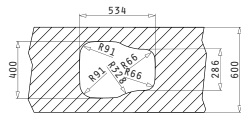

Cutout template supplied in packaging