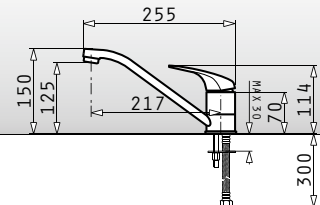

essential **Accel**

Long spout single lever mixer tap with ceramic disc mechanism

Type: CHROME
Ar. Number: **096601001**