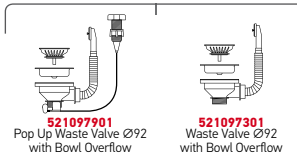

Finish	Ar. Number	Waste Valve	Packaging
POLISHED	<b>100094101</b>	Ø92mm	8 Items / Carton Box

Suitable Accessories

Undermount

Suitable Waste Fittings

IRIS (40X40) UM

Outer Dimensions: 423 x 423mm  
Bowl Dimensions: 400 x 400 x 200mm  
Minimum Base Unit: 45cm  
Bowl Overflow