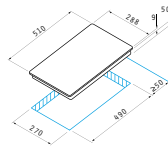

2 Gas Zones:

3000W

1000W

Dimensions: 288 x 510mm

Extra safety device

Automatic ignition (in the knobs)

Cast iron pan support

Accessories set for gas bottle adaption