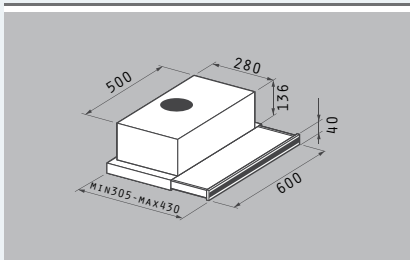

Glass details