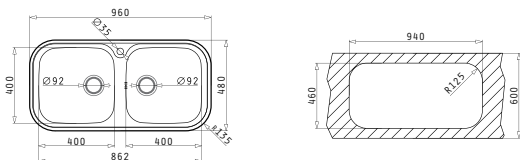

Sink Dimensions: 960 x 480mm
Bowl Dimensions: 400 x 400 x 200mm / 400 x 400 x 200mm
Minimum Base Unit: 90cm
Bowl Overflow