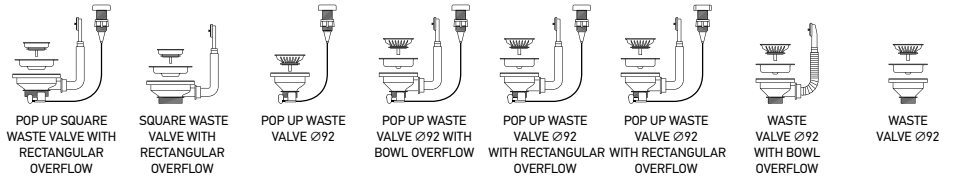

521099301
Waste Valve Ø52 with
Round Bowl Overflow

521055801
Siphon for Sinks
with 1 Bowl

ELEGANT	521205401	521205501	521206201	521102101	521102401	521205802	521097301	521097201
CRYSTALON								
CRYSTALON (86X53) 1B 1D BLACK	•							
CRYSTALON (86X53) 1B 1D WHITE	•							
CRYSTALON (100X52) 1 1/2B 1D BLACK	•	•						
CRYSTALON (100X52) 1 1/2B 1D WHITE	•	•						
CRYSTALON (116X52) 2B 1D BLACK	•	•						
CRYSTALON (116X52) 2B 1D WHITE	•	•						
CONCERTO								
CONCERTO (86X50) 1B 1D BLACK						•		
CONCERTO (86X50) 1B 1D WHITE						•		
CONCERTO (100X50) 1 1/2B 1D BLACK						•	•	
CONCERTO (100X50) 1 1/2B 1D WHITE						•	•	
MONDRIAN								
MONDRIAN (100X53) 1B 1D				•				
MONDRIAN (100X53) 1 1/2B 1D			•				•	
MONDRIAN (116X53) 2B 1D				•				•
STUDIO								
STUDIO (86X50) 1B 1D REV					•			
STUDIO (86X50) 2B					•			•
STUDIO (100X50) 1B 1D REV					•			
STUDIO (100X50) 1 1/2B 1D					•			•
STUDIO (116X50) 2B 1D					•			•
PELLA								
PELLA (41X52) 1B					•			
PELLA (47X52) 1B					•			
PELLA (57X52) 1B					•			
PELLA (60,5X52) 1 1/2B					•			•

• INCLUDED WASTE VALVES   • SUITABLE WASTE VALVES