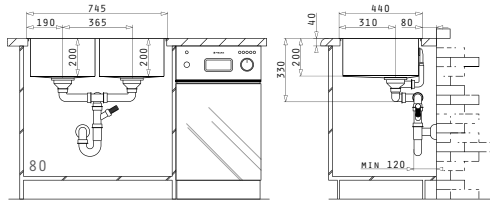

Cutout template
supplied in packaging