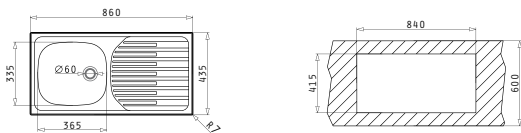

CA1

Sink Dimensions: 860 x 435mm
Bowl Dimensions: 365 x 335 x 150mm
Minimum Base Unit: 50cm
Drainer Overflow

Finish	Ar. Number	Bowl Position	Waste Valve	Packaging
SATIN	100124101	Reversible No Tap Holes	Ø92mm	Carton Sleeve
SATIN	100120401	Reversible No Tap Holes	Ø60mm	Carton Sleeve

Suitable Waste Fittings

 521096601 Waste Valve Ø92 with Drainer Overflow	 521096501 Waste Valve Ø60 with Drainer Overflow	 521055801 Siphon for Sinks with 1 Bowl

ET33 FORK

Sink Dimensions: 860 x 435mm
Bowl Dimensions: 365 x 335 x 150mm
Minimum Base Unit: 45cm
Bowl Overflow

Finish	Ar. Number	Bowl Position	Waste Valve	Packaging
SATIN	100128701	Reversible No Tap Holes	Ø60mm	Carton Sleeve

Suitable Waste Fittings

 521099801 Waste Valve Ø60 with Bowl Overflow	 521055801 Siphon for Sinks with 1 Bowl

E33/33

Sink Dimensions: 860 x 435mm
Bowl Dimensions: 335 x 365 x 150mm / 335 x 365 x 150mm
Minimum Base Unit: 80cm
Bowl Overflow

Finish	Ar. Number	Tap Holes	Waste Valves	Packaging
SATIN	100150801	1 Tap Hole	Ø60mm, Ø60mm	Carton Sleeve
LINEN	100150901	1 Tap Hole	Ø60mm, Ø60mm	Carton Sleeve

Suitable Accessories

Suitable Waste Fittings

 521099801 Waste Valve Ø60 with Bowl Overflow	 521095501 Waste Valve Ø60 with Ring Stopper	 521055101 Siphon for Sinks with 2 Bowls of equal depth