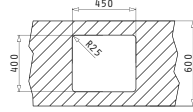

UNDERMOUNT INSTALLATION

Cutout template supplied in packaging