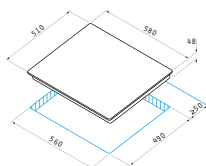

Ar. Number

Hob 58HL 531 Touch

030025601

INDEPENDENT