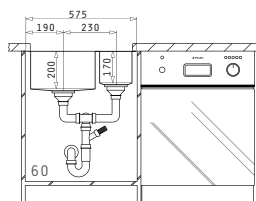

UNDERMOUNT INSTALLATION