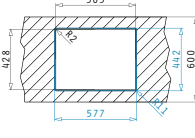

FLUSHMOUNT INSTALLATION

Cutout template
supplied in packaging