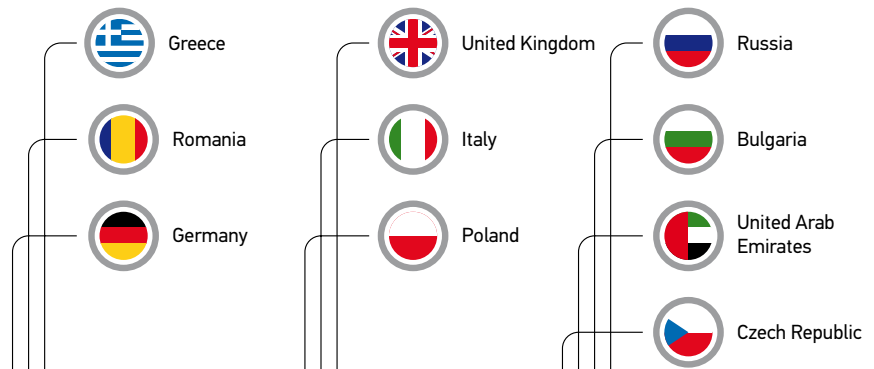

The new factory, which is located in an industrial area in Northern Greece, represents an initial investment of more than **€1,000,000** and its initial annually production capacity can exceed **40,000** sinks. Combining high quality materials, advanced research capabilities and the most technologically advanced machinery, PYRAMIS is expanding its range of er with a wider assortment of granite sinks.

| PYRAMIS' products are exported to **65** countries all over the world, owning 9 subsidiaries in **Romania, Germany, United Kingdom, Italy, Poland, Bulgaria, Russia, United Arab Emirates and Czech Republic**. Moreover, PYRAMIS is a leader in the Greek Market and its products are well known for more than 50 years to the Greek family.