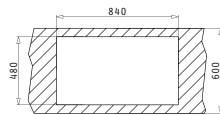

Inset

**EASYFIX™**

Proposed Tap

SPARTA (86X50) 1B 1D

Sink Dimensions: 860 x 500mm  
Bowl Dimensions: 340 x 400 x 150mm  
Minimum Base Unit: 45cm  
Bowl Overflow

Finish	Ar. Number	Bowl Position	Waste Valve	Packaging
SATIN	100129801	Reversible No Tap Holes	Ø92mm	Carton Sleeve
LINEN	100133401	Reversible 1+1 Tap Holes	Ø92mm	Carton Sleeve