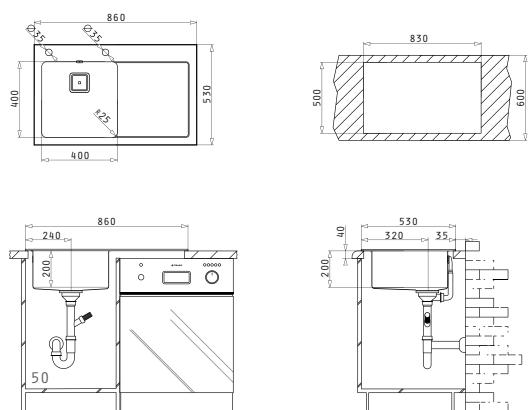

CRYSTALON  
SERIES  
ELEGANT

CRYSTALON

CRYSTALON (86X53) 1B 1D BLACK

Sink Dimensions: 860 x 530mm  
Bowl Dimensions: 400 x 400 x 200mm  
Minimum Base Unit: 50cm  
Bowl Overflow

Finish	Ar. Number	Bowl Position	Waste Valve	Packaging
STEEL & BLACK GLASS	<b>109504330</b>	Left Hand Bowl 2 Tap Holes	Square	1 Item/ Carton Box
STEEL & BLACK GLASS	<b>109504230</b>	Right Hand Bowl 2 Tap Holes	Square	1 Item/ Carton Box

Carton box includes: Pop up waste valve & siphon.

Suitable Accessories

Included Waste Fittings

CRYSTALON (86X53) 1B 1D WHITE

Sink Dimensions: 860 x 530mm  
Bowl Dimensions: 400 x 400 x 200mm  
Minimum Base Unit: 50cm  
Bowl Overflow