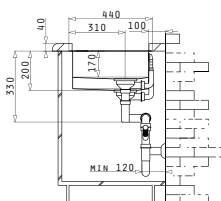

UNDERMOUNT INSTALLATION