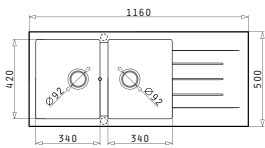

**GRANITE**

Carton box includes: Waste valves & space saver siphon.

Sink Dimensions: 1160 x 50mm  
Bowl Dimensions: 340 x 420 x 205mm / 340 x 420 x 205mm  
Minimum Base Unit: **80cm**  
Bowl Overflow

Cutout template supplied in packaging