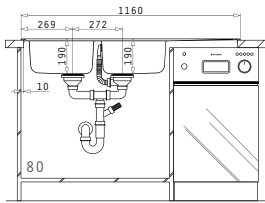

**EASYFIX™**

Proposed Tap

Suitable Accessories

Suitable Waste Fittings

ATHENA EXTRA (116X50) 2B 1D

**NEW**  
PRODUCT

Sink Dimensions: 1160 x 500mm  
Bowl Dimensions: 340 x 400 x 190mm / 340 x 400 x 190mm  
Minimum Base Unit: **80cm**  
Bowl Overflow