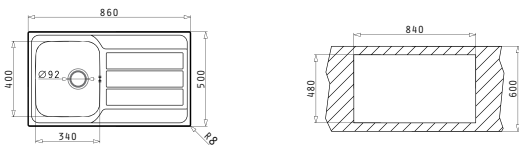

Suitable Accessories

Suitable Waste Fittings

ATHENA (79X50) 2B

Sink Dimensions: 790 x 500mm  
Bowl Dimensions: 340 x 400 x 165mm / 340 x 400 x 165mm  
Minimum Base Unit: 80cm  
Bowl Overflow

Finish	Ar. Number	Tap Holes	Waste Valves	Packaging
SATIN	<b>100178801</b>	1 Tap Hole	Ø92mm, Ø92mm	Carton Sleeve
LINEN	<b>100180301</b>	1 Tap Hole	Ø92mm, Ø92mm	Carton Sleeve
POLISHED	<b>101100601</b>	1 Tap Hole	Ø92mm, Ø92mm	Carton Sleeve

**EASYFIX™**

Proposed Tap

Suitable Accessories

Suitable Waste Fittings

ATHENA (86X50) 1B 1D

Sink Dimensions: 860 x 500mm  
Bowl Dimensions: 340 x 400 x 180mm  
Minimum Base Unit: 45cm  
Bowl Overflow

Finish	Ar. Number	Bowl Position	Waste Valve	Packaging
SATIN	<b>100178901</b>	Reversible No Tap Holes	Ø92mm	Carton Sleeve
LINEN	<b>100180401</b>	Reversible No Tap Holes	Ø92mm	Carton Sleeve
POLISHED	<b>101100701</b>	Reversible No Tap Holes	Ø92mm	Carton Sleeve