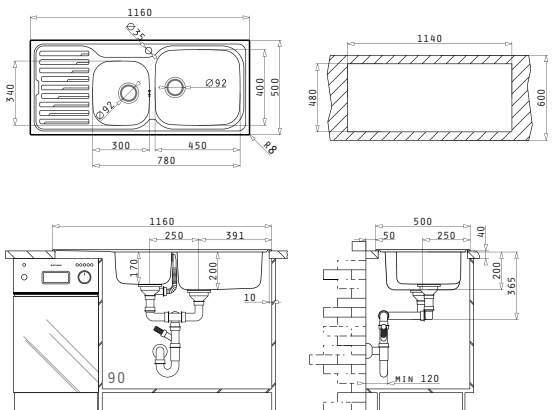

Sink Dimensions: 1160 x 500mm
Bowl Dimensions: 300 x 340 x 170mm / 450 x 400 x 200mm
Minimum Base Unit: **90cm**
Bowl Overflow