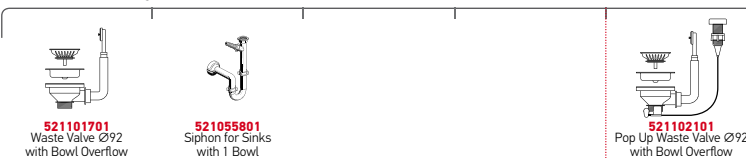

Included Waste Fittings

Suitable Waste Fittings