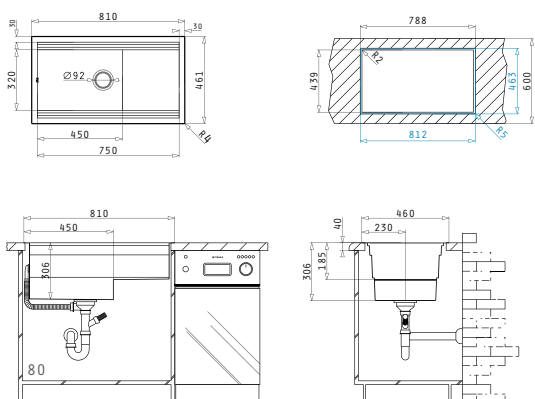

25
YEARS
GUARANTEE

VERSIA

STAINLESS STEEL
SINKS

VERSIA (81X46) 1B

NEW
PRODUCT

Finish	Ar. Number	Bowl Position	Waste Valve	Packaging
POLISHED	101042701	Reversible	Ø92mm	1 Item/Carton Box

Carton box includes: Waste valve.

Sink Dimensions: 810 x 461mm
Bowl Dimensions: 450 x 320 x 300mm
Minimum Base Unit: **80cm**
Bowl Overflow

Flushmount

Proposed Tap

Suitable Accessories

Included Waste Fittings

Suitable Waste Fittings

ACCESSORIES