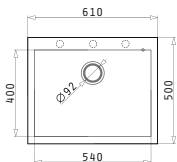

### PYRAGRANITE TETRAGON (61X50) 1B

Sink Dimensions: 610 x 500mm  
Bowl Dimensions: 540 x 400 x 200mm  
Minimum Base Unit: **60cm**  
Bowl Overflow

Cutout template supplied in packaging

	Colour	Ar. Number	Waste Valve	Packaging
GRANITE	BEIGE	<b>075800301</b>	∅92mm	1 Item/ Carton Box
	EXTRA WHITE	<b>077131401</b>	∅92mm	1 Item/ Carton Box
METAL	CHROME	<b>075800901</b>	∅92mm	1 Item/ Carton Box
	GRAPHITE	<b>075800101</b>	∅92mm	1 Item/ Carton Box
	TITANIUM	<b>075801201</b>	∅92mm	1 Item/ Carton Box