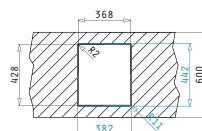

FLUSHMOUNT INSTALLATION