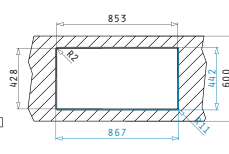

FLUSHMOUNT INSTALLATION