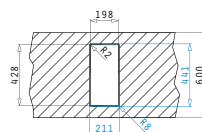

FLUSHMOUNT INSTALLATION

Finish	Installation Type	Ar. Number	Waste Valve	Packaging
BRUSHED	UNDERMOUNT	100090001	Ø92mm	1 Item/Carton Box
BRUSHED	FLUSHMOUNT	100090601	Ø92mm	1 Item/Carton Box

Carton Box includes: Waste valve.