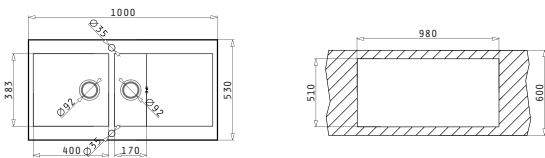

Finish	Ar. Number	Bowl Position	Waste Valves	Packaging
BRUSHED	101021101	Reversible 1+1 Tap Holes	Ø92mm, Ø92mm	1 Item/ Carton Box

Carton box includes: Pop up waste valve, waste valve & space saver siphon siphon.