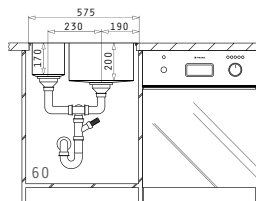

FLUSHMOUNT INSTALLATION

Cutout template
supplied in packaging