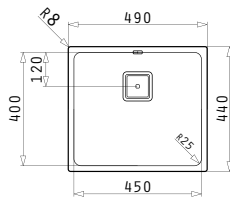

Carton Box includes: Waste valve.

Suitable Accessories

Included Waste Fittings

Suitable Waste Fittings

LUME (45X40) 1B

Outer Dimensions: 490 x 440mm  
Bowl Dimensions: 450 x 400 x 200mm  
Minimum Base Unit: 50cm  
Bowl Overflow