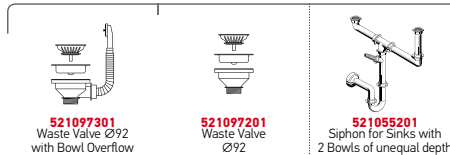

**Shallow bowl to provide easy access to people with disabilities**

Suitable Accessories

Inset

Suitable Waste Fittings

Proposed Tap

SPARTA (116X50) 2B 1D

Sink Dimensions: 1160 x 500mm  
Bowl Dimensions: 340 x 400 x 150mm / 340 x 400 x 150mm  
Minimum Base Unit: 80cm  
Bowl Overflow