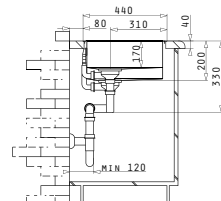

FLUSHMOUNT INSTALLATION

Cutout template
supplied in packaging