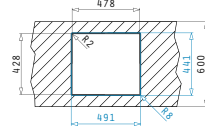

FLUSHMOUNT INSTALLATION