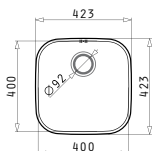

Finish	Ar. Number	Waste Valve	Packaging
POLISHED	<b>100094101</b>	Ø92mm	8 Items / Carton Box

Suitable Accessories

Undermount

Suitable Waste Fittings

IRIS (40X40) UM

Outer Dimensions: 423 x 423mm  
Bowl Dimensions: 400 x 400 x 200mm  
Minimum Base Unit: 45cm  
Bowl Overflow