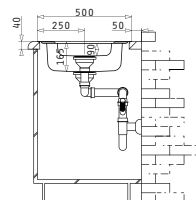

ATHENA (86X50) 1B 1D FLUSHMOUNT

Sink Dimensions: 860 x 500mm
Bowl Dimensions: 340 x 400 x 180mm
Minimum Base Unit: 45cm
Bowl Overflow

Cutout template supplied in packaging

Finish	Ar. Number	Bowl Position	Waste Valve	Packaging
POLISHED	101140401	Reversible No Tap Holes	Ø92mm	Carton Sleeve

ROTA

Suitable Accessories

525006501
Wooden
Chopping Board

521006301
Ø92 Waste Valve
Cover

Suitable Waste Fittings

521097901
Pop Up Waste Valve Ø92
with Bowl Overflow

521097301
Waste Valve Ø92
with Bowl Overflow

521058301
Space Saver Siphon for
Sinks with 1 Bowl

521055801
Siphon for Sinks
with 1 Bowl

ATHENA (100X50) 1 1/2B 1D FLUSHMOUNT

Sink Dimensions: 1000 x 500mm
Bowl Dimensions: 340 x 400 x 165mm / 170 x 275 x 90mm
Minimum Base Unit: 60cm
Bowl Overflow

Cutout template supplied in packaging

Finish	Ar. Number	Bowl Position	Waste Valves	Packaging
POLISHED	101140601	Reversible No Tap Holes	Ø92mm, Ø92mm	Carton Sleeve

GUSTO

Suitable Accessories

525006501
Wooden
Chopping Board

043001001
Steel
Colander

521006301
Ø92 Waste Valve
Cover

Suitable Waste Fittings

521097901
Pop Up Waste Valve Ø92
with Bowl Overflow

521097301
Waste Valve Ø92
with Bowl Overflow

521097201
Waste Valve
Ø92