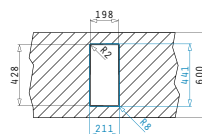

FLUSHMOUNT INSTALLATION