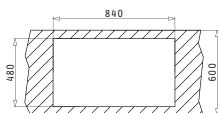

Carton box includes: Waste valve & space saver siphon.

Suitable Accessories

Proposed Tap

PYRAGRANITE PETRA (86X50) 2B

Sink Dimensions: 860 x 500mm  
Bowl Dimensions: 350 x 410 x 210mm / 350 x 410 x 210mm  
Minimum Base Unit: 90cm  
Bowl Overflow