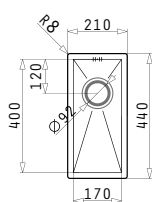

25
YEARS
GUARANTEE

TETRAGON

STAINLESS STEEL
SINKS

TETRAGON (17X40) 1B

Outer Dimensions: 210 x 440mm
Bowl Dimensions: 170 x 400 x 140mm
Minimum Base Unit: 30cm
Bowl Overflow

Finish	Installation Type	Ar. Number	Waste Valve	Packaging
BRUSHED	UNDERMOUNT	100090001	Ø92mm	1 Item/Carton Box
BRUSHED	FLUSHMOUNT	100090601	Ø92mm	1 Item/Carton Box

Carton Box includes: Waste valve.

Suitable Accessories

Included Waste Fittings

Suitable Waste Fittings

TETRAGON (34X40) 1B

Outer Dimensions: 380 x 440mm
Bowl Dimensions: 340 x 400 x 200mm
Minimum Base Unit: 40cm
Bowl Overflow

Finish	Installation Type	Ar. Number	Waste Valve	Packaging
BRUSHED	UNDERMOUNT	100090101	Ø92mm	1 Item/Carton Box
BRUSHED	FLUSHMOUNT	100090701	Ø92mm	1 Item/Carton Box

Carton Box includes: Waste valve.

Suitable Accessories

Included Waste Fittings

Suitable Waste Fittings

TETRAGON (40X40) 1B

Outer Dimensions: 440 x 440mm
Bowl Dimensions: 400 x 400 x 200mm
Minimum Base Unit: 45cm
Bowl Overflow

Finish	Installation Type	Ar. Number	Waste Valve	Packaging
BRUSHED	UNDERMOUNT	100090201	Ø92mm	1 Item/Carton Box
BRUSHED	FLUSHMOUNT	100090801	Ø92mm	1 Item/Carton Box

Carton Box includes: Waste valve.

Suitable Accessories

Included Waste Fittings

Suitable Waste Fittings