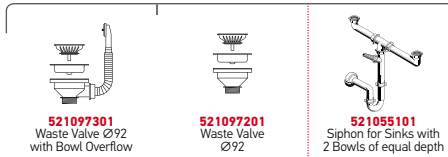

Suitable Waste Fittings