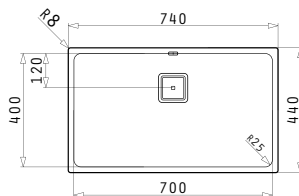

Carton Box includes: Waste valve.

Suitable Accessories

Included Waste Fittings

Suitable Waste Fittings

LUME (70X40) 1B

Outer Dimensions: 740 x 440mm  
Bowl Dimensions: 700 x 400 x 200mm  
Minimum Base Unit: 80cm  
Bowl Overflow