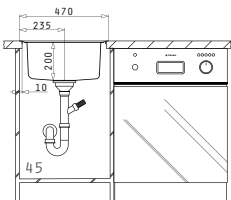

**521102401**  
Pop Up Waste Valve Ø92  
with Bowl Overflow

**521055801**  
Siphon for Sinks  
with 1 Bowl

PELLA (47X52) 1B

Sink Dimensions: 470 x 520mm  
Bowl Dimensions: 400 x 400 x 200mm  
Minimum Base Unit: 45cm  
Bowl Overflow