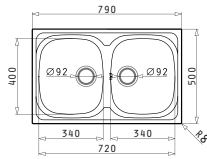

Suitable Accessories

Inset

Suitable Waste Fittings

Proposed Tap

SPARTA (79X50) 2B

Sink Dimensions: 790 x 500mm  
Bowl Dimensions: 340 x 400 x 150mm / 340 x 400 x 150mm  
Minimum Base Unit: 80cm  
Bowl Overflow