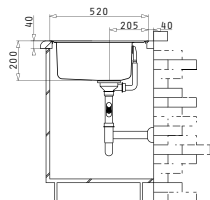

PELLA (41X52) 1B

Sink Dimensions: 410 x 520mm
Bowl Dimensions: 340 x 400 x 200mm
Minimum Base Unit: 40cm
Bowl Overflow

Finish	Ar. Number	Tap Holes	Waste Valve	Packaging
POLISHED	108910901	2 Tap Holes	Ø92mm	1 Item/Carton Box

Carton box includes: Pop up waste valve & siphon.

Flushmount

Proposed Tap

ROTA

Suitable Accessories

043000201
Glass
Chopping Board

521006301
Ø92 Waste Valve
Cover

Included Waste Fittings

521102401
Pop Up Waste Valve Ø92
with Bowl Overflow

521055801
Siphon for Sinks
with 1 Bowl

PELLA (47X52) 1B

Sink Dimensions: 470 x 520mm
Bowl Dimensions: 400 x 400 x 200mm
Minimum Base Unit: 45cm
Bowl Overflow

Finish	Ar. Number	Tap Holes	Waste Valve	Packaging
POLISHED	108911001	2 Tap Holes	Ø92mm	1 Item/Carton Box

Carton box includes: Pop up waste valve & siphon.

Flushmount

Proposed Tap

GUSTO

Suitable Accessories

043000201
Glass
Chopping Board

043000701
Steel
Colander

521006301
Ø92 Waste Valve
Cover

Included Waste Fittings

521102401
Pop Up Waste Valve Ø92
with Bowl Overflow

521055801
Siphon for Sinks
with 1 Bowl