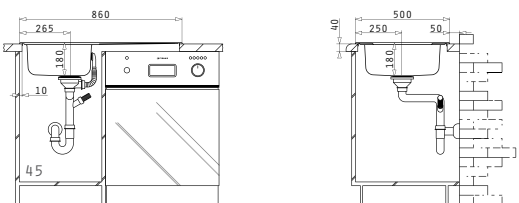

**EASYFIX™**

Proposed Tap

Suitable Accessories

Suitable Waste Fittings

ATHENA (86X50) 1B 1D

Sink Dimensions: 860 x 500mm  
Bowl Dimensions: 340 x 400 x 180mm  
Minimum Base Unit: 45cm  
Bowl Overflow

Finish	Ar. Number	Bowl Position	Waste Valve	Packaging
SATIN	<b>100178901</b>	Reversible No Tap Holes	Ø92mm	Carton Sleeve
LINEN	<b>100180401</b>	Reversible No Tap Holes	Ø92mm	Carton Sleeve
POLISHED	<b>101100701</b>	Reversible No Tap Holes	Ø92mm	Carton Sleeve