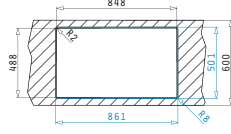

Sink Dimensions: 860 x 500mm
Bowl Dimensions: 340 x 400 x 180mm
Minimum Base Unit: 45cm
Bowl Overflow

Cutout template supplied in packaging