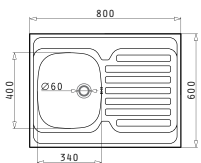

Sink Dimensions: 800 x 600mm
Bowl Dimensions: 340 x 400 x 150mm
Minimum Base Unit: 45cm
Bowl Overflow