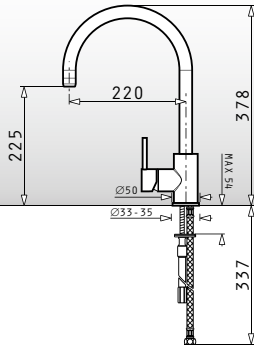

premium **Gusto**

Single lever mixer tap with ceramic disc mechanism