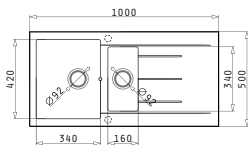

Sink Dimensions: 1000 x 500mm
Bowl Dimensions: 340 x 420 x 205mm / 160 x 340 x 150mm
Minimum Base Unit: 60cm
Bowl Overflow

Cutout template supplied in packaging

Colour	Ar. Number	Waste Valves	Packaging
SNOW	079812111	Ø92mm, Ø92mm	1 Item/Carton Box
CARBON	079812211	Ø92mm, Ø92mm	1 Item/Carton Box
BEIGE	079812311	Ø92mm, Ø92mm	1 Item/Carton Box
MOCHA	079812411	Ø92mm, Ø92mm	1 Item/Carton Box

Carton box includes: Waste valve & space saver siphon.