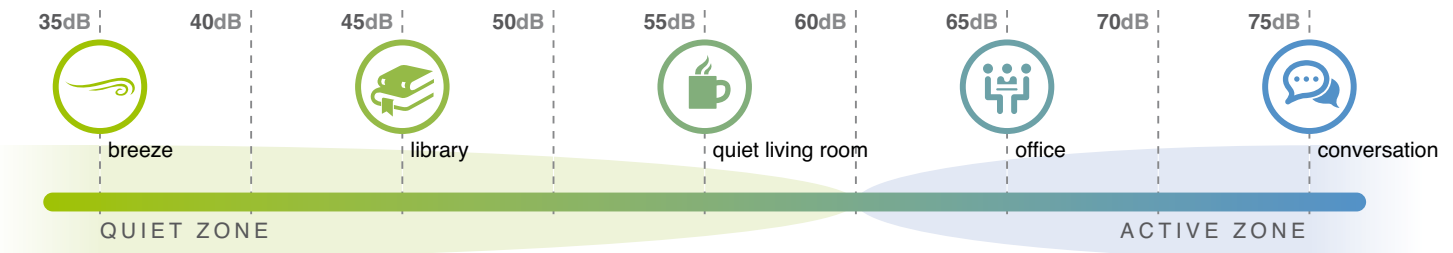

> Low noise level

PYRAMIS cooker hoods keep the noise levels low, creating ideal home conditions. Noise level is measured in db and PYRAMIS cooker hoods levels are equal to a "quiet living room"!