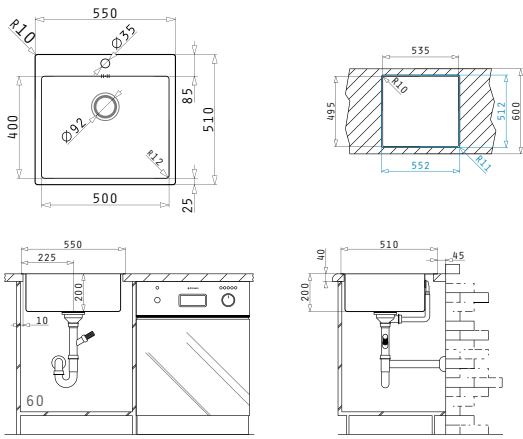

ISTROS FB (55X51) 1B

Sink Dimensions: 550 x 510mm
Bowl Dimensions: 500 x 400 x 200mm
Minimum Base Unit: 60cm
Bowl Overflow