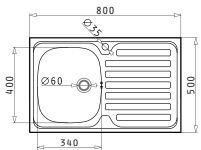

INTERNATIONAL  
SERIES  
ESSENTIAL

INTERNATIONAL (80X50) 1B 1D

Sink Dimensions: 800 x 500mm  
Bowl Dimensions: 340 x 400 x 150mm  
Minimum Base Unit: 45cm  
Bowl Overflow

Finish	Ar. Number	Bowl Position	Waste Valve	Bending Type
SATIN	<b>100107701</b>	Reversible No Tap Holes	Ø60mm	4 Sides Down
SATIN	<b>100104201</b>	Left Hand Bowl No Tap Holes	Ø60mm	3 Sides Down
SATIN	<b>100103201</b>	Right Hand Bowl No Tap Holes	Ø60mm	3 Sides Down