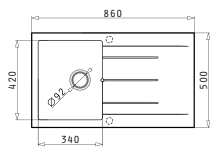

Carton box includes: Waste valves & space saver siphon.

Suitable Accessories

Proposed Tap

PYRAGRANITE ALAZIA (86X50) 1B 1D

Sink Dimensions: 860 x 500mm  
Bowl Dimensions: 340 x 420 x 205mm  
Minimum Base Unit: 45cm  
Bowl Overflow