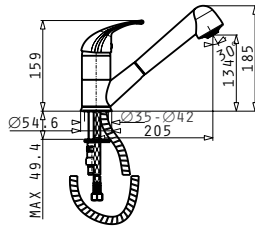

## ● FESTIVO

ESSENTIAL

Single lever mixer tap with ceramic disk mechanism &amp; extractable shower

Type Product Code

CHROME 095201001

SATIN 095201101

WHITE 095202201

GREY 095202401