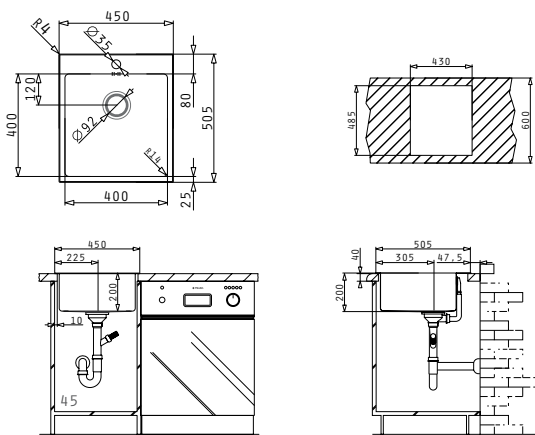

PYRAMIS

STAINLESS STEEL SINKS

ELEGANT

ISTROS (40X40) 1B

Sink Dimensions: 450 x 505mm
Bowl Dimensions: 400 x 400 x 200mm
Minimum Base Unit: 45cm
Bowl Overflow