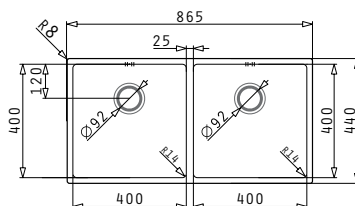

FLUSHMOUNT INSTALLATION