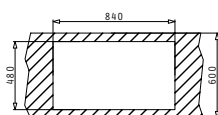

Finish	Ar. Number	Bowl Position	Waste	Packaging
SMOOTH	100129801	Reversible No Tap Holes	Ø92mm	Sleeve
SMOOTH	100132901	Reversible 1+1 Tap Holes	Ø92mm	Sleeve
LINEN	100131001	Reversible No Tap Holes	Ø92mm	Sleeve
LINEN	100133401	Reversible 1+1 Tap Holes	Ø92mm	Sleeve

ARMONICA

PROPOSED TAP

525004801
Wooden Chopping Board

525002801
Steel Basket