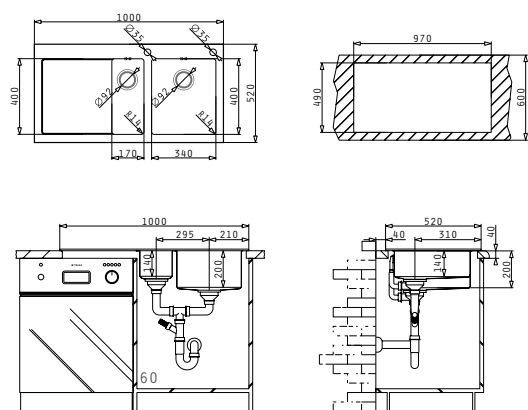

SUITABLE ACCESSORIES

INCLUDED WASTE FITTINGS

CRYSTALON (100X52) 1 1/2B 1D WHITE RH

extra white!

Sink Dimensions: 1000 x 520mm  
 Bowl Dimensions: 170 x 400 x 140mm / 340 x 400 x 200mm  
 Minimum Base Unit: 60cm  
 Bowl Overflow