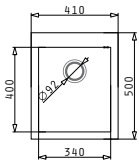

# TETRAGON INSET SERIES

PYRAGRANITE SINKS

PYRAGRANITE SINKS

● PYRAGRANITE TETRAGON

PYRAGRANITE TETRAGON (41X50) 1B

Sink Dimensions: 410 x 500mm  
 Bowl Dimensions: 340 x 400 x 200mm  
 Minimum Base Unit: 40cm  
 Bowl Overflow