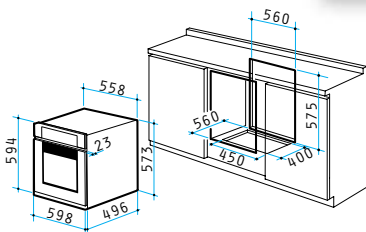

OVEN 60CO 140 INOX & ELECTRIC HOB

SET

Ar. Number

034008501

- Dimensions: 600 x 600 x 520mm
- 6 Functions
- Capacity: 53 litres
- Minute Minder
- Double Glazed Door
- Removable Inner Glass
- Cooling Fan
- 2 Trays (45mm)
- 1 Grid
- Side Racks
- Antispot Treated
- Easy to Clean Enamelled Cavity
- Energy Efficiency Class B