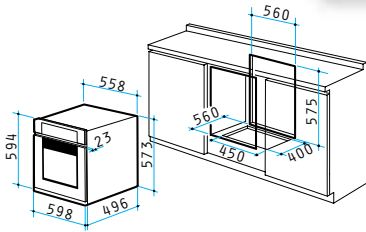

OVEN 60CO 145 INOX & CERAMIC HOB

SET

Ar. Number

034008401

- Dimensions: 600 x 600 x 520mm
- 6 Functions
- Capacity: 53 litres
- Minute Minder
- Double Glazed Door
- Removable Inner Glass
- Cooling Fan
- 2 Trays (45mm)
- 1 Grid
- Side Racks
- Antispot Treated
- Easy to Clean Enamelled Cavity
- Energy Efficiency Class B