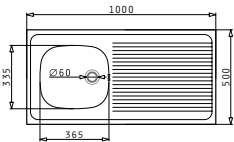

Finish	Ar. Number	Bowl Position	Waste	Bending Type
SMOOTH	100100201	Reversible No Tap Holes	Ø60mm	4 Sides Down
SMOOTH	100106601	Reversible No Tap Holes	Ø60mm	4 Sides Down With Wooden Frame

FINO

PROPOSED TAP

525000701
White Basket

521099801
Waste Valve Ø60
with Bowl Overflow

521055801
Siphon for Sinks
with 1 Bowl

SUITABLE ACCESSORIES

SUITABLE WASTE FITTINGS