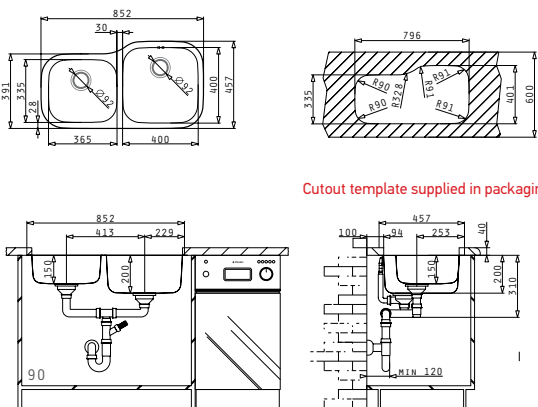

Finish	Ar. Number	Tap Holes	Wastes	Packaging
SMOOTH	109400930	No Tap Holes	Ø92mm, Ø92mm	1 Item/Carton Box

Carton box includes: Waste valves, space saver siphon & steel basket.

INCLUDED ACCESSORIES		PROPOSED TAP					
		525004101 Steel Basket		525005201 Wooden Chopping Board			
521101701 Waste Valve Ø92 with Bowl Overflow		521097201 Waste Valve Ø92		521058501 Space Saver Siphon for Sinks with 2 Bowls of unequal depth		521097901 Pop Up Waste Valve Ø92 with Bowl Overflow