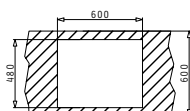

Sink Dimensions: 620 x 500mm
Bowl Dimensions: 340 x 400 x 150mm / 160 x 300 x 90mm
Minimum Base Unit: 60cm
Bowl Overflow

Finish	Ar. Number	Bowl Position	Wastes	Packaging
SMOOTH	100125301	Reversible No Tap Holes	Ø92mm, Ø92mm	Sleeve
SMOOTH	100135101	Reversible 1+1 Tap Holes	Ø92mm, Ø92mm	Sleeve
LINEN	100130701	Reversible No Tap Holes	Ø92mm, Ø92mm	Sleeve
LINEN	100136201	Reversible 1+1 Tap Holes	Ø92mm, Ø92mm	Sleeve

  MODDO	PROPOSED TAP	 525000801 Transparent Colander	 525004801 Wooden Chopping Board	 525002801 Steel Basket		
		  521097901 Pop Up Waste Valve Ø92 with Bowl Overflow	 521097301 Waste Valve Ø92 with Bowl Overflow	 521097201 Waste Valve Ø92	 521058501 Space Saver Siphon for Sinks with 2 Bowls of unequal depth	 521055201 Siphon for Sinks with 2 Bowls of unequal depth