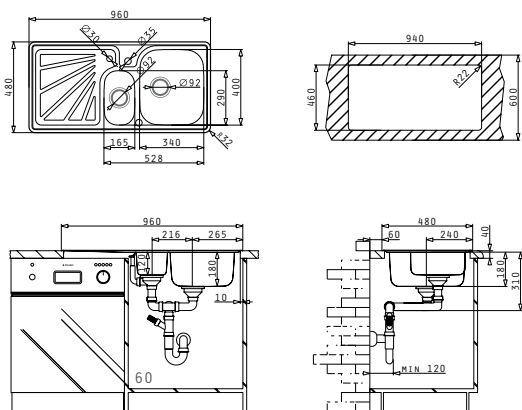

Finish	Ar. Number	Bowl Position	Wastes	Packaging
SMOOTH	108747701	Right Hand Bowl 1 Tap Hole	Ø92mm, Ø92mm	Sleeve
MICROLINEN	108753601	Right Hand Bowl 1+1 Tap Holes	Ø92mm, Ø92mm	Sleeve

 100060001 Steel Colander	 525000201 Transparent Colander	 525004701 Wooden Chopping Board	 525004201 Steel Basket	 525000401 White Basket
 521100301 Pop Up Waste Valve Ø92 with Drainer Round Overflow	 521097501 Waste Valve Ø92 with Drainer Round Overflow	 521097201 Waste Valve Ø92	 521058501 Space Saver Siphon for Sinks with 2 Bowls of unequal depth	 521055201 Siphon for Sinks with 2 Bowls of unequal depth

PROPOSED TAP
SUITABLE ACCESSORIES
SUITABLE WASTE FITTINGS