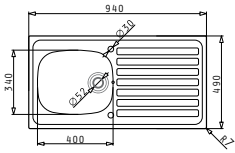

Finish	Ar. Number	Bowl Position	Waste	Packaging
SMOOTH	100165801	Reversible 1+1 Tap Holes	Ø52mm	Sleeve

SUITABLE ACCESSORIES
SUITABLE WASTE FITTINGS