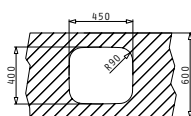

IRIS (45X40) UM

Outer Dimensions: 472 x 422mm
Bowl Dimensions: 450 x 400 x 200mm
Minimum Base Unit: 50cm
Bowl Overflow

Finish	Ar. Number	Waste	Packaging
SMOOTH	100009902	Ø92mm	5 Items/Carton Box
SMOOTH	100009929	Ø92mm	1 Item/Carton Box

Carton box with 1 item includes: Waste valve.

SUITABLE ACCESSORIES
SUITABLE WASTE FITTINGS

IRIS (50X40) UM

Outer Dimensions: 523 x 424mm
Bowl Dimensions: 500 x 400 x 200mm
Minimum Base Unit: 60cm
Bowl Overflow

Finish	Ar. Number	Waste	Packaging
SMOOTH	100008401	Ø92mm	4 Items/Carton Box
SMOOTH	100008429	Ø92mm	1 Item/Carton Box

Carton box with 1 item includes: Waste valve.

SUITABLE ACCESSORIES
SUITABLE WASTE FITTINGS