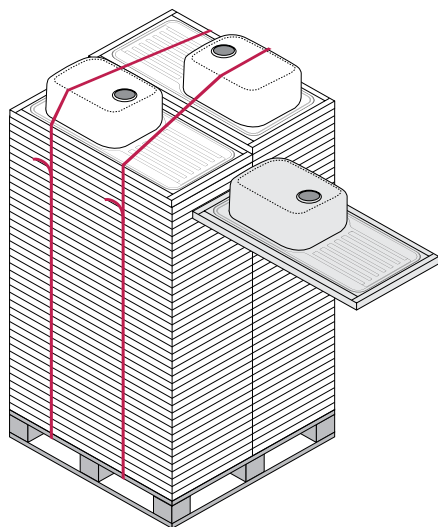

PYRAMIS PRODUCT LOADING SPECIFICATIONS

TOP ESSENTIAL	PACKAGING	ITEMS PER PALLET	PALLET DIMENSIONS	PALLETS PER 20"/40" CONTAINER	PALLETS PER TRUCK
INTERNATIONAL					
INTERNATIONAL (50X50) 1B	1 ITEM / SLEEVE	200	100X120	9/20	26
INTERNATIONAL (60X60) 1B 1D	1 ITEM / SLEEVE	150	120X120	4/9	22
INTERNATIONAL (80X50) 1B 1D 4SD	1 ITEM / SLEEVE	100	80X106	14/28	34
INTERNATIONAL (80X50) 1B 1D 3SD	1 ITEM / SLEEVE	100	100X120	9/20	26
INTERNATIONAL (80X50) 2B	1 ITEM / SLEEVE	100	100X120	9/20	26
INTERNATIONAL (80X60) 1B 1D 4SD	1 ITEM / SLEEVE	100	80X120	11/23	33
INTERNATIONAL (80X60) 1B 1D 3SD	1 ITEM / SLEEVE	100	100X120	9/20	26
INTERNATIONAL (80X60) 2B	1 ITEM / SLEEVE	100	100X120	9/20	26
INTERNATIONAL (100X50) 1B 1D NARROW	1 ITEM / SLEEVE	100	100X120	9/20	26
INTERNATIONAL (100X60) 1B 1D	1 ITEM / SLEEVE	100	100X120	9/20	26
INTERNATIONAL (120X50) 2B 1D	1 ITEM / SLEEVE	100	100X120	9/20	26
INTERNATIONAL (120X60) 2B 1D	1 ITEM / SLEEVE	100	120X120	9/20	26
INTERNATIONAL (120X60) 2B 1D	1 ITEM / SLEEVE	100	120X120	4/9	22
BRITISH ONSET					
BS 100X50 1B 1D	1 ITEM / SLEEVE	100	100X120	9/20	26
BS 100X60 1B 1D	1 ITEM / SLEEVE	100	120X120	4/9	22
MODULES					
MODULE BENCH	1 ITEM / SLEEVE	17	121X61	13/27	33
MODULE HOB BENCH	1 ITEM / SLEEVE	17	121X61	13/27	33
MODULE 1 1/2B LH & RH	1 ITEM / SLEEVE	10	80X120	11/23	33
WASHBASINS					
BOLERO	1 ITEM / CARTON BOX	52	100X120	9/20	26
RAVEL	1 ITEM / CARTON BOX	52	100X120	9/20	26

PALLET OF SINKS INDIVIDUALLY PACKED IN SLEEVE