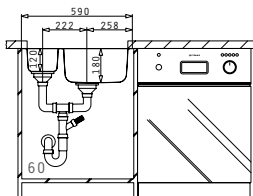

Finish	Ar. Number	Tap Holes	Wastes	Packaging
SMOOTH	109401330	No Tap Holes	Ø92mm, Ø92mm	1 Item/Carton Box

Carton box includes: Waste valves, space saver siphon & transparent colander.

UNDERMOUNT

INCLUDED ACCESSORIES

- 525000201 Transparent Colander
- 100060001 Steel Colander
- 525004701 Wooden Chopping Board
- 525004201 Steel Basket
- 525000401 White Basket

INCLUDED WASTE FITTINGS

- 521101701 Waste Valve Ø92 with Bowl Overflow
- 521097201 Waste Valve Ø92
- 521058501 Space Saver Siphon for Sinks with 2 Bowls of unequal depth
- 521097901 Pop Up Waste Valve Ø92 with Bowl Overflow

PROPOSED TAP
ARMONICA

SUITABLE ACCESSORIES

SUITABLE WASTE FITTINGS