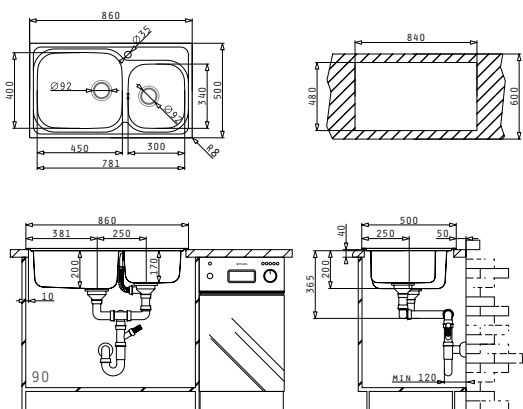

Finish	Ar. Number	Tap Holes	Wastes	Packaging
SMOOTH	107125001	1 Tap Hole	Ø92mm, Ø92mm	Sleeve
LINEN	107125101	1 Tap Hole	Ø92mm, Ø92mm	Sleeve

525005201 Wooden Chopping Board		525002701 Steel Basket		
521097901 Pop Up Waste Valve Ø92 with Bowl Overflow	521097301 Waste Valve Ø92 with Bowl Overflow	521097201 Waste Valve Ø92	521058501 Space Saver Siphon for Sinks with 2 Bowls of unequal depth	521055201 Siphon for Sinks with 2 Bowls of unequal depth

PROPOSED TAP
SUITABLE ACCESSORIES
SUITABLE WASTE FITTINGS