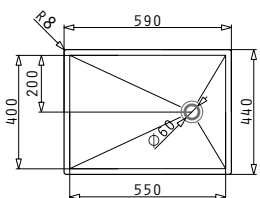

TETRAGON (45X40) 1B

Outer Dimensions: 490 x 440mm
Bowl Dimensions: 450 x 400 x 200mm
Minimum Base Unit: 50cm
Bowl Overflow

Finish	Installation Type	Ar. Number	Waste	Packaging
BRUSHED	UNDERMOUNT	100090301	Ø92mm	1 Item/Carton Box
BRUSHED	FLUSHMOUNT	100090901	Ø92mm	1 Item/Carton Box

Carton box includes: Waste valve.

043000201 Glass Chopping Board

043000701 Steel Colander

521101701 Waste Valve Ø92 with Bowl Overflow

521090201 Pop Up Waste Valve Ø92 with Bowl Overflow

TETRAGON (50X40) 1B

Outer Dimensions: 540 x 440mm
Bowl Dimensions: 500 x 400 x 200mm
Minimum Base Unit: 60cm
Bowl Overflow

Finish	Installation Type	Ar. Number	Waste	Packaging
BRUSHED	UNDERMOUNT	100090401	Ø92mm	1 Item/Carton Box
BRUSHED	FLUSHMOUNT	100091001	Ø92mm	1 Item/Carton Box

Carton box includes: Waste valve.

043000201 Glass Chopping Board

043000701 Steel Colander

521101701 Waste Valve Ø92 with Bowl Overflow

521090201 Pop Up Waste Valve Ø92 with Bowl Overflow

TETRAGON (55X40) 1D

Outer Dimensions: 590 x 440mm
Bowl Dimensions: 550 x 400 x 18mm
Minimum Base Unit: 60cm

Finish	Installation Type	Ar. Number	Waste	Packaging
BRUSHED	UNDERMOUNT	100090501	Ø60mm	1 Item/Carton Box
BRUSHED	FLUSHMOUNT	100091101	Ø60mm	1 Item/Carton Box

Carton box includes: Waste valve.

043000201 Glass Chopping Board

521100601 Waste Valve Ø60