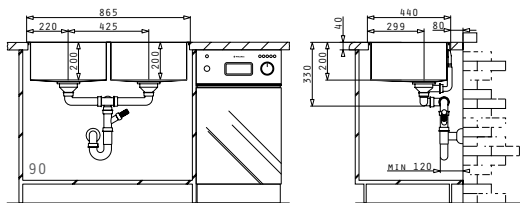

FLUSHMOUNT INSTALLATION