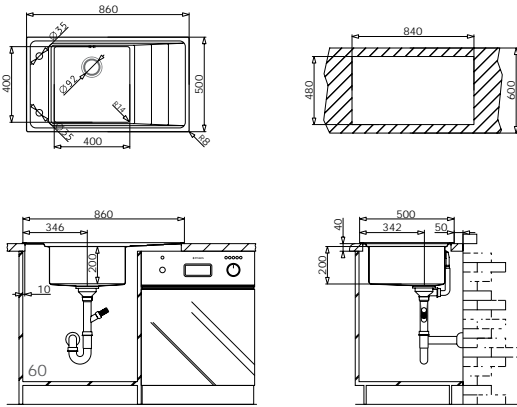

Finish	Ar. Number	Tap Holes	Waste	Packaging
SMOOTH	107146730	2 Tap Holes	Ø92mm	1 Item/Carton Box

Carton box includes: Pop up waste valve & siphon.

 043000601 Glass Chopping Board	 043000701 Steel Colander
 521102101 Pop Up Waste Valve Ø92 with Bowl Overflow	 521055801 Siphon for Sinks with 1 Bowl