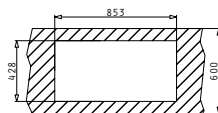

FLUSHMOUNT INSTALLATION

Cutout template supplied in packaging

Finish	Installation Type	Ar. Number	Wastes	Packaging
BRUSHED	UNDERMOUNT	100091230	Ø92mm, Ø92mm	1 Item/ Carton Box
BRUSHED	FLUSHMOUNT	100092001	Ø92mm, Ø92mm	1 Item/ Carton Box

Carton box includes: Waste valves & space saver siphon.