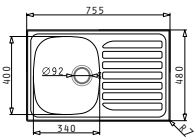

Finish	Ar. Number	Tap Holes	Waste	Packaging
SMOOTH	100120101	No Tap Holes	Ø92mm	Sleeve
SMOOTH	100120201	No Tap Holes	Ø60mm	Sleeve

Sink Dimensions: 755 x 480mm
Bowl Dimensions: 340 x 400 x 150mm
Minimum Base Unit: 45cm
Bowl Overflow

PROPOSED TAP