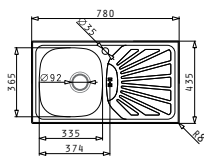

PROPOSED TAP

Finish	Ar. Number	Bowl Position	Waste	Packaging
SMOOTH	100138601	Reversible No Tap Holes	Ø92mm	Sleeve
SMOOTH	100125001	Reversible No Tap Holes	Ø60mm	Sleeve
LINEN	100138701	Reversible No Tap Holes	Ø92mm	Sleeve
LINEN	100138401	Reversible No Tap Holes	Ø60mm	Sleeve
SMOOTH	100146201	Left Hand Bowl 1 Tap Hole	Ø60mm	Sleeve
SMOOTH	100146001	Right Hand Bowl 1 Tap Hole	Ø60mm	Sleeve
LINEN	100146301	Left Hand Bowl 1 Tap Hole	Ø60mm	Sleeve
LINEN	100146101	Right Hand Bowl 1 Tap Hole	Ø60mm	Sleeve