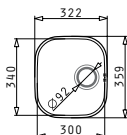

Carton box with 1 item includes: Waste valve.

**521097901**  
Pop Up Waste Valve Ø92 with Bowl Overflow

**521101701**  
Waste Valve Ø92 with Bowl Overflow

SUITABLE WASTE FITTINGS

IRIS (30X34) UM

Outer Dimensions: 322 x 359mm  
 Bowl Dimensions: 300 x 340 x 170mm  
 Minimum Base Unit: 40cm  
 Bowl Overflow