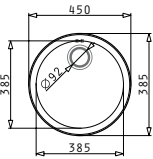

Cutout template supplied in packaging