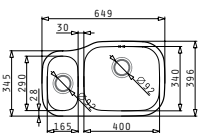

**DIONE (65X40) 1 1/2B RH UM**

Sink Dimensions: 649 x 396mm  
Bowl Dimensions: 165 x 290 x 120mm / 400 x 340 x 180mm  
Minimum Base Unit: 80cm  
Bowl Overflow

Cutout template supplied in packaging

Finish	Ar. Number	Tap Holes	Wastes	Packaging
SMOOTH	<b>109400830</b>	No Tap Holes	Ø92mm, Ø92mm	1 Item/Carton Box