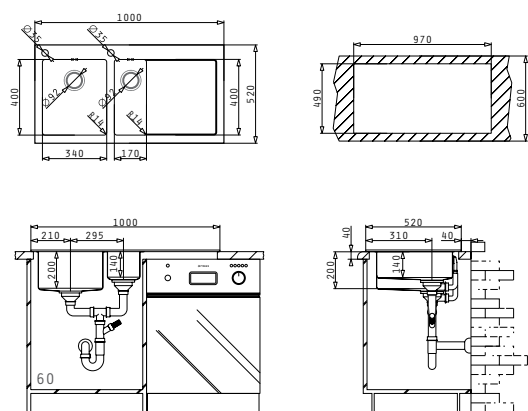

**Box includes:** Pop up waste valve, waste valve & siphon.

PROPOSED TAP

SUITABLE ACCESSORIES

INCLUDED WASTE FITTINGS

CRYSTALON (100X52) 1 1/2B 1D WHITE LH

extra white!

Sink Dimensions: 1000 x 520mm  
 Bowl Dimensions: 340 x 400 x 200mm / 170 x 400 x 140mm  
 Minimum Base Unit: 60cm  
 Bowl Overflow