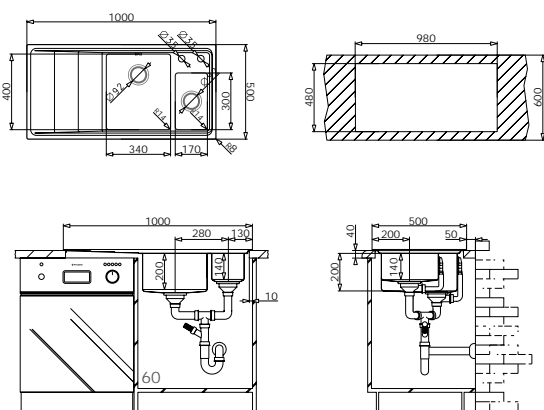

Finish	Ar. Number	Tap Holes	Wastes	Packaging
SMOOTH	107146430	2 Tap Holes	Ø92mm, Ø92mm	1 Item/Carton Box

Carton box includes: Pop up waste valve, waste valve & siphon.

04300601 Glass Chopping Board	04300701 Steel Colander	
521097201 Waste Valve Ø92	521102101 Pop Up Waste Valve Ø92 with Bowl Overflow	521055201 Siphon for Sinks with 2 Bowls of unequal depth