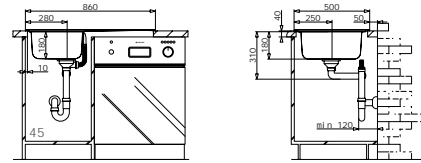

Installation

Cut Out Drawing

Is a detailed guide which helps the accurate cutting of the worktop. It includes the cutout length, width and corner radius of the relevant model for Inset, Undermount or Flushmount fitting.

Siphon Installation Drawing

Gives you detailed information and measurements about how the space under the sink looks like after the installation of the siphon.