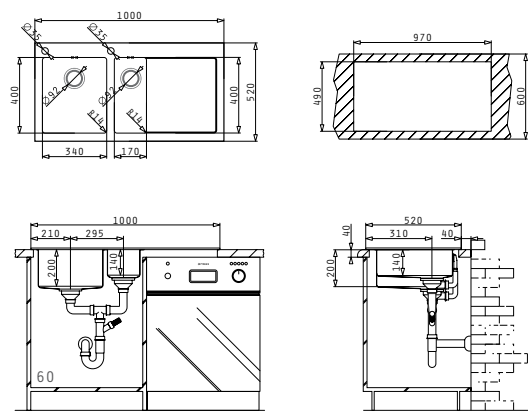

PYRAMIS STAINLESS STEEL SINKS ELEGANT

CRYSTALON (100X52) 1 1/2B 1D BLACK LH

Sink Dimensions: 1000 x 520mm
Bowl Dimensions: 340 x 400 x 200mm / 170 x 400 x 140mm
Minimum Base Unit: 60cm
Bowl Overflow

Finish	Ar. Number	Tap Holes	Wastes	Packaging
STEEL & BLACK GLASS	109500230	2 Tap Holes	Ø92mm, Ø92mm	1 Item/Box

Box includes: Pop up waste valve, waste valve & siphon.

PROPOSED TAP

SUITABLE ACCESSORIES

INCLUDED WASTE FITTINGS

CRYSTALON (100X52) 1 1/2B 1D BLACK RH

Sink Dimensions: 1000 x 520mm
Bowl Dimensions: 170 x 400 x 140mm / 340 x 400 x 200mm
Minimum Base Unit: 60cm
Bowl Overflow

Finish	Ar. Number	Tap Holes	Wastes	Packaging
STEEL & BLACK GLASS	109500330	2 Tap Holes	Ø92mm, Ø92mm	1 Item/Box

Box includes: Pop up waste valve, waste valve & siphon.

PROPOSED TAP

SUITABLE ACCESSORIES

INCLUDED WASTE FITTINGS