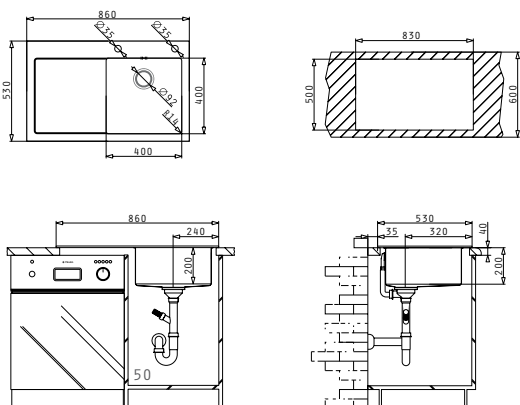

Finish	Ar. Number	Tap Holes	Waste	Packaging
STEEL & BLACK GLASS	109500030	2 Tap Holes	Ø92mm	1 Item/Box

Box includes: Pop up waste valve & siphon.

PROPOSED TAP

SUITABLE ACCESSORIES

INCLUDED WASTE FITTINGS