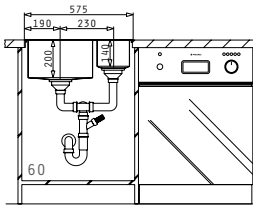

FLUSHMOUNT INSTALLATION

Cutout template supplied in packaging

Finish	Installation Type	Ar. Number	Wastes	Packaging
SMOOTH	UNDERMOUNT	100096901	Ø92mm, Ø92mm	1 Item/Carton Box
SMOOTH	FLUSHMOUNT	100097101	Ø92mm, Ø92mm	1 Item/Carton Box

Carton box includes: Waste valves & space saver siphon.