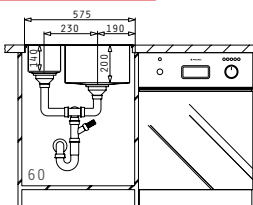

FLUSHMOUNT INSTALLATION

Cutout template supplied in packaging

Finish	Installation Type	Ar. Number	Wastes	Packaging
SMOOTH	UNDERMOUNT	100097001	Ø92mm, Ø92mm	1 Item/Carton Box
SMOOTH	FLUSHMOUNT	100097201	Ø92mm, Ø92mm	1 Item/Carton Box

Carton box includes: Waste valves & space saver siphon.