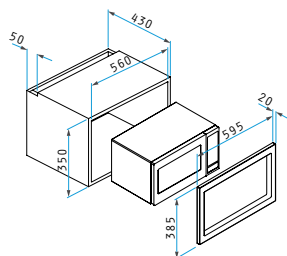

MICROWAVE OVEN 23 INOX

BUILT IN

Ar. Number

034010501

Dimensions: 510 x 320 x 400mm

Power: 900W

Capacity: 23 litres

6 Functions

Rapid Defrost

Led Clock

60 minute Power Cut Off

Inox Built-In Shutter

Dimensions: 595 x 385 x 20mm

Child lock

Minute Minder

Grill