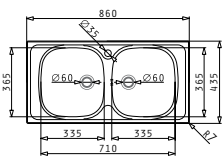

PROPOSED TAP

SUITABLE ACCESSORIES

SUITABLE WASTE FITTINGS

E33/33

Sink Dimensions: 860 x 435mm  
 Bowl Dimensions: 335 x 365 x 150mm / 335 x 365 x 150mm  
 Minimum Base Unit: 80cm  
 Bowl Overflow

Finish	Ar. Number	Tap Holes	Wastes	Packaging
SMOOTH	<b>100150801</b>	1 Tap Hole	Ø60mm, Ø60mm	Sleeve
LINEN	<b>100150901</b>	1 Tap Hole	Ø60mm, Ø60mm	Sleeve