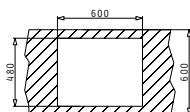

Finish	Ar. Number	Bowl Position	Waste	Packaging
SMOOTH	100125201	Reversible No Tap Holes	Ø92mm	Sleeve
SMOOTH	100132501	Reversible 1+1 Tap Holes	Ø92mm	Sleeve
LINEN	100130201	Reversible No Tap Holes	Ø92mm	Sleeve
LINEN	100136101	Reversible 1+1 Tap Holes	Ø92mm	Sleeve

  FINO	PROPOSED TAP	 525004801 Wooden Chopping Board	 525002801 Steel Basket		
		  521097901 Pop Up Waste Valve Ø92 with Bowl Overflow	 521097301 Waste Valve Ø92 with Bowl Overflow	 521058301 Space Saver Siphon for Sinks with 1 Bowl	 521055801 Siphon for Sinks with 1 Bowl