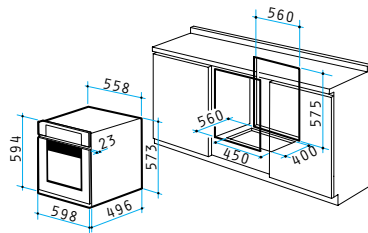

OVEN 60IN 1090 INOX

INDEPENDENT

Ar. Number

034007201

Dimensions: 600 x 600 x 520mm

11 Functions

Capacity: 53 litres

Touch Controls

Digital Auto Programmer

Minute Minder

Digital Clock

Triple Glazed Door

Removable Inner Glass

Cooling Fan

2 Trays (45mm)

1 Grid

Side Racks

Telescopic Runners

Antispot Treated

Easy to Clean Enamelled Cavity

Energy Efficiency Class A