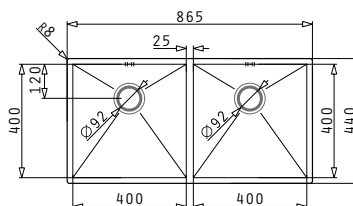

FLUSHMOUNT INSTALLATION

Cutout template supplied in packaging

Finish	Installation Type	Ar. Number	Wastes	Packaging
BRUSHED	UNDERMOUNT	100091230	Ø92mm, Ø92mm	1 Item/ Carton Box
BRUSHED	FLUSHMOUNT	100092001	Ø92mm, Ø92mm	1 Item/ Carton Box

Carton box includes: Waste valves & space saver siphon.