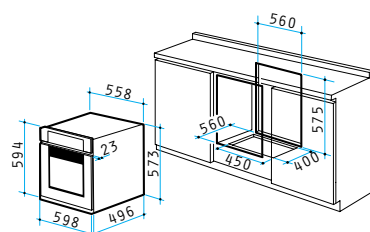

OVEN 60CO 180 INOX

COMBINED

Ar. Number

034008101

Dimensions: 600 x 600 x 520mm

8 Functions

Capacity: 53 litres

Push Pull Buttons

Digital Auto Programmer

Minute Minder

Double Glazed Door

Removable Inner Glass

Cooling Fan

2 Trays (45mm)

1 Grid

Side Tracks

Antispot Treated

Easy to Clean Enamelled Cavity

Energy Efficiency Class A