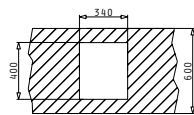

UNDERMOUNT INSTALLATION

Cutout template supplied in packaging