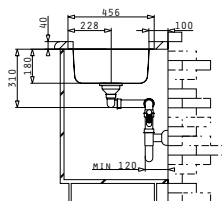

Sink Dimensions: 766 x 456mm  
 Bowl Dimensions: 340 x 400 x 180mm / 340 x 400 x 180mm  
 Minimum Base Unit: 80cm  
 Bowl Overflow

Cutout template supplied in packaging

INCLUDED WASTE FITTINGS	INCLUDED ACCESSORIES		SUITABLE WASTE FITTINGS	SUITABLE ACCESSORIES	PROPOSED TAP
	<p><b>525004201</b> Steel Basket</p>	<p><b>525004701</b> Wooden Chopping Board</p>			
<p><b>521101701</b> Waste Valve Ø92 with Bowl Overflow</p>	<p><b>521097201</b> Waste Valve Ø92</p>	<p><b>521058401</b> Space Saver Siphon for Sinks with 2 Bowls of equal depth</p>	<p><b>521097901</b> Pop Up Waste Valve Ø92 with Bowl Overflow</p>		