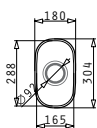

# IRIS SERIES

CLASSIC

IRIS (16,5X29) UM

Outer Dimensions: 180 x 304mm  
 Bowl Dimensions: 165 x 288 x 120mm  
 Minimum Base Unit: 30cm

Finish	Ar. Number	Waste	Packaging
SMOOTH	<b>100001001</b>	Ø92mm	16 Items/Carton Box
SMOOTH	<b>100001029</b>	Ø92mm	1 Item/Carton Box