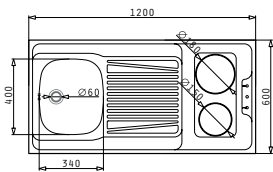

PROPOSED TAP

ACCESSORIES

WASTE VALVES & SIPHON

PANTRY 1B 1D WITH 2 UNEQUAL ELECTRIC HOBS 120X60X5,5cm

Pantry Dimensions: 1200 x 600 x 55mm  
 Bowl Dimensions: 340 x 400 x 150mm  
 Minimum Base Unit: 45cm

Finish	Ar. Number	Bowl Position	Waste	Packaging
SMOOTH	<b>140114103</b>	Reversible	Ø60mm	Sleeve