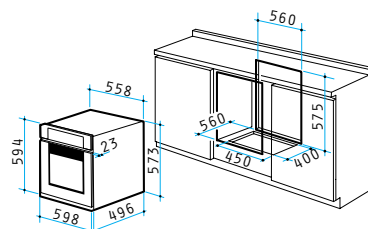

OVEN 60IN 1050 INOX

INDEPENDENT

Ar. Number

034007701

Dimensions: 600 x 600 x 520mm

8 Functions

Capacity: 53 litres

Double Glazed Door

Removable Inner Glass

Cooling Fan

2 Trays (45mm)

2 Grids

Side Racks

Antispot Treated

Easy to Clean Enamelled Cavity

Energy Efficiency Class A