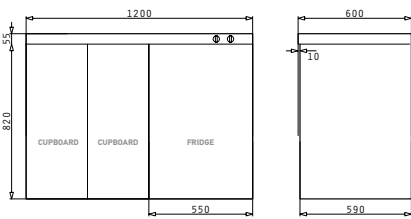

● MINIKITCHENS-PANTRIES

METALLIC MK (120X60)

Bowl Position	Ar. Number	Tap Holes	Waste
Right Hand	170002901	1 Tap Hole	Ø60mm
Left Hand	170003001	1 Tap Hole	Ø60mm

PROPOSED TAP

ACCESSORIES