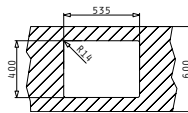

UNDERMOUNT INSTALLATION