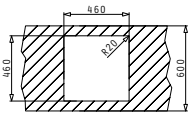

Finish	Ar. Number	Tap Holes	Waste	Packaging
SMOOTH	105054401	1 Tap Hole	Ø92mm	Sleeve
SMOOTH	105054201	1 Tap Hole	Ø60mm	Sleeve
LINEN	105054501	1 Tap Hole	Ø92mm	Sleeve
LINEN	105054301	1 Tap Hole	Ø60mm	Sleeve

  MEZZO	 PROPOSED TAP	 525004701 Wooden Chopping Board		
		  521097301 Waste Valve Ø92 with Bowl Overflow	 521099801 Waste Valve Ø60 with Bowl Overflow	 521055801 Siphon for Sinks with 1 Bowl

SUITABLE ACCESSORIES
SUITABLE WASTE FITTINGS