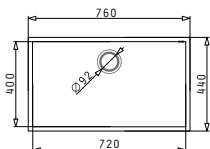

Carton box includes: Waste valve & space saver siphon.

PROPOSED TAP

PYRAGRANITE TETRAGON UNDERMOUNT (72X40) 1B

Outer Dimensions: 760 x 440mm  
 Bowl Dimensions: 720 x 400 x 200mm  
 Minimum Base Unit: 80cm  
 Bowl Overflow