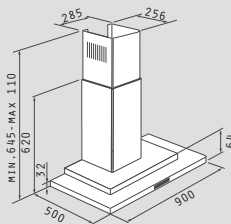

- Inox
- 90cm
- Extraction Rate: 800m³/h
- Decibel: 51

- Turbo Motor 250W
- 2 Halogen Lamps
- Electronic Buttons

065099701
Carbon Filters