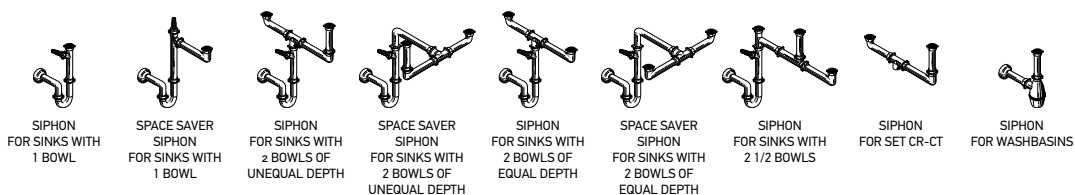

SIPHONS	521055801	521058301	521055201	521058501	521055101	521058401	521055301	521055601	521089301
SINK TYPES									
1 BOWL SINK	●	●							
1 1/2 BOWL SINK			●	●					
2 BOWLS SINK					●	●			
2 1/2 BOWLS SINK							●		
ROUND BOWL SET CR CT								●	
WASHBASINS									●