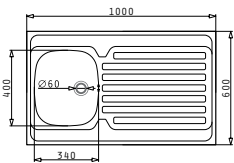

Finish	Ar. Number	Bowl Position	Waste	Bending Type
SMOOTH	100103601	Reversible No Tap Holes	Ø60mm	4 Sides Down
SMOOTH	100108701	Reversible No Tap Holes	Ø60mm	4 Sides Down With Wooden Frame

MODO

PROPOSED TAP

525004801
Wooden
Chopping Board

525002801
Steel
Basket

521099801
Waste Valve Ø60
with Bowl Overflow

521055801
Siphon for Sinks
with 1 Bowl

SUITABLE ACCESSORIES

SUITABLE WASTE FITTINGS