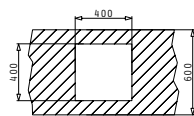

UNDERMOUNT INSTALLATION

Cutout template supplied in packaging