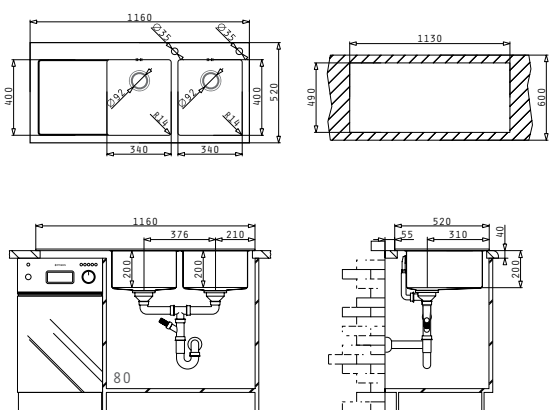

Box includes: Pop up waste valve, waste valve & siphon.

Sink Dimensions: 1160 x 520mm  
 Bowl Dimensions: 340 x 400 x 200mm / 340 x 400 x 200mm  
 Minimum Base Unit: 80cm  
 Bowl Overflow

PROPOSED TAP

<b>043000201</b> Glass Chopping Board	<b>043000701</b> Steel Colander	
<b>521102101</b> Pop Up Waste Valve Ø92 with Bowl Overflow	<b>521101701</b> Waste Valve Ø92 with Bowl Overflow	<b>521055101</b> Siphon for Sinks with 2 Bowls of equal depth