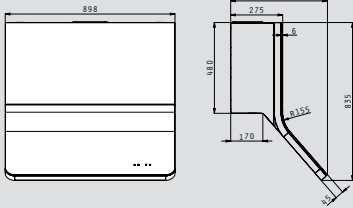

**PYRAMIS**  
COOKERHOODS  
ELEGANT

**ORIENTO**

ELEGANT

Ar. Number

**065013201**

Fine Inox Details

Inox & Black Safety Glass

90cm