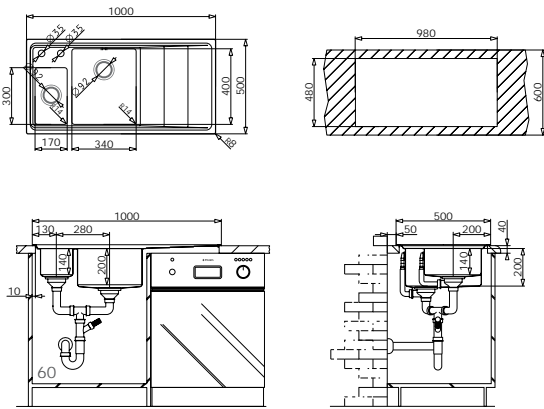

Finish	Ar. Number	Tap Holes	Wastes	Packaging
SMOOTH	107146630	2 Tap Holes	Ø92mm, Ø92mm	1 Item/Carton Box

Carton box includes: Pop up waste valve, waste valve & siphon.

04300601 Glass Chopping Board	04300701 Steel Colander	
521097201 Waste Valve Ø92	521102101 Pop Up Waste Valve Ø92 with Bowl Overflow	521055201 Siphon for Sinks with 2 Bowls of unequal depth