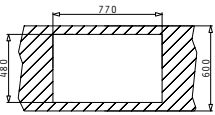

PYRAMIS
STAINLESS STEEL SINKS
PYRAGRANITE

PYRAGRANITE PETRA (79X50) 1B 1D

Sink Dimensions: 790 x 500mm
Bowl Dimensions: 325 x 410 x 210mm
Minimum Base Unit: **45cm**
Bowl Overflow

Cutout template supplied in packaging

Colour	Ar. Number	Waste	Packaging
WHITE	077200001	Ø92mm	1 Item/Carton Box
GREY	077200601	Ø92mm	1 Item/Carton Box
BEIGE	077200301	Ø92mm	1 Item/Carton Box
SAND	077200701	Ø92mm	1 Item/Carton Box
BLACK	077201001	Ø92mm	1 Item/Carton Box
GRAPHITE	077200101	Ø92mm	1 Item/Carton Box

Carton box includes: Waste valve & space saver siphon.

PROPOSED TAP

SUITABLE ACCESSORIES

PYRAGRANITE PETRA (79X50) 2B

Sink Dimensions: 790 x 500mm
Bowl Dimensions: 335 x 410 x 210mm / 335 x 410 x 210mm
Minimum Base Unit: **80cm**
Bowl Overflow

Cutout template supplied in packaging

Colour	Ar. Number	Wastes	Packaging
WHITE	077300001	Ø92mm, Ø92mm	1 Item/Carton Box
GREY	077300601	Ø92mm, Ø92mm	1 Item/Carton Box
BEIGE	077300301	Ø92mm, Ø92mm	1 Item/Carton Box
SAND	077300701	Ø92mm, Ø92mm	1 Item/Carton Box
BLACK	077301001	Ø92mm, Ø92mm	1 Item/Carton Box
GRAPHITE	077300101	Ø92mm, Ø92mm	1 Item/Carton Box

Carton box includes: Waste valves & space saver siphon.

PROPOSED TAP

SUITABLE ACCESSORIES