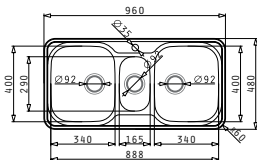

SPACE MINI 1B 1D

Sink Dimensions: 800 x 480mm
Bowl Dimensions: 340 x 400 x 180mm
Minimum Base Unit: 45cm
Bowl Overflow

Finish	Ar. Number	Bowl Position	Waste	Packaging
SMOOTH	108745001	Reversible 1+1 Tap Holes	Ø92mm	Sleeve

525004701 Wooden Chopping Board	525004201 Steel Basket	525000401 White Basket	
521097901 Pop Up Waste Valve Ø92 with Bowl Overflow	521097301 Waste Valve Ø92 with Bowl Overflow	521058301 Space Saver Siphon for Sinks with 1 Bowl	521055801 Siphon for Sinks with 1 Bowl

SPACE MINI 1 1/2B 1D

Sink Dimensions: 960 x 480mm
Bowl Dimensions: 340 x 400 x 180mm / 165 x 290 x 120mm
Minimum Base Unit: 60cm
Bowl Overflow

Finish	Ar. Number	Bowl Position	Wastes	Packaging
SMOOTH	108753901	Reversible 1+1 Tap Holes	Ø92mm, Ø92mm	Sleeve

100060001 Steel Colander	525000201 Transparent Colander	525004701 Wooden Chopping Board	525004201 Steel Basket	525000401 White Basket
521097901 Pop Up Waste Valve Ø92 with Bowl Overflow	521097301 Waste Valve Ø92 with Bowl Overflow	521097201 Waste Valve Ø92	521058501 Space Saver Siphon for Sinks with 2 Bowls of unequal depth	521055201 Siphon for Sinks with 2 Bowls of unequal depth

SPACE MINI 2 1/2B

Sink Dimensions: 960 x 480mm
Bowl Dimensions: 340 x 400 x 180mm / 165 x 290 x 120mm / 340 x 400 x 180mm
Minimum Base Unit: 100cm

Finish	Ar. Number	Tap Holes	Wastes	Packaging
SMOOTH	108716801	1 Tap Hole	Ø92mm, Ø92mm Ø92mm	Sleeve

100060001 Steel Colander	525000201 Transparent Colander	525004701 Wooden Chopping Board	525004201 Steel Basket	525000401 White Basket
			521097201 Waste Valve Ø92	521055301 Siphon for Sinks with 2 1/2 Bowls

PROPOSED TAP

SUITABLE ACCESSORIES

SUITABLE WASTE FITTINGS

PROPOSED TAP

SUITABLE ACCESSORIES

SUITABLE WASTE FITTINGS

PROPOSED TAP

SUITABLE ACCESSORIES

SUITABLE WASTE FITTINGS