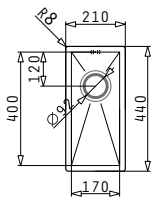

PYRAMIS STAINLESS STEEL SINKS ELEGANT

TETRAGON (17X40) 1B

Outer Dimensions: 210 x 440mm
Bowl Dimensions: 170 x 400 x 140mm
Minimum Base Unit: **30cm**
Bowl Overflow

Cutout template supplied in packaging

Finish	Installation Type	Ar. Number	Waste	Packaging
BRUSHED	UNDERMOUNT	10009001	Ø92mm	1 Item/Carton Box
BRUSHED	FLUSHMOUNT	10009061	Ø92mm	1 Item/Carton Box

Carton box includes: Waste valve.

043000701 Steel Colander	
INCLUDED WASTE FITTINGS 521101701 Waste Valve Ø92 with Bowl Overflow	INCLUDED WASTE FITTINGS 521090201 Pop Up Waste Valve Ø92 with Bowl Overflow

TETRAGON (34X40) 1B

Outer Dimensions: 380 x 440mm
Bowl Dimensions: 340 x 400 x 200mm
Minimum Base Unit: **40cm**
Bowl Overflow

Cutout template supplied in packaging

Finish	Installation Type	Ar. Number	Waste	Packaging
BRUSHED	UNDERMOUNT	100090101	Ø92mm	1 Item/Carton Box
BRUSHED	FLUSHMOUNT	100090701	Ø92mm	1 Item/Carton Box

Carton box includes: Waste valve.

043000201 Glass Chopping Board	043000701 Steel Colander
INCLUDED WASTE FITTINGS 521101701 Waste Valve Ø92 with Bowl Overflow	INCLUDED WASTE FITTINGS 521090201 Pop Up Waste Valve Ø92 with Bowl Overflow

TETRAGON (40X40) 1B

Outer Dimensions: 440 x 440mm
Bowl Dimensions: 400 x 400 x 200mm
Minimum Base Unit: **45cm**
Bowl Overflow

Cutout template supplied in packaging

Finish	Installation Type	Ar. Number	Waste	Packaging
BRUSHED	UNDERMOUNT	100090201	Ø92mm	1 Item/Carton Box
BRUSHED	FLUSHMOUNT	100090801	Ø92mm	1 Item/Carton Box

Carton box includes: Waste valve.

043000201 Glass Chopping Board	043000701 Steel Colander
INCLUDED WASTE FITTINGS 521101701 Waste Valve Ø92 with Bowl Overflow	INCLUDED WASTE FITTINGS 521090201 Pop Up Waste Valve Ø92 with Bowl Overflow