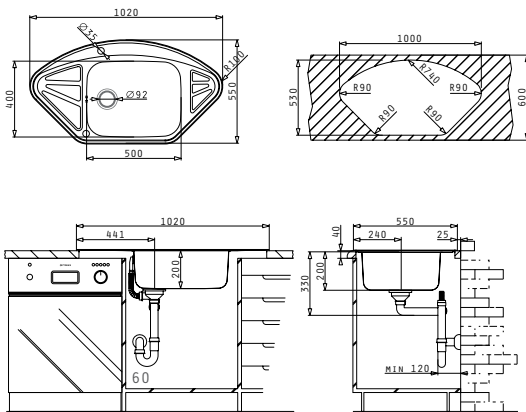

Finish	Ar. Number	Tap Holes	Waste	Packaging
SMOOTH	108759201	1+1 Tap Holes	Ø92mm	Sleeve

 525005201 Wooden Chopping Board			
 521097901 Pop Up Waste Valve Ø92 with Bowl Overflow	 521097301 Waste Valve Ø92 with Bowl Overflow	 521058301 Space Saver Siphon for Sinks with 1 Bowl	 521055801 Siphon for Sinks with 1 Bowl

PROPOSED TAP
SUITABLE ACCESSORIES
SUITABLE WASTE FITTINGS