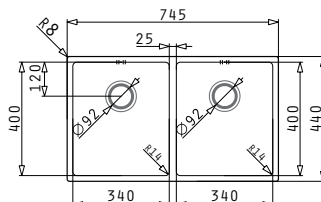

FLUSHMOUNT INSTALLATION