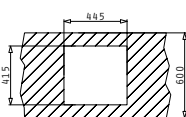

# BASIC SERIES

ESSENTIAL

E33

Sink Dimensions: 465 x 435mm  
 Bowl Dimensions: 365 x 335 x 150mm  
 Minimum Base Unit: 40cm  
 Bowl Overflow

PROPOSED TAP

Finish	Ar. Number	Tap Holes	Waste	Packaging
SMOOTH	<b>10014001</b>	No Tap Holes	Ø92mm	Sleeve
SMOOTH	<b>100139601</b>	No Tap Holes	Ø60mm	Sleeve