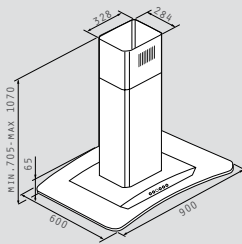

Inox & Safety Glass

90 x 60cm

Extraction Rate: 800m³/h

Decibel: 49

Turbo Motor 250W

4 Halogen Lamps

Electronic Buttons

065099701
Carbon Filters