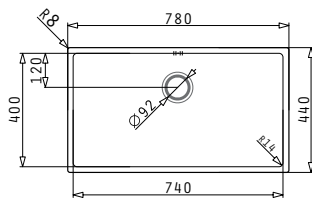

UNDERMOUNT INSTALLATION

Cutout template supplied in packaging

Finish	Installation Type	Ar. Number	Waste	Packaging
SMOOTH	UNDERMOUNT	100095501	Ø92mm	1 Item/ Carton Box
SMOOTH	FLUSHMOUNT	100096601	Ø92mm	1 Item/ Carton Box

Carton box includes: Waste valve.

 043000201 Glass Chopping Board	 043000701 Steel Colander
 521101701 Waste Valve Ø92 with Bowl Overflow	 521102101 Pop Up Waste Valve Ø92 with Bowl Overflow

SUITABLE ACCESSORIES
SUITABLE WASTE FITTINGS