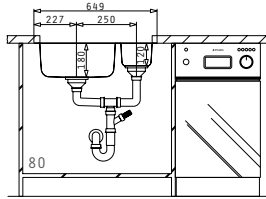

Finish	Ar. Number	Tap Holes	Wastes	Packaging
SMOOTH	109400430	No Tap Holes	Ø92mm, Ø92mm	1 Item/Carton Box

Carton box includes: Waste valves, space saver siphon & transparent colander.

INCLUDED ACCESSORIES

INCLUDED WASTE FITTINGS

UNDERMOUNT

PROPOSED TAP

SUITABLE ACCESSORIES

SUITABLE WASTE FITTINGS

525000201 Transparent Colander	100060001 Steel Colander	525004701 Wooden Chopping Board	525004201 Steel Basket	525000401 White Basket
521101701 Waste Valve Ø92 with Bowl Overflow	521097201 Waste Valve Ø92	521058501 Space Saver Siphon for Sinks with 2 Bowls of unequal depth	521097901 Pop Up Waste Valve Ø92 with Bowl Overflow