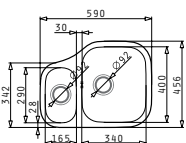

**PROPOSED TAP**  
ARMONICA

**SUITABLE ACCESSORIES**

**SUITABLE WASTE FITTINGS**

DIONE (59X46) 1 1/2B RH UM

Sink Dimensions: 590 x 456mm  
 Bowl Dimensions: 165 x 290 x 120mm / 340 x 400 x 180mm  
 Minimum Base Unit: 60cm  
 Bowl Overflow