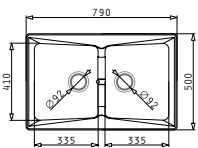

Carton box includes: Waste valve & space saver siphon.

PROPOSED TAP

ARMONICA

**073023601**  
Steel Basket

SUITABLE ACCESSORIES

**PYRAGRANITE PETRA (79X50) 2B**

Sink Dimensions: 790 x 500mm  
Bowl Dimensions: 335 x 410 x 210mm / 335 x 410 x 210mm  
Minimum Base Unit: **80cm**  
Bowl Overflow