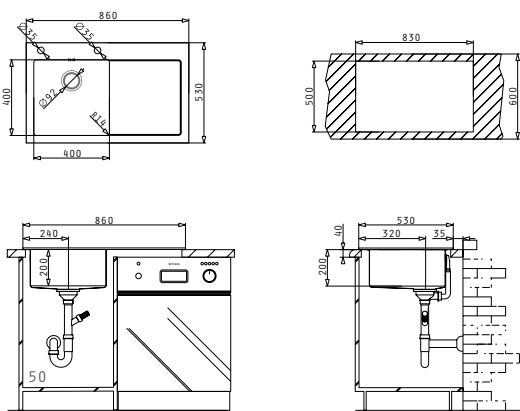

Finish	Ar. Number	Tap Holes	Waste	Packaging
STEEL & BLACK GLASS	109500130	2 Tap Holes	Ø92mm	1 Item/Box

Box includes: Pop up waste valve & siphon.

PROPOSED TAP

SUITABLE ACCESSORIES

INCLUDED WASTE FITTINGS