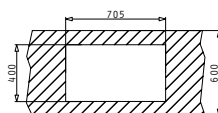

FLUSHMOUNT INSTALLATION

Cutout template supplied in packaging

Finish	Installation Type	Ar. Number	Wastes	Packaging
BRUSHED	UNDERMOUNT	100091330	Ø92mm, Ø92mm	1 Item/ Carton Box
BRUSHED	FLUSHMOUNT	100091901	Ø92mm, Ø92mm	1 Item/ Carton Box

Carton box includes: Waste valves & space saver siphon.