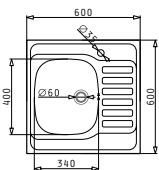

Finish	Ar. Number	Bowl Position	Waste	Bending Type
SMOOTH	100108401	Left Hand Bowl 1 Tap Hole	Ø60mm	3 Sides Down
SMOOTH	100108301	Right Hand Bowl 1 Tap Hole	Ø60mm	3 Sides Down

Sink Dimensions: 600 x 600mm
Bowl Dimensions: 340 x 400 x 150mm
Minimum Base Unit: 45cm
Bowl Overflow

PROPOSED TAP