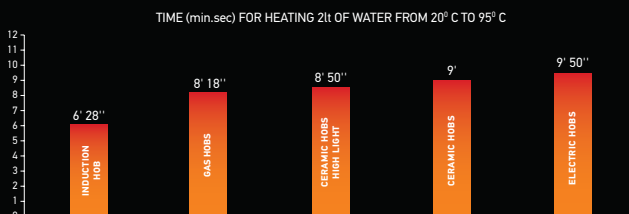

More cost effective

90% of the absorbed energy is converted into heat directly on the cookware. As soon as the cookware is drawn away the conversion stops immediately without any energy wastage.