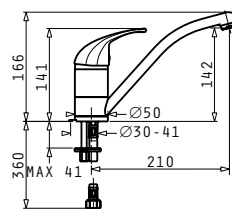

● MODO

ESSENTIAL

Long spout single lever mixer tap with ceramic disk mechanism