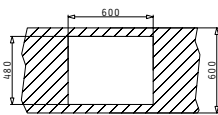

Carton box includes: Waste valve & space saver siphon.

PROPOSED TAP

PYRAGRANITE TETRAGON (61X50) 1B

Sink Dimensions: 610 x 500mm  
 Bowl Dimensions: 540 x 400 x 200mm  
 Minimum Base Unit: 60cm  
 Bowl Overflow