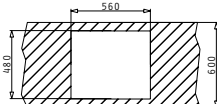

SUITABLE ACCESSORIES

Colour	Ar. Number	Waste	Packaging
WHITE	074000001	Ø92mm	1 Item/Carton Box
GREY	074000601	Ø92mm	1 Item/Carton Box
BEIGE	074000301	Ø92mm	1 Item/Carton Box
SAND	074000701	Ø92mm	1 Item/Carton Box
BLACK	074001001	Ø92mm	1 Item/Carton Box
GRAPHITE	074000101	Ø92mm	1 Item/Carton Box

Granite Colours

Carton box includes: Waste valve & space saver siphon.