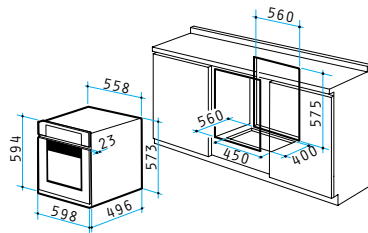

Ar. Number

**034007401**

- Dimensions: 600 x 600 x 520mm
- 8 Functions
- Capacity: 53 litres
- Push Pull Buttons
- Digital Auto Programmer with Touch Controls
- Triple Glazed Door
- Removable Inner Glass
- Cooling Fan
- 2 Trays (45mm)
- 1 Grid
- Side Racks
- Telescopic Runners
- Antispot Treated
- Easy to Clean Enamelled Cavity
- Energy Efficiency Class A