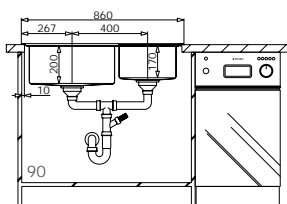

Finish	Ar. Number	Tap Holes	Wastes	Packaging
SMOOTH	107146330	2 Tap Holes	Ø92mm, Ø92mm	1 Item/Carton Box

Carton box includes: Pop up waste valve, waste valve & siphon.

Sink Dimensions: 860 x 500mm  
 Bowl Dimensions: 450 x 400 x 200mm / 300 x 340 x 170mm  
 Minimum Base Unit: 90cm  
 Bowl Overflow