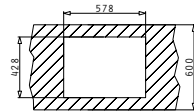

FLUSHMOUNT INSTALLATION

Cutout template supplied in packaging

Finish	Installation Type	Ar. Number	Waste	Packaging
BRUSHED	UNDERMOUNT	100090501	Ø60mm	1 Item/Carton Box
BRUSHED	FLUSHMOUNT	100091101	Ø60mm	1 Item/Carton Box

Carton box includes: Waste valve.

043000201 Glass Chopping Board

521100601 Waste Valve Ø60