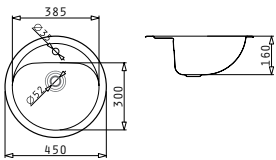

Cutout template supplied in packaging

Finish	Ar. Number	Tap Holes	Waste	Packaging
POLISHED	100077101	1 Tap Hole	Ø52mm	1 Item/Carton Box

  521099301 Waste Valve Ø52 with Bowl Overflow	 521089301 Siphon for Washbasins

SUITABLE WASTE FITTINGS