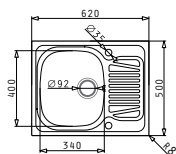

Finish	Ar. Number	Bowl Position	Waste	Packaging
SMOOTH	100125201	Reversible No Tap Holes	Ø92mm	Sleeve
SMOOTH	100132501	Reversible 1+1 Tap Holes	Ø92mm	Sleeve
LINEN	100130201	Reversible No Tap Holes	Ø92mm	Sleeve
LINEN	100136101	Reversible 1+1 Tap Holes	Ø92mm	Sleeve

  FINO	PROPOSED TAP	 525004801 Wooden Chopping Board	 525002801 Steel Basket		
		  521097901 Pop Up Waste Valve Ø92 with Bowl Overflow	 521097301 Waste Valve Ø92 with Bowl Overflow	 521058301 Space Saver Siphon for Sinks with 1 Bowl	 521055801 Siphon for Sinks with 1 Bowl