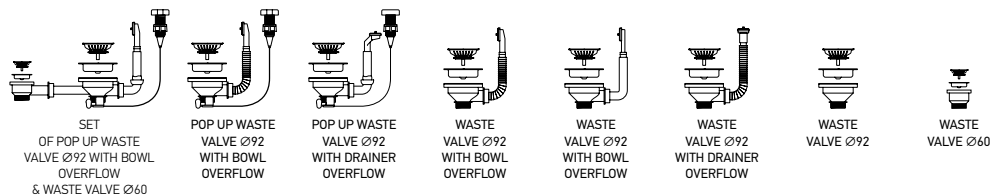

PYRAMIS

STAINLESS STEEL SINKS

WASTE VALVES

CLASSIC	521101901	521097901	521097101	521097301	521101701	521096601	521097201	521100601
CORNER								
MEDUSA CORNER 1 1/2B 2D	●	●		●				●
MEDUSA CORNER 1B 2D			●			●		
NEFELI 1 1/2B 2D		●		●			●	
NEFELI 1B 2D		●		●				
SPACE								
SPACE MINI 1B 1D		●		●				
SPACE MINI 1 1/2B 1D		●		●			●	
SPACE MINI 2 1/2B							●●●	
SPACE PLUS 1B		●		●				
SPACE PLUS 1B 1D		●		●				
SPACE PLUS 2B		●		●			●	
SPACE MID 2B		●		●			●	
JUMBO								
JUMBO 1B 1D		●		●				
JUMBO 1 1/2B 1D		●		●			●	
JUMBO TWIN		●		●			●	
IRIS (CARTON BOX WITH 1 ITEM)								
IRIS (16,5X29)							●	
IRIS (24X33,5)					●			
IRIS (30X34)					●			
IRIS (∅38,5)					●			
IRIS (34X40)					●			
IRIS (40X40)					●			
IRIS (45X40)					●			
IRIS (50X40)					●			
IRIS (MULTIPACK)								
IRIS (16,5X29)							●	
IRIS (24X33,5)		●			●			
IRIS (30X34)		●			●			
IRIS (∅38,5)		●			●			
IRIS (34X40)		●			●			
IRIS (40X40)		●			●			
IRIS (45X40)		●			●			
IRIS (50X40)		●			●