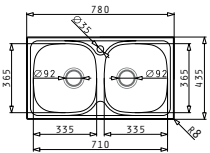

PYRAMIS

STAINLESS STEEL SINKS

ESSENTIAL

E78

Sink Dimensions: 780 x 435mm
Bowl Dimensions: 335 x 365 x 150mm / 335 x 365 x 150mm
Minimum Base Unit: 80cm
Bowl Overflow

Finish	Ar. Number	Tap Holes	Wastes	Packaging
SMOOTH	100138801	No Tap Holes	Ø92mm, Ø92mm	Sleeve
SMOOTH	100125101	No Tap Holes	Ø60mm, Ø60mm	Sleeve
LINEN	100138901	No Tap Holes	Ø92mm, Ø92mm	Sleeve
LINEN	100138501	No Tap Holes	Ø60mm, Ø60mm	Sleeve
SMOOTH	100139201	1 Tap Hole	Ø60mm, Ø60mm	Sleeve
LINEN	100139301	1 Tap Hole	Ø60mm, Ø60mm	Sleeve

SUITABLE ACCESSORIES
SUITABLE WASTE FITTINGS

CA1

Sink Dimensions: 860 x 435mm
Bowl Dimensions: 365 x 335 x 150mm
Minimum Base Unit: 50cm
Drainer Overflow

Finish	Ar. Number	Bowl Position	Waste	Packaging
SMOOTH	100124101	Reversible No Tap Holes	Ø92mm	Sleeve
SMOOTH	100120401	Reversible No Tap Holes	Ø60mm	Sleeve

SUITABLE ACCESSORIES
SUITABLE WASTE FITTINGS