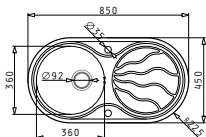

SR MINI

Sink Dimensions: 765 x 480mm
Bowl Dimensions: Ø385 x 150mm
Minimum Base Unit: 45cm
Bowl Overflow

Finish	Ar. Number	Bowl Position	Waste	Packaging
SMOOTH	100166801	Reversible No Tap Holes	Ø92mm	Sleeve
SMOOTH	100167001	Reversible 1+1 Tap Holes	Ø92mm	Sleeve
LINEN	100166901	Reversible No Tap Holes	Ø92mm	Sleeve
LINEN	100167101	Reversible 1+1 Tap Holes	Ø92mm	Sleeve

PROPOSED TAP

521097901 Pop Up Waste Valve Ø92 with Bowl Overflow	521097301 Waste Valve Ø92 with Bowl Overflow	521058301 Space Saver Siphon for Sinks with 1 Bowl	521055801 Siphon for Sinks with 1 Bowl

SUITABLE WASTE FITTINGS

SR TWIG 1B 1D

Sink Dimensions: 850 x 450mm
Bowl Dimensions: Ø360 x 150mm
Minimum Base Unit: 45cm
Bowl Overflow

Finish	Ar. Number	Bowl Position	Waste	Packaging
SMOOTH	100136501	Reversible No Tap Holes	Ø92mm	Sleeve
SMOOTH	100142601	Reversible 1+1 tap holes	Ø92mm	Sleeve
LINEN	100136601	Reversible No Tap Holes	Ø92mm	Sleeve
LINEN	100142701	Reversible 1+1 tap holes	Ø92mm	Sleeve

PROPOSED TAP

521097901 Pop Up Waste Valve Ø92 with Bowl Overflow	521097301 Waste Valve Ø92 with Bowl Overflow	521058301 Space Saver Siphon for Sinks with 1 Bowl	521055801 Siphon for Sinks with 1 Bowl

525004901
Wooden Chopping Board

SUITABLE ACCESSORIES

SUITABLE WASTE FITTINGS

SR TWIG 2B

Sink Dimensions: 850 x 450mm
Bowl Dimensions: Ø360 x 150mm / Ø360 x 150mm
Minimum Base Unit: 90cm
Bowl Overflow

Finish	Ar. Number	Bowl Position	Wastes	Packaging
SMOOTH	100137101	Reversible No Tap Holes	Ø92mm, Ø92mm	Sleeve
SMOOTH	100141401	Reversible 1 Tap Hole	Ø92mm, Ø92mm	Sleeve
LINEN	100137201	Reversible No Tap Holes	Ø92mm, Ø92mm	Sleeve
LINEN	100141501	Reversible 1 Tap Hole	Ø92mm, Ø92mm	Sleeve

PROPOSED TAP