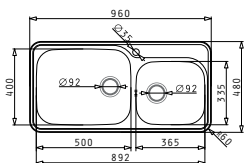

PYRAMIS

STAINLESS STEEL SINKS

CLASSIC

SPACE PLUS 1B

Sink Dimensions: 610 x 480mm
Bowl Dimensions: 500 x 400 x 200mm
Minimum Base Unit: 60cm
Bowl Overflow

Finish	Ar. Number	Tap Holes	Waste	Packaging
SMOOTH	108717401	1 Tap Hole	Ø92mm	Sleeve
LINEN	108722401	1 Tap Hole	Ø92mm	Sleeve

PROPOSED TAP

SUITABLE ACCESSORIES
SUITABLE WASTE FITTINGS

521097901 Pop Up Waste Valve Ø92 with Bowl Overflow	521097301 Waste Valve Ø92 with Bowl Overflow	521058301 Space Saver Siphon for Sinks with 1 Bowl	521055801 Siphon for Sinks with 1 Bowl

SPACE PLUS 1B 1D

Sink Dimensions: 960 x 480mm
Bowl Dimensions: 500 x 400 x 200mm
Minimum Base Unit: 60cm
Bowl Overflow

Finish	Ar. Number	Bowl Position	Waste	Packaging
SMOOTH	108738801	Reversible 1+1 Tap Holes	Ø92mm	Sleeve
LINEN	108761701	Reversible 1+1 Tap Holes	Ø92mm	Sleeve

PROPOSED TAP

SUITABLE ACCESSORIES
SUITABLE WASTE FITTINGS

521097901 Pop Up Waste Valve Ø92 with Bowl Overflow	521097301 Waste Valve Ø92 with Bowl Overflow	521058301 Space Saver Siphon for Sinks with 1 Bowl	521055801 Siphon for Sinks with 1 Bowl

SPACE PLUS 2B

Sink Dimensions: 960 x 480mm
Bowl Dimensions: 500 x 400 x 200mm / 365 x 335 x 150mm
Minimum Base Unit: 90cm
Bowl Overflow

Finish	Ar. Number	Tap Holes	Wastes	Packaging
SMOOTH	108716401	1 Tap Hole	Ø92mm, Ø92mm	Sleeve
LINEN	108722901	1 Tap Hole	Ø92mm, Ø92mm	Sleeve

PROPOSED TAP

SUITABLE ACCESSORIES
SUITABLE WASTE FITTINGS

521097901 Pop Up Waste Valve Ø92 with Bowl Overflow	521097301 Waste Valve Ø92 with Bowl Overflow	521097201 Waste Valve Ø92	521058501 Space Saver Siphon for Sinks with 2 Bowls of unequal depth	521055201 Siphon for Sinks with 2 Bowls of unequal depth