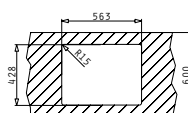

FLUSHMOUNT INSTALLATION

Cutout template supplied in packaging

Finish	Installation Type	Ar. Number	Wastes	Packaging
SMOOTH	UNDERMOUNT	100097001	Ø92mm, Ø92mm	1 Item/Carton Box
SMOOTH	FLUSHMOUNT	100097201	Ø92mm, Ø92mm	1 Item/Carton Box

Carton box includes: Waste valves & space saver siphon.