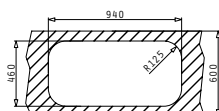

Sink Dimensions: 960 x 480mm
Bowl Dimensions: 340 x 400 x 150mm / 165 x 290 x 120mm
Minimum Base Unit: 60cm
Bowl Overflow

Finish	Ar. Number	Bowl Position	Wastes	Packaging
SMOOTH	108752201	Reversible 1+1 Tap Holes	Ø92mm, Ø92mm	Sleeve
LINEN	108752301	Reversible 1+1 Tap Holes	Ø92mm, Ø92mm	Sleeve

100060001
Steel Colander

525000201
Transparent Colander

525004701
Wooden Chopping Board

525004201
Steel Basket

525000401
White Basket

521097901
Pop Up Waste Valve Ø92 with Bowl Overflow

521097301
Waste Valve Ø92 with Bowl Overflow

521097201
Waste Valve Ø92

521058501
Space Saver Siphon for Sinks with 2 Bowls of unequal depth

521055201
Siphon for Sinks with 2 Bowls of unequal depth

SUITABLE ACCESSORIES
SUITABLE WASTE FITTINGS