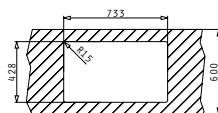

FLUSHMOUNT INSTALLATION

Cutout template supplied in packaging

Finish	Installation Type	Ar. Number	Wastes	Packaging
SMOOTH	UNDERMOUNT	100097301	Ø92mm, Ø92mm	1 Item/Carton Box
SMOOTH	FLUSHMOUNT	100097501	Ø92mm, Ø92mm	1 Item/Carton Box

Carton box includes: Waste valves & space saver siphon.