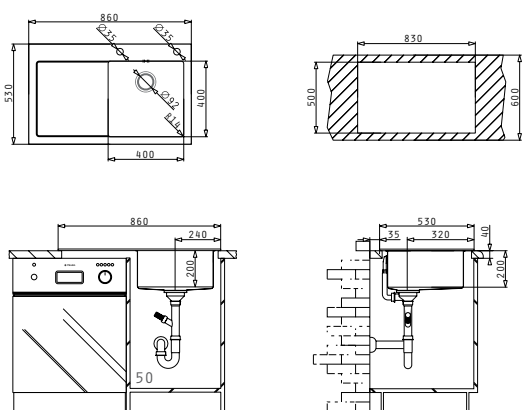

Finish	Ar. Number	Tap Holes	Waste	Packaging
STEEL & WHITE GLASS	109500730	2 Tap Holes	Ø92mm	1 Item/Box

Box includes: Pop up waste valve & siphon.

PROPOSED TAP

SUITABLE ACCESSORIES

INCLUDED WASTE FITTINGS