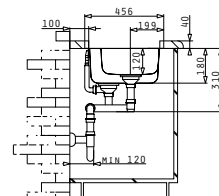

Finish	Ar. Number	Tap Holes	Wastes	Packaging
SMOOTH	109401330	No Tap Holes	Ø92mm, Ø92mm	1 Item/Carton Box

Carton box includes: Waste valves, space saver siphon & transparent colander.

UNDERMOUNT

INCLUDED ACCESSORIES

- 525000201 Transparent Colander
- 100060001 Steel Colander
- 525004701 Wooden Chopping Board
- 525004201 Steel Basket
- 525000401 White Basket

INCLUDED WASTE FITTINGS

- 521101701 Waste Valve Ø92 with Bowl Overflow
- 521097201 Waste Valve Ø92
- 521058501 Space Saver Siphon for Sinks with 2 Bowls of unequal depth
- 521097901 Pop Up Waste Valve Ø92 with Bowl Overflow

PROPOSED TAP
ARMONICA

SUITABLE ACCESSORIES

SUITABLE WASTE FITTINGS