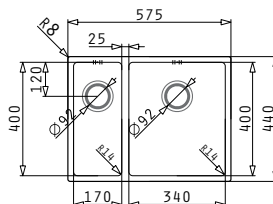

UNDERMOUNT INSTALLATION