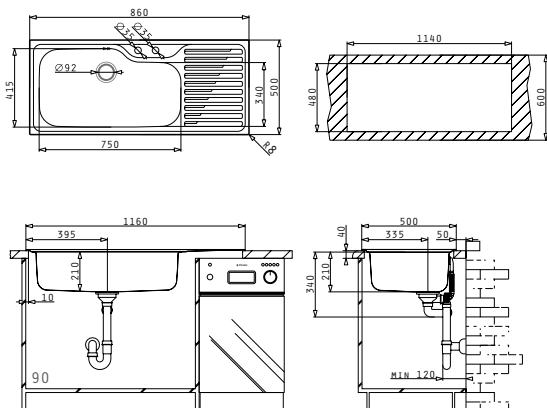

Finish	Ar. Number	Tap Holes	Waste	Packaging
SMOOTH	100144501	1 Tap Hole	Ø92mm	Sleeve
LINEN	100144601	1 Tap Hole	Ø92mm	Sleeve
SMOOTH	100144701	2 Tap Holes	Ø92mm	Sleeve
LINEN	100144801	2 Tap Holes	Ø92mm	Sleeve

Proposed combinations for Titan accessories

PROPOSED TAP

 100055001 Steel Colander	 525000101 Transparent Colander	 525005601 Wooden Chopping Board	 525005401 Steel Basket
 521097901 Pop Up Waste Valve Ø92 with Bowl Overflow	 521097301 Waste Valve Ø92 with Bowl Overflow	 521058301 Space Saver Siphon for Sinks with 1 bowl	 521055801 Siphon for Sinks with 1 bowl

SUITABLE ACCESSORIES

SUITABLE WASTE FITTINGS