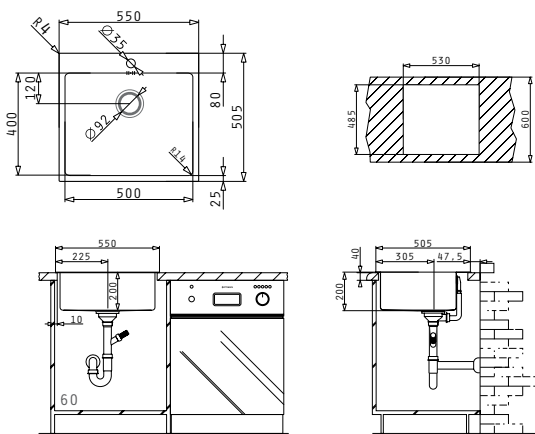

#### ISTROS (50X40) 1B

Sink Dimensions: 550 x 505mm  
 Bowl Dimensions: 500 x 400 x 200mm  
 Minimum Base Unit: 60cm  
 Bowl Overflow

Finish	Ar. Number	Tap Holes	Waste	Packaging
SMOOTH	<b>100098201</b>	1 Tap Hole	Ø92mm	1 Item/Carton Box
Carton box includes: Waste valve & siphon.				
Available from June 2009				