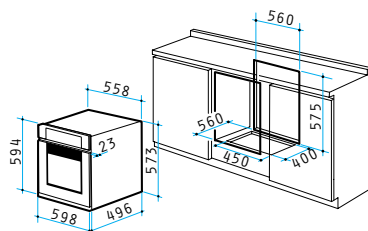

## OVEN 60IN 1085 GLASS

INDEPENDENT

Ar. Number

034007301

Dimensions: 600 x 600 x 520mm

11 Functions

Capacity: 53 litres

Touch Controls