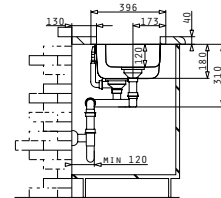

**DIONE (65X40) 1 1/2B RH UM**

Sink Dimensions: 649 x 396mm  
Bowl Dimensions: 165 x 290 x 120mm / 400 x 340 x 180mm  
Minimum Base Unit: 80cm  
Bowl Overflow

Cutout template supplied in packaging

Finish	Ar. Number	Tap Holes	Wastes	Packaging
SMOOTH	<b>109400830</b>	No Tap Holes	Ø92mm, Ø92mm	1 Item/Carton Box