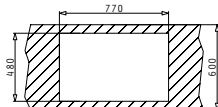

Sink Dimensions: 790 x 500mm
Bowl Dimensions: 340 x 400 x 150mm / 340 x 400 x 150mm
Minimum Base Unit: 80cm
Bowl Overflow

Finish	Ar. Number	Bowl Position	Wastes	Packaging
SMOOTH	100129701	Reversible No Tap Holes	Ø92mm, Ø92mm	Sleeve
SMOOTH	100132801	Reversible 1 Tap Hole	Ø92mm, Ø92mm	Sleeve
LINEN	100131101	Reversible No Tap Holes	Ø92mm, Ø92mm	Sleeve
LINEN	100133301	Reversible 1 Tap Hole	Ø92mm, Ø92mm	Sleeve

CONTRALTO

PROPOSED TAP

525004801
Wooden Chopping Board

525002801
Steel Basket