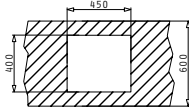

UNDERMOUNT INSTALLATION

Cutout template supplied in packaging