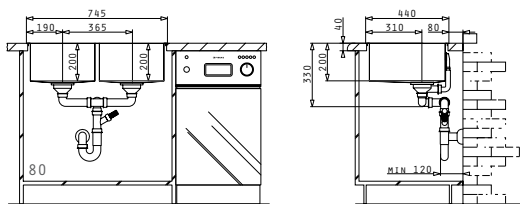

FLUSHMOUNT INSTALLATION