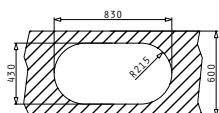

SR MINI

Sink Dimensions: 765 x 480mm
Bowl Dimensions: Ø385 x 150mm
Minimum Base Unit: 45cm
Bowl Overflow

Finish	Ar. Number	Bowl Position	Waste	Packaging
SMOOTH	100166801	Reversible No Tap Holes	Ø92mm	Sleeve
SMOOTH	100167001	Reversible 1+1 Tap Holes	Ø92mm	Sleeve
LINEN	100166901	Reversible No Tap Holes	Ø92mm	Sleeve
LINEN	100167101	Reversible 1+1 Tap Holes	Ø92mm	Sleeve

PROPOSED TAP

521097901 Pop Up Waste Valve Ø92 with Bowl Overflow	521097301 Waste Valve Ø92 with Bowl Overflow	521058301 Space Saver Siphon for Sinks with 1 Bowl	521055801 Siphon for Sinks with 1 Bowl

SUITABLE WASTE FITTINGS

SR TWIG 1B 1D

Sink Dimensions: 850 x 450mm
Bowl Dimensions: Ø360 x 150mm
Minimum Base Unit: 45cm
Bowl Overflow

Finish	Ar. Number	Bowl Position	Waste	Packaging
SMOOTH	100136501	Reversible No Tap Holes	Ø92mm	Sleeve
SMOOTH	100142601	Reversible 1+1 tap holes	Ø92mm	Sleeve
LINEN	100136601	Reversible No Tap Holes	Ø92mm	Sleeve
LINEN	100142701	Reversible 1+1 tap holes	Ø92mm	Sleeve

PROPOSED TAP

521097901 Pop Up Waste Valve Ø92 with Bowl Overflow	521097301 Waste Valve Ø92 with Bowl Overflow	521058301 Space Saver Siphon for Sinks with 1 Bowl	521055801 Siphon for Sinks with 1 Bowl

525004901
Wooden Chopping Board

SUITABLE ACCESSORIES

SUITABLE WASTE FITTINGS

SR TWIG 2B

Sink Dimensions: 850 x 450mm
Bowl Dimensions: Ø360 x 150mm / Ø360 x 150mm
Minimum Base Unit: 90cm
Bowl Overflow

Finish	Ar. Number	Bowl Position	Wastes	Packaging
SMOOTH	100137101	Reversible No Tap Holes	Ø92mm, Ø92mm	Sleeve
SMOOTH	100141401	Reversible 1 Tap Hole	Ø92mm, Ø92mm	Sleeve
LINEN	100137201	Reversible No Tap Holes	Ø92mm, Ø92mm	Sleeve
LINEN	100141501	Reversible 1 Tap Hole	Ø92mm, Ø92mm	Sleeve

PROPOSED TAP