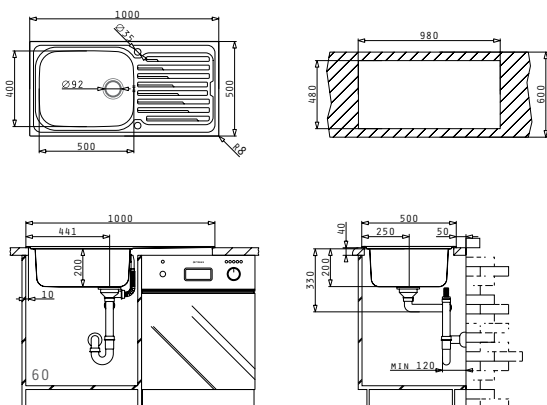

525005201 Wooden Chopping Board		525004001 Steel Basket	
521097901 Pop Up Waste Valve Ø92 with Bowl Overflow	521097301 Waste Valve Ø92 with Bowl Overflow	521058301 Space Saver Siphon for Sinks with 1 Bowl	521055801 Siphon for Sinks with 1 Bowl

PROPOSED TAP
SUITABLE ACCESSORIES
SUITABLE WASTE FITTINGS