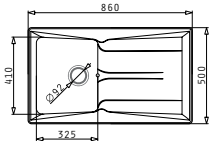

Carton box includes: Waste valves & space saver siphon.

PROPOSED TAP

ADORNO

**073023601**  
Steel Basket

SUITABLE ACCESSORIES

● PYRAGRANITE PETRA

PYRAGRANITE PETRA (86X50) 1B 1D

Sink Dimensions: 860 x 500mm  
 Bowl Dimensions: 325 x 410 x 210mm  
 Minimum Base Unit: 45cm  
 Bowl Overflow