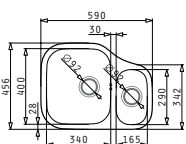

# DIONE SERIES

PREMIUM

DIONE (59X46) 1 1/2B LH UM

Sink Dimensions: 590 x 456mm  
 Bowl Dimensions: 340 x 400 x 180mm / 165 x 290 x 120mm  
 Minimum Base Unit: 60cm  
 Bowl Overflow

Cutout template supplied in packaging