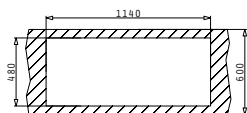

Sink Dimensions: 1160 x 500mm
Bowl Dimensions: 340 x 400 x 150mm / 340 x 400 x 150mm
Minimum Base Unit: 80cm
Bowl Overflow