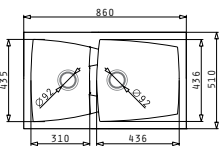

Carton box includes: Waste valve & space saver siphon.

Available from June 2009

PYRAGRANITE SINKS

PYRAGRANITE CALDERA (86X51) 1 3/4B

Sink Dimensions: 860 x 510mm  
 Bowl Dimensions: 310 x 435 x 200mm / 436 x 436 x 230mm  
 Minimum Base Unit: 80cm  
 Bowl Overflow