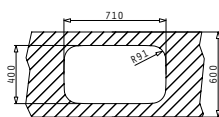

Finish	Ar. Number	Tap Holes	Wastes	Packaging
SMOOTH	109400630	No Tap Holes	Ø92mm, Ø92mm	1 Item/Carton Box

Carton box includes: Waste valves, space saver siphon & steel basket.

Sink Dimensions: 766 x 456mm
Bowl Dimensions: 340 x 400 x 180mm / 340 x 400 x 180mm
Minimum Base Unit: 80cm
Bowl Overflow

Cutout template supplied in packaging