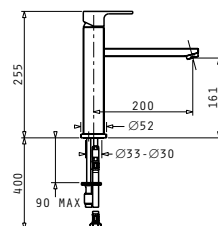

● STRETO

ELEGANT Modern stylised mixer tap with ceramic disk mechanism

Type	Product Code
CHROME	095041001