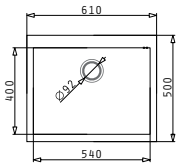

Carton box includes: Waste valve & space saver siphon.

PROPOSED TAP

PYRAGRANITE TETRAGON (61X50) 1B

Sink Dimensions: 610 x 500mm  
 Bowl Dimensions: 540 x 400 x 200mm  
 Minimum Base Unit: 60cm  
 Bowl Overflow