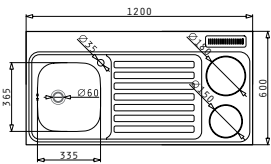

PROPOSED TAP