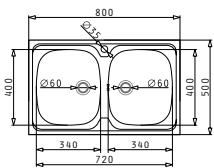

Finish	Ar. Number	Bowl Position	Wastes	Bending Type
SMOOTH	100104401	1 Tap Hole	Ø60mm, Ø60mm	3 Sides Down
LINEN	100104501	1 Tap Hole	Ø60mm, Ø60mm	3 Sides Down

PROPOSED TAP

MODO

525004801
Wooden
Chopping Board

525002801
Steel
Basket

521099801
Waste Valve Ø60
with Bowl Overflow

521095501
Waste Valve Ø60
with Ring Stopper

521055101
Siphon for Sinks with
2 bowls of equal depth

SUITABLE ACCESSORIES

SUITABLE WASTE FITTINGS