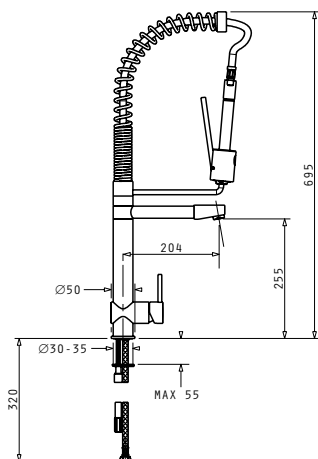

● CRESENTO

ELEGANT Professionally designed mixer tap with flexible spout

Type	Product Code
CHROME	095011001