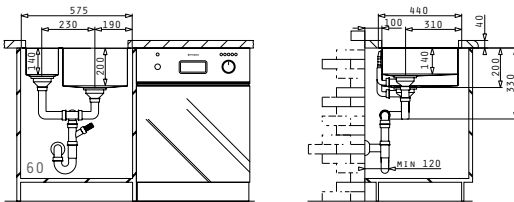

UNDERMOUNT INSTALLATION