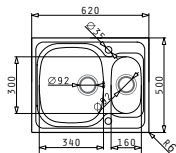

Sink Dimensions: 620 x 500mm
Bowl Dimensions: 340 x 400 x 150mm / 160 x 300 x 90mm
Minimum Base Unit: 60cm
Bowl Overflow

Finish	Ar. Number	Bowl Position	Wastes	Packaging
SMOOTH	100125301	Reversible No Tap Holes	Ø92mm, Ø92mm	Sleeve
SMOOTH	100135101	Reversible 1+1 Tap Holes	Ø92mm, Ø92mm	Sleeve
LINEN	100130701	Reversible No Tap Holes	Ø92mm, Ø92mm	Sleeve
LINEN	100136201	Reversible 1+1 Tap Holes	Ø92mm, Ø92mm	Sleeve

  MODDO	PROPOSED TAP	 525000801 Transparent Colander	 525004801 Wooden Chopping Board	 525002801 Steel Basket		
		  521097901 Pop Up Waste Valve Ø92 with Bowl Overflow	 521097301 Waste Valve Ø92 with Bowl Overflow	 521097201 Waste Valve Ø92	 521058501 Space Saver Siphon for Sinks with 2 Bowls of unequal depth	 521055201 Siphon for Sinks with 2 Bowls of unequal depth