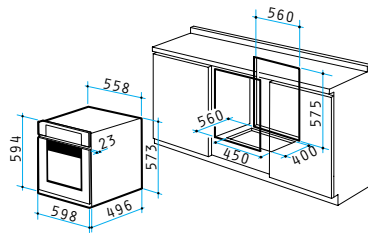

PYRAMIS
ELECTRICAL APPLIANCES
OVENS

OVEN 60IN 1040 RUSTIC BEIGE

INDEPENDENT

Ar. Number

034007801

Dimensions: 600 x 600 x 520mm

8 Functions

Capacity: 53 litres

Analog Clock

Analog End Cooking Timer

Double Glazed Door

Removable Inner Glass

Cooling Fan

2 Trays (45mm)

2 Grids

Side Racks

Easy to Clean Enamelled Cavity

Energy Efficiency Class A