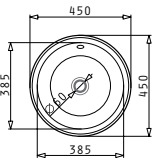

Finish	Ar. Number	Waste	Packaging
SMOOTH	100025301	$\varnothing 60$mm	5 Items/Carton Box

  521101301 Waste Valve $\varnothing 60$ with Round Bowl Overflow	 521099301 Waste Valve $\varnothing 60$ with Round Bowl Overflow	 521055801 Siphon for Sinks with 1 Bowl

SUITABLE WASTE FITTINGS