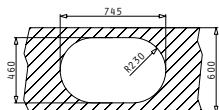

SR MINI

Sink Dimensions: 765 x 480mm
Bowl Dimensions: Ø385 x 150mm
Minimum Base Unit: 45cm
Bowl Overflow

Finish	Ar. Number	Bowl Position	Waste	Packaging
SMOOTH	100166801	Reversible No Tap Holes	Ø92mm	Sleeve
SMOOTH	100167001	Reversible 1+1 Tap Holes	Ø92mm	Sleeve
LINEN	100166901	Reversible No Tap Holes	Ø92mm	Sleeve
LINEN	100167101	Reversible 1+1 Tap Holes	Ø92mm	Sleeve

PROPOSED TAP

521097901 Pop Up Waste Valve Ø92 with Bowl Overflow	521097301 Waste Valve Ø92 with Bowl Overflow	521058301 Space Saver Siphon for Sinks with 1 Bowl	521055801 Siphon for Sinks with 1 Bowl

SUITABLE WASTE FITTINGS

SR TWIG 1B 1D

Sink Dimensions: 850 x 450mm
Bowl Dimensions: Ø360 x 150mm
Minimum Base Unit: 45cm
Bowl Overflow

Finish	Ar. Number	Bowl Position	Waste	Packaging
SMOOTH	100136501	Reversible No Tap Holes	Ø92mm	Sleeve
SMOOTH	100142601	Reversible 1+1 tap holes	Ø92mm	Sleeve
LINEN	100136601	Reversible No Tap Holes	Ø92mm	Sleeve
LINEN	100142701	Reversible 1+1 tap holes	Ø92mm	Sleeve

PROPOSED TAP

521097901 Pop Up Waste Valve Ø92 with Bowl Overflow	521097301 Waste Valve Ø92 with Bowl Overflow	521058301 Space Saver Siphon for Sinks with 1 Bowl	521055801 Siphon for Sinks with 1 Bowl

525004901
Wooden Chopping Board

SUITABLE ACCESSORIES

SUITABLE WASTE FITTINGS

SR TWIG 2B

Sink Dimensions: 850 x 450mm
Bowl Dimensions: Ø360 x 150mm / Ø360 x 150mm
Minimum Base Unit: 90cm
Bowl Overflow

Finish	Ar. Number	Bowl Position	Wastes	Packaging
SMOOTH	100137101	Reversible No Tap Holes	Ø92mm, Ø92mm	Sleeve
SMOOTH	100141401	Reversible 1 Tap Hole	Ø92mm, Ø92mm	Sleeve
LINEN	100137201	Reversible No Tap Holes	Ø92mm, Ø92mm	Sleeve
LINEN	100141501	Reversible 1 Tap Hole	Ø92mm, Ø92mm	Sleeve

PROPOSED TAP