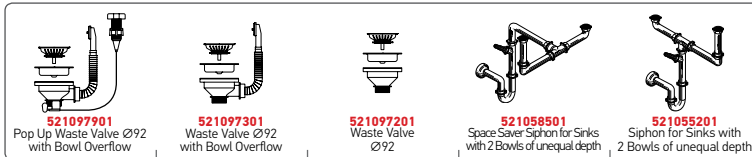

PROPOSED TAP
SUITABLE ACCESSORIES
SUITABLE WASTE FITTINGS