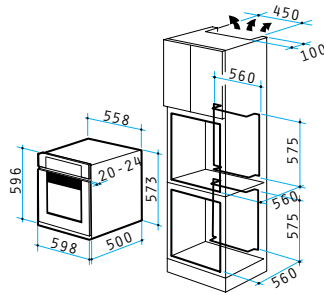

OVEN 60IN 1020 GAS INOX

INDEPENDENT

Ar. Number

034008001

Dimensions: 600 x 600 x 530mm

6 Functions

Capacity: 53 litres

Minute Minder

Automatic Ignition

Electric Grill

Flame Failure Safety Valve

Double Glazed Door

Cooling Fan

2 Trays (32mm και 45mm)

2 Grids

Side Racks

Easy to Clean Enamelled Cavity