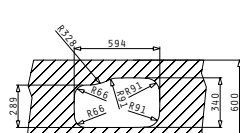

**DIONE (65X40) 1 1/2B RH UM**

Sink Dimensions: 649 x 396mm  
Bowl Dimensions: 165 x 290 x 120mm / 400 x 340 x 180mm  
Minimum Base Unit: 80cm  
Bowl Overflow

Cutout template supplied in packaging

Finish	Ar. Number	Tap Holes	Wastes	Packaging
SMOOTH	<b>109400830</b>	No Tap Holes	Ø92mm, Ø92mm	1 Item/Carton Box