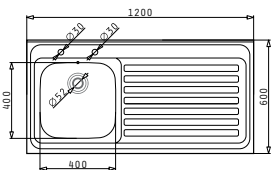

Finish	Ar. Number	Bowl Position	Waste	Bending Type
SMOOTH	102610701	Left Hand Bowl 2 Tap Holes	Ø52mm	Square Edge
SMOOTH	104405501	Left Hand Bowl 2 Tap Holes	Ø52mm	Roll Front
SMOOTH	102610601	Right Hand Bowl 2 Tap Holes	Ø52mm	Square Edge
SMOOTH	104405401	Right Hand Bowl 2 Tap Holes	Ø52mm	Roll Front

SUITABLE ACCESSORIES

SUITABLE WASTE FITTINGS