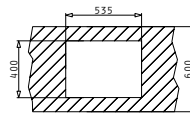

FLUSHMOUNT INSTALLATION

Cutout template supplied in packaging

Finish	Installation Type	Ar. Number	Wastes	Packaging
BRUSHED	UNDERMOUNT	100091430	Ø92mm, Ø92mm	1 Item/ Carton Box
BRUSHED	FLUSHMOUNT	100091701	Ø92mm, Ø92mm	1 Item/ Carton Box

Carton box includes: Waste valves & space saver siphon.