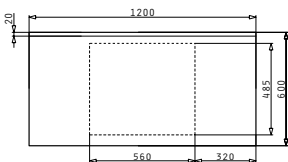

Worktop Dimensions: 1200 x 600mm  
Cutout Dimensions: 560 x 485mm

Finish	Ar. Number	Bending Type	Packaging
SMOOTH	<b>102408301</b>	3 Sides Down With Wooden Frame	Sleeve

MODULE 1 1/2B 1D

Worktop Dimensions: 1200 x 600mm  
Bowl Dimensions: 400 x 400 x 200mm / 165 x 290 x 120mm  
Bowl Overflow