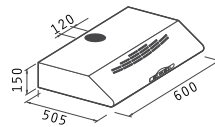

STANDARD 60cm

ESSENTIAL

Ar. Number

Type

065001001

WHITE/1MOTOR

065001101

BROWN/1MOTOR

065001201

WHITE/2MOTORS

065001301

BROWN/2MOTORS

White / Brown

60cm

Sliding Buttons

1 MOTOR x110W: 52db, Extraction Rate 250m³/h

2 MOTOR x110W: 55 db, Extraction Rate 450m³/h

065099801
Carbon Filters