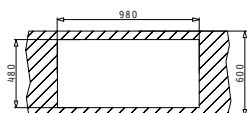

Finish	Ar. Number	Bowl Position	Waste	Packaging
SMOOTH	100165901	Reversible No Tap Holes	Ø92mm	Sleeve
SMOOTH	100166001	Reversible 1+1 tap holes	Ø92mm	Sleeve
LINEN	100168001	Reversible No Tap Holes	Ø92mm	Sleeve
LINEN	100166101	Reversible 1+1 tap holes	Ø92mm	Sleeve

MEZZO	PROPOSED TAP	525004801 Wooden Chopping Board	525002801 Steel Basket		
		521097901 Pop Up Waste Valve Ø92 with Bowl Overflow	521097301 Waste Valve Ø92 with Bowl Overflow	521058301 Space Saver Siphon for Sinks with 1 Bowl	521055801 Siphon for Sinks with 1 Bowl