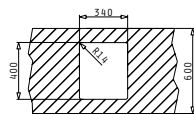

#### ASTRIS (34X40) 1B

Outer Dimensions: 380 x 440mm  
 Bowl Dimensions: 340 x 400 x 200mm  
 Minimum Base Unit: **40cm**  
 Bowl Overflow

UNDERMOUNT INSTALLATION

Cutout template supplied in packaging

FLUSHMOUNT INSTALLATION