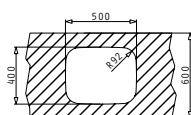

Carton box with 1 item includes: Waste valve.

SUITABLE ACCESSORIES  
SUITABLE WASTE FITTINGS

IRIS (50X40) UM

Outer Dimensions: 523 x 424mm  
 Bowl Dimensions: 500 x 400 x 200mm  
 Minimum Base Unit: 60cm  
 Bowl Overflow