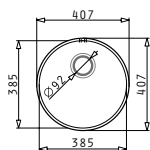

Finish	Ar. Number	Waste	Packaging
SMOOTH	100009401	Ø92mm	10 Items/Carton Box
SMOOTH	100009429	Ø92mm	1 Item/Carton Box

Carton box with 1 item includes: Waste valve.

 525002901 Steel Basket	 525000501 White Basket	 525003301 Wooden Chopping Board
 521097901 Pop Up Waste Valve Ø92 with Bowl Overflow		 521101701 Waste Valve Ø92 with Bowl Overflow

SUITABLE ACCESSORIES
SUITABLE WASTE FITTINGS