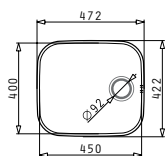

IRIS (45X40) UM

Outer Dimensions: 472 x 422mm
Bowl Dimensions: 450 x 400 x 200mm
Minimum Base Unit: 50cm
Bowl Overflow

Finish	Ar. Number	Waste	Packaging
SMOOTH	100009902	Ø92mm	5 Items/Carton Box
SMOOTH	100009929	Ø92mm	1 Item/Carton Box

Carton box with 1 item includes: Waste valve.

SUITABLE ACCESSORIES
SUITABLE WASTE FITTINGS

IRIS (50X40) UM

Outer Dimensions: 523 x 424mm
Bowl Dimensions: 500 x 400 x 200mm
Minimum Base Unit: 60cm
Bowl Overflow

Finish	Ar. Number	Waste	Packaging
SMOOTH	100008401	Ø92mm	4 Items/Carton Box
SMOOTH	100008429	Ø92mm	1 Item/Carton Box

Carton box with 1 item includes: Waste valve.

SUITABLE ACCESSORIES
SUITABLE WASTE FITTINGS