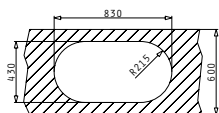

**525004901**  
Wooden Chopping Board

SUITABLE ACCESSORIES

SUITABLE WASTE FITTINGS

SR TWIG 2B

Sink Dimensions: 850 x 450mm  
 Bowl Dimensions: Ø360 x 150mm / Ø360 x 150mm  
 Minimum Base Unit: 90cm  
 Bowl Overflow