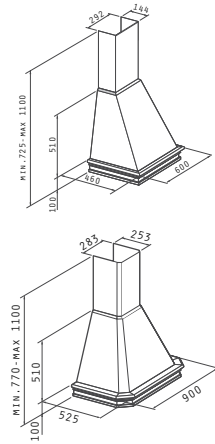

CLASSIC

Ar. Number

Size

**065007901**

**90cm**

**065007801**

**60cm**

- White metal & Oak wood
- 90cm / 60cm
- Extraction Rate: 600m<sup>3</sup>/h
- Decibel: 53
- Motor: 2 X 110W
- Electric Lamps
- Sliding Buttons