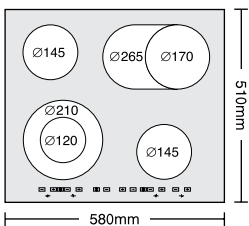

Ar. Number

030025301

6 Ceramic Hi - Light Hobs:

∅120 / 210mm, 700 / 2100W

∅145mm / 1200W

∅170 / 265mm, 1400 / 2200W

∅145mm / 1200W

Dimensions: 580 x 510mm

Touch Controls

9 Function Levels

Safety Lock

Residual Heat Indicator

Timer

Overflow Safety Device

Rapid Heating

Beveled Frame