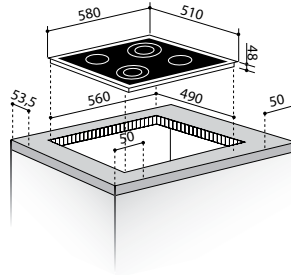

PYRAMIS
ELECTRICAL APPLIANCES
HOBS

HOB 58HL 601 PLUS

COMBINED

Ar. Number

030027401

6 Ceramic Hi - Light Hobs:

Ø100 / 180mm, 600 / 1700W

Ø145mm, 1200W

Ø120 / 210mm, 700 / 2100W

Ø145mm, 1200W

Dimensions: 580 x 510mm

7 Function Levels

Residual Heat Indicator

Inox Frame

Coffee Pot Hob