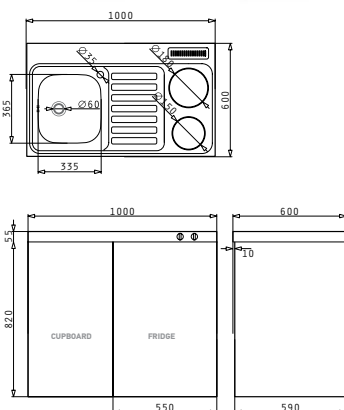

METALLIC MK (100X60)