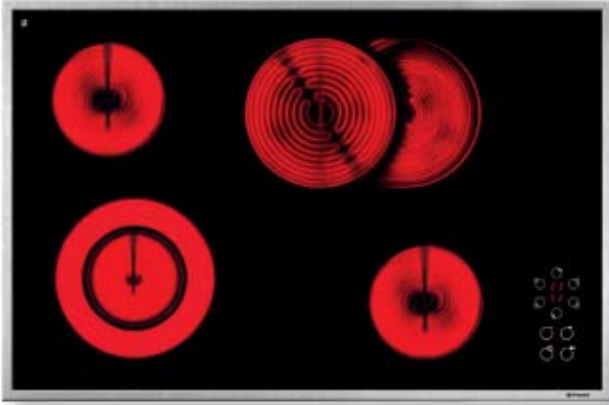

HOB 77HL 630 TOUCH

INDEPENDENT

Ar. Number

030025001

6 Ceramic Hi - Light Hobs:

Ø120 / 210mm, 700 / 2100W

Ø145mm / 1200W

Ø170 / 265mm, 1400 / 2200W

Ø145mm / 1200W

Dimensions: 770 x 510mm

Touch Controls

9 Function Levels

Safety Lock

Residual Heat Indicator

Timer

Inox Frame