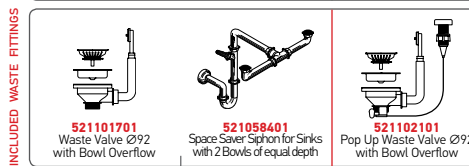

Carton box includes: Waste valves & space saver siphon.

PROPOSED TAP

SUITABLE ACCESSORIES

INCLUDED WASTE FITTINGS

SUITABLE WASTE FITTINGS

ASTRIS (86,5X44) 2B

Sink Dimensions: 865 x 440mm  
 Bowl Dimensions: 400 x 400 x 200mm / 400 x 400 x 200mm  
 Minimum Base Unit: 90cm  
 Bowl Overflow