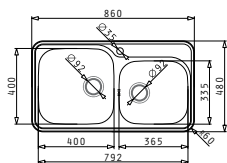

SPACE MID 2B

Sink Dimensions: 860 x 480mm  
 Bowl Dimensions: 400 x 400 x 200mm / 365 x 335 x 150mm  
 Minimum Base Unit: 80cm  
 Bowl Overflow

Finish	Ar. Number	Tap Holes	Wastes	Packaging
SMOOTH	<b>108716301</b>	1 Tap Hole	Ø92mm, Ø92mm	Sleeve
LINEN	<b>108722801</b>	1 Tap Hole	Ø92mm, Ø92mm	Sleeve