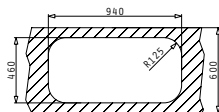

### JUMBO 1B 1D

Sink Dimensions: 960 x 480mm  
 Bowl Dimensions: 400 x 400 x 200mm  
 Minimum Base Unit: 50cm  
 Bowl Overflow

Finish	Ar. Number	Bowl Position	Waste	Packaging
SMOOTH	<b>108752401</b>	Reversible 1+1 Tap Holes	Ø92mm	Sleeve
LINEN	<b>108752501</b>	Reversible 1+1 Tap Holes	Ø92mm	Sleeve