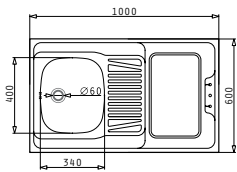

PYRAMIS

ELECTRICAL APPLIANCES

MINIKITCHENS-PANTRIES

Pantry Dimensions: 1000 x 600 x 55mm
Bowl Dimensions: 340 x 400 x 150mm
Minimum Base Unit: 45cm

Finish	Ar. Number	Bowl Position	Waste	Packaging
SMOOTH	140109101	Reversible	Ø60mm	Sleeve

Built-In Hobs

- 1 Ceramic (2900W - Total Power)
- 1 Rapid Cooking Plate 155mm, 1200W, 230V
- 1 Rapid Cooking Plate 190mm, 1700W, 230V
- Ready to plug in
- Silicon Safety Cable
- Thermostat on both plates
- Function Light Indicator
- 2 Switches of 7 Levels

PROPOSED TAP

ACCESSORIES

WASTE VALVES & SIPHON

CE

Pantry Dimensions: 1200 x 600 x 55mm
Bowl Dimensions: 340 x 400 x 150mm
Minimum Base Unit: 45cm

Finish	Ar. Number	Bowl Position	Waste	Packaging
SMOOTH	140109401	Reversible	Ø60mm	Sleeve

Packaging includes: Waste Valve & Siphon

Built-In Hobs

- 1 Ceramic (2900W - Total Power)
- 1 Rapid Cooking Plate 155mm, 1200W, 230V
- 1 Rapid Cooking Plate 190mm, 1700W, 230V
- Ready to plug in
- Silicon Safety Cable
- Thermostat on both plates
- Function Light Indicator
- 2 Switches of 7 Levels

PROPOSED TAP

ACCESSORIES

WASTE VALVES & SIPHON

CE