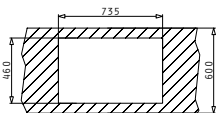

#### CRETA 1B 1D MARGARITA

Sink Dimensions: 755 x 480mm  
 Bowl Dimensions: 340 x 400 x 150mm  
 Minimum Base Unit: 45cm  
 Bowl Overflow

Finish	Ar. Number	Bowl Position	Waste	Packaging
SMOOTH	<b>100125901</b>	Reversible No Tap Holes	Ø92mm	Sleeve
SMOOTH	<b>100126101</b>	Reversible No Tap Holes	Ø60mm	Sleeve
LINEN	<b>100128301</b>	Reversible No Tap Holes	Ø92mm	Sleeve
LINEN	<b>100128201</b>	Reversible No Tap Holes	Ø60mm	Sleeve