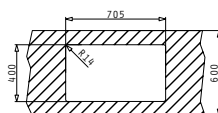

FLUSHMOUNT INSTALLATION

Cutout template supplied in packaging

Finish	Installation Type	Ar. Number	Wastes	Packaging
SMOOTH	UNDERMOUNT	100097301	Ø92mm, Ø92mm	1 Item/Carton Box
SMOOTH	FLUSHMOUNT	100097501	Ø92mm, Ø92mm	1 Item/Carton Box

Carton box includes: Waste valves & space saver siphon.