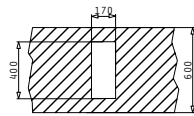

UNDERMOUNT INSTALLATION

Cutout template supplied in packaging