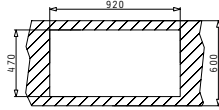

Finish	Ar. Number	Bowl Position	Waste	Packaging
SMOOTH	100165801	Reversible 1+1 Tap Holes	Ø52mm	Sleeve

SUITABLE ACCESSORIES
SUITABLE WASTE FITTINGS