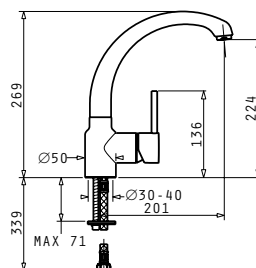

● **ARMONICA**

CLASSIC Single lever mixer tap with ceramic disks

Type

Product Code

CHROME	095151001

SATIN	095151101

WHITE	095152201

GREY	095152401

BEIGE	095152301

SAND	095152701

BLACK	095152601

GRAPHITE	095152501

GRANITE COLOURS