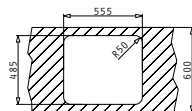

Finish	Ar. Number	Tap Holes	Waste	Packaging
SMOOTH	100081501	1 Tap Hole	Ø92mm	Sleeve
LINEN	100080901	1 Tap Hole	Ø92mm	Sleeve

  CONTRALTO PROPOSED TAP	 521097301 Waste Valve Ø92 with Bowl Overflow	 521055801 Siphon for Sinks with 1 Bowl

SUITABLE WASTE FITTINGS