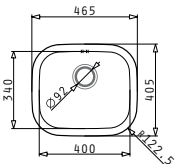

Finish	Ar. Number	Waste	Packaging
SMOOTH	100080101	Ø92mm	10 Items/Carton Box
SMOOTH	100080001	Ø60mm	10 Items/Carton Box

  ADORNO PROPOSED TAP	 525004701 Wooden Chopping Board	 525004201 Steel Basket	 525000401 White Basket
	  521097301 Waste Valve Ø92 with Bowl Overflow	 521099801 Waste Valve Ø60 with Bowl Overflow	 521055801 Siphon for Sinks with 1 Bowl

SUITABLE ACCESSORIES
SUITABLE WASTE FITTINGS