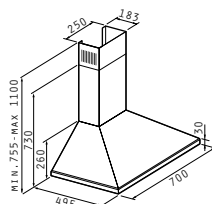

SQUARE CHIMNEY 70cm

CLASSIC

Ar. Number

065012201

- Inox
- 70cm
- Extraction Rate: 600m³/h
- Decibel: 49
- Motor: 230W
- Electric Lamps
- Push Buttons
- 065099801 Carbon Filters