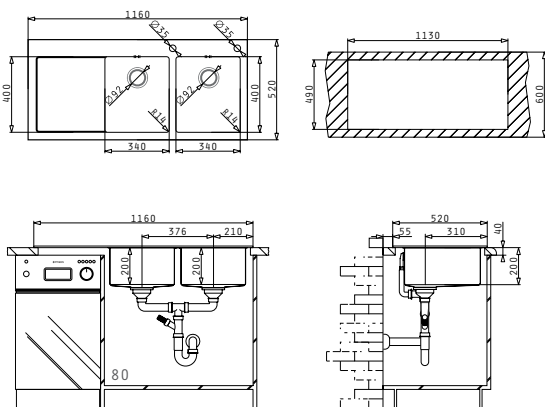

Finish	Ar. Number	Tap Holes	Wastes	Packaging
STEEL & BLACK GLASS	109500430	2 Tap Holes	Ø92mm, Ø92mm	1 Item/Box

Box includes: Pop up waste valve, waste valve & siphon.

PROPOSED TAP

043000201 Glass Chopping Board	043000701 Steel Colander	
521102101 Pop Up Waste Valve Ø92 with Bowl Overflow	521101701 Waste Valve Ø92 with Bowl Overflow	521055101 Siphon for Sinks with 2 Bowls of equal depth

SUITABLE ACCESSORIES

INCLUDED WASTE FITTINGS