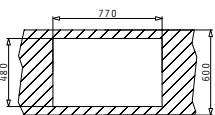

Carton box includes: Waste valve & space saver siphon.

PROPOSED TAP

ARMONICA

**073023601**  
Steel Basket

SUITABLE ACCESSORIES

**PYRAGRANITE PETRA (79X50) 2B**

Sink Dimensions: 790 x 500mm  
Bowl Dimensions: 335 x 410 x 210mm / 335 x 410 x 210mm  
Minimum Base Unit: **80cm**  
Bowl Overflow