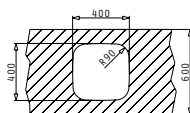

Finish	Ar. Number	Waste	Packaging
SMOOTH	100009301	Ø92mm	8 Items/Carton Box
SMOOTH	100009329	Ø92mm	1 Item/Carton Box

Carton box with 1 item includes: Waste valve.

 525004001 Steel Basket	 525005201 Wooden Chopping Board
 521097901 Pop Up Waste Valve Ø92 with Bowl Overflow	
 521101701 Waste Valve Ø92 with Bowl Overflow	

SUITABLE ACCESSORIES
SUITABLE WASTE FITTINGS