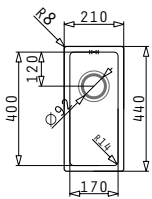

#### ASTRIS (17X40) 1B

Outer Dimensions: 210 x 440mm  
 Bowl Dimensions: 170 x 400 x 140mm  
 Minimum Base Unit: **30cm**  
 Bowl Overflow

UNDERMOUNT INSTALLATION

Cutout template supplied in packaging

FLUSHMOUNT INSTALLATION