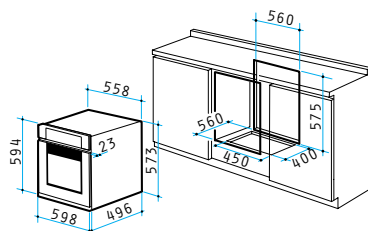

Easy to Clean Enamelled Cavity

Energy Efficiency Class A

**OVEN 60IN 1030 RUSTIC GRAPHITE**

INDEPENDENT

Ar. Number

**034007901**

Dimensions: 600 x 600 x 520mm

8 Functions