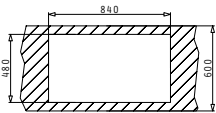

Carton box includes: Waste valves & space saver siphon.

PROPOSED TAP

ADORNO

**073023601**  
Steel Basket

SUITABLE ACCESSORIES

● PYRAGRANITE PETRA

PYRAGRANITE PETRA (86X50) 1B 1D

Sink Dimensions: 860 x 500mm  
 Bowl Dimensions: 325 x 410 x 210mm  
 Minimum Base Unit: 45cm  
 Bowl Overflow