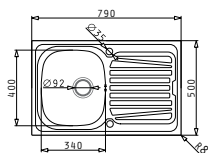

Finish	Ar. Number	Bowl Position	Waste	Packaging
SMOOTH	100125701	Reversible No Tap Holes	Ø92mm	Sleeve
SMOOTH	100131901	Reversible 1+1 Tap Holes	Ø92mm	Sleeve
LINEN	100131201	Reversible No Tap Holes	Ø92mm	Sleeve
LINEN	100132201	Reversible 1+1 Tap Holes	Ø92mm	Sleeve

  ALLEGRETO	PROPOSED TAP	 525004801 Wooden Chopping Board	 525002801 Steel Basket		
		  521097901 Pop Up Waste Valve Ø92 with Bowl Overflow	 521097301 Waste Valve Ø92 with Bowl Overflow	 521058301 Space Saver Siphon for Sinks with 1 Bowl	 521055801 Siphon for Sinks with 1 Bowl