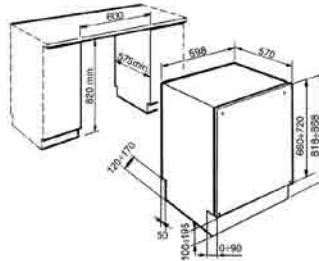

PYRAMIS
ELECTRICAL APPLIANCES
DISHWASHERS

DISHWASHER DWA 60FI

Ar. Number

033000101

- Dimensions: 60cm
- Type: Fully Integrated
- Capacity: 12 Place Settings
- Panel Color: Black
- Decibels: 53
- Program Temperatures: 45°-55°-65°-70°
- Program Delay Electronic Timer: 3-6-9 Hours
- Full Aqua Stop System
- Operation Switch: Electronic
- Program Indication: Electronic
- Number of Programs: 10
- Additional Programs Button
- On/Off Function Light
- Rinsing Light
- Salt Light
- Inox Filter
- Water Softener System
- Steam Protection
- Energy Efficiency Class: A