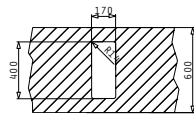

#### ASTRIS (17X40) 1B

Outer Dimensions: 210 x 440mm  
 Bowl Dimensions: 170 x 400 x 140mm  
 Minimum Base Unit: **30cm**  
 Bowl Overflow

UNDERMOUNT INSTALLATION

Cutout template supplied in packaging

FLUSHMOUNT INSTALLATION