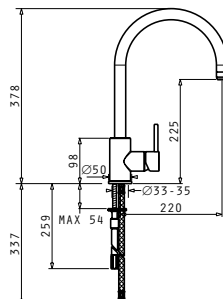

Type

Product Code

CHROME

095071001