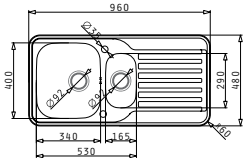

SPACE MINI 1B 1D

Sink Dimensions: 800 x 480mm
Bowl Dimensions: 340 x 400 x 180mm
Minimum Base Unit: 45cm
Bowl Overflow

Finish	Ar. Number	Bowl Position	Waste	Packaging
SMOOTH	108745001	Reversible 1+1 Tap Holes	Ø92mm	Sleeve

525004701 Wooden Chopping Board	525004201 Steel Basket	525000401 White Basket	
521097901 Pop Up Waste Valve Ø92 with Bowl Overflow	521097301 Waste Valve Ø92 with Bowl Overflow	521058301 Space Saver Siphon for Sinks with 1 Bowl	521055801 Siphon for Sinks with 1 Bowl

SPACE MINI 1 1/2B 1D

Sink Dimensions: 960 x 480mm
Bowl Dimensions: 340 x 400 x 180mm / 165 x 290 x 120mm
Minimum Base Unit: 60cm
Bowl Overflow

Finish	Ar. Number	Bowl Position	Wastes	Packaging
SMOOTH	108753901	Reversible 1+1 Tap Holes	Ø92mm, Ø92mm	Sleeve

100060001 Steel Colander	525000201 Transparent Colander	525004701 Wooden Chopping Board	525004201 Steel Basket	525000401 White Basket
521097901 Pop Up Waste Valve Ø92 with Bowl Overflow	521097301 Waste Valve Ø92 with Bowl Overflow	521097201 Waste Valve Ø92	521058501 Space Saver Siphon for Sinks with 2 Bowls of unequal depth	521055201 Siphon for Sinks with 2 Bowls of unequal depth

SPACE MINI 2 1/2B

Sink Dimensions: 960 x 480mm
Bowl Dimensions: 340 x 400 x 180mm / 165 x 290 x 120mm / 340 x 400 x 180mm
Minimum Base Unit: 100cm

Finish	Ar. Number	Tap Holes	Wastes	Packaging
SMOOTH	108716801	1 Tap Hole	Ø92mm, Ø92mm Ø92mm	Sleeve

100060001 Steel Colander	525000201 Transparent Colander	525004701 Wooden Chopping Board	525004201 Steel Basket	525000401 White Basket
			521097201 Waste Valve Ø92	521055301 Siphon for Sinks with 2 1/2 Bowls

PROPOSED TAP

SUITABLE ACCESSORIES

SUITABLE WASTE FITTINGS

PROPOSED TAP

SUITABLE ACCESSORIES

SUITABLE WASTE FITTINGS

PROPOSED TAP

SUITABLE ACCESSORIES

SUITABLE WASTE FITTINGS