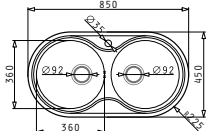

**525004901**  
Wooden Chopping Board

SUITABLE ACCESSORIES

SUITABLE WASTE FITTINGS

SR TWIG 2B

Sink Dimensions: 850 x 450mm  
 Bowl Dimensions: Ø360 x 150mm / Ø360 x 150mm  
 Minimum Base Unit: 90cm  
 Bowl Overflow