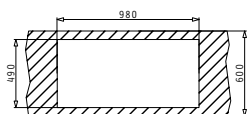

GRANITE COLOURS

METAL COLOURS

Carton box includes: Waste valve & space saver siphon.

Available from June 2009

**PYRAGRANITE CALDERA (100X51) 1 3/4B**

Sink Dimensions: 1000 x 510mm  
Bowl Dimensions: 386 x 433 x 230mm / 500 x 434 x 230mm  
Minimum Base Unit: 100cm  
Bowl Overflow