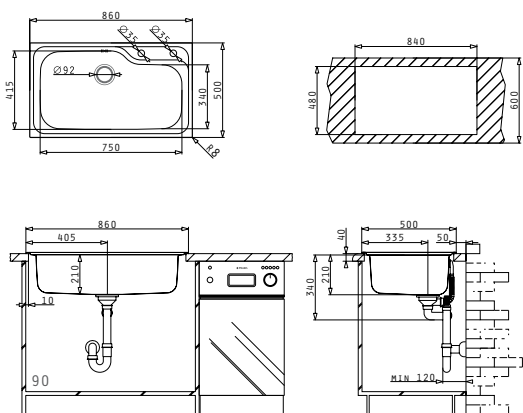

# TITAN SERIES

PREMIUM

TITAN 1B

Sink Dimensions: 860 x 500mm  
 Bowl Dimensions: 750 x 415 x 210mm  
 Minimum Base Unit: 90cm  
 Bowl Overflow

Finish	Ar. Number	Tap Holes	Waste	Packaging
SMOOTH	<b>100138201</b>	1 Tap Hole	Ø92mm	Sleeve
LINEN	<b>100138301</b>	1 Tap Hole	Ø92mm	Sleeve
SMOOTH	<b>100137301</b>	2 Tap Holes	Ø92mm	Sleeve
LINEN	<b>100137401</b>	2 Tap Holes	Ø92mm	Sleeve