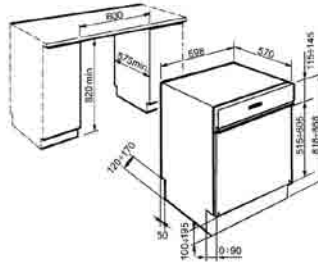

DISHWASHER DWD 60SI

Ar. Number

033000401

- Dimensions: 60cm
- Type: Partially Integrated
- Capacity: 12 Place Settings
- Panel Color: Inox
- Decibels: 52
- Program Temperatures: 55°-65°
- Full Aqua Stop System
- Operation Switch: Push-Pull Button
- Program Indication: Button
- Number of Programs: 5
- On/Off Function Light
- Salt Light
- Rinsing Light
- Inox Filter
- Water Softener System
- Steam Protection
- Energy Efficiency Class: B