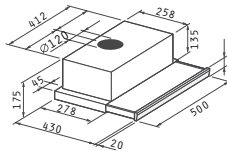

SLIDING 50cm

ESSENTIAL

Ar. Number

Type

065012101

Inox

50cm

Extraction Rate: 215m³/h

Decibel: 53

Motor: 1 X 130W

Sliding Buttons

065099801
Carbon Filters