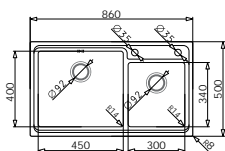

Finish	Ar. Number	Tap Holes	Wastes	Packaging
SMOOTH	107146330	2 Tap Holes	Ø92mm, Ø92mm	1 Item/Carton Box

Carton box includes: Pop up waste valve, waste valve & siphon.

Sink Dimensions: 860 x 500mm  
 Bowl Dimensions: 450 x 400 x 200mm / 300 x 340 x 170mm  
 Minimum Base Unit: 90cm  
 Bowl Overflow