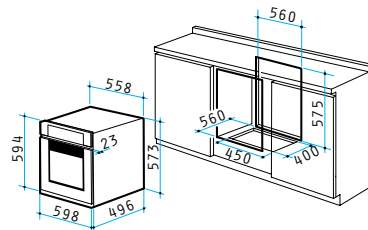

OVEN 60IN 1060 INOX

INDEPENDENT

Ar. Number

034007601

Dimensions: 600 x 600 x 520mm

8 Functions

Capacity: 53 litres

Manual Timer

Double Glazed Door

Removable Inner Glass

Cooling Fan

2 Trays (45mm)

2 Grids

Side Racks

Antispot Treated

Easy to Clean Enamelled Cavity

Energy Efficiency Class A