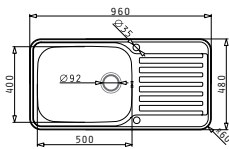

#### SPACE PLUS 1B 1D

Sink Dimensions: 960 x 480mm  
 Bowl Dimensions: 500 x 400 x 200mm  
 Minimum Base Unit: 60cm  
 Bowl Overflow

Finish	Ar. Number	Bowl Position	Waste	Packaging
SMOOTH	<b>108738801</b>	Reversible 1+1 Tap Holes	Ø92mm	Sleeve
LINEN	<b>108761701</b>	Reversible 1+1 Tap Holes	Ø92mm	Sleeve