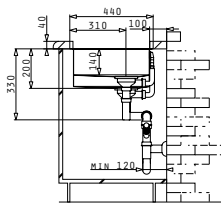

UNDERMOUNT INSTALLATION