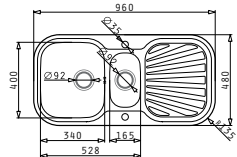

Finish	Ar. Number	Bowl Position	Wastes	Packaging
SMOOTH	108752201	Reversible 1+1 Tap Holes	Ø92mm, Ø92mm	Sleeve
LINEN	108752301	Reversible 1+1 Tap Holes	Ø92mm, Ø92mm	Sleeve

100060001
Steel Colander

525000201
Transparent Colander

525004701
Wooden Chopping Board

525004201
Steel Basket

525000401
White Basket

521097901
Pop Up Waste Valve Ø92 with Bowl Overflow

521097301
Waste Valve Ø92 with Bowl Overflow

521097201
Waste Valve Ø92

521058501
Space Saver Siphon for Sinks with 2 Bowls of unequal depth

521055201
Siphon for Sinks with 2 Bowls of unequal depth

SUITABLE ACCESSORIES
SUITABLE WASTE FITTINGS