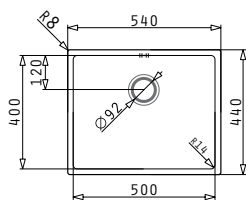

ASTRIS (50X40) 1B

Outer Dimensions: 540 x 440mm  
 Bowl Dimensions: 500 x 400 x 200mm  
 Minimum Base Unit: 60cm  
 Bowl Overflow

UNDERMOUNT INSTALLATION

Cutout template supplied in packaging

FLUSHMOUNT INSTALLATION