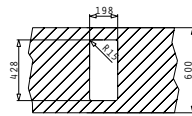

#### ASTRIS (17X40) 1B

Outer Dimensions: 210 x 440mm  
 Bowl Dimensions: 170 x 400 x 140mm  
 Minimum Base Unit: **30cm**  
 Bowl Overflow

UNDERMOUNT INSTALLATION

Cutout template supplied in packaging

FLUSHMOUNT INSTALLATION