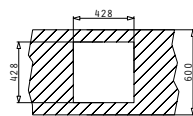

FLUSHMOUNT INSTALLATION

Finish	Installation Type	Ar. Number	Waste	Packaging
BRUSHED	UNDERMOUNT	100090201	Ø92mm	1 Item/Carton Box
BRUSHED	FLUSHMOUNT	100090801	Ø92mm	1 Item/Carton Box

Carton box includes: Waste valve.

043000201 Glass Chopping Board	043000701 Steel Colander
INCLUDED WASTE FITTINGS 521101701 Waste Valve Ø92 with Bowl Overflow	INCLUDED WASTE FITTINGS 521090201 Pop Up Waste Valve Ø92 with Bowl Overflow