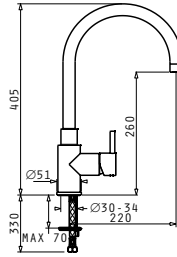

Type

Product Code

STAINLESS STEEL

095050101