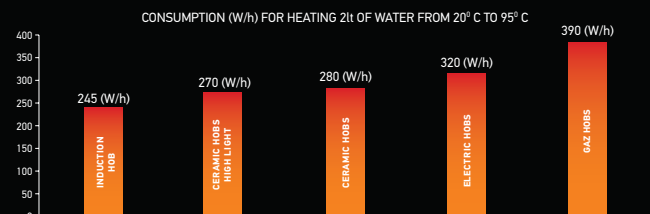

More cost effective

90% of the absorbed energy is converted into heat directly on the cookware. As soon as the cookware is drawn away the conversion stops immediately without any energy wastage.