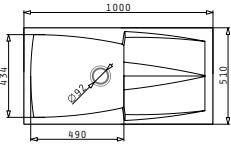

Carton box includes: Waste valves & space saver siphon.

Available from June 2009

**PYRAMIS**  
PYRAGRANITE SINKS  
CALDERA

**PYRAGRANITE CALDERA (100X51) 1B 1D**

Sink Dimensions: 1000 x 510mm  
Bowl Dimensions: 490 x 434 x 230mm  
Minimum Base Unit: 60cm  
Bowl Overflow