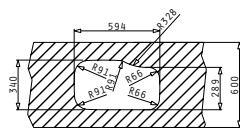

**SUITABLE ACCESSORIES**

**SUITABLE WASTE FITTINGS**

**PYRAMIS**  
STAINLESS STEEL SINKS  
ELEGANT

**DIONE (65X40) 1 1/2B LH UM**

Sink Dimensions: 649 x 396mm  
Bowl Dimensions: 400 x 340 x 180mm / 165 x 290 x 120mm  
Minimum Base Unit: 80cm  
Bowl Overflow