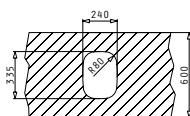

IRIS (16,5X29) UM

Outer Dimensions: 180 x 304mm
Bowl Dimensions: 165 x 288 x 120mm
Minimum Base Unit: 30cm

Finish	Ar. Number	Waste	Packaging
SMOOTH	100001001	Ø92mm	16 Items/Carton Box
SMOOTH	100001029	Ø92mm	1 Item/Carton Box

Carton box with 1 item includes: Waste valve.

100060001
Steel Colander

525000201
Transparent Colander

521097201
Waste Valve Ø92

SUITABLE ACCESSORIES
SUITABLE WASTE FITTINGS

IRIS (24X33) UM

Outer Dimensions: 262 x 357mm
Bowl Dimensions: 243 x 332 x 150mm
Minimum Base Unit: 30cm
Bowl Overflow

Finish	Ar. Number	Waste	Packaging
SMOOTH	100009001	Ø92mm	10 Items/Carton Box
SMOOTH	100009029	Ø92mm	1 Item/Carton Box

Carton box with 1 item includes: Waste valve.

521097901
Pop Up Waste Valve Ø92 with Bowl Overflow

521101701
Waste Valve Ø92 with Bowl Overflow

SUITABLE WASTE FITTINGS

IRIS (30X34) UM

Outer Dimensions: 322 x 359mm
Bowl Dimensions: 300 x 340 x 170mm
Minimum Base Unit: 40cm
Bowl Overflow

Finish	Ar. Number	Waste	Packaging
SMOOTH	100010103	Ø92mm	6 Items/Carton Box
SMOOTH	100010129	Ø92mm	1 Item/Carton Box

Carton box with 1 item includes: Waste valve.

525002701
Steel Basket

521097901
Pop Up Waste Valve Ø92 with Bowl Overflow

521101701
Waste Valve Ø92 with Bowl Overflow

SUITABLE ACCESSORIES
SUITABLE WASTE FITTINGS