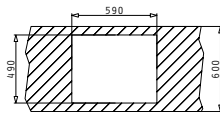

Cutout template supplied in packaging

PROPOSED TAP