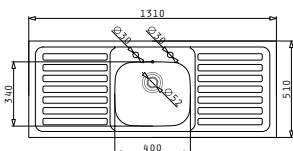

Finish	Ar. Number	Bowl Position	Waste	Packaging
SMOOTH	105043001	2 Tap Holes	Ø52mm	Sleeve

SUITABLE ACCESSORIES
SUITABLE WASTE FITTINGS