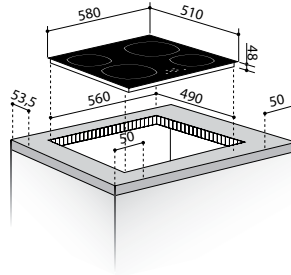

Ar. Number

030051901

4 Induction Hobs:

∅200mm, 2300W

∅160mm, 1400W

∅200mm, 2300W

∅160mm, 1400W

Dimensions: 580 x 510mm

Touch Controls

9 Function Levels

Safety Lock

Residual Heat Indicator

Timer

Overflow Safety Device

Rapid Heating

Beveled Frame