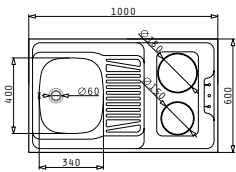

Pantry Dimensions: 1000 x 600 x 55mm
Bowl Dimensions: 340 x 400 x 150mm
Minimum Base Unit: 45cm