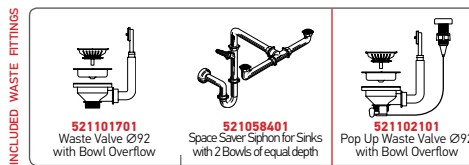

INCLUDED WASTE FITTINGS

SUITABLE WASTE FITTINGS