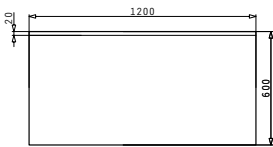

MODULE BENCH

Worktop Dimensions: 1200 x 600mm

Finish	Ar. Number	Bending Type	Packaging
SMOOTH	102408401	3 Sides Down With Wooden Frame	Sleeve

MODULE HOB BENCH

Worktop Dimensions: 1200 x 600mm
Cutout Dimensions: 560 x 485mm

Finish	Ar. Number	Bending Type	Packaging
SMOOTH	102408301	3 Sides Down With Wooden Frame	Sleeve

MODULE 1 1/2B 1D

Worktop Dimensions: 1200 x 600mm
Bowl Dimensions: 400 x 400 x 200mm / 165 x 290 x 120mm
Bowl Overflow

Finish	Ar. Number	Bowl Position	Bending Type	Wastes	Packaging
SMOOTH	102408601	Big Bowl Left 1 Tap Hole	3 Sides Down With Wooden Frame	Ø92mm, Ø92mm	1 Item/Carton Box
SMOOTH	102408501	Big Bowl Right 1 Tap Hole	3 Sides Down With Wooden Frame	Ø92mm, Ø92mm	1 Item/Carton Box

Carton box includes: Waste valves & siphon.

100060001 Steel Colander	525000201 Transparent Colander	525005201 Wooden Chopping Board
521097301 Waste Valve Ø92 with Bowl Overflow	521097201 Waste Valve Ø92	521055201 Siphon for Sinks with 2 Bowls of unequal depth