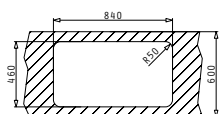

SPACE MID 2B

Sink Dimensions: 860 x 480mm  
 Bowl Dimensions: 400 x 400 x 200mm / 365 x 335 x 150mm  
 Minimum Base Unit: 80cm  
 Bowl Overflow

Finish	Ar. Number	Tap Holes	Wastes	Packaging
SMOOTH	<b>108716301</b>	1 Tap Hole	Ø92mm, Ø92mm	Sleeve
LINEN	<b>108722801</b>	1 Tap Hole	Ø92mm, Ø92mm	Sleeve