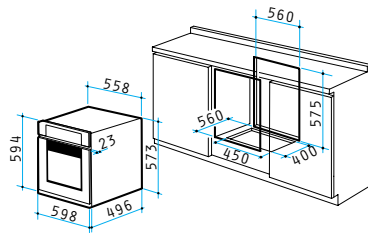

PYRAMIS
ELECTRICAL APPLIANCES
OVENS

OVEN 60CO 170 INOX

COMBINED

Ar. Number

034008201

Dimensions: 600 x 600 x 520mm

8 Functions

Capacity: 53 litres

Push Pull Buttons

Double Glazed Door

Removable Inner Glass

Cooling Fan

2 Trays (45mm)

1 Grid

Side Racks

Antispot Treated

Easy to Clean Enamelled Cavity

Energy Efficiency Class A