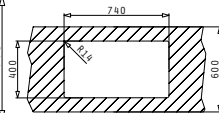

ASTRIS (74X40) 1B

Outer Dimensions: 780 x 440mm  
 Bowl Dimensions: 740 x 400 x 200mm  
 Minimum Base Unit: 80cm  
 Bowl Overflow

UNDERMOUNT INSTALLATION

Cutout template supplied in packaging

FLUSHMOUNT INSTALLATION