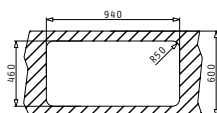

Sink Dimensions: 960 x 480mm
Bowl Dimensions: 340 x 400 x 180mm / 165 x 290 x 120mm
Minimum Base Unit: 60cm
Bowl Overflow