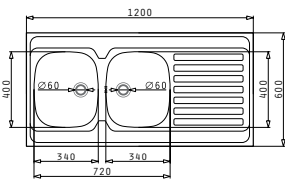

Finish	Ar. Number	Bowl Position	Wastes	Bending Type
SMOOTH	100118101	Reversible No Tap Holes	Ø60mm, Ø60mm	4 Sides Down
LINEN	100118401	Reversible No Tap Holes	Ø60mm, Ø60mm	4 Sides Down

Sink Dimensions: 1200 x 600mm
Bowl Dimensions: 340 x 400 x 150mm / 340 x 400 x 150mm
Minimum Base Unit: **80cm**
Bowl Overflow