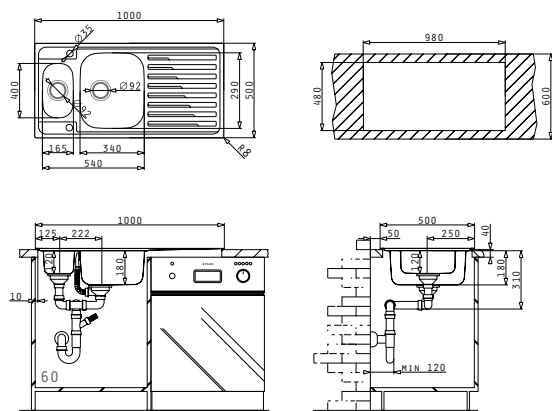

## AMALTA EXTRA (100X50) 1 1/2B 1D

Sink Dimensions: 1000 x 500mm  
 Bowl Dimensions: 165 x 290 x 120mm / 340 x 400 x 180mm  
 Minimum Base Unit: 60cm  
 Bowl Overflow

Finish	Ar. Number	Bowl Position	Wastes	Packaging
SMOOTH	<b>107145701</b>	Reversible 1+1 Tap Holes	Ø92mm, Ø92mm	Sleeve
LINEN	<b>107148601</b>	Reversible 1+1 Tap Holes	Ø92mm, Ø92mm	Sleeve