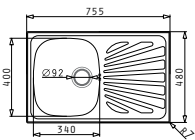

Finish	Ar. Number	Bowl Position	Waste	Packaging
SMOOTH	100125901	Reversible No Tap Holes	Ø92mm	Sleeve
SMOOTH	100126101	Reversible No Tap Holes	Ø60mm	Sleeve
LINEN	100128301	Reversible No Tap Holes	Ø92mm	Sleeve
LINEN	100128201	Reversible No Tap Holes	Ø60mm	Sleeve

  FINO	 PROPOSED TAP	 525002801 Steel Basket		
		  521097301 Waste Valve Ø92 with Bowl Overflow	 521099801 Waste Valve Ø60 with Bowl Overflow	 521055801 Siphon for Sinks with 1 Bowl

SUITABLE ACCESSORIES
SUITABLE WASTE FITTINGS