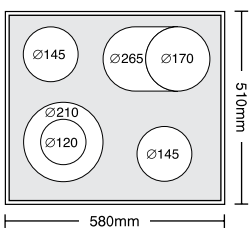

6 Ceramic Hi - Light Hobs:

Ø120/210mm, 700 / 2100W

Ø145mm / 1200W

Ø170/265mm, 1400 / 2200W

Ø145mm / 1200W

Dimensions: 580 x 510mm

7 Function Levels

Residual Heat Indicator

Inox Frame