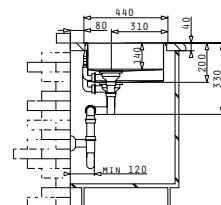

FLUSHMOUNT INSTALLATION

Cutout template supplied in packaging

Finish	Installation Type	Ar. Number	Wastes	Packaging
SMOOTH	UNDERMOUNT	100097001	Ø92mm, Ø92mm	1 Item/Carton Box
SMOOTH	FLUSHMOUNT	100097201	Ø92mm, Ø92mm	1 Item/Carton Box

Carton box includes: Waste valves & space saver siphon.