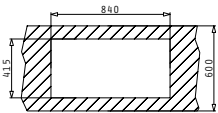

SUITABLE ACCESSORIES  
SUITABLE WASTE FITTINGS

ET33 FORK

Sink Dimensions: 860 x 435mm  
 Bowl Dimensions: 365 x 335 x 150mm  
 Minimum Base Unit: 45cm  
 Bowl Overflow

Finish	Ar. Number	Bowl Position	Waste	Packaging
SMOOTH	<b>100145301</b>	Reversible No Tap Holes	Ø92mm	Sleeve
SMOOTH	<b>100128701</b>	Reversible No Tap Holes	Ø60mm	Sleeve
LINEN	<b>100145401</b>	Reversible No Tap Holes	Ø92mm	Sleeve
LINEN	<b>100128801</b>	Reversible No Tap Holes	Ø60mm	Sleeve