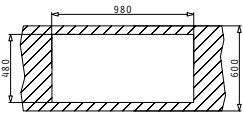

GRANITE COLOURS

Carton box includes: Waste valves & space saver siphon.

PROPOSED TAP

SUITABLE ACCESSORIES

**PYRAMIS**  
STAINLESS STEEL SINKS  
PYRAGRANITE

**PYRAGRANITE PETRA (100X50) 1 1/2B 1D**

Sink Dimensions: 1000 x 500mm  
Bowl Dimensions: 325 x 410 x 210mm / 150 x 350 x 130mm  
Minimum Base Unit: **60cm**  
Bowl Overflow