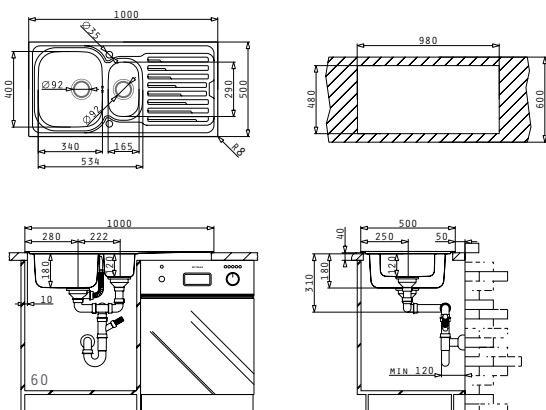

Sink Dimensions: 1000 x 500mm  
 Bowl Dimensions: 340 x 400 x 180mm / 165 x 290 x 120mm  
 Minimum Base Unit: 60cm  
 Bowl Overflow

Finish	Ar. Number	Bowl Position	Wastes	Packaging
SMOOTH	107118301	Reversible 0 Tap Holes	Ø92mm, Ø92mm	Sleeve
LINEN	107119001	Reversible 0 Tap Holes	Ø92mm, Ø92mm	Sleeve
SMOOTH	107121401	Reversible 1+1 Tap Holes	Ø92mm, Ø92mm	Sleeve
LINEN	107121701	Reversible 1+1 Tap Holes	Ø92mm, Ø92mm	Sleeve