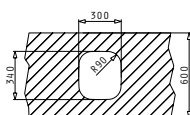

Carton box with 1 item includes: Waste valve.

**521097901**  
Pop Up Waste Valve Ø92 with Bowl Overflow

**521101701**  
Waste Valve Ø92 with Bowl Overflow

SUITABLE WASTE FITTINGS

IRIS (30X34) UM

Outer Dimensions: 322 x 359mm  
 Bowl Dimensions: 300 x 340 x 170mm  
 Minimum Base Unit: 40cm  
 Bowl Overflow