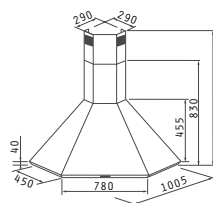

ANGULAR CHIMNEY

CLASSIC

Ar. Number

065007501

Inox

105 X 105cm

Extraction Rate: 800m³/h

Decibel: 55

Turbo Motor/250W

Halogen Lamps

Push Buttons

065099801
Carbon Filters