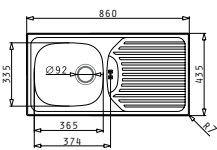

PYRAMIS

STAINLESS STEEL SINKS

ESSENTIAL

E78

Sink Dimensions: 780 x 435mm
Bowl Dimensions: 335 x 365 x 150mm / 335 x 365 x 150mm
Minimum Base Unit: 80cm
Bowl Overflow

Finish	Ar. Number	Tap Holes	Wastes	Packaging
SMOOTH	100138801	No Tap Holes	Ø92mm, Ø92mm	Sleeve
SMOOTH	100125101	No Tap Holes	Ø60mm, Ø60mm	Sleeve
LINEN	100138901	No Tap Holes	Ø92mm, Ø92mm	Sleeve
LINEN	100138501	No Tap Holes	Ø60mm, Ø60mm	Sleeve
SMOOTH	100139201	1 Tap Hole	Ø60mm, Ø60mm	Sleeve
LINEN	100139301	1 Tap Hole	Ø60mm, Ø60mm	Sleeve

SUITABLE ACCESSORIES
SUITABLE WASTE FITTINGS

CA1

Sink Dimensions: 860 x 435mm
Bowl Dimensions: 365 x 335 x 150mm
Minimum Base Unit: 50cm
Drainer Overflow

Finish	Ar. Number	Bowl Position	Waste	Packaging
SMOOTH	100124101	Reversible No Tap Holes	Ø92mm	Sleeve
SMOOTH	100120401	Reversible No Tap Holes	Ø60mm	Sleeve

SUITABLE ACCESSORIES
SUITABLE WASTE FITTINGS