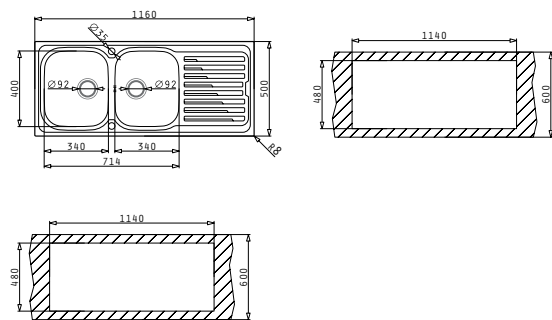

Finish	Ar. Number	Bowl Position	Wastes	Packaging
SMOOTH	107118201	Reversible 0 Tap Holes	Ø92mm, Ø92mm	Sleeve
LINEN	107119201	Reversible 0 Tap Holes	Ø92mm, Ø92mm	Sleeve
SMOOTH	107121301	Reversible 1+1 Tap Holes	Ø92mm, Ø92mm	Sleeve
LINEN	107121601	Reversible 1+1 Tap Holes	Ø92mm, Ø92mm	Sleeve

525000701 Wooden Chopping Board	5250004201 Steel Basket	525000401 White Basket		
521097901 Pop Up Waste Valve Ø92 with Bowl Overflow	521097301 Waste Valve Ø92 with Bowl Overflow	521097201 Waste Valve Ø92	521058401 Space Saver Siphon for Sinks with 2 Bowls of equal depth	521055101 Siphon for Sinks with 2 Bowls of equal depth

PROPOSED TAP
SUITABLE ACCESSORIES
SUITABLE WASTE FITTINGS