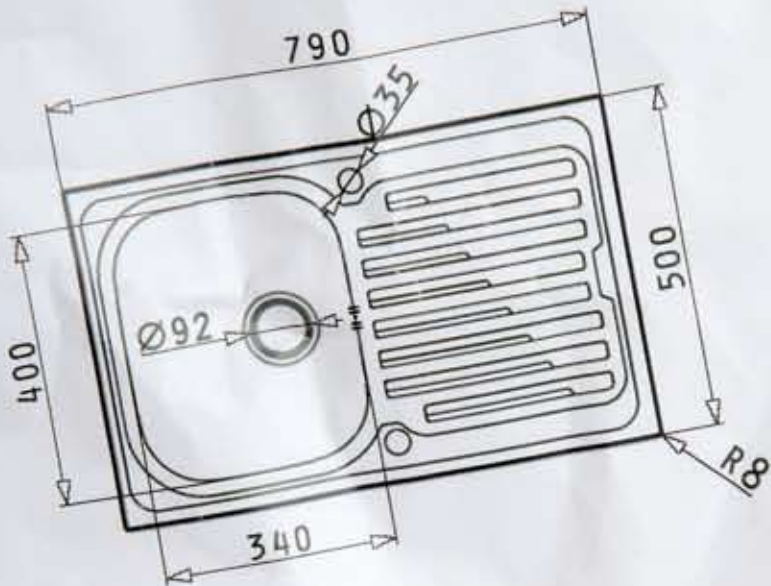

## 50 years of history

1959

The Company is founded by Mr. Alexandros Bakatselos.  
The first workshop covers an area of 110 sq. m.

1962

The production of metal-frame furniture commences.  
The facilities cover an area of 4,500 sq. m.