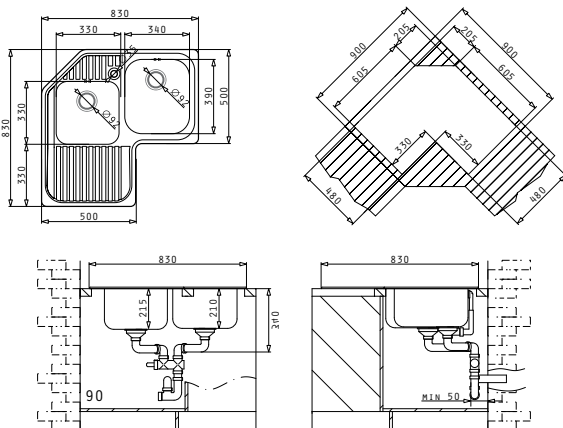

Finish	Ar. Number	Bowl Position	Wastes	Packaging
SMOOTH	101000001	Right Hand Bowl 1 Tap Hole	Ø92mm, Ø92mm	1 Item/Carton Box
LINEN	101000201	Right Hand Bowl 1 Tap Hole	Ø92mm, Ø92mm	1 Item/Carton Box

Carton box includes: Waste valves & space saver siphon.

525005101 Wooden Chopping Board	525005001 Steel Basket
521097301 Waste Valve Ø92 with Bowl Overflow	521058501 Space Saver Siphon for Sinks with 2 Bowls of unequal depth

PROPOSED TAP
SUITABLE ACCESSORIES
INCLUDED WASTE FITTINGS