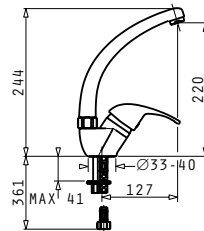

● MEZZO

ESSENTIAL

Single lever mixer tap with ceramic disks