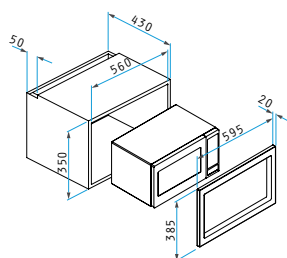

MICROWAVE OVEN 25 INOX

BUILT IN

Ar. Number

034010901

Dimensions: 510 x 320 x 400mm

Power: 900W

Capacity: 23 litres

6 Functions

Rapid Defrost

Led Clock

60 minute Power Cut Off

Inox Built-In Shutter

Dimensions: 595 x 385 x 20mm

Child lock

Grill