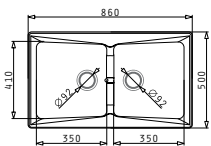

GRANITE COLOURS

Carton box includes: Waste valve & space saver siphon.

PROPOSED TAP

SUITABLE ACCESSORIES

PYRAGRANITE PETRA (86X50) 2B

Sink Dimensions: 860 x 500mm  
 Bowl Dimensions: 350 x 410 x 210mm / 350 x 410 x 210mm  
 Minimum Base Unit: 90cm  
 Bowl Overflow