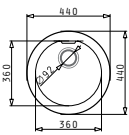

SUITABLE ACCESSORIES

Colour	Ar. Number	Waste	Packaging
WHITE	073900001	Ø92mm	1 Item/Carton Box
GREY	073900601	Ø92mm	1 Item/Carton Box
BEIGE	073900301	Ø92mm	1 Item/Carton Box
SAND	073900701	Ø92mm	1 Item/Carton Box
BLACK	073901001	Ø92mm	1 Item/Carton Box
GRAPHITE	073900101	Ø92mm	1 Item/Carton Box

Granite Colours

Carton box includes: Waste valve & space saver siphon.