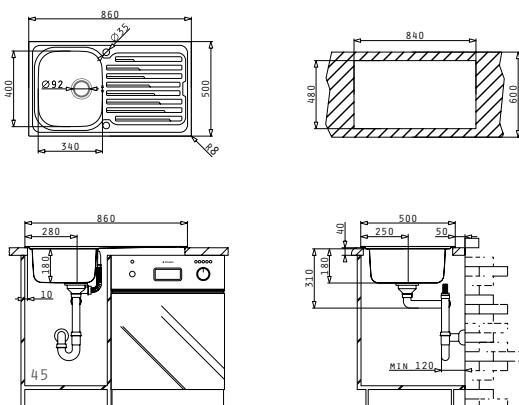

Finish	Ar. Number	Bowl Position	Waste	Packaging
SMOOTH	107118001	Reversible 0 Tap Holes	Ø92mm	Sleeve
LINEN	107118901	Reversible 0 Tap Holes	Ø92mm	Sleeve
SMOOTH	107120501	Reversible 1+1 Tap Holes	Ø92mm	Sleeve
LINEN	107120601	Reversible 1+1 Tap Holes	Ø92mm	Sleeve

PROPOSED TAP
SUITABLE ACCESSORIES
SUITABLE WASTE FITTINGS