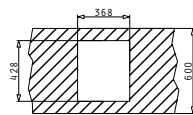

FLUSHMOUNT INSTALLATION

Finish	Installation Type	Ar. Number	Waste	Packaging
BRUSHED	UNDERMOUNT	100090101	Ø92mm	1 Item/Carton Box
BRUSHED	FLUSHMOUNT	100090701	Ø92mm	1 Item/Carton Box

Carton box includes: Waste valve.

043000201 Glass Chopping Board	043000701 Steel Colander
INCLUDED WASTE FITTINGS 521101701 Waste Valve Ø92 with Bowl Overflow	INCLUDED WASTE FITTINGS 521090201 Pop Up Waste Valve Ø92 with Bowl Overflow