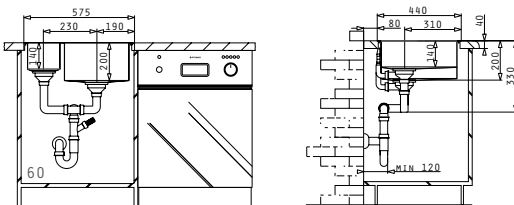

FLUSHMOUNT INSTALLATION