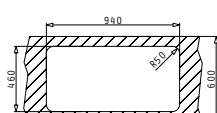

Sink Dimensions: 960 x 480mm
Bowl Dimensions: 340 x 400 x 180mm / 165 x 290 x 120mm / 340 x 400 x 180mm
Minimum Base Unit: 100cm