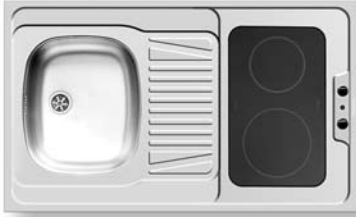

PYRAMIS

ELECTRICAL APPLIANCES

MINIKITCHENS-PANTRIES

PANTRY 1B 1D WITH 2 UNEQUAL CERAMIC HOBS 100X60X5,5cm

Pantry Dimensions: 1000 x 600 x 55mm
Bowl Dimensions: 340 x 400 x 150mm
Minimum Base Unit: 45cm