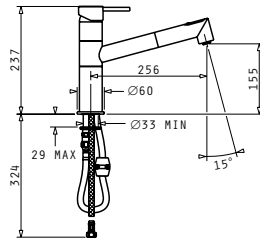

● RITMO

PREMIUM

Single lever mixer tap with ceramic disk mechanism & extractable shower

Type

Product Code

CHROME

095081001