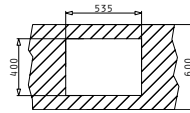

FLUSHMOUNT INSTALLATION

Cutout template supplied in packaging

Finish	Installation Type	Ar. Number	Wastes	Packaging
BRUSHED	UNDERMOUNT	100091530	Ø92mm, Ø92mm	1 Item/ Carton Box
BRUSHED	FLUSHMOUNT	100091801	Ø92mm, Ø92mm	1 Item/ Carton Box

Carton box includes: Waste valves & space saver siphon.