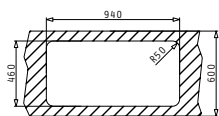

#### SPACE PLUS 1B 1D

Sink Dimensions: 960 x 480mm  
 Bowl Dimensions: 500 x 400 x 200mm  
 Minimum Base Unit: 60cm  
 Bowl Overflow

Finish	Ar. Number	Bowl Position	Waste	Packaging
SMOOTH	<b>108738801</b>	Reversible 1+1 Tap Holes	Ø92mm	Sleeve
LINEN	<b>108761701</b>	Reversible 1+1 Tap Holes	Ø92mm	Sleeve