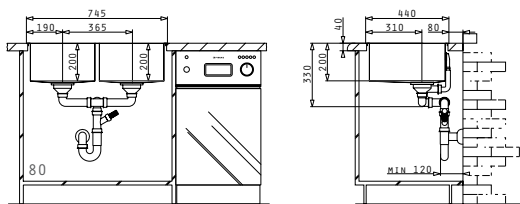

FLUSHMOUNT INSTALLATION