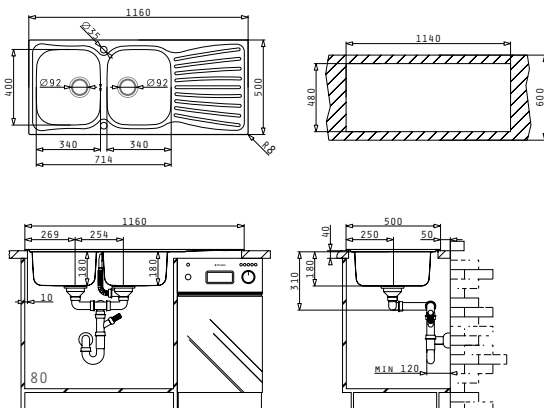

525004701 Wooden Chopping Board	 525004201 Steel Basket	 525000401 White Basket		
 521097901 Pop Up Waste Valve Ø92 with Bowl Overflow	 521097301 Waste Valve Ø92 with Bowl Overflow	 521097201 Waste Valve Ø92	 521058401 Space Saver Siphon for Sinks with 2 Bowls of equal depth	 521055101 Siphon for Sinks with 2 Bowls of equal depth

PROPOSED TAP
SUITABLE ACCESSORIES
SUITABLE WASTE FITTINGS