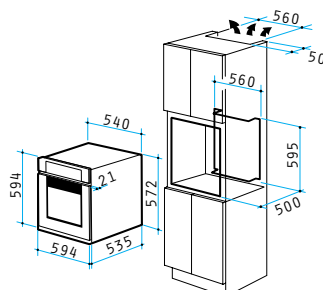

OVEN 60IN 1095 INOX

INDEPENDENT

Ar. Number

034007101

Dimensions: 600 x 600 x 560mm

11 Functions

Capacity: 53 litres

Touch Controls

Digital Auto Programmer

Minute Minder

Digital Clock

Triple Glazed Door

Removable Inner Glass

Cooling Fan

2 Trays (45mm)

1 Grid

Side Racks

Telescopic Runners

Antispot Treated

Easy to Clean Enamelled Cavity

Side Opening Door

Energy Efficiency Class A