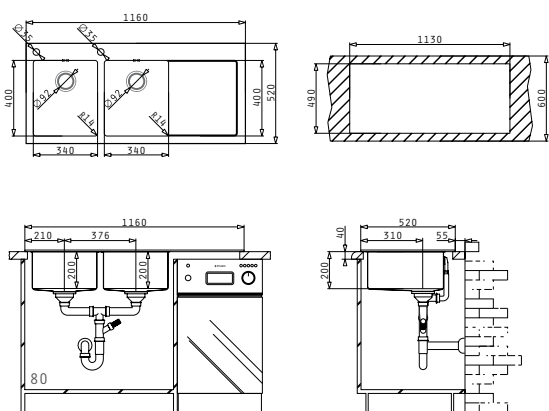

Box includes: Pop up waste valve, waste valve & siphon.

Sink Dimensions: 1160 x 520mm  
 Bowl Dimensions: 340 x 400 x 200mm / 340 x 400 x 200mm  
 Minimum Base Unit: 80cm  
 Bowl Overflow

PROPOSED TAP

<b>043000201</b> Glass Chopping Board	<b>043000701</b> Steel Colander	
<b>521102101</b> Pop Up Waste Valve Ø92 with Bowl Overflow	<b>521101701</b> Waste Valve Ø92 with Bowl Overflow	<b>521055101</b> Siphon for Sinks with 2 Bowls of equal depth