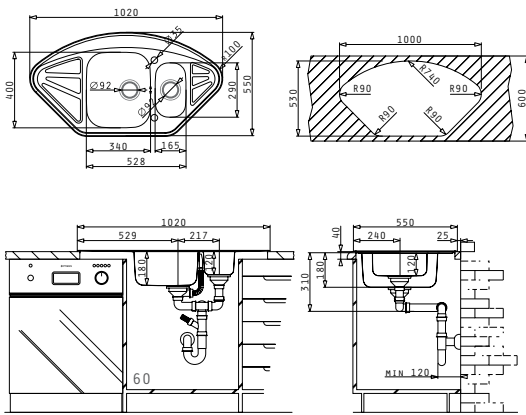

Finish	Ar. Number	Tap Holes	Wastes	Packaging
SMOOTH	108749801	Left Hand Bowl 1 +1 Tap Holes	Ø92mm, Ø92mm	Sleeve

 100060001 Steel Colander	 525000201 Transparent Colander	 525004701 Wooden Chopping Board	 525004201 Steel Basket	 525000401 White Basket
 521097901 Pop Up Waste Valve Ø92 with Bowl Overflow	 521097301 Waste Valve Ø92 with Bowl Overflow	 521097201 Waste Valve Ø92	 521058501 Space Saver Siphon for Sinks with 2 Bowls of unequal depth	 521055201 Siphon for Sinks with 2 Bowls of unequal depth

PROPOSED TAP
SUITABLE ACCESSORIES
SUITABLE WASTE FITTINGS