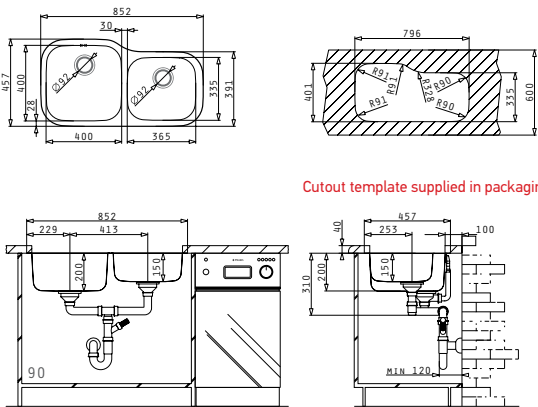

Finish	Ar. Number	Tap Holes	Wastes	Packaging
SMOOTH	109400530	No Tap Holes	Ø92mm, Ø92mm	1 Item/Carton Box

Carton box includes: Waste valves, space saver siphon & steel basket.

INCLUDED ACCESSORIES		PROPOSED TAP					
		525004101 Steel Basket		525005201 Wooden Chopping Board			
521101701 Waste Valve Ø92 with Bowl Overflow		521097201 Waste Valve Ø92		521058501 Space Saver Siphon for Sinks with 2 Bowls of unequal depth		521097901 Pop Up Waste Valve Ø92 with Bowl Overflow