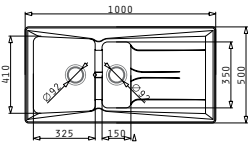

GRANITE COLOURS

Carton box includes: Waste valves & space saver siphon.

PROPOSED TAP

SUITABLE ACCESSORIES

**PYRAMIS**  
STAINLESS STEEL SINKS  
PYRAGRANITE

**PYRAGRANITE PETRA (100X50) 1 1/2B 1D**

Sink Dimensions: 1000 x 500mm  
Bowl Dimensions: 325 x 410 x 210mm / 150 x 350 x 130mm  
Minimum Base Unit: **60cm**  
Bowl Overflow