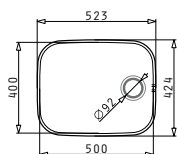

Carton box with 1 item includes: Waste valve.

SUITABLE ACCESSORIES  
SUITABLE WASTE FITTINGS

IRIS (50X40) UM

Outer Dimensions: 523 x 424mm  
 Bowl Dimensions: 500 x 400 x 200mm  
 Minimum Base Unit: 60cm  
 Bowl Overflow