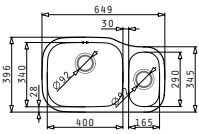

**SUITABLE ACCESSORIES**

**SUITABLE WASTE FITTINGS**

**PYRAMIS**  
STAINLESS STEEL SINKS  
ELEGANT

**DIONE (65X40) 1 1/2B LH UM**

Sink Dimensions: 649 x 396mm  
Bowl Dimensions: 400 x 340 x 180mm / 165 x 290 x 120mm  
Minimum Base Unit: 80cm  
Bowl Overflow