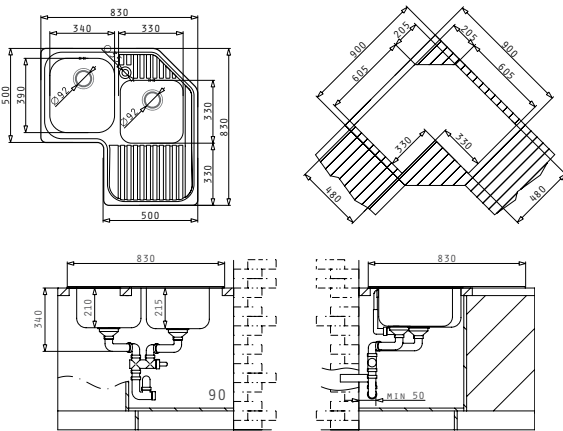

# CELESTE PREMIUM

CELESTE LH

Sink Dimensions: 830 x 830mm  
 Bowl Dimensions: 340 x 390 x 210mm / 330 x 330 x 215mm  
 Minimum Base Unit: 80cm  
 Bowl Overflow

Finish	Ar. Number	Bowl Position	Wastes	Packaging
SMOOTH	101000101	Left Hand Bowl 1 Tap Hole	Ø92mm, Ø92mm	1 Item/Carton Box
LINEN	101000301	Left Hand Bowl 1 Tap Hole	Ø92mm, Ø92mm	1 Item/Carton Box