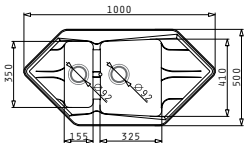

GRANITE COLOURS

Carton box includes: Waste valves & space saver siphon.

PROPOSED TAP

SUITABLE ACCESSORIES

● PYRAGRANITE PETRA

PYRAGRANITE PETRA CORNER (100X50) 1 1/2B 2D

Sink Dimensions: 1000 x 500mm  
 Bowl Dimensions: 155 x 350 x 130mm / 325 x 410 x 220mm  
 Minimum Base Unit: **60cm**  
 Bowl Overflow