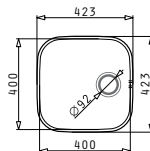

Finish	Ar. Number	Waste	Packaging
SMOOTH	100009301	Ø92mm	8 Items/Carton Box
SMOOTH	100009329	Ø92mm	1 Item/Carton Box

Carton box with 1 item includes: Waste valve.

 525004001 Steel Basket	 525005201 Wooden Chopping Board
 521097901 Pop Up Waste Valve Ø92 with Bowl Overflow	
 521101701 Waste Valve Ø92 with Bowl Overflow	

SUITABLE ACCESSORIES
SUITABLE WASTE FITTINGS