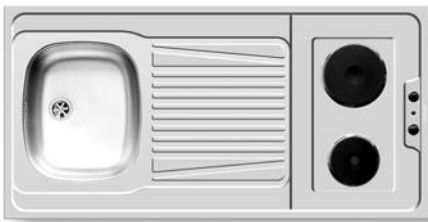

PROPOSED TAP

ACCESSORIES

WASTE VALVES & SIPHON

PANTRY 1B 1D WITH 2 UNEQUAL ELECTRIC HOBS 120X60X5,5cm

Pantry Dimensions: 1200 x 600 x 55mm  
 Bowl Dimensions: 340 x 400 x 150mm  
 Minimum Base Unit: 45cm

Finish	Ar. Number	Bowl Position	Waste	Packaging
SMOOTH	<b>140114103</b>	Reversible	Ø60mm	Sleeve