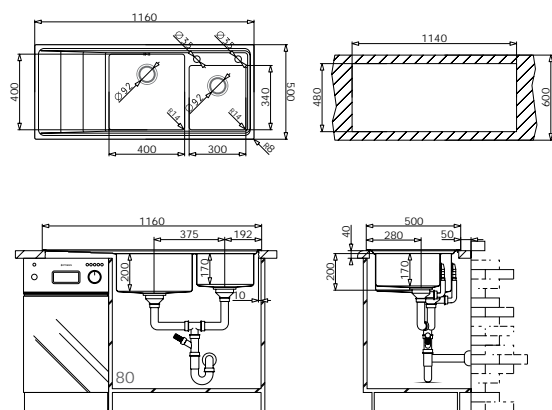

Finish	Ar. Number	Tap Holes	Wastes	Packaging
SMOOTH	107146530	2 Tap Holes	Ø92mm, Ø92mm	1 Item/Carton Box

Carton box includes: Pop up waste valve, waste valve & siphon.

043000601 Glass Chopping Board	043000701 Steel Colander	
521097201 Waste Valve Ø92	521102101 Pop Up Waste Valve Ø92 with Bowl Overflow	521055201 Siphon for Sinks with 2 Bowls of unequal depth