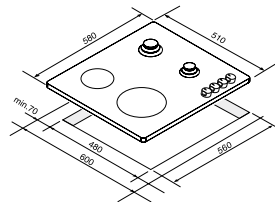

◀58▶

Ar. Number

030051401

Dimensions: 580 x 510mm

Ceramic Frame

2 Gas Hobs:

Upper Right: 3 kW

Lower Right: 1 kW

Extra Safety Device

Automatic Ignition (In the Knobs)

Accessories Set for Gas Bottle Adaptation

2 Ceramic Hi - Light Hobs:

Upper Left: $\varnothing$ 145mm, 1200W

Lower Left: $\varnothing$ 180mm, 1700W

6 Function Levels

Residual Heat Indicator