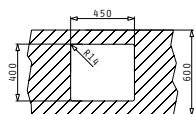

SUITABLE WASTE FITTINGS

ASTRIS (45X40) 1B

Outer Dimensions: 490 x 440mm  
 Bowl Dimensions: 450 x 400 x 200mm  
 Minimum Base Unit: 50cm  
 Bowl Overflow

UNDERMOUNT INSTALLATION

Cutout template supplied in packaging