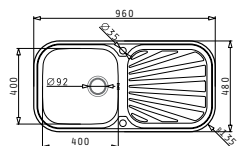

### JUMBO 1B 1D

Sink Dimensions: 960 x 480mm  
 Bowl Dimensions: 400 x 400 x 200mm  
 Minimum Base Unit: 50cm  
 Bowl Overflow

Finish	Ar. Number	Bowl Position	Waste	Packaging
SMOOTH	<b>108752401</b>	Reversible 1+1 Tap Holes	Ø92mm	Sleeve
LINEN	<b>108752501</b>	Reversible 1+1 Tap Holes	Ø92mm	Sleeve