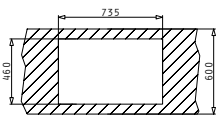

Finish	Ar. Number	Tap Holes	Waste	Packaging
SMOOTH	100120101	No Tap Holes	Ø92mm	Sleeve
SMOOTH	100120201	No Tap Holes	Ø60mm	Sleeve

Sink Dimensions: 755 x 480mm
Bowl Dimensions: 340 x 400 x 150mm
Minimum Base Unit: 45cm
Bowl Overflow

PROPOSED TAP