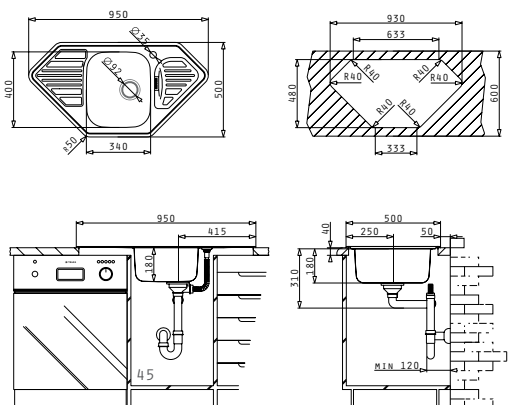

Finish	Ar. Number	Tap Holes	Waste	Packaging
SMOOTH	108746801	1 Tap Hole	Ø92mm	Sleeve

Sink Dimensions: 950 x 500mm
Bowl Dimensions: 340 x 400 x 180mm
Minimum Base Unit: **45cm**
Drainer Overflow