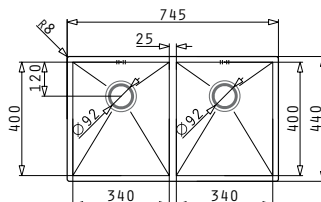

FLUSHMOUNT INSTALLATION

Cutout template supplied in packaging

Finish	Installation Type	Ar. Number	Wastes	Packaging
BRUSHED	UNDERMOUNT	100091330	Ø92mm, Ø92mm	1 Item/ Carton Box
BRUSHED	FLUSHMOUNT	100091901	Ø92mm, Ø92mm	1 Item/ Carton Box

Carton box includes: Waste valves & space saver siphon.