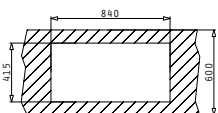

PROPOSED TAP

SUITABLE ACCESSORIES

SUITABLE WASTE FITTINGS

E33/33

Sink Dimensions: 860 x 435mm  
 Bowl Dimensions: 335 x 365 x 150mm / 335 x 365 x 150mm  
 Minimum Base Unit: 80cm  
 Bowl Overflow

Finish	Ar. Number	Tap Holes	Wastes	Packaging
SMOOTH	<b>100150801</b>	1 Tap Hole	Ø60mm, Ø60mm	Sleeve
LINEN	<b>100150901</b>	1 Tap Hole	Ø60mm, Ø60mm	Sleeve