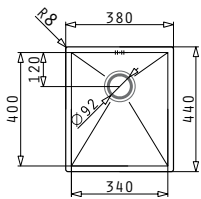

PYRAMIS STAINLESS STEEL SINKS ELEGANT

TETRAGON (17X40) 1B

Outer Dimensions: 210 x 440mm
Bowl Dimensions: 170 x 400 x 140mm
Minimum Base Unit: **30cm**
Bowl Overflow

Cutout template supplied in packaging

Finish	Installation Type	Ar. Number	Waste	Packaging
BRUSHED	UNDERMOUNT	10009001	Ø92mm	1 Item/Carton Box
BRUSHED	FLUSHMOUNT	10009061	Ø92mm	1 Item/Carton Box

Carton box includes: Waste valve.

043000701 Steel Colander	
INCLUDED WASTE FITTINGS 521101701 Waste Valve Ø92 with Bowl Overflow	INCLUDED WASTE FITTINGS 521090201 Pop Up Waste Valve Ø92 with Bowl Overflow

TETRAGON (34X40) 1B

Outer Dimensions: 380 x 440mm
Bowl Dimensions: 340 x 400 x 200mm
Minimum Base Unit: **40cm**
Bowl Overflow

Cutout template supplied in packaging

Finish	Installation Type	Ar. Number	Waste	Packaging
BRUSHED	UNDERMOUNT	100090101	Ø92mm	1 Item/Carton Box
BRUSHED	FLUSHMOUNT	100090701	Ø92mm	1 Item/Carton Box

Carton box includes: Waste valve.

043000201 Glass Chopping Board	043000701 Steel Colander
INCLUDED WASTE FITTINGS 521101701 Waste Valve Ø92 with Bowl Overflow	INCLUDED WASTE FITTINGS 521090201 Pop Up Waste Valve Ø92 with Bowl Overflow

TETRAGON (40X40) 1B

Outer Dimensions: 440 x 440mm
Bowl Dimensions: 400 x 400 x 200mm
Minimum Base Unit: **45cm**
Bowl Overflow

Cutout template supplied in packaging

Finish	Installation Type	Ar. Number	Waste	Packaging
BRUSHED	UNDERMOUNT	100090201	Ø92mm	1 Item/Carton Box
BRUSHED	FLUSHMOUNT	100090801	Ø92mm	1 Item/Carton Box

Carton box includes: Waste valve.

043000201 Glass Chopping Board	043000701 Steel Colander
INCLUDED WASTE FITTINGS 521101701 Waste Valve Ø92 with Bowl Overflow	INCLUDED WASTE FITTINGS 521090201 Pop Up Waste Valve Ø92 with Bowl Overflow