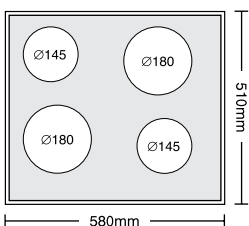

HOB 58HL 400 PLUS

COMBINED

Ar. Number

030027501

4 Ceramic Hi - Light Hobs:

Ø180mm, 1800W

Ø145mm, 1200W

Ø180mm, 1800W

Ø145mm, 1200W

Dimensions: 580 x 510mm

7 Function Levels

Residual Heat Indicator

Inox Frame