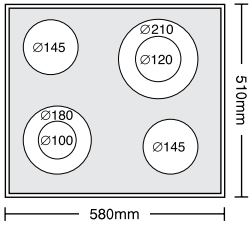

PYRAMIS
ELECTRICAL APPLIANCES
HOBS

HOB 58HL 601 PLUS

COMBINED

Ar. Number

030027401

6 Ceramic Hi - Light Hobs:

Ø100 / 180mm, 600 / 1700W

Ø145mm, 1200W

Ø120 / 210mm, 700 / 2100W

Ø145mm, 1200W

Dimensions: 580 x 510mm

7 Function Levels

Residual Heat Indicator

Inox Frame

Coffee Pot Hob