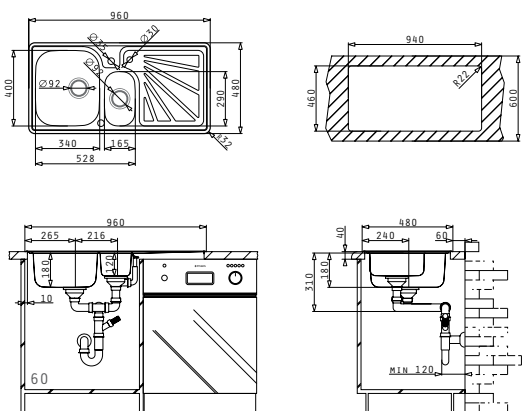

SUITABLE ACCESSORIES

SUITABLE WASTE FITTINGS

DIMITRA  
PREMIUM

DIMITRA LH

Sink Dimensions: 960 x 480mm  
 Bowl Dimensions: 340 x 400 x 180mm / 165 x 290 x 120mm  
 Minimum Base Unit: 60cm  
 Drainer Overflow