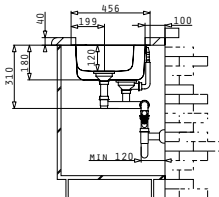

# DIONE SERIES

PREMIUM

DIONE (59X46) 1 1/2B LH UM

Sink Dimensions: 590 x 456mm  
 Bowl Dimensions: 340 x 400 x 180mm / 165 x 290 x 120mm  
 Minimum Base Unit: 60cm  
 Bowl Overflow

Cutout template supplied in packaging