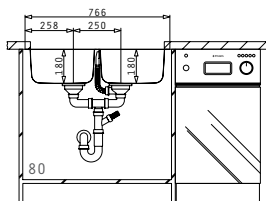

Sink Dimensions: 766 x 456mm  
 Bowl Dimensions: 340 x 400 x 180mm / 340 x 400 x 180mm  
 Minimum Base Unit: 80cm  
 Bowl Overflow

Cutout template supplied in packaging

INCLUDED WASTE FITTINGS	INCLUDED ACCESSORIES		SUITABLE WASTE FITTINGS	SUITABLE ACCESSORIES	PROPOSED TAP
	<p><b>525004201</b> Steel Basket</p>	<p><b>525004701</b> Wooden Chopping Board</p>			
<p><b>521101701</b> Waste Valve Ø92 with Bowl Overflow</p>	<p><b>521097201</b> Waste Valve Ø92</p>	<p><b>521058401</b> Space Saver Siphon for Sinks with 2 Bowls of equal depth</p>	<p><b>521097901</b> Pop Up Waste Valve Ø92 with Bowl Overflow</p>		