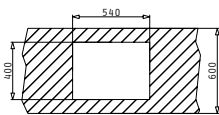

Carton box includes: Waste valve & space saver siphon.

PROPOSED TAP

PYRAGRANITE TETRAGON UNDERMOUNT (54X40) 1B

Outer Dimensions: 580 x 440mm  
 Bowl Dimensions: 540 x 400 x 200mm  
 Minimum Base Unit: 60cm  
 Bowl Overflow