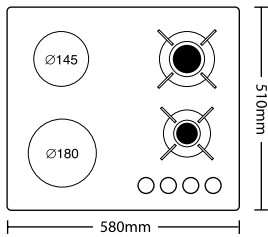

◀58▶

Ar. Number

030051401

Dimensions: 580 x 510mm

Ceramic Frame

2 Gas Hobs:

Upper Right: 3 kW

Lower Right: 1 kW

Extra Safety Device

Automatic Ignition (In the Knobs)

Accessories Set for Gas Bottle Adaptation

2 Ceramic Hi - Light Hobs:

Upper Left: $\varnothing$ 145mm, 1200W

Lower Left: $\varnothing$ 180mm, 1700W

6 Function Levels

Residual Heat Indicator