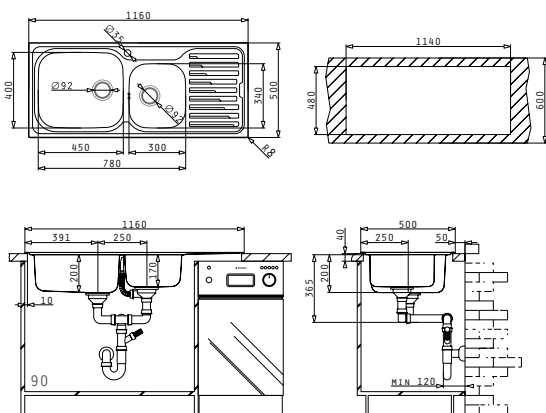

Finish	Ar. Number	Tap Holes	Wastes	Packaging
SMOOTH	107133101	1 Tap Hole	Ø92mm, Ø92mm	Sleeve
LINEN	107124801	1 Tap Hole	Ø92mm, Ø92mm	Sleeve