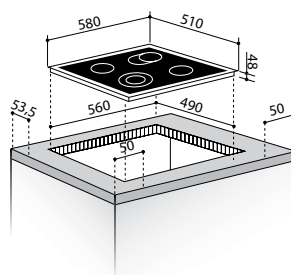

6 Ceramic Hi - Light Hobs:

Ø120/210mm, 700 / 2100W

Ø145mm / 1200W

Ø170/265mm, 1400 / 2200W

Ø145mm / 1200W

Dimensions: 580 x 510mm

7 Function Levels

Residual Heat Indicator

Inox Frame