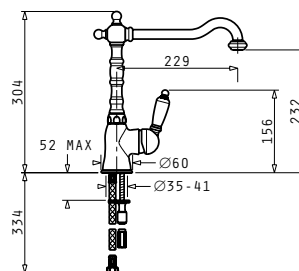

● BAROQUE

CLASSIC Classical single lever mixer tap with ceramic disk mechanism

Type

Product Code

CHROME

095121001

BRONZE

095120201