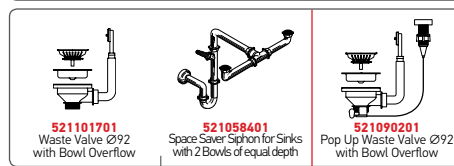

SUITABLE ACCESSORIES

SUITABLE WASTE FITTINGS