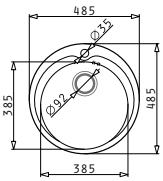

Finish	Ar. Number	Tap Holes	Waste	Packaging
SMOOTH	100053701	1 Tap Hole	Ø92mm	10 Items/Carton Box
SMOOTH	100053501	1 Tap Hole	Ø60mm	10 Items/Carton Box
LINEN	100053801	1 Tap Hole	Ø92mm	10 Items/Carton Box
LINEN	100053601	1 Tap Hole	Ø60mm	10 Items/Carton Box

  MEZZO PROPOSED TAP	 525002901 Steel Basket	 525000501 White Basket	 525003301 Wooden Chopping Board
	  521097301 Waste Valve Ø92 with Bowl Overflow	 521099801 Waste Valve Ø60 with Bowl Overflow	 521055801 Siphon for Sinks with 1 Bowl

SUITABLE ACCESSORIES
SUITABLE WASTE FITTINGS