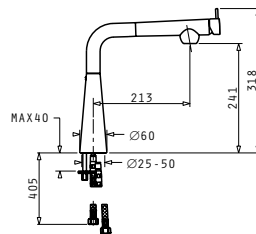

● GRAZIOSO

ELEGANT Elegant designed mixer tap with ceramic disk mechanism

Type	Product Code
CHROME	095031001