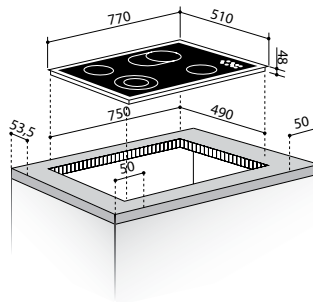

HOB 77HL 630 TOUCH

INDEPENDENT

Ar. Number

030025001

6 Ceramic Hi - Light Hobs:

Ø120 / 210mm, 700 / 2100W

Ø145mm / 1200W

Ø170 / 265mm, 1400 / 2200W

Ø145mm / 1200W

Dimensions: 770 x 510mm

Touch Controls

9 Function Levels

Safety Lock

Residual Heat Indicator

Timer

Inox Frame