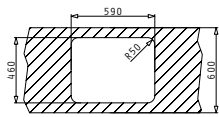

PYRAMIS

STAINLESS STEEL SINKS

CLASSIC

SPACE PLUS 1B

Sink Dimensions: 610 x 480mm
Bowl Dimensions: 500 x 400 x 200mm
Minimum Base Unit: 60cm
Bowl Overflow

Finish	Ar. Number	Tap Holes	Waste	Packaging
SMOOTH	108717401	1 Tap Hole	Ø92mm	Sleeve
LINEN	108722401	1 Tap Hole	Ø92mm	Sleeve

PROPOSED TAP

SUITABLE ACCESSORIES
SUITABLE WASTE FITTINGS

521097901 Pop Up Waste Valve Ø92 with Bowl Overflow	521097301 Waste Valve Ø92 with Bowl Overflow	521058301 Space Saver Siphon for Sinks with 1 Bowl	521055801 Siphon for Sinks with 1 Bowl

SPACE PLUS 1B 1D

Sink Dimensions: 960 x 480mm
Bowl Dimensions: 500 x 400 x 200mm
Minimum Base Unit: 60cm
Bowl Overflow

Finish	Ar. Number	Bowl Position	Waste	Packaging
SMOOTH	108738801	Reversible 1+1 Tap Holes	Ø92mm	Sleeve
LINEN	108761701	Reversible 1+1 Tap Holes	Ø92mm	Sleeve

PROPOSED TAP

SUITABLE ACCESSORIES
SUITABLE WASTE FITTINGS

521097901 Pop Up Waste Valve Ø92 with Bowl Overflow	521097301 Waste Valve Ø92 with Bowl Overflow	521058301 Space Saver Siphon for Sinks with 1 Bowl	521055801 Siphon for Sinks with 1 Bowl

SPACE PLUS 2B

Sink Dimensions: 960 x 480mm
Bowl Dimensions: 500 x 400 x 200mm / 365 x 335 x 150mm
Minimum Base Unit: 90cm
Bowl Overflow

Finish	Ar. Number	Tap Holes	Wastes	Packaging
SMOOTH	108716401	1 Tap Hole	Ø92mm, Ø92mm	Sleeve
LINEN	108722901	1 Tap Hole	Ø92mm, Ø92mm	Sleeve

PROPOSED TAP

SUITABLE ACCESSORIES
SUITABLE WASTE FITTINGS

521097901 Pop Up Waste Valve Ø92 with Bowl Overflow	521097301 Waste Valve Ø92 with Bowl Overflow	521097201 Waste Valve Ø92	521058501 Space Saver Siphon for Sinks with 2 Bowls of unequal depth	521055201 Siphon for Sinks with 2 Bowls of unequal depth