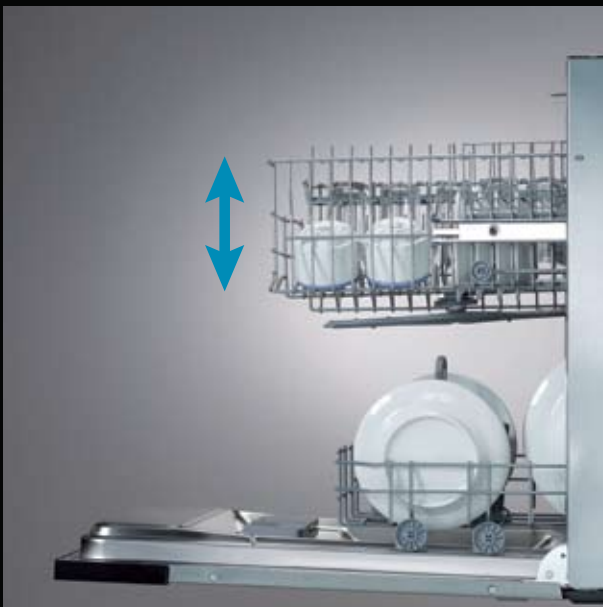

Upper basket adjustable in height

The upper basket can be adjusted in height, even when fully loaded, in order to accommodate larger plates or pans in the lower basket.

Energy efficiency class A & B
For better energy and cost efficiency.

Energy	
Manufacturer	
Model	
More efficient	
A	B
C	D
E	F
G	
Less efficient	
Energy consumption kWh/cycle	
Washing performance	
Drying performance	
Capacity	
Water consumption	
Noise (db (A) re 1pW)	
Further information re contained in product brochures	

Program Functions

Rinse

Pans and dishes requiring rinsing and drying.

Delicate

Dishes or glasses that require standard cleaning.

Bio

Dishes that require standard cleaning.

Normal

Normally dirty dishes, including dried-on residues.

Super

Very dirty pans and dishes, even dried-on dirt.

Pre-wash

Pans and dishes that require extra washing.

Quick

Dishes with light dirt.

Eco (*) EN 50242

Dishes with normal dirt, washed immediately after use.

Daily

Dishes with normal dirt, washed immediately after use.

Intensive

Normally soiled pans and dishes, including dried-on residues.