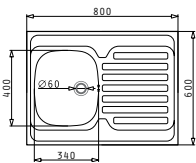

SUITABLE ACCESSORIES

SUITABLE WASTE FITTINGS

INTERNATIONAL (80X60) 1B 1D

Sink Dimensions: 800 x 600mm  
 Bowl Dimensions: 340 x 400 x 150mm  
 Minimum Base Unit: 45cm  
 Bowl Overflow

Finish	Ar. Number	Bowl Position	Waste	Bending Type
SMOOTH	100106901	Reversible No Tap Holes	Ø60mm	4 Sides Down
SMOOTH	100106001	Left Hand Bowl No Tap Holes	Ø60mm	3 Sides Down
SMOOTH	100105801	Right Hand Bowl No Tap Holes	Ø60mm	3 Sides Down
LINEN	100106101	Left Hand Bowl No Tap Holes	Ø60mm	3 Sides Down
LINEN	100105901	Right Hand Bowl No Tap Holes	Ø60mm	3 Sides Down