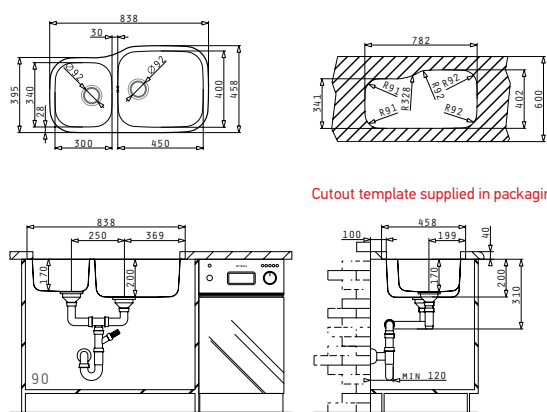

Finish	Ar. Number	Tap Holes	Wastes	Packaging
SMOOTH	109400730	No Tap Holes	Ø92mm, Ø92mm	1 Item/Carton Box

Carton box includes: Waste valves, space saver siphon & steel basket.

INCLUDED ACCESSORIES	UNDERMOUNT	SPANIATO	
	525002701 Steel Basket		525005201 Wooden Chopping Board
INCLUDED WASTE FITTINGS	521101701 Waste Valve Ø92 with Bowl Overflow	521097201 Waste Valve Ø92	
	521058501 Space Saver Siphon for Sinks with 2 Bowls of unequal depth	521097901 Pop Up Waste Valve Ø92 with Bowl Overflow	
	SPANIATO		
	525002701 Steel Basket