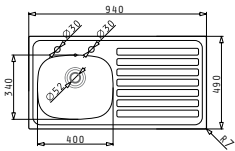

Finish	Ar. Number	Bowl Position	Waste	Packaging
SMOOTH	100127301	2 Tap Holes Left Hand Bowl	Ø52mm	Sleeve
SMOOTH	100127201	2 Tap Holes Right Hand Bowl	Ø52mm	Sleeve

SUITABLE ACCESSORIES
SUITABLE WASTE FITTINGS