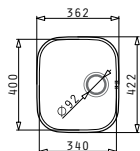

Finish	Ar. Number	Waste	Packaging
SMOOTH	100009501	Ø92mm	8 Items/Carton Box
SMOOTH	100009529	Ø92mm	1 Item/Carton Box

Carton box with 1 item includes: Waste valve.

 525004201 Steel Basket	 525004701 Wooden Chopping Board
 521097901 Pop Up Waste Valve Ø92 with Bowl Overflow	
 521101701 Waste Valve Ø92 with Bowl Overflow	

SUITABLE ACCESSORIES
SUITABLE WASTE FITTINGS