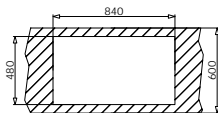

Finish	Ar. Number	Tap Holes	Wastes	Packaging
SMOOTH	107146330	2 Tap Holes	Ø92mm, Ø92mm	1 Item/Carton Box

Carton box includes: Pop up waste valve, waste valve & siphon.

Sink Dimensions: 860 x 500mm  
 Bowl Dimensions: 450 x 400 x 200mm / 300 x 340 x 170mm  
 Minimum Base Unit: 90cm  
 Bowl Overflow