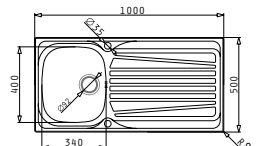

Finish	Ar. Number	Bowl Position	Waste	Packaging
SMOOTH	100165901	Reversible No Tap Holes	Ø92mm	Sleeve
SMOOTH	100166001	Reversible 1+1 tap holes	Ø92mm	Sleeve
LINEN	100168001	Reversible No Tap Holes	Ø92mm	Sleeve
LINEN	100166101	Reversible 1+1 tap holes	Ø92mm	Sleeve

MEZZO	PROPOSED TAP	525004801 Wooden Chopping Board	525002801 Steel Basket		
		521097901 Pop Up Waste Valve Ø92 with Bowl Overflow	521097301 Waste Valve Ø92 with Bowl Overflow	521058301 Space Saver Siphon for Sinks with 1 Bowl	521055801 Siphon for Sinks with 1 Bowl