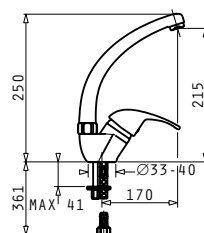

Product Code

**096601001**

● **SERENO**

ESSENTIAL

Single lever mixer tap with ceramic disk mechanism

Type

Product Code

**096701001**