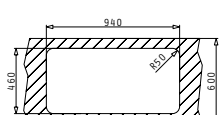

Sink Dimensions: 960 x 480mm
Bowl Dimensions: 500 x 400 x 200mm / 365 x 335 x 150mm
Minimum Base Unit: 90cm
Bowl Overflow