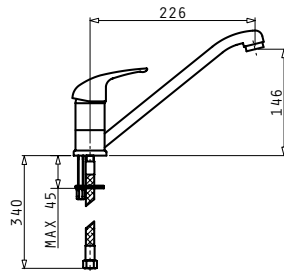

PYRAMIS
KITCHEN TAPS
CLASSIC

● **FINO**

ESSENTIAL

Long spout single lever mixer tap with ceramic disk mechanism

Type

Product Code

095171001

● **ACCEL**

ESSENTIAL

Long spout single lever mixer tap with ceramic disk mechanism

Type

Product Code

096601001