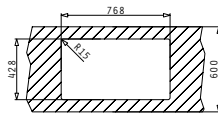

ASTRIS (74X40) 1B

Outer Dimensions: 780 x 440mm  
 Bowl Dimensions: 740 x 400 x 200mm  
 Minimum Base Unit: 80cm  
 Bowl Overflow

UNDERMOUNT INSTALLATION

Cutout template supplied in packaging

FLUSHMOUNT INSTALLATION