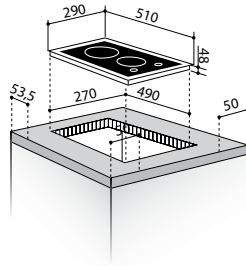

Ar. Number

030028801

2 Ceramic Radiant Hobs:

Ø180mm, 1700W

Ø145mm, 1200W

Dimensions: 290 x 510mm

Rheostatic Control Buttons

Residual Heat Indicator

Inox Frame

Ar. Number

030027301