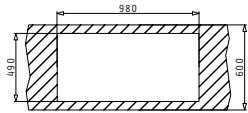

Carton box includes: Waste valves & space saver siphon.

Available from June 2009

**PYRAMIS**  
PYRAGRANITE SINKS  
CALDERA

**PYRAGRANITE CALDERA (100X51) 1B 1D**

Sink Dimensions: 1000 x 510mm  
Bowl Dimensions: 490 x 434 x 230mm  
Minimum Base Unit: 60cm  
Bowl Overflow