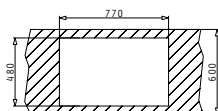

Finish	Ar. Number	Bowl Position	Waste	Packaging
SMOOTH	100125701	Reversible No Tap Holes	Ø92mm	Sleeve
SMOOTH	100131901	Reversible 1+1 Tap Holes	Ø92mm	Sleeve
LINEN	100131201	Reversible No Tap Holes	Ø92mm	Sleeve
LINEN	100132201	Reversible 1+1 Tap Holes	Ø92mm	Sleeve

  ALLEGRETO	PROPOSED TAP	 525004801 Wooden Chopping Board	 525002801 Steel Basket		
		  521097901 Pop Up Waste Valve Ø92 with Bowl Overflow	 521097301 Waste Valve Ø92 with Bowl Overflow	 521058301 Space Saver Siphon for Sinks with 1 Bowl	 521055801 Siphon for Sinks with 1 Bowl