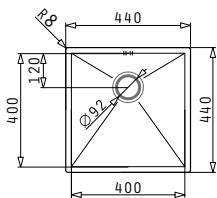

PYRAMIS STAINLESS STEEL SINKS ELEGANT

TETRAGON (17X40) 1B

Outer Dimensions: 210 x 440mm
Bowl Dimensions: 170 x 400 x 140mm
Minimum Base Unit: **30cm**
Bowl Overflow

Cutout template supplied in packaging

Finish	Installation Type	Ar. Number	Waste	Packaging
BRUSHED	UNDERMOUNT	10009001	Ø92mm	1 Item/Carton Box
BRUSHED	FLUSHMOUNT	10009061	Ø92mm	1 Item/Carton Box

Carton box includes: Waste valve.

043000701 Steel Colander	
INCLUDED WASTE FITTINGS 521101701 Waste Valve Ø92 with Bowl Overflow	INCLUDED WASTE FITTINGS 521090201 Pop Up Waste Valve Ø92 with Bowl Overflow

TETRAGON (34X40) 1B

Outer Dimensions: 380 x 440mm
Bowl Dimensions: 340 x 400 x 200mm
Minimum Base Unit: **40cm**
Bowl Overflow

Cutout template supplied in packaging

Finish	Installation Type	Ar. Number	Waste	Packaging
BRUSHED	UNDERMOUNT	100090101	Ø92mm	1 Item/Carton Box
BRUSHED	FLUSHMOUNT	100090701	Ø92mm	1 Item/Carton Box

Carton box includes: Waste valve.

043000201 Glass Chopping Board	043000701 Steel Colander
INCLUDED WASTE FITTINGS 521101701 Waste Valve Ø92 with Bowl Overflow	INCLUDED WASTE FITTINGS 521090201 Pop Up Waste Valve Ø92 with Bowl Overflow

TETRAGON (40X40) 1B

Outer Dimensions: 440 x 440mm
Bowl Dimensions: 400 x 400 x 200mm
Minimum Base Unit: **45cm**
Bowl Overflow

Cutout template supplied in packaging

Finish	Installation Type	Ar. Number	Waste	Packaging
BRUSHED	UNDERMOUNT	100090201	Ø92mm	1 Item/Carton Box
BRUSHED	FLUSHMOUNT	100090801	Ø92mm	1 Item/Carton Box

Carton box includes: Waste valve.

043000201 Glass Chopping Board	043000701 Steel Colander
INCLUDED WASTE FITTINGS 521101701 Waste Valve Ø92 with Bowl Overflow	INCLUDED WASTE FITTINGS 521090201 Pop Up Waste Valve Ø92 with Bowl Overflow