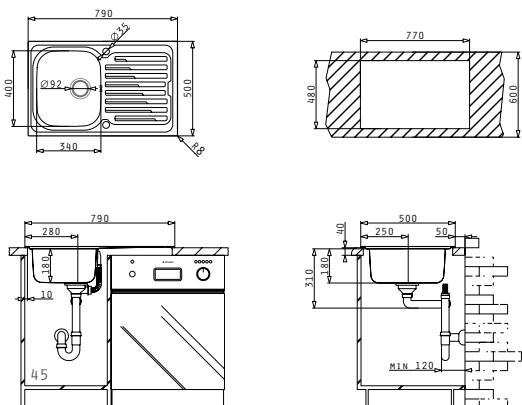

Finish	Ar. Number	Bowl Position	Waste	Packaging
SMOOTH	107117801	Reversible 0 Tap Holes	Ø92mm	Sleeve
LINEN	107118701	Reversible 0 Tap Holes	Ø92mm	Sleeve
SMOOTH	107119701	Reversible 1+1 Tap Holes	Ø92mm	Sleeve
LINEN	107119801	Reversible 1+1 Tap Holes	Ø92mm	Sleeve

SUITABLE ACCESSORIES

 5250004701 Wooden Chopping Board	 5250004201 Steel Basket	 525000401 White Basket

SUITABLE WASTE FITTINGS

 521097901 Pop Up Waste Valve Ø92 with Bowl Overflow	 521097301 Waste Valve Ø92 with Bowl Overflow	 521058301 Space Saver Siphon for Sinks with 1 Bowl	 521055801 Siphon for Sinks with 1 Bowl