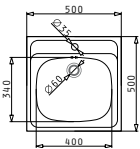

Finish	Ar. Number	Tap Holes	Waste	Bending Type
SMOOTH	100103001	1 Tap Hole	Ø60mm	3 Sides Down

Sink Dimensions: 500 x 500mm
Bowl Dimensions: 400 x 340 x 150mm
Minimum Base Unit: 45cm
Bowl Overflow

PROPOSED TAP