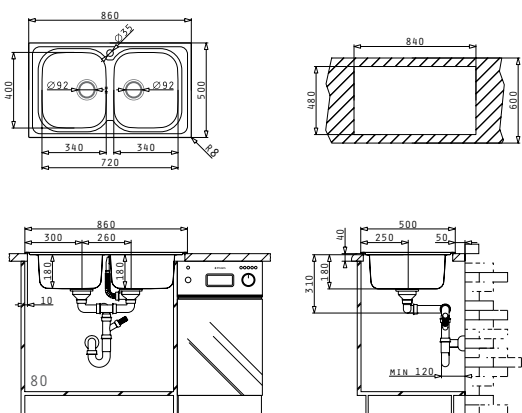

Finish	Ar. Number	Tap Holes	Wastes	Packaging
SMOOTH	107132601	1 Tap Hole	Ø92mm, Ø92mm	Sleeve
LINEN	107121201	1 Tap Hole	Ø92mm, Ø92mm	Sleeve

PROPOSED TAP

SUITABLE ACCESSORIES

SUITABLE WASTE FITTINGS