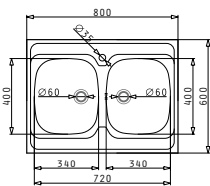

PROPOSED TAP

SUITABLE ACCESSORIES
SUITABLE WASTE FITTINGS