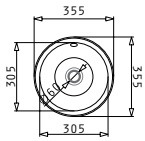

Finish	Ar. Number	Waste	Packaging
SMOOTH	100025201	Ø60mm	5 Items/Carton Box

Outer Dimensions: Ø355mm
Bowl Dimensions: Ø305 x 170mm
Minimum Base Unit: **40cm**
Bowl British Overflow