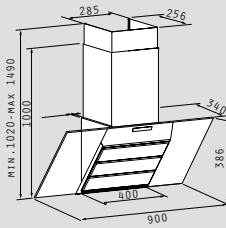

Inox & Safety Glass

90cm

Extraction Rate: 800m³/h

Decibel: 46 - SILENT

Silent Motor 150W

2 Halogen Lamps

Electronic Buttons

Peripheral Absorption

065099701
Carbon Filters