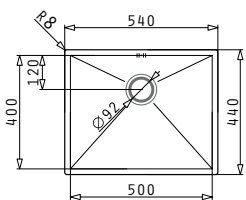

TETRAGON (45X40) 1B

Outer Dimensions: 490 x 440mm
Bowl Dimensions: 450 x 400 x 200mm
Minimum Base Unit: 50cm
Bowl Overflow

Finish	Installation Type	Ar. Number	Waste	Packaging
BRUSHED	UNDERMOUNT	100090301	Ø92mm	1 Item/Carton Box
BRUSHED	FLUSHMOUNT	100090901	Ø92mm	1 Item/Carton Box

Carton box includes: Waste valve.

043000201 Glass Chopping Board

043000701 Steel Colander

521101701 Waste Valve Ø92 with Bowl Overflow

521090201 Pop Up Waste Valve Ø92 with Bowl Overflow

TETRAGON (50X40) 1B

Outer Dimensions: 540 x 440mm
Bowl Dimensions: 500 x 400 x 200mm
Minimum Base Unit: 60cm
Bowl Overflow

Finish	Installation Type	Ar. Number	Waste	Packaging
BRUSHED	UNDERMOUNT	100090401	Ø92mm	1 Item/Carton Box
BRUSHED	FLUSHMOUNT	100091001	Ø92mm	1 Item/Carton Box

Carton box includes: Waste valve.

043000201 Glass Chopping Board

043000701 Steel Colander

521101701 Waste Valve Ø92 with Bowl Overflow

521090201 Pop Up Waste Valve Ø92 with Bowl Overflow

TETRAGON (55X40) 1D

Outer Dimensions: 590 x 440mm
Bowl Dimensions: 550 x 400 x 18mm
Minimum Base Unit: 60cm

Finish	Installation Type	Ar. Number	Waste	Packaging
BRUSHED	UNDERMOUNT	100090501	Ø60mm	1 Item/Carton Box
BRUSHED	FLUSHMOUNT	100091101	Ø60mm	1 Item/Carton Box

Carton box includes: Waste valve.

043000201 Glass Chopping Board

521100601 Waste Valve Ø60