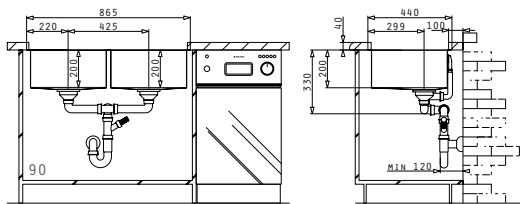

UNDERMOUNT INSTALLATION