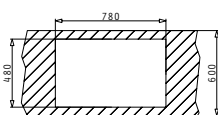

Carton box includes: Waste valve & space saver siphon.

PROPOSED TAP

PYRAGRANITE TETRAGON (79X50) 1B

Sink Dimensions: 790 x 500mm  
 Bowl Dimensions: 720 x 400 x 200mm  
 Minimum Base Unit: 80cm  
 Bowl Overflow