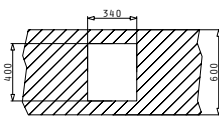

Outer Dimensions: 380 x 440mm
Bowl Dimensions: 340 x 400 x 200mm
Minimum Base Unit: 40cm
Bowl Overflow

Cutout template supplied in packaging

Colour	Ar. Number	Waste	Packaging
CHROME	076900901	Ø92mm	1 Item/Carton Box
GRAPHITE	076900101	Ø92mm	1 Item/Carton Box
ALUMINIUM	076900801	Ø92mm	1 Item/Carton Box
TITANIUM	076901201	Ø92mm	1 Item/Carton Box

Carton box includes: Waste valve & space saver siphon.