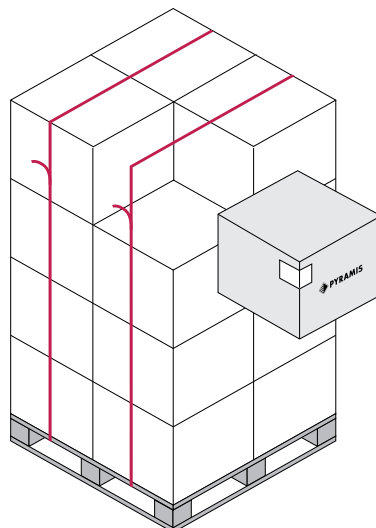

PALLET OF MULTIPACKED SINKS IN CARTON BOX