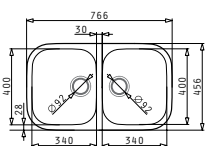

Finish	Ar. Number	Tap Holes	Wastes	Packaging
SMOOTH	109400630	No Tap Holes	Ø92mm, Ø92mm	1 Item/Carton Box

Carton box includes: Waste valves, space saver siphon & steel basket.

Sink Dimensions: 766 x 456mm
Bowl Dimensions: 340 x 400 x 180mm / 340 x 400 x 180mm
Minimum Base Unit: 80cm
Bowl Overflow

Cutout template supplied in packaging