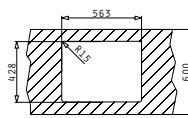

FLUSHMOUNT INSTALLATION

Cutout template supplied in packaging

Finish	Installation Type	Ar. Number	Wastes	Packaging
SMOOTH	UNDERMOUNT	100096901	Ø92mm, Ø92mm	1 Item/Carton Box
SMOOTH	FLUSHMOUNT	100097101	Ø92mm, Ø92mm	1 Item/Carton Box

Carton box includes: Waste valves & space saver siphon.