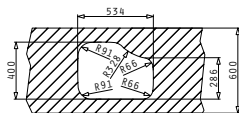

# DIONE SERIES

PREMIUM

DIONE (59X46) 1 1/2B LH UM

Sink Dimensions: 590 x 456mm  
 Bowl Dimensions: 340 x 400 x 180mm / 165 x 290 x 120mm  
 Minimum Base Unit: 60cm  
 Bowl Overflow

Cutout template supplied in packaging