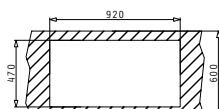

Finish	Ar. Number	Bowl Position	Waste	Packaging
SMOOTH	100127301	2 Tap Holes Left Hand Bowl	Ø52mm	Sleeve
SMOOTH	100127201	2 Tap Holes Right Hand Bowl	Ø52mm	Sleeve

SUITABLE ACCESSORIES
SUITABLE WASTE FITTINGS