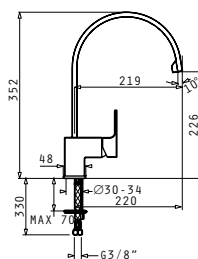

Type

Product Code

CHROME

095061001