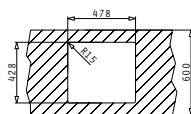

FLUSHMOUNT INSTALLATION

Finish	Installation Type	Ar. Number	Waste	Packaging
SMOOTH	UNDERMOUNT	100095301	Ø92mm	1 Item/ Carton Box
SMOOTH	FLUSHMOUNT	100096401	Ø92mm	1 Item/ Carton Box

Carton box includes: Waste valve.

 043000201 Glass Chopping Board	 043000701 Steel Colander
 521101701 Waste Valve Ø92 with Bowl Overflow	 521102101 Pop Up Waste Valve Ø92 with Bowl Overflow

SUITABLE ACCESSORIES
SUITABLE WASTE FITTINGS