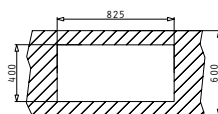

FLUSHMOUNT INSTALLATION

Cutout template supplied in packaging

Finish	Installation Type	Ar. Number	Wastes	Packaging
BRUSHED	UNDERMOUNT	100091230	Ø92mm, Ø92mm	1 Item/ Carton Box
BRUSHED	FLUSHMOUNT	100092001	Ø92mm, Ø92mm	1 Item/ Carton Box

Carton box includes: Waste valves & space saver siphon.