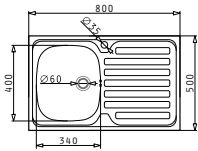

Finish	Ar. Number	Bowl Position	Waste	Bending Type
SMOOTH	100107701	Reversible No Tap Holes	Ø60mm	4 Sides Down
SMOOTH	100105501	Left Hand Bowl 1 Tap Hole	Ø60mm	3 Sides Down
SMOOTH	100105401	Right Hand Bowl 1 Tap Hole	Ø60mm	3 Sides Down
SMOOTH	100104201	Left Hand Bowl 0 Tap Holes	Ø60mm	3 Sides Down
SMOOTH	100103201	Right Hand Bowl 0 Tap Holes	Ø60mm	3 Sides Down
LINEN	100105701	Left Hand Bowl 1 Tap Hole	Ø60mm	3 Sides Down
LINEN	100105601	Right Hand Bowl 1 Tap Hole	Ø60mm	3 Sides Down
LINEN	100104301	Left Hand Bowl 0 Tap Holes	Ø60mm	3 Sides Down
LINEN	100104001	Right Hand Bowl 0 Tap Holes	Ø60mm	3 Sides Down

PROPOSED TAP

FINO

525004801
Wooden
Chopping Board

525002801
Steel
Basket

521099801
Waste Valve Ø60
with Bowl Overflow

521055801
Siphon for Sinks
with 1 Bowl

SUITABLE ACCESSORIES

SUITABLE WASTE FITTINGS