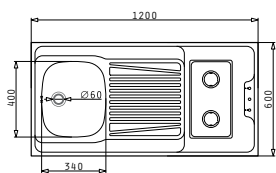

● MINIKITCHENS-PANTRIES

PANTRY 1B 1D WITH 2 EQUAL GAS HOBS 100X60X5,5cm
(GAS HOBS ARE NON INCLUDED)

Pantry Dimensions: 1000 x 600 x 55mm
Bowl Dimensions: 340 x 400 x 150mm
Minimum Base Unit: 45cm

Finish	Ar. Number	Bowl Position	Waste	Packaging
SMOOTH	100109201	Reversible	Ø60mm	Sleeve

PROPOSED TAP

ACCESSORIES

WASTE VALVES & SIPHON

PANTRY 1B 1D WITH 2 EQUAL GAS HOBS 120X60X5,5cm
(GAS HOBS ARE NON INCLUDED)

Pantry Dimensions: 1200 x 600 x 55mm
Bowl Dimensions: 340 x 400 x 150mm
Minimum Base Unit: 45cm

Finish	Ar. Number	Bowl Position	Waste	Packaging
SMOOTH	100109501	Reversible	Ø60mm	Sleeve

PROPOSED TAP

ACCESSORIES

WASTE VALVES & SIPHON