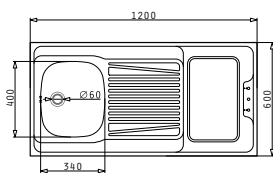

PROPOSED TAP

ACCESSORIES

WASTE VALVES & SIPHON

CE

PANTRY 1B 1D WITH 2 UNEQUAL CERAMIC HOBS 120X60X5,5cm

Pantry Dimensions: 1200 x 600 x 55mm  
Bowl Dimensions: 340 x 400 x 150mm  
Minimum Base Unit: 45cm

Finish	Ar. Number	Bowl Position	Waste	Packaging
SMOOTH	<b>140109401</b>	Reversible	Ø60mm	Sleeve