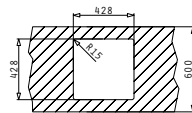

#### ASTRIS (40X40) 1B

Outer Dimensions: 440 x 440mm  
 Bowl Dimensions: 400 x 400 x 200mm  
 Minimum Base Unit: **45cm**  
 Bowl Overflow

UNDERMOUNT INSTALLATION

Cutout template supplied in packaging

FLUSHMOUNT INSTALLATION