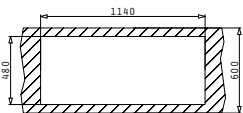

GRANITE COLOURS

Carton box includes: Waste valves & space saver siphon.

PROPOSED TAP

SUITABLE ACCESSORIES

**PYRAGRANITE PETRA (116X50) 2B 1D**

Sink Dimensions: 1160 x 500mm  
Bowl Dimensions: 325 x 410 x 210mm / 325 x 410 x 210mm  
Minimum Base Unit: **80cm**  
Bowl Overflow