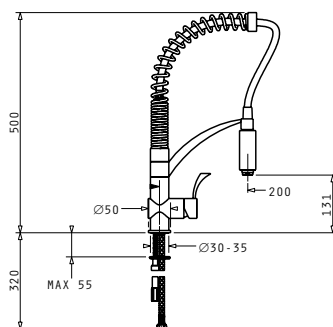

● VIRTUOSO

ELEGANT Professionally designed mixer tap with flexible spout

Type	Product Code
CHROME	095001001

● CRESENTO

ELEGANT Professionally designed mixer tap with flexible spout

Type	Product Code
CHROME	095011001