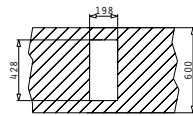

FLUSHMOUNT INSTALLATION

Finish	Installation Type	Ar. Number	Waste	Packaging
BRUSHED	UNDERMOUNT	10009001	Ø92mm	1 Item/Carton Box
BRUSHED	FLUSHMOUNT	10009061	Ø92mm	1 Item/Carton Box

Carton box includes: Waste valve.

043000701 Steel Colander	
INCLUDED WASTE FITTINGS 521101701 Waste Valve Ø92 with Bowl Overflow	INCLUDED WASTE FITTINGS 521090201 Pop Up Waste Valve Ø92 with Bowl Overflow