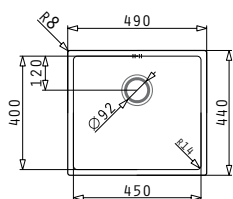

ASTRIS (45X40) 1B

Outer Dimensions: 490 x 440mm
Bowl Dimensions: 450 x 400 x 200mm
Minimum Base Unit: 50cm
Bowl Overflow

Cutout template supplied in packaging

Finish	Installation Type	Ar. Number	Waste	Packaging
SMOOTH	UNDERMOUNT	100095301	Ø92mm	1 Item/ Carton Box
SMOOTH	FLUSHMOUNT	100096401	Ø92mm	1 Item/ Carton Box

Carton box includes: Waste valve.

 043000201 Glass Chopping Board	 043000701 Steel Colander
 521101701 Waste Valve Ø92 with Bowl Overflow	 521102101 Pop Up Waste Valve Ø92 with Bowl Overflow

SUITABLE ACCESSORIES
SUITABLE WASTE FITTINGS

ASTRIS (50X40) 1B

Outer Dimensions: 540 x 440mm
Bowl Dimensions: 500 x 400 x 200mm
Minimum Base Unit: 60cm
Bowl Overflow

Cutout template supplied in packaging

Finish	Installation Type	Ar. Number	Waste	Packaging
SMOOTH	UNDERMOUNT	100095401	Ø92mm	1 Item/ Carton Box
SMOOTH	FLUSHMOUNT	100096501	Ø92mm	1 Item/ Carton Box

Carton box includes: Waste valve.

 043000201 Glass Chopping Board	 043000701 Steel Colander
 521101701 Waste Valve Ø92 with Bowl Overflow	 521102101 Pop Up Waste Valve Ø92 with Bowl Overflow

SUITABLE ACCESSORIES
SUITABLE WASTE FITTINGS

ASTRIS (74X40) 1B

Outer Dimensions: 780 x 440mm
Bowl Dimensions: 740 x 400 x 200mm
Minimum Base Unit: 80cm
Bowl Overflow

Cutout template supplied in packaging

Finish	Installation Type	Ar. Number	Waste	Packaging
SMOOTH	UNDERMOUNT	100095501	Ø92mm	1 Item/ Carton Box
SMOOTH	FLUSHMOUNT	100096601	Ø92mm	1 Item/ Carton Box

Carton box includes: Waste valve.

 043000201 Glass Chopping Board	 043000701 Steel Colander
 521101701 Waste Valve Ø92 with Bowl Overflow	 521102101 Pop Up Waste Valve Ø92 with Bowl Overflow

SUITABLE ACCESSORIES
SUITABLE WASTE FITTINGS