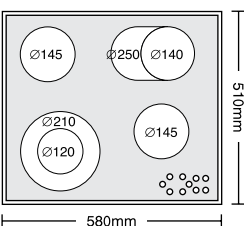

HOB 58HL 631 TOUCH

INDEPENDENT

Ar. Number

030025101

6 Ceramic Hi - Light Hobs:

Ø120 / 210mm, 700 / 2100W

Ø145mm / 1200W

Ø140 / 250mm, 1000 / 1800W

Ø145mm / 1200W

Dimensions: 580 x 510mm

Touch Controls

9 Function Levels

Safety Lock

Residual Heat Indicator

Timer

Inox Frame