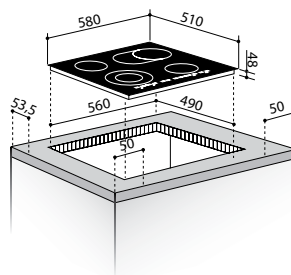

Ar. Number

030025301

6 Ceramic Hi - Light Hobs:

∅120 / 210mm, 700 / 2100W

∅145mm / 1200W

∅170 / 265mm, 1400 / 2200W

∅145mm / 1200W

Dimensions: 580 x 510mm

Touch Controls

9 Function Levels

Safety Lock

Residual Heat Indicator

Timer

Overflow Safety Device

Rapid Heating

Beveled Frame