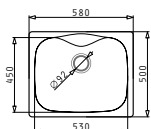

SUITABLE ACCESSORIES

Colour	Ar. Number	Waste	Packaging
WHITE	074000001	Ø92mm	1 Item/Carton Box
GREY	074000601	Ø92mm	1 Item/Carton Box
BEIGE	074000301	Ø92mm	1 Item/Carton Box
SAND	074000701	Ø92mm	1 Item/Carton Box
BLACK	074001001	Ø92mm	1 Item/Carton Box
GRAPHITE	074000101	Ø92mm	1 Item/Carton Box

Granite Colours

Carton box includes: Waste valve & space saver siphon.