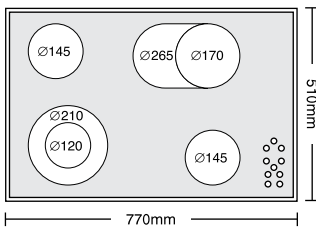

HOB 77HL 630 TOUCH

INDEPENDENT

Ar. Number

030025001

6 Ceramic Hi - Light Hobs:

Ø120 / 210mm, 700 / 2100W

Ø145mm / 1200W

Ø170 / 265mm, 1400 / 2200W

Ø145mm / 1200W

Dimensions: 770 x 510mm

Touch Controls

9 Function Levels

Safety Lock

Residual Heat Indicator

Timer

Inox Frame