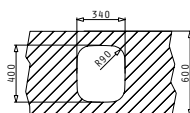

Finish	Ar. Number	Waste	Packaging
SMOOTH	100009501	Ø92mm	8 Items/Carton Box
SMOOTH	100009529	Ø92mm	1 Item/Carton Box

Carton box with 1 item includes: Waste valve.

 525004201 Steel Basket	 525004701 Wooden Chopping Board
 521097901 Pop Up Waste Valve Ø92 with Bowl Overflow	
 521101701 Waste Valve Ø92 with Bowl Overflow	

SUITABLE ACCESSORIES
SUITABLE WASTE FITTINGS