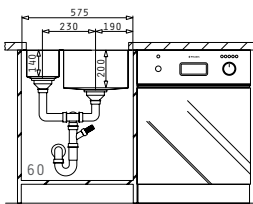

UNDERMOUNT INSTALLATION