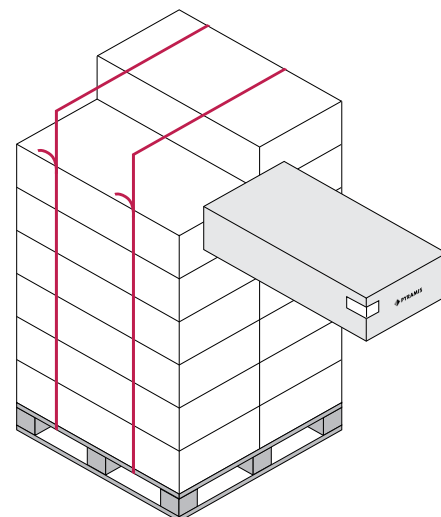

PALLET OF SINKS INDIVIDUALLY PACKED IN CARTON BOX