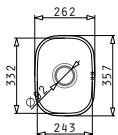

Outer Dimensions: 262 x 357mm  
 Bowl Dimensions: 243 x 332 x 150mm  
 Minimum Base Unit: 30cm  
 Bowl Overflow

Finish	Ar. Number	Waste	Packaging
SMOOTH	<b>100009001</b>	Ø92mm	10 Items/Carton Box
SMOOTH	<b>100009029</b>	Ø92mm	1 Item/Carton Box