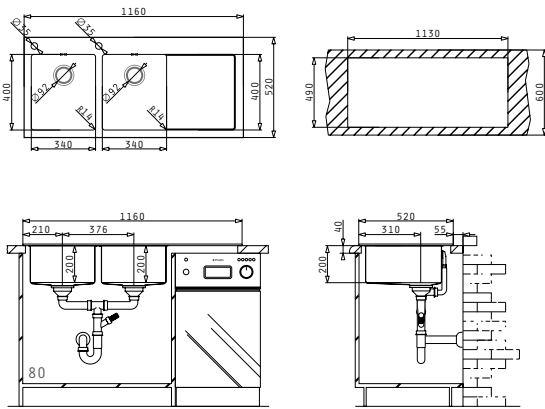

SUITABLE ACCESSORIES

INCLUDED WASTE FITTINGS

CRYSTALON (116X52) 2B 1D BLACK LH

Sink Dimensions: 1160 x 520mm  
 Bowl Dimensions: 340 x 400 x 200mm / 340 x 400 x 200mm  
 Minimum Base Unit: 80cm  
 Bowl Overflow