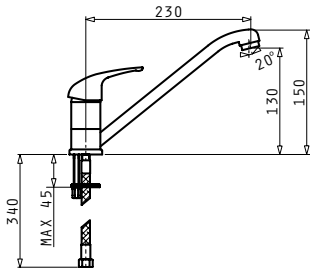

Product Code

**096601001**

● **SERENO**

ESSENTIAL

Single lever mixer tap with ceramic disk mechanism

Type

Product Code

**096701001**