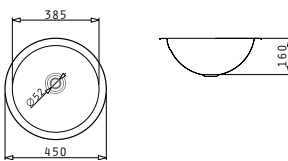

Cutout template supplied in packaging

Finish	Ar. Number	Waste	Packaging
POLISHED	100077001	Ø52mm	1 Item/Carton Box

  521099301 Waste Valve Ø52 with Bowl Overflow	 521089301 Siphon for Washbasins

SUITABLE WASTE FITTINGS