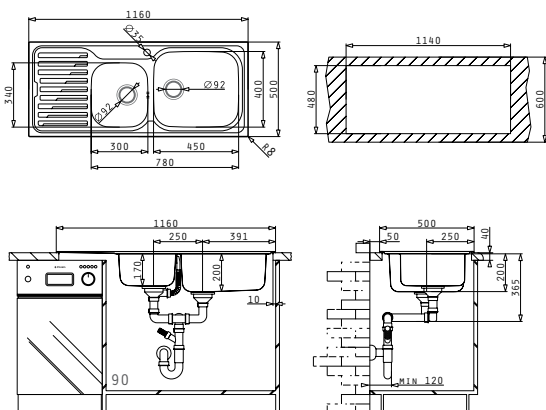

Finish	Ar. Number	Tap Holes	Wastes	Packaging
SMOOTH	107124601	1 Tap Hole	Ø92mm, Ø92mm	Sleeve
LINEN	107124901	1 Tap Hole	Ø92mm, Ø92mm	Sleeve