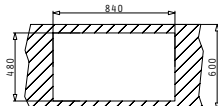

## SPARTA (86X50) 2B

Sink Dimensions: 860 x 500mm  
Bowl Dimensions: 340 x 400 x 150mm / 340 x 400 x 150mm  
Minimum Base Unit: 80cm  
Bowl Overflow

Finish	Ar. Number	Bowl Position	Wastes	Packaging
SMOOTH	<b>100125501</b>	Reversible No Tap Holes	Ø92mm, Ø92mm	Sleeve
SMOOTH	<b>100133001</b>	Reversible 1 Tap Hole	Ø92mm, Ø92mm	Sleeve
LINEN	<b>100130901</b>	Reversible No Tap Holes	Ø92mm, Ø92mm	Sleeve
LINEN	<b>100133501</b>	Reversible 1 Tap Hole	Ø92mm, Ø92mm	Sleeve