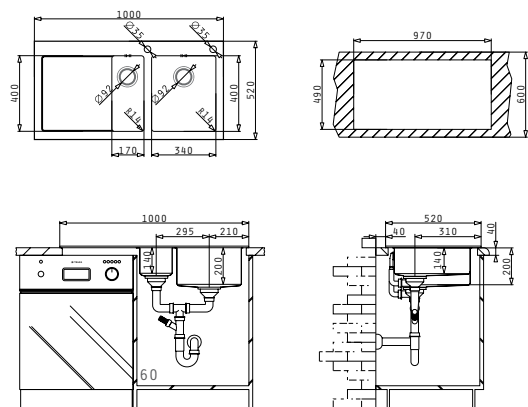

PYRAMIS STAINLESS STEEL SINKS ELEGANT

CRYSTALON (100X52) 1 1/2B 1D BLACK LH

Sink Dimensions: 1000 x 520mm
Bowl Dimensions: 340 x 400 x 200mm / 170 x 400 x 140mm
Minimum Base Unit: 60cm
Bowl Overflow

Finish	Ar. Number	Tap Holes	Wastes	Packaging
STEEL & BLACK GLASS	109500230	2 Tap Holes	Ø92mm, Ø92mm	1 Item/Box

Box includes: Pop up waste valve, waste valve & siphon.

PROPOSED TAP

SUITABLE ACCESSORIES

INCLUDED WASTE FITTINGS

CRYSTALON (100X52) 1 1/2B 1D BLACK RH

Sink Dimensions: 1000 x 520mm
Bowl Dimensions: 170 x 400 x 140mm / 340 x 400 x 200mm
Minimum Base Unit: 60cm
Bowl Overflow

Finish	Ar. Number	Tap Holes	Wastes	Packaging
STEEL & BLACK GLASS	109500330	2 Tap Holes	Ø92mm, Ø92mm	1 Item/Box

Box includes: Pop up waste valve, waste valve & siphon.

PROPOSED TAP

SUITABLE ACCESSORIES

INCLUDED WASTE FITTINGS