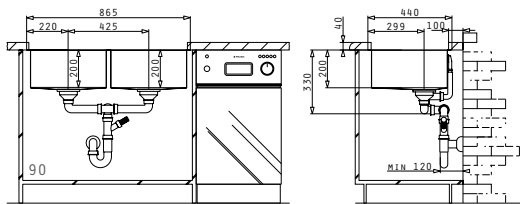

UNDERMOUNT INSTALLATION