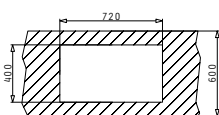

Carton box includes: Waste valve & space saver siphon.

PROPOSED TAP

PYRAGRANITE TETRAGON UNDERMOUNT (72X40) 1B

Outer Dimensions: 760 x 440mm  
 Bowl Dimensions: 720 x 400 x 200mm  
 Minimum Base Unit: 80cm  
 Bowl Overflow