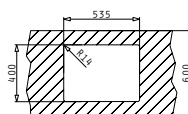

UNDERMOUNT INSTALLATION