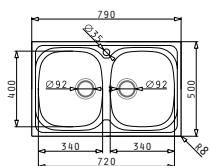

Finish	Ar. Number	Bowl Position	Wastes	Packaging
SMOOTH	100129701	Reversible No Tap Holes	Ø92mm, Ø92mm	Sleeve
SMOOTH	100132801	Reversible 1 Tap Hole	Ø92mm, Ø92mm	Sleeve
LINEN	100131101	Reversible No Tap Holes	Ø92mm, Ø92mm	Sleeve
LINEN	100133301	Reversible 1 Tap Hole	Ø92mm, Ø92mm	Sleeve

CONTRALTO

PROPOSED TAP

525004801
Wooden Chopping Board

525002801
Steel Basket