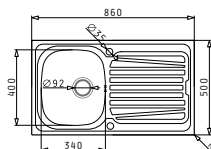

Finish	Ar. Number	Bowl Position	Waste	Packaging
SMOOTH	100129801	Reversible No Tap Holes	Ø92mm	Sleeve
SMOOTH	100132901	Reversible 1+1 Tap Holes	Ø92mm	Sleeve
LINEN	100131001	Reversible No Tap Holes	Ø92mm	Sleeve
LINEN	100133401	Reversible 1+1 Tap Holes	Ø92mm	Sleeve

ARMONICA

PROPOSED TAP

525004801
Wooden Chopping Board

525002801
Steel Basket