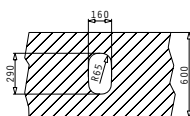

# IRIS SERIES

CLASSIC

IRIS (16,5X29) UM

Outer Dimensions: 180 x 304mm  
 Bowl Dimensions: 165 x 288 x 120mm  
 Minimum Base Unit: 30cm

Finish	Ar. Number	Waste	Packaging
SMOOTH	<b>100001001</b>	Ø92mm	16 Items/Carton Box
SMOOTH	<b>100001029</b>	Ø92mm	1 Item/Carton Box