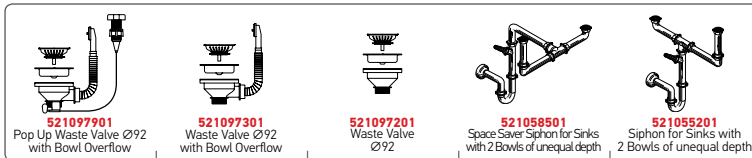

PROPOSED TAP
SUITABLE ACCESSORIES
SUITABLE WASTE FITTINGS