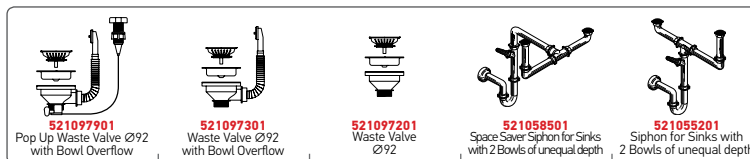

SUITABLE WASTE FITTINGS