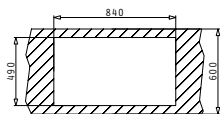

Carton box includes: Waste valve & space saver siphon.

Available from June 2009

PYRAGRANITE SINKS

PYRAGRANITE CALDERA (86X51) 1 3/4B

Sink Dimensions: 860 x 510mm  
 Bowl Dimensions: 310 x 435 x 200mm / 436 x 436 x 230mm  
 Minimum Base Unit: 80cm  
 Bowl Overflow