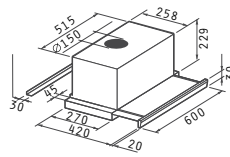

SLIDING TURBO

ESSENTIAL