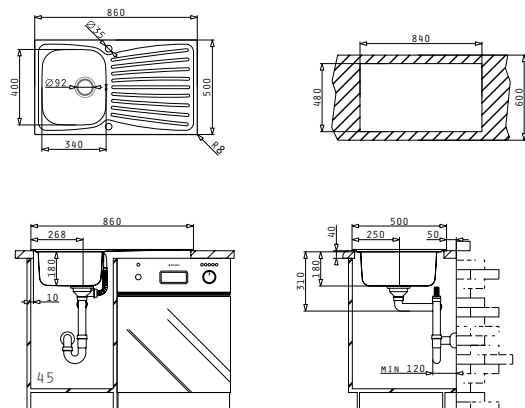

Finish	Ar. Number	Tap Holes	Waste	Packaging
SMOOTH	107131801	Left Hand Bowl 1 Tap Hole	Ø92mm	Sleeve
SMOOTH	107131701	Right Hand Bowl 1 Tap Hole	Ø92mm	Sleeve
SMOOTH	107136401	Reversible 1+1 Tap Holes	Ø92mm	Sleeve

PROPOSED TAP

 525004701 Wooden Chopping Board	 525004201 Steel Basket	 525000401 White Basket	
 521097901 Pop Up Waste Valve Ø92 with Bowl Overflow	 521097301 Waste Valve Ø92 with Bowl Overflow	 521058301 Space Saver Siphon for Sinks with 1 Bowl	 521055801 Siphon for Sinks with 1 Bowl

SUITABLE ACCESSORIES

SUITABLE WASTE FITTINGS