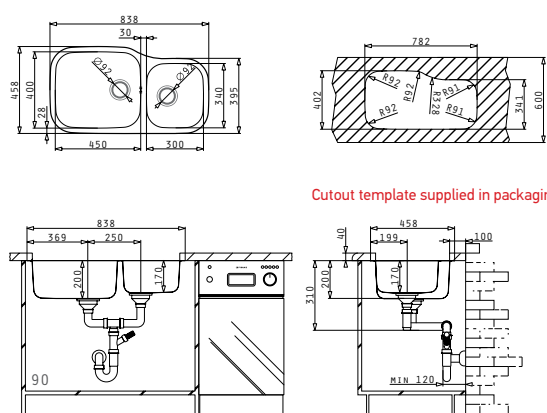

Finish	Ar. Number	Tap Holes	Wastes	Packaging
SMOOTH	109400030	No Tap Holes	Ø92mm, Ø92mm	1 Item/Carton Box

Carton box includes: Waste valves, space saver siphon & steel basket.

INCLUDED ACCESSORIES	UNDERMOUNT	SPANIATO	
	525002701 Steel Basket		525005201 Wooden Chopping Board
INCLUDED WASTE FITTINGS	521101701 Waste Valve Ø92 with Bowl Overflow	521097201 Waste Valve Ø92	
	521058501 Space Saver Siphon for Sinks with 2 Bowls of unequal depth	521097901 Pop Up Waste Valve Ø92 with Bowl Overflow	
	SPANIATO		
	525002701 Steel Basket