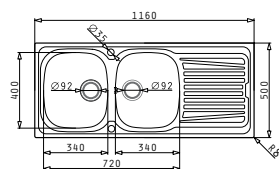

Finish	Ar. Number	Bowl Position	Wastes	Packaging
SMOOTH	100129901	Reversible No Tap Holes	Ø92mm, Ø92mm	Sleeve
SMOOTH	100133101	Reversible 1+1 Tap Holes	Ø92mm, Ø92mm	Sleeve
LINEN	100130801	Reversible No Tap Holes	Ø92mm, Ø92mm	Sleeve
LINEN	100133601	Reversible 1+1 Tap Holes	Ø92mm, Ø92mm	Sleeve

BALATA	PROPOSED TAP	525004801 Wooden Chopping Board	525002801 Steel Basket			
		521097901 Pop Up Waste Valve Ø92 with Bowl Overflow	521097301 Waste Valve Ø92 with Bowl Overflow	521097201 Waste Valve Ø92	521058401 Space Saver Siphon for Sinks with 2 Bowls of equal depth	521055101 Siphon for Sinks with 2 Bowls of equal depth