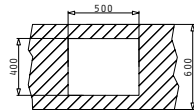

UNDERMOUNT INSTALLATION

Cutout template supplied in packaging