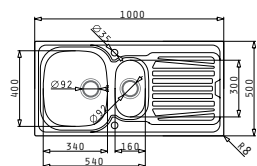

Finish	Ar. Number	Bowl Position	Wastes	Packaging
SMOOTH	100125801	Reversible No Tap Holes	Ø92mm, Ø92mm	Sleeve
SMOOTH	100133201	Reversible 1+1 Tap Holes	Ø92mm, Ø92mm	Sleeve
LINEN	100130301	Reversible No Tap Holes	Ø92mm, Ø92mm	Sleeve
LINEN	100133701	Reversible 1+1 Tap Holes	Ø92mm, Ø92mm	Sleeve

FESTIVO	PROPOSED TAP	525000801 Transparent Colander	525004801 Wooden Chopping Board	525002801 Steel Basket		
		521097901 Pop Up Waste Valve Ø92 with Bowl Overflow	521097301 Waste Valve Ø92 with Bowl Overflow	521097201 Waste Valve Ø92	521058501 Space Saver Siphon for Sinks with 2 Bowls of unequal depth	521055201 Siphon for Sinks with 2 Bowls of unequal depth