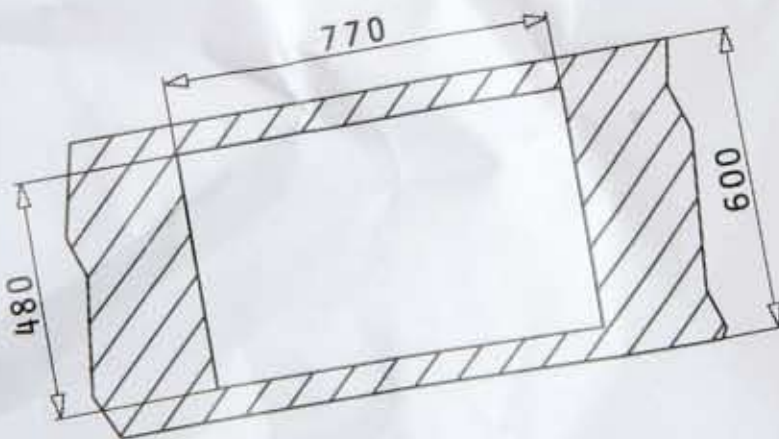

## 50 years of history

1959

The Company is founded by Mr. Alexandros Bakatselos.  
The first workshop covers an area of 110 sq. m.

1962

The production of metal-frame furniture commences.  
The facilities cover an area of 4,500 sq. m.