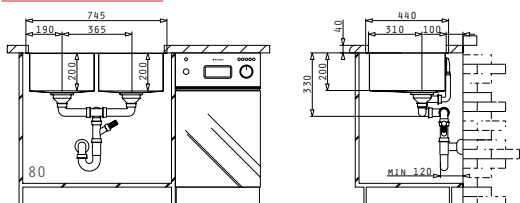

UNDERMOUNT INSTALLATION