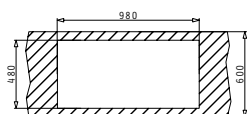

Sink Dimensions: 1000 x 500mm
Bowl Dimensions: 340 x 400 x 150mm / 160 x 300 x 90mm
Minimum Base Unit: 60cm
Bowl Overflow

Finish	Ar. Number	Bowl Position	Wastes	Packaging
SMOOTH	100125801	Reversible No Tap Holes	Ø92mm, Ø92mm	Sleeve
SMOOTH	100133201	Reversible 1+1 Tap Holes	Ø92mm, Ø92mm	Sleeve
LINEN	100130301	Reversible No Tap Holes	Ø92mm, Ø92mm	Sleeve
LINEN	100133701	Reversible 1+1 Tap Holes	Ø92mm, Ø92mm	Sleeve

FESTIVO	PROPOSED TAP	525000801 Transparent Colander	525004801 Wooden Chopping Board	525002801 Steel Basket		
		521097901 Pop Up Waste Valve Ø92 with Bowl Overflow	521097301 Waste Valve Ø92 with Bowl Overflow	521097201 Waste Valve Ø92	521058501 Space Saver Siphon for Sinks with 2 Bowls of unequal depth	521055201 Siphon for Sinks with 2 Bowls of unequal depth