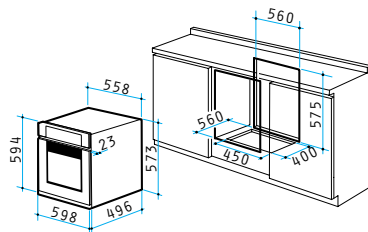

OVEN 60IN 1070 INOX

INDEPENDENT

Ar. Number

034007501

- Dimensions: 600 x 600 x 520mm
- 8 Functions
- Capacity: 53 litres
- Digital Auto Programmer
- Double Glazed Door
- Removable Inner Glass
- Cooling Fan
- 2 Trays (45mm)
- 2 Grids
- Side Racks
- Antispot Treated
- Easy to Clean Enamelled Cavity
- Energy Efficiency Class A