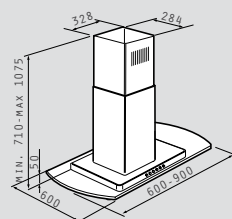

Inox & Safety Glass

90cm

Extraction Rate: 800m³/h

Decibel: 53

Turbo Motor 250W

4 Halogen Lamps

Electronic Buttons

065099701
Carbon Filters