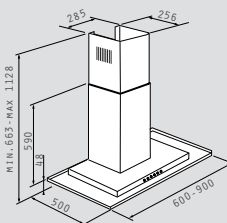

Inox & Safety Glass

90cm / 60cm

Extraction Rate: 800m³/h

Decibel: 51

Turbo Motor 250W

2 Halogen Lamps

Electronic Buttons

065099701
Carbon Filters