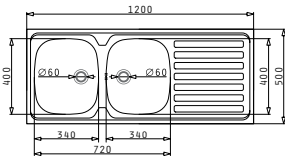

SUITABLE WASTE FITTINGS

INTERNATIONAL (120X50) 2B 1D

Finish	Ar. Number	Bowl Position	Wastes	Bending Type
SMOOTH	<b>100103701</b>	Reversible No Tap Holes	Ø60mm, Ø60mm	4 Sides Down

Sink Dimensions: 1200 x 500mm  
 Bowl Dimensions: 340 x 400 x 150mm / 340 x 400 x 150mm  
 Minimum Base Unit: **80cm**  
 Bowl Overflow