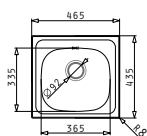

# BASIC SERIES

ESSENTIAL

E33

Sink Dimensions: 465 x 435mm  
 Bowl Dimensions: 365 x 335 x 150mm  
 Minimum Base Unit: 40cm  
 Bowl Overflow

PROPOSED TAP

Finish	Ar. Number	Tap Holes	Waste	Packaging
SMOOTH	<b>10014001</b>	No Tap Holes	Ø92mm	Sleeve
SMOOTH	<b>100139601</b>	No Tap Holes	Ø60mm	Sleeve