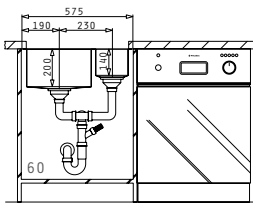

UNDERMOUNT INSTALLATION