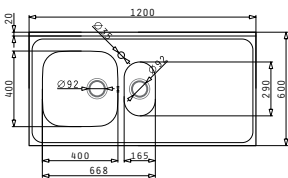

100060001 Steel Colander	525000201 Transparent Colander	525005201 Wooden Chopping Board
521097301 Waste Valve Ø92 with Bowl Overflow	521097201 Waste Valve Ø92	521055201 Siphon for Sinks with 2 Bowls of unequal depth