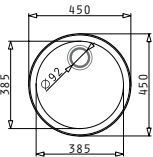

Cutout template supplied in packaging