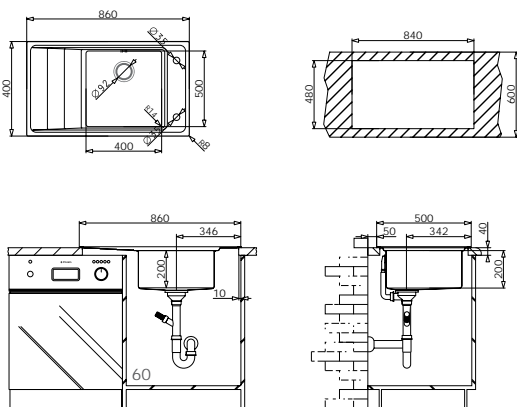

Finish	Ar. Number	Tap Holes	Waste	Packaging
SMOOTH	107146230	2 Tap Holes	Ø92mm	1 Item/Carton Box

Carton box includes: Pop up waste valve & siphon.

 043000601 Glass Chopping Board	 043000701 Steel Colander
 521102101 Pop Up Waste Valve Ø92 with Bowl Overflow	 521055801 Siphon for Sinks with 1 Bowl