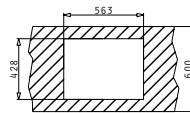

FLUSHMOUNT INSTALLATION

Cutout template supplied in packaging

Finish	Installation Type	Ar. Number	Wastes	Packaging
BRUSHED	UNDERMOUNT	100091430	Ø92mm, Ø92mm	1 Item/ Carton Box
BRUSHED	FLUSHMOUNT	100091701	Ø92mm, Ø92mm	1 Item/ Carton Box

Carton box includes: Waste valves & space saver siphon.