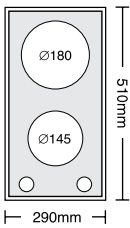

Ar. Number

030028801

2 Ceramic Radiant Hobs:

Ø180mm, 1700W

Ø145mm, 1200W

Dimensions: 290 x 510mm

Rheostatic Control Buttons

Residual Heat Indicator

Inox Frame

Ar. Number

030027301