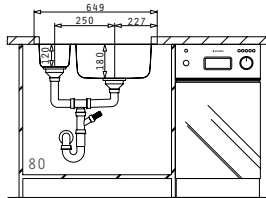

**DIONE (65X40) 1 1/2B RH UM**

Sink Dimensions: 649 x 396mm  
Bowl Dimensions: 165 x 290 x 120mm / 400 x 340 x 180mm  
Minimum Base Unit: 80cm  
Bowl Overflow

Cutout template supplied in packaging

Finish	Ar. Number	Tap Holes	Wastes	Packaging
SMOOTH	<b>109400830</b>	No Tap Holes	Ø92mm, Ø92mm	1 Item/Carton Box