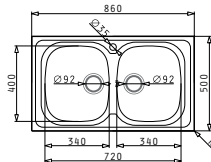

Finish	Ar. Number	Bowl Position	Wastes	Packaging
SMOOTH	100125501	Reversible No Tap Holes	Ø92mm, Ø92mm	Sleeve
SMOOTH	100133001	Reversible 1 Tap Hole	Ø92mm, Ø92mm	Sleeve
LINEN	100130901	Reversible No Tap Holes	Ø92mm, Ø92mm	Sleeve
LINEN	100133501	Reversible 1 Tap Hole	Ø92mm, Ø92mm	Sleeve

MODDO

PROPOSED TAP

525004801
Wooden Chopping Board

525002801
Steel Basket

SUITABLE ACCESSORIES

SUITABLE ACCESSORIES

SUITABLE ACCESSORIES