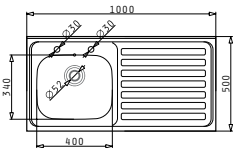

Finish	Ar. Number	Bowl Position	Waste	Bending Type
SMOOTH	102611201	Left Hand Bowl 2 Tap Holes	Ø52mm	Square Edge
SMOOTH	104405601	Left Hand Bowl 2 Tap Holes	Ø52mm	Roll Front
SMOOTH	102611301	Right Hand Bowl 2 Tap Holes	Ø52mm	Square Edge
SMOOTH	104405701	Right Hand Bowl 2 Tap Holes	Ø52mm	Roll Front

SUITABLE ACCESSORIES

SUITABLE WASTE FITTINGS