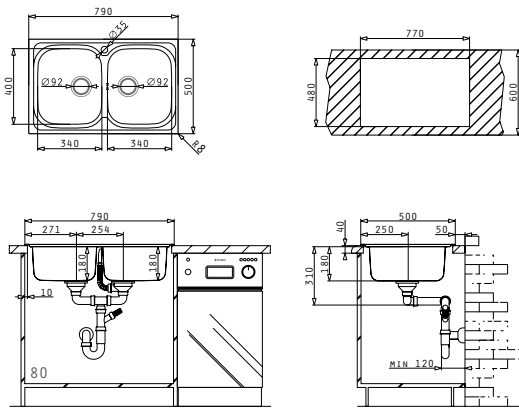

Finish	Ar. Number	Tap Holes	Wastes	Packaging
SMOOTH	107132501	1 Tap Hole	Ø92mm, Ø92mm	Sleeve
LINEN	107121001	1 Tap Hole	Ø92mm, Ø92mm	Sleeve

521097901 Pop Up Waste Valve Ø92 with Bowl Overflow	521097301 Waste Valve Ø92 with Bowl Overflow	521097201 Waste Valve Ø92

PROPOSED TAP
SUITABLE ACCESSORIES
SUITABLE WASTE FITTINGS