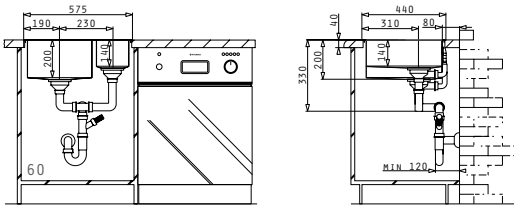

FLUSHMOUNT INSTALLATION