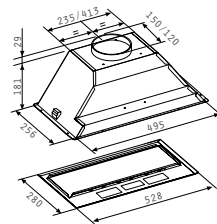

INTEGRATED

ESSENTIAL

Ar. Number

065004101

Metallic Grey

60cm

Extraction Rate: 450m³/h

Decibel: 51

Motor: 2 X 120W

Sliding Buttons