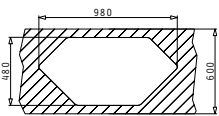

GRANITE COLOURS

Carton box includes: Waste valves & space saver siphon.

PROPOSED TAP

SUITABLE ACCESSORIES

● PYRAGRANITE PETRA

PYRAGRANITE PETRA CORNER (100X50) 1 1/2B 2D

Sink Dimensions: 1000 x 500mm  
 Bowl Dimensions: 155 x 350 x 130mm / 325 x 410 x 220mm  
 Minimum Base Unit: **60cm**  
 Bowl Overflow