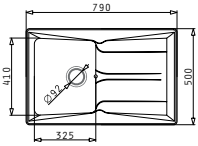

PYRAMIS
STAINLESS STEEL SINKS
PYRAGRANITE

PYRAGRANITE PETRA (79X50) 1B 1D

Sink Dimensions: 790 x 500mm
Bowl Dimensions: 325 x 410 x 210mm
Minimum Base Unit: **45cm**
Bowl Overflow

Cutout template supplied in packaging

Colour	Ar. Number	Waste	Packaging
WHITE	077200001	Ø92mm	1 Item/Carton Box
GREY	077200601	Ø92mm	1 Item/Carton Box
BEIGE	077200301	Ø92mm	1 Item/Carton Box
SAND	077200701	Ø92mm	1 Item/Carton Box
BLACK	077201001	Ø92mm	1 Item/Carton Box
GRAPHITE	077200101	Ø92mm	1 Item/Carton Box

Carton box includes: Waste valve & space saver siphon.

PROPOSED TAP

SUITABLE ACCESSORIES

PYRAGRANITE PETRA (79X50) 2B

Sink Dimensions: 790 x 500mm
Bowl Dimensions: 335 x 410 x 210mm / 335 x 410 x 210mm
Minimum Base Unit: **80cm**
Bowl Overflow

Cutout template supplied in packaging

Colour	Ar. Number	Wastes	Packaging
WHITE	077300001	Ø92mm, Ø92mm	1 Item/Carton Box
GREY	077300601	Ø92mm, Ø92mm	1 Item/Carton Box
BEIGE	077300301	Ø92mm, Ø92mm	1 Item/Carton Box
SAND	077300701	Ø92mm, Ø92mm	1 Item/Carton Box
BLACK	077301001	Ø92mm, Ø92mm	1 Item/Carton Box
GRAPHITE	077300101	Ø92mm, Ø92mm	1 Item/Carton Box

Carton box includes: Waste valves & space saver siphon.

PROPOSED TAP

SUITABLE ACCESSORIES