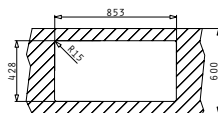

FLUSHMOUNT INSTALLATION

Cutout template supplied in packaging

Finish	Installation Type	Ar. Number	Wastes	Packaging
SMOOTH	UNDERMOUNT	100097401	Ø92mm, Ø92mm	1 Item/Carton Box
SMOOTH	FLUSHMOUNT	100097601	Ø92mm, Ø92mm	1 Item/Carton Box

Carton box includes: Waste valves & space saver siphon.