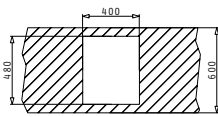

# TETRAGON INSET SERIES

PYRAGRANITE SINKS

PYRAGRANITE SINKS

● PYRAGRANITE TETRAGON

PYRAGRANITE TETRAGON (41X50) 1B

Sink Dimensions: 410 x 500mm  
 Bowl Dimensions: 340 x 400 x 200mm  
 Minimum Base Unit: 40cm  
 Bowl Overflow