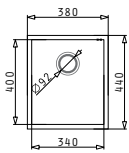

Outer Dimensions: 380 x 440mm
Bowl Dimensions: 340 x 400 x 200mm
Minimum Base Unit: 40cm
Bowl Overflow

Cutout template supplied in packaging

Colour	Ar. Number	Waste	Packaging
CHROME	076900901	Ø92mm	1 Item/Carton Box
GRAPHITE	076900101	Ø92mm	1 Item/Carton Box
ALUMINIUM	076900801	Ø92mm	1 Item/Carton Box
TITANIUM	076901201	Ø92mm	1 Item/Carton Box

Carton box includes: Waste valve & space saver siphon.