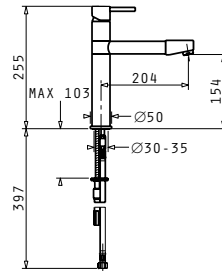

● ROTA

CLASSIC Single lever mixer tap with ceramic disk mechanism