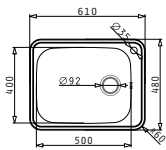

PYRAMIS

STAINLESS STEEL SINKS

CLASSIC

SPACE PLUS 1B

Sink Dimensions: 610 x 480mm
Bowl Dimensions: 500 x 400 x 200mm
Minimum Base Unit: 60cm
Bowl Overflow

Finish	Ar. Number	Tap Holes	Waste	Packaging
SMOOTH	108717401	1 Tap Hole	Ø92mm	Sleeve
LINEN	108722401	1 Tap Hole	Ø92mm	Sleeve

PROPOSED TAP

SUITABLE ACCESSORIES
SUITABLE WASTE FITTINGS

521097901 Pop Up Waste Valve Ø92 with Bowl Overflow	521097301 Waste Valve Ø92 with Bowl Overflow	521058301 Space Saver Siphon for Sinks with 1 Bowl	521055801 Siphon for Sinks with 1 Bowl

SPACE PLUS 1B 1D

Sink Dimensions: 960 x 480mm
Bowl Dimensions: 500 x 400 x 200mm
Minimum Base Unit: 60cm
Bowl Overflow

Finish	Ar. Number	Bowl Position	Waste	Packaging
SMOOTH	108738801	Reversible 1+1 Tap Holes	Ø92mm	Sleeve
LINEN	108761701	Reversible 1+1 Tap Holes	Ø92mm	Sleeve

PROPOSED TAP

SUITABLE ACCESSORIES
SUITABLE WASTE FITTINGS

521097901 Pop Up Waste Valve Ø92 with Bowl Overflow	521097301 Waste Valve Ø92 with Bowl Overflow	521058301 Space Saver Siphon for Sinks with 1 Bowl	521055801 Siphon for Sinks with 1 Bowl

SPACE PLUS 2B

Sink Dimensions: 960 x 480mm
Bowl Dimensions: 500 x 400 x 200mm / 365 x 335 x 150mm
Minimum Base Unit: 90cm
Bowl Overflow

Finish	Ar. Number	Tap Holes	Wastes	Packaging
SMOOTH	108716401	1 Tap Hole	Ø92mm, Ø92mm	Sleeve
LINEN	108722901	1 Tap Hole	Ø92mm, Ø92mm	Sleeve

PROPOSED TAP

SUITABLE ACCESSORIES
SUITABLE WASTE FITTINGS

521097901 Pop Up Waste Valve Ø92 with Bowl Overflow	521097301 Waste Valve Ø92 with Bowl Overflow	521097201 Waste Valve Ø92	521058501 Space Saver Siphon for Sinks with 2 Bowls of unequal depth	521055201 Siphon for Sinks with 2 Bowls of unequal depth