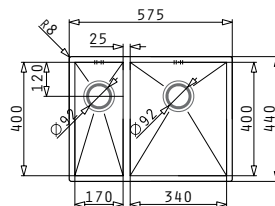

FLUSHMOUNT INSTALLATION

Cutout template supplied in packaging

Finish	Installation Type	Ar. Number	Wastes	Packaging
BRUSHED	UNDERMOUNT	100091430	Ø92mm, Ø92mm	1 Item/ Carton Box
BRUSHED	FLUSHMOUNT	100091701	Ø92mm, Ø92mm	1 Item/ Carton Box

Carton box includes: Waste valves & space saver siphon.