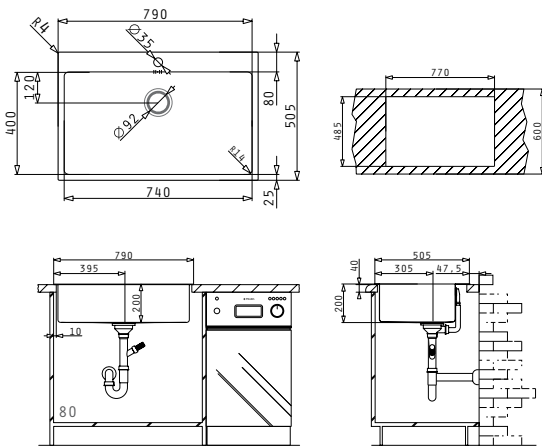

Finish	Ar. Number	Tap Holes	Waste	Packaging
SMOOTH	100098301	1 Tap Hole	Ø92mm	1 Item/Carton Box
Carton box includes: Waste valve & siphon.				
Available from June 2009				

Sink Dimensions: 790 x 505mm
Bowl Dimensions: 740 x 400 x 200mm
Minimum Base Unit: **80cm**
Bowl Overflow