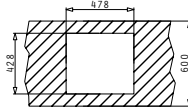

FLUSHMOUNT INSTALLATION

Cutout template supplied in packaging

Finish	Installation Type	Ar. Number	Waste	Packaging
BRUSHED	UNDERMOUNT	100090301	Ø92mm	1 Item/Carton Box
BRUSHED	FLUSHMOUNT	100090901	Ø92mm	1 Item/Carton Box

Carton box includes: Waste valve.

043000201 Glass Chopping Board

043000701 Steel Colander

521101701 Waste Valve Ø92 with Bowl Overflow

521090201 Pop Up Waste Valve Ø92 with Bowl Overflow