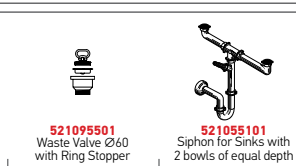

SUITABLE WASTE FITTINGS