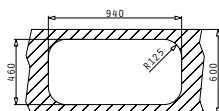

Sink Dimensions: 960 x 480mm
Bowl Dimensions: 400 x 400 x 200mm / 400 x 400 x 200mm
Minimum Base Unit: 90cm
Bowl Overflow