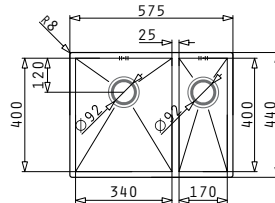

FLUSHMOUNT INSTALLATION

Cutout template supplied in packaging

Finish	Installation Type	Ar. Number	Wastes	Packaging
BRUSHED	UNDERMOUNT	100091530	Ø92mm, Ø92mm	1 Item/ Carton Box
BRUSHED	FLUSHMOUNT	100091801	Ø92mm, Ø92mm	1 Item/ Carton Box

Carton box includes: Waste valves & space saver siphon.