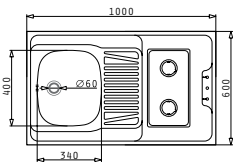

Finish	Ar. Number	Bowl Position	Waste	Packaging
SMOOTH	<b>100109201</b>	Reversible	Ø60mm	Sleeve

PROPOSED TAP

ACCESSORIES

WASTE VALVES & SIPHON

PANTRY 1B 1D WITH 2 EQUAL GAS HOBS 120X60X5,5cm  
(GAS HOBS ARE NON INCLUDED)