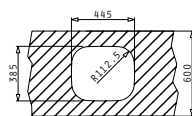

Finish	Ar. Number	Waste	Packaging
SMOOTH	100080101	Ø92mm	10 Items/Carton Box
SMOOTH	100080001	Ø60mm	10 Items/Carton Box

  ADORNO PROPOSED TAP	 525004701 Wooden Chopping Board	 525004201 Steel Basket	 525000401 White Basket
	  521097301 Waste Valve Ø92 with Bowl Overflow	 521099801 Waste Valve Ø60 with Bowl Overflow	 521055801 Siphon for Sinks with 1 Bowl

SUITABLE ACCESSORIES
SUITABLE WASTE FITTINGS