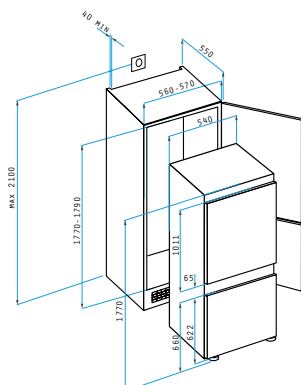

BUILT-IN REFRIGERATOR-FREEZER BBI 177

Dimensions: 177x54x55cm

3 adjustable tempered glass shelves

2 vegetable drawers

Capacity: 264lt

Refrigerator: 189lt

Freezer: 75lt

Energy Efficiency Class A

Energy Consumption 1,00kW / 24h

Climatic Class: Normal

Noise level: 41db

Function light indicator

4 star rating

Automatic Fridge Defrosting

Temperature rise warning

Reversible door