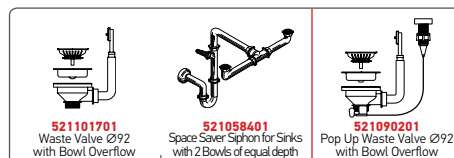

SUITABLE ACCESSORIES

SUITABLE WASTE FITTINGS