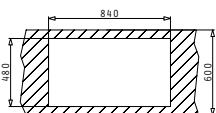

GRANITE COLOURS

Carton box includes: Waste valve & space saver siphon.

PROPOSED TAP

SUITABLE ACCESSORIES

PYRAGRANITE PETRA (86X50) 2B

Sink Dimensions: 860 x 500mm  
 Bowl Dimensions: 350 x 410 x 210mm / 350 x 410 x 210mm  
 Minimum Base Unit: 90cm  
 Bowl Overflow