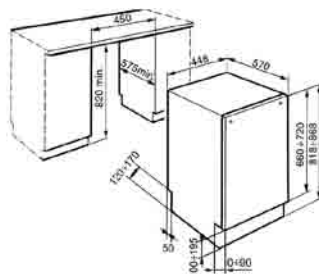

DISHWASHER DWB 45FI

Ar. Number

033000201

- Dimensions: 45cm
- Type: Fully Integrated
- Capacity: 10 Place Settings
- Panel Color: Black
- Decibels: 50
- Program Temperatures: 45°-55°-65°-70°
- Program Delay Electronic Timer: 3-6-9 Hours
- Full Aqua Stop System
- Operation Switch: Electronic
- Program Indication: Electronic
- Number of Programs: 10
- Additional Programs Button
- On/Off Function Light
- Rinsing Light
- Salt Light
- Inox Filter
- Water Softener System
- Steam Protection
- Energy Efficiency Class: A