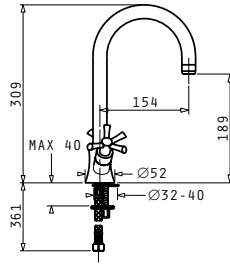

PYRAMIS
KITCHEN TAPS
CLASSIC

● **ALEGRETO**

CLASSIC Two lever mixer tap with ceramic disks