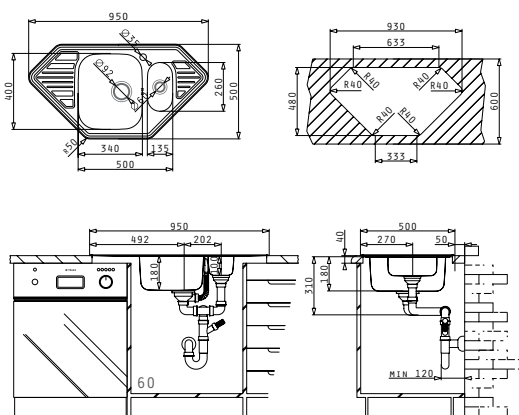

# CORNER CLASSIC

MEDUSA CORNER 1 1/2B 2D

Finish	Ar. Number	Tap Holes	Wastes	Packaging
SMOOTH	<b>108757501</b>	1 Tap Hole	Ø92mm, Ø60mm	Sleeve

Sink Dimensions: 950 x 500mm  
 Bowl Dimensions: 340 x 400 x 180mm / 135 x 260 x 100mm  
 Minimum Base Unit: **60cm**  
 Bowl Overflow