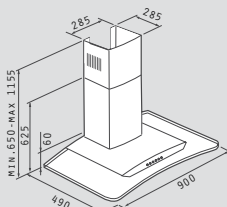

- Inox & Safety Glass
- 90cm
- Extraction Rate: 800m³/h
- Decibel: 51

- Turbo Motor 250W
- 2 Halogen Lamps
- Electronic Buttons

065099701
Carbon Filters