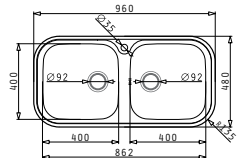

Finish	Ar. Number	Tap Holes	Wastes	Packaging
SMOOTH	108718201	1 Tap Hole	Ø92mm, Ø92mm	Sleeve
LINEN	108723301	1 Tap Hole	Ø92mm, Ø92mm	Sleeve

ALLEGRETO

PROPOSED TAP

525005201
Wooden Chopping Board

525004001
Steel Basket

521097901
Pop Up Waste Valve Ø92 with Bowl Overflow

521097301
Waste Valve Ø92 with Bowl Overflow

521097201
Waste Valve Ø92

521058401
Space Saver Siphon for Sinks with 2 Bowls of equal depth

521055101
Siphon for Sinks with 2 Bowls of equal depth

SUITABLE ACCESSORIES
SUITABLE WASTE FITTINGS