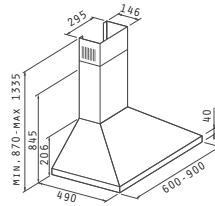

PYRAMIS
COOKERHOODS
CLASSIC

SQUARE CHIMNEY TURBO

CLASSIC

Ar. Number

Size

065007701

90cm

065007601

60cm

- Inox
- 90cm / 60cm
- Extraction Rate: 800m³/h
- Decibel: 55
- Turbo Motor/250W
- Halogen Lamps
- Push Buttons

065099801
Carbon Filters