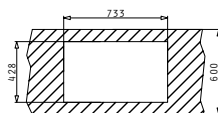

FLUSHMOUNT INSTALLATION

Cutout template supplied in packaging

Finish	Installation Type	Ar. Number	Wastes	Packaging
BRUSHED	UNDERMOUNT	100091330	Ø92mm, Ø92mm	1 Item/ Carton Box
BRUSHED	FLUSHMOUNT	100091901	Ø92mm, Ø92mm	1 Item/ Carton Box

Carton box includes: Waste valves & space saver siphon.