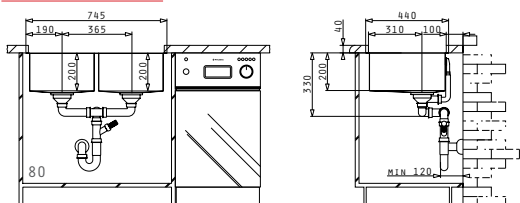

UNDERMOUNT INSTALLATION