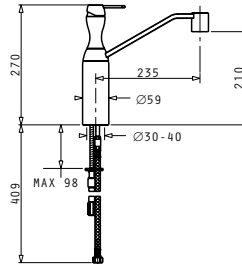

PYRAMIS
KITCHEN TAPS
ELEGANT

● BRIOZO

ELEGANT Single lever mixer tap of exceptional design with ceramic disk mechanism

Type	Product Code
CHROME	095021001