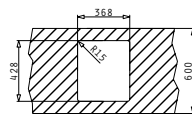

#### ASTRIS (34X40) 1B

Outer Dimensions: 380 x 440mm  
 Bowl Dimensions: 340 x 400 x 200mm  
 Minimum Base Unit: **40cm**  
 Bowl Overflow

UNDERMOUNT INSTALLATION

Cutout template supplied in packaging

FLUSHMOUNT INSTALLATION