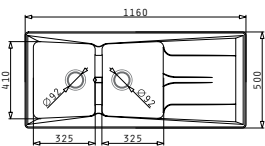

GRANITE COLOURS

Carton box includes: Waste valves & space saver siphon.

PROPOSED TAP

SUITABLE ACCESSORIES

**PYRAGRANITE PETRA (116X50) 2B 1D**

Sink Dimensions: 1160 x 500mm  
Bowl Dimensions: 325 x 410 x 210mm / 325 x 410 x 210mm  
Minimum Base Unit: **80cm**  
Bowl Overflow