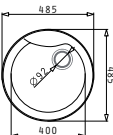

Colour	Ar. Number	Waste	Packaging
WHITE	073910001	Ø92mm	1 Item/Carton Box
GREY	073910601	Ø92mm	1 Item/Carton Box
BEIGE	073910301	Ø92mm	1 Item/Carton Box
SAND	073910701	Ø92mm	1 Item/Carton Box
BLACK	073911001	Ø92mm	1 Item/Carton Box
GRAPHITE	073910101	Ø92mm	1 Item/Carton Box

Granite Colours

Carton box includes: Waste valve & space saver siphon.