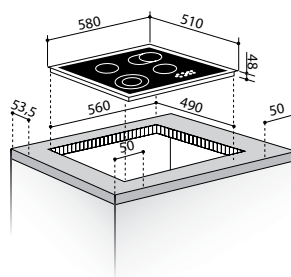

HOB 58HL 631 TOUCH

INDEPENDENT

Ar. Number

030025101

6 Ceramic Hi - Light Hobs:

Ø120 / 210mm, 700 / 2100W

Ø145mm / 1200W

Ø140 / 250mm, 1000 / 1800W

Ø145mm / 1200W

Dimensions: 580 x 510mm

Touch Controls

9 Function Levels

Safety Lock

Residual Heat Indicator

Timer

Inox Frame