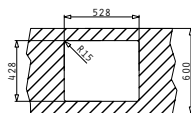

ASTRIS (50X40) 1B

Outer Dimensions: 540 x 440mm  
 Bowl Dimensions: 500 x 400 x 200mm  
 Minimum Base Unit: 60cm  
 Bowl Overflow

UNDERMOUNT INSTALLATION

Cutout template supplied in packaging

FLUSHMOUNT INSTALLATION