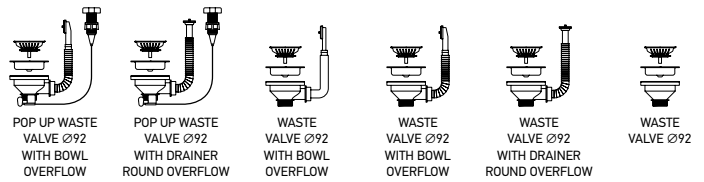

PREMIUM	521097901	521100301	521101701	521097301	521097501	521097201
DIONE						
DIONE (59X46) 1 1/2B UM LH	●		●			●
DIONE (59X46) 1 1/2B UM RH	●		●			●
DIONE (65X40) 1 1/2B UM LH	●		●			●
DIONE (65X40) 1 1/2B UM RH	●		●			●
DIONE (77X46) 2B UM	●		●			●
DIONE (84X46) 2B UM LH	●		●			●
DIONE (84X46) 2B UM RH	●		●			●
DIONE (85X46) 2B UM LH	●		●			●
DIONE (85X46) 2B UM RH	●		●			●
AMALTIA						
AMALTIA (62X50) 1 1/1B	●			●		●
AMALTIA (79X50) 1B 1D	●			●		●
AMALTIA (79X50) 2B	●			●		●
AMALTIA (86X50) 1B 1D	●			●		●
AMALTIA (86X50) 2B	●			●		●
AMALTIA (100X50) 1 1/2B 1D	●			●		●
AMALTIA EXTRA (100X50) 1 1/2B 1D	●			●		●
AMALTIA (116X50) 2B 1D	●			●		●
AMALTIA PLUS						
AMALTIA PLUS (86X50) 2B	●			●		●
AMALTIA PLUS (100X50) 1B 1D	●			●		●
AMALTIA PLUS (116X50) 2B 1D LH	●			●		●
AMALTIA PLUS (116X50) 2B 1D RH	●			●		●
ARIADNE						
ARIADNE (79X50) 1B 1D	●			●		●
ARIADNE (86X50) 1B 1D	●			●		●
ARIADNE (100X50) 1 1/2B 1D	●			●		●
ARIADNE (116X50) 2B 1D	●			●		●
TITAN						
TITAN 1B	●			●		●
TITAN 1B 1D	●			●		●
DIMITRA						
DIMITRA LH		●			●	●
DIMITRA RH		●			●	●
CELESTE						
CELESTE LH	●			●●		
CELESTE RH	●			●●