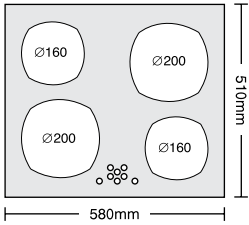

Ar. Number

030051901

4 Induction Hobs:

∅200mm, 2300W

∅160mm, 1400W

∅200mm, 2300W

∅160mm, 1400W

Dimensions: 580 x 510mm

Touch Controls

9 Function Levels

Safety Lock

Residual Heat Indicator

Timer

Overflow Safety Device

Rapid Heating

Beveled Frame