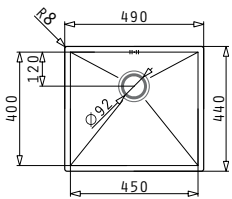

TETRAGON (45X40) 1B

Outer Dimensions: 490 x 440mm
Bowl Dimensions: 450 x 400 x 200mm
Minimum Base Unit: 50cm
Bowl Overflow

Finish	Installation Type	Ar. Number	Waste	Packaging
BRUSHED	UNDERMOUNT	100090301	Ø92mm	1 Item/Carton Box
BRUSHED	FLUSHMOUNT	100090901	Ø92mm	1 Item/Carton Box

Carton box includes: Waste valve.

043000201 Glass Chopping Board

043000701 Steel Colander

521101701 Waste Valve Ø92 with Bowl Overflow

521090201 Pop Up Waste Valve Ø92 with Bowl Overflow

TETRAGON (50X40) 1B

Outer Dimensions: 540 x 440mm
Bowl Dimensions: 500 x 400 x 200mm
Minimum Base Unit: 60cm
Bowl Overflow

Finish	Installation Type	Ar. Number	Waste	Packaging
BRUSHED	UNDERMOUNT	100090401	Ø92mm	1 Item/Carton Box
BRUSHED	FLUSHMOUNT	100091001	Ø92mm	1 Item/Carton Box

Carton box includes: Waste valve.

043000201 Glass Chopping Board

043000701 Steel Colander

521101701 Waste Valve Ø92 with Bowl Overflow

521090201 Pop Up Waste Valve Ø92 with Bowl Overflow

TETRAGON (55X40) 1D

Outer Dimensions: 590 x 440mm
Bowl Dimensions: 550 x 400 x 18mm
Minimum Base Unit: 60cm

Finish	Installation Type	Ar. Number	Waste	Packaging
BRUSHED	UNDERMOUNT	100090501	Ø60mm	1 Item/Carton Box
BRUSHED	FLUSHMOUNT	100091101	Ø60mm	1 Item/Carton Box

Carton box includes: Waste valve.

043000201 Glass Chopping Board

521100601 Waste Valve Ø60