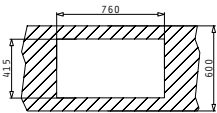

### ESSENTIAL

E78

Sink Dimensions: 780 x 435mm  
 Bowl Dimensions: 335 x 365 x 150mm / 335 x 365 x 150mm  
 Minimum Base Unit: 80cm  
 Bowl Overflow

Finish	Ar. Number	Tap Holes	Wastes	Packaging
SMOOTH	<b>100138801</b>	No Tap Holes	Ø92mm, Ø92mm	Sleeve
SMOOTH	<b>100125101</b>	No Tap Holes	Ø60mm, Ø60mm	Sleeve
LINEN	<b>100138901</b>	No Tap Holes	Ø92mm, Ø92mm	Sleeve
LINEN	<b>100138501</b>	No Tap Holes	Ø60mm, Ø60mm	Sleeve
SMOOTH	<b>100139201</b>	1 Tap Hole	Ø60mm, Ø60mm	Sleeve
LINEN	<b>100139301</b>	1 Tap Hole	Ø60mm, Ø60mm	Sleeve