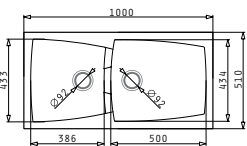

GRANITE COLOURS

METAL COLOURS

Carton box includes: Waste valve & space saver siphon.

Available from June 2009

**PYRAGRANITE CALDERA (100X51) 1 3/4B**

Sink Dimensions: 1000 x 510mm  
Bowl Dimensions: 386 x 433 x 230mm / 500 x 434 x 230mm  
Minimum Base Unit: 100cm  
Bowl Overflow