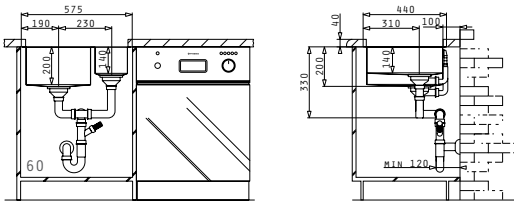

UNDERMOUNT INSTALLATION