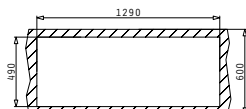

Finish	Ar. Number	Bowl Position	Waste	Packaging
SMOOTH	105043001	2 Tap Holes	Ø52mm	Sleeve

SUITABLE ACCESSORIES
SUITABLE WASTE FITTINGS