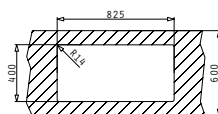

FLUSHMOUNT INSTALLATION

Cutout template supplied in packaging

Finish	Installation Type	Ar. Number	Wastes	Packaging
SMOOTH	UNDERMOUNT	100097401	Ø92mm, Ø92mm	1 Item/Carton Box
SMOOTH	FLUSHMOUNT	100097601	Ø92mm, Ø92mm	1 Item/Carton Box

Carton box includes: Waste valves & space saver siphon.