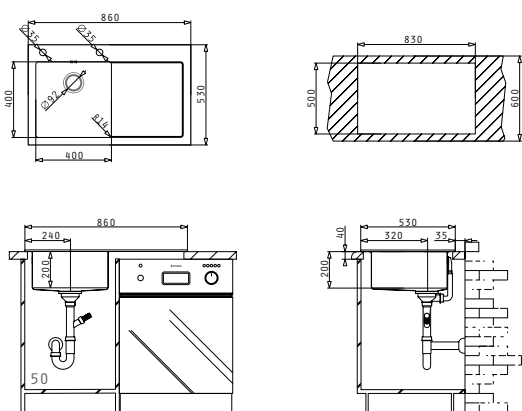

Box includes: Pop up waste valve & siphon.

PROPOSED TAP

SUITABLE ACCESSORIES

INCLUDED WASTE FITTINGS

CRYSTALON (86X53) 1B 1D WHITE LH

extra white!

Sink Dimensions: 860 x 530mm  
 Bowl Dimensions: 400 x 400 x 200mm  
 Minimum Base Unit: 50cm  
 Bowl Overflow