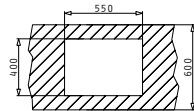

UNDERMOUNT INSTALLATION

Cutout template supplied in packaging