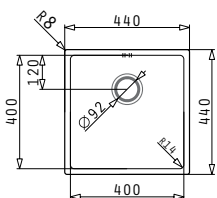

PYRAMIS

STAINLESS STEEL SINKS

ELEGANT

ASTRIS (17X40) 1B

Outer Dimensions: 210 x 440mm
Bowl Dimensions: 170 x 400 x 140mm
Minimum Base Unit: **30cm**
Bowl Overflow

Cutout template supplied in packaging

Finish	Installation Type	Ar. Number	Waste	Packaging
SMOOTH	UNDERMOUNT	100095101	Ø92mm	1 Item/Carton Box
SMOOTH	FLUSHMOUNT	100096101	Ø92mm	1 Item/Carton Box

Carton box includes: Waste valve.

SUITABLE ACCESSORIES

INCLUDED WASTE FITTINGS

SUITABLE WASTE FITTINGS

ASTRIS (34X40) 1B

Outer Dimensions: 380 x 440mm
Bowl Dimensions: 340 x 400 x 200mm
Minimum Base Unit: **40cm**
Bowl Overflow

Cutout template supplied in packaging

Finish	Installation Type	Ar. Number	Waste	Packaging
SMOOTH	UNDERMOUNT	100095001	Ø92mm	1 Item/Carton Box
SMOOTH	FLUSHMOUNT	100096201	Ø92mm	1 Item/Carton Box

Carton box includes: Waste valve.

SUITABLE ACCESSORIES

INCLUDED WASTE FITTINGS

SUITABLE WASTE FITTINGS

ASTRIS (40X40) 1B

Outer Dimensions: 440 x 440mm
Bowl Dimensions: 400 x 400 x 200mm
Minimum Base Unit: **45cm**
Bowl Overflow

Cutout template supplied in packaging

Finish	Installation Type	Ar. Number	Waste	Packaging
SMOOTH	UNDERMOUNT	100095201	Ø92mm	1 Item/Carton Box
SMOOTH	FLUSHMOUNT	100096301	Ø92mm	1 Item/Carton Box

Carton box includes: Waste valve.

SUITABLE ACCESSORIES

INCLUDED WASTE FITTINGS

SUITABLE WASTE FITTINGS