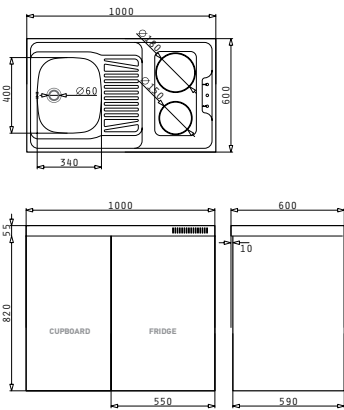

PYRAMIS
ELECTRICAL APPLIANCES
MINIKITCHENS-PANTRIES

WOODEN MK (100X60)