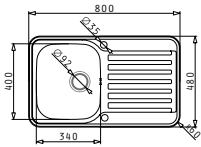

# SPACE SERIES

CLASSIC

SPACE MINI 1B 1D

Sink Dimensions: 800 x 480mm  
 Bowl Dimensions: 340 x 400 x 180mm  
 Minimum Base Unit: 45cm  
 Bowl Overflow

Finish	Ar. Number	Bowl Position	Waste	Packaging
SMOOTH	<b>108745001</b>	Reversible 1+1 Tap Holes	Ø92mm	Sleeve