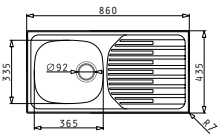

SUITABLE ACCESSORIES  
SUITABLE WASTE FITTINGS

ET33 FORK

Sink Dimensions: 860 x 435mm  
 Bowl Dimensions: 365 x 335 x 150mm  
 Minimum Base Unit: 45cm  
 Bowl Overflow

Finish	Ar. Number	Bowl Position	Waste	Packaging
SMOOTH	<b>100145301</b>	Reversible No Tap Holes	Ø92mm	Sleeve
SMOOTH	<b>100128701</b>	Reversible No Tap Holes	Ø60mm	Sleeve
LINEN	<b>100145401</b>	Reversible No Tap Holes	Ø92mm	Sleeve
LINEN	<b>100128801</b>	Reversible No Tap Holes	Ø60mm	Sleeve