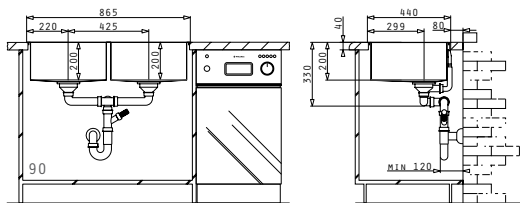

FLUSHMOUNT INSTALLATION