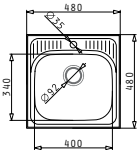

Finish	Ar. Number	Tap Holes	Waste	Packaging
SMOOTH	105054401	1 Tap Hole	Ø92mm	Sleeve
SMOOTH	105054201	1 Tap Hole	Ø60mm	Sleeve
LINEN	105054501	1 Tap Hole	Ø92mm	Sleeve
LINEN	105054301	1 Tap Hole	Ø60mm	Sleeve

  MEZZO	 PROPOSED TAP	 525004701 Wooden Chopping Board		
		  521097301 Waste Valve Ø92 with Bowl Overflow	 521099801 Waste Valve Ø60 with Bowl Overflow	 521055801 Siphon for Sinks with 1 Bowl

SUITABLE ACCESSORIES
SUITABLE WASTE FITTINGS