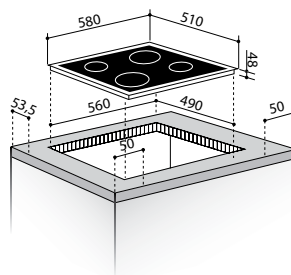

HOB 58HL 400 PLUS

COMBINED

Ar. Number

030027501

4 Ceramic Hi - Light Hobs:

Ø180mm, 1800W

Ø145mm, 1200W

Ø180mm, 1800W

Ø145mm, 1200W

Dimensions: 580 x 510mm

7 Function Levels

Residual Heat Indicator

Inox Frame