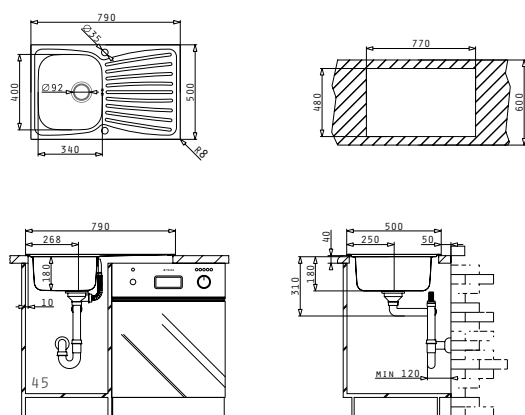

# ARIADNE SERIES

PREMIUM

ARIADNE (79X50) 1B 1D

Sink Dimensions: 790 x 500mm  
 Bowl Dimensions: 340 x 400 x 180mm  
 Minimum Base Unit: 45cm  
 Bowl Overflow

Finish	Ar. Number	Tap Holes	Waste	Packaging
SMOOTH	<b>107131601</b>	Left Hand Bowl 1 Tap Hole	Ø92mm	Sleeve
SMOOTH	<b>107131501</b>	Right Hand Bowl 1 Tap Hole	Ø92mm	Sleeve
SMOOTH	<b>107136901</b>	Reversible 1+1 Tap Holes	Ø92mm	Sleeve