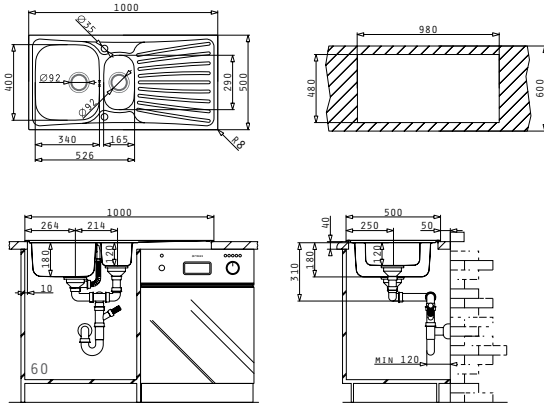

## ARIADNE (100X50) 1 1/2B 1D

Sink Dimensions: 1000 x 500mm  
 Bowl Dimensions: 340 x 400 x 180mm / 165 x 290 x 120mm  
 Minimum Base Unit: 60cm  
 Bowl Overflow

Finish	Ar. Number	Bowl Position	Wastes	Packaging
SMOOTH	<b>107132001</b>	Left Hand Bowl 1 Tap Hole	Ø92mm, Ø92mm	Sleeve
SMOOTH	<b>107131901</b>	Right Hand Bowl 1 Tap Hole	Ø92mm, Ø92mm	Sleeve
SMOOTH	<b>107136501</b>	Reversible 1+1 Tap Holes	Ø92mm, Ø92mm	Sleeve