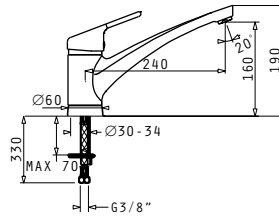

● **ADORNO**

CLASSIC Single lever mixer tap with ceramic disks

Type

Product Code

CHROME	095141001

SATIN	095141101

WHITE	095142201

GREY	095142401

BEIGE	095142301

SAND	095142701

BLACK	095142601

GRAPHITE	095142501

GRANITE COLOURS