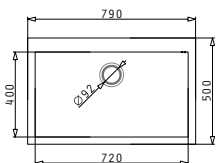

Carton box includes: Waste valve & space saver siphon.

PROPOSED TAP

PYRAGRANITE TETRAGON (79X50) 1B

Sink Dimensions: 790 x 500mm  
 Bowl Dimensions: 720 x 400 x 200mm  
 Minimum Base Unit: 80cm  
 Bowl Overflow