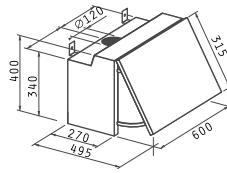

PYRAMIS
COOKERHOODS
ESSENTIAL

FOLDING INTEGRATED WITH METALLIC FILTERS

ESSENTIAL

Ar. Number

Type

065012501

WHITE

065012601

BROWN

White / Brown

60cm

Extraction Rate: 450m³/h

Decibel: 53

Motor: 2 X 110W

Metallic Filters

Sliding Buttons

065099801
Carbon Filters