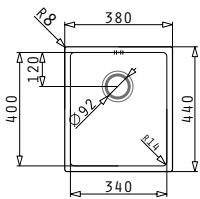

#### ASTRIS (34X40) 1B

Outer Dimensions: 380 x 440mm  
 Bowl Dimensions: 340 x 400 x 200mm  
 Minimum Base Unit: **40cm**  
 Bowl Overflow

UNDERMOUNT INSTALLATION

Cutout template supplied in packaging

FLUSHMOUNT INSTALLATION