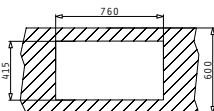

PROPOSED TAP

Finish	Ar. Number	Bowl Position	Waste	Packaging
SMOOTH	100138601	Reversible No Tap Holes	Ø92mm	Sleeve
SMOOTH	100125001	Reversible No Tap Holes	Ø60mm	Sleeve
LINEN	100138701	Reversible No Tap Holes	Ø92mm	Sleeve
LINEN	100138401	Reversible No Tap Holes	Ø60mm	Sleeve
SMOOTH	100146201	Left Hand Bowl 1 Tap Hole	Ø60mm	Sleeve
SMOOTH	100146001	Right Hand Bowl 1 Tap Hole	Ø60mm	Sleeve
LINEN	100146301	Left Hand Bowl 1 Tap Hole	Ø60mm	Sleeve
LINEN	100146101	Right Hand Bowl 1 Tap Hole	Ø60mm	Sleeve