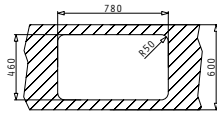

# SPACE SERIES

CLASSIC

SPACE MINI 1B 1D

Sink Dimensions: 800 x 480mm  
 Bowl Dimensions: 340 x 400 x 180mm  
 Minimum Base Unit: 45cm  
 Bowl Overflow

Finish	Ar. Number	Bowl Position	Waste	Packaging
SMOOTH	<b>108745001</b>	Reversible 1+1 Tap Holes	Ø92mm	Sleeve