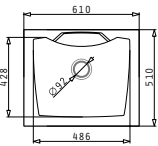

Cutout template supplied in packaging

PROPOSED TAP