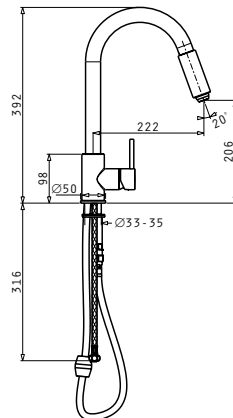

● SPANIATO

PREMIUM

Single lever mixer tap with ceramic disk mechanism & extractable shower

Type

Product Code

CHROME

095091001