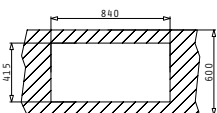

PYRAMIS

STAINLESS STEEL SINKS

ESSENTIAL

E78

Sink Dimensions: 780 x 435mm
Bowl Dimensions: 335 x 365 x 150mm / 335 x 365 x 150mm
Minimum Base Unit: 80cm
Bowl Overflow

Finish	Ar. Number	Tap Holes	Wastes	Packaging
SMOOTH	100138801	No Tap Holes	Ø92mm, Ø92mm	Sleeve
SMOOTH	100125101	No Tap Holes	Ø60mm, Ø60mm	Sleeve
LINEN	100138901	No Tap Holes	Ø92mm, Ø92mm	Sleeve
LINEN	100138501	No Tap Holes	Ø60mm, Ø60mm	Sleeve
SMOOTH	100139201	1 Tap Hole	Ø60mm, Ø60mm	Sleeve
LINEN	100139301	1 Tap Hole	Ø60mm, Ø60mm	Sleeve

SUITABLE ACCESSORIES
SUITABLE WASTE FITTINGS

CA1

Sink Dimensions: 860 x 435mm
Bowl Dimensions: 365 x 335 x 150mm
Minimum Base Unit: 50cm
Drainer Overflow

Finish	Ar. Number	Bowl Position	Waste	Packaging
SMOOTH	100124101	Reversible No Tap Holes	Ø92mm	Sleeve
SMOOTH	100120401	Reversible No Tap Holes	Ø60mm	Sleeve

SUITABLE ACCESSORIES
SUITABLE WASTE FITTINGS