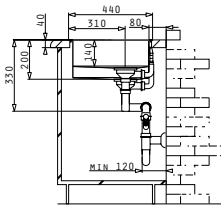

FLUSHMOUNT INSTALLATION

Cutout template supplied in packaging

Finish	Installation Type	Ar. Number	Wastes	Packaging
SMOOTH	UNDERMOUNT	100096901	Ø92mm, Ø92mm	1 Item/Carton Box
SMOOTH	FLUSHMOUNT	100097101	Ø92mm, Ø92mm	1 Item/Carton Box

Carton box includes: Waste valves & space saver siphon.