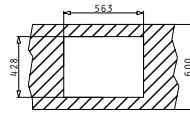

FLUSHMOUNT INSTALLATION

Cutout template supplied in packaging

Finish	Installation Type	Ar. Number	Wastes	Packaging
BRUSHED	UNDERMOUNT	100091530	Ø92mm, Ø92mm	1 Item/ Carton Box
BRUSHED	FLUSHMOUNT	100091801	Ø92mm, Ø92mm	1 Item/ Carton Box

Carton box includes: Waste valves & space saver siphon.