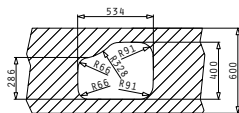

**PROPOSED TAP**  
ARMONICA

**SUITABLE ACCESSORIES**

**SUITABLE WASTE FITTINGS**

DIONE (59X46) 1 1/2B RH UM

Sink Dimensions: 590 x 456mm  
 Bowl Dimensions: 165 x 290 x 120mm / 340 x 400 x 180mm  
 Minimum Base Unit: 60cm  
 Bowl Overflow