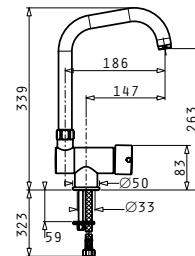

● CONTRALTO

CLASSIC Practical bending single lever mixer tap with ceramic disk mechanism, suitable for installation in front of window

Type

Product Code

CHROME

095111001