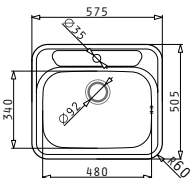

Finish	Ar. Number	Tap Holes	Waste	Packaging
SMOOTH	100081501	1 Tap Hole	Ø92mm	Sleeve
LINEN	100080901	1 Tap Hole	Ø92mm	Sleeve

  CONTRALTO PROPOSED TAP	 521097301 Waste Valve Ø92 with Bowl Overflow	 521055801 Siphon for Sinks with 1 Bowl

SUITABLE WASTE FITTINGS