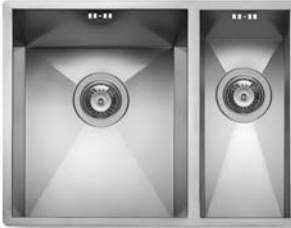

PYRAMIS STAINLESS STEEL SINKS ELEGANT

TETRAGON (57,5X44) 2B LH

Sink Dimensions: 575 x 440mm
Bowl Dimensions: 340 x 400 x 200mm / 170 x 400 x 140mm
Minimum Base Unit: 60cm
Bowl Overflow