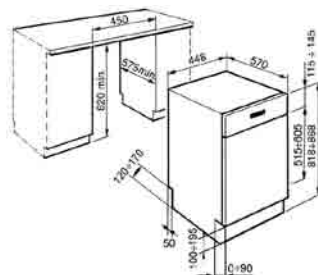

DISHWASHER DWC 45SI

Ar. Number

033000301

- Dimensions: 45cm
- Type: Partially Integrated
- Capacity: 10 Place Settings
- Panel Color: Inox
- Decibels: 52
- Program Temperatures: 55°-65°
- Full Aqua Stop System
- Operation Switch: Push-Pull Button
- Program Indication: Button
- Number of Programs: 5
- On/Off Function Light
- Salt Light
- Rinsing Light
- Inox Filter
- Water Softener System
- Steam Protection
- Energy Efficiency Class: A