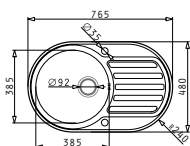

SR MINI

Sink Dimensions: 765 x 480mm
Bowl Dimensions: Ø385 x 150mm
Minimum Base Unit: 45cm
Bowl Overflow

Finish	Ar. Number	Bowl Position	Waste	Packaging
SMOOTH	100166801	Reversible No Tap Holes	Ø92mm	Sleeve
SMOOTH	100167001	Reversible 1+1 Tap Holes	Ø92mm	Sleeve
LINEN	100166901	Reversible No Tap Holes	Ø92mm	Sleeve
LINEN	100167101	Reversible 1+1 Tap Holes	Ø92mm	Sleeve

PROPOSED TAP

521097901 Pop Up Waste Valve Ø92 with Bowl Overflow	521097301 Waste Valve Ø92 with Bowl Overflow	521058301 Space Saver Siphon for Sinks with 1 Bowl	521055801 Siphon for Sinks with 1 Bowl

SUITABLE WASTE FITTINGS

SR TWIG 1B 1D

Sink Dimensions: 850 x 450mm
Bowl Dimensions: Ø360 x 150mm
Minimum Base Unit: 45cm
Bowl Overflow

Finish	Ar. Number	Bowl Position	Waste	Packaging
SMOOTH	100136501	Reversible No Tap Holes	Ø92mm	Sleeve
SMOOTH	100142601	Reversible 1+1 tap holes	Ø92mm	Sleeve
LINEN	100136601	Reversible No Tap Holes	Ø92mm	Sleeve
LINEN	100142701	Reversible 1+1 tap holes	Ø92mm	Sleeve

PROPOSED TAP

521097901 Pop Up Waste Valve Ø92 with Bowl Overflow	521097301 Waste Valve Ø92 with Bowl Overflow	521058301 Space Saver Siphon for Sinks with 1 Bowl	521055801 Siphon for Sinks with 1 Bowl

525004901
Wooden Chopping Board

SUITABLE ACCESSORIES

SUITABLE WASTE FITTINGS

SR TWIG 2B

Sink Dimensions: 850 x 450mm
Bowl Dimensions: Ø360 x 150mm / Ø360 x 150mm
Minimum Base Unit: 90cm
Bowl Overflow

Finish	Ar. Number	Bowl Position	Wastes	Packaging
SMOOTH	100137101	Reversible No Tap Holes	Ø92mm, Ø92mm	Sleeve
SMOOTH	100141401	Reversible 1 Tap Hole	Ø92mm, Ø92mm	Sleeve
LINEN	100137201	Reversible No Tap Holes	Ø92mm, Ø92mm	Sleeve
LINEN	100141501	Reversible 1 Tap Hole	Ø92mm, Ø92mm	Sleeve

PROPOSED TAP