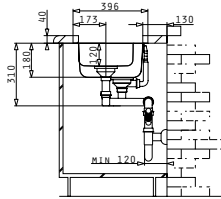

Finish	Ar. Number	Tap Holes	Wastes	Packaging
SMOOTH	109400430	No Tap Holes	Ø92mm, Ø92mm	1 Item/Carton Box

Carton box includes: Waste valves, space saver siphon & transparent colander.

INCLUDED ACCESSORIES

INCLUDED WASTE FITTINGS

UNDERMOUNT

PROPOSED TAP

SUITABLE ACCESSORIES

SUITABLE WASTE FITTINGS

525000201 Transparent Colander	100060001 Steel Colander	525004701 Wooden Chopping Board	525004201 Steel Basket	525000401 White Basket
521101701 Waste Valve Ø92 with Bowl Overflow	521097201 Waste Valve Ø92	521058501 Space Saver Siphon for Sinks with 2 Bowls of unequal depth	521097901 Pop Up Waste Valve Ø92 with Bowl Overflow