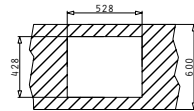

FLUSHMOUNT INSTALLATION

Cutout template supplied in packaging

Finish	Installation Type	Ar. Number	Waste	Packaging
BRUSHED	UNDERMOUNT	100090401	Ø92mm	1 Item/Carton Box
BRUSHED	FLUSHMOUNT	100091001	Ø92mm	1 Item/Carton Box

Carton box includes: Waste valve.

043000201 Glass Chopping Board

043000701 Steel Colander

521101701 Waste Valve Ø92 with Bowl Overflow

521090201 Pop Up Waste Valve Ø92 with Bowl Overflow