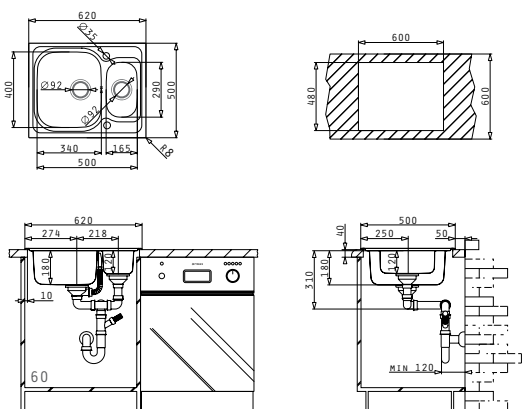

# AMALTA SERIES

PREMIUM

AMALTIA (62X50) 1 1/2B

Sink Dimensions: 620 x 500mm  
 Bowl Dimensions: 340 x 400 x 180mm / 165 x 290 x 120mm  
 Minimum Base Unit: 60cm  
 Bowl Overflow

Finish	Ar. Number	Bowl Position	Wastes	Packaging
SMOOTH	107123301	Reversible 1+1 Tap Holes	Ø92mm, Ø92mm	Sleeve
LINEN	107123401	Reversible 1+1 Tap Holes	Ø92mm, Ø92mm	Sleeve