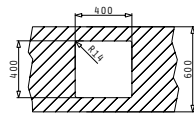

#### ASTRIS (40X40) 1B

Outer Dimensions: 440 x 440mm  
 Bowl Dimensions: 400 x 400 x 200mm  
 Minimum Base Unit: **45cm**  
 Bowl Overflow

UNDERMOUNT INSTALLATION

Cutout template supplied in packaging

FLUSHMOUNT INSTALLATION