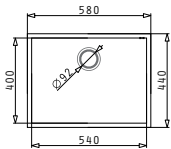

Carton box includes: Waste valve & space saver siphon.

PROPOSED TAP

PYRAGRANITE TETRAGON UNDERMOUNT (54X40) 1B

Outer Dimensions: 580 x 440mm  
 Bowl Dimensions: 540 x 400 x 200mm  
 Minimum Base Unit: 60cm  
 Bowl Overflow