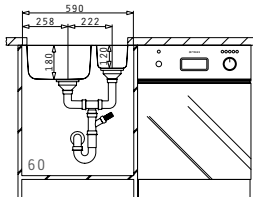

# DIONE SERIES

PREMIUM

DIONE (59X46) 1 1/2B LH UM

Sink Dimensions: 590 x 456mm  
 Bowl Dimensions: 340 x 400 x 180mm / 165 x 290 x 120mm  
 Minimum Base Unit: 60cm  
 Bowl Overflow

Cutout template supplied in packaging