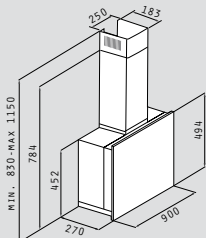

Inox & Black Safety Glass

90cm

Extraction Rate: 800m³/h

Decibel: 54

Turbo Motor 250W

2 Halogen Lamps

Touch Controls

065099801
Carbon Filters