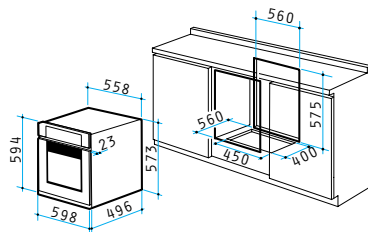

OVEN 60CO 150 INOX

COMBINED

Ar. Number

034008301

Dimensions: 600 x 600 x 520mm

8 Functions

Capacity: 53 litres

Push Pull Buttons

Double Glazed Door

Removable Inner Glass

Cooling Fan

2 Trays (45mm)

1 Grid

Side Racks

Antispot Treated

Easy to Clean Enamelled Cavity

Energy Efficiency Class A