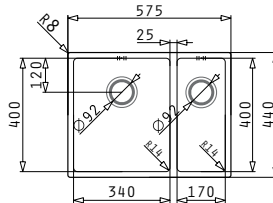

UNDERMOUNT INSTALLATION