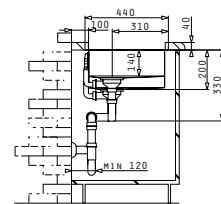

UNDERMOUNT INSTALLATION