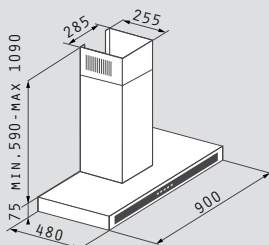

Inox

90cm

Extraction Rate: 800m³/h

Decibel: 55

Turbo Motor 250W

2 Halogen Lamps

Touch Control Buttons

065099701
Carbon Filters