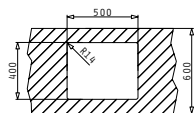

ASTRIS (50X40) 1B

Outer Dimensions: 540 x 440mm  
 Bowl Dimensions: 500 x 400 x 200mm  
 Minimum Base Unit: 60cm  
 Bowl Overflow

UNDERMOUNT INSTALLATION

Cutout template supplied in packaging

FLUSHMOUNT INSTALLATION