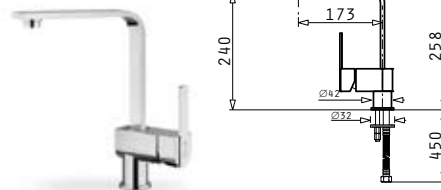

ESPRESSIVO

Single lever mixer tap with ceramic disk mechanism