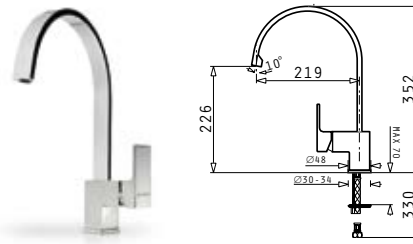

SIPHON 1B
Siphon for sinks with 1 bowl

SIPHON 2B
Siphon for sinks with 1 1/2B

SIPHON 1 1/2B
Siphon for sinks with 2B

SIPHON 2 1/2B
Siphon for sinks with 2 1/2 bowls

CLASSIC

Power: 375W (1/2HP)
Diameter (mm): 179,9
Weight (kg): 3,8
Height (mm): 356,6
Motor Type: Magnetic
Volume Capacity (ml): 1100
Rotation Speed (r/min): 2600
Main Body Material: Antibacterial - Synthetic
Knife Material: Stainless Steel

ALTISSIMO

Single lever mixer tap with ceramic disk mechanism

ESPRESSIVO

Single lever mixer tap with ceramic disk mechanism

RISOLUTO

Single lever mixer tap with ceramic disk mechanism

CRESENTO

Single lever mixer tap with ceramic disc mechanism & pull-out spray