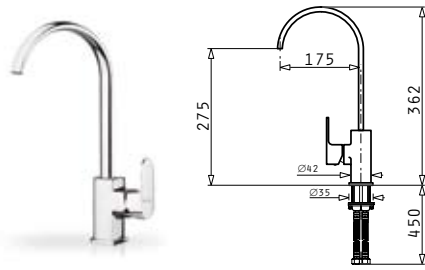

SIPHON 1B
Siphon for sinks with 1 bowl

SIPHON 2B
Siphon for sinks with 1 1/2B

SIPHON 1 1/2B
Siphon for sinks with 2B

SIPHON 2 1/2B
Siphon for sinks with 2 1/2 bowls

CLASSIC

Power: 375W (1/2HP)
Diameter (mm): 179,9
Weight (kg): 3,8
Height (mm): 356,6
Motor Type: Magnetic
Volume Capacity (ml): 1100
Rotation Speed (r/min): 2600
Main Body Material: Antibacterial - Synthetic
Knife Material: Stainless Steel

KITCHEN TAPS

KITCHEN TAPS

Kitchen Tap Specifications

Use: Domestic, Catering
Finish: Nickel Thickness between 14 & 15 micron; Chrome thickness between 0.25 & 0.30 micron

Product Advantages: Pure Water Process, Certified Raw Materials, Water & Energy Saving, Aerators with flow reducers, Ceramic Discs, Components made of non-toxic materials.