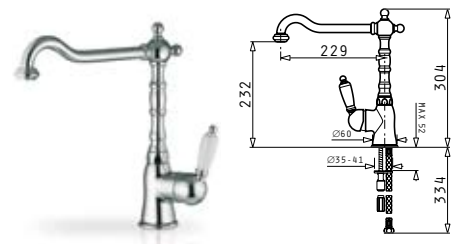

ALTISSIMO

Single lever mixer tap with ceramic disk mechanism

ESPRESSIVO

Single lever mixer tap with ceramic disk mechanism

RISOLUTO

Single lever mixer tap with ceramic disk mechanism

CRESENTO

Single lever mixer tap with ceramic disc mechanism & pull-out spray

ARIOSO

Single lever mixer tap with ceramic disc mechanism

BAROQUE

Retro style single lever mixer tap with ceramic disc mechanism

STRETO

Single lever mixer tap with ceramic disc mechanism

GUSTO

Single lever mixer tap with ceramic disc mechanism