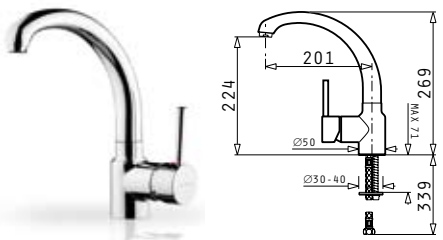

BALATA

Single lever mixer tap with ceramic disc mechanism & pull-out spray

FESTIVO

Single lever mixer tap with ceramic disc mechanism & pull-out spray

ALEGRETO

Dual lever mixer tap with ceramic disc mechanisms