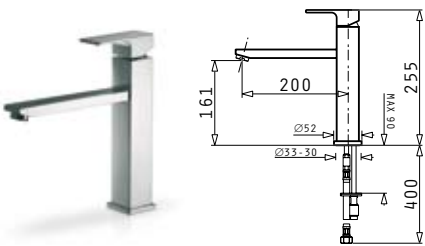

STRETO

Single lever mixer tap with ceramic disc mechanism