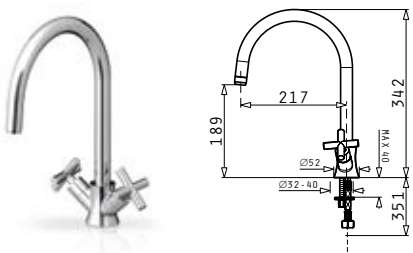

ALEGRETO

Dual lever mixer tap with ceramic disc mechanisms