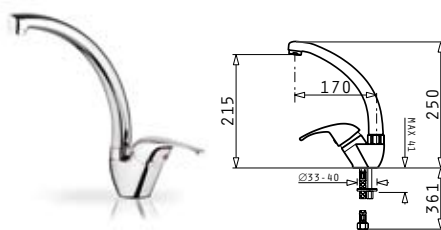

SERENO

Single lever mixer tap with ceramic disc mechanism