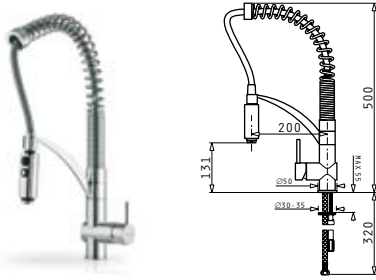

ALTISSIMO

Single lever mixer tap with ceramic disk mechanism

ESPRESSIVO

Single lever mixer tap with ceramic disk mechanism

RISOLUTO

Single lever mixer tap with ceramic disk mechanism

CRESENTO

Single lever mixer tap with ceramic disc mechanism & pull-out spray