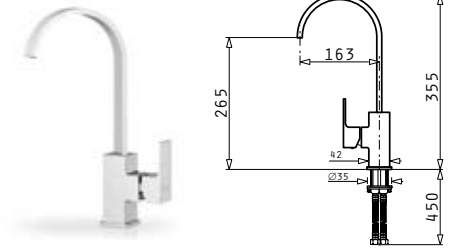

RISOLUTO

Single lever mixer tap with ceramic disk mechanism