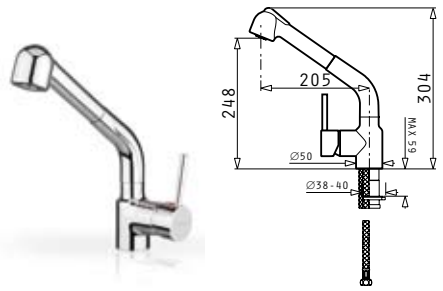

ARIOSO

Single lever mixer tap with ceramic disc mechanism

BAROQUE

Retro style single lever mixer tap with ceramic disc mechanism

STRETO

Single lever mixer tap with ceramic disc mechanism

GUSTO

Single lever mixer tap with ceramic disc mechanism

BALATA

Single lever mixer tap with ceramic disc mechanism & pull-out spray

FESTIVO

Single lever mixer tap with ceramic disc mechanism & pull-out spray

ALEGRETO

Dual lever mixer tap with ceramic disc mechanisms