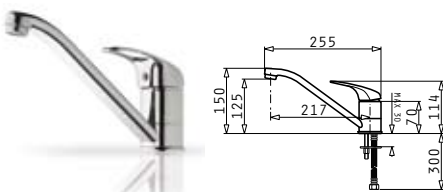

ARMONICA

Single lever mixer tap with ceramic disc mechanism

MODO

Long spout single lever mixer tap with ceramic disc mechanism

SERENO

Single lever mixer tap with ceramic disc mechanism

ACCEL

Long spout single lever mixer tap with ceramic disc mechanism