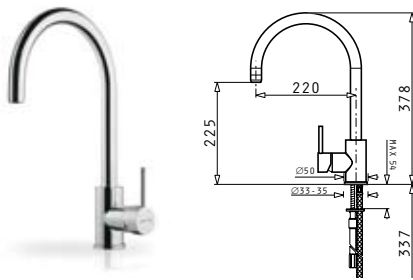

ARIOSO

Single lever mixer tap with ceramic disc mechanism

BAROQUE

Retro style single lever mixer tap with ceramic disc mechanism

STRETO

Single lever mixer tap with ceramic disc mechanism

GUSTO

Single lever mixer tap with ceramic disc mechanism