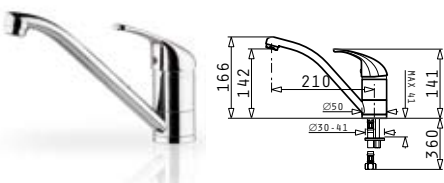

ARIOSO

Single lever mixer tap with ceramic disc mechanism

BAROQUE

Retro style single lever mixer tap with ceramic disc mechanism

STRETO

Single lever mixer tap with ceramic disc mechanism

GUSTO

Single lever mixer tap with ceramic disc mechanism

BALATA

Single lever mixer tap with ceramic disc mechanism & pull-out spray

FESTIVO

Single lever mixer tap with ceramic disc mechanism & pull-out spray

ALEGRETO

Dual lever mixer tap with ceramic disc mechanisms

ARMONICA

Single lever mixer tap with ceramic disc mechanism

MODO

Long spout single lever mixer tap with ceramic disc mechanism

SERENO

Single lever mixer tap with ceramic disc mechanism

ACCEL

Long spout single lever mixer tap with ceramic disc mechanism