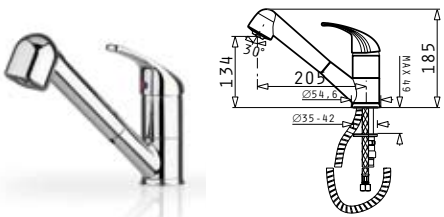

ALTISSIMO

Single lever mixer tap with ceramic disk mechanism

ESPRESSIVO

Single lever mixer tap with ceramic disk mechanism

RISOLUTO

Single lever mixer tap with ceramic disk mechanism

CRESENTO

Single lever mixer tap with ceramic disc mechanism & pull-out spray

ARIOSO

Single lever mixer tap with ceramic disc mechanism

BAROQUE

Retro style single lever mixer tap with ceramic disc mechanism

STRETO

Single lever mixer tap with ceramic disc mechanism

GUSTO

Single lever mixer tap with ceramic disc mechanism

BALATA

Single lever mixer tap with ceramic disc mechanism & pull-out spray

FESTIVO

Single lever mixer tap with ceramic disc mechanism & pull-out spray

ALEGRETO

Dual lever mixer tap with ceramic disc mechanisms