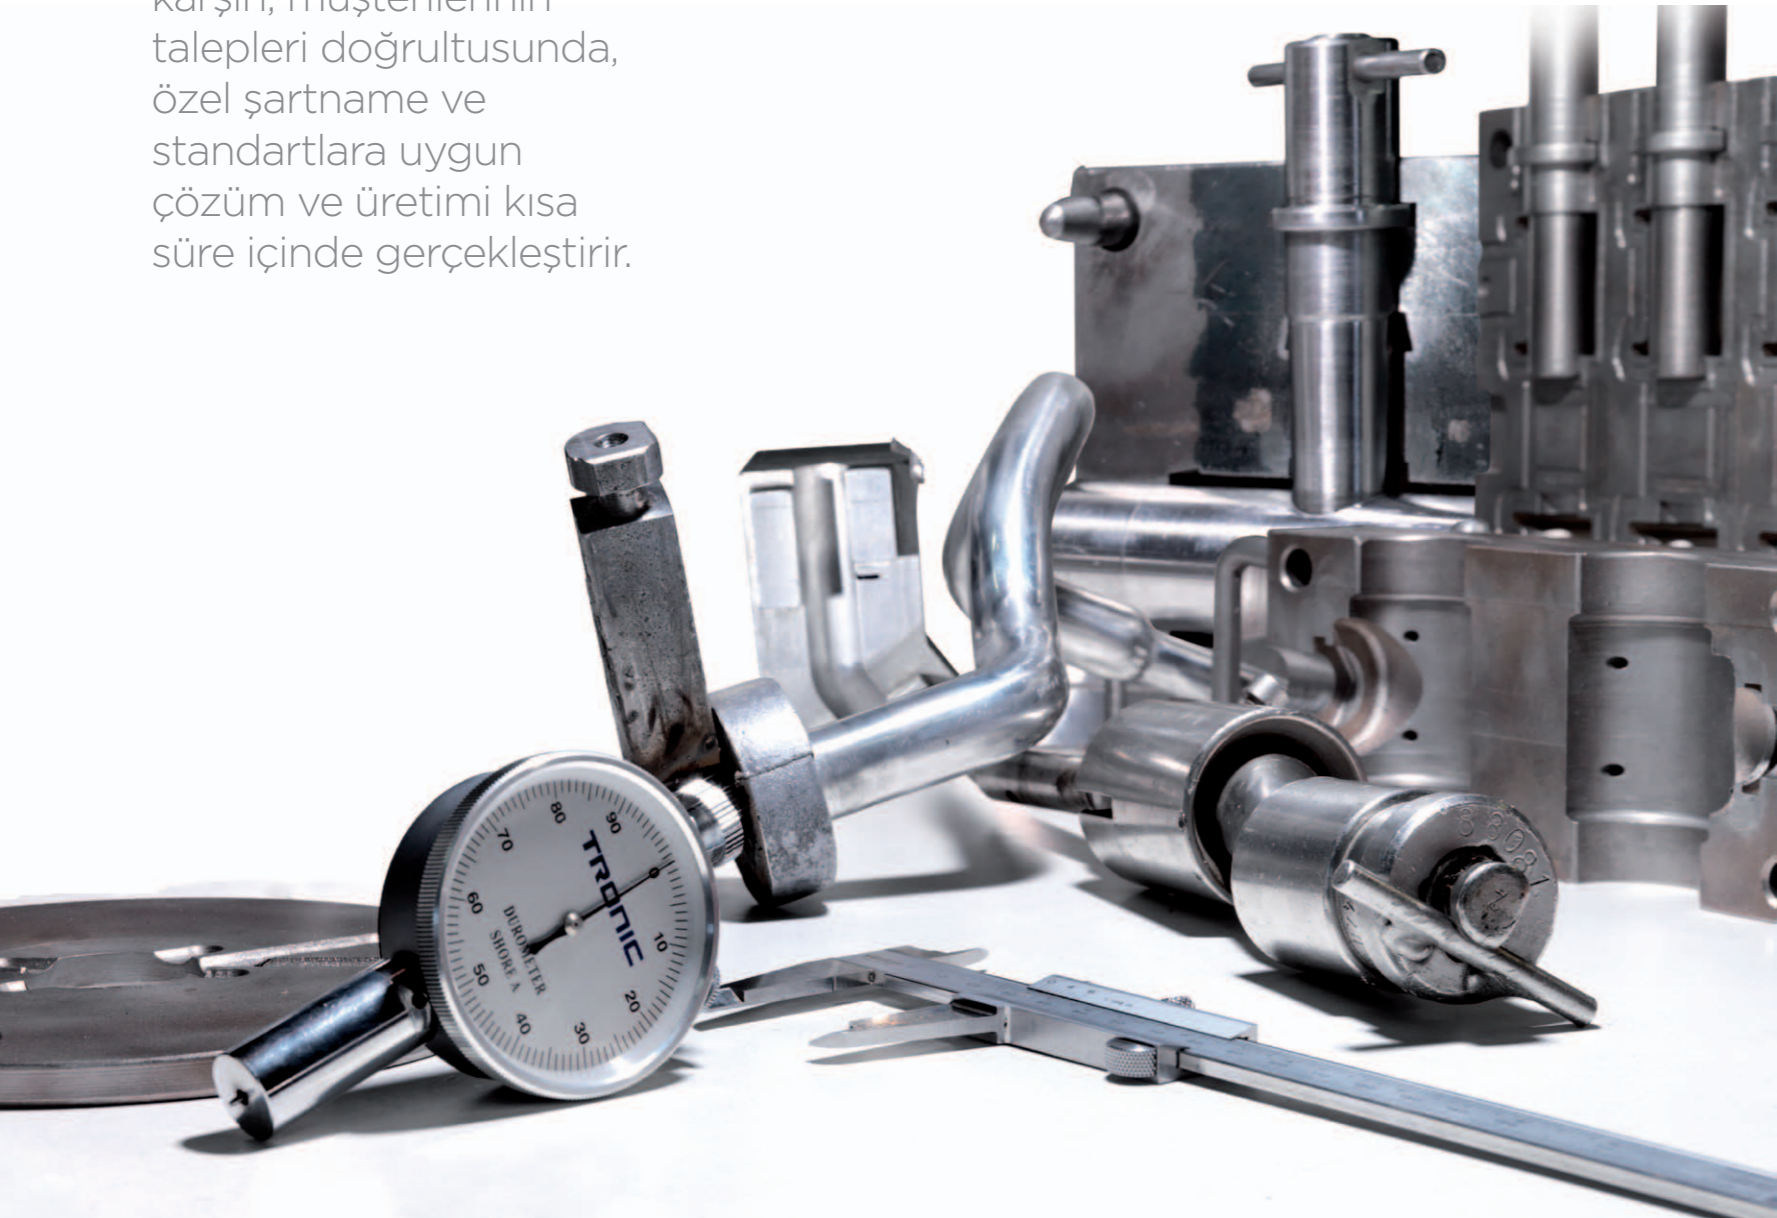

RAPRO TÜV SÜD Kalite Yönetim Sistemi tarafından ISO 9001:2008 ile belgelendirilmiştir.

RAPRO is certified with ISO 9001:2008 by TÜV SÜD Quality Management System.

Prototip ve teknik dokümantasyon her zaman müşterilerimizin hizmetindedir.

Prototypes, datasheets and technical documentations are always at the disposal of our customers.