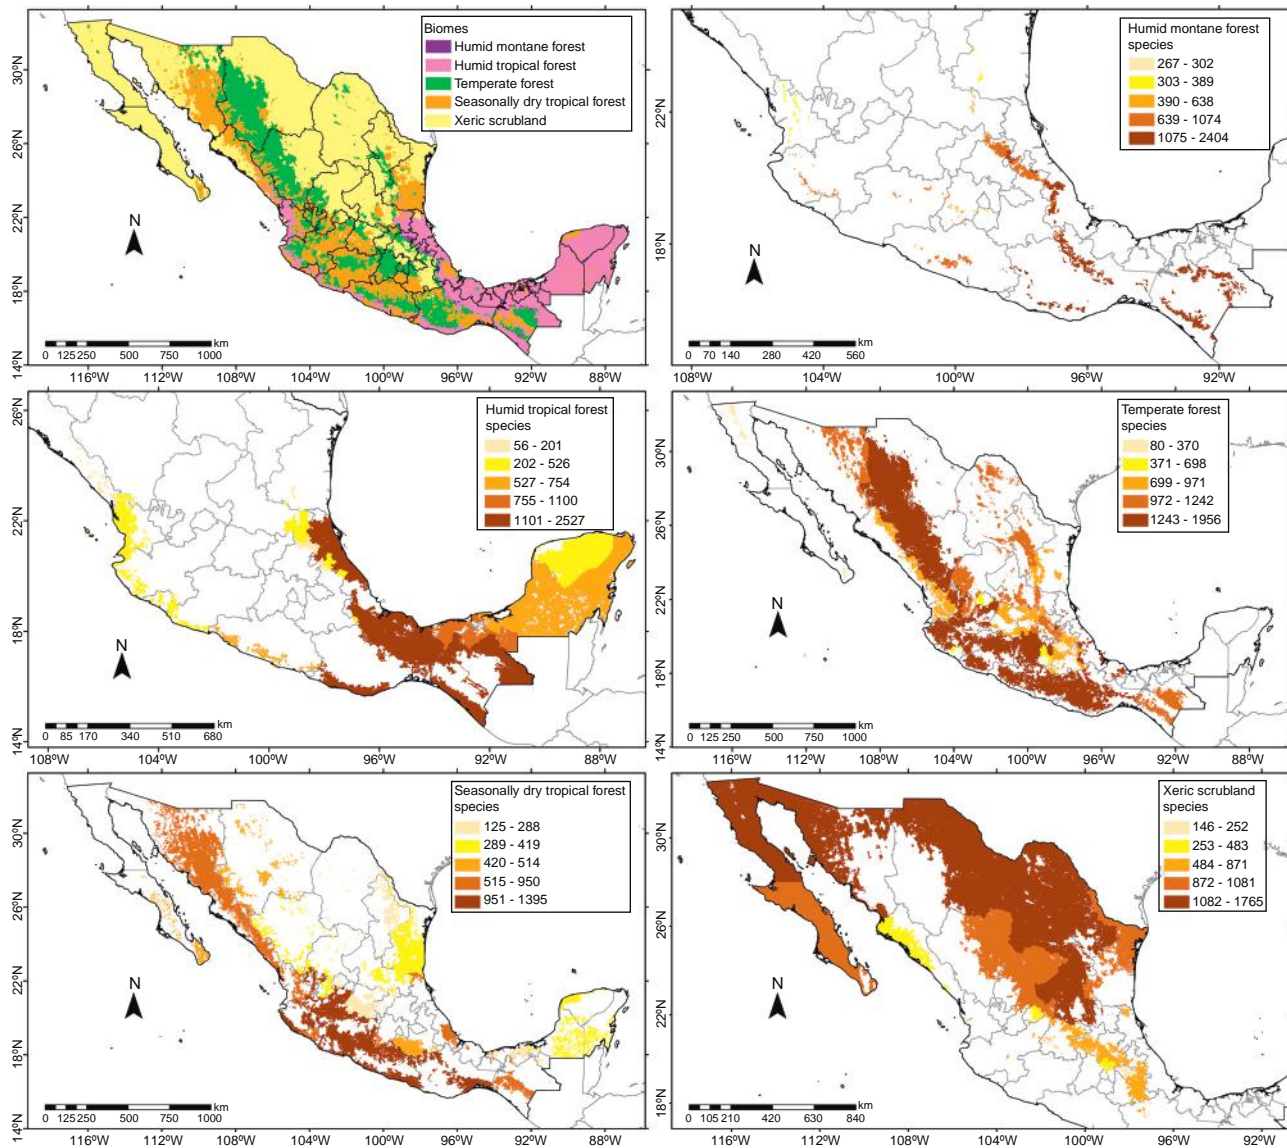

Like other mega-diverse countries, the results reported here suggest that a large percentage of Mexico's flora tends to have high values of rarity, as indicated either by the breadth of its distribution (species recorded in few states; [Table 5](#)) or its habitat