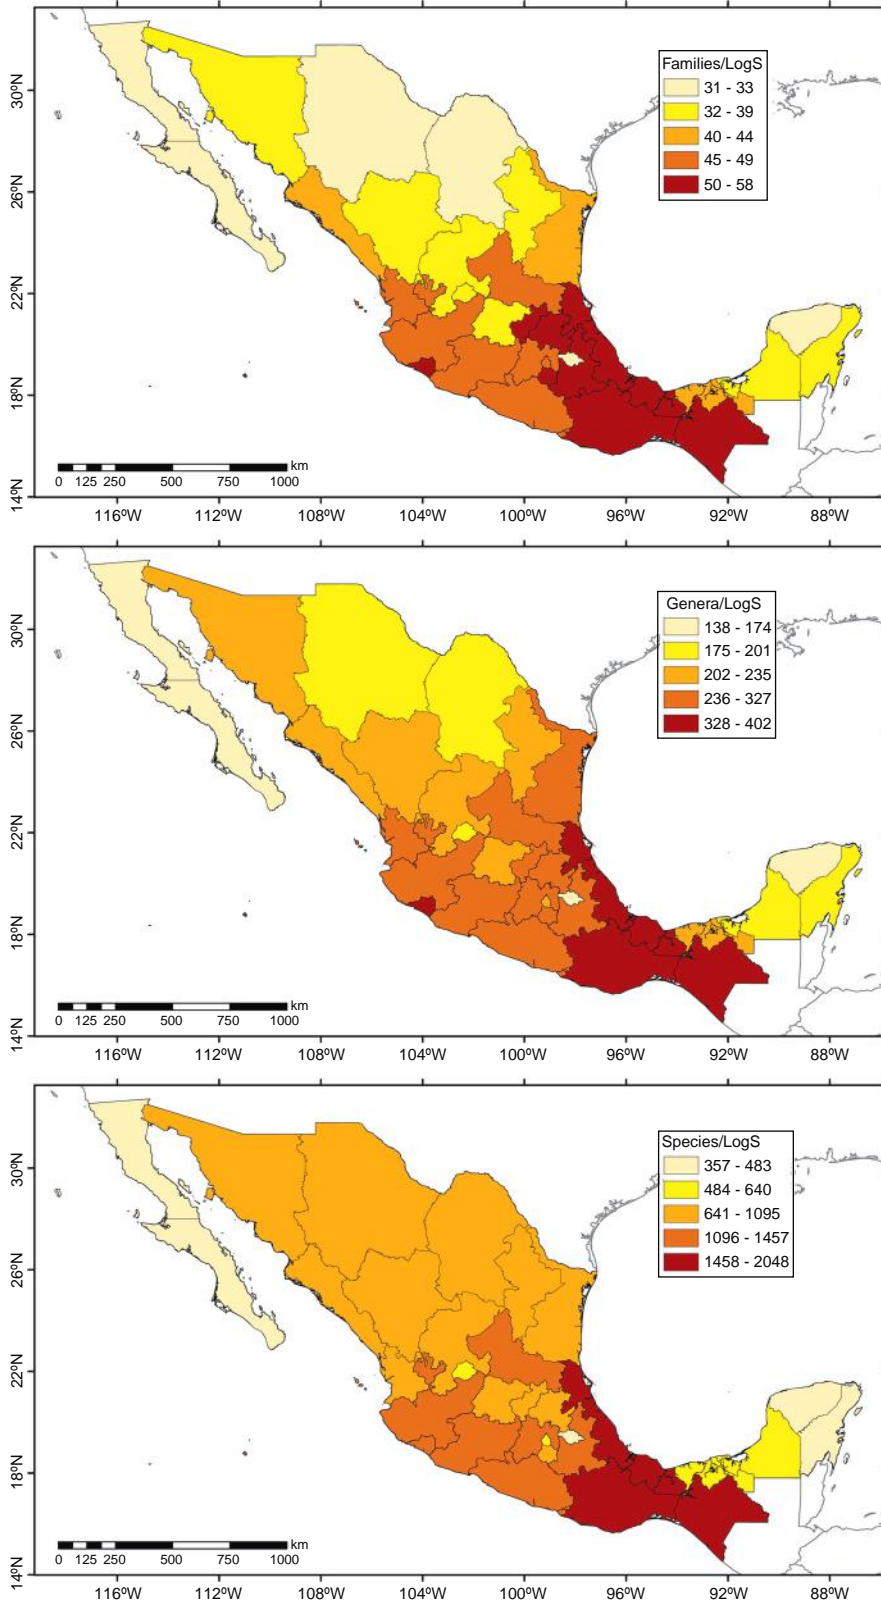

Table 4 (Continued)

Genus	Species
<i>Stevia</i>	117
<i>Carex</i>	114
<i>Mimosa</i>	112
<i>Desmodium</i>	110
<i>Peperomia</i>	109
<i>Acalypha</i>	108
<i>Begonia</i>	106
<i>Bursera</i>	94
<i>Justicia</i>	94

Figure 2 illustrates the distribution of species, genus and family richness for each state synthesized in Table 5. The values are divided by the logarithm ($\log_{10}$) of the state's surface area, a procedure that essentially standardizes mean species richness per 10 km². A diversity gradient from south to north is depicted, with some states of central Mexico breaking from this gradual shift of richness. Similarly, the 2 major peninsulas of the country (Baja California and Yucatán) had the lowest richness values for all 3 taxonomic levels evaluated.

Apparently, most states showed a roughly equal proportion of species per genus (species/genus ratio; mean = 3.5, minimum = 2.3, maximum = 5.2), except Oaxaca, for which the largest ratio was recorded. The variation is more noticeable when comparing the proportion of species per family (minimum = 10.8, maximum = 38.3; average = 8.2; Fig. 3).

Endemism

The total percentage of endemic species of Mexico among all vascular plants had not been previously reported. Most estimates are primarily for flowering plants. For this set, Rzedowski (1991) estimated their level of endemism at 52%. Subsequently, Villaseñor and Ortiz (2014) estimated the value at 50.4%. The figures included in this paper suggested that the level of endemism for all vascular plants is 49.8% (Table 5). Given the consistency between Rzedowski's estimate and these updated figures, levels of endemism are likely around 50%; in other words, about half of the flora of Mexico is endemic to its territory.

Another interesting finding from these analyses is that 3,167 species endemic to Mexico (13.6% of the total floristic richness and 27.3% nationwide endemics) are found only in

Table 5
Species richness of vascular plants in the 32 Mexican political states. EndMex = species endemic to Mexico; EndEdo = endemic to Mexico and restricted to the state; ExclEdo = non-endemic but restricted to the state.

State	Families	Genera	Species	EndMex	EndEdo	ExclEdo
Aguascalientes (AGS)	147	690	1,871	658	2	1
Baja California (BCN)	151	797	2,336	447	140	572
Baja California Sur (BCS)	159	752	1,988	682	242	1
Campeche (CAM)	172	917	2,369	177	4	2
Chiapas (CHIS)	270	1,912	8,790	1,635	403	877
Chihuahua (CHIH)	176	1,091	4,291	1,197	89	54
Coahuila (COAH)	161	982	3,780	1,202	141	61
Colima (COL)	219	1,267	4,333	1,734	32	0
Ciudad de México (CDMX)	150	698	1,978	681	0	0
Durango (DGO)	191	1,145	4,472	1,861	80	5
Guanajuato (GTO)	176	965	3,206	1,350	7	0
Guerrero (GRO)	238	1,507	6,551	2,715	237	13
Hidalgo (HGO)	227	1,332	4,734	1,755	16	0
Jalisco (JAL)	235	1,541	7,155	3,353	182	4
México (MEX)	212	1,311	5,177	2,155	37	2
Michoacán (MICH)	219	1,394	5,885	2,588	85	16
Morelos (MOR)	197	1,063	3,491	1,242	23	1
Nayarit (NAY)	209	1,160	3,964	1,571	27	2
Nuevo León (NLE)	170	1,028	3,740	1,350	52	9
Oaxaca (OAX)	266	1,946	10,229	4,071	760	90
Puebla (PUE)	247	1,483	5,232	1,935	67	1
Querétaro (QRO)	215	1,289	4,411	1,691	11	0
Quintana Roo (QROO)	165	905	2,276	168	6	13
San Luis Potosí (SLP)	226	1,441	5,413	1,994	42	2
Sinaloa (SIN)	200	1,118	3,736	1,458	69	2
Sonora (SON)	183	1,158	4,106	1,081	77	59
Tabasco (TAB)	198	1,036	2,826	212	16	23
Tamaulipas (TAMS)	218	1,309	4,278	1,267	65	43
Tlaxcala (TLAX)	119	503	1,297	417	0	0
Veracruz (VER)	271	1,956	8,497	2,498	238	59
Yucatán (YUC)	150	803	1,900	157	6	7
Zacatecas (ZAC)	179	1,045	3,705	1,599	12	0
MEXICO	297	2,854	23,314	11,600	3,167	1,924

Figure 2. Richness of species, genera, and families in Mexican states. Figures are standardized by area by dividing the total values by the logarithm ($\log_{10}$) of the state's surface (S).