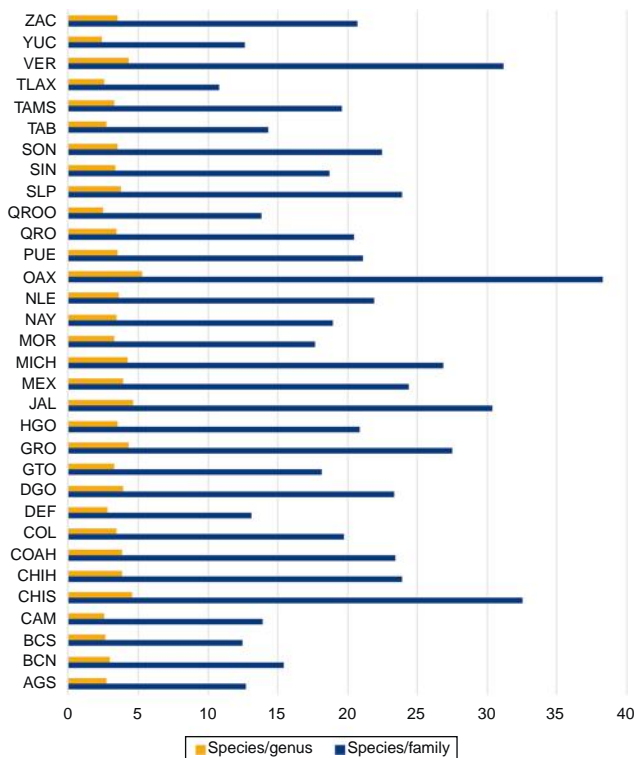

Figure 3. Proportion of species described by genera and families in the 32 political states of Mexico.

1 state. If we add to this figure those species that are not endemic to Mexico, but only found in a single Mexican state (classified here as restricted species), mostly at the northern or southern edge of the species' geographic range, the proportion of rare species (species found in a single state) reaches 21.8% of the national floristic richness. Table 5 indicates how many of these rare species are recorded in each one of the states of Mexico.

Floristic richness in the major biomes of Mexico

In agreement with the uneven distribution of floristic richness statewide, irregular distribution patterns are also evident at larger scales, although it is feasible to recognize areas with characteristic species assemblages. For example, Villaseñor and Ortiz (2014) described 5 major biomes into which the vegetation types in Mexico are grouped, ranging in value from 5,296 species in the tropical humid forest (THUF) to 8,824 species in the temperate forest (TEMF). Here, the species richness distribution is assessed by biome, with special consideration of the species characteristic to each one. Species are classified as being restricted to (or characteristic of) a biome when distributed in only 1 biome or in 2 contiguous biomes (e.g., humid mountain forest (HUMF) and TEMF, or HUMF and THUF).

Table 6 shows the numbers of characteristic species, recorded by biome in each Mexican state. Highlighted in bold typeface are the 5 states contributing with the largest richness values to