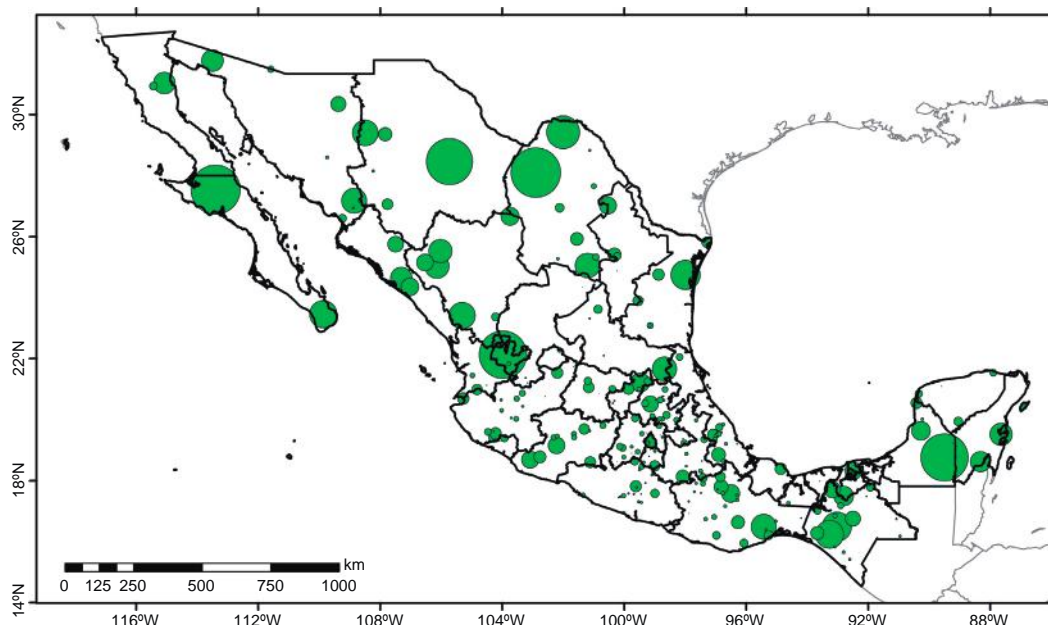

Materials and methods

The catalog is the result of the review of over 2,500 references covering different aspects of the flora of Mexico. Among them are the numerous fascicles published by different regional taxonomic treatments for the country. They include, for example, Flora of El Bajío and adjacent regions (>190 fascicles and >30 additional fascicles), Flora of Veracruz (>150), Flora of the Tehuacán-Cuicatlán Valley (>130), Flora of Guerrero (>60), Flora of Jalisco (>20), Flora Mesoamericana (5 volumes) and Flora Novo-Galiciana (17 volumes). The protologues of many species that had never been mentioned in previous inventories or floristic treatments were also consulted. For example, in the last decade (2006–2015) 924 brand new species occurring in Mexico have been described, and 656 species have undergone name changes due to the proposal of new taxonomic combinations. Very few of these 1,580 names had been mentioned in publications of inventories or vegetation studies, and their inclusion in the catalog derives directly from the publications where they were originally described.

The compilation of this catalog has also benefited from the large body of published state and regional inventories published. In his 2 early-century reviews, Villaseñor (2003, 2004) reported the major contributions of these publications to the flora of Mexico, and pointed out the 13 states lacking statewide inventories at the time. Interestingly, updated floristic lists have been published for 5 of them since (Ciudad de México – formerly known as Distrito Federal [Rivera-Hernández & Flores-Hernández, 2013]; Jalisco [Ramírez-Delgado et al.,