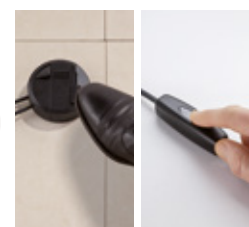

## Dimmers for dimmable LED bulbs

Vimar Plana  
Vimar 8000

Vimar Idea

Arkè Nera  
Arkè Bianca

International  
Light

Matix

RONDÓ

SNELLO