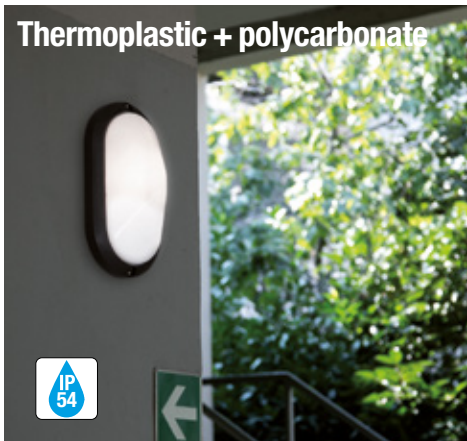

Cod.	Description
25000/PAL38	palo H. 380 mm.
25000/PAL75	palo H. 750 mm.
25000/PAL110	palo H. 1100 mm.
ADAT.P60.NORD	pole attachment adapter ø 60mm

380  
750  
1100

ø 40  
ø 130  
ø 130  
ø 130

NORD LED OUTDOOR LED

# Residential lamps with case or hook

Thermoplastic case with hook 