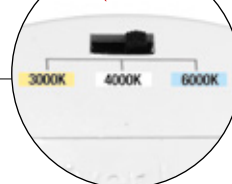

With possibility choice of temperature color desired