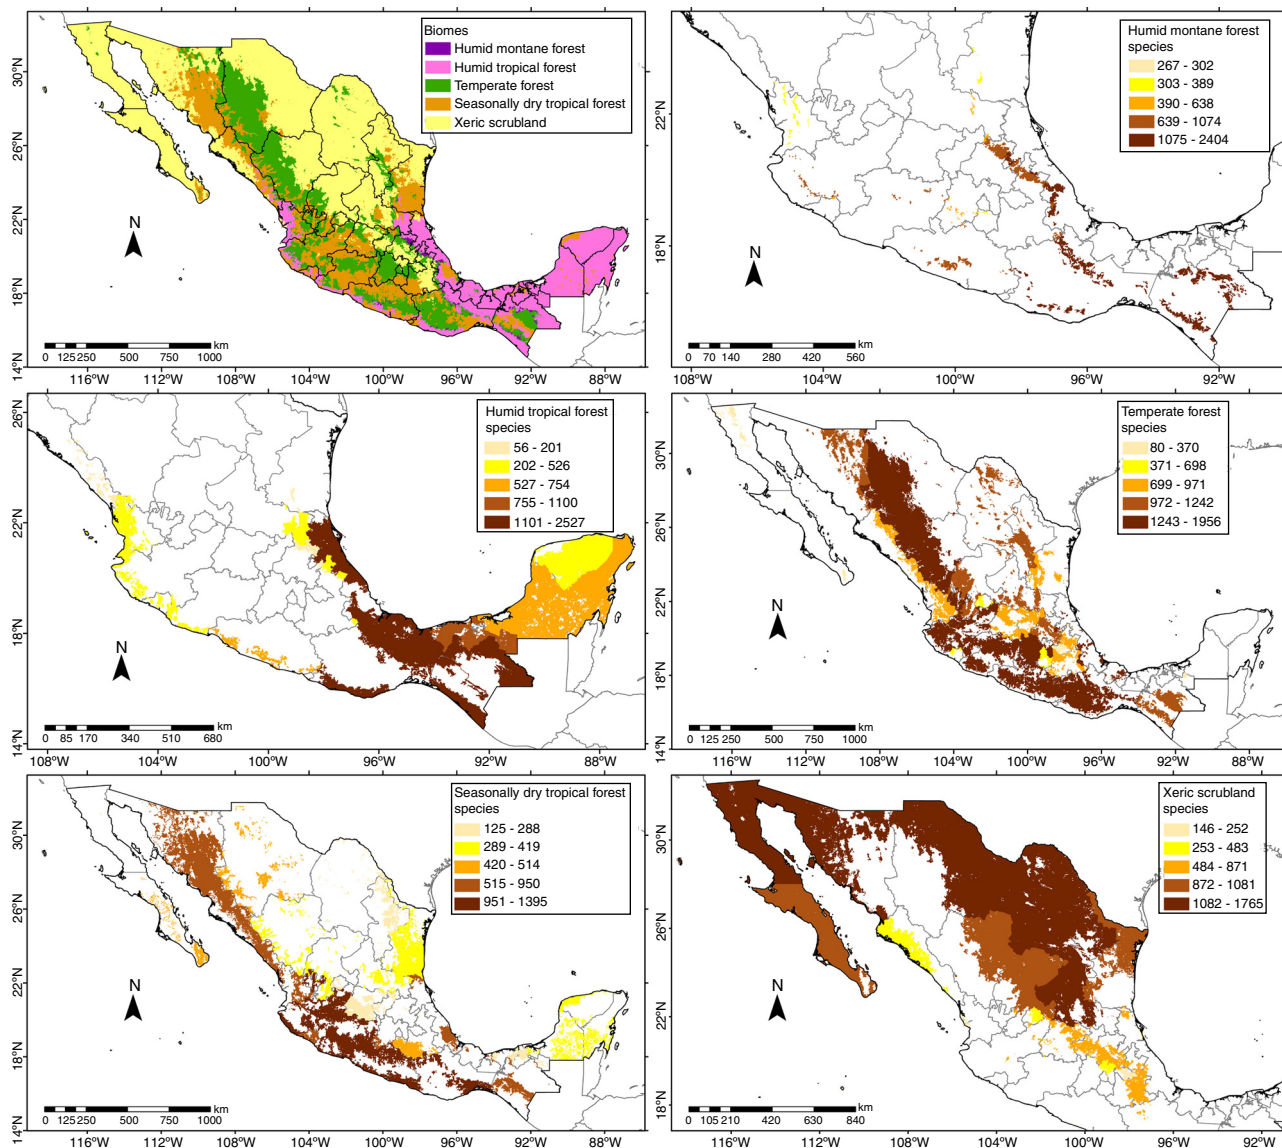

Like other mega-diverse countries, the results reported here suggest that a large percentage of Mexico's flora tends to have high values of rarity, as indicated either by the breadth of its distribution (species recorded in few states; [Table 5](#)) or its habitat