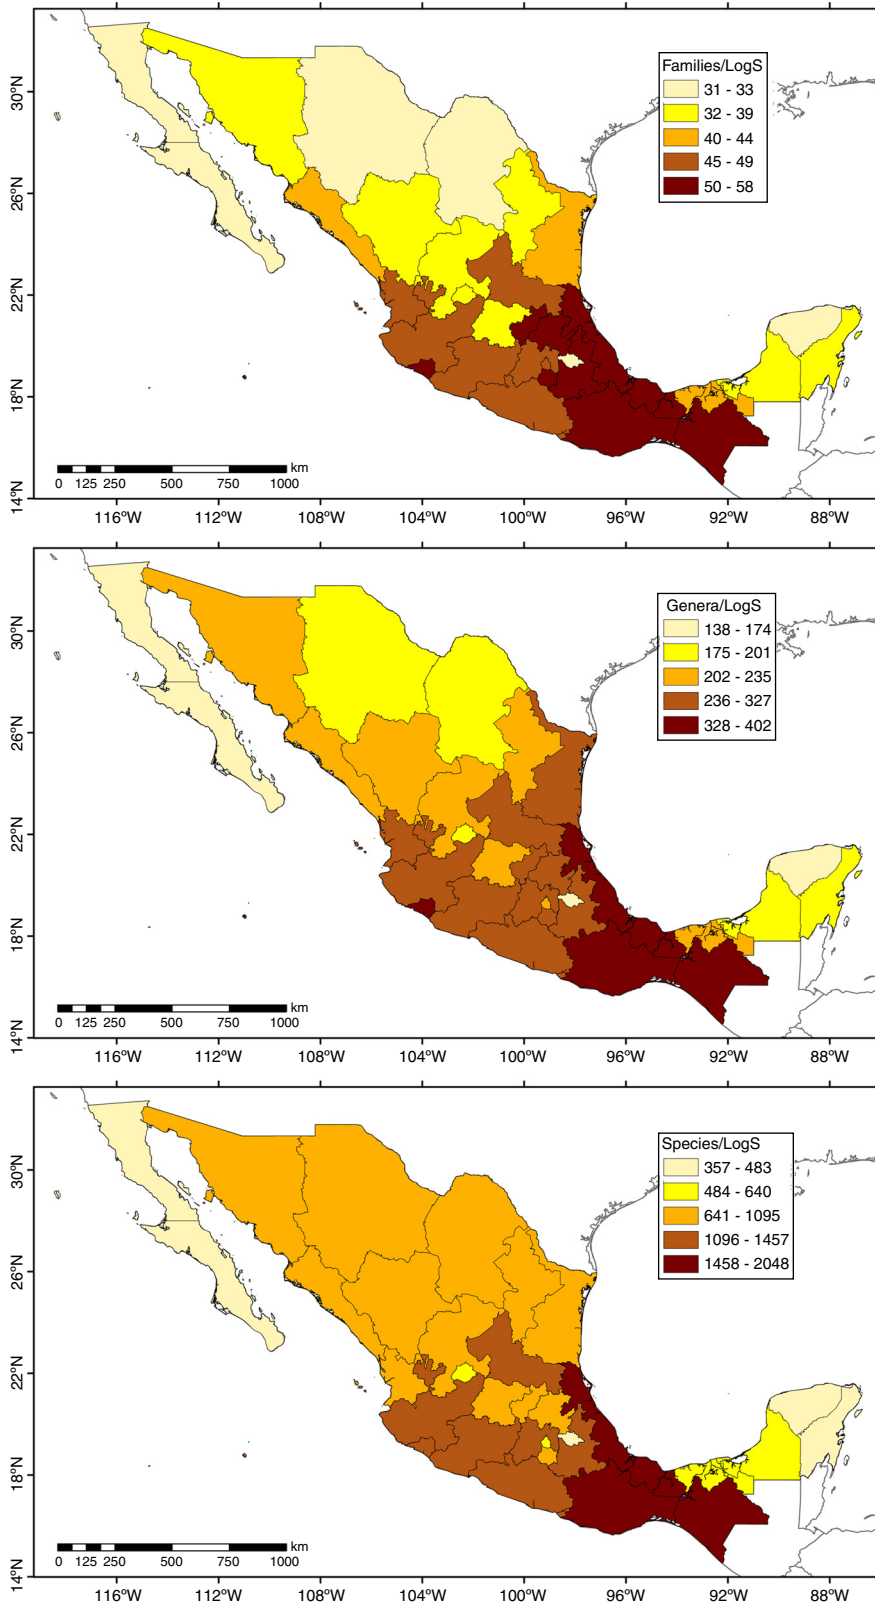

Another interesting finding from these analyses is that 3,167 species endemic to Mexico (13.6% of the total floristic richness and 27.3% nationwide endemics) are found only in

Figure 2. Richness of species, genera, and families in Mexican states. Figures are standardized by area by dividing the total values by the logarithm (\log_{10}) of the state's surface (S).