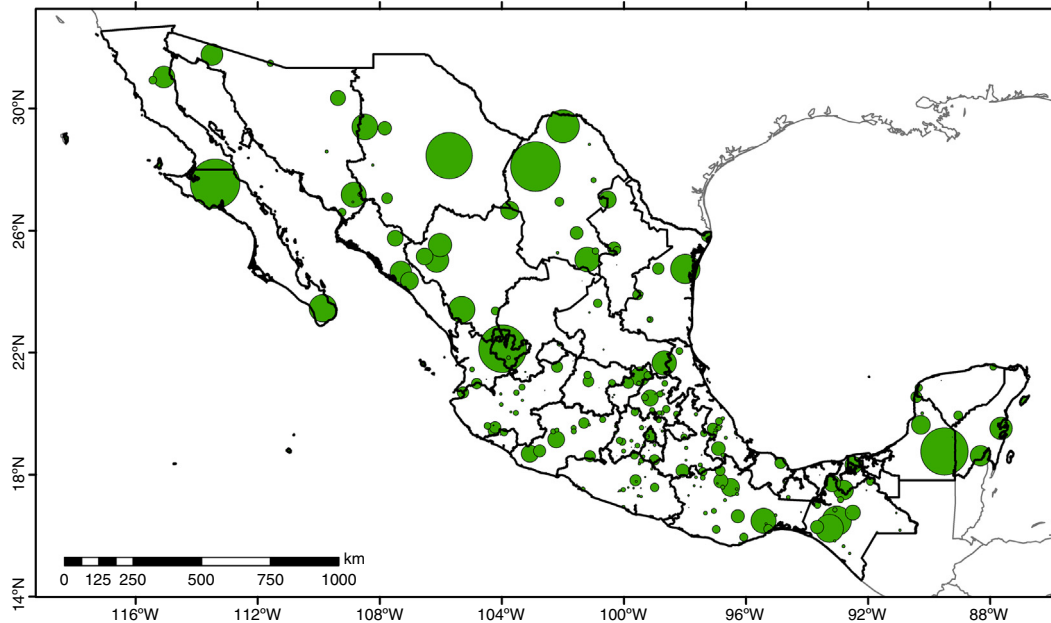

The compilation of this catalog has also benefited from the large body of published state and regional inventories published. In his 2 early-century reviews, Villaseñor (2003, 2004) reported the major contributions of these publications to the flora of Mexico, and pointed out the 13 states lacking statewide inventories at the time. Interestingly, updated floristic lists have been published for 5 of them since (Ciudad de México – formerly known as Distrito Federal [Rivera-Hernández & Flores-Hernández, 2013]; Jalisco [Ramírez-Delgado et al.,