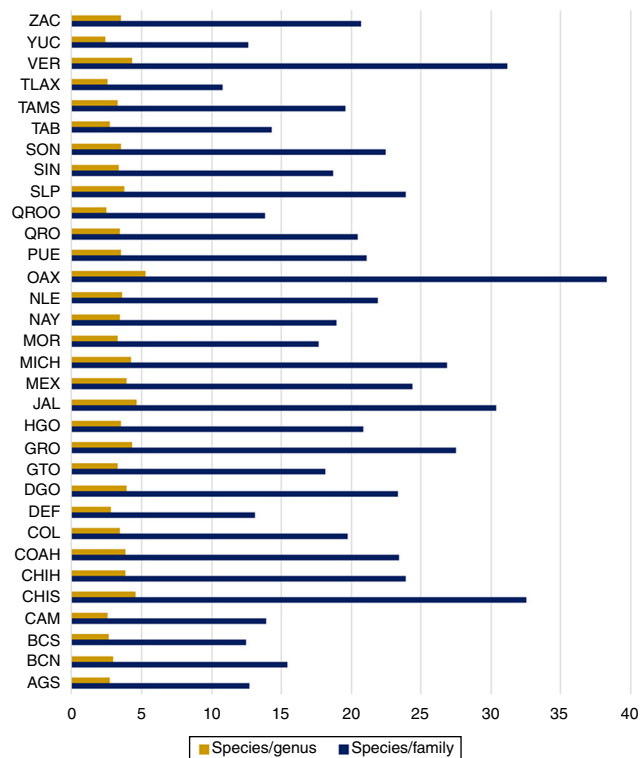

Figure 3. Proportion of species described by genera and families in the 32 political states of Mexico.

1 state. If we add to this figure those species that are not endemic to Mexico, but only found in a single Mexican state (classified here as restricted species), mostly at the northern or southern edge of the species' geographic range, the proportion of rare species (species found in a single state) reaches 21.8% of the national floristic richness. Table 5 indicates how many of these rare species are recorded in each one of the states of Mexico.

Floristic richness in the major biomes of Mexico

In agreement with the uneven distribution of floristic richness statewide, irregular distribution patterns are also evident at larger scales, although it is feasible to recognize areas with characteristic species assemblages. For example, Villaseñor and Ortiz (2014) described 5 major biomes into which the vegetation types in Mexico are grouped, ranging in value from 5,296 species in the tropical humid forest (THUF) to 8,824 species in the temperate forest (TEMF). Here, the species richness distribution is assessed by biome, with special consideration of the species characteristic to each one. Species are classified as being restricted to (or characteristic of) a biome when distributed in only 1 biome or in 2 contiguous biomes (e.g., humid mountain forest (HUMF) and TEMF, or HUMF and THUF).

Table 6 shows the numbers of characteristic species, recorded by biome in each Mexican state. Highlighted in bold typeface are the 5 states contributing with the largest richness values to