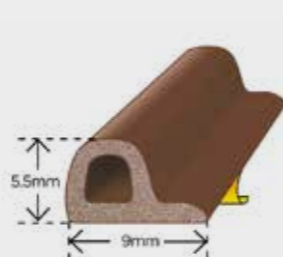

EXITEX BROWN P STRIP 3-5MM 5M

Description Box Qty. Code

Exitex Brown P Strip 3-5mm 5m 12 **AF507**

EAST GAS LIGHTER REFILLABLE 10 1/2

Description Box Qty. Code

East Gas Lighter Refillable 10 1/2 12 **UE147**