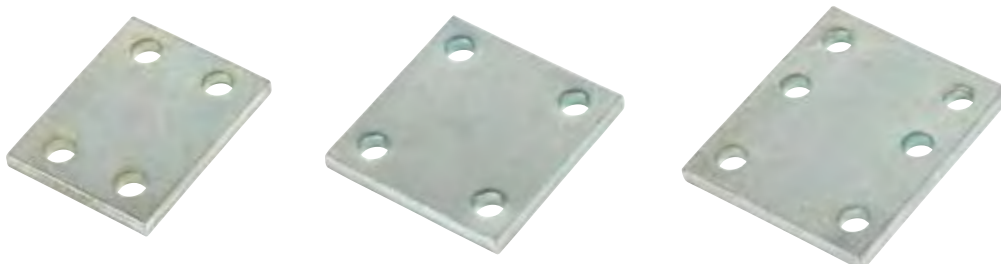

RCT767

Aluminium Spacer Block 1"**Drop Plate - Zinc-plated Steel**

RCT742

2"

RCT743

3"

RCT744

4"

<p>BCT715 50mm Towball</p>  <p></p>	<p>BCT718 Extended Neck Towball</p>  <p></p>	<p>RCT725 Ball and Pin Coupling</p>  <p></p>
<p>RCT700 Towball Cover Black Plastic</p> 	<p>RCT712 Golf Ball Towball Cover Rubber</p> 	<p>RCT720 Chrome Towball Cover Chromed Plastic</p> 
<p>RCT750 Towball Boot Black PVC</p> 	<p>RCT751 Towball Boot with Reflector Black PVC</p> 	<p>RCT752 Socket Cover Black PVC</p> 
<p>RCT730 Universal Trailer Hitchlock Steel with Padlock</p> 	<p>RCT731 Heavy Duty Trailer Hitchlock Steel</p> 	<p>RCT732 Standard Trailer Hitchlock Brass</p> 
<p>RCT759 Fast Fit Breakaway Cable</p> 	<p>RCT761 Breakaway Cable</p> 	<p>RCT1680 Two Way Spirit Level</p> 