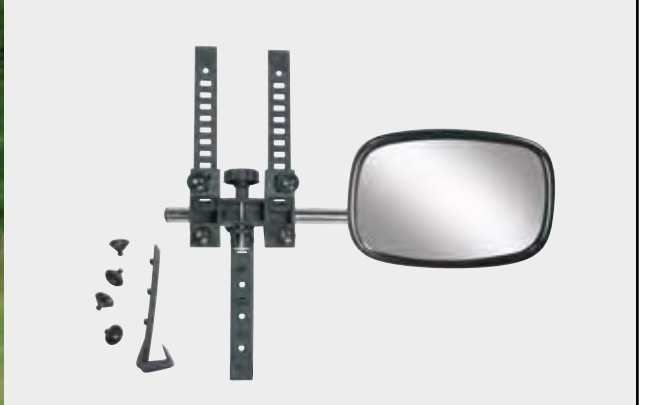

RC5010B
185x150mm 12V Rectangular Slimline LED Lamp

RC5011B
220x100mm 12V Rectangular Slimline LED Lamp

RC7810
Premium Awning Lamp - Silver

RC7811
Premium Awning Lamp - White

RCT1410

**Towing Mirror
Twin pack**

- Legal requirement when towing a caravan or large trailer
- Suitable for both driver and passenger side mirrors
- 'E' approved
- Easy-to-use: simply clip to existing mirrors
- Keep use of existing mirrors

RCT1420

**Clear View
Towing Mirror**

- Convex mirror for wider field of vision
- Suitable for fitting to most car door mirrors
- Fixing method minimises vibration for a clearer view
- Integral blind spot section on outside edge of mirror
- Three way adjustment for perfect positioning
- 'E' approved

RCT1440

**Multi-fixing
Towing Mirror**

- Adjustable clamp system for multi vehicle fixing
- Dual angle flat/convex lens for improved field of vision
- Fully adjustable mirror
- Improves rearward visibility when towing
- Suitable for most vehicles
- Retains use of existing mirror
- 'E' approved