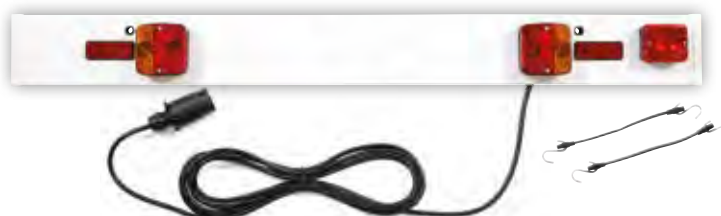

Towing Equipment & Accessories

**INCLUDES
NEW
PRODUCTS**

Replicates a vehicle's lights to ensure the safe towing of trailers, horse boxes, hobby trailers or cycle racks. All Ring trailer board lighting is E-marked and comes with a 12N 7 pin plug.

RCT800

Magnetic Trailer Lighting Kit

Cable Length Between lights: 4 metres
From lights to socket: 12 metres

RCT806

12N 6 metre Extension Lead

RCT830/LED

3' LED Trailer Board (4m cable)

NEW FOR 2018

NEW FOR 2018

RCT850/P
4' 6" Trailer Board
 (6m cable)

RCT885/P
4' 6" Trailer Board
 (12m cable)

RCT900/P
4' 6" Trailer Board (6m cable with Fog Lamp)

RCT960/P
6' Trailer Board
 (10m cable)

RCT961/P
6' Trailer Board
 (10m cable with Fog Lamp)

RCT980/P
Cycle Carrier Lighting Board

<p>A0005 12N Socket Metal (with Fog cut out)</p> 	<p>A0008 12N Socket Plastic</p> 	<p>A0022 12S Socket Metal</p> 	<p>A0028 12S Socket Plastic</p> 
<p>A0006 12N 7 Pin Plug Metal</p> 	<p>A0013 12N 7 Pin Plug Plastic</p> 	<p>A0023 12S 7 Pin Plug Metal</p> 	<p>A0029 12S 7 Pin Plug Plastic</p> 
<p>A0012 12N Socket Plastic (with Fog cut out)</p> 	<p>A0032 13 Pin Socket (with seal)</p> 	<p>A0035 13 Pin / 7 Pin Socket Adaptor</p> 	<p>A0042 240V 16 Amp Mains Coupler</p> 
<p>A0018 12N 7 Pin Trailing Socket</p> 	<p>A0033 13 Pin Plug Plastic</p> 	<p>A0036 13 Pin / 7 Pin Plug Adaptor</p> 	<p>A0043 240V 16 Amp Mains Plug</p> 
<p>A0038 13 Pin / 12N/S Socket Adaptor</p> 		<p>RCC120N 12N Coiled Cable Kit</p> 	
<p>A0039 13 Pin / 12N/S Plug Adaptor</p> 		<p>RCC120S 12S Coiled Cable Kit</p> 	
		<p>BCT849 13 Core 10m Cable (8x1.5mm, 5x2.5mm)</p> 	