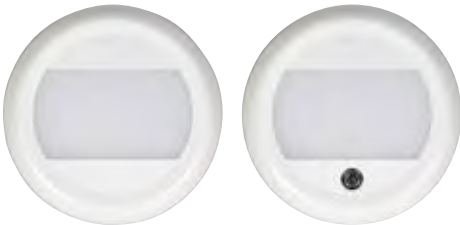

Reg 10 Approval
Long life
Low-power
12V Voltage
170° Light Spread

RC5021
10-30V Round LED Interior Lamp - No Switch

RC5022
10-30V Round LED Interior Lamp - Touch Switch