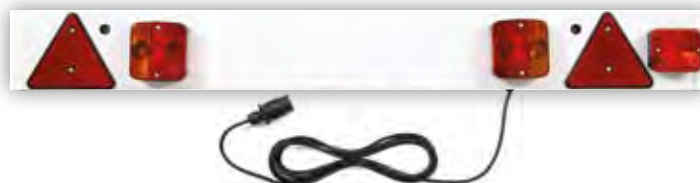

Towing Equipment & Accessories

**INCLUDES
NEW
PRODUCTS**

Replicates a vehicle's lights to ensure the safe towing of trailers, horse boxes, hobby trailers or cycle racks. All Ring trailer board lighting is E-marked and comes with a 12N 7 pin plug.

4' Trailer Board (5m cable)

RCT816/P

4' Trailer Board (6m cable)

RCT890

4' Trailer Board (4m cable with Fog Lamp)

RCT950
4' LED Trailer Board
 (6m cable with Fog Lamp)

RCT850/LED
4' 6" LED Trailer Board
 (6m cable)