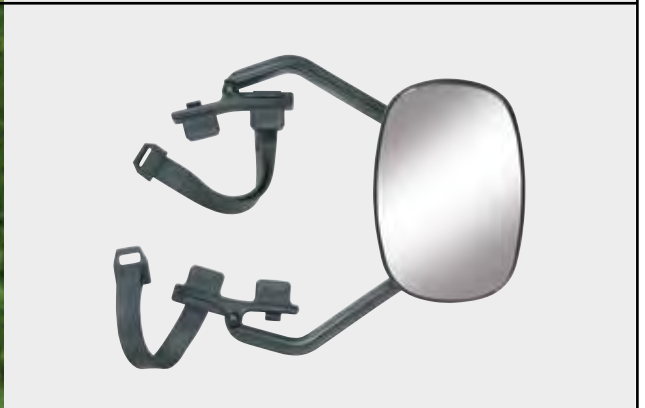

- Legal requirement when towing a caravan or large trailer
- Suitable for both driver and passenger side mirrors
- 'E' approved
- Easy-to-use: simply clip to existing mirrors
- Keep use of existing mirrors

RCT1420

**Clear View
Towing Mirror**

- Convex mirror for wider field of vision
- Suitable for fitting to most car door mirrors
- Fixing method minimises vibration for a clearer view
- Integral blind spot section on outside edge of mirror
- Three way adjustment for perfect positioning
- 'E' approved

RCT1430

**4x4
Towing Mirror**

- Easy universal fit with large adjustable arms for larger mirrors on vehicles such as 4x4's, motorhomes, and vans
- Extends the field of rearward while retaining use of vehicle mirror
- Suitable for vehicle mirrors up to 285mm high
- 'E' approved

RCT1440

**Multi-fixing
Towing Mirror**

- Adjustable clamp system for multi vehicle fixing
- Dual angle flat/convex lens for improved field of vision
- Fully adjustable mirror
- Improves rearward visibility when towing
- Suitable for most vehicles
- Retains use of existing mirror
- 'E' approved