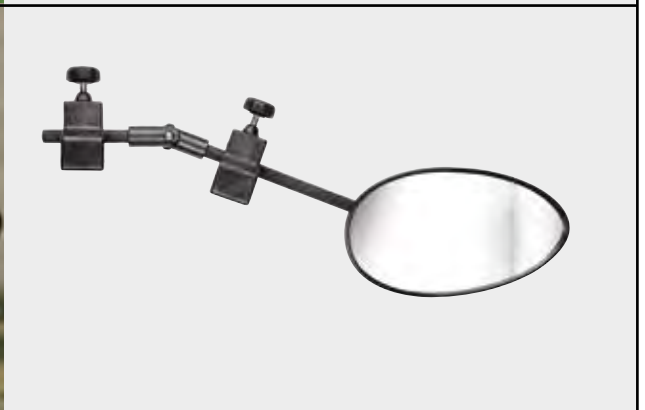

- Legal requirement when towing a caravan or large trailer
- Suitable for both driver and passenger side mirrors
- 'E' approved
- Easy-to-use: simply clip to existing mirrors
- Keep use of existing mirrors

RCT1420

**Clear View
Towing Mirror**

- Convex mirror for wider field of vision
- Suitable for fitting to most car door mirrors
- Fixing method minimises vibration for a clearer view
- Integral blind spot section on outside edge of mirror
- Three way adjustment for perfect positioning
- 'E' approved

RCT1430

**4x4
Towing Mirror**

- Easy universal fit with large adjustable arms for larger mirrors on vehicles such as 4x4's, motorhomes, and vans
- Extends the field of rearward while retaining use of vehicle mirror
- Suitable for vehicle mirrors up to 285mm high
- 'E' approved

RCT1440

**Multi-fixing
Towing Mirror**

- Adjustable clamp system for multi vehicle fixing
- Dual angle flat/convex lens for improved field of vision
- Fully adjustable mirror
- Improves rearward visibility when towing
- Suitable for most vehicles
- Retains use of existing mirror
- 'E' approved