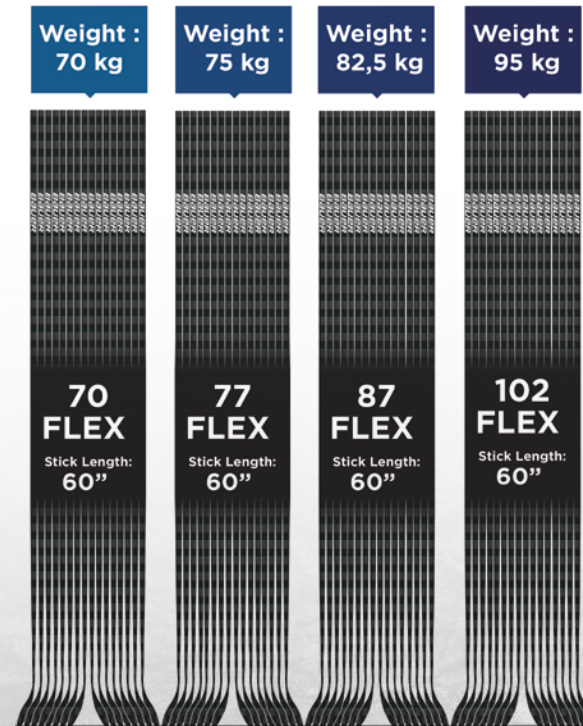

BAUER

VAPOR

QUICK RELEASE
PUSH-RELEASE

Formulated to maximize quick release to get your shot off faster

NEXUS

ACCURACY
DRAG-RELEASE

Formulated to maximize shot efficiency to give you deadly accuracy

PATTERN	CURVE	FACE	TOE	LENGTH
P92 OPTIMAL STICKHANDLING / QUICK-HIGH SNAPSHOT	MID	OPEN	ROUND	MEDIUM-LONG
P28 TOE DRAGS / CONTROL / QUICK RELEASE	MID-TOE	OPEN	ROUND	MEDIUM
P88 CONTROLLED PUCK HAND / WRIST SHOTS	MID	SLIGHT-OPEN	ROUND	MEDIUM-LONG

FLEX CHART