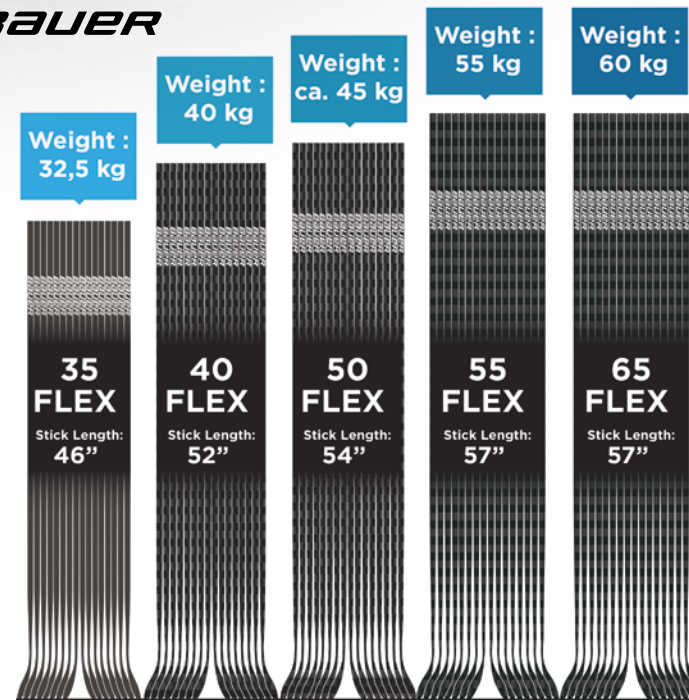

BAUER

VAPOR

QUICK RELEASE
PUSH-RELEASE

Formulated to maximize quick release to get your shot off faster

NEXUS

ACCURACY
DRAG-RELEASE

Formulated to maximize shot efficiency to give you deadly accuracy

PATTERN	CURVE	FACE	TOE	LENGTH
P92 OPTIMAL STICKHANDLING / QUICK-HIGH SNAPSHOT	MID	OPEN	ROUND	MEDIUM-LONG
P28 TOE DRAGS / CONTROL / QUICK RELEASE	MID-TOE	OPEN	ROUND	MEDIUM
P88 CONTROLLED PUCK HAND / WRIST SHOTS	MID	SLIGHT-OPEN	ROUND	MEDIUM-LONG

FLEX CHART