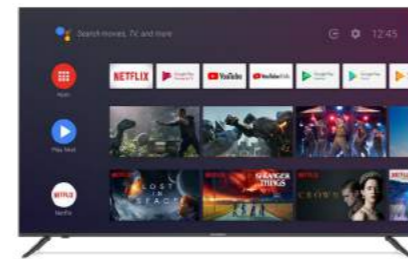

65"

SC-LED65SC500QA

Ultra high definition 2160p
QLED
HDR10
8ms response time
CPU: Quad Core ARM Cortex
GPU: Dual Core Mali
Android 9.0 (Pie)
HDMI 2.0/HDMI 1.4 - USB port
Wi-fi - Bluetooth - Lan RJ45
DVB-T/T2/C
Chromecast
Google Assistant compatible
Google Play Store,
16 watt Dolby sound (2*10)