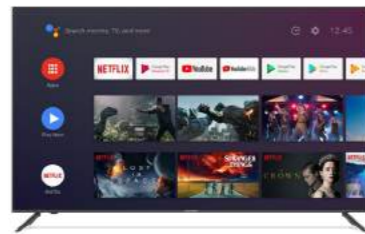

SC500 SERIES

ANDROID TV

50"

SC-LED50SC500QA

Ultra high definition 2160p
QLED
HDR10
8ms response time
CPU: Quad Core ARM Cortex - 53
GPU: Dual Core Mali 470
Android 9.0 (Pie)
HDMI 2.0/HDMI 1.4 - USB port
Wi-fi - Bluetooth - Lan RJ45
DVB-T/T2/C
Chromecast
Google Assistant compatible
Google Play Store,
20 watt Dolby sound (2*10)