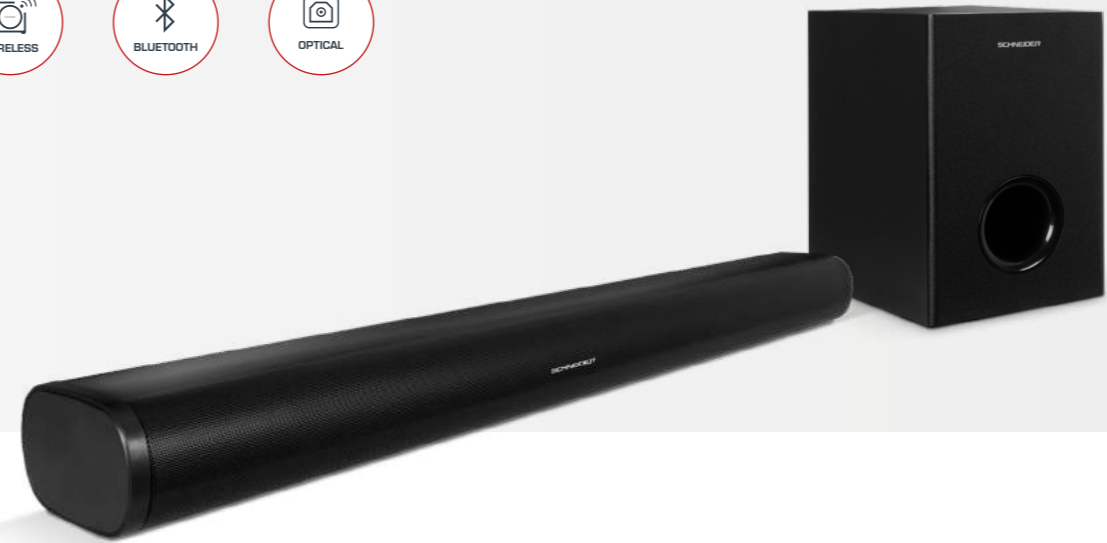

Audio Inputs

Bluetooth/HDMI ARC/Optical/Aux

Accessories

Remote Control
Male Jack to 3.5 mm Male Jack Cable
Wall mounting kit

*Available without subwoofer under the reference SC600SND

SC750SND

2.1 BLUETOOTH SOUNDBAR WITH WIRELESS SUBWOOFER