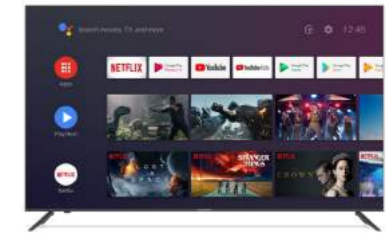

RANGE
TELEVISIONS

SC100
LED

SC200
LED

SC290
SMART

SC300
SMART

SC400
ANDROID TV

SC500
ANDROID TV

Slim Design