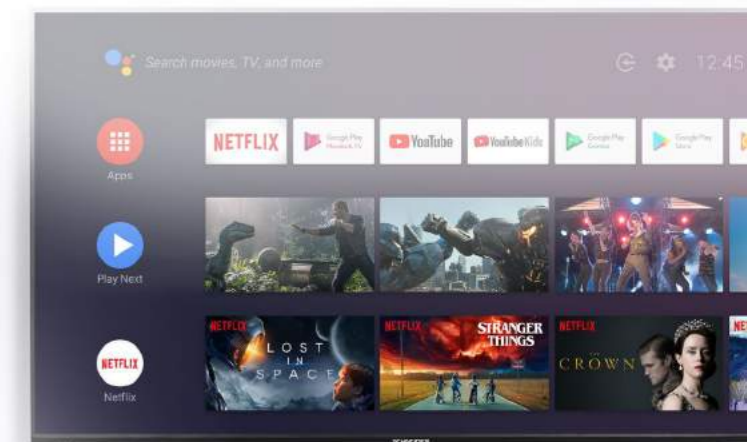

Features

Universal remote control
 Update via micro USB

SCHNEIDER

Office

Discover the new IT range
for professionals

Monitors, desktops, keyboards, mouse etc. SCHNEIDER is making a comeback on the IT market by offering a complete office automation range adapted to the needs of professionals and students.