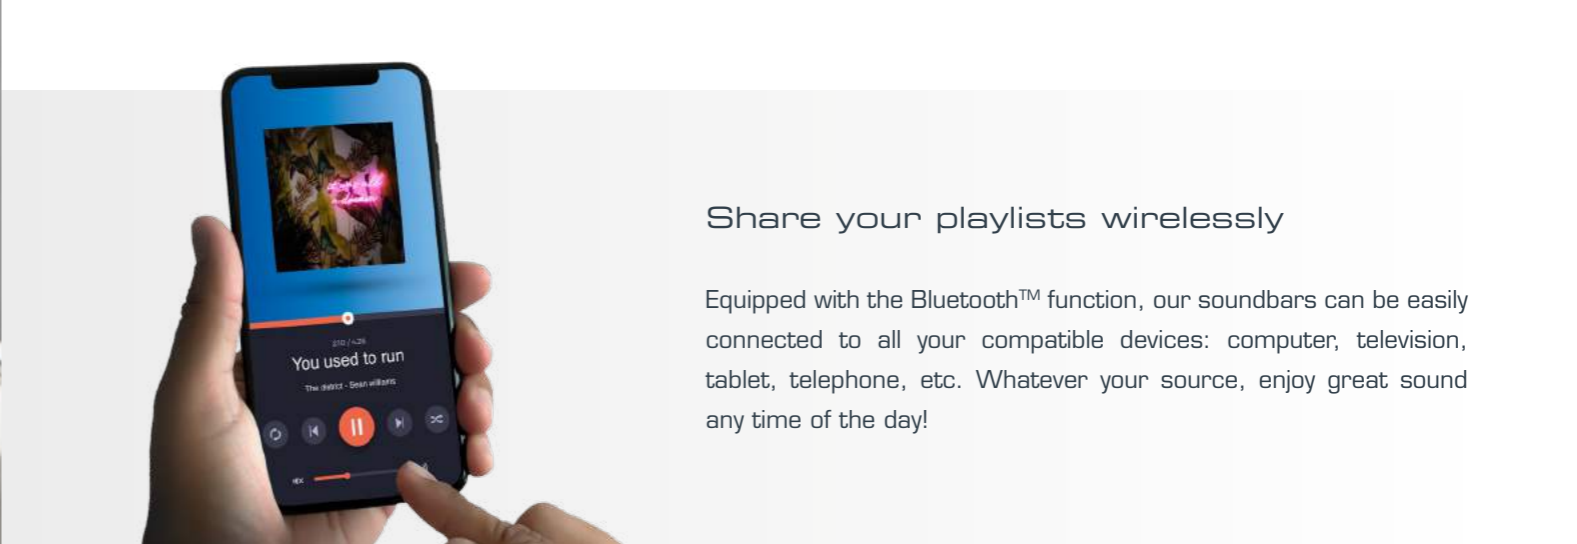

Share your playlists wirelessly

Equipped with the Bluetooth™ function, our soundbars can be easily connected to all your compatible devices: computer, television, tablet, telephone, etc. Whatever your source, enjoy great sound any time of the day!

Resonate with high definition sound

With the digital connectors available on all SCHNEIDER sound bars, you have the ultimate in high definition sound. Equipped with the HDMI ARC function, a single cable is enough to broadcast all your audio sources connected to your television (consoles, computers and Blu-rays).