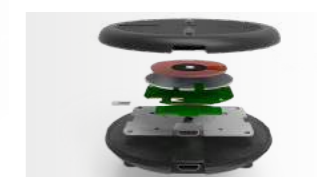

Ultra Fast
CABLE & CHARGER

Features
Ultra Fast Charger & Cable
Ultra Fast 18W USB mains charger
Available connectors: USB-C - Micro USB
Available colours: black/white

Super Fast
90° CABLE & CHARGER

Features
Ultra Fast Charger & 90° Lightning Cable
Aluminium heads
Braided Nylon Sheathing
2 USB Ultra Fast 17W mains charger

Made for
iPhone | iPad | iPod

Wireless
WIRELESS CHARGER

Features
Fast Charge 10W charger
Compatible: Apple & Samsung devices

Audio
SPLITTER ADAPTER

Features
Audio splitter 1 input, 5 outputs (Cable + Splitter)
3.5 mm Audio Jack
Also available in 1 input, 2 outputs (Cable)