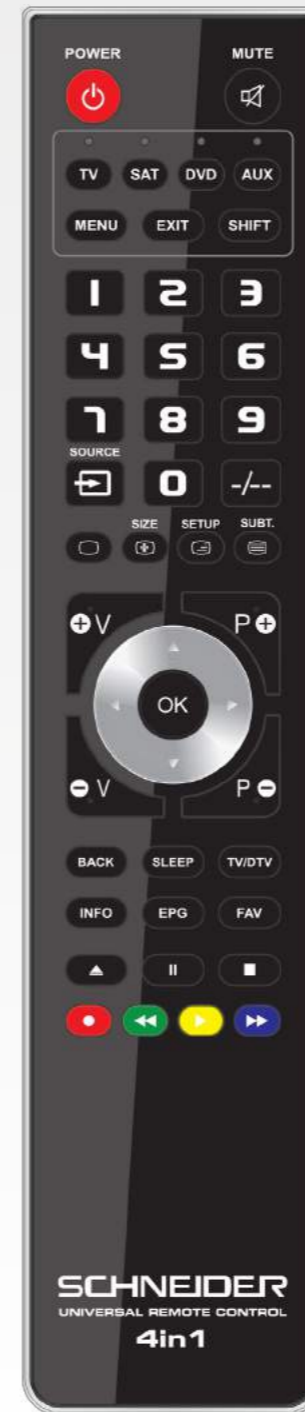

Universal

REMOTE CONTROL

Features

Universal remote control
Update via micro USB