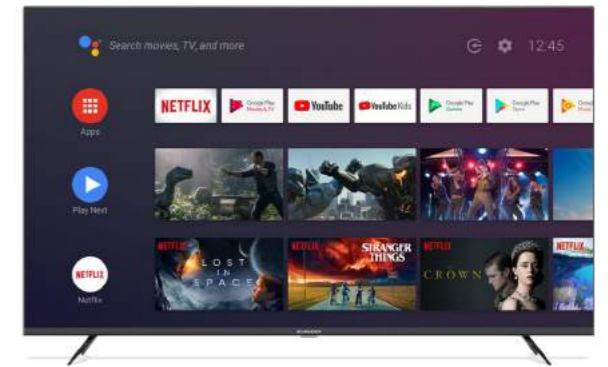

55"-60"

SC-LED55SC400ATV

- Ultra high definition 2160p
- HDR10
- 6.5 ms response time
- CPU: Quad Core
- GPU: Dual Core
- Android 9.0 (Pie)
- HDMI 2.0/HDMI 1.4 - USB port
- Wi-fi - Bluetooth - Lan RJ45
- DVB-T/T2/C
- Chromecast
- Google Assistant compatible
- Google Play Store
- 20 watt Dolby sound (2*10)