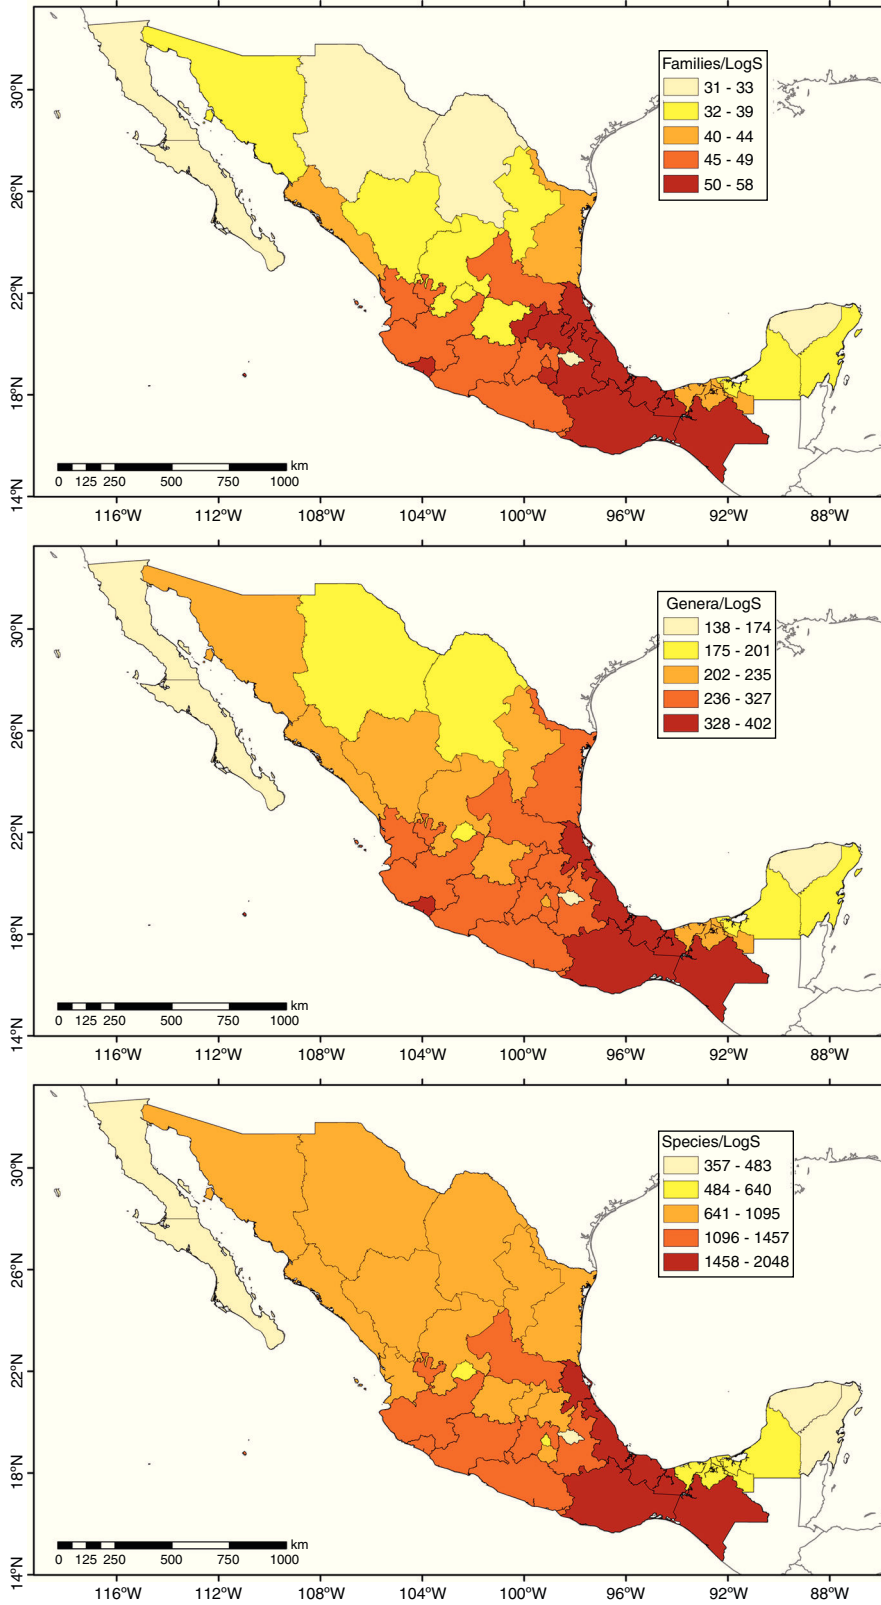

Table 4 (Continued)

Genus	Species
<i>Stevia</i>	117
<i>Carex</i>	114
<i>Mimosa</i>	112
<i>Desmodium</i>	110
<i>Peperomia</i>	109
<i>Acalypha</i>	108
<i>Begonia</i>	106
<i>Bursera</i>	94
<i>Justicia</i>	94

Figure 2 illustrates the distribution of species, genus and family richness for each state synthesized in Table 5. The values are divided by the logarithm ($\log_{10}$) of the state's surface area, a procedure that essentially standardizes mean species richness per 10 km². A diversity gradient from south to north is depicted, with some states of central Mexico breaking from this gradual shift of richness. Similarly, the 2 major peninsulas of the country (Baja California and Yucatán) had the lowest richness values for all 3 taxonomic levels evaluated.

Apparently, most states showed a roughly equal proportion of species per genus (species/genus ratio; mean = 3.5, minimum = 2.3, maximum = 5.2), except Oaxaca, for which the largest ratio was recorded. The variation is more noticeable when comparing the proportion of species per family (minimum = 10.8, maximum = 38.3; average = 8.2; Fig. 3).

Endemism

The total percentage of endemic species of Mexico among all vascular plants had not been previously reported. Most estimates are primarily for flowering plants. For this set, Rzedowski (1991) estimated their level of endemism at 52%. Subsequently, Villaseñor and Ortiz (2014) estimated the value at 50.4%. The figures included in this paper suggested that the level of endemism for all vascular plants is 49.8% (Table 5). Given the consistency between Rzedowski's estimate and these updated figures, levels of endemism are likely around 50%; in other words, about half of the flora of Mexico is endemic to its territory.

Another interesting finding from these analyses is that 3,167 species endemic to Mexico (13.6% of the total floristic richness and 27.3% nationwide endemics) are found only in

Table 5
Species richness of vascular plants in the 32 Mexican political states. EndMex = species endemic to Mexico; EndEdo = endemic to Mexico and restricted to the state; ExclEdo = non-endemic but restricted to the state.

State	Families	Genera	Species	EndMex	EndEdo	ExclEdo
Aguascalientes (AGS)	147	690	1,871	658	2	1
Baja California (BCN)	151	797	2,336	447	140	572
Baja California Sur (BCS)	159	752	1,988	682	242	1
Campeche (CAM)	172	917	2,369	177	4	2
Chiapas (CHIS)	270	1,912	8,790	1,635	403	877
Chihuahua (CHIH)	176	1,091	4,291	1,197	89	54
Coahuila (COAH)	161	982	3,780	1,202	141	61
Colima (COL)	219	1,267	4,333	1,734	32	0
Ciudad de México (CDMX)	150	698	1,978	681	0	0
Durango (DGO)	191	1,145	4,472	1,861	80	5
Guanajuato (GTO)	176	965	3,206	1,350	7	0
Guerrero (GRO)	238	1,507	6,551	2,715	237	13
Hidalgo (HGO)	227	1,332	4,734	1,755	16	0
Jalisco (JAL)	235	1,541	7,155	3,353	182	4
México (MEX)	212	1,311	5,177	2,155	37	2
Michoacán (MICH)	219	1,394	5,885	2,588	85	16
Morelos (MOR)	197	1,063	3,491	1,242	23	1
Nayarit (NAY)	209	1,160	3,964	1,571	27	2
Nuevo León (NLE)	170	1,028	3,740	1,350	52	9
Oaxaca (OAX)	266	1,946	10,229	4,071	760	90
Puebla (PUE)	247	1,483	5,232	1,935	67	1
Querétaro (QRO)	215	1,289	4,411	1,691	11	0
Quintana Roo (QROO)	165	905	2,276	168	6	13
San Luis Potosí (SLP)	226	1,441	5,413	1,994	42	2
Sinaloa (SIN)	200	1,118	3,736	1,458	69	2
Sonora (SON)	183	1,158	4,106	1,081	77	59
Tabasco (TAB)	198	1,036	2,826	212	16	23
Tamaulipas (TAMS)	218	1,309	4,278	1,267	65	43
Tlaxcala (TLAX)	119	503	1,297	417	0	0
Veracruz (VER)	271	1,956	8,497	2,498	238	59
Yucatán (YUC)	150	803	1,900	157	6	7
Zacatecas (ZAC)	179	1,045	3,705	1,599	12	0
MEXICO	297	2,854	23,314	11,600	3,167	1,924

Figure 2. Richness of species, genera, and families in Mexican states. Figures are standardized by area by dividing the total values by the logarithm ($\log_{10}$) of the state's surface (S).