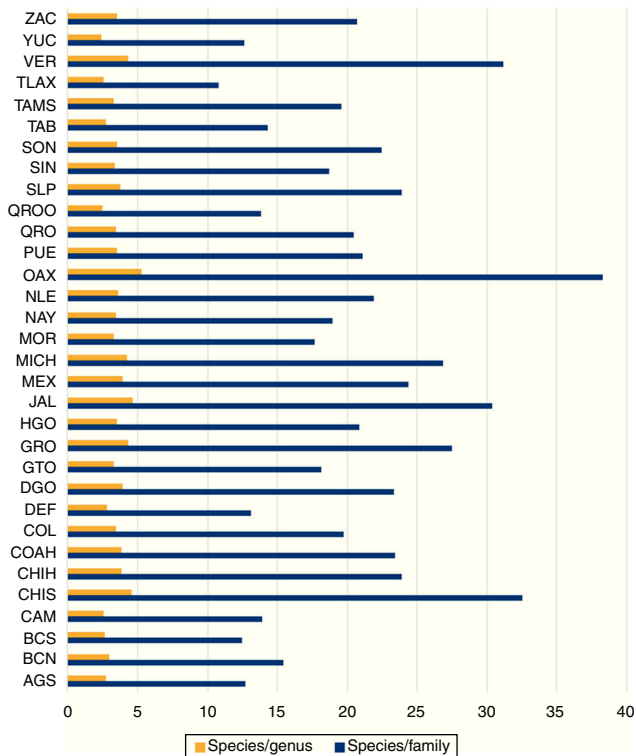

Figure 3. Proportion of species described by genera and families in the 32 political states of Mexico.

1 state. If we add to this figure those species that are not endemic to Mexico, but only found in a single Mexican state (classified here as restricted species), mostly at the northern or southern edge of the species' geographic range, the proportion of rare species (species found in a single state) reaches 21.8% of the national floristic richness. Table 5 indicates how many of these rare species are recorded in each one of the states of Mexico.

Floristic richness in the major biomes of Mexico

In agreement with the uneven distribution of floristic richness statewide, irregular distribution patterns are also evident at larger scales, although it is feasible to recognize areas with characteristic species assemblages. For example, Villaseñor and Ortiz (2014) described 5 major biomes into which the vegetation types in Mexico are grouped, ranging in value from 5,296 species in the tropical humid forest (THUF) to 8,824 species in the temperate forest (TEMF). Here, the species richness distribution is assessed by biome, with special consideration of the species characteristic to each one. Species are classified as being restricted to (or characteristic of) a biome when distributed in only 1 biome or in 2 contiguous biomes (e.g., humid mountain forest (HUMF) and TEMF, or HUMF and THUF).

Table 6 shows the numbers of characteristic species, recorded by biome in each Mexican state. Highlighted in bold typeface are the 5 states contributing with the largest richness values to