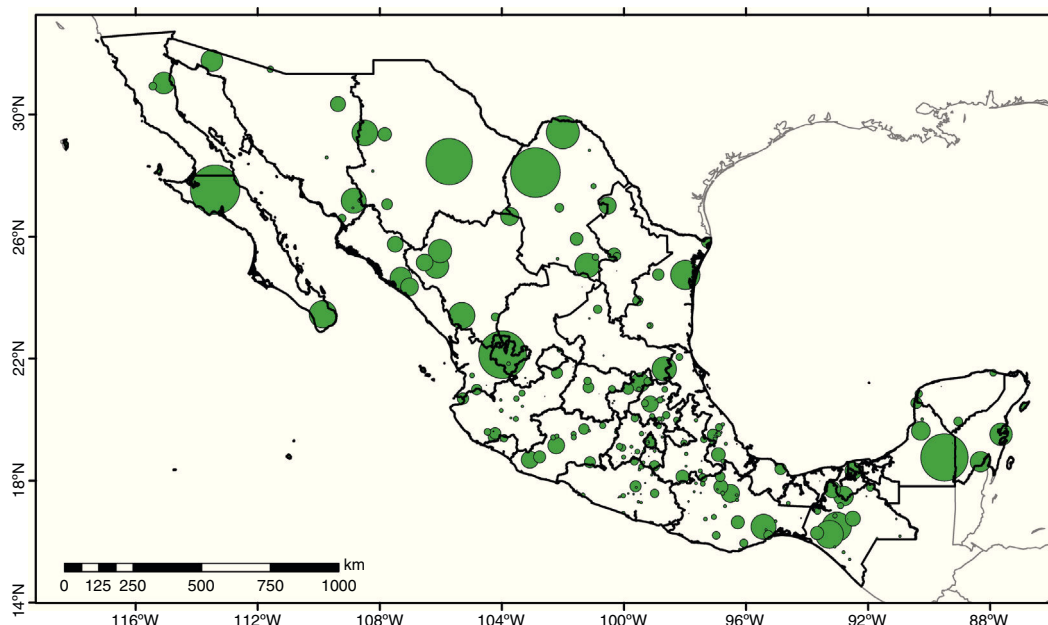

Materials and methods

The catalog is the result of the review of over 2,500 references covering different aspects of the flora of Mexico. Among them are the numerous fascicles published by different regional taxonomic treatments for the country. They include, for example, Flora of El Bajío and adjacent regions (>190 fascicles and >30 additional fascicles), Flora of Veracruz (>150), Flora of the Tehuacán-Cuicatlán Valley (>130), Flora of Guerrero (>60), Flora of Jalisco (>20), Flora Mesoamericana (5 volumes) and Flora Novo-Galiciana (17 volumes). The protologues of many species that had never been mentioned in previous inventories or floristic treatments were also consulted. For example, in the last decade (2006–2015) 924 brand new species occurring in Mexico have been described, and 656 species have undergone name changes due to the proposal of new taxonomic combinations. Very few of these 1,580 names had been mentioned in publications of inventories or vegetation studies, and their inclusion in the catalog derives directly from the publications where they were originally described.

The compilation of this catalog has also benefited from the large body of published state and regional inventories published. In his 2 early-century reviews, Villaseñor (2003, 2004) reported the major contributions of these publications to the flora of Mexico, and pointed out the 13 states lacking statewide inventories at the time. Interestingly, updated floristic lists have been published for 5 of them since (Ciudad de México – formerly known as Distrito Federal [Rivera-Hernández & Flores-Hernández, 2013]; Jalisco [Ramírez-Delgado et al.,