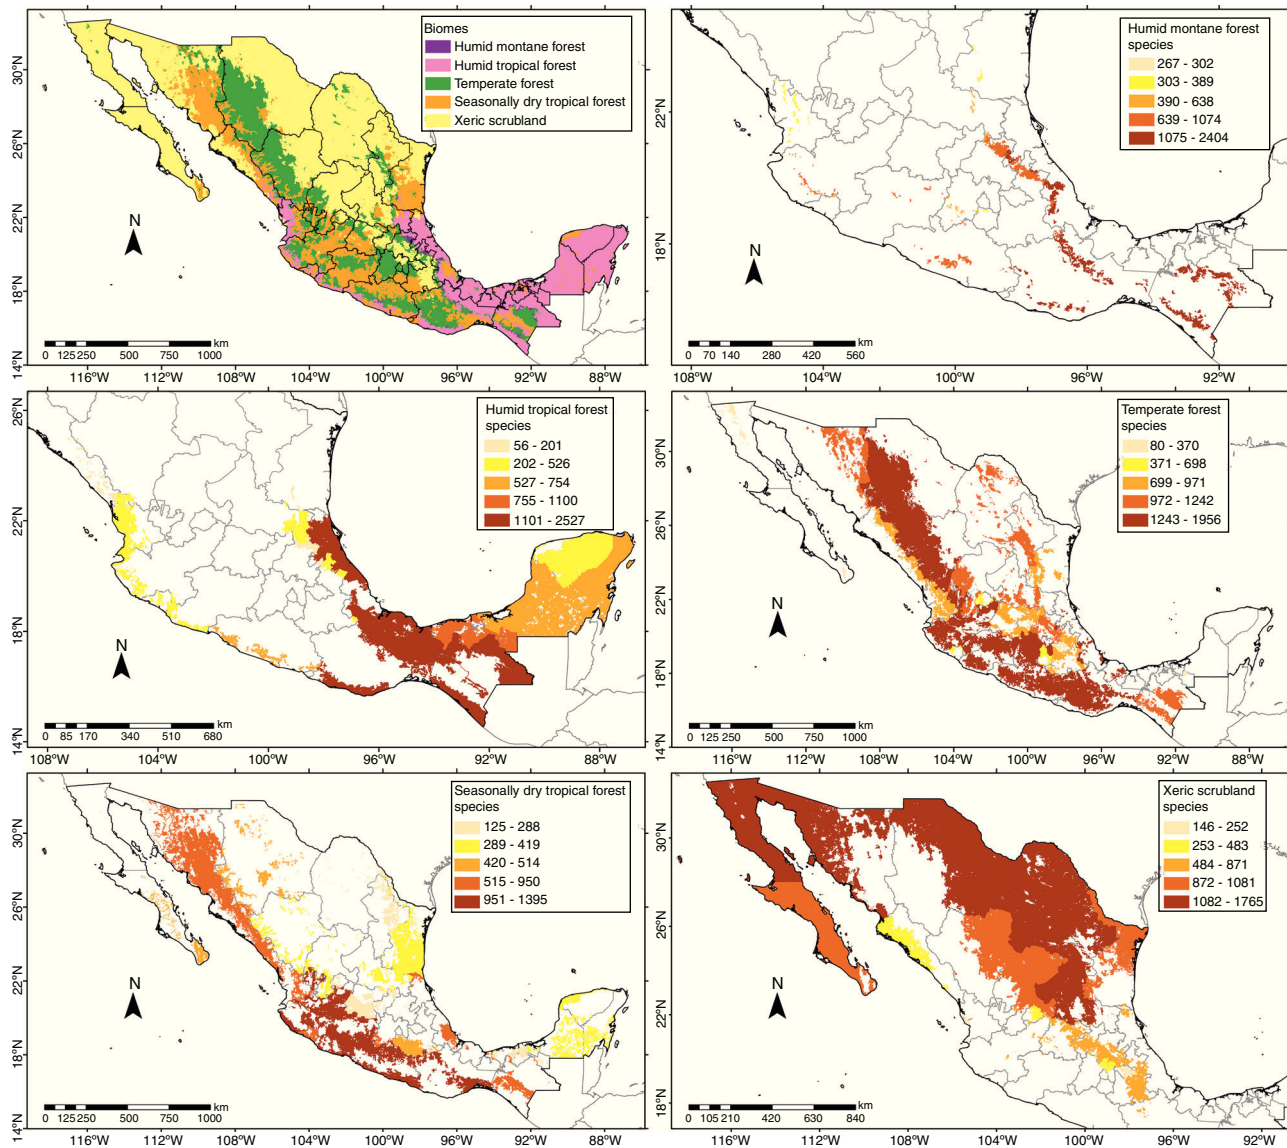

Like other mega-diverse countries, the results reported here suggest that a large percentage of Mexico's flora tends to have high values of rarity, as indicated either by the breadth of its distribution (species recorded in few states; [Table 5](#)) or its habitat