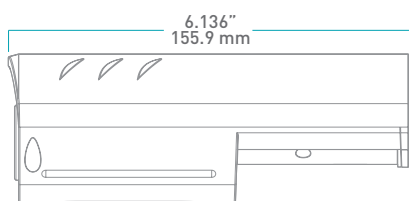

Misc

Approvals	FCC, CE
Temperature Range	-32°F to 104°F, 0°C to 40°C
Weight (grams)	353 g
Warranty	3 year
Lens Options	V6 Telephoto Lens 1/2" CS, 12-40 mm, F1.8, IR V7 Wide Angle Lens 1/2" CS, 4-12mm, F1.4, IR V16 Wide Angle Lens 1/3" CS, 2.8-12 mm, F1.4, IR W2 Wide Angle Lens 1/2" CS, 1.8-3 mm, F1.4 IR
Accessories	IQ76X-AVC IQ76X Series Analog Video Cable Adapter 6" (153mm)

Dimensions

Side

Front

Back