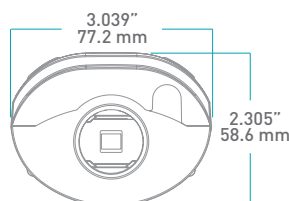

Misc

Approvals	FCC, CE
Temperature Range	-32°F to 104°F, 0°C to 40°C
Weight (grams)	353 g
Warranty	3 year
Lens Options	V6 Telephoto Lens 1/2" CS, 12-40 mm, F1.8, IR V7 Wide Angle Lens 1/2" CS, 4-12mm, F1.4, IR V16 Wide Angle Lens 1/3" CS, 2.8-12 mm, F1.4, IR W2 Wide Angle Lens 1/2" CS, 1.8-3 mm, F1.4 IR
Accessories	IQ76X-AVC IQ76X Series Analog Video Cable Adapter 6" (153mm)

Dimensions

Side

Front

Back