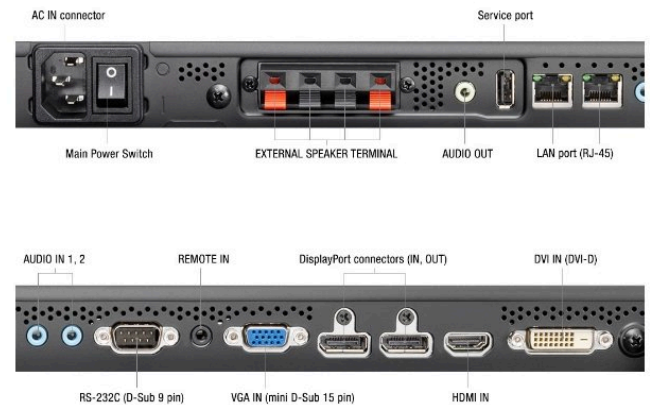

NEC MultiSync® X555UNS LCD 55" Video Wall Display

Datasheet

Video walls from NEC: get the WOW factor!

NEC's video wall solutions ensure the big impressions you desire. Effortless readability with precise colour reproduction and high contrast ratios will catch attention. An advanced set of intelligent features make the displays easy to install and operate, and drastically reduced maintenance times are supported.

MultiSync® X555UNS is the perfect choice for flexible video walls in corporate applications, retail environments, quick service restaurants and all other public spaces. Get the attention you desire! With the WOW factor from NEC!

Frame Comp - supports a seamless appearance and shows the content without any interruption, creating one stunning image by synchronising the content across the wall.

Reliable colour reproduction - due to 10-bit colour performance, extreme viewing angles and hardware calibratable LUT, viewers benefit from consistently accurate image rendering.

Open Modular Intelligence

OPS Slot	Slot Technology: Open pluggable specification (NEC / Intel OPS standard)
Inrush Current [A]	max. 10
Power Consumption [W]	max. 61
Voltage / Current [V/A]	16/4

Interface Extension Slot