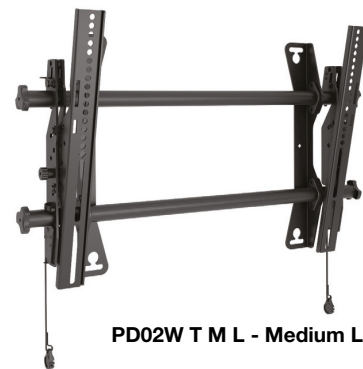

Order Codes: 100013092 - 100013093 - 100013094

Wall Mount PD02W T M L, PD02W T L L & PD03W T M P

Universal Medium & Large Tilt Wall Mount

Solid universal wall mount with tilt function for NEC Large Format Displays from 32" to 65" available for either landscape or portrait orientation.

This wall mount is not only the perfect mount for single display installations. Together with specific connectors, this wall mount includes a variety of features to make multi display installations fast and easy. It is therefore the ideal solution for quick serve restaurants and for airport flight information boards. In addition optional video conference accessories make it the perfect choice for any kind of meeting room situation.

Delivering Genuine Benefits

- Provides effortless tilting by using the center of gravity to balance the screen.
- Post-installation lateral shift allows displays to slide apart and back together to simplify installation and maintenance.
- Hear an audible click when the displays safely engage with the mount.
- Provides low-profile, fingertip tilt.
- Built-in cable stand provides easy access under the screen.
- Optional Connector Kits easily connect mounts to create multi-monitor menu board configurations.
- Optional accessories (Video Conference Shelf, Component Shelf, etc.) make it the perfect solution for video conferencing applications.