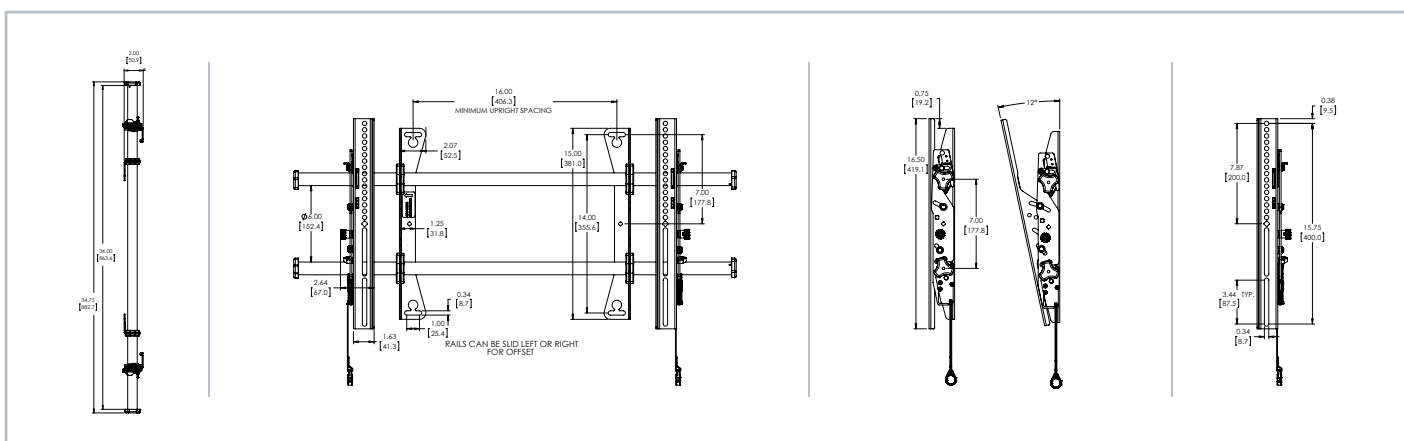

Delivering Genuine Benefits

- Provides effortless tilting by using the center of gravity to balance the screen.
- Post-installation lateral shift allows displays to slide apart and back together to simplify installation and maintenance.
- Hear an audible click when the displays safely engage with the mount.
- Provides low-profile, fingertip tilt.
- Built-in cable stand provides easy access under the screen.
- Optional Connector Kits easily connect mounts to create multi-monitor menu board configurations.
- Optional accessories (Video Conference Shelf, Component Shelf, etc.) make it the perfect solution for video conferencing applications.

PD02W T M L - Medium Landscape

PD03W T M P- Medium Portrait

PD02W T L L - Large Landscape

Technical Drawings

PD02W T M L

PD03W T M P

PD02W T L L

Connector Kits available to make Menu Board installations quick and easy*