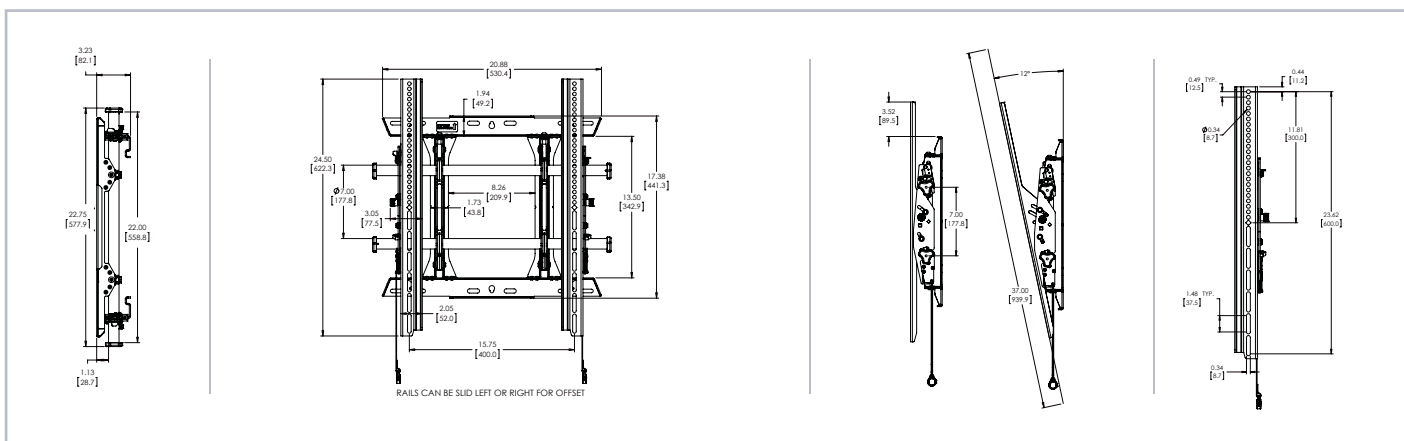

Delivering Genuine Benefits

- Provides effortless tilting by using the center of gravity to balance the screen.
- Post-installation lateral shift allows displays to slide apart and back together to simplify installation and maintenance.
- Hear an audible click when the displays safely engage with the mount.
- Provides low-profile, fingertip tilt.
- Built-in cable stand provides easy access under the screen.
- Optional Connector Kits easily connect mounts to create multi-monitor menu board configurations.
- Optional accessories (Video Conference Shelf, Component Shelf, etc.) make it the perfect solution for video conferencing applications.

PD02W T M L - Medium Landscape

PD03W T M P- Medium Portrait

PD02W T L L - Large Landscape

Technical Drawings

PD02W T M L

PD03W T M P

PD02W T L L

Connector Kits available to make Menu Board installations quick and easy*