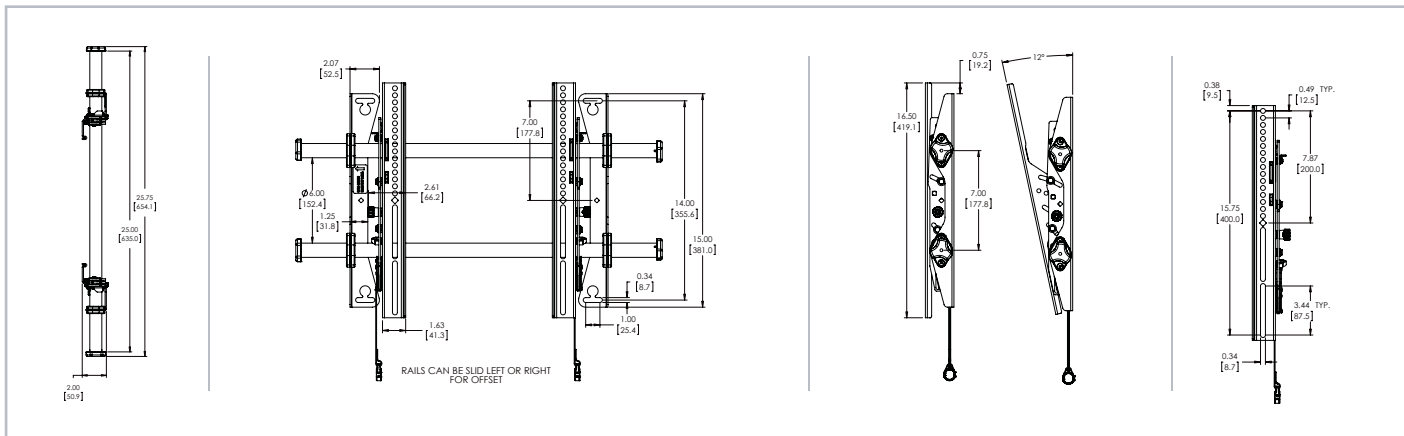

Delivering Genuine Benefits

- Provides effortless tilting by using the center of gravity to balance the screen.
- Post-installation lateral shift allows displays to slide apart and back together to simplify installation and maintenance.
- Hear an audible click when the displays safely engage with the mount.
- Provides low-profile, fingertip tilt.
- Built-in cable stand provides easy access under the screen.
- Optional Connector Kits easily connect mounts to create multi-monitor menu board configurations.
- Optional accessories (Video Conference Shelf, Component Shelf, etc.) make it the perfect solution for video conferencing applications.

PD02W T M L - Medium Landscape

PD03W T M P- Medium Portrait

PD02W T L L - Large Landscape

Technical Drawings

PD02W T M L

PD03W T M P

PD02W T L L

Connector Kits available to make Menu Board installations quick and easy*