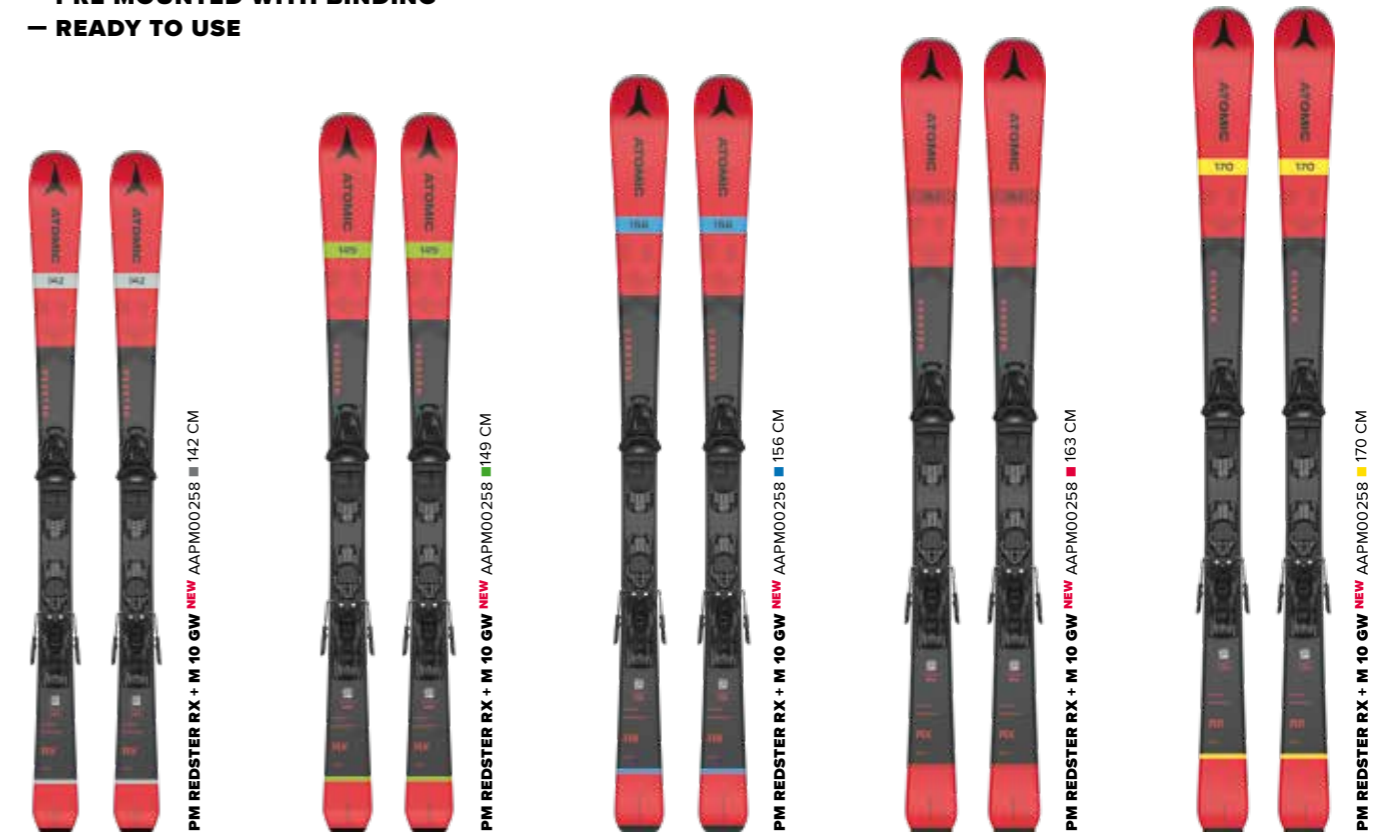

TECHNICAL SPECIFICATIONS

- COLOR CODED
- PRE MOUNTED WITH BINDING
- READY TO USE

PRODUCT	ART. NO.	BINDINGS / SKINS	LENGTH (cm)	SIDE CUT TIP (mm)	SIDE CUT WAIST (mm)	SIDE CUT TAIL (mm)	RADIUS (m)	ROCKER	FEATURES	WEIGHT	PRICES
PM REDSTER RX + M 10 GW	AAPM00258	M 10 GW	142 ■	94	71	104.4	13.8	Piste Rocker 10/90/0	Bend-X Technology, Dura Cap Sidewall, Densolite Core, Structured Topsheet, Steel Powered, Tip Protector	2742g / 167cm*	
			149 ■	96	71	106.5	14.3				
			156 ■	98	71	108.5	14.9				
			163 ■	100	71	110.5	15.5				
			170 ■	102	71	112.5	16				
PM REDSTER J2 + C 5	AAPM00264	C 5	70 ■	84	63	69.5	6	Race Rocker 5/95/0	Bend-X Technology, Dura Cap, Densolite Core, Structured Topsheet	1334g / 110cm*	
			80 ■	88.5	64	73.5	6.6				
			90 ■	93.5	65	77.5	7.2				
			100 ■	101	66	82.5	7				
			110 ■	105	67	86	8				
			120 ■	108	68	89	9				
			130 ■	109	68	90	10.5				
140 ■	109.5	68	90.5	12							
150 ■	110	68	91	13.5							

* weight with plate and binding

TO COMPLETE YOUR PERFECT RENTAL SETUP:

RENTAL