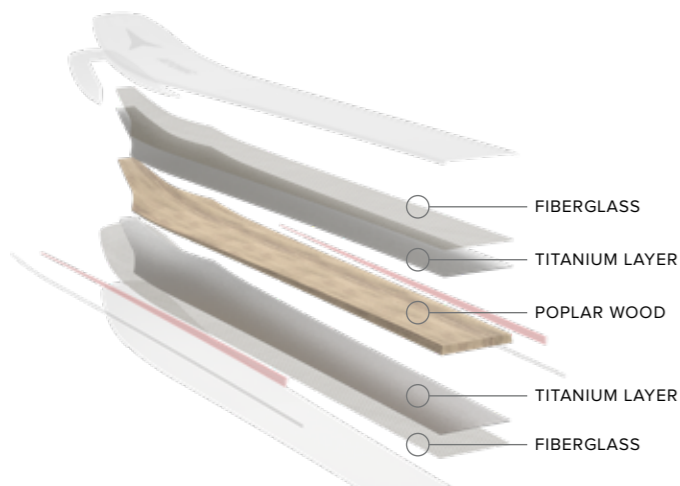

ULTRAWALL

A robust new sidewall featured in Atomic's new Redster Revoshock ski series, Ultrawall consists of a base to top sheet sidewall that delivers controlled power transmission, increased edge grip and improved acceleration. Finished with a rounded Dura Cap, Ultrawall offers exceptional durability against scratches, dents and dings.

KEY TESTING GROUNDS

USA
PACIFIC NORTHWEST – ROCKIES – NEW ENGLAND

CANADA
BRITISH COLUMBIA – ALBERTA – ONTARIO – QUEBEC

OMATIC CORE

With a versatile all-mountain mindset, Maverick utilizes OMatic construction to create a core that produces the ultimate balance of stiffness and flex throughout the length of the ski. Constructed with only essential materials; precision milled poplar wood, lightweight fiberglass and titanium layers or carbon inserts (depending on the model) OMatic delivers effortless performance, balance and stability from tip to tail.

FLOW PROFILE

Atomic's new Flow Profile blends the perfect amount of rocker and camber for optimal effective edge contact during every turn. Utilizing the latest generation HRZN Tech Tip, Flow Profile delivers the ideal combination of camber, shovel taper, and tip rocker to create a ski that hooks up on hardpack as well as floats in fresh snow.