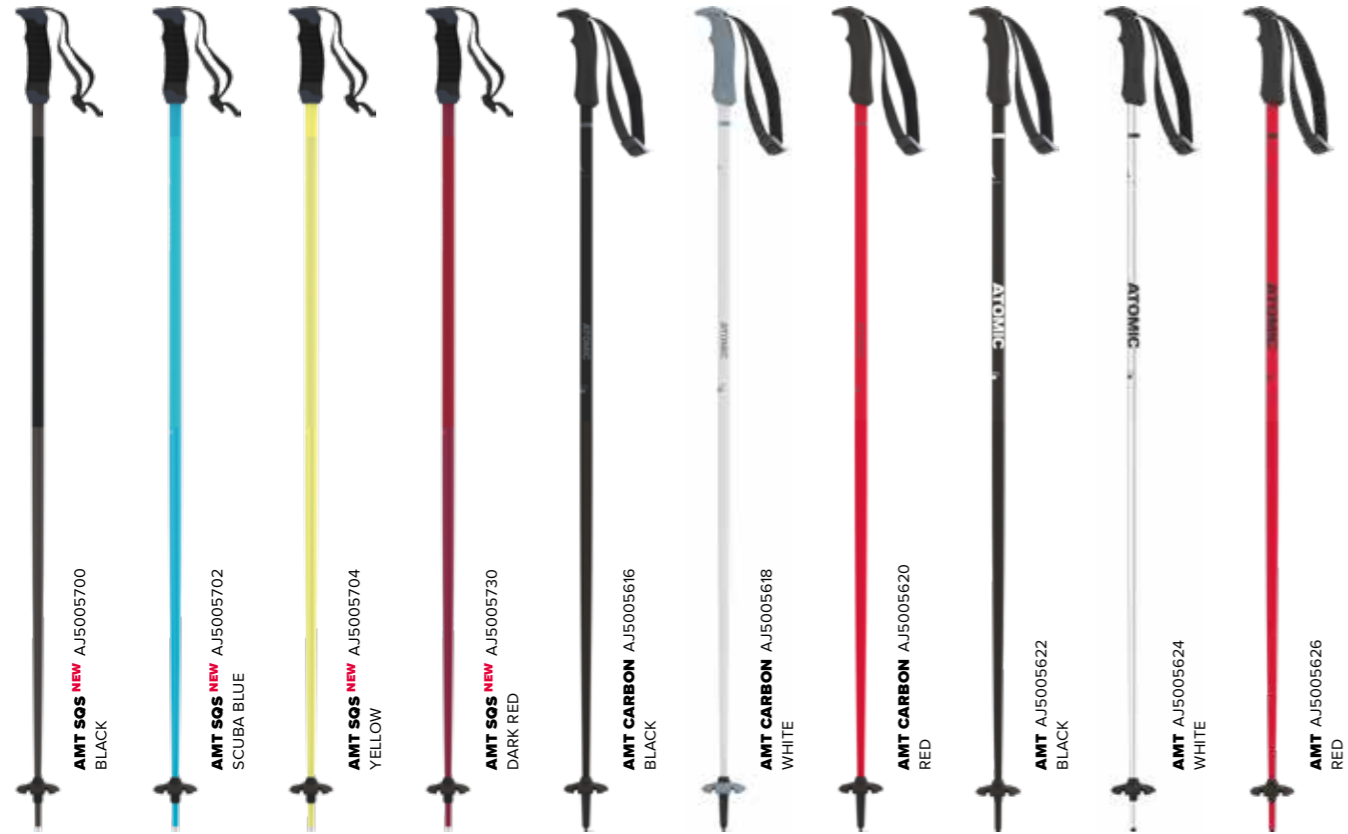

TECHNICAL SPECIFICATIONS

ALL MOUNTAIN

AMT