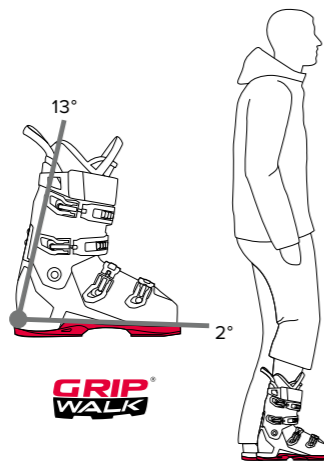

GW - ON A FLAT SURFACE
Standing on a flat surface, GripWalk soles make the geometry more upright and more comfortable.