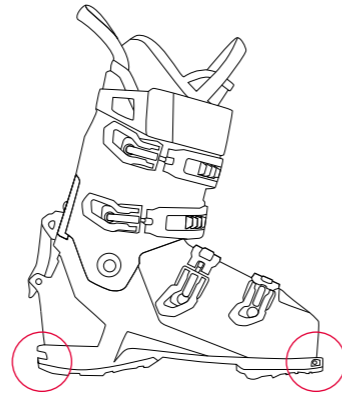

BOOT TECHNOLOGIES

PROLITE

Prolite is a way of building skis and boots that turns traditional thinking on its head. Instead of starting with a standard construction and cutting material away to save weight, Prolite does the opposite. It starts with the slimmest possible profile and then it builds up reinforcements in key areas where strength is needed – like the Energy Backbone down each boot spine and ski edge. The impact of this construction? The lower weight saves energy and makes skiing effortless but also more precise with a tuned-in feel for the snow underfoot. And all the strength is still there when you need it for pushing hard.

TECH INSERTS

Complete Tech (CT) refers to the boot having tech inserts in both the toe and heel which allow for maximum binding compatibility.

Hybrid Tech (HT) refers to the boot having tech inserts in the toe only which allow for compatibility with hybrid bindings, such as the Atomic Shift MNC.