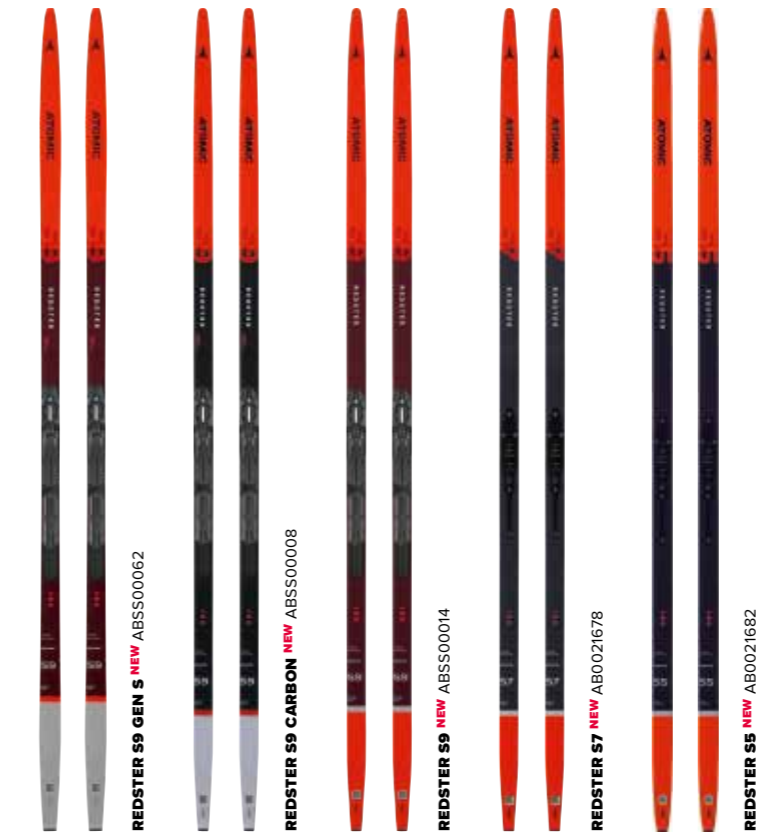

TECHNICAL SPECIFICATIONS

RACE

REDSTER SKATE

PRODUCT	ART. NO.	BINDING	SIZES (cm)	WEIGHT SINGLE PC./ SIZE	SIDE CUT (mm)	CONSTR.	BASE	CORE	GRIP	FEATURES	PRICES
REDSTER S9 GEN S	ABSS00060 hard	PROLINK SHIFT-IN SK	183	535g/ 183cm	47/40/47	Race Carbon WC Insert	BI 6000 + WC Grinding	Nomex Featherlight Race	-	Speedline, Racewall, Speedscale	
	ABSS00062 med	PROLINK SHIFT-IN SK	183								
REDSTER S9 CARBON	ABSS00104 PLUS hard	PROLINK SHIFT-IN SK	192	529g/ 186cm	41/43/43.5	Race Carbon Monocoque Construction	BI 6000 + WC Grinding	Nomex Featherlight Race	-	V-Shape Sidecut	
	ABSS00102 PLUS med	PROLINK SHIFT-IN SK	180, 186, 192								
	ABSS00012 UNI hard	PROLINK SHIFT-IN SK	192								
	ABSS00008 UNI med	PROLINK SHIFT-IN SK	186, 192								
REDSTER S9	ABSS00010 UNI soft	PROLINK SHIFT-IN SK	173, 180, 186, 192	534g/ 186cm	41/43/43.5	Race Carbon Construction	BI 5000 SA + WC Grinding	Nomex Featherlight	-	V-Shape Sidecut	
	ABSS00016 hard	PROLINK SHIFT-IN SK	192								
	ABSS00014 med	PROLINK SHIFT-IN SK	186, 192								
REDSTER S7	ABSS00018 soft	PROLINK SHIFT-IN SK	173, 180, 186, 192	604g/ 186cm	41/43/43.5	Race Carbon Construction	BI 5000 + WC Grinding	Speedcell	-	V-Shape Sidecut, Double Groove	
	AB0021680 hard	-	186, 192								
	AB0021678 med	-	173, 180, 186, 192								
	ABSS00022 hard	PROLINK SHIFT-IN SK	186, 192								
REDSTER S5	ABSS00020 med	PROLINK SHIFT-IN SK	173, 180, 186, 192	585g/ 186cm	41/43/43.5	Race Carbon Construction	BI 4000 + Race Grinding	Ultra High Densolite	-	Comfort Tip, Double Groove, Easy Edge Sidecut	
	AB0021682	-	167, 173, 180, 186, 192