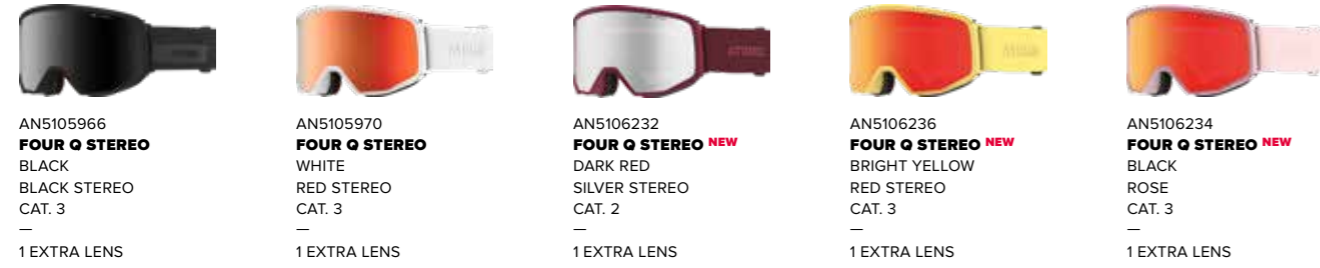

TECHNICAL SPECIFICATIONS

CYLINDRICAL

FOUR Q STEREO

AN5105966 **FOUR Q STEREO** BLACK BLACK STEREO CAT. 3 — 1 EXTRA LENS

AN5105970 **FOUR Q STEREO** WHITE RED STEREO CAT. 3 — 1 EXTRA LENS

AN5106232 **FOUR Q STEREO NEW** DARK RED SILVER STEREO CAT. 2 — 1 EXTRA LENS

AN5106236 **FOUR Q STEREO NEW** BRIGHT YELLOW RED STEREO CAT. 3 — 1 EXTRA LENS

AN5106234 **FOUR Q STEREO NEW** BLACK ROSE CAT. 3 — 1 EXTRA LENS