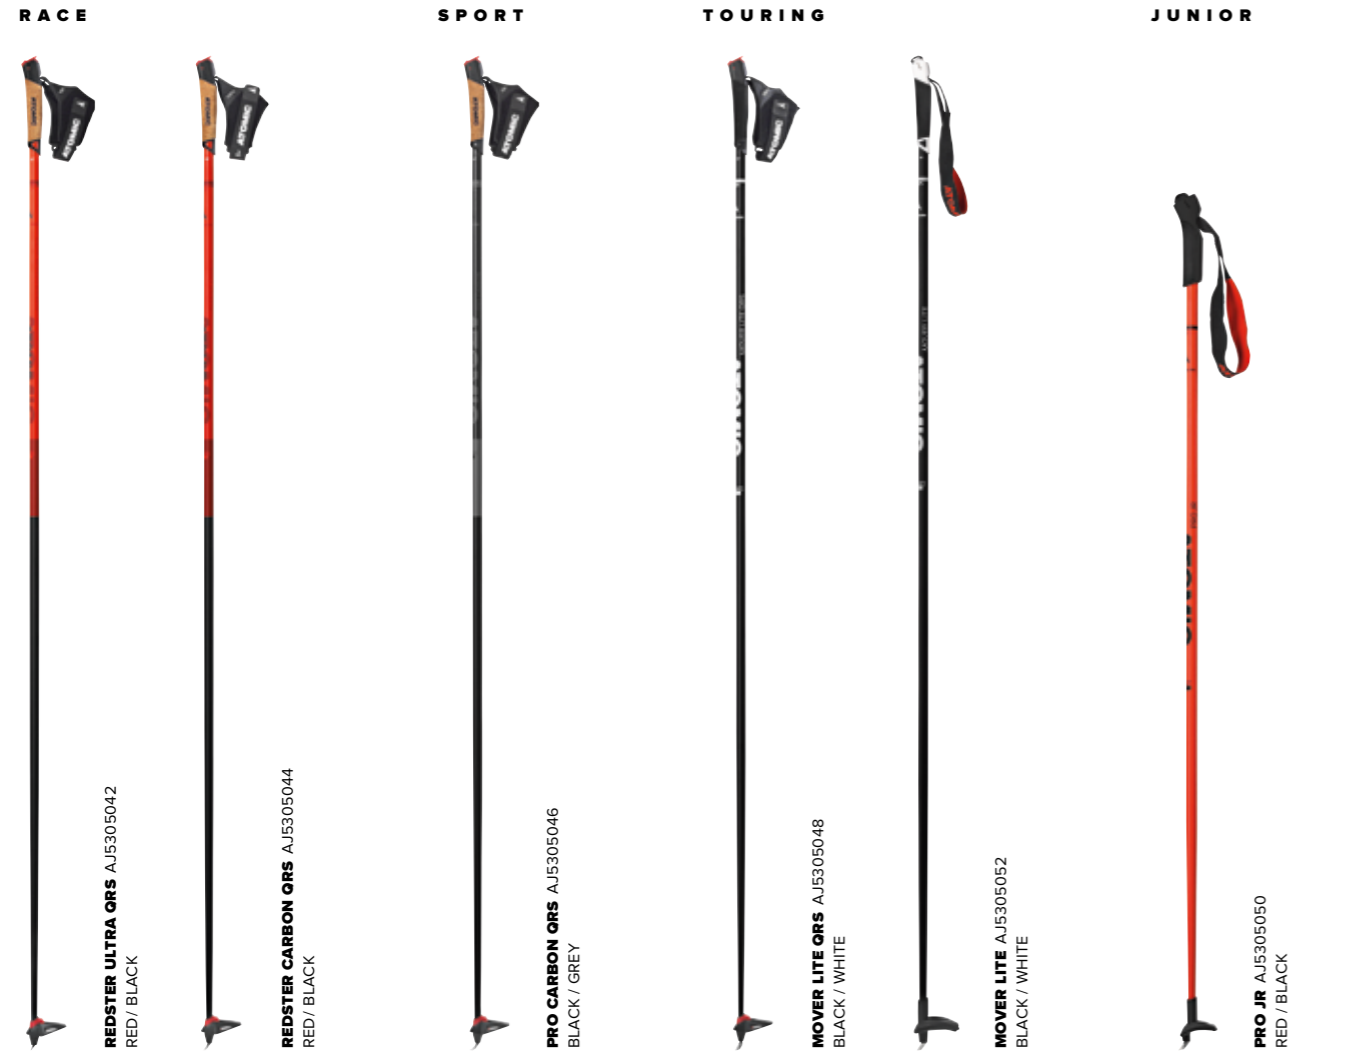

TECHNICAL SPECIFICATIONS

PRODUCT	ART. NO.	COLOR	SIZES (cm)	SHAFT	GRIP	STRAP	BASKET	TIP	WEIGHT	PRICES
RACE										
REDSTER ULTRA QRS	AJ5305042	Red/Black	140, 150, 160, 170, 180	6★ Carbon Pole Technology	QRS – Quick Release System, QRS Nordic Cork Grip (2K)	Power Strap Lite	Exchangeable Basket	Wolfram Tip	168g / 150cm	
REDSTER CARBON QRS	AJ5305044	Red/Black	130, 135, 140, 145, 150, 155, 160, 165	5★ Carbon Pole Technology	QRS – Quick Release System, QRS Nordic Cork Grip (2K)	Power Strap Lite	Exchangeable Basket	Wolfram Tip	174g / 155cm	
SPORT										
PRO CARBON QRS	AJ5305046	Black/Grey	130, 135, 140, 145, 150, 155, 160, 165	3★ Carbon Pole Technology	QRS – Quick Release System, QRS Nordic Cork Grip (2K)	Power Strap Lite	Exchangeable Basket	Wolfram Tip	184g / 155cm	
TOURING										
MOVER LITE QRS	AJ5305048	Black/White	130, 135, 140, 145, 150, 155, 160, 165	3★ Aluminium Pole Technology	QRS – Quick Release System, QRS Nordic EVA Grip (2K)	Power Strap Lite	Exchangeable Basket	Wolfram Tip	257g / 155cm	
MOVER LITE	AJ5305052	Black/White	130, 135, 140, 145, 150, 155, 160, 165	3★ Aluminium Pole Technology	Touring EVA Grip (2K)	Biathlon Strap	Touring Basket Size M	Steel Tip	240g / 160cm	
JUNIOR										
Pro JR	AJ5305050	Red/Black	80, 85, 90, 95, 100, 105, 110, 115, 120, 125	3★ Aluminium Pole Technology	Touring EVA Grip (2K)	Biathlon Strap	Touring Basket Size S	Steel Tip	173g / 115cm