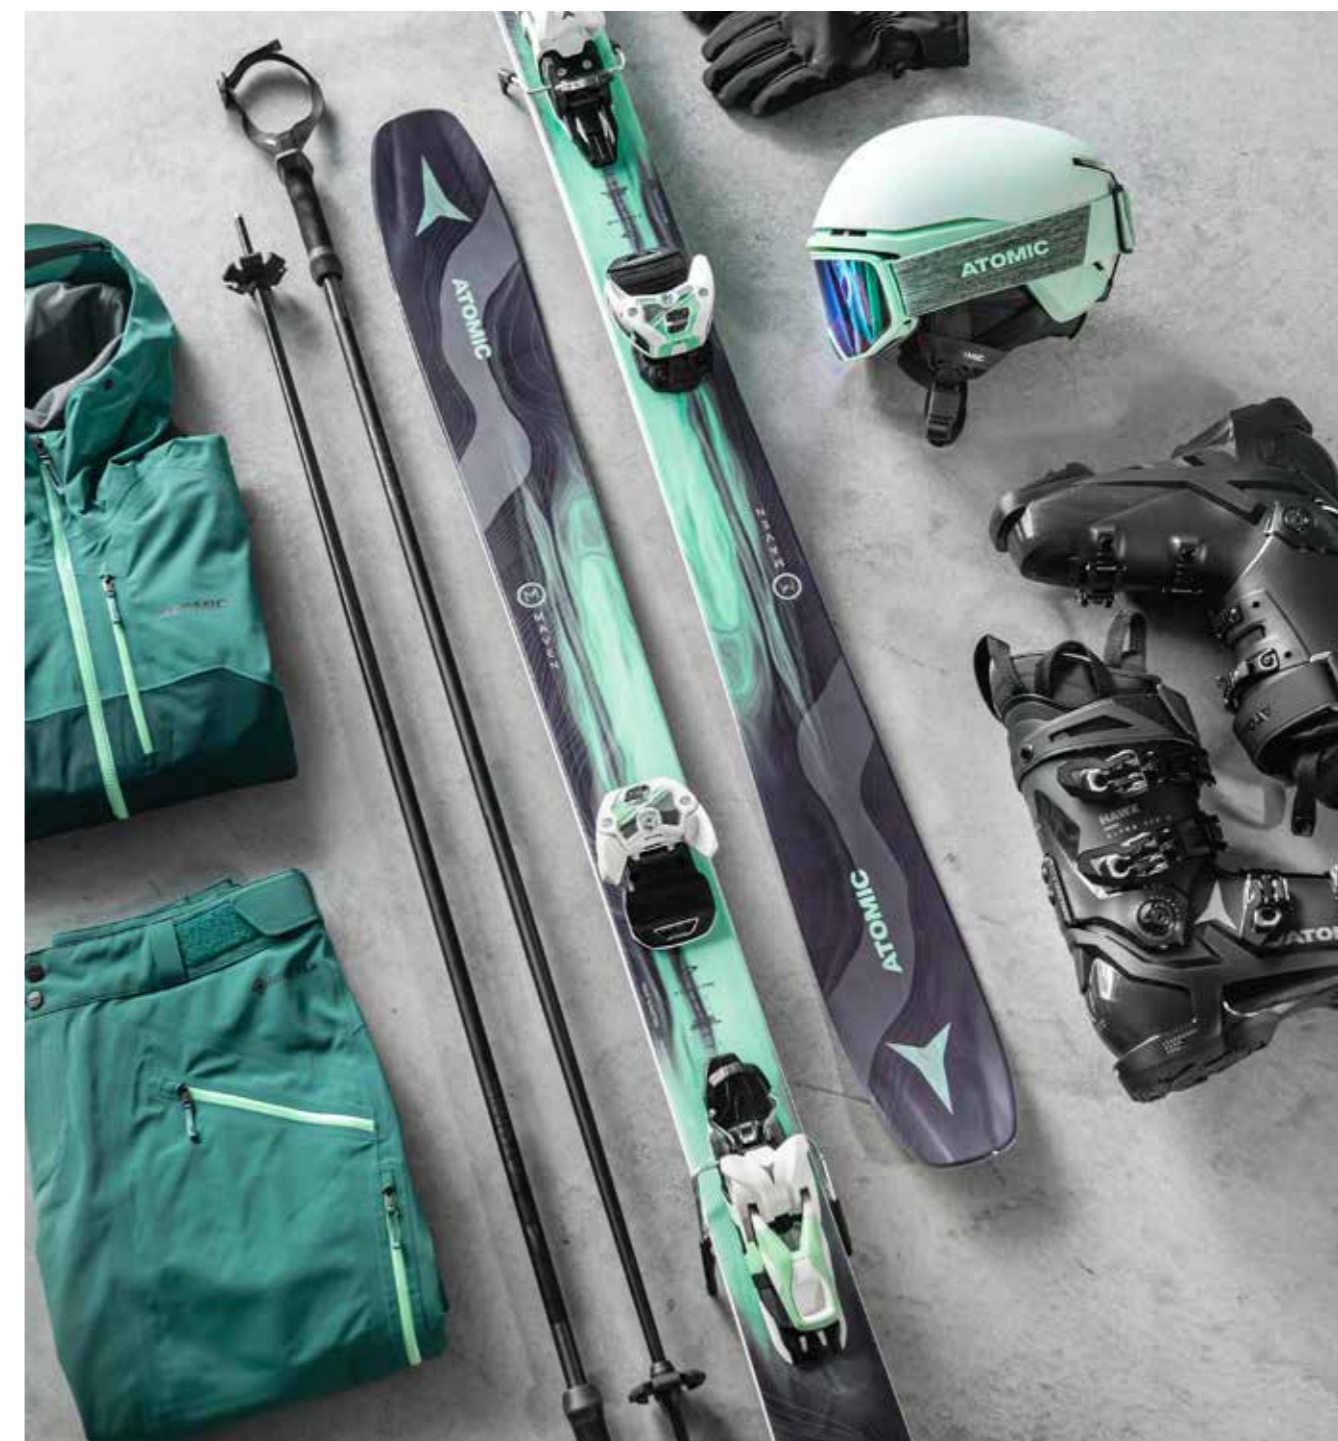

Jacket W Revent 3L GTX Jacket **Pant** W Revent 3L GTX Pant

**DESIGNED IN
NORTH AMERICA.
BUILT IN AUSTRIA.
SKIED EVERYWHERE.**

Developed, tested, and validated in North America, where every mountain attracts a different type of skier and a style that requires unique characteristics in an all-terrain ski, Maverick is the ski that unites all mountains and skiers. Featuring construction technology used by the world's top racers and professional freeride skiers, Maverick blends both ends of the spectrum to create a ski that is both pure groomer performance and playful in the powder.