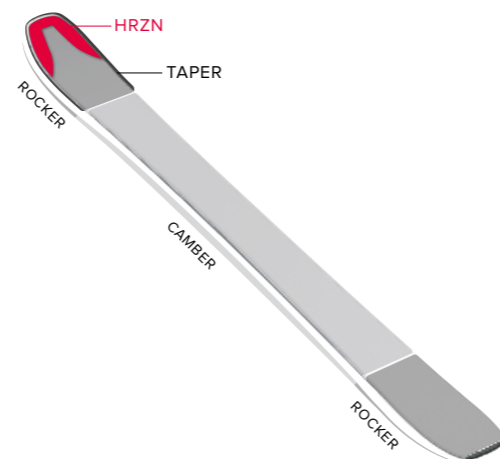

ULTRAWALL

A robust new sidewall featured in Atomic's new Redster Revoshock ski series, Ultrawall consists of a base to top sheet sidewall that delivers controlled power transmission, increased edge grip and improved acceleration. Finished with a rounded Dura Cap, Ultrawall offers exceptional durability against scratches, dents and dings.

KEY TESTING GROUNDS

USA
PACIFIC NORTHWEST – ROCKIES – NEW ENGLAND

CANADA
BRITISH COLUMBIA – ALBERTA – ONTARIO – QUEBEC

OMATIC CORE

With a versatile all-mountain mindset, Maverick utilizes OMatic construction to create a core that produces the ultimate balance of stiffness and flex throughout the length of the ski. Constructed with only essential materials; precision milled poplar wood, lightweight fiberglass and titanium layers or carbon inserts (depending on the model) OMatic delivers effortless performance, balance and stability from tip to tail.

FLOW PROFILE

Atomic's new Flow Profile blends the perfect amount of rocker and camber for optimal effective edge contact during every turn. Utilizing the latest generation HRZN Tech Tip, Flow Profile delivers the ideal combination of camber, shovel taper, and tip rocker to create a ski that hooks up on hardpack as well as floats in fresh snow.