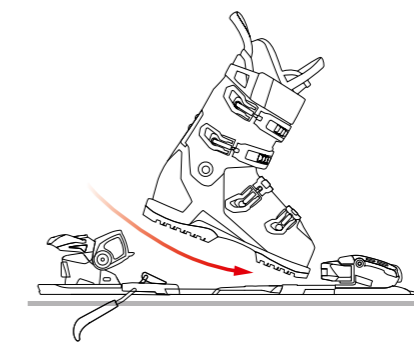

✓ compatible ⚠ partially compatible ✗ not compatible

GRIPWALK

GripWalk is a sole/binding system that makes walking in ski boots significantly more comfortable, while also reducing the chance of slipping. Yet the GripWalk system also guarantees outstanding on-snow performance.

BENEFITS

BETTER WALKING, MORE GRIP

A high-profiled slip-resistant sole leads to outstanding grip for walking.

NO HEIGHT ADJUSTEMENT

Simply step-in: Bindings with GripWalk Logo need NO height adjustment – even when used with regular alpine boots and soles.