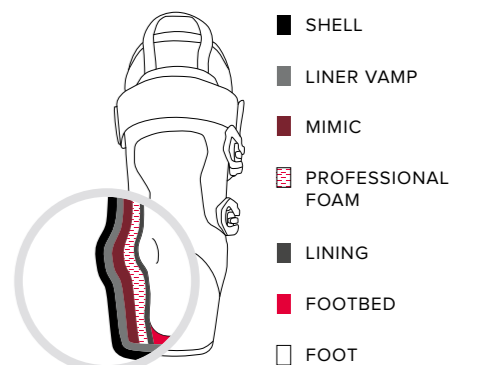

3. MIMIC: NEXT-TO-SHELL FIT; PROFESSIONAL FOAM: NEXT-TO-FOOT FIT