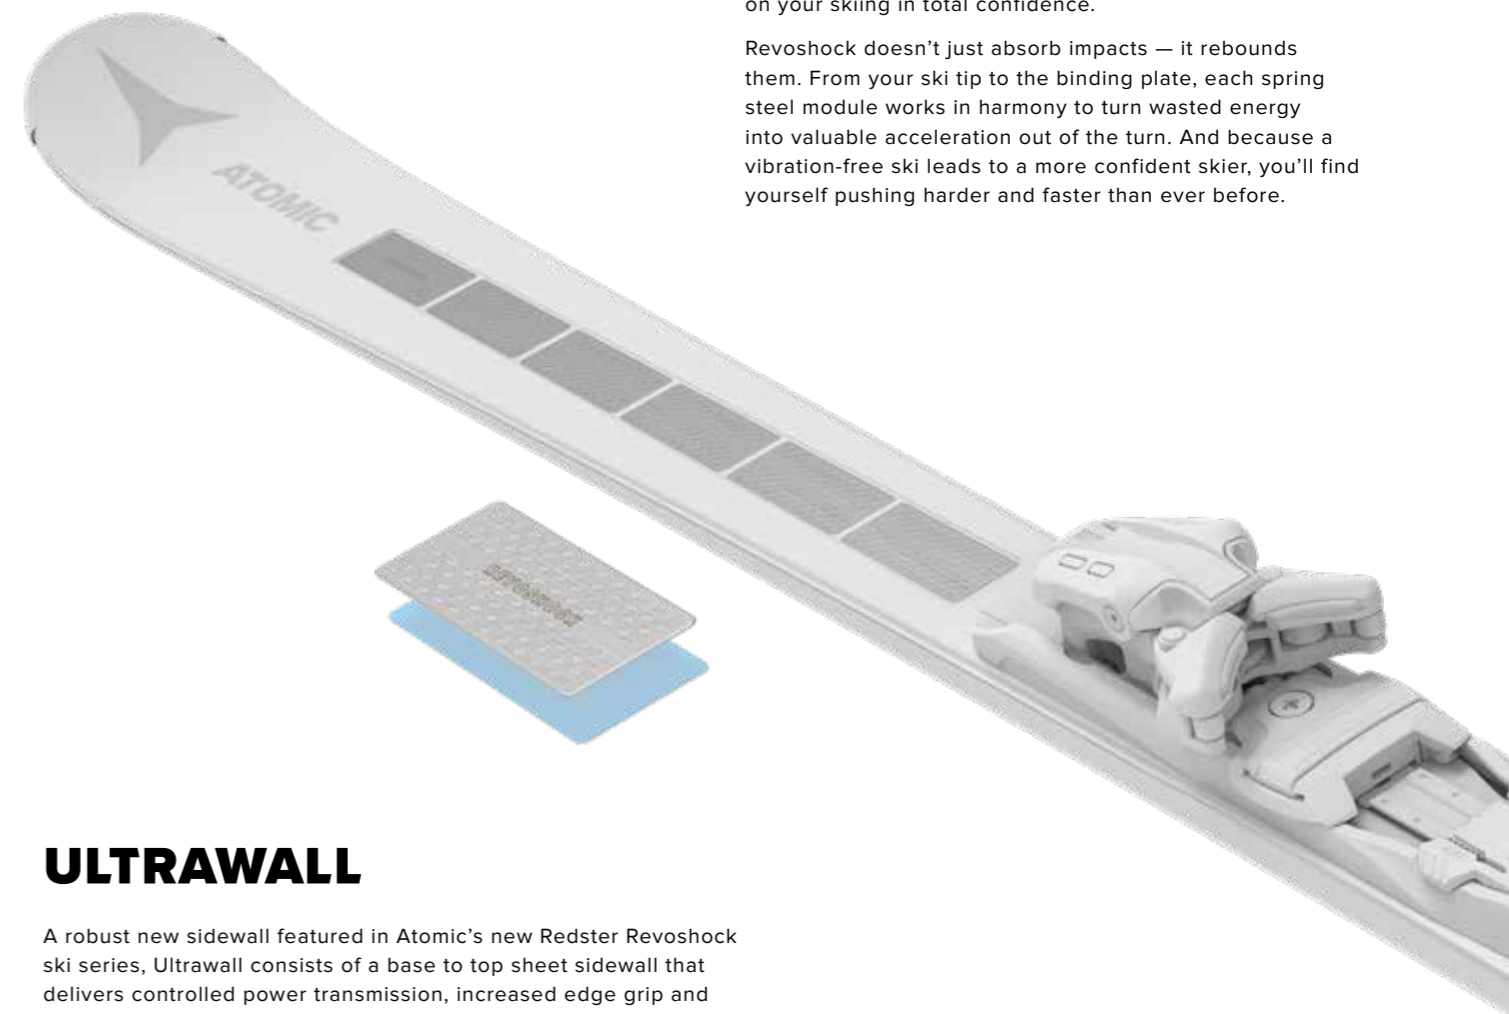

SIDEWALL

Ultrawall: A robust new sidewall that delivers controlled power transmission, increased edge grip and improved acceleration.

BASE

World Cup Base Finish: World Cup-level grinding means less friction and more speed.

REVOSHOCK MODULE

Utilizing a series of spring steel modules each encased in impact-absorbing elastomer, our revolutionary new Revoshock technology acts like a built-in suspension system for your skis

to block distracting shocks before they reach your feet. So whether you're straight-lining groomers or making fast turns at your limit, the race-proven Redster Revoshock provides a smoother, more precise run — freeing you up to concentrate on your skiing in total confidence.

ULTRAWALL

A robust new sidewall featured in Atomic's new Redster Revoshock ski series, Ultrawall consists of a base to top sheet sidewall that delivers controlled power transmission, increased edge grip and improved acceleration. Finished with a rounded Dura Cap, Ultrawall offers exceptional durability against scratches, dents and dings.