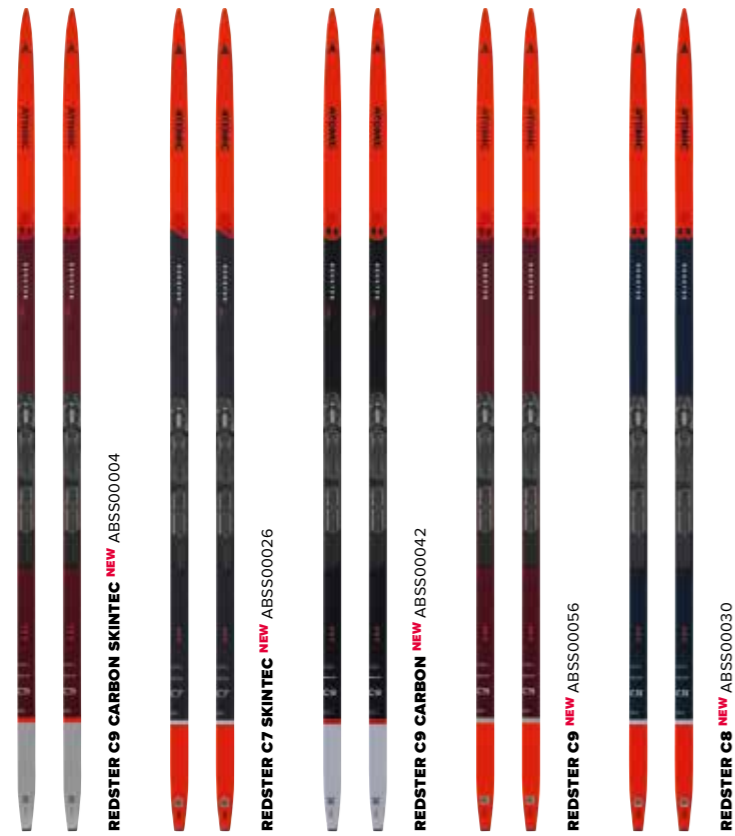

TECHNICAL SPECIFICATIONS

RACE

REDSTER CLASSIC

PRODUCT	ART. NO.	BINDING	SIZES (cm)	WEIGHT SINGLE PC./ SIZE	SIDE CUT(mm)	CONSTR.	BASE	CORE	GRIP	FEATURES	PRICES
REDSTER C9 CARBON SKINTEC	ABSS00002 xhard	PROLINK SHIFT-IN CL	207								
	ABSS00000 hard	PROLINK SHIFT-IN CL	187, 202, 207	604g/ 202cm	43/44/44	Race Carbon WC Insert	BI 6000 + WC Grinding	Nomex Featherlight Race	Skintec	100% Mohair, Easy Skin Exchange	
	ABSS00004 med	PROLINK SHIFT-IN CL	187, 192, 197, 202, 207								
	ABSS00006 soft	PROLINK SHIFT-IN CL	187, 192, 197, 202, 207								
REDSTER C7 SKINTEC	ABSS00024 hard	PROLINK SHIFT-IN CL	202, 207	694g/ 202cm	43/44/44	Race Carbon Construction	BI 5000 + WC Grinding	Speedcell	Skintec	100% Mohair, Easy Skin Exchange	
	ABSS00026 med	PROLINK SHIFT-IN CL	187, 192, 197, 202, 207								
REDSTER C9 CARBON	ABSS00100 MULTI	PROLINK SHIFT-IN CL	179, 187, 192, 197, 202, 207								
	ABSS00092 PLUS med	PROLINK SHIFT-IN CL	179, 187, 192, 197, 202, 207								
	ABSS00094 PLUS soft	PROLINK SHIFT-IN CL	179, 187, 192, 197, 202, 207								
	ABSS00098 COLD med	PROLINK SHIFT-IN CL	179, 187, 192, 197, 202, 207	584g/ 202cm	43/44/44	Race Carbon WC Insert	BI 6000 + WC Grinding	Nomex Featherlight Race	-	-	
	ABSS00096 COLD soft	PROLINK SHIFT-IN CL	179, 187, 192, 197, 202, 207								
	ABSS00040 UNI hard	PROLINK SHIFT-IN CL	179, 187, 192, 197, 202, 207								
	ABSS00042 UNI med	PROLINK SHIFT-IN CL	179, 187, 192, 197, 202, 207								
	ABSS00044 UNI soft	PROLINK SHIFT-IN CL	179, 187, 192, 197, 202, 207								
REDSTER C9	ABSS00054 UNI hard	PROLINK SHIFT-IN CL	202, 207								
	ABSS00056 UNI med	PROLINK SHIFT-IN CL	192, 197, 202, 207	599g/ 202cm	43/44/44	Race Carbon Construction	BI 5000 SA + WC Grinding	Nomex Featherlight	-	-	
	ABSS00058 UNI soft	PROLINK SHIFT-IN CL	192, 197, 202, 207								
REDSTER C8	ABSS00028 hard	PROLINK SHIFT-IN CL	197, 202, 207	674g/ 202cm	43/44/44	Race Carbon Construction	BI 5000 SA + WC Grinding	Powercell SDS	-	-	
	ABSS00030 med	PROLINK SHIFT-IN CL	187, 192, 197, 202, 207