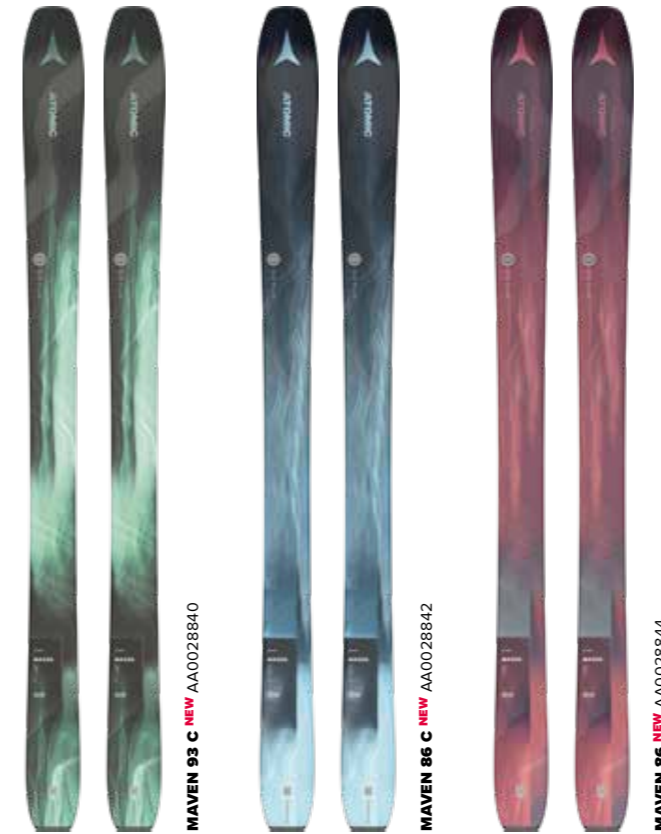

TECHNICAL SPECIFICATIONS

ALL MOUNTAIN

MAVEN

PRODUCT	ART. NO.	BINDINGS / SKINS	LENGTH (cm)	SIDE CUT TIP (mm)	SIDE CUT WAIST (mm)	SIDE CUT TAIL (mm)	RADIUS (m)	ROCKER	FEATURES	WEIGHT	PRICES
MAVEN 93 C	AA0028840	—							Flow Profile, Dura Cap Sidewall, OMatic Core, Light Woodcore, Carbon Backbone, Directional Shape, World Cup Base Finish	1630g / 172cm	
	AAST01694	WARDEN R 11 MNC	156	124.5	93	108.5	15	All Mountain Rocker 20/70/10			
	AAST01688	WARDEN 11 MNC	164	126	93.5	110	16.5				
MAVEN 86 C	AA0028842	—							Flow Profile, Dura Cap Sidewall, OMatic Core, Light Woodcore, Carbon Backbone, Directional Shape	1450g / 169cm	
	AAST01696	WARDEN R 11 MNC	147	118.5	86	102	13.7	All Mountain Rocker 15/75/10			
	AAST01690	WARDEN 11 MNC	153	120	86.5	103.5	14.2				
MAVEN 86	AA0028844	—							Flow Profile, Dura Cap Sidewall, OMatic Core, Light Woodcore, Directional Shape	1450g / 169cm	
	AAST01698	WARDEN R 11 MNC	147	118.5	86	102	13.7	All Mountain Rocker 15/75/10			
	AAST01692	WARDEN 11 MNC	153	120	86.5	103.5	14.2