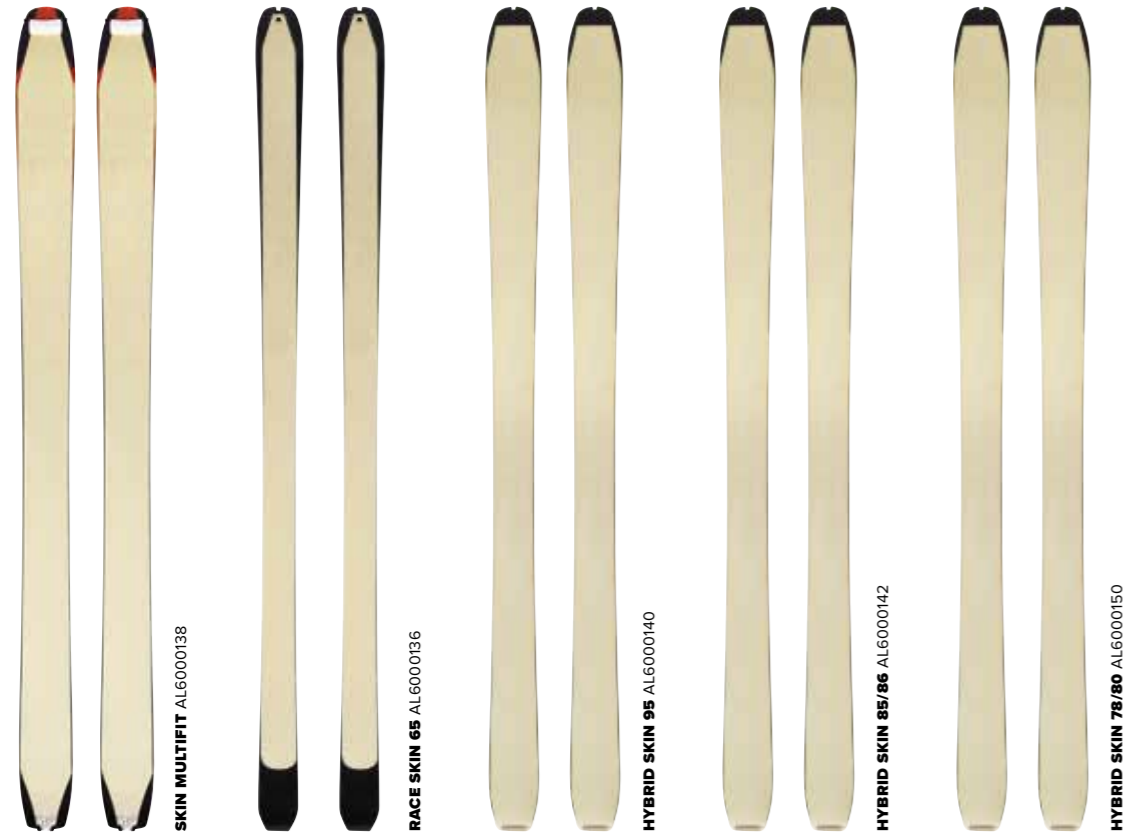

TECHNICAL SPECIFICATIONS

HYBRID SKINS

100% MOHAIR

PRODUCT	ART. NO.	BINDINGS/ SKINS	LENGTH (cm)	SIDE CUT TIP (mm)	SIDE CUT WAIST (mm)	SIDE CUT TAIL (mm)	RADIUS (m)	ROCKER	FEATURES	WEIGHT	PRICES
SKIN MULTIFIT	AL6000138		193						MultiFit Cut, 100% Mohair, Hybrid Glue 2.0, Universal - Tipclip, Universal - Tailclip	750g / 193cm	
RACE SKIN 65	AL6000136		161						Straight-fit Cut, 100% Race Mohair, Hotmelt Glue, Race - Tipclip	280g / 161cm	
HYBRID SKIN 95	AL6000140		185						PreFit Cut, 100% Mohair, Hybrid Glue 2.0, Race - Tipclip, Riveted - Tailclip	570g / 185cm	
HYBRID SKIN 85/86	AL6000142		165 179						PreFit Cut, 100% Mohair, Hybrid Glue 2.0, Race - Tipclip, Riveted - Tailclip	550g / 165cm	
HYBRID SKIN 78/80	AL6000150		163 177						PreFit Cut, 100% Mohair, Hybrid Glue 2.0, Race - Tipclip, Riveted - Tailclip	440g / 163cm	