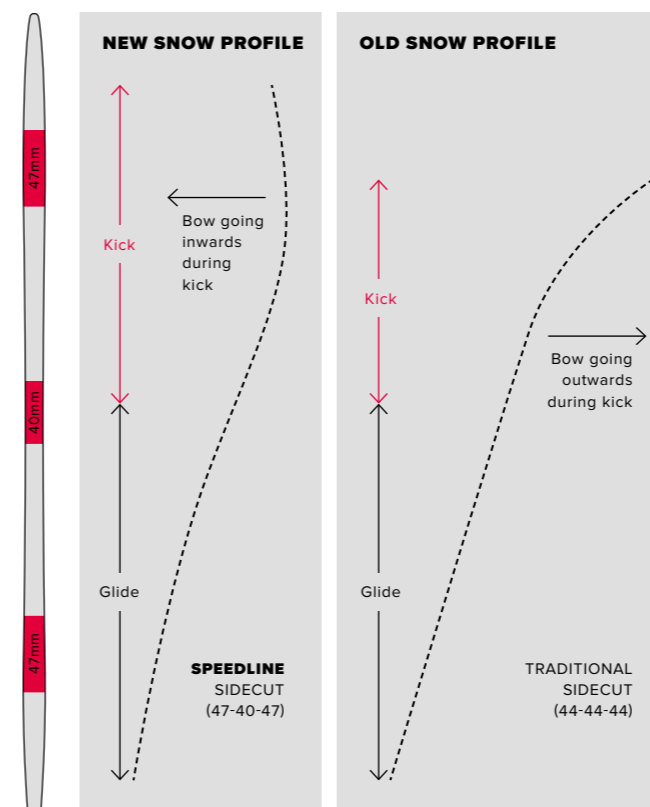

ULTRAWALL

A robust new sidewall featured in Atomic's new Redster Revoshock ski series, Ultrawall consists of a base to top sheet sidewall that delivers controlled power transmission, increased edge grip and improved acceleration. Finished with a rounded Dura Cap, Ultrawall offers exceptional durability against scratches, dents and dings.

Redster skating skis are designed for maximum performance on the track, and represent the pinnacle of skating ski evolution. Featuring the same Atomic innovations used by the world's top skiers, the Redster S9 Gen S ski offers supreme stride efficiency thanks to a totally redesigned shape, as well as increased control and agility through its shorter body. Together with a new sidewall that eliminates friction in the glide stage, Redster Gen S technology will revolutionize your cross-country experience — from the skate track to the race course.

REDSTER GEN S

Redster Gen S will revolutionize your cross-country experience from the skate track to the race course.

SPEEDLINE

Speedline is our new deeper sidecut with a wider tip and tail (47-40-47mm). In the illustration below you can see the difference. The dashed line is the trace the ski leaves in the snow after each step: Speedline makes this trace curve inwards during the kick and keeps the ski moving forwards for longer (left). The result is a more powerful kick and longer stride, which in turn leads to better stability and a big boost to skiing efficiency.