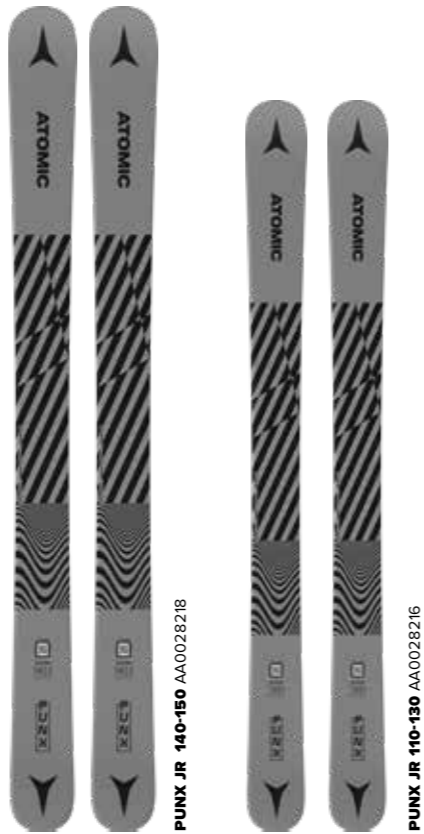

TECHNICAL SPECIFICATIONS

KIDS

BACKLAND GIRL

PUNX JR

BENT CHETLER MINI

BENT CHETLER JR

PRODUCT	ART. NO.	BINDINGS/ SKINS	LENGTH (cm)	SIDE CUT TIP (mm)	SIDE CUT WAIST (mm)	SIDE CUT TAIL (mm)	RADIUS (m)	ROCKER	FEATURES	WEIGHT	PRICES
BACKLAND GIRL											
BACKLAND GIRL 140-150	AASS02502 AA0028412 AAS01440	L 6 GW - COLT 7 GW	140 150	122 122	85 85	112 112	10.7 14.2	All Mountain Rocker 10/90/0	Dura Cap, Densolite Core, Directional Shape, Structured Topsheet	1250g / 140cm	
BACKLAND GIRL 110-130	AASS02500 AASS02498 AA0028408 AAS01442	L 6 GW C 5 GW - COLT 7 GW	110 120 130	92 99 106	76 78 80	84 91 98	19.6 16.2 15.6	Piste Rocker 10/90/0	Dura Cap, Densolite Core, Directional Shape, Structured Topsheet	950g / 120cm	
PUNX JR											
PUNX JR 140-150	AASS02504 AA0028218 AAS01454	L6 GW - COLT 7	140 150	122 122	85 85	112 112	10.7 14.2	All Mountain Rocker 10/90/0	Dura Cap, Densolite Core, Directional Shape, Structured Topsheet	1250g / 140cm	
PUNX JR 110-130	AASS02506 AASS02508 AA0028216 AAS01452	L 6 GW C 5 GW - COLT 7	110 120 130	92 99 106	76 78 80	84 91 98	19.6 16.2 15.6	All Mountain Rocker 10/90/0	Dura Cap, Densolite Core, Directional Shape, Structured Topsheet	950g / 120cm