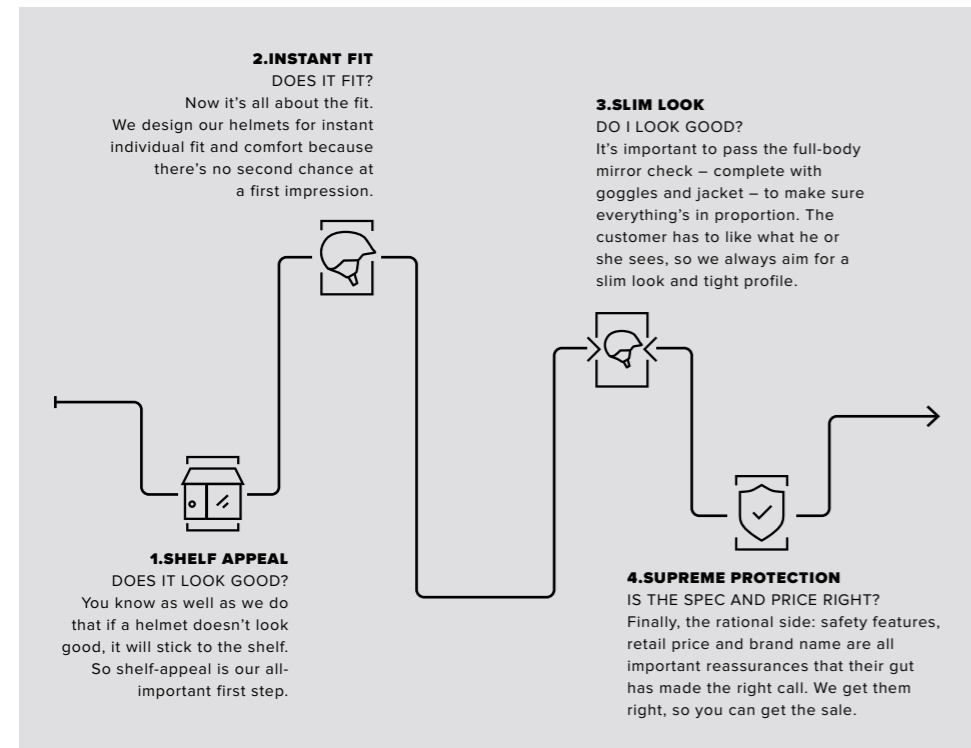

HELMET TECHNOLOGY

CONSUMER JOURNEY HELMETS

All our helmets are designed and engineered by a passionate team of experts here at Atomic HQ in Altenmarkt, Austria: the heart of our brand, in the heart of the Alps. Our work starts with understanding what skiers expect from their helmets. These insights are our guiding light for product development, driven by the world's best athletes using our helmets; the world's best retailers selling them; and by our own experience as skiers:

SURPREME PROTECTION

AMID
AMID (Atomic Multi-directional Impact Deflector) is our revolutionary dual-density foam system that provides up to 40% higher impact protection than industry safety standards require.

HOLO CORE
This unique 'egg-carton' construction creates an extended crumple zone for maximized shock absorption. It also comes with ventilation holes so it's cooler and lighter. This means up to 30% higher impact protection than industry safety standards require.