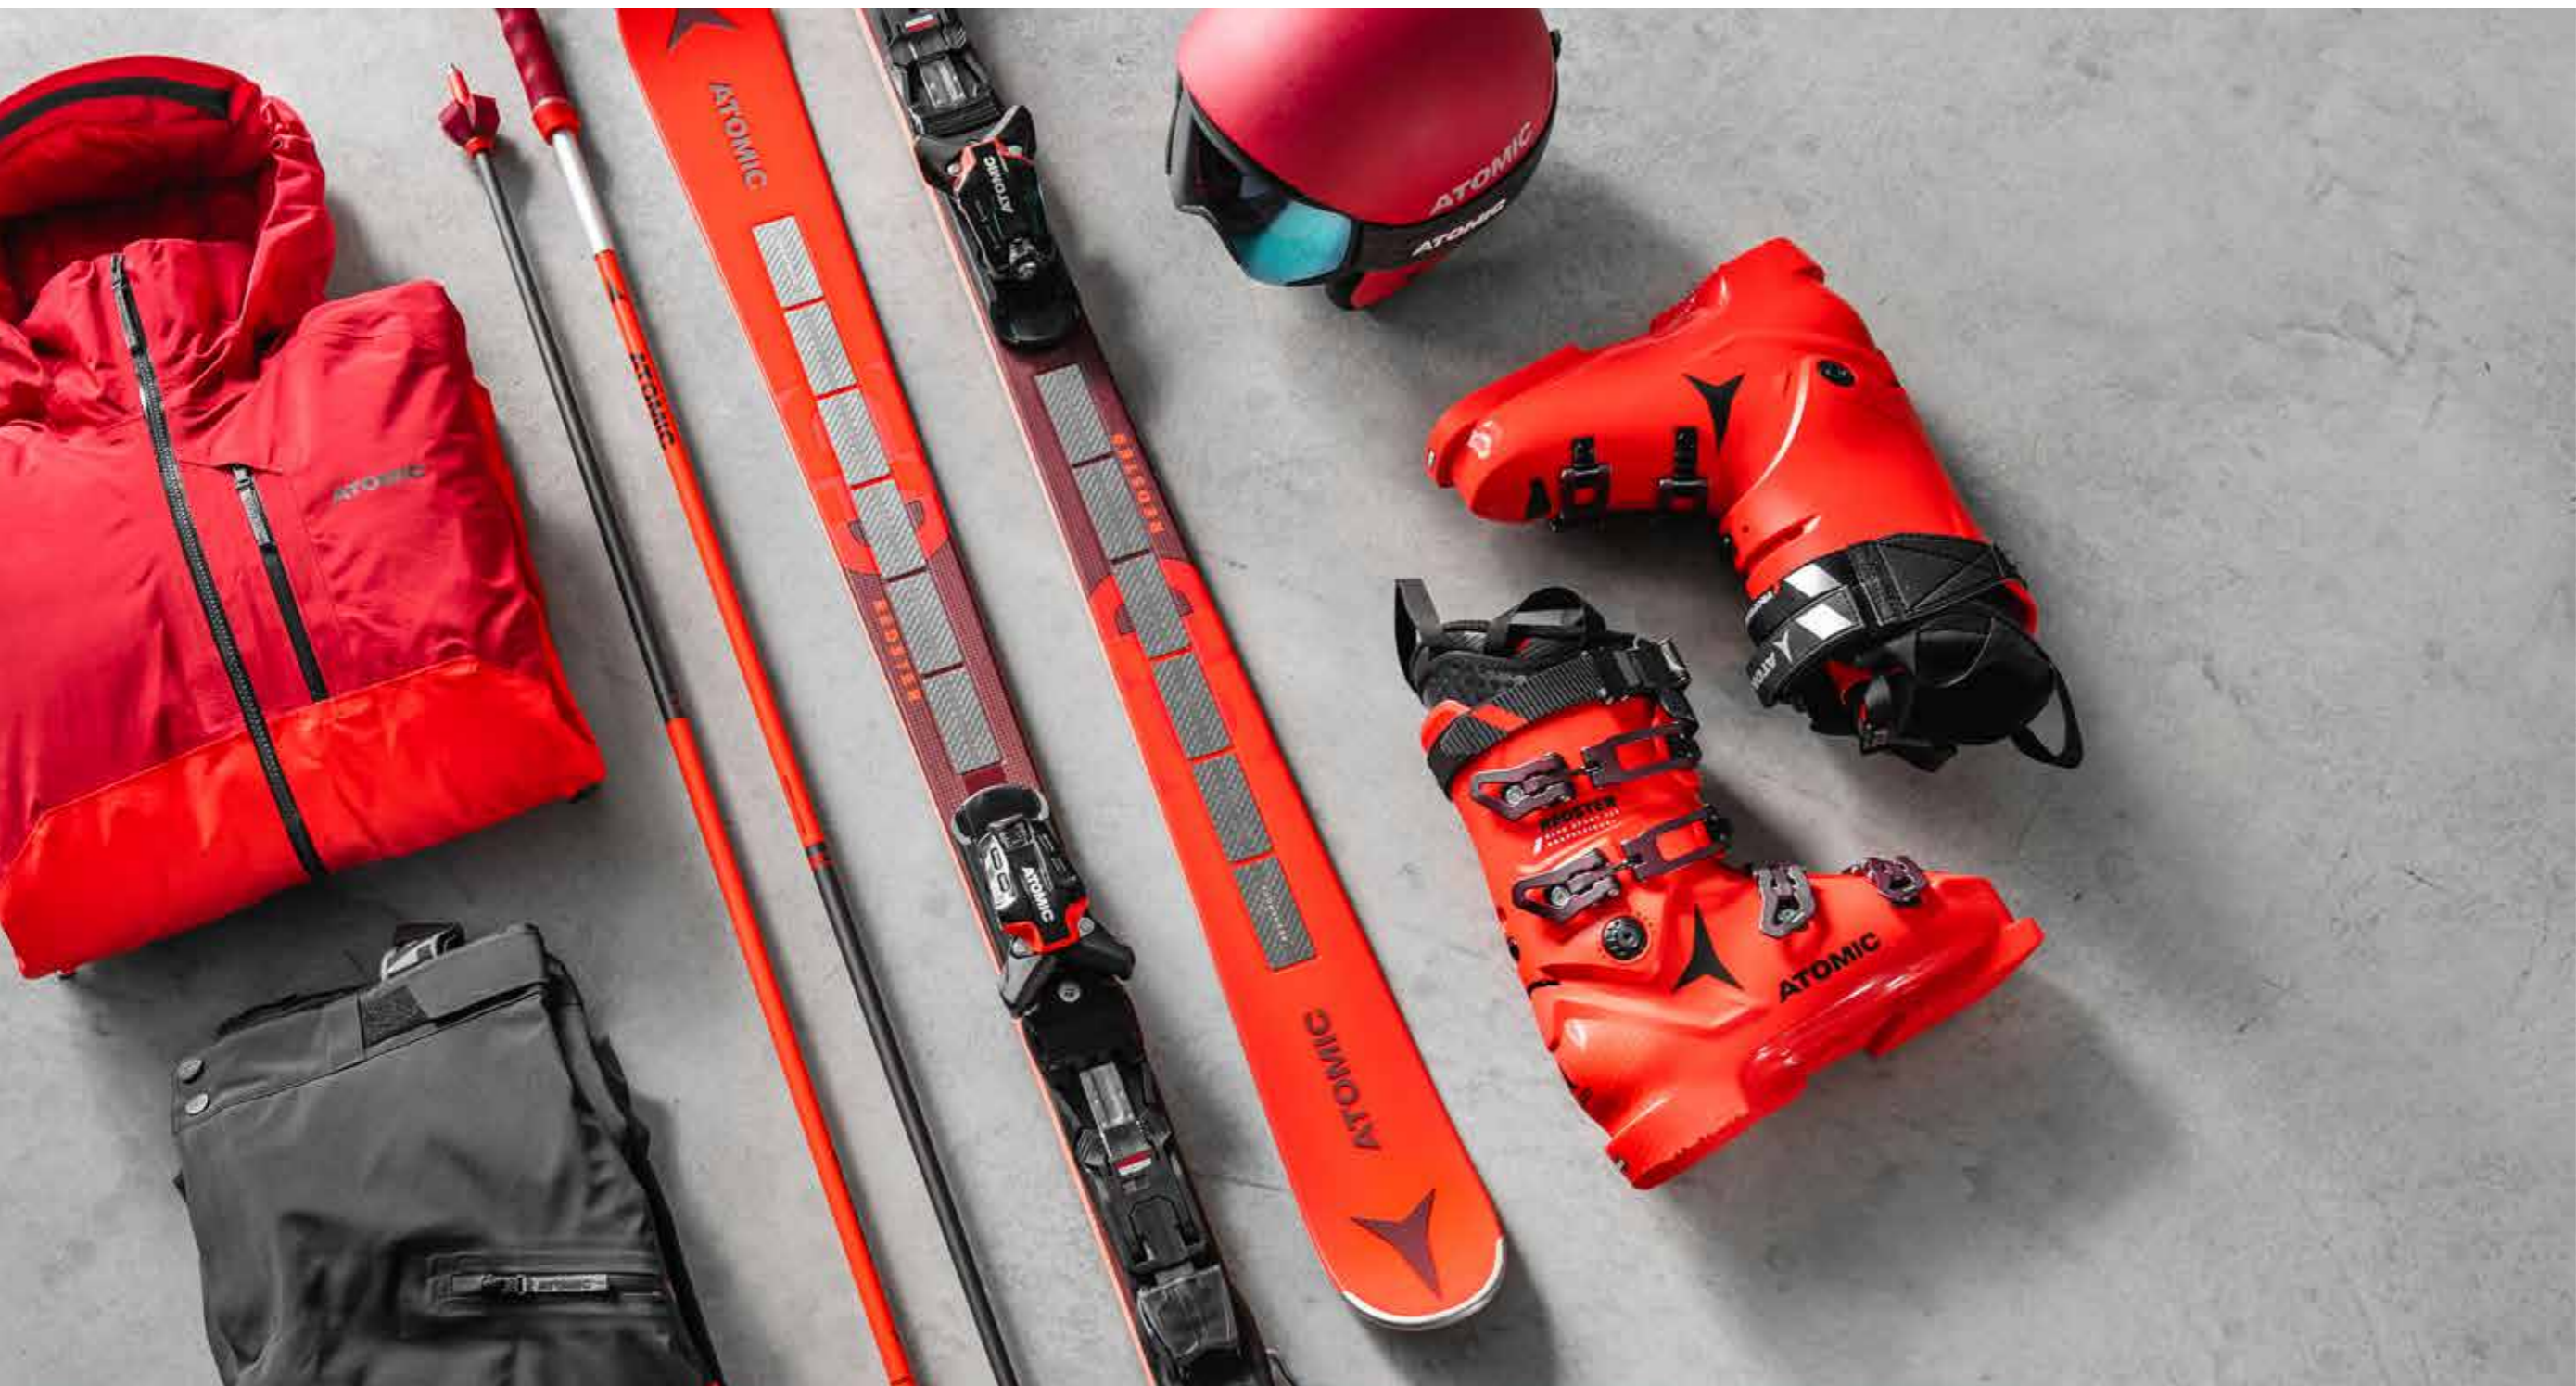

PISTE

PERFECT SETUP REDSTER

Ski Redster G9 Revo **Binding** X 12 GW

Pole Redster Ultra SQS **Boot** Redster CS 130 Professional

Helmet Redster WC CTD **Goggle** Savor Big HD RS

Jacket Redster GTX Jacket **Pant** Redster GTX Pant