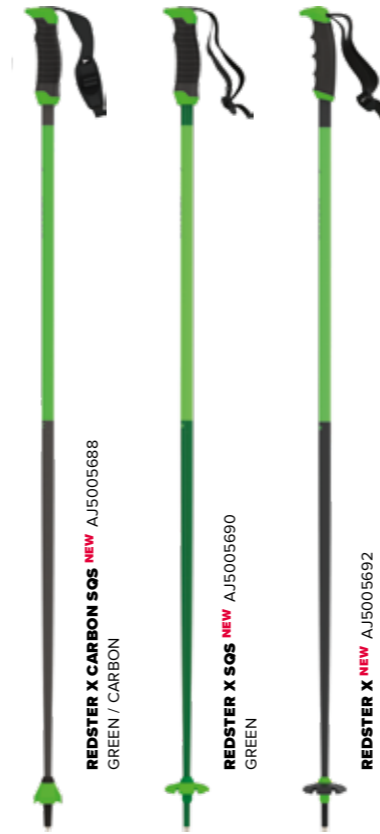

TECHNICAL SPECIFICATIONS

PISTE

REDSTER

REDSTER X

REDSTER JR

ALL MOUNTAIN

AMT