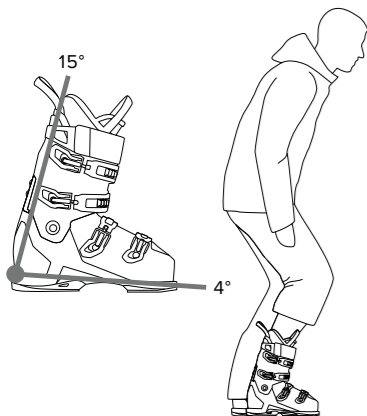

GRIPWALK

ISO 5355 - ON A FLAT SURFACE
Standing on a flat surface, ISO 5355 soles preserve Atomic's athletic stance.