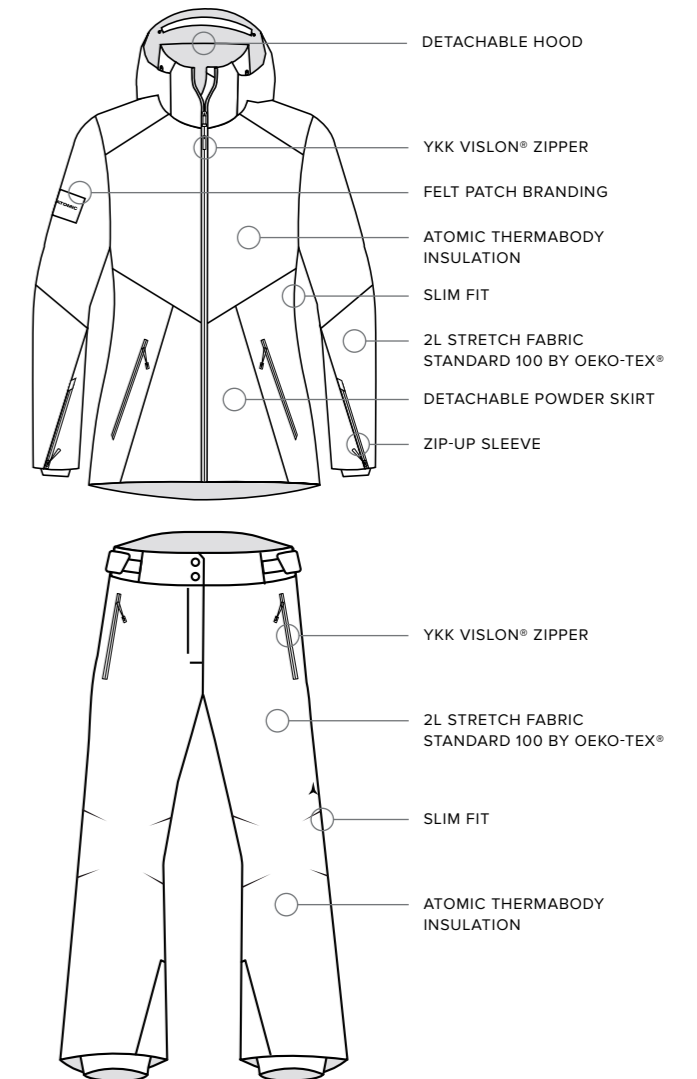

ATOMIC THERMABODY INSULATION

An insulation made from synthetic non-woven polyester that's durable, resilient and extra warm without making your garment look bulky.

YKK VISLON® ZIPPER

Robust, waterproof zippers that withstand wear and tear but are easily unzipped in a rush.

DETACHABLE HOOD

A detachable hood that you can add on in bad weather and take off in good. Unlike a lot of detachable hoods, this one is seamless and looks completely integrated with your jacket when on.

DETACHABLE POWDER SKIRT

A detachable skirt made from ripstop fabric which you can zip in when you're in deeper snow. Super light and durable when worn, and easy to stow when not needed.

ZIP-UP SLEEVE

A new expandable sleeve constructed with pleated material held taut by a zip. Unzipping this allows you to easily extend the sleeve to tuck your gloves into the jacket, and ensures no little gaps where cold and snow can get in.

FELT PATCH BRANDING

Our premium Atomic logo branding has a felt base and a raised 3D print of the logo that stands out in every sense!

SLIM FIT

A fit that's elegant, fitted and trim to the body, but with all the movement you need for skiing.

FOR WOMEN BY WOMEN

Snowcloud is our first dedicated women's apparel range. It's been created by our all-women design team who understand the demands of skiing but have also made an empowering, feel-good collection that flatters the body.

MIX AND MATCH

Atomic red, relaxed pastel, cool monochrome or classic black: there's a Snowcloud for everyone. Mix and match any garment from the range!