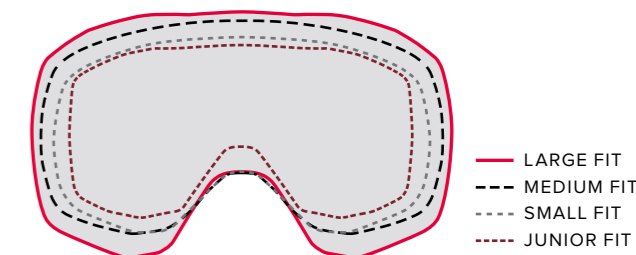

DIFFERENT FRAME SIZES

As well as different styles, our goggles come in different frame sizes. Ready to fit all face shapes.

OVER THE GLASSES (OTG) COMPATIBLE

OTG and OTG LITE goggles are 'Over the Glasses' compatible, with small grooves in the frame to fit prescription glasses. OTG goggles have a slightly larger frame specially designed for regular glass wearers. OTG LITE goggles have a standard frame ideal for occasional wearers – and anyone else!