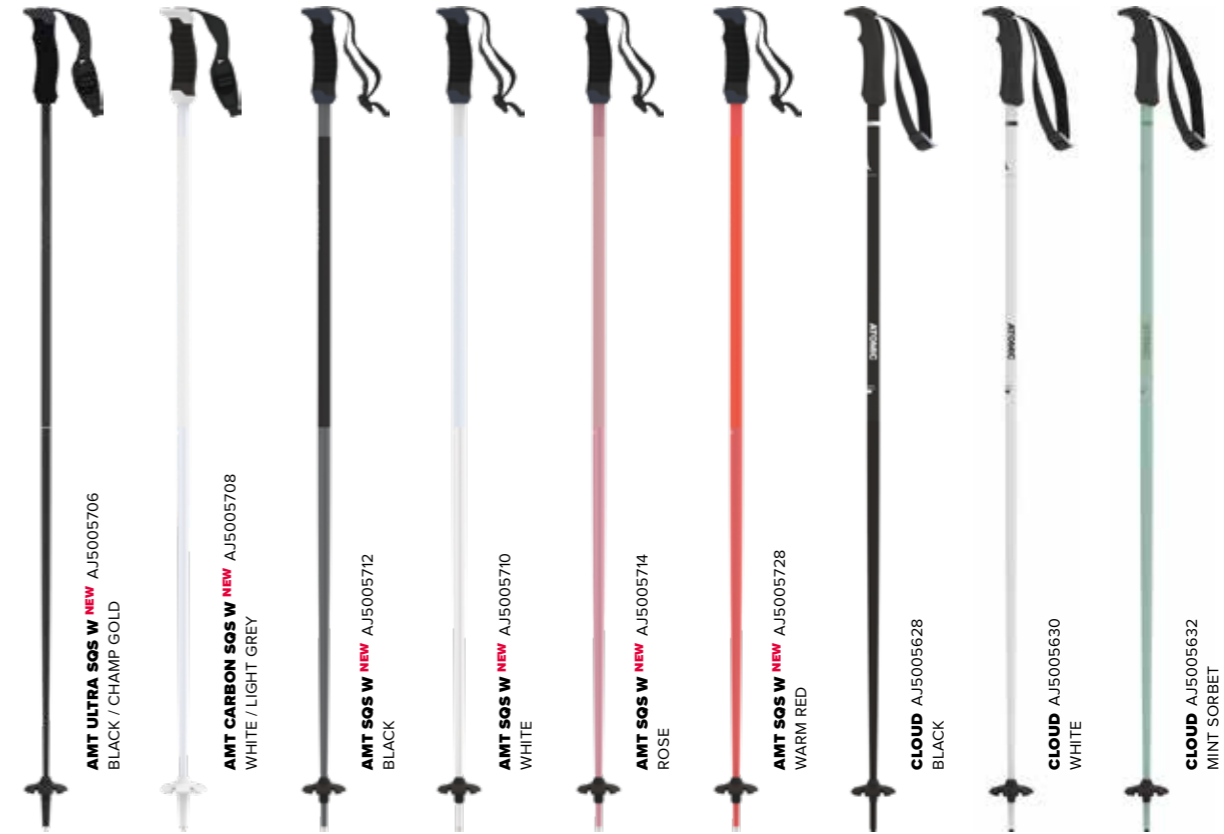

AMT WOMEN

PRODUCT	ART. NO.	COLOR	SIZES (cm)	SHAFT	GRIP	STRAP	BASKET	TIP	FEATURES	WEIGHT	PRICES
AMT SQS	AJ5005700 AJ5005702 AJ5005704 AJ5005730	Black Scuba Blue Yellow Dark Red	110, 115, 120, 125, 130, 135	4★ Aluminum Pole Technology	Ergonomic AMT Grip (2K)	Essential Strap	Piste Basket (60mm)	Steel Tip	SQS - Safety Quick Release System, Ergonomic M-Fit	250g / 120cm	
AMT CARBON	AJ5005616 AJ5005618 AJ5005620	Black White Red	110, 115, 120, 125, 130, 135	4★ Carbon Pole Technology	Ergonomic AMT Grip (1K)	Essential Strap	Piste Basket (60mm)	Carbide Tip	Ergonomic M-Fit	250g / 125cm	
AMT	AJ5005622 AJ5005624 AJ5005626	Black White Red	110, 115, 120, 125, 130, 135	3★ Aluminum Pole Technology	Ergonomic AMT Grip (1K)	Essential Strap	Piste Basket (60mm)	Steel Tip	Ergonomic M-Fit	260g / 125cm	
AMT ULTRA SQS W	AJ5005706	Black / Champ Gold	105, 110, 115, 120, 125	6★ Ultra Carbon Pole Technology	Ergonomic EVA Grip	Pro Strap	Piste Basket (2K) (60mm)	Carbide Tip	SQS - Safety Quick Release System, Ergonomic S-Fit	215g / 120cm	
AMT CARBON SQS W	AJ5005708	White / Light Grey	105, 110, 115, 120, 125	4★ Carbon Pole Technology	Ergonomic AMT Grip (2K)	Premium Strap	Piste Basket (2K) (60mm)	Carbide Tip	SQS - Safety Quick Release System, Ergonomic S-Fit	230g / 120cm	
AMT SQS W	AJ5005712 AJ5005710 AJ5005714 AJ5005728	Black White Rose Warm Red	105, 110, 115, 120, 125	4★ Aluminum Pole Technology	Ergonomic AMT Grip (2K)	Essential Strap	Piste Basket (60mm)	Steel Tip	SQS - Safety Quick Release System, Ergonomic S-Fit	250g / 120cm	
CLOUD	AJ5005628 AJ5005630 AJ5005632	Black White Mint Sorbet	105, 110, 115, 120, 125	3★ Aluminum Pole Technology	Ergonomic AMT Grip (1K)	Essential Strap	Piste Basket (60mm)	Steel Tip	Ergonomic M-Fit	260g / 125cm