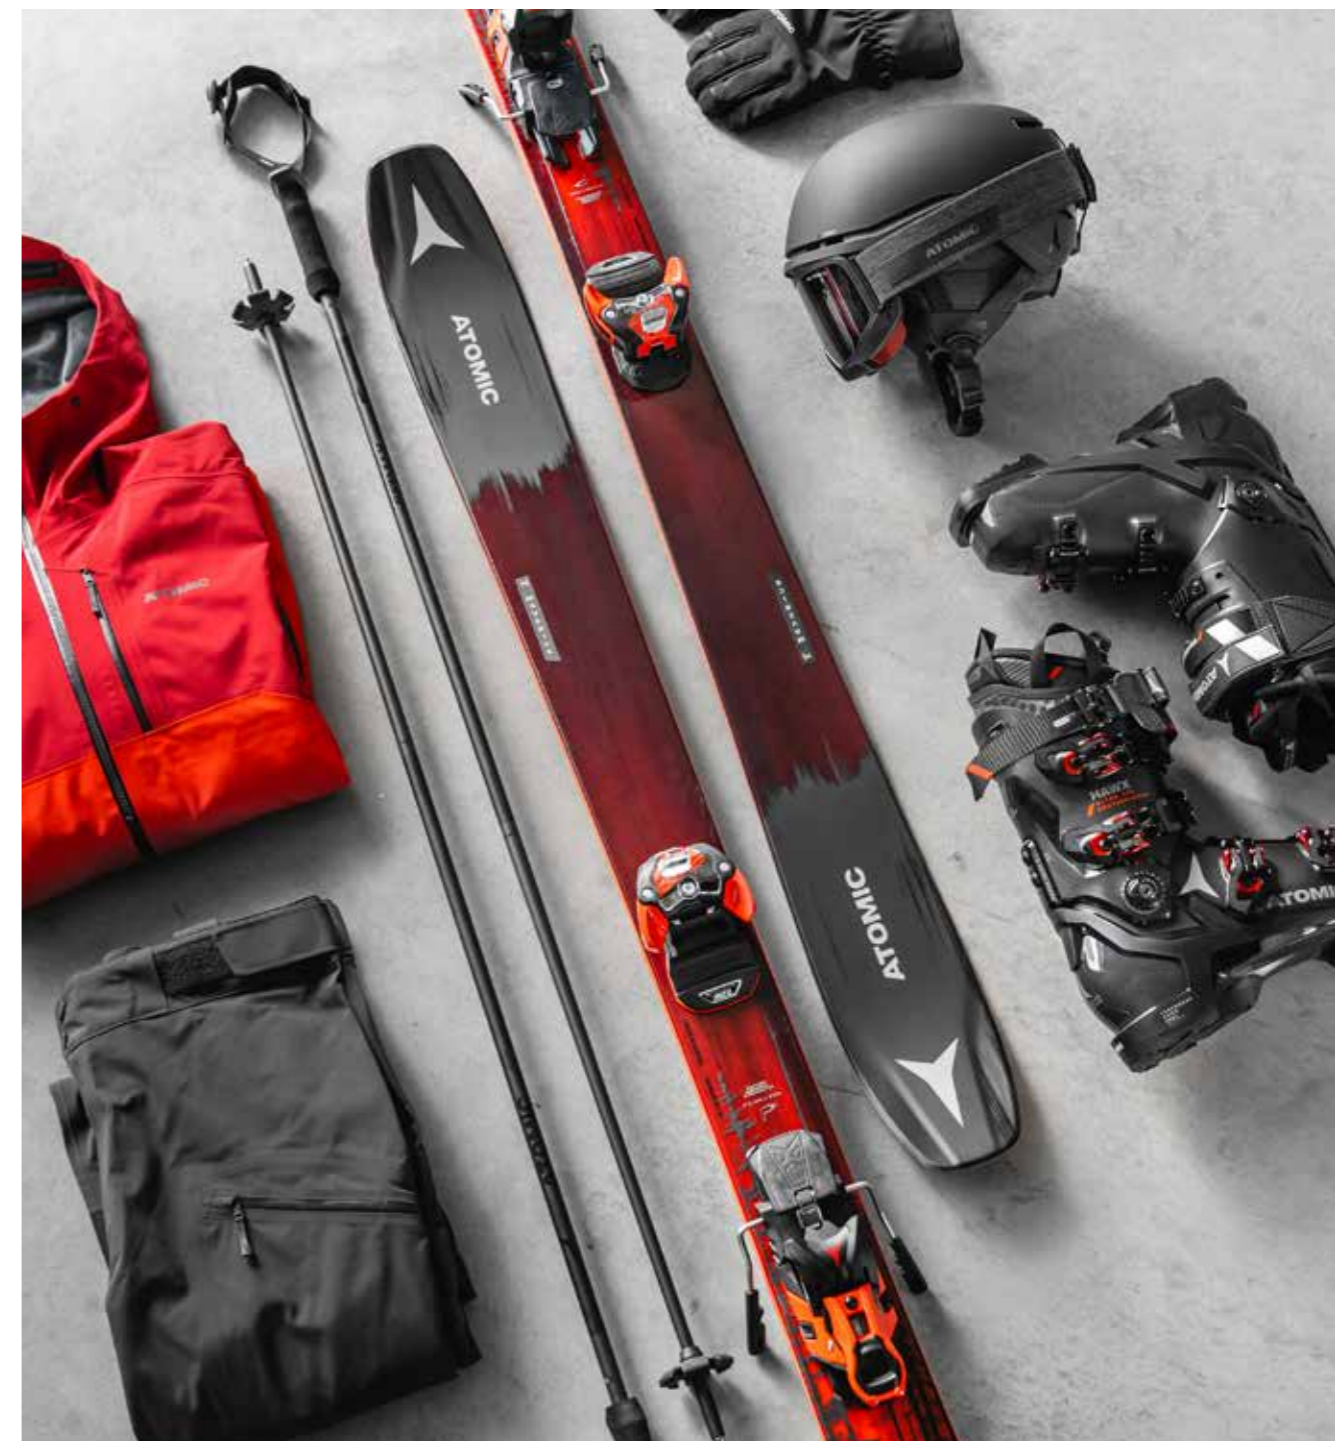

ALL MOUNTAIN PERFECT SETUP MAVERICK

Ski Maverick 95 TI **Binding** Warden 13 MNC
Pole AMT Ultra SQS **Boot** Hawx Ultra 130 Professional GW
Helmet Four AMID Pro **Goggle** Four Q HD **Glove** M Savor
Jacket M Revent 3L GTX Jacket **Pant** M Revent 3L GTX Pant