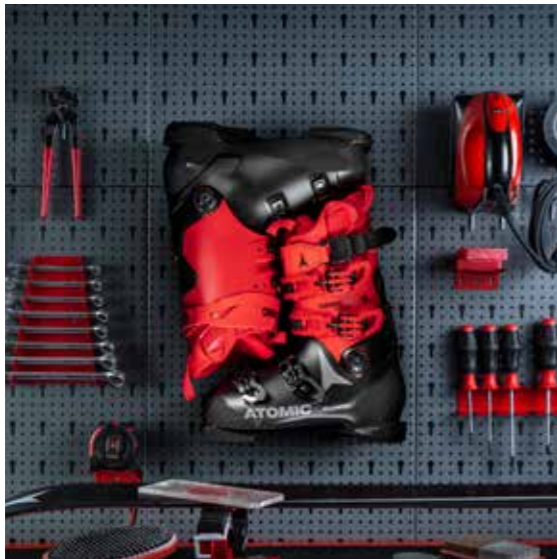

BOOTS THAT FIT

No matter how you ski, you'll have a better day in boots that fit. Your boots are your accelerator and your steering wheel, the connection between you and your skis. This connection should be intuitive and comfortable. We set out to make a boot that enhances that connection, a boot that provides performance through comfort. From the new, narrow-fit Hawx Ultra up to the wide-fit Hawx Magna, our Hawx range has a solution for every foot type. There's a reason they're the best-selling ski boot series in the world – unrivaled fit, comfort, and performance.