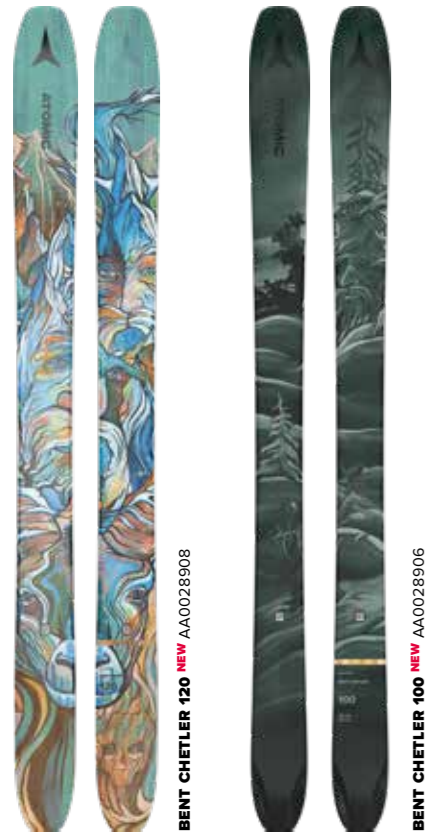

TECHNICAL SPECIFICATIONS

FREESKI

BENT CHETLER