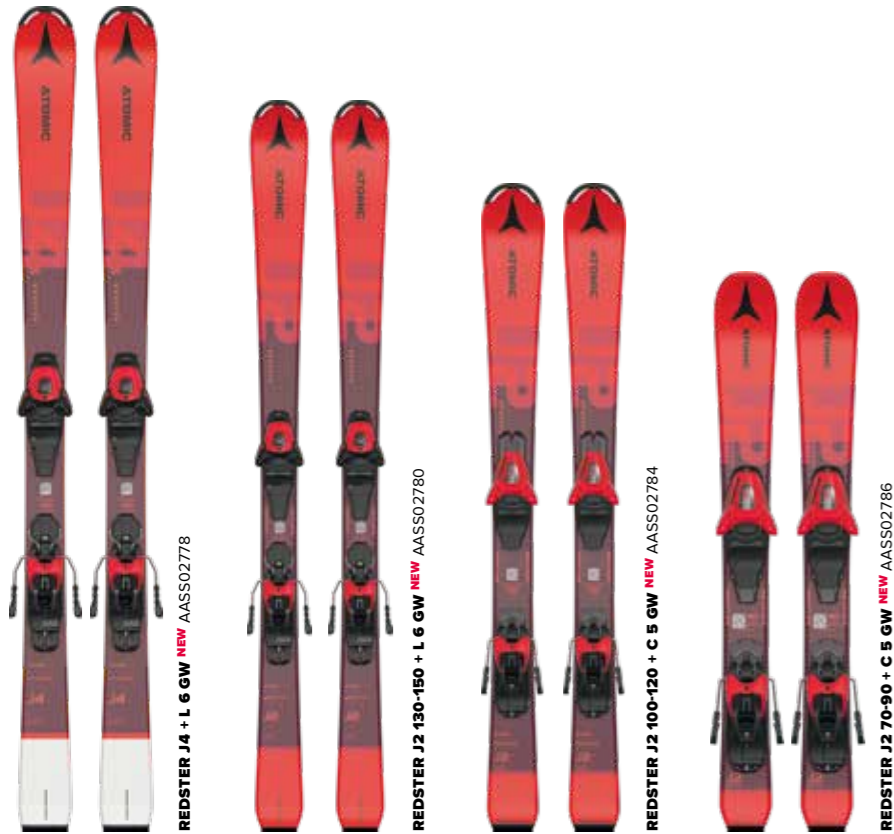

TECHNICAL SPECIFICATIONS

KIDS

REDSTER JR

PRODUCT	ART. NO.	BINDINGS/ SKINS	LENGTH (cm)	SIDE CUT TIP (mm)	SIDE CUT WAIST (mm)	SIDE CUT TAIL (mm)	RADIUS (m)	ROCKER	FEATURES	WEIGHT	PRICES
REDSTER JR											
REDSTER J4	AASS02778	L 6 GW	120	102	65	86.5	9.3	Active Camber 0/100/0	Dura Cap Sidewall, Light Woodcore, Densolite Core, Structured Topsheet	1942g / 140cm*	
			130	103	65	87.5	11				
			140	104	65	88.5	12.5				
			150	105	65	89.5	14				
REDSTER J2 130-150	AASS02780	L 6 GW	130	109	68	90	10.5	Race Rocker 5/95/0	Bend-X Technology, Dura Cap, Densolite Core, Structured Topsheet	1681g / 130cm*	
			140	109.5	68	90.5	12				
			150	110	68	91	13.5				
REDSTER J2 100-120	AASS02782	C 5 GW	100	101	66	82.5	7	Race Rocker 5/95/0	Bend-X Technology, Dura Cap, Densolite Core, Structured Topsheet	1334g / 110cm*	
			110	105	67	86	8				
			120	108	68	89	9				
REDSTER J2 70-90	AASS02784	C 5 GW	70	84	63	69.5	6	Race Rocker 5/95/0	Bend-X Technology, Dura Cap, Densolite Core, Structured Topsheet	1086g / 80cm*	
			80	88.5	64	73.5	6.6				
			90	93.5	65	77.5	7.2				

* weight with plate and binding