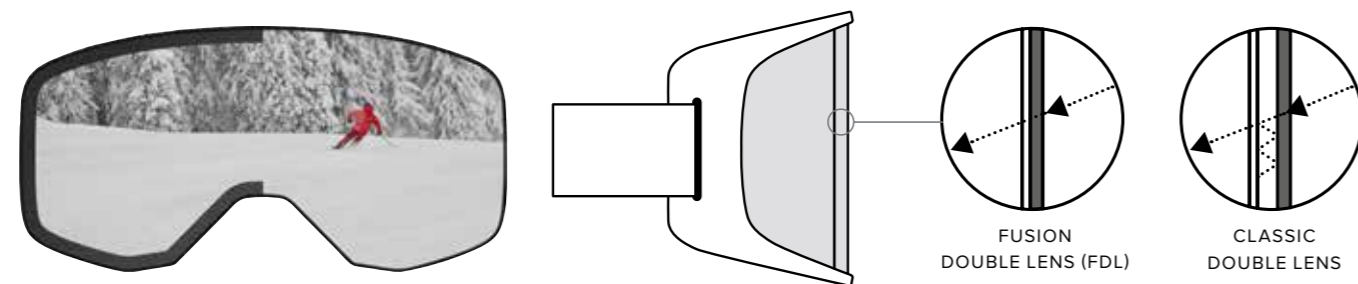

LENS TECHNOLOGIES

HD LENS TECHNOLOGY **HD**

HD lens technology uses crystals in the lens to create incredible snow visibility and high-definition contrast. Our guarantee of crystal clear vision – in all light conditions!