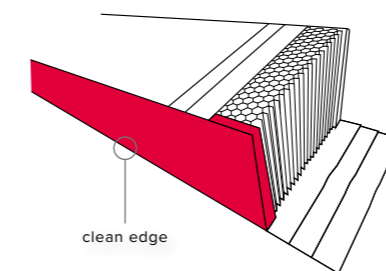

ULTRAWALL

A robust new sidewall featured in Atomic's new Redster Revoshock ski series, Ultrawall consists of a base to top sheet sidewall that delivers controlled power transmission, increased edge grip and improved acceleration. Finished with a rounded Dura Cap, Ultrawall offers exceptional durability against scratches, dents and dings.

Redster skating skis are designed for maximum performance on the track, and represent the pinnacle of skating ski evolution. Featuring the same Atomic innovations used by the world's top skiers, the Redster S9 Gen S ski offers supreme stride efficiency thanks to a totally redesigned shape, as well as increased control and agility through its shorter body. Together with a new sidewall that eliminates friction in the glide stage, Redster Gen S technology will revolutionize your cross-country experience — from the skate track to the race course.

REDSTER GEN S

Redster Gen S will revolutionize your cross-country experience from the skate track to the race course.

SPEEDLINE

Speedline is our new deeper sidecut with a wider tip and tail (47-40-47mm). In the illustration below you can see the difference. The dashed line is the trace the ski leaves in the snow after each step: Speedline makes this trace curve inwards during the kick and keeps the ski moving forwards for longer (left). The result is a more powerful kick and longer stride, which in turn leads to better stability and a big boost to skiing efficiency.

SPEEDSCALE

With the new Speedscale geometry we're offering one unique ski length that eliminates the need for multiple skating ski sizes, while boosting precision, agility and maneuverability.

RACEWALL

Racewall, our new sidewall construction, removes the barrier between ski edge and snow, meaning more direct power transmission, more stability, and faster skiing.