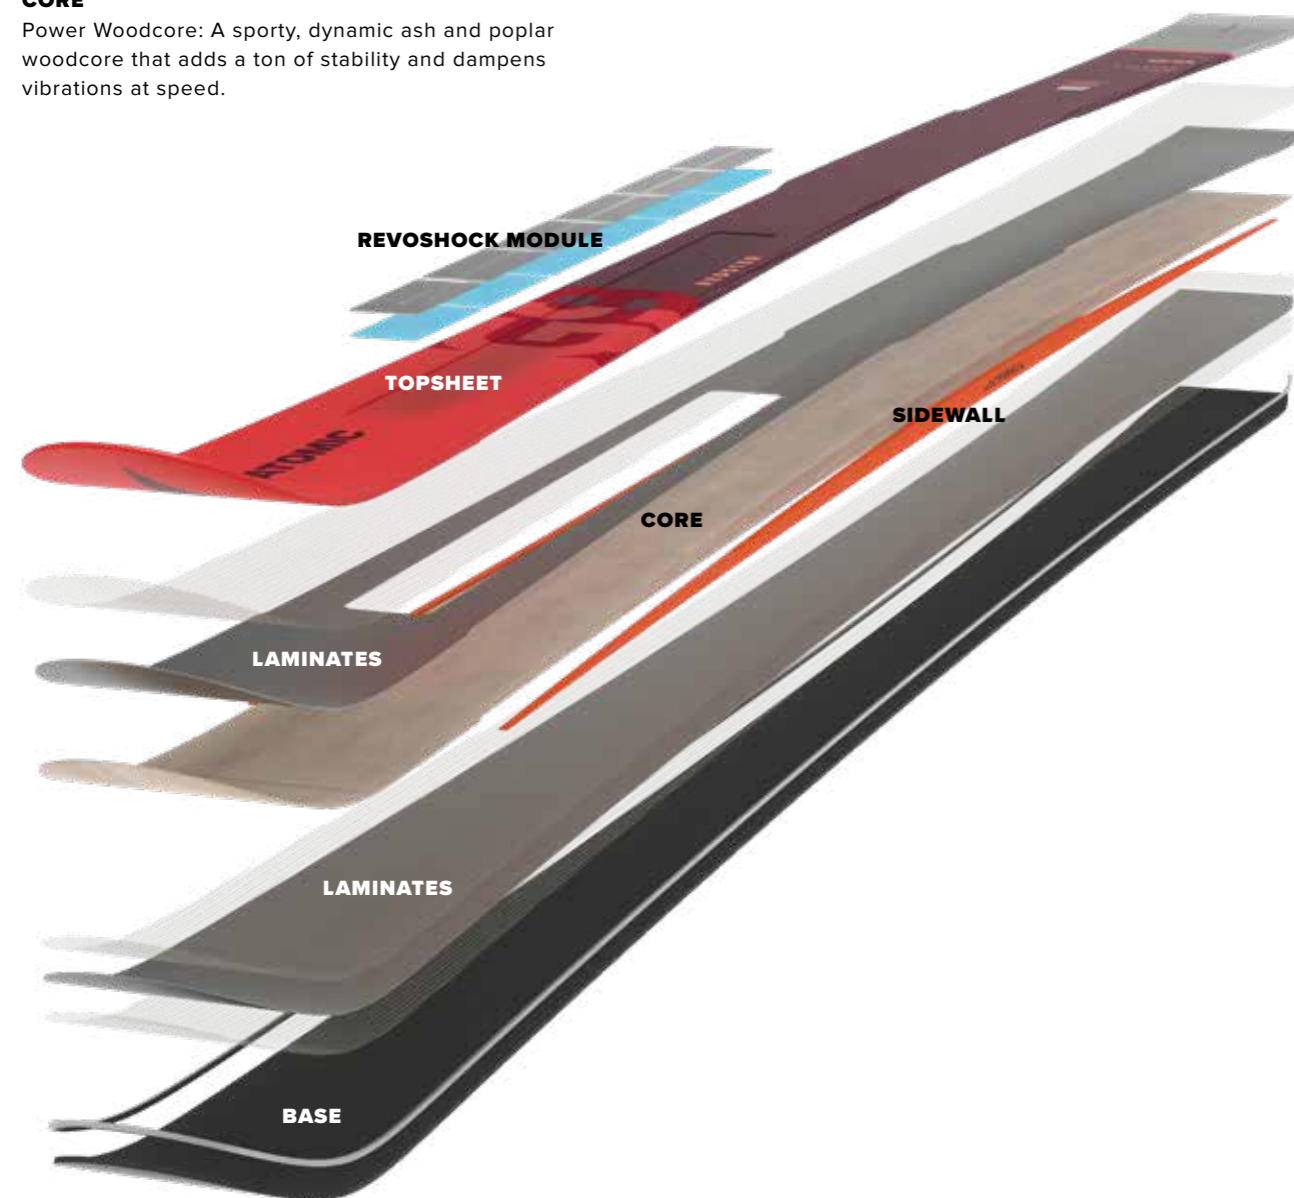

LAMINATE

Titanium Powered: A titanium layer above and below the core creates supreme shock absorption, strong running stability and high torsional flex.

CORE

Power Woodcore: A sporty, dynamic ash and poplar woodcore that adds a ton of stability and dampens vibrations at speed.

SIDEWALL

Ultrawall: A robust new sidewall that delivers controlled power transmission, increased edge grip and improved acceleration.

BASE

World Cup Base Finish: World Cup-level grinding means less friction and more speed.

REVOSHOCK MODULE

Utilizing a series of spring steel modules each encased in impact-absorbing elastomer, our revolutionary new Revoshock technology acts like a built-in suspension system for your skis

to block distracting shocks before they reach your feet. So whether you're straight-lining groomers or making fast turns at your limit, the race-proven Redster Revoshock provides a smoother, more precise run — freeing you up to concentrate on your skiing in total confidence.

ULTRAWALL

A robust new sidewall featured in Atomic's new Redster Revoshock ski series, Ultrawall consists of a base to top sheet sidewall that delivers controlled power transmission, increased edge grip and improved acceleration. Finished with a rounded Dura Cap, Ultrawall offers exceptional durability against scratches, dents and dings.