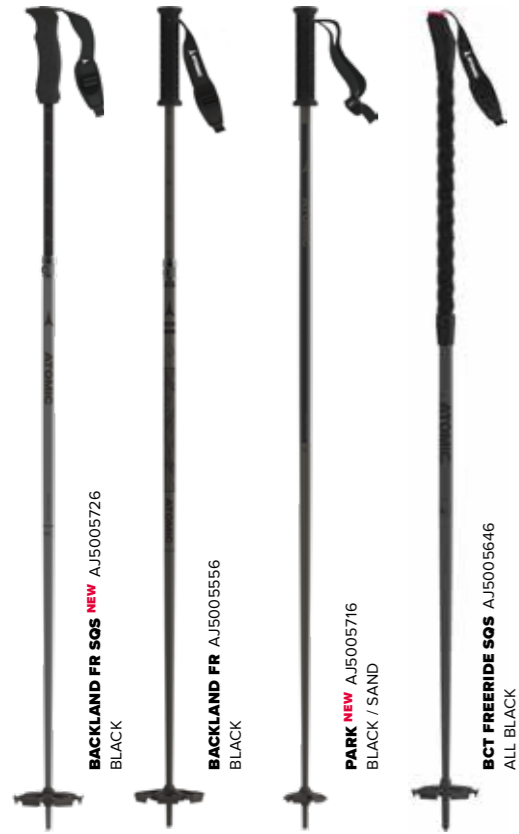

TECHNICAL SPECIFICATIONS

FREESKI

FREESKI