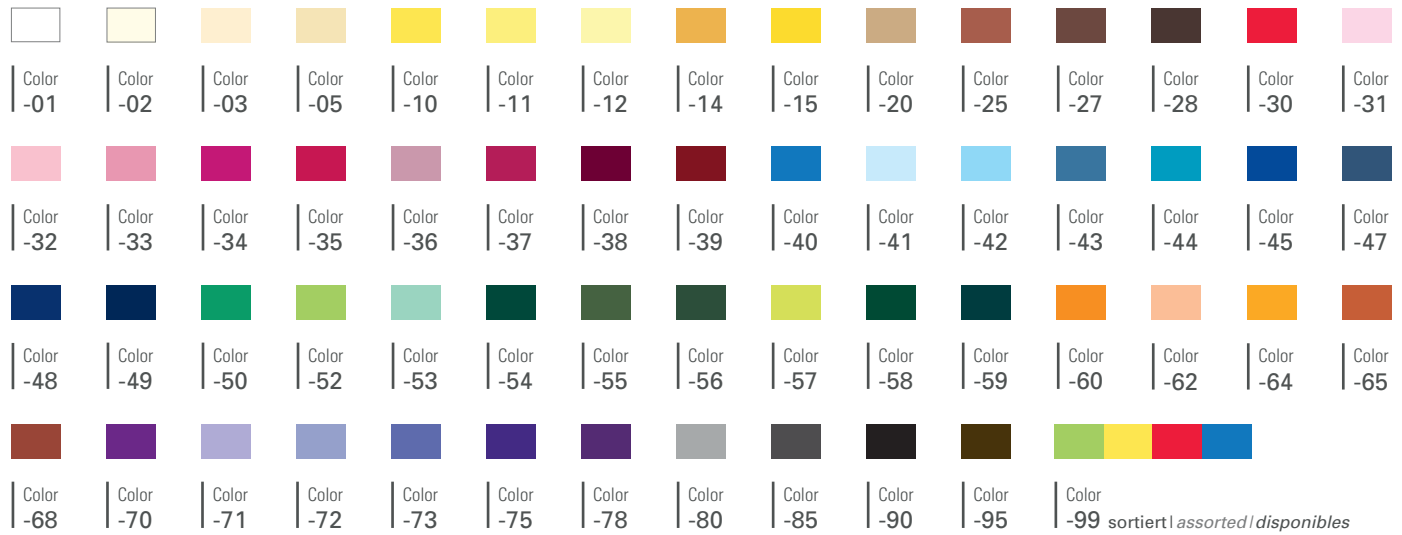

Bei einzelnen Artikeln kann es zu Farbabweichungen kommen | colour deviations of some articles might occur | une divergence de couleur soit possible pour quelques articles

Index, alphabetisch sortiert

index, sorted alphabetically | index, assorti alphabétique