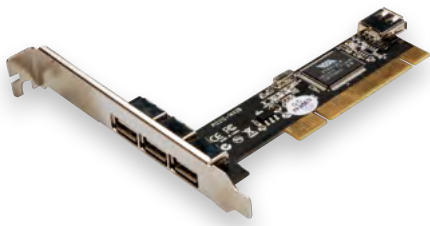

DIGITUS® USB 2.0, PCI-Card

- Die einfache und schnelle Möglichkeit Ihren Computer mit zusätzlichen USB-Ports auszurüsten
- USB High-Speed (480Mbps), Full-Speed (12Mbps) und Low-Speed (1.5Mbps) Datentransfermodi werden unterstützt
- 3 x externe USB 2.0 Typ A/Buchse (480Mbps)
- 3 x externe USB 2.0 Typ A/Buchse (480Mbps)

DIGITUS® USB 2.0, PCI Card

- The quick and easy way to add extra USB Ports to your Computer
- Supports USB high speed (480Mbps), full speed (12Mbps), and low speed (1.5Mbps) data transfer modes
- 3 x external USB 2.0 type A/female (480Mbps)
- 3 x external USB 2.0 type A/female (480Mbps)

Technical Features

- 3 x external USB 2.0 type A/female (480Mbps)
- 1 x internal USB 2.0 type A/female (480Mbps)
- Chipset: VIA 6212
- Supports USB high speed (480Mbps), full speed (12Mbps), and low speed (1.5Mbps) data transfer modes

- Compliant with USB specification revision 2.0
- PCI 32-bit 33MHz interface
- Supports hot-swapping
- Accessories: 1 x manual, 1 x low profile bracket
- Supports Windows 8, 7, Vista and XP

DS-33221 254294 | PCI, USB 2.0 Card, 3+1 Ports

DS-33222 254317 | PCI, USB 2.0 Card, 4+1 Ports