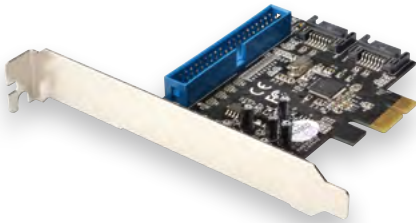

Technical Features

- 2 x internal SATA III ports
- 1 x internal parallel ATA port - supports up to UDMA-6 transfer mode, ATA and ATAPI
- Chipset: Marvell 88SE9128
- Compliant with PCI-Express Specification v2.0 and backward compatible with PCI-Express 1.x
- Compliant with Serial ATA Specification 3.0
- Supports communication speeds of 6Gbps, 3Gbps and 1.5Gbps