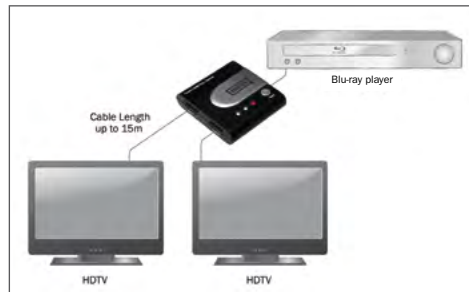

DIGITUS® HDMI Pocket Video Splitter, 2-Port

- Einer der kleinsten HDMI Video Splitter! Gibt ein Videosignal gleichzeitig auf zwei verschiedenen HDTV Bildschirmen wieder!
- Geeignet für Distanzen bis 15 m
- High Speed HDMI und HDCP kompatibel
- Kompatibel mit HDTV 480i, 480p, 720i, 720p, 1080i und 1080p

Technical Features

- 1 input, 2 outputs
- Easy to install and simple to operate
- Supports a distance of up to 15 m
- Compatible with HDTV 480i, 480p, 720i, 720p, 1080i and 1080p

DIGITUS® HDMI Pocket Video Splitter, 2 Port

- One of the smallest HDMI Video Splitter! Display one video signal on two different HDTV monitors!
- Supports a distance of up to 15m
- High Speed HDMI and HDCP compatible
- Compatible with HDTV 480i, 480p, 720i, 720p, 1080i and 1080p

- Supports 3D all format, including 1080p @ 23.98/24 Hz, 720p @ 59.94/60 Hz/50 Hz
- Supports VGA, SVGA, XGA and UXGA
- High Speed HDMI and HDCP compatible
- Operation pixel frequency range: 25-225 MHz