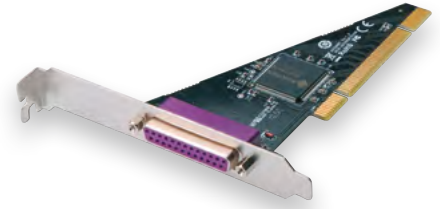

DIGITUS® Parallele Schnittstellenkarte, PCI

- Übertragungsraten von bis zu 2,7 Mbps
- Direkte Zuweisung der I/O Adresse und IRQ über BIOS
- Kompatibel zum 1284-Standard

Technical Features

- 1x DSUB 25, parallel port, jack
- Chipset: 4037T-SUN1989 IC
- Data transfer rate up to 2.7Mbps
- Supports Standard Parallel Port (SPP), Bi-directional Parallel Port (BPP), Enhanced Parallel Port (EPP) & Enhanced Capability Port (ECP)

DIGITUS® Parallel Interface Card, PCI

- Transfer rates of up to 2.7 Mbps
- I/O address and IRQ allocated directly through the BIOS
- Compatible with the 1284 standard

- Compatible with IEEE 1284 standards
- Universal PCI interface 3.3V & 5V, 32-bit/64-bit
- Plug and play
- Remap to ISA address 278, 378
- Drivers for Windows 8, 7, Vista, XP
- 1 x manual, 1 x driver CD included in delivery