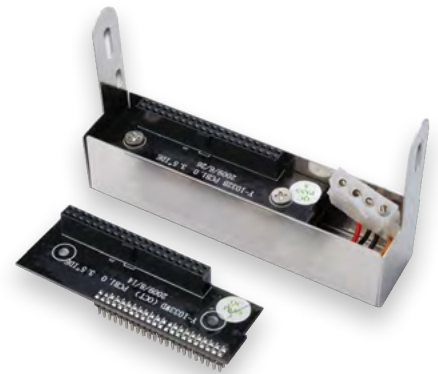

DIGITUS® 3.5 Festplatten IDE zu SATA Interface Konverter

- Erreicht Übertragungsraten von bis zu 1,5 Gbps (SATA II)
- Geeignet für den Einsatz von IDE-Festplatten an SATA-Anschlüssen

Technical Features

- Ideal for further using your existing IDE hard disks e.g. in a new SATA enabled PC or in a SATA docking station
- Suitable for 3.5 IDE hard disks to be compliant with the SATA interface
- Easy to install: Simply „dock“ the converter to the 3.5 IDE hard disk and fix it by two screws, the HDD is now ready to connect to the SATA controller or a HDD docking station
- Closed metal-housing design for a hassle-free

DIGITUS® 3.5 Hard Disk IDE to SATA Interface Converter

- Achieves transfer rates of up to 1.5 Gbps (SATA II)
- Suitable for using IDE hard drives on SATA ports

- installation without cable clutter
- Supports SATA and SATA II standards with data transfer rate up to 1,5Gbps
- Supports ATA/ATAPI data transfer rates of 66, 100, 133 and 150MB/s
- SATA Plug and Play operation, no additional software needed
- Supports hard drives from Maxtor, Samsung, IBM, Hitachi, Seagate and Western Digital (adapter included)