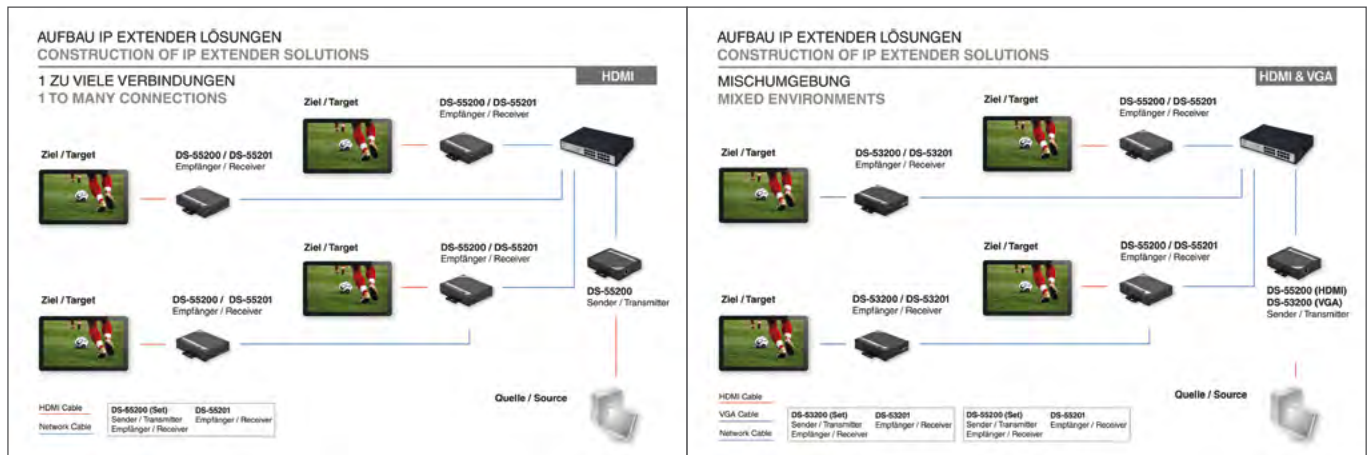

DIGITUS® HDMI über IP Extender (Set)

- Erweitert das HDMI-Signal über CAT 5 oder die bestehende Netzwerkinfrastruktur
- Mischbetrieb mit VGA / DisplayPort Sender / Empfänger möglich
- 1080p Full HD Unterstützung

DIGITUS® HDMI over IP Extender (Set)

- Extend HDMI signal over CAT 5 or the existing network infrastructure
- Mixed environment with VGA / DisplayPort transmitter / receiver
- Supports 1080p Full HD

Technical Features

- HDMI transmitter / receiver set
- Easy installation with inexpensive CAT 5/6 cables
- Network infrastructure used for signal transmission
- Each pair (transmitter & receiver) extends the signal up to 100 m (330 feet)
- Supports 1080p Full HD
- HDTV compatible (720p, 1080i, 1080p)
- Supports stereo 2.0
- Cascade-chainable receiver up to 10 layers

- Console connection (RS-232 port) for remote management
- Optional support for infrared remote (IR) control
- HDMI interface for local live view
- Rack mountable
- Dimensions (LxWxH): 115 x 91 x 28 mm
- Weight: 340 g (transmitter), 380 g (receiver)
- Operating temperature: 0 to 50 °C