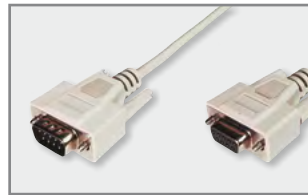

USB TYPE-C™

Type	Art. No.	EAN	Name	Length
USB TYPE-C™	DK-300136-010-S	4016032368809	USB Type-C Connection Cable, type C to A, M/M, Super Speed, UL, bl	1,0 m
	DK-300136-018-S	4016032368823	USB Type-C Connection Cable,, type C to A, M/M, High-Speed, UL, bl	1,8 m
	DK-300137-010-S	4016032368816	USB Type-C Connection Cable,, type C to micro B, M/M, Super Speed, UL, bl	1,0 m
	DK-300137-018-S	4016032368830	USB Type-C Connection Cable,, type C to micro B, M/M, High-Speed, UL, bl	1,8 m
	DK-300138-010-S	4016032368953	USB Type-C Connection Cable,, type C to C, M/M, High-Speed, UL, bl	1,0 m
	DK-300138-018-S	4016032368977	USB Type-C Connection Cable,, type C to C, M/M, High-Speed, UL, bl	1,8 m
	DK-300506-000-S	4016032370819	USB Type-C Adapter, type C to A, M/F, Super-Speed, UL, bl	-
	DK-300315-001-S	4016032368847	USB Type-C Adapter Cable, type C to A, M/F, Super Speed, UL, bl	0,15 m
	DK-300316-001-S	4016032368854	USB Type-C Adapter Cable, type C to micro B, M/F, 0,1m, High-Speed, UL, bl	0,1 m

SERIAL // SATA

D-Sub9 M/F