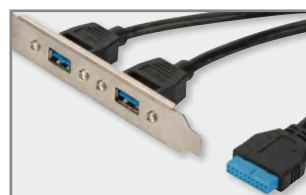

2x Type A-2x10pin IDC F/F

Type	Art. No.	EAN	Name	Length
USB 3.0	DK-300116-010-S	4016032335009	USB 3.0 Connection Cable, type A - micro B M/M, USB 3.0 conform,UL, bl	1,0 m
	DK-300116-018-S	4016032335023	USB 3.0 Connection Cable, type A - micro B M/M, USB 3.0 conform,UL, bl	1,8 m
	DK-300203-018-S	4016032310570	USB 3.0 Extension Cable, type A M/F, USB 3.0 conform,UL, bl	1,8 m
	DK-300203-030-S	4016032310587	USB 3.0 Extension Cable, type A M/F, USB 3.0 conform,UL, bl	3,0 m
	DK-300203-050-S	4016032310594	USB 3.0 Extension Cable, type A M/F, USB 3.0 conform,UL, bl	5,0 m