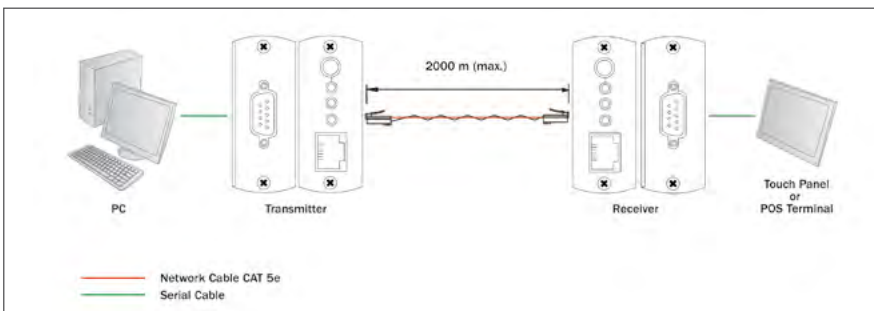

**DIGITUS® CAT 5 Audio Extender,
up to 600 m**

- Use a simple network cable to extend the audio signal - up to 600 m
- Place your audio devices wherever you want without audio cable limitations
- Switch between RCA and audio stereo by dip switch

Technical Features

- Place your audio devices wherever you want without audio cable limitations
- Extension of audio signals up to 600m
- Switch between RCA and audio stereo by dip switch
- Gold-plated RCA contacts
- 1x 3.5mm stereo output
- 1x RCA output
- 1x RJ45
- No power supply needed

DS-56100 366997 | CAT 5 Audio Extender, up to 600 m

**DIGITUS® RS232 Extender über
CAT 5, bis zu 2.000 m**

- Sendet serielle Daten bis zu 2.000 m
- Verlängerung erfolgt über kostengünstige CAT 5 Kabel
- Kompatibel mit allen RS232-Protokollen

**DIGITUS® RS232 extender over
CAT 5, up to 2.000 m**

- Sends serial data up to 2.000 m
- Extension possible via cost-effective CAT 5 cable
- Compatible with all RS232 protocols

Technical Features

- Extension via CAT 5 cable
- Sends RS232 data at 115,200 bps up to 2.000 m
- Compatible with all RS232 protocols
- Full-duplex transmission
- Pure hardware solution - real time data transfer, no software conflicts
- Data transmission between computers and other devices
- Connections at local and remote site: 1x DB-9 jack; 1x RJ45 jack; power supply connector