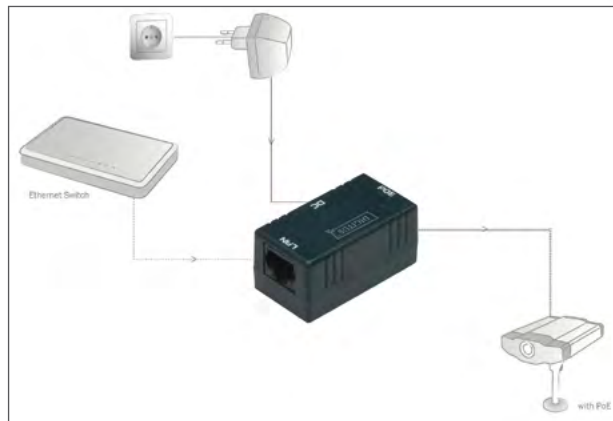

- Easily merge of power and data cables into a single cable
- Connection: 10/100 Mbit/s
- Assignment: 1/2/3/6 for data transfer, 4/5/7/8 for power supply

- Connection speed: 10/100 Mbit/s
- PVC coating
- RJ45 plug
- Assignment: 1/2/3/6 for data transfer, 4/5/7/8 for power supply

DN-95001 260240 | Passive PoE Cable Kit

DIGITUS® Passiv PoE Wandbefestigungsdose

- Einfaches Zusammenführen von Strom- und Datenkabel zu einem einzigen Kabel
- Kabelverbindung: 10/100 Mbit/s
- Pinbelegung: 1/2/3/6 für Datenübertragung, 4/5/7/8 für die Stromversorgung

Technical Features

- RJ45 LAN jack
- DC jack
- PoE (RJ45) jack
- Suitable for 5.5mm DC plugs
- Connection speed: 10/100 Mbit/s
- Pin Assignment: 1/2/3/6 for Network, 4/5/7/8 for Power Supply

DIGITUS® Passive PoE wall mount box

- Easily merge of power and data cables into a single cable
- Connection: 10/100 Mbit/s
- Assignment: 1/2/3/6 for data transfer, 4/5/7/8 for power supply

DN-95002 260257 | Passive PoE Wall Mount Box

DIGITUS® PoE Injektor, 802.3af, 15,4 Watt