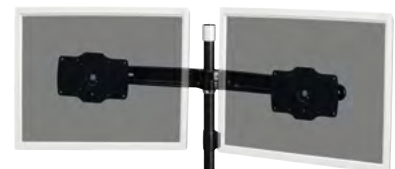

DIGITUS® Monitor Stand Extension for DA-90321

- Expand your monitor mount for up to four monitors measuring 61 - 81 cm (24" to 32")
- Supports a maximum weight of up to 12 kg per arm
- Higher inclination angle and height adjustability enable you to work flexibly