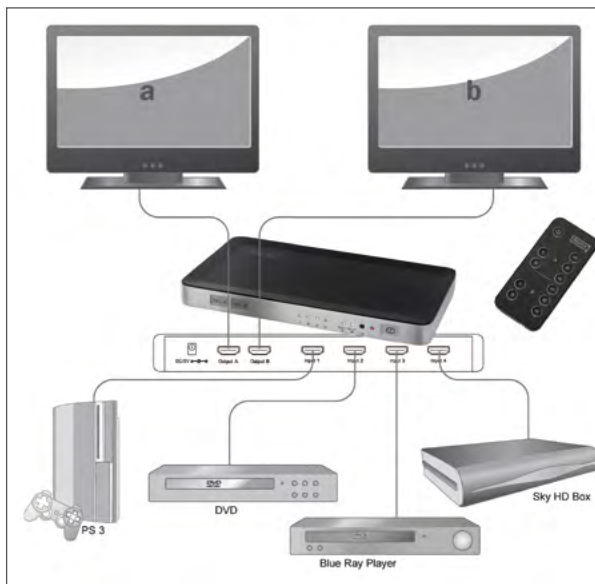

Technical Features

- Switch easily between any of up to four HDMI sources
- Distributes any of the four inputs to any or any combination of the two HDMI output displays
- Multi-switching methods: intelligent automatic, IR remote control or by touch button
- Highest supported video resolution 1080p
- Compatible to High Speed HDMI
- Bandwidth: 225 MHz/2.25 Gbps per channel (6.75 Gbps all channel)

DIGITUS® HDMI Matrix Switch, 4x2

- **Switch comfortably between up to four HDMI sources and two playback devices (televisions, monitors, projectors) independently of each other, without having to swap cables**
- **Display different media content from up to four HDMI sources on up to two playback devices (televisions, monitors, projectors) simultaneously and independently of each other**
- **Multi-switching methods: intelligent automatic, IR remote control or by touch button**
- **Highest supported video resolution: 1080p**

- Supports 12bit per channel (36bit all channel) deep color
- Supports HDCP
- Supports uncompressed audio such as LPCM
- Supports compressed audio such as DTS Digital, Dolby Digital (including DTS-HD and Dolby True HD)
- Dimensions (LxWxH): 128 x 220 x 25 mm
- Weight: 350 g