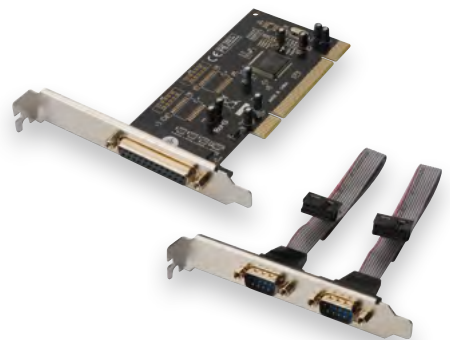

DIGITUS® 2 Ser. / 1 Par. Interface Card, PCI

- Serial data transfer rate up to 115,200bps
- Parallel data transfer rate up to 1.5Mbps
- Automatic assignment of IRQ and I/O addresses

- 2.3, 32-bit bus
- Easy plug and play
- Automatic assignment of IRQ and I/O addresses
- Operating temperature: 0 °C - 85 °C
- Operating humidity: 25% - 65% RH (non-condensing)
- Supports Windows 8, 7, Vista and XP