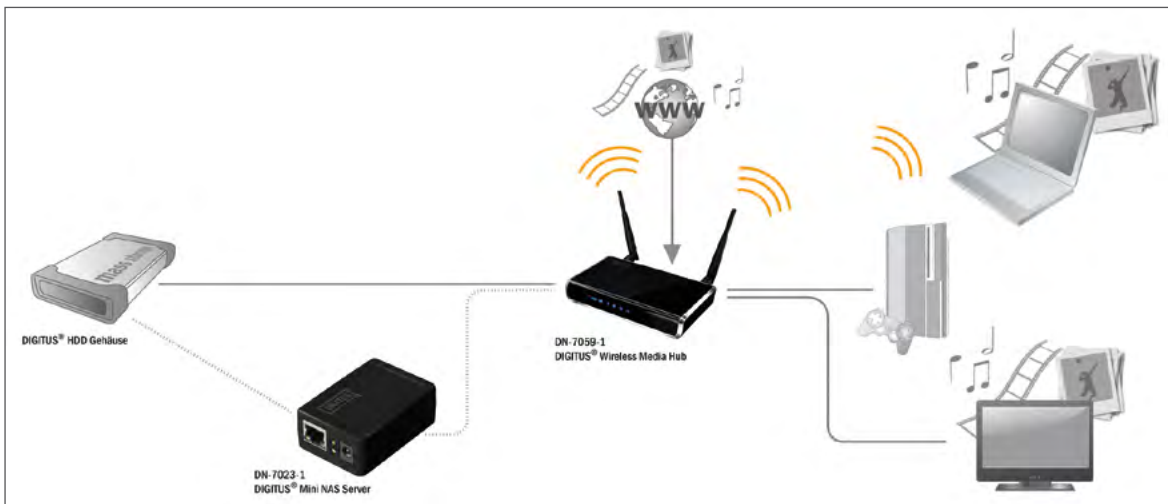

DIGITUS® Mini NAS-Server für externe USB-Festplatten

- Der kompakte und energieeffiziente NAS-Server für den gemeinsamen Dateizugriff über das Netzwerk!
- Ermöglicht einfache Speicherung, Austausch und Sicherung von Daten im gesamten Netzwerk
- NAS-Funktion (Network Attached Storage) zur Freigabe der Festplatte im lokalen Netzwerk oder Internet

DIGITUS® Mini NAS Server for external USB HDD

- The compact and energy efficient NAS Server for sharing your files on the network!
- Easy provides storage space for expansion, sharing and backup to the whole network
- NAS function (Network Attached Storage) to provide centralized data access and storage to the network

Technical Features

- The mini NAS Server enables USB 2.0 HDDs to access the network
- NAS function (Network Attached Storage) to provide centralized data access and storage to the network
- Easy provides storage space for expansion, sharing and backup to the whole network
- RJ45 network connector for Fast Ethernet 10/100 Mbps
- Samba and FTP Server for easy file access
- BitTorrent Server for automatic downloads, even when the computer is switched off
- Easy access of photos, movies or music over iTunes, Xbox 360 and Playstation 3
- Energy consumption 2.5 Watt
- Supports Windows 8, 7, Vista, XP, Mac OS X and Linux