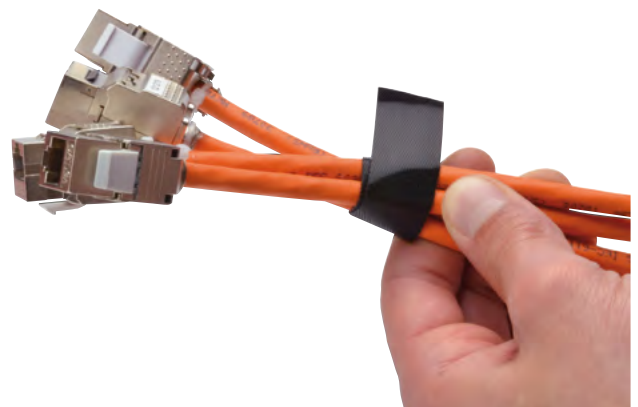

Technical Features

- 20 mm wide
- 10 m overall length
- Color black
- Multiple use possible

DIGITUS® Velcro Tape for structured cabling

- Structure your cabling in an easy and efficient way
- The tape fits close and regularly and doesn't put too much pressure on the cable - perfect for sensitive installations
- Re-usable