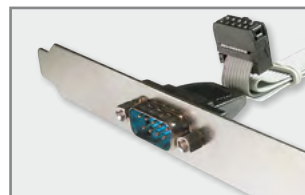

D-Sub - IDC 2x5pin M/F