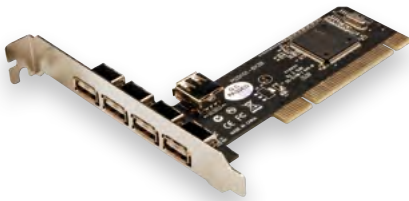

DIGITUS® USB 2.0, PCI-Card

- Die einfache und schnelle Möglichkeit Ihren Computer mit zusätzlichen USB-Ports auszurüsten
- USB High-Speed (480Mbps), Full-Speed (12Mbps) und Low-Speed (1.5Mbps) Datentransfermodi werden unterstützt
- 4 x externe USB 2.0 Typ A/Buchse (480Mbps)
- 4 x externe USB 2.0 Typ A/Buchse (480Mbps)

DIGITUS® USB 2.0, PCI card

- The quick and easy way to add extra USB Ports to your Computer
- Supports USB high speed (480Mbps), full speed (12Mbps), and low speed (1.5Mbps) data transfer modes
- 4 x external USB 2.0 type A/female (480Mbps)
- 4 x external USB 2.0 type A/female (480Mbps)

Technical Features

- 4 x external USB 2.0 type A/female (480Mbps)
- 1 x internal USB 2.0 type A/female (480Mbps)
- Chipset: NEC 720101
- Supports USB high speed (480Mbps), full speed (12Mbps), and low speed (1.5Mbps) data transfer modes
- Compliant with USB specification revision 2.0
- Supports hot-swapping

- Accessories: 1 x manual
- Operating temperature: 0 °C - 50 °C
- Storage temperature: -20 °C - 60 °C
- Operating humidity: 20% - 80% RH (non-condensing)
- Storage humidity: 10% - 90% RH (non-condensing)
- Supports Windows 8, 7, Vista and XP

DS-33220 254287 | PCI, USB 2.0 card, 4+1 Ports