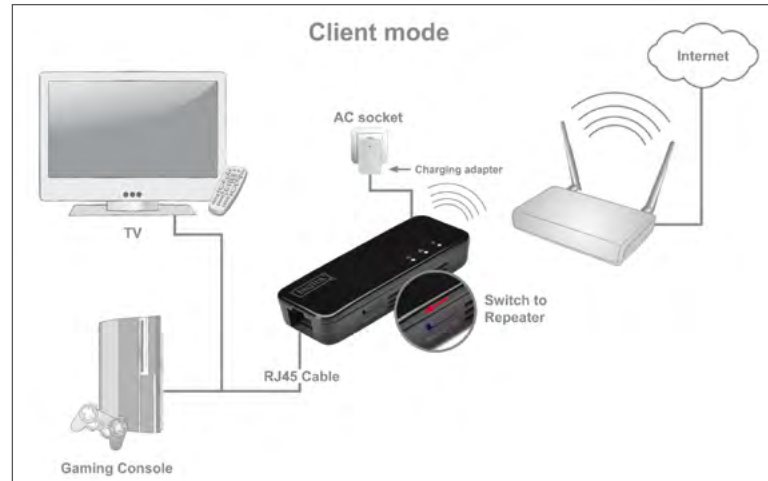

DIGITUS® Wireless 150N Client Adapter, 150 Mbps

- Multifunktionaler Einsatz als Repeater oder Access Point
- Einfache Sicherung Ihres Netzwerkes dank WPS Button
- Einbindung aller nicht WLAN fähigen Geräte in Ihr WLAN-Netzwerk

Technical Features

- Portable Wireless 150N Access Point
- Supported Standards 802.11b/g/n Wireless LAN
- Transmission in the 2.4GHz frequency band
- Offers Access Point and Repeater functions
- Advanced Security Features with WPA2/WPA/WEP Encryption
- Supports WPS (Wireless Protected Setup) - Push button for auto connection to a wireless adapter (adapter must support this feature)
- Connection: 1x RJ45 LAN
- Operating system independent, supports e.g. Windows, Mac OS, Linux and Sun

DIGITUS® Wireless 150N Client Adapter, 150 Mbps

- Multifunctional use as a repeater or access point
- WPS button allows easy securing of your network
- Integration of all your non WIFI devices into your WIFI network

DN-70495 314578 | Wireless 150N Client Adapter, 150 Mbps

DIGITUS® Wireless Streaming Box

- Drahtlose Wiedergabe Ihrer Videos/ Bilder über Smartphone, Tablet, PC und Notebook auf Ihren Fernseher
- Zeigt Inhalte in Full-HD an (1080p)
- Kleines und kompaktes Gehäuse – ideal für den Einsatz unterwegs

Technical Features

- Wireless LAN Standard: IEEE 802.11a, IEEE 802.11b, IEEE 802.11g, IEEE 802.11n
- Supported video format: MPEG 1/2, MPEG TS, MP4, AVI, 3GP, WMV, MOV, DVR-MW
- Supported audio format: Mp3, AAC, WMA, WAV, OGG, PDM, LPCM, MP4
- Supported picture format: GIF, PNG, BMP, JPEG

DIGITUS® Wireless Streaming Box

- Wireless playback of your videos/images on your television via smartphone, tablet, pc and notebook
- Displays contents in Full HD (1080 p)
- Small, compact housing – ideal for on-the-go use