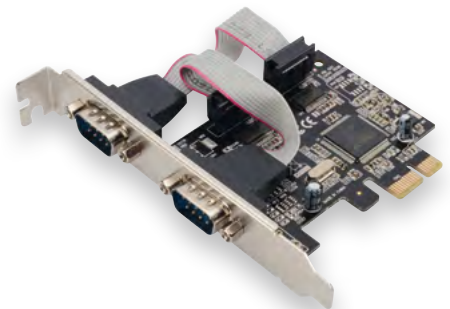

DIGITUS® 2 Port Serial Interface Card, PCIe

- Data transfer rate up to 230, 400 bps
- Compliant with PCI Express base specification 1.1
- 2 x DSUB 9, serial ports, male, UART 16C950

- Operating humidity: 25% - 65% RH (non-condensing)
- Supports Windows 8, 7, Vista and XP