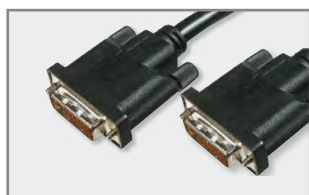

DVI

DVI (24+1), 2x ferrit M/M