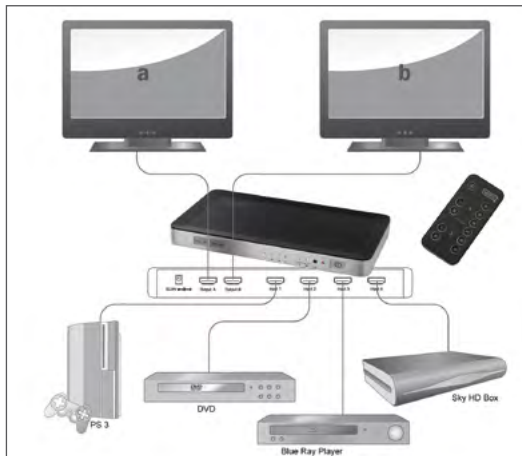

DIGITUS® HDMI Matrix Switch, 4x2

- **Switch comfortably between up to four HDMI sources and two playback devices (televisions, monitors, projectors) independently of each other, without having to swap cables**
- **Display different media content from up to four HDMI sources on up to two playback devices (televisions, monitors, projectors) simultaneously and independently of each other**
- **Multi-switching methods: intelligent automatic, IR remote control or by touch button**
- **Highest supported video resolution: 1080p**

Technical Features

- Switch easily between any of up to four HDMI sources
- Distributes any of the four inputs to any or any combination of the two HDMI output displays
- Multi-switching methods: intelligent automatic, IR remote control or by touch button
- Highest supported video resolution 1080p
- Compatible to High Speed HDMI
- Bandwidth: 225 MHz/2.25 Gbps per channel (6.75 Gbps all channel)

- Supports 12bit per channel (36bit all channel) deep color
- Supports HDCP
- Supports uncompressed audio such as LPCM
- Supports compressed audio such as DTS Digital, Dolby Digital (including DTS-HD and Dolby True HD)
- Dimensions (LxWxH): 128 x 220 x 25 mm
- Weight: 350 g