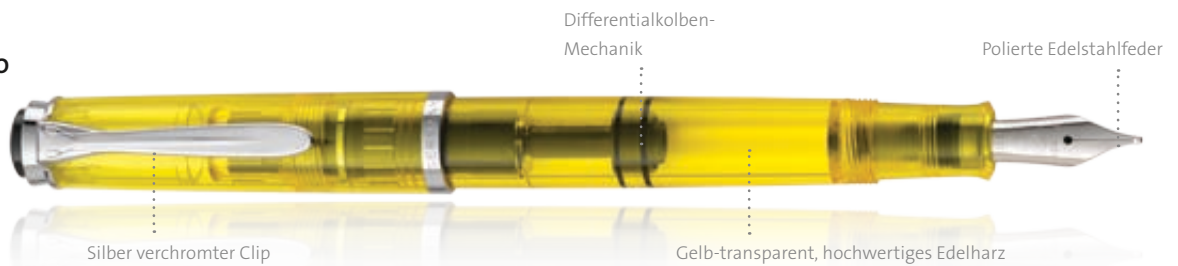

Classic M 205 DUO

Kolben-Füllhalter

Silber verchromter Clip

Differentialkolben-Mechanik

Polierte Edelstahlfeder

Gelb-transparent, hochwertiges Edelharz

Classic 205 DUO Highlighter – Special Edition* mit Textmarkertinte im Geschenk-Etui

Federbreite	Bestell-Nummer	EAN-Code 4012700-	Artikel-Bezeichnung	UVP in € inkl. MwSt.
Kolbenfüllhalter mit Edelstahlfeder und Textmarkertinte				
BB	975 524	975522	M 205 DUO	110,-
Textmarker-Tinte**, 30 ml				
Gelb	344 879	334878	78 GE Neongelb	4,60/GL
Grün	339 580	339584	78 LG Neongrün	4,60/GL

Neongelb

Neongrün

* limitierte Auflage

** Die Textmarker-Tinte ist ausschließlich für den Einsatz in dem Füllhalter M205 DUO vorgesehen und aufeinander abgestimmt.