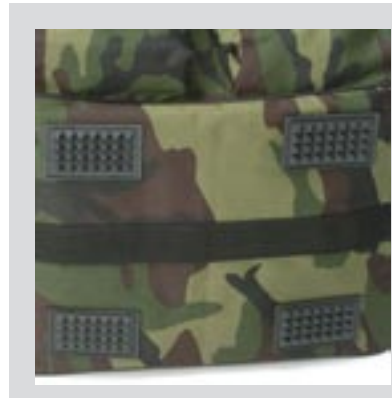

MAGMA:LP-Bag 80 "Cool"

The features of this extremely lightweight bag are restricted to the essentials. The extra robust nylon material and the 1 cm-deep, strong, gummed foam inside offer sufficient protection for 80 LPs and accessories. Perfect for beginners or DJs on a low budget.

- Capacity for approximately 80 records
- Durable construction with extra robust material
- Thick padding (1,0 cm)
- Stable and comfortable carrying handle and padded shoulder strap (detachable)
- 2 additional exterior pockets for headphones, needles and other accessories
- Quality zipper (water resistant)

w/h/d: 370/350/300 mm
net weight: 1,84 kg
gross weight: 17 kg