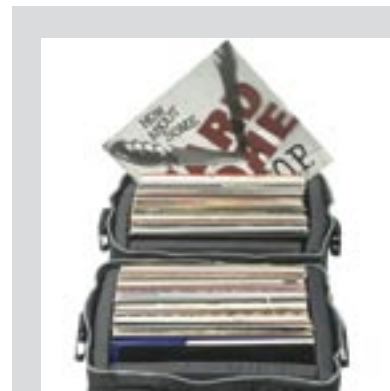

The space-saving bag with removable lid!

MAGMA:LP-Bag 100 "Cube"

Color: carbon-black
art.-no.: 40210