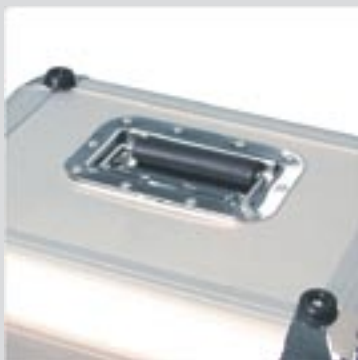

Optimum protection with little dead weight!

MAGMA:LP-Case 80 "Butterfly" & LP-Case 90 "Butterfly"

Color: black/silver
LP-Case 80 art.-no.: 40690
LP-Case 90 art.-no.: 40740