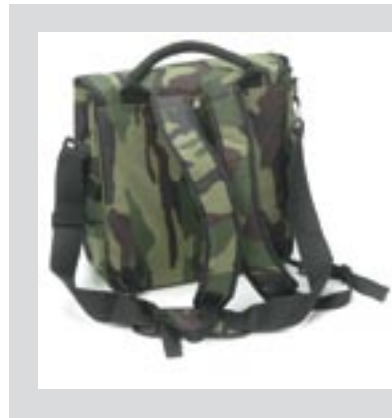

A small bag for every occasion!

MAGMA:LP-Bag 40

Color: black/blue
art.-no.: 42620