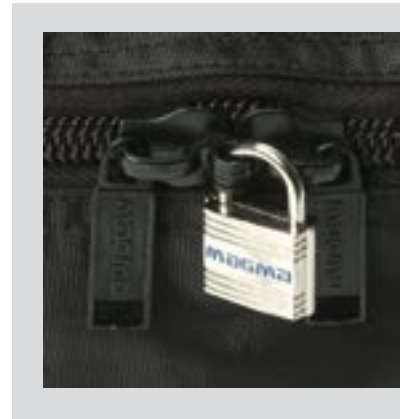

The well-tried classic for pros!

MAGMA:LP-Bag 100 "Profi"

Color: black/blue
art.-no.: 40120