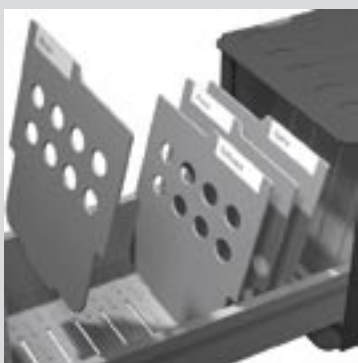

The archiving specialist - The Medi-System!

MAGMA Medi-System

MAGMA:Medi-System

The Medi-System is the ideal archiving solution for the storage of CD, CD-Rom, DVD or VHS media. Using an ingenious drawer mechanism, its one-push-open function will let the contents glide out of the box silently. All Medi-Box modules are compatible with each other and can be anchored and built up horizontally or vertically with the aid of the practical connection devices. The Medi-System does not only find its place in all traditional rack systems or DJ stands, but can also be used as an independent and decorative storage unit. Accessories and the CD Sleeve Box 184 include the Medi CD Sleeve 25 Refill Set.

- Convenient Handling through automatic spring drawer
- Stacking facility both horizontal and vertical
- Practical connecting elements ensure stability
- Special storage compartment for labels and spare parts
- Adjustable dividers for flexibility
- Metal lock with 2 keys
- Fits into standard rack systems

w/h/d: 183/183/350 mm
net weight: 3,1 kg

w/h/d: 243/183/350 mm
net weight: 3,5 kg