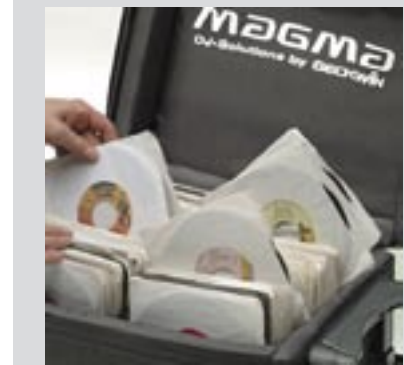

MAGMA:7"Single-Bag 300 "Trolley"

In co-operation with leading Reggae, Funk & Soul DJs, Magma has developed these innovative soft-bags especially for 7 inch singles. This product offers high-quality material processing, attractive design and carefully thought-out functionality for mobile use. This spacious bag offers sufficient protection for 300 7" singles and comes equipped with the proven Magma Trolley.

- Capacity for approximately 300 Singles (2 rows of 150 singles each)
- Extensible telescopic handle on sturdy wheel system for comfortable trolley use
- Flip through the records more easily with 70/30 dividing
- Extra-thick (removable) padding (2,5cm)
- Durable construction with new extra-robust material designed to withstand cold/wet/dirty surfaces
- 2 additional, large exterior pockets for headphones, needles and other accessories

w/h/d: 370/510/270 mm
net weight: 3,5 kg
gross weight: 18 kg