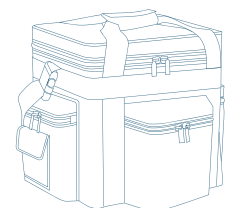

- Extensible telescopic handle on sturdy wheel system
- Capacity for approximately 90-100 records
- Durable construction with extra robust material
- Extra-thick (removable) padding (2,5 cm) on all sides
- Stable and comfortable carrying handle and padded shoulder strap (detachable)
- 3 additional exterior pockets for headphones, needles and other accessories
- Quality zipper (water resistant) and padlock to secure the records inside

- Capacity for approximately 90-100 records
- Durable construction with extra robust material
- Extra-thick (removable) padding (2,5 cm)
- Stable and comfortable carrying handle and padded shoulder strap (detachable)
- Additional exterior pockets for headphones, needles and other accessories
- Quality zipper (water resistant) and padlock to secure the records inside
- Address tag attached