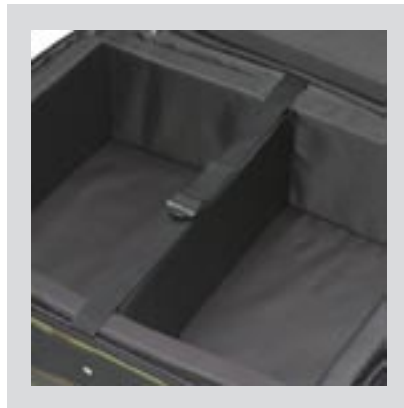

MAGMA:7"Single-Bag 300 "Trolley"

In co-operation with leading Reggae, Funk & Soul DJs, Magma has developed these innovative soft-bags especially for 7 inch singles. This product offers high-quality material processing, attractive design and carefully thought-out functionality for mobile use. This spacious bag offers sufficient protection for 300 7" singles and comes equipped with the proven Magma Trolley.

- Capacity for approximately 300 Singles (2 rows of 150 singles each)
- Extensible telescopic handle on sturdy wheel system for comfortable trolley use
- Flip through the records more easily with 70/30 dividing
- Extra-thick (removable) padding (2,5cm)
- Durable construction with new extra-robust material designed to withstand cold/wet/dirty surfaces
- 2 additional, large exterior pockets for headphones, needles and other accessories

w/h/d: 370/510/270 mm
net weight: 3,5 kg
gross weight: 18 kg