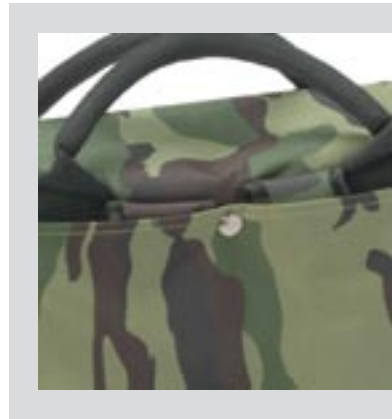

A small bag for every occasion!

MAGMA:LP-Bag 40

Color: black/blue
art.-no.: 42620