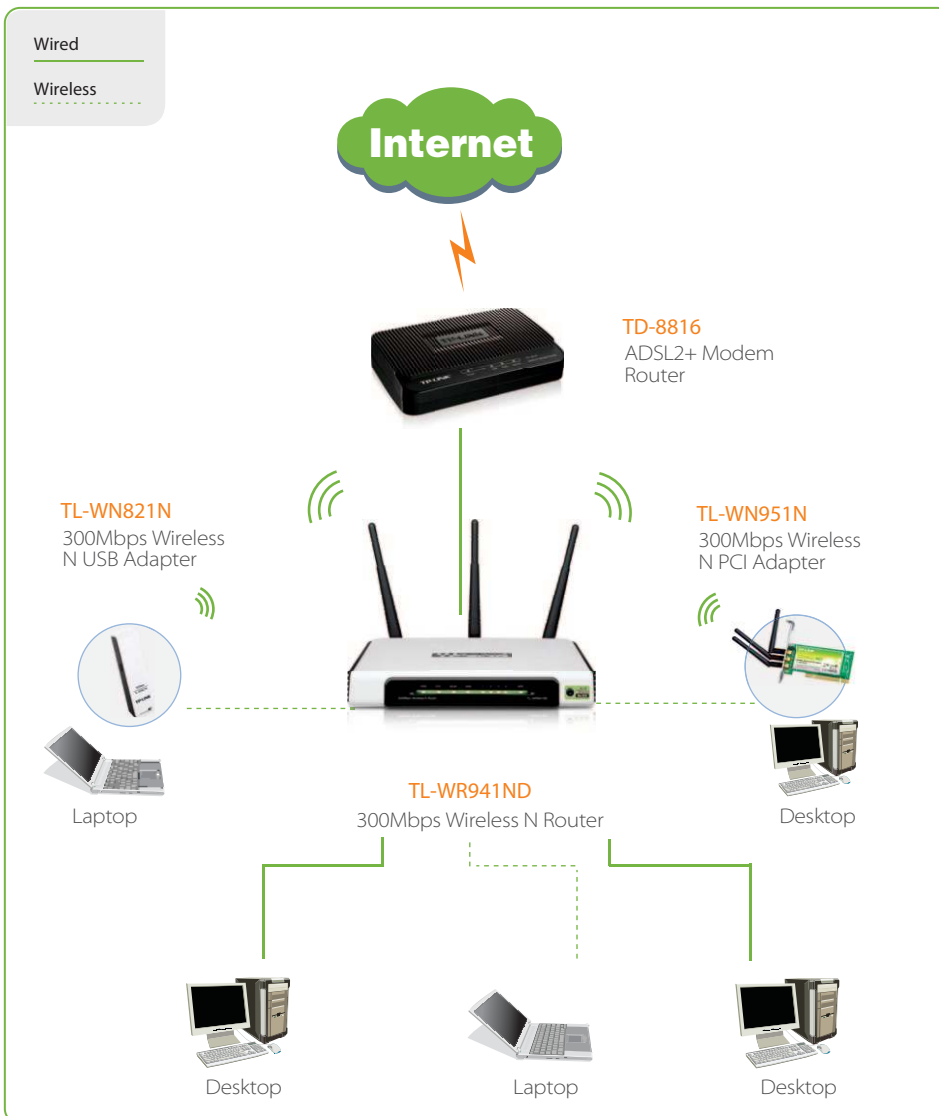

Ⓞ Specifications:

OTHERS	
Certifications	CE, FCC, RoHS, Wi-Fi
System Requirements	Microsoft® Windows® 8/7/Vista/XP/2000/NT/98SE, MAC® OS, NetWare®, UNIX® or Linux.
Environment	Operating Temperature: 0°C~40°C (32°F~104°F) Storage Temperature: -40°C~70°C (-40°F~158°F) Operating Humidity: 10%~90% non-condensing Storage Humidity: 5%~90% non-condensing

Ⓞ Diagram:

Package:

- 300Mbps Wireless N Router TL-WR941ND
- 3 * detachable Omni Directional Antenna
- Power supply unit
- RJ-45 Ethernet cable
- Resource CD
- Quick Setup Guide