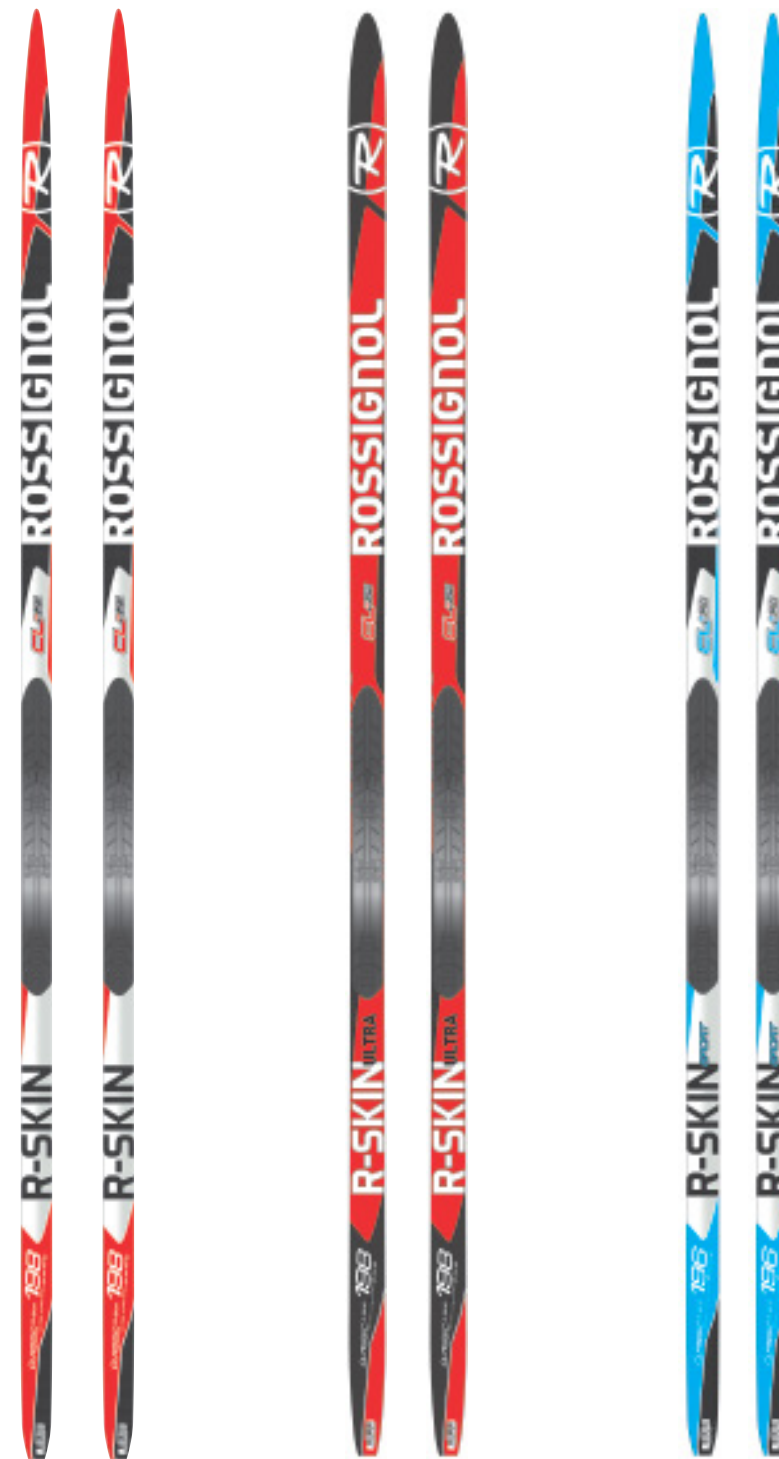

R-SKIN	
SIDECUT	44 //
SIZES	186 - 191 - 198 - 203 - 208
WEIGHT	570 g / 198
RHECP05	R-SKIN

R-SKIN ULTRA	
SIDECUT	48 - 44 - 46
SIZES	173 - 183 - 188 - 193 - 198 - 203 - 208
WEIGHT	690 g / 193
RHFWF02	R-SKIN ULTRA

R-SKIN SPORT	
SIDECUT	44 //
SIZES	176 - 186 - 196 - 201 - 206
WEIGHT	630 g / 196
RHFWF01	R-SKIN SPORT

TOURING AUTO COMBI BLACK	
NIS	
FLEXOR	40 SHORE
MECHANISM	AUTOMATIC
WEIGHT	272 g / PAIR
RJD1008	TOURING AUTO COMBI BLACK

XCELERATOR PRO CLASSIC

NIS	
FLEXOR	50 SHORE
MECHANISM	MANUAL
WEIGHT	250 g / PAIR

RJE1000 XCELERATOR PRO CLASSIC

XCELERATOR 2.0 CLASSIC

NIS	
FLEXOR	BI-COMPONENT 50 SHORE
MECHANISM	MANUAL
WEIGHT	150 g / PAIR

RJD1002 XCELERATOR 2.0 CLASSIC

PERFORMANCE CLASSIC

NIS	
FLEXOR	50 SHORE
MECHANISM	MANUAL
WEIGHT	190 g / PAIR

RJE1002 PERFORMANCE CLASSIC

ROSSIGNOL