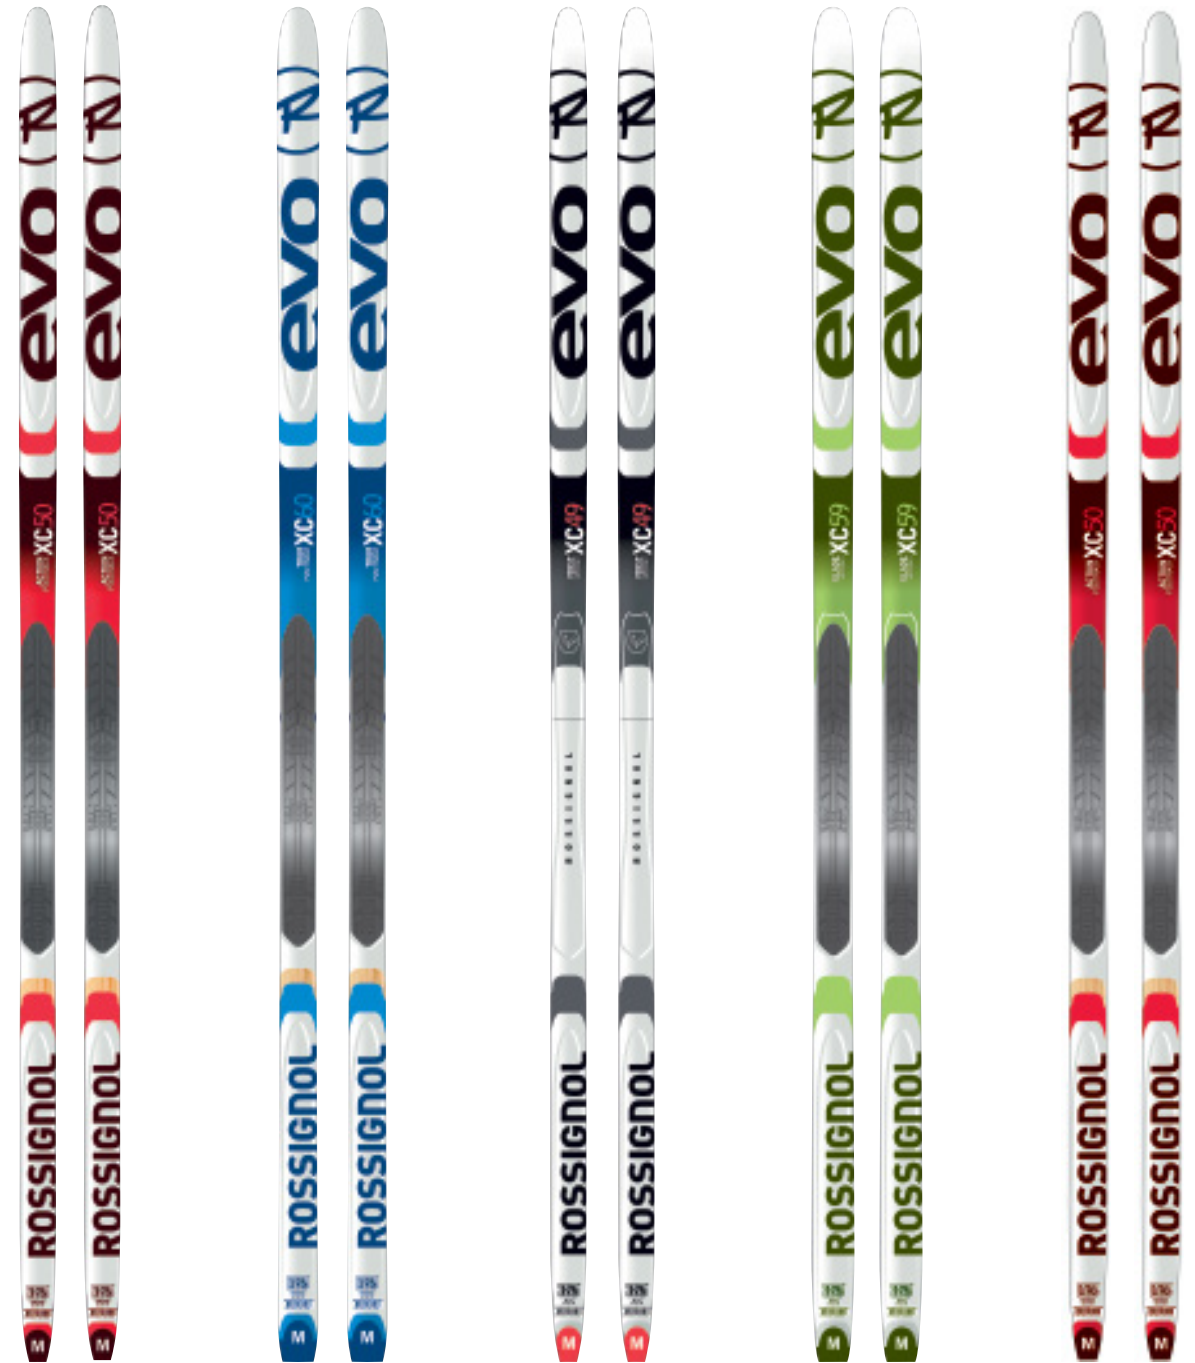

EVO ACTION 50 NIS POSITRACK		EVO TOUR 60 NIS POSITRACK		EVO FIRST 49 AR CUT		EVO GLADE 59 NIS AR CUT		OT 65 NIS POSITRACK	
SIDECUT	51 - 47 - 49	SIDECUT	60 - 50 - 55	SIDECUT	51 - 47 - 49	SIDECUT	61 - 55 - 60	SIDECUT	65 - 53 - 60
SIZES	S/166 - M/176 L/186 - XL/196	SIZES	S/166 - M/176 L/186 - XL/196	SIZES	S/166 - M/176 L/186 - XL/196	SIZES	S/166 - M/176 L/186 - XL/196	SIZES	165 - 175 - 185 - 195
WEIGHT	670 g / 176	WEIGHT	680 g / 176	WEIGHT	700 g / 176	WEIGHT	750 g / 176	WEIGHT	900 g / 185
RHEWF01	EVO ACTION 50 NIS POSITRACK	RHEWF02	EVO TOUR 60 NIS POSITRACK	RHEWF03	EVO FIRST 49 AR CUT	RHEWF04	EVO GLADE 59 NIS AR CUT	RHEWS03	OT 65 NIS POSITRACK

ROSSIGNOL