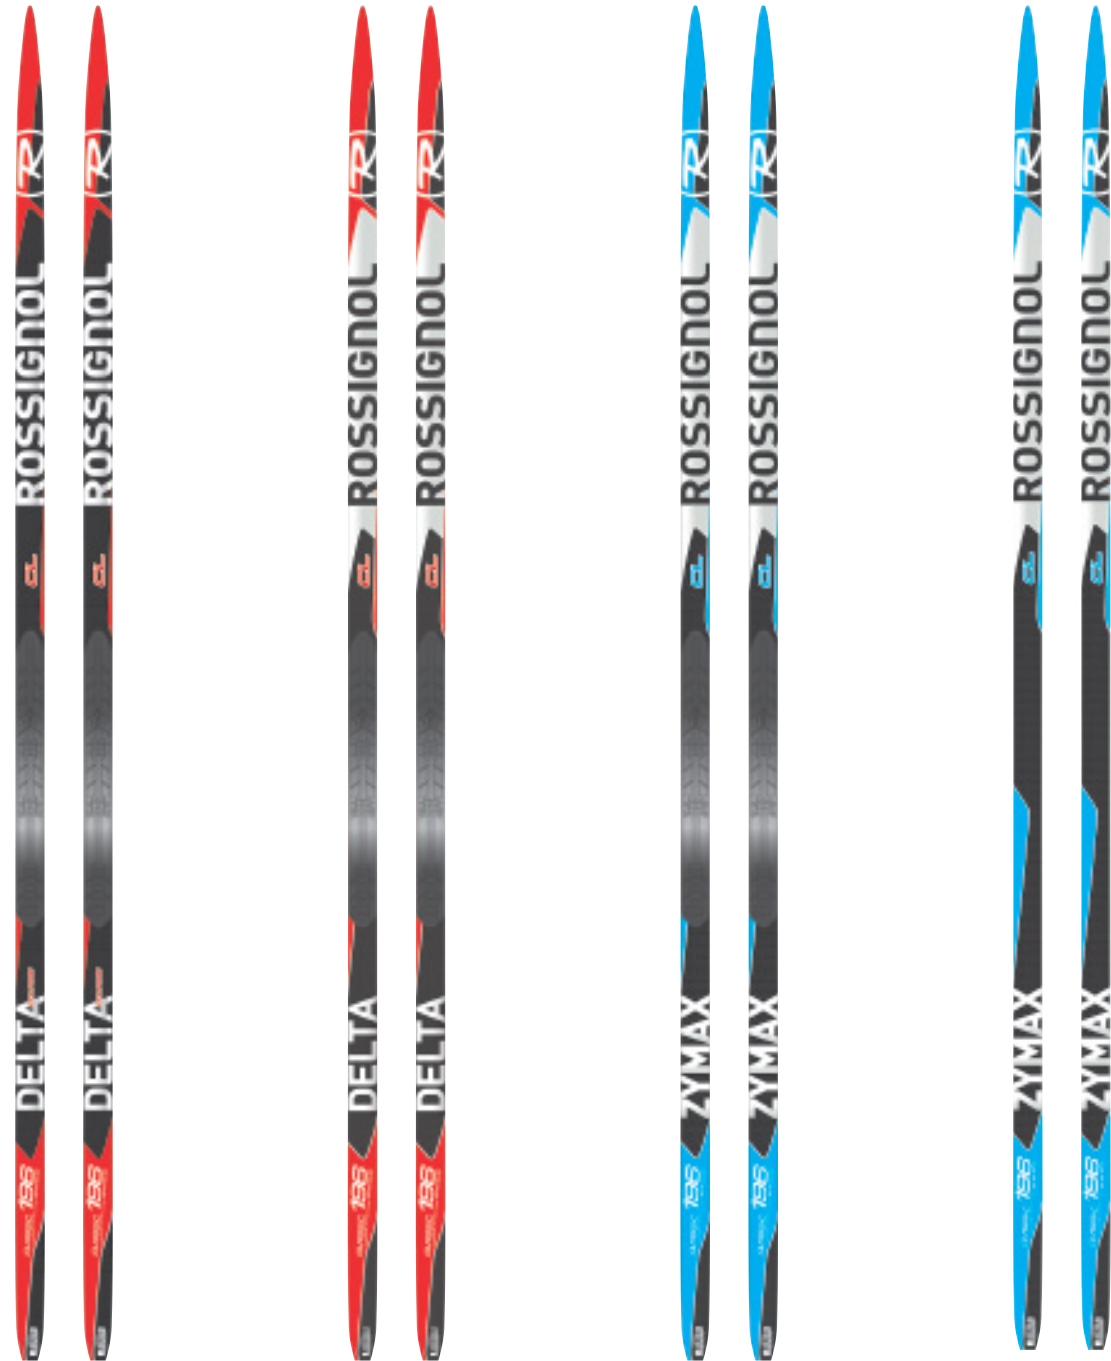

RACE PERFORMANCE DELTA/ZYMAX CLASSIC

Speed, grip and power, these products have got what it takes to delight true CLASSIC enthusiasts. The wide range is designed to cover the full spectrum of snow types and skier profiles.

DELTA COURSE CLASSIC NIS		DELTA CLASSIC NIS		ZYMAX CLASSIC NIS		ZYMAX CLASSIC	
SIDECUT	44 //	SIDECUT	44 //	SIDECUT	44 //	SIDECUT	44 //
SIZES	186 - 191 - 196 - 201 - 206	SIZES	176 - 186 - 196 - 201 - 206	SIZES	176 - 186 - 196 - 201 - 206	SIZES	176 - 186 - 196 - 201 - 206
WEIGHT	570 g / 196	WEIGHT	600 g / 196	WEIGHT	640 g / 196	WEIGHT	630 g / 196
RHDWF01	DELTA COURSE CLASSIC NIS	RHECP02	DELTA CLASSIC NIS	RHEWF05	DELTA COURSE CLASSIC NIS	RHEWF09	ZYMAX CLASSIC
RHDWF02	DELTA COURSE CLASSIC NIS AR	RHECP01	DELTA CLASSIC NIS AR	RHEWF06	ZYMAX CLASSIC NIS AR	RHEWF10	ZYMAX CLASSIC AR
				RHEWF07	ZYMAX CLASSIC NIS R-GRIP		

ROSSIGNOL