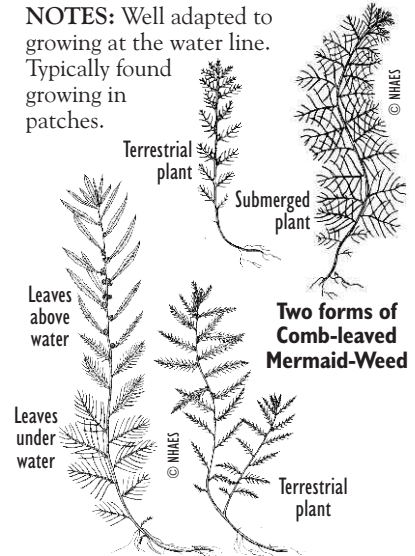

Proserpinaca palustris
var. *palustris*

NS General Status Rank: At Risk

◆◆ Distribution: NS

Leaves growing above water are toothed (serrate) or leaf-shaped (pinnatifid), 2-8 cm.

Intermediate Mermaid-Weed

Proserpinaca intermedia

SIZE: 10-40 cm tall.

LEAVES: Plants completely out of the water (terrestrial) have similar leaves throughout. Plants growing in the water have different leaves above and below the water. The leaves below the water are deeply cut almost to the midline (pinnatisect), while the leaves above differ between species (see below). The leaves are alternately arranged.

STEM: Weak and grows off a horizontal plant stem (rhizome).

FLOWERS: Single flowers with no petals found where the leaf attaches to the stem (leaf axil).

FRUITS: Whitish, 3-angled and 2.5-4 mm wide.

NOTES: Well adapted to growing at the water line. Typically found growing in patches.

Habitat:

Wetlands (bogs, marshes, swamps), stream edges and lakeshores.

Interesting point: Small fish and aquatic insects use this plant for food and shelter and it is often cultivated for use in aquaria and ponds.