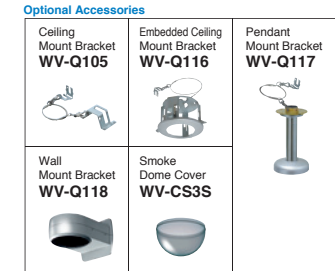

- IP66 rated water and dust resistant
- 30x (3.8 ~ 114 mm) zoom lens plus 10x digital zoom
- High sensitivity: 0.5 lux (Color), 0.04 lux (B/W) at F1.4 (Wide) / 0.02 lux (Color), 0.0013 lux (B/W) at F1.4 (Wide) with Sens Up 32x
- **Super Dynamic III** 128x wider dynamic range
- Auto tracking capability
- MPEG-4 and JPEG dual stream output at VGA image size with up to 30 ips
- Progressive Output

Super Dynamic III
Day/Night Dome Network Camera
WV-NS950 Series
WV-NW950 (220-240 V AC:PAL)
WV-NW954 (24 V AC:NTSC, PAL)