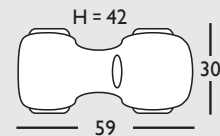

32-35

**RIDE-ON**

**Truck Rutscher Scania**

0 542 19

1 – 4 years  
70 – 110 cm

Flüsterreifen  
Whisper-Wheels

Soundlenkrad nachrüstbar  
Sound steering wheel retrofit

Licensed by SCANIA