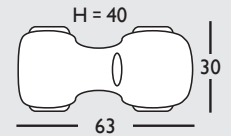

Rutscher Tigerente

0 502 22

1 – 4 years
70 – 110 cm

Flüsterreifen
Whisper-Wheels