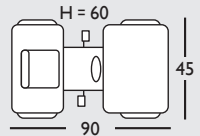

## DAF XF

0 275 22

3 – 6 years  
95 – 120 cm

Flüsterreifen  
Whisper-Wheels

Kettenspann-System  
Quick-Chain-System

zum mitwachsen  
Grow-up Concept

Soundbox nachrüstbar  
Soundbox wheel retrofit

Licensed by DAF Trucks