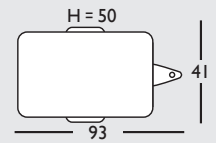

Tankmaster

0 324 13

Flüsterreifen
Whisper-Wheels