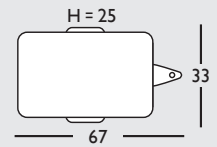

Trailer FM

0 362 10

Flüsterreifen
Whisper-Wheels