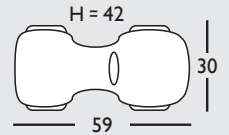

## Truck Rutscher Iveco Magirus

0 547 33

1 – 4 years  
70 – 110 cm

Flüsterreifen  
Whisper-Wheels

Soundlenkrad nachrüstbar  
Sound steering wheel retrofit

The product is manufactured under  
license granted by IVECO MAGIRUS