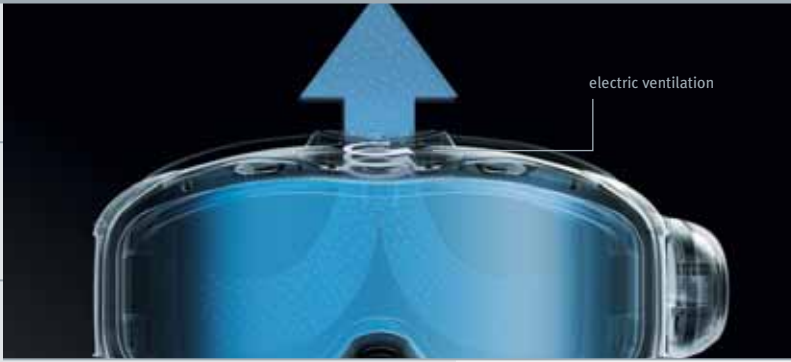

electric ventilation

orbit electric vario
S55.1.122.2123
Frame: black
Lenses: double lens/vario (S1-2)

MADE IN GERMANY

uvex orbit electric ^{new}

electric ventilation
helmet compatible
speed clip
inklusive handelsüblicher AAA Batterie / standard AAA battery included
inclusive helmet helper
climazone