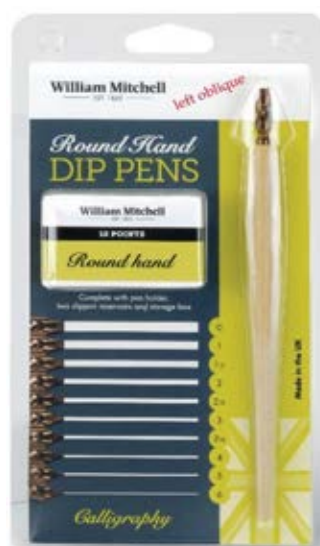

British based William Mitchell has been designing and manufacturing exceptional pens for almost 200 years. Renowned worldwide for their quality, these pens are the first choice for professional calligraphers, scribes and aspiring students.

MI-35825 MANGA DIP PEN Set
6 Federn in verschiedenen
Linienbreiten, extra fein,
2 Federhalter

MANGA DIP PENS
6 nibs in different sizes
extra fine
2 nib holders

MI-35791 DOPPELSCHRIFT-FEDERN Set
6 Federn in verschiedenen
Linienbreiten, Federhalter

SCROLL DIP PENS
6 nibs in different sizes
nibholder

MI-35766 BANDZUGFEDER Set
10 Federn in verschiedenen
Linienbreiten, Federn mittelhart,
2 Reservoirs, Federhalter

ROUND HAND DIP PENS
10 nibs in different sizes
medium hard nibs
2 reservoirs
nib holder