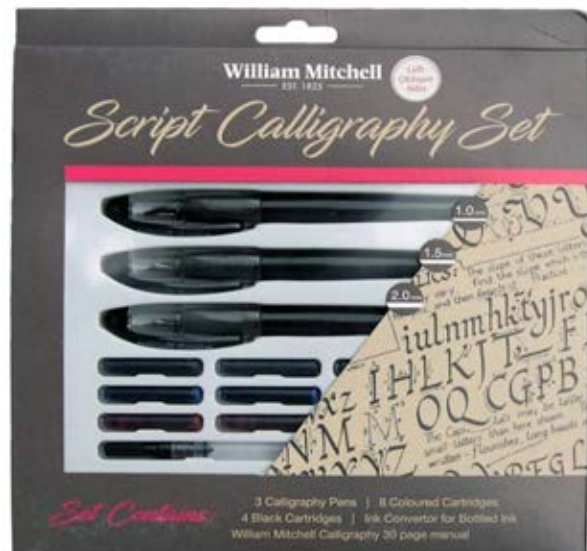

MI-35910

SCRIPT Füller Set
Füller mit 3 Federn in den Linienbreiten 1,0-1,5-2,0 mm
Federn links geneigt
8 farbige und 4 schwarze Patronen
Converter
Schriftenanleitung (in Englisch)
Größe 220 x 230 x 28 mm

*SCRIPT Fountain pen set
oblique nib version
fountain pen with 3 nibs in size 1,0-1,5-2,0 mm
8 coloured and 4 black cartridges
ink converter
30 page manual (in English)*