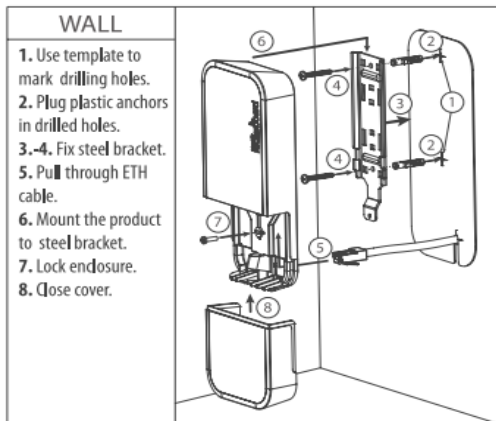

Included Accessories

- 24Volt 0.8A power adaptor
- Gigabit PoE injector

www.custom-integration-solutions.com Ph: 888-976-3651

Email: info@custom-integration-solutions.com