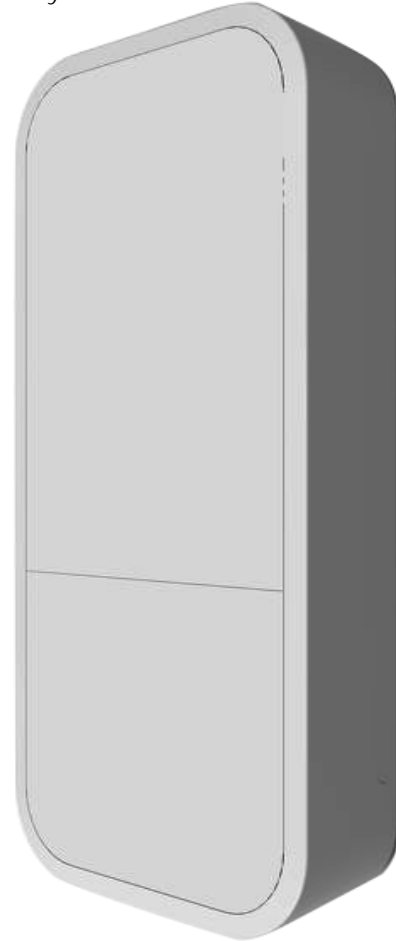

# CIS-WAP

The CIS-WAP is a small **weatherproof** wireless access point for your mobile devices, perfect for installation inside or outside your house, in the garden, on your porch or anywhere else where you need wireless access from your phone or computer.

The device has 10/100 Ethernet port. **It looks unobtrusive and sleek.**

Have a CIS Router? Simply plug it into port 10 and eliminate the need for the POE injector.

The CIS-WAP is weatherproof and can be fixed to any external wall from the inside of the case - so that it is securely attached to **it's mounting location. The bottom door can** also be secured with a special **crew**, which can only be opened by the integration professionals.

It is also possible to run the Ethernet cable directly behind the unit, to inside the wall, as there is a special opening on the back of the **case. This way, the unit doesn't attract** attention and blends into any environment

# Specifications

Product code	CIS-WAP
CPU nominal frequency	650 MHz
Size of RAM	64 MB
Storage type	Flash
Flash size	16 MB
10/100 Ethernet ports	1
Wireless	2.4 GHz 802.11b/g/n
Chains	Dual-chain
Antenna gain	2 dBi
Antenna beam width	360°
PoE in	Yes
Supported input voltage	11 V - 57 V (802.3af/at with shielding not connected to GND pins, passive PoE)
Dimensions	185 x 85 x 30 mm
Max Power consumption	4 W