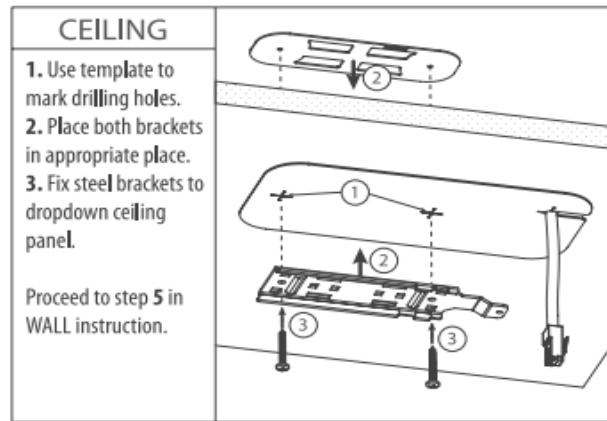

Included Accessories

- 24Volt 0.8A power adaptor
- Gigabit PoE injector

www.custom-integration-solutions.com Ph: 888-976-3651

Email: info@custom-integration-solutions.com