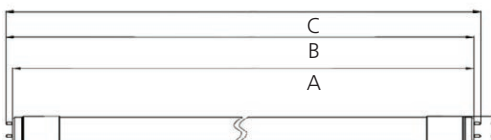

Dimensions (mm)