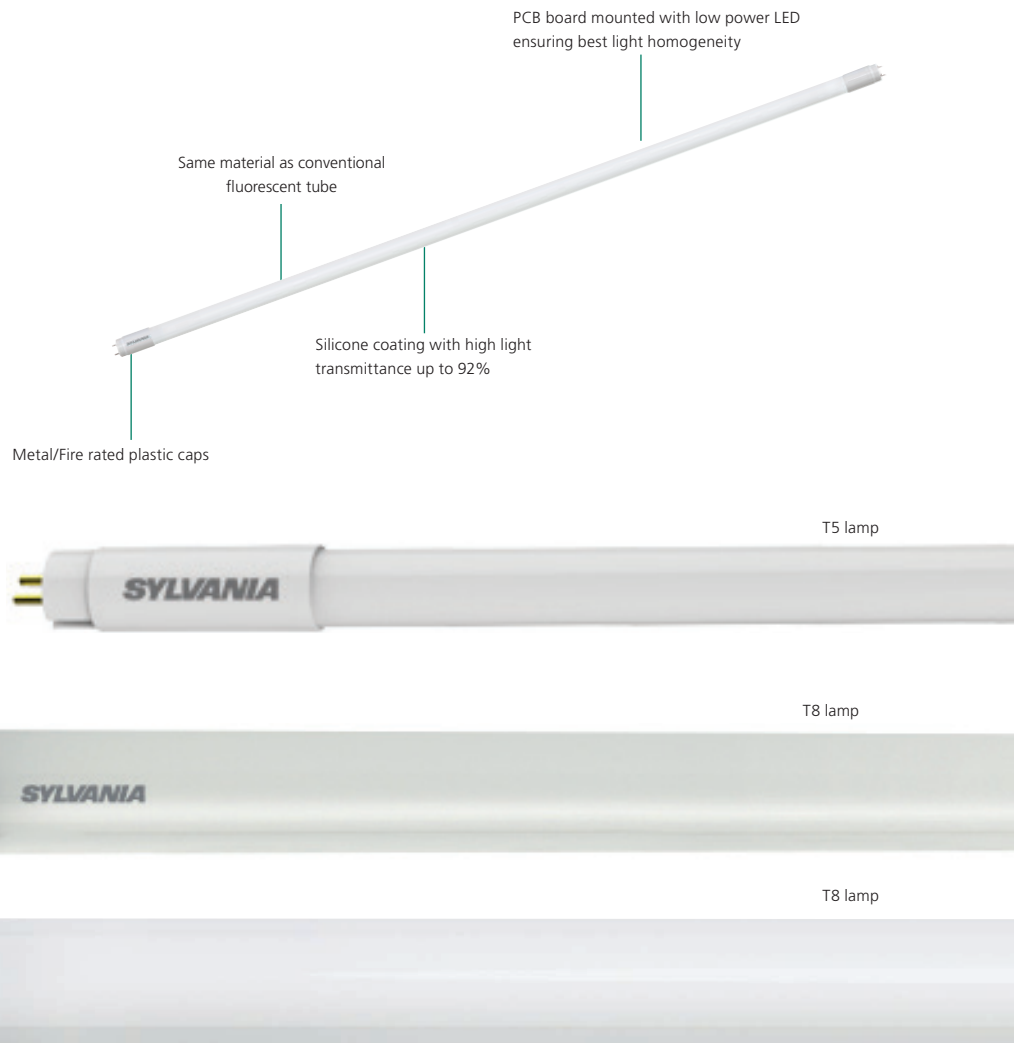

Advantages:

- Superb uniformity and light transmittance
- Benefit from wide light distribution angle
- Wide beam angle
- No bending
- No ageing and discolouration over time
- No dark spots
- Lightweight
- Reminiscent look of fluorescent tubes