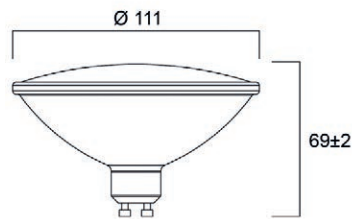

Dimensions (mm)