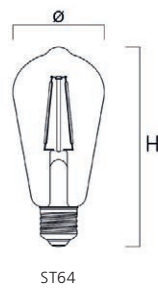

Dimensions (mm)

Lamps	Dimensions (mm)	E27 B22	
		E27	B22
ST64	H	140	138
	ø	64	64