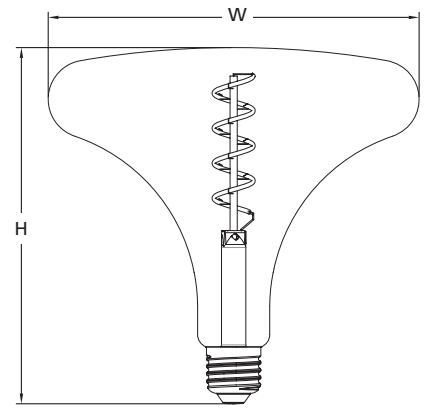

ToLEDo
LifeStyle T180