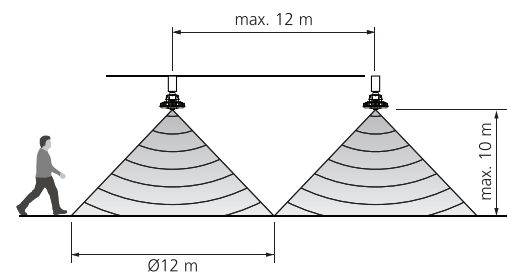

ToLEDo™ Performer Microwave Sensor Range