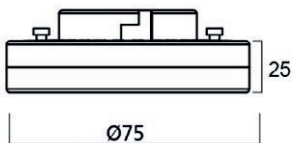

Dimensions (mm)