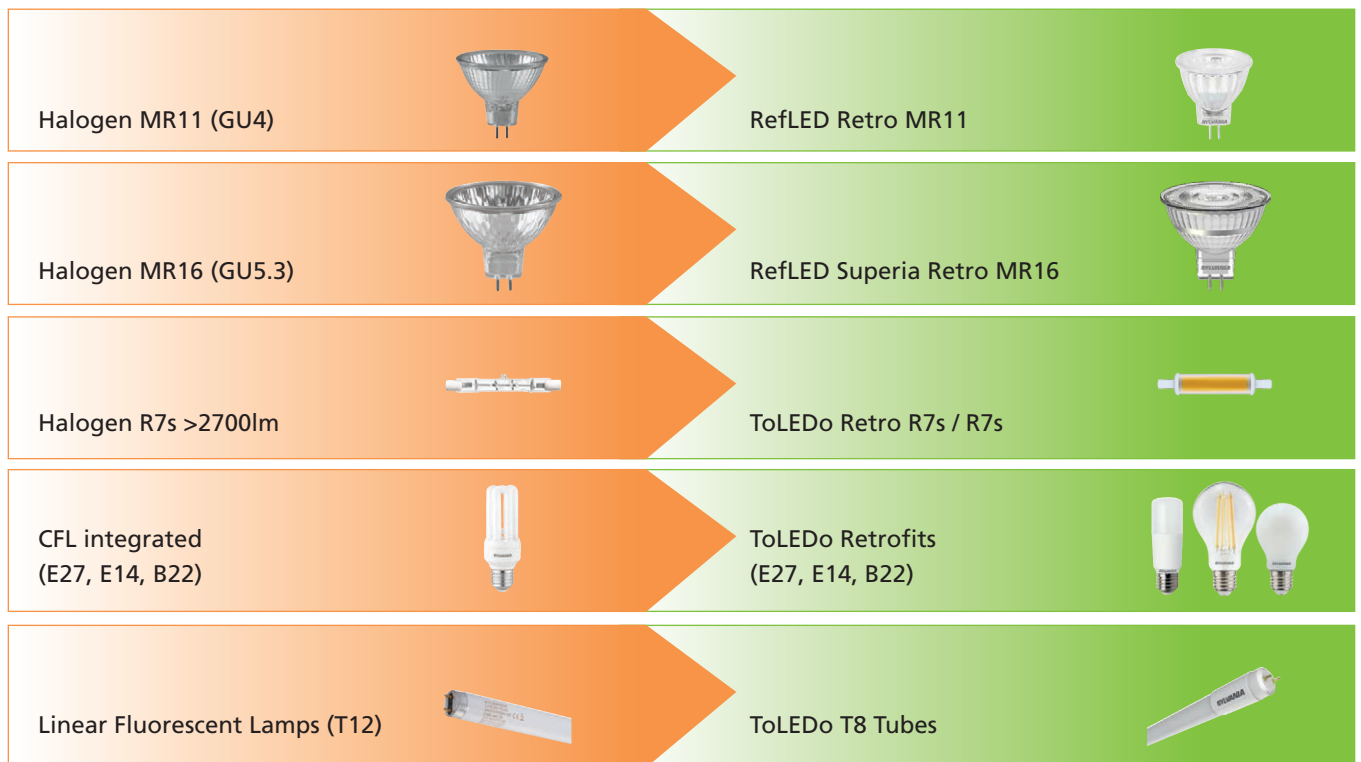

1st September 2021