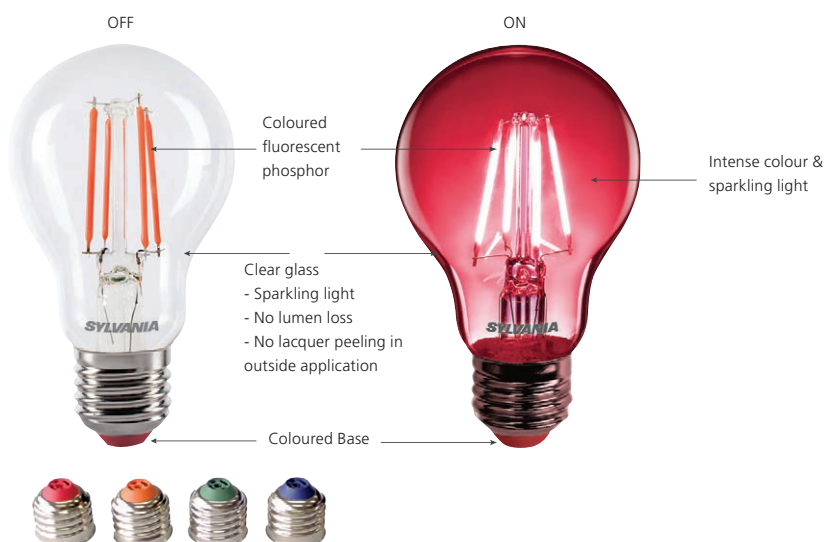

Product information

Code	Description	Voltage (V)	Power (W)	Luminous Flux (lm)	Efficiency (lm/W)	Colour	Dominant Wavelength (nm)	Base	Finish	Average rated life (h)	Dimmable (Y/N)	IP Rating	Packaging Qty
ToLEDo™ Retro Chroma Non-Dimmable													
0086306	ToLEDo Retro Chroma A60 Orange E27 SL	220-240	4	380	95	Orange	595	E27	Clear	10,000	N	IP54	6
0086307	ToLEDo Retro Chroma A60 Red E27 SL	220-240	4	80	20	Red	620	E27	Clear	10,000	N	IP54	6
0086308	ToLEDo Retro Chroma A60 Blue E27 SL	220-240	4	80	20	Blue	455	E27	Clear	15,000	N	IP54	6
0086309	ToLEDo Retro Chroma A60 Green E27 SL	220-240	4	700	175	Green	540	E27	Clear	6,000	N	IP54	6
0086310	ToLEDo Retro Chroma A60 G/B/R/O E27 4pk SL	220-240	4	various	various	O/R/B/G	various	E27	Clear	various	N	IP54	6

ToLEDo Retro Chroma lamps are ideal for use in Sylvania's YourHome Festoon String Kit and Festoon String. See below.

Code	Description	Plug	Lamps included (Y/N)
YourHome Festoon String Kit			
0086304	YourHome Festoon String Kit EUR	2-pin (EU)	Y
0086324	YourHome Festoon String Kit UK	3-pin (UK)	Y
0086322	YourHome Festoon String EUR	2-pin (EU)	N
0086323	YourHome Festoon String UK	3-pin (UK)	N

Additional Images