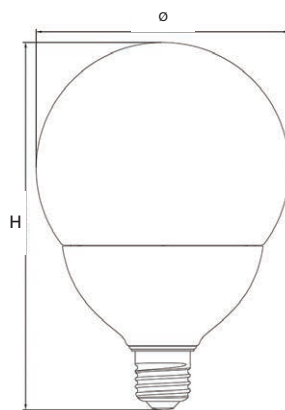

Features

- Compact and elegant design
- Up to 86% energy saving compared to incandescent lamps
- Instant light at the flick of a switch
- Suitable for replacement of up 150W incandescent lamps
- Uniform light distribution
- Available in different colour temperatures - 2700K, 4000K and 6500K
- Good colour rendering (CRI 80)
- Perfect for hotels, restaurants, lobbies, corridors, stairwells, reception areas, high ceiling rooms
- Lower maintenance costs

Product information

Code	Description	Voltage (V)	Power (W)	Luminous Flux (lm)	Efficiency (lm/W)	Colour Temp (K)	Base	Finish	Equivalent Wattage (W)	Life (h)	Dimmable (Y/N)	Energy Class	Packaging Qty
ToLEDo™ Globe Non-Dimmable													
0026902	ToLEDo G120 2450lm 827 E27 SL	220-240	20	2450	123	2700	E27	Frosted	150	15,000	N	E	6
0026903	ToLEDo G120 2450lm 840 E27 SL	220-240	20	2450	123	4000	E27	Frosted	150	15,000	N	E	6
0026904	ToLEDo G120 2450lm 865 E27 SL	220-240	20	2450	123	6500	E27	Frosted	150	15,000	N	E	6

Dimensions (mm)

G120	E27
H	175
ø	120