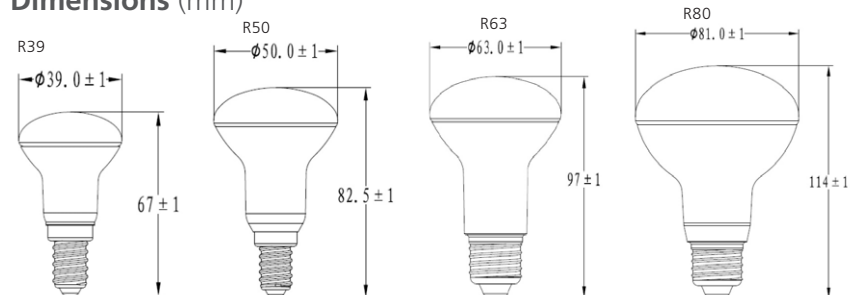

Images

Dimensions (mm)

Classic looks, modern technology

RefLED™ Retro MR11

Sylvania's new LED MR11 directional lamp range, now with a glass retro look!

The special halogen inspired faceted lens designs allow the full front face of the lens to light up without any visible heatsink, replicating the classic look and feel of traditional halogen lamps.