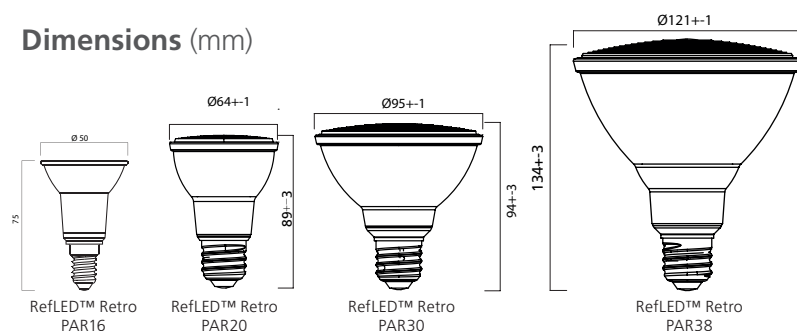

Dimensions (mm)