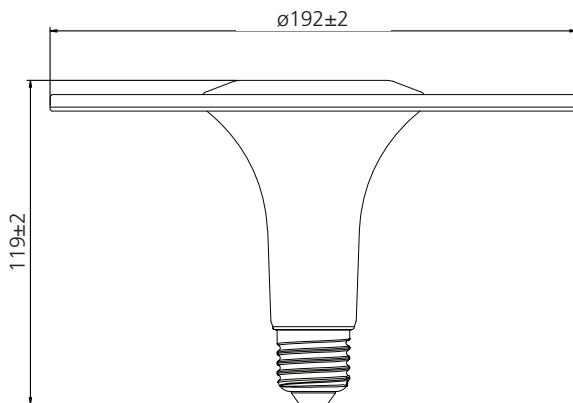

ToLEDo™ Radiance is available in white and black finish and in 2700K and 4000K.

Features

- Stylish and innovative design
- Contemporary and discreet - lamp blends in and can modernise the look of the room instantly
- Uniform light distribution with an element of direct/indirect lighting
- Dimmable on approved dimmers
- Low glare - suitable for low height installation
- Construction: white or black housing, textured circular reflector and matt finish inner and outer diffuser ring
- E27 lamp base, easy-to-install
- 25,000 hours average rated life
- More than 50,000X switching cycles
- Environment-friendly – no mercury and lower CO2 emissions
- Good colour rendering - CRI 80
- 3 years warranty

Product information

Code	Description	Voltage (V)	Power (W)	Luminous Flux (lm)	Efficiency (lm/W)	Colour Temp (K)	CRI	Base	Finish	Life (h)	Equivalent Wattage (W)	Dimmable (Y/N)	Energy Class
ToLEDo™ Radiance Dimmable													
0029712	ToLEDo Radiance V3 WH DM 1000lm 827 E27 SL	220-240V	10	1000	100	2700	80	E27	Clear	25000	70	Y	F
0029713	ToLEDo Radiance V3 WH DM 1000lm 840 E27 SL	220-240V	10	1000	100	4000	80	E27	Clear	25000	70	Y	F
0029714	ToLEDo Radiance V3 BLK DM 1000lm 827 E27 SL	220-240V	10	1000	100	2700	80	E27	Clear	25000	70	Y	F
0029715	ToLEDo Radiance V3 BLK DM 1000lm 840 E27 SL	220-240V	10	1000	100	4000	80	E27	Clear	25000	70	Y	F

Dimensions (mm)