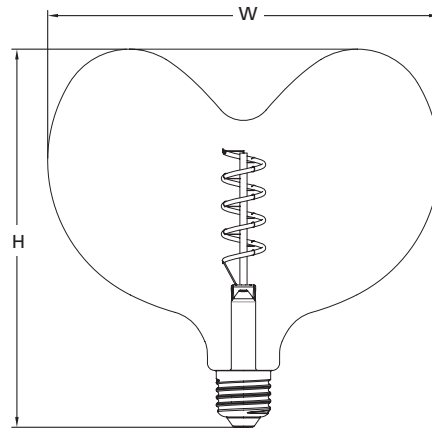

Images

ToLEDo LifeStyle
G190 Black

ToLEDo LifeStyle
G190 Golden

ToLEDo LifeStyle
T180 Black

ToLEDo LifeStyle
T180 Golden

ToLEDo™ LifeStyle

Dimensions (mm)

	G190	T180
H	184	173
W	190	180