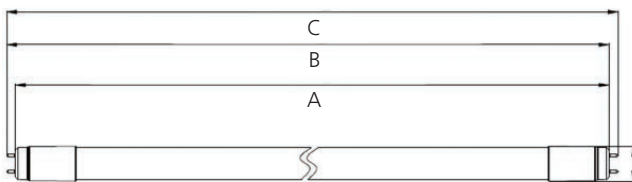

Features

- 50,000 hours average rated lifetime – lasts 2.5 times longer than standard fluorescent tri-phosphor T5 lamps
- Available in 1149mm and 1449mm lengths in both HO and HE version
- High switching cycles – 200,000X
- Up to 54% energy saving compared to the standard T5 lamp
- High lumen efficacy - up to 151lm/W
- Omni-directional light distribution and wide beam angle
- Minimum and maximum operating temperature: -20°C to 50°C
- Colour temperature: 4000K
- Glass construction and polycarbonate end-caps
- Suitable for direct mains (AC 220-240V)
- Not suitable for operation with electronic/ECG or magnetic/ CCG ballast

Product information

Code	Description	Voltage (V)	Power (W)	Luminous Flux (lm)	Efficiency (lm/W)	Colour Temp (K)	Base	Finish	Suitable Replacement (W)	Life (h)	Dimmable (Y/N)	Energy Class	Packaging Qty
ToLEDo™ Superia T5 AC Non-Dimmable													
1200mm													
0029256	ToLEDo Superia T5 AC V2 4FT 2400lm 840	220-240	16	2400	150	4000	G5	Frosted	28	50,000	N	D	10
0029257	ToLEDo Superia T5 AC V2 4FT 3900lm 840	220-240	26	3900	150	4000	G5	Frosted	54	50,000	N	D	10
1500mm													
0029258	ToLEDo Superia T5 AC V2 5FT 2800lm 840	220-240	18.5	2800	151	4000	G5	Frosted	35	50,000	N	D	10
0029259	ToLEDo Superia T5 AC V2 5FT 3900lm 840	220-240	26	3900	150	4000	G5	Frosted	49	50,000	N	D	10
0029260	ToLEDo Superia T5 AC V2 5FT 5600lm 840	220-240	37	5600	151	4000	G5	Frosted	80	50,000	N	D	10

Dimensions (mm)