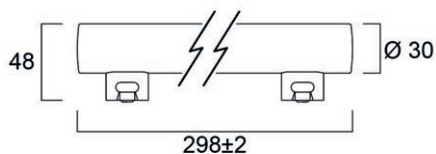

ToLEDo™ Striplight

Features

- LED Striplight replacement for incandescent lamp
- High lumen output: up to 806lm
- Available in S14S and S19 caps in 2700K homelight
- 15,000 hours average rated life
- Up to 89% energy saving
- Creates a warm ambiance similar to traditional lamps
- Perfect for kitchen, mirror lighting, shaver lighting, bathroom
- 3 year warranty

Product information

Code	Description	Voltage (V)	Power (W)	Luminous Flux (lm)	Efficiency (lm/W)	Colour Temp (K)	Base	Finish	Equivalent Wattage (W)	Life (h)	Dimmable (Y/N)	Energy Class	Packaging Qty
ToLEDo™ Striplight Non-Dimmable													
0028105	ToLEDo ST V3 300mm 450lm S14S	220-240	5	450	90	2700	S14s	Frosted	35	15000	N	F	6
0028106	ToLEDo ST V3 500mm 700lm S14S	220-240	8	700	88	2700	S14s	Frosted	50	15000	N	F	6
0028107	ToLEDo ST V3 310mm 806lm S19	220-240	9	806	90	2700	S19	Frosted	60	15000	N	F	6

Dimensions (mm)

0028105