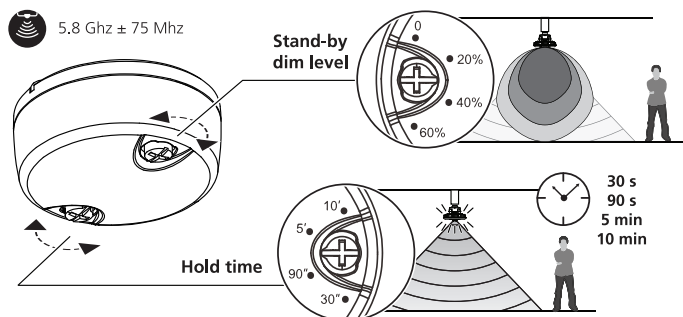

ToLEDo™ Performer Microwave Sensor Functions