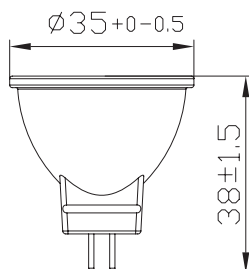

Dimensions (mm)