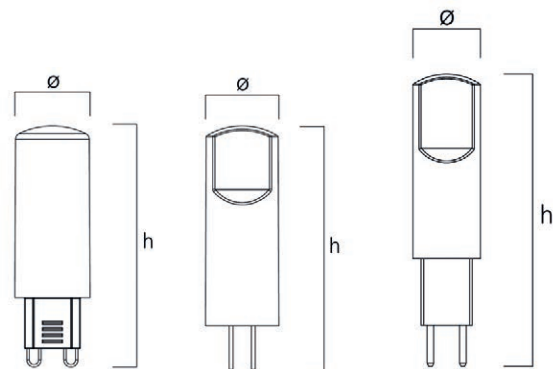

Dimensions (mm)

Lamp Type	Diameter Ø	Height (H)
ToLEDo Retro G9 Non-Dimmable		
ToLEDo RT G9 CL 250lm	14	53
ToLEDo RT G9 CL 470lm	14	56
ToLEDo RT G9 ST 400lm	14	56
ToLEDo G9 Non-Dimmable		
ToLEDo G9 CL 600lm	18	59
ToLEDo G9 Dimmable		
ToLEDo G9 350lm DIM	18	58
ToLEDo G4 Non-Dimmable		
ToLEDo G4 200lm	16	45
ToLEDo G4 300lm	13	44
ToLEDo GY6.35 Non-Dimmable		
ToLEDo GY6.35 300lm	13	57