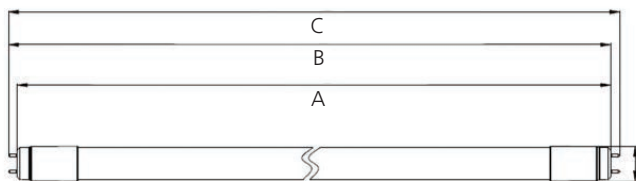

Product information

Code	Description	Voltage (V)	Power (W)	Luminous Flux (lm)	Efficiency (lm/W)	Colour Temp (K)	Base	Finish	Suitable Replacement (W)	Life (h)	Dimmable (Y/N)	Energy Class	Packaging Qty
ToLEDo™ T8 V7 CCG/AC Non-Dimmable													
600mm													
0029291	ToLEDo T8 V7 2FT 1000lm 830 RL	220-240	10	1000	100	3000	G13	Frosted	18	40,000	N	F	10
0029292	ToLEDo T8 V7 2FT 1000lm 840 RL	220-240	10	1000	100	4000	G13	Frosted	18	40,000	N	F	10
0029293	ToLEDo T8 V7 2FT 1000lm 865 RL	220-240	10	1000	100	6500	G13	Frosted	18	40,000	N	F	10
1200mm													
0029294	ToLEDo T8 V7 4FT 2000lm 830 RL	220-240	19.5	2000	103	3000	G13	Frosted	36	40,000	N	F	10
0029295	ToLEDo T8 V7 4FT 2000lm 840 RL	220-240	19.5	2000	103	4000	G13	Frosted	36	40,000	N	F	10
0029296	ToLEDo T8 V7 4FT 2000lm 865 RL	220-240	19.5	2000	103	6500	G13	Frosted	36	40,000	N	F	10
1500mm													
0029297	ToLEDo T8 V7 5FT 2700lm 830 RL	220-240	25.5	2700	106	3000	G13	Frosted	58	40,000	N	F	10
0029298	ToLEDo T8 V7 5FT 2700lm 840 RL	220-240	25.5	2700	106	4000	G13	Frosted	58	40,000	N	F	10
0029299	ToLEDo T8 V7 5FT 2700lm 865 RL	220-240	25.5	2700	106	6500	G13	Frosted	58	40,000	N	F	10

Dimensions (mm)