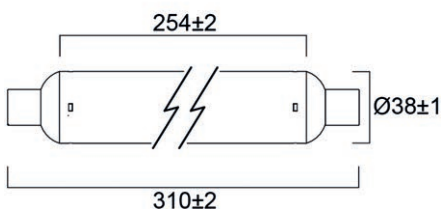

ToLEDo™ Striplight

Features

- LED Striplight replacement for incandescent lamp
- High lumen output: up to 806lm
- Available in S14S and S19 caps in 2700K homelight
- 15,000 hours average rated life
- Up to 89% energy saving
- Creates a warm ambiance similar to traditional lamps
- Perfect for kitchen, mirror lighting, shaver lighting, bathroom
- 3 year warranty

Product information

Code	Description	Voltage (V)	Power (W)	Luminous Flux (lm)	Efficiency (lm/W)	Colour Temp (K)	Base	Finish	Equivalent Wattage (W)	Life (h)	Dimmable (Y/N)	Energy Class	Packaging Qty
ToLEDo™ Striplight Non-Dimmable													
0028105	ToLEDo ST V3 300mm 450lm S14S	220-240	5	450	90	2700	S14s	Frosted	35	15000	N	F	6
0028106	ToLEDo ST V3 500mm 700lm S14S	220-240	8	700	88	2700	S14s	Frosted	50	15000	N	F	6
0028107	ToLEDo ST V3 310mm 806lm S19	220-240	9	806	90	2700	S19	Frosted	60	15000	N	F	6

Dimensions (mm)

0028107