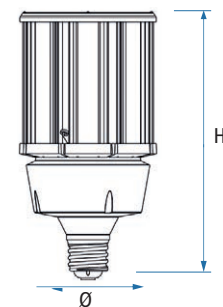

Images

*Made to order

Dimensions (mm)

	Diameter (Ø)	Height (H)	Net Weight (Kg)
2300lm	60	150	0.25
3100lm/3400lm	60	175	0.31
4100lm/4500lm	85	204	0.63
6100lm/6800lm	85	245	0.77
9500lm/10,500lm	130	250	1.33
12,000lm/13,000lm	130	265	1.45
15,000lm	130	286	1.58