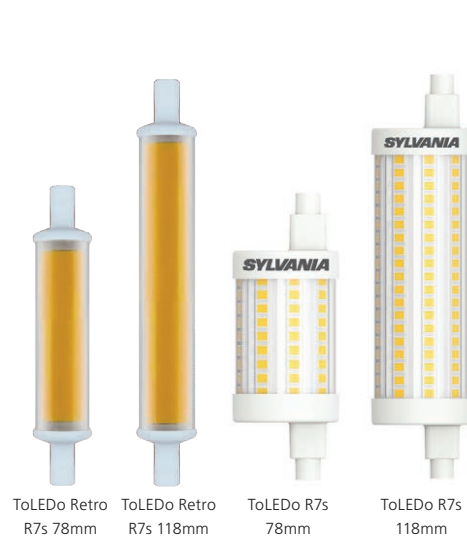

Product information

Code	Description	Voltage (V)	Power (W)	Luminous Flux (lm)	Efficiency (lm/W)	Colour Temp (K)	Base	Finish	Equivalent Wattage (W)	Life (h)	Dimmable (Y/N)	Energy Class	Packaging Qty
ToLEDo™ Retro R7s 78mm Non-dimmable													
0029682	ToLEDo RT R7s 78mm 470lm 827 SL	220-240	4.2	470	112	2700	R7s	Clear	40	15,000	N	E	6
0029683	ToLEDo RT R7s 78mm 470lm 840 SL	220-240	4.2	470	112	4000	R7s	Clear	40	15,000	N	E	6
ToLEDo™ R7s 78mm Dimmable													
0029686	ToLEDo R7s 78mm DIM 1055lm 827 SL	220-240	8.5	1055	124	2700	R7s	Clear	75	25,000	Y	E	6
ToLEDo™ Retro R7s 118mm Non-dimmable													
0029684	ToLEDo RT R7s 118mm 850lm 827 SL	220-240	7.7	850	110	2700	R7s	Clear	60	15,000	N	E	6
0029685	ToLEDo RT R7s 118mm 850lm 840 SL	220-240	7.7	850	110	4000	R7s	Clear	60	15,000	N	E	6
ToLEDo™ R7s 118mm Non-dimmable													
0029687	ToLEDo R7s 118mm 1521lm 827 SL	220-240	11	1521	138	2700	R7s	Clear	100	15,000	N	E	6
ToLEDo™ R7s 118mm Dimmable													
0029688	ToLEDo R7s 118mm DIM 2000lm 827 SL	220-240	15.5	2000	129	2700	R7s	Clear	125	25,000	Y	E	6

For a full list of approved dimmers, please visit our website www.sylvania-lighting.com

Images