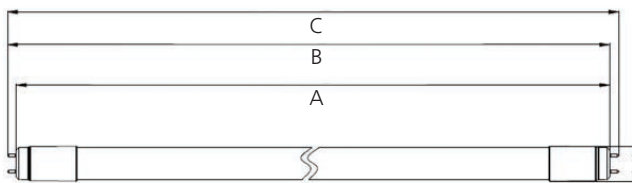

Features

- 30,000 hours average rated life (L70 F50) – last 1.5 times longer than standard fluorescent T8 tri-phosphor lamp
- Available in 1200mm and 1500mm lengths
- High switching cycles – 200,000X
- Up to 59% energy savings compared to the standard fluorescent lamp
- High lumen efficacy – up to 117lm/W
- Omni-directional light distribution and wide beam angle
- Minimum and maximum operating temperature: -20°C to 50°C
- Colour temperature: 4000K and 6500K
- Glass construction and polycarbonate end-caps
- Must replace the fluorescent starter with LED dummy starter when used with magnetic/ CCG ballast
- Works only with compatible electronic ballasts. Please refer to Sylvania website for full list of compatible ballasts

Product information

Code	Description	Voltage (V)	Power (W)	Luminous Flux (lm)	Efficiency (lm/W)	Colour Temp (K)	Base	Finish	Suitable Replacement (W)	Life (h)	Dimmable (Y/N)	Energy Class	Packaging Qty
ToLEDo™ T8 Universal Non-Dimmable													
1200mm													
0029279	ToLEDo T8 UNI V2 4FT 2000lm 840 RL	220-240	18	2000	111	4000	G13	Frosted	36	30,000	N	E	1
0029280	ToLEDo T8 UNI V2 4FT 2000lm 865 RL	220-240	18	2000	111	6500	G13	Frosted	36	30,000	N	E	1
1500mm													
0029281	ToLEDo T8 UNI V2 5FT 2800lm 840 RL	220-240	24	2800	117	4000	G13	Frosted	58	30,000	N	E	1
0029282	ToLEDo T8 UNI V2 5FT 2800lm 865 RL	220-240	24	2800	117	6500	G13	Frosted	58	30,000	N	E	1

Dimensions (mm)