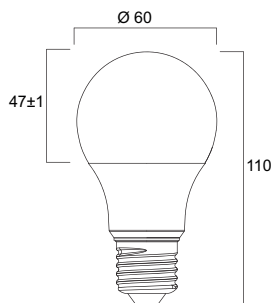

Dimensions (mm)