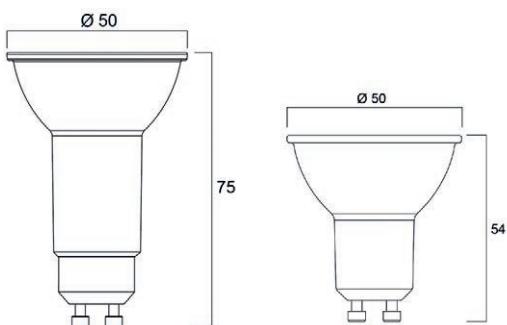

Images

RefLED ES50 XL

RefLED ES50 36°

RefLED ES50 110°

Dimensions (mm)

High performance dimmable LED lamp

RefLED™ Retro ES111

The new RefLED™ Retro ES111 Dimmable, with its halogen look and the latest LED technology from Sylvania, is the perfect LED retrofit solution for your business, ensuring a quick payback.