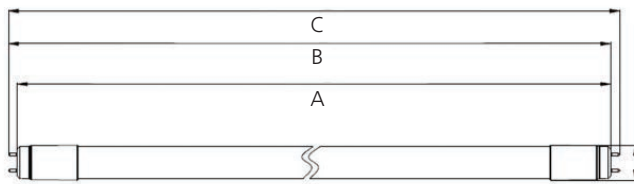

Product information

Code	Description	Voltage (V)	Power (W)	Luminous Flux (lm)	Efficiency (lm/W)	Colour Temp (K)	Base	Finish	Suitable Replacement (W)	Life (h)	Dimmable (Y/N)	Energy Class	Packaging Qty
ToLEDo™ T8 CCG/AC V4 Non-Dimmable													
600mm													
0029300	ToLEDo T8 V4 2FT 900lm 840 25K RL	220-240	9	900	100	4000	G13	Frosted	18	25,000	N	F	10
0029301	ToLEDo T8 V4 2FT 900lm 865 25K RL	220-240	9	900	100	6500	G13	Frosted	18	25,000	N	F	10
1200mm													
0029302	ToLEDo T8 V4 4FT 1800lm 840 25K RL	220-240	17.5	1800	103	4000	G13	Frosted	36	25,000	N	F	10
0029303	ToLEDo T8 V4 4FT 1800lm 865 25K RL	220-240	17.5	1800	103	6500	G13	Frosted	36	25,000	N	F	10
1500mm													
0029304	ToLEDo T8 V4 5FT 2300lm 840 25K RL	220-240	22	2300	105	4000	G13	Frosted	58	25,000	N	F	10
0029305	ToLEDo T8 V4 5FT 2300lm 865 25K RL	220-240	22	2300	105	6500	G13	Frosted	58	25,000	N	F	10

Dimensions (mm)