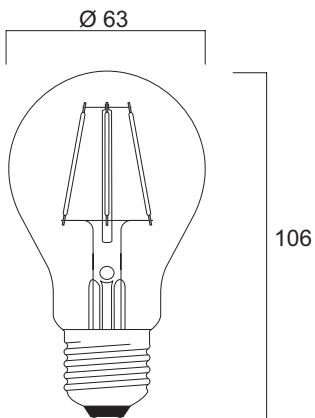

Additional Images

ToLEDo™ Retro Chroma

Images (Off and On mode)

Dimensions (mm)

Compact, reliable and energy efficient

ToLEDo™ Retro/ToLEDo™ R7s 78mm and 118mm

Long life and energy efficient retrofit replacement for traditional halogen double-ended linear R7s lamps for domestic and commercial applications.