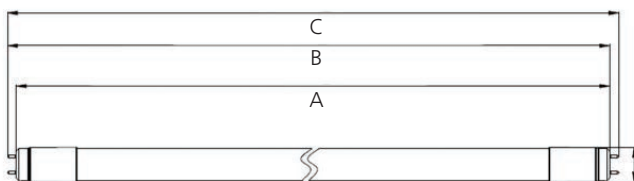

Product information

Code	Description	Voltage (V)	Power (W)	Luminous Flux (lm)	Efficiency (lm/W)	Colour Temp (K)	Base	Finish	Suitable Replacement (W)	Life (h)	Dimmable (Y/N)	Energy Class	Packaging Qty
ToLEDo™ T8 Universal Non-Dimmable													
600mm													
0029273	ToLEDo Superia T8 UNI V3 2FT 1100lm 840	220-240	7.5	1100	147	4000	G13	Frosted	18	50,000	N	D	10
0029274	ToLEDo Superia T8 UNI V3 2FT 1100lm 865	220-240	7.5	1100	147	6500	G13	Frosted	18	50,000	N	D	10
1200mm													
0029275	ToLEDo Superia T8 UNI V3 4FT 2400lm 840	220-240	16	2400	150	4000	G13	Frosted	36	50,000	N	D	10
0029276	ToLEDo Superia T8 UNI V3 4FT 2400lm 865	220-240	16	2400	150	6500	G13	Frosted	36	50,000	N	D	10
1500mm													
0029277	ToLEDo Superia T8 UNI V3 5FT 3600lm 840	220-240	23	3600	157	4000	G13	Frosted	58	50,000	N	D	10
0029278	ToLEDo Superia T8 UNI V3 5FT 3600lm 865	220-240	23	3600	157	6500	G13	Frosted	58	50,000	N	D	10

*Made to order

Dimensions (mm)