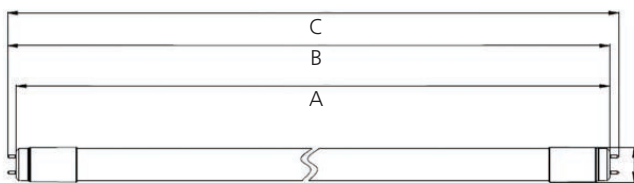

Product information

Code	Description	Voltage (V)	Power (W)	Luminous Flux (lm)	Efficiency (lm/W)	Colour Temp (K)	Base	Finish	Suitable Replacement (W)	Life (h)	Dimmable (Y/N)	Energy Class	Packaging Qty
ToLEDo™ Superia T8 V8 CCG/AC Non-Dimmable													
1200mm													
0029283	ToLEDo Superia T8 V8 4FT 2550lm 840	220-240	15	2550	170	4000	G13	Frosted	36	50,000	N	C	10
0029284	ToLEDo Superia T8 V8 4FT 2760lm 830	220-240	18	2760	153	3000	G13	Frosted	36	50,000	N	D	10
0029285	ToLEDo Superia T8 V8 4FT 3100lm 840	220-240	18	3100	172	4000	G13	Frosted	36	50,000	N	C	10
0029286	ToLEDo Superia T8 V8 4FT 3100lm 865	220-240	18	3100	172	6500	G13	Frosted	36	50,000	N	C	10
1500mm													
0029287	ToLEDo Superia T8 V8 5FT 3700lm 840	220-240	24	3700	154	4000	G13	Frosted	58	50,000	N	D	10
0029288	ToLEDo Superia T8 V8 5FT 3850lm 830	220-240	24	3850	160	3000	G13	Frosted	58	50,000	N	C	10
0029289	ToLEDo Superia T8 V8 5FT 4100lm 840	220-240	24	4100	171	4000	G13	Frosted	58	50,000	N	C	10
0029290	ToLEDo Superia T8 V8 5FT 4100lm 865	220-240	24	4100	171	6500	G13	Frosted	58	50,000	N	C	10

Dimensions (mm)