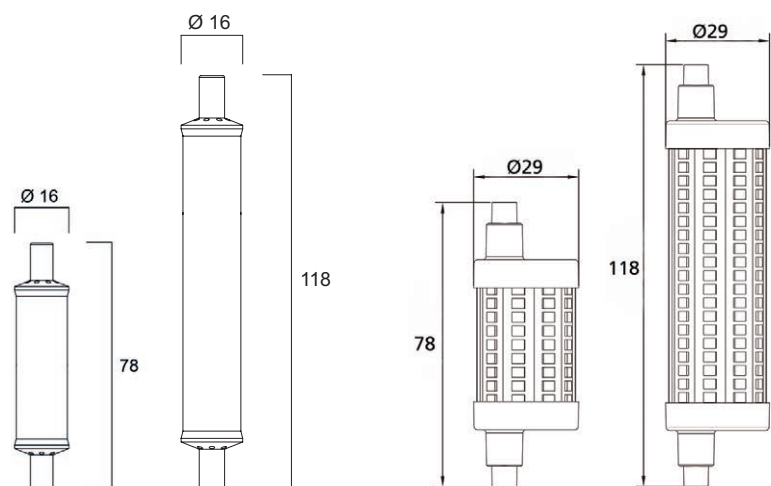

For a full list of approved dimmers, please visit our website www.sylvania-lighting.com

Images

Dimensions (mm)

Bright and compact

ToLEDo™ G9, G4 and GY6.35 capsules

A bright, omni-directional and energy efficient LED retrofit replacement for the popular low voltage and mains voltage halogen capsule lamps. Ideal for chandeliers, interior display lighting, shop windows, task lighting, decorative luminaires, restaurants, hotels etc.