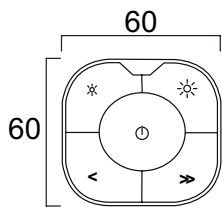

Dimensions (mm)