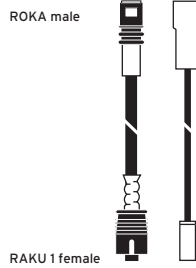

AUKAB 917

Adapter cable

For MCA 916 V FLEX, 416 V FLEX
for AUDI-cars

Ord. code 823 266-002

Cable length: 100 mm