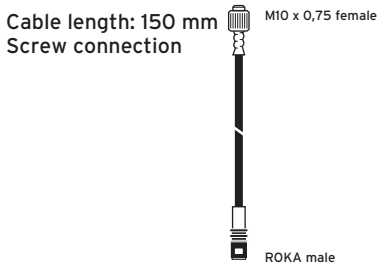

AUKAB 918 AUDI

Adapter cable

For HIT AUTA 16 V FLEX
MCA 918 V FLEX
GPS 918 V FLEX
for AUDI-cars

Ord. code 823 392-001

Cable length: 150 mm
Screw connection