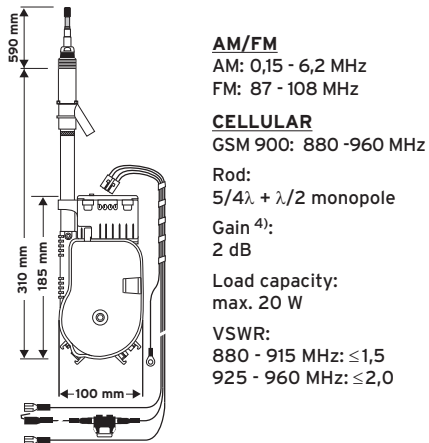

Ord. code 602 319-001

Replacement rod Ord. code 602 320-001
Thread: M5

MCA 4690

Combined Automatic antenna

Ord. code 921 626-001

Without duplexer (AP 9012/11)
and antenna head parts ²⁾
Replacement mast Ord. code 822 638-011