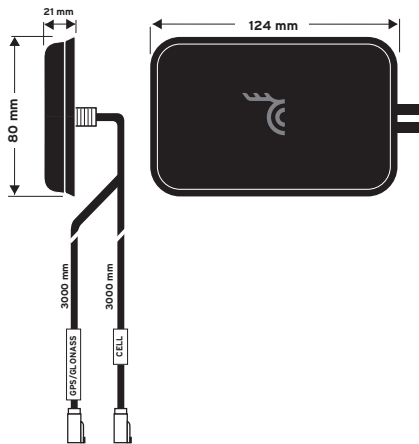

GPS 10 P

Adhesive mount antenna

Ord. code 602 431-002

GLONASS antennas

GLONASS 1890 LP/S/FAKRA 3.0

Combined Low Profile antenna
screwable

Ord. code 602 434-001

GPS/GLONASS **CELLULAR**
FAKRA female, Code C⁵⁾ FAKRA female, Code D⁵⁾