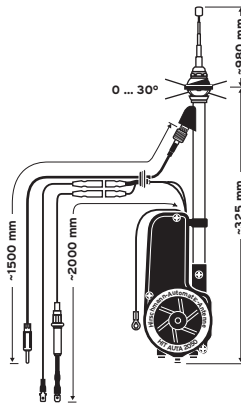

HIT AUTA 2050

Universal antenna
(front mounting)²⁾
Telescope stainless steel
0 - 30° bodywork slope¹⁾
available from 3 quarter 2012

Ord. code 602 433-001

Replacement mast
Ord. code 823 318-001