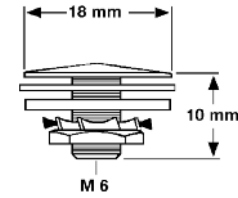

AUTA 30

Aperture cover

For bodywork apertures
Ø 12 - 16 mm

Ord. code 923 957-000