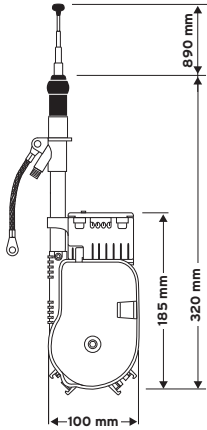

Automatic antennas

AUTA 6000 KE-F 10

Special antenna ¹⁾
(rear mounting)

BMW, MERCEDES BENZ, OPEL

Ord. code 921 504-002

Replacement mast
Ord. code 820 902-105 (code 05)