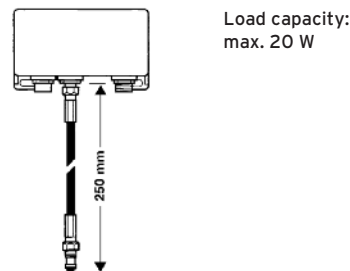

AP 9012/11

Antenna duplexer
(900 MHz + radio)

For MCA 4690

Ord. code 822 587-001

REPLACEMENT MAST for ...

For MCA 4590 and MCA 4690

Ord. code 822 638-011

¹⁾ Cables with different end connectors see p. 42...
³⁾ if antenna head AUTA 4220 is used, see p. 40

²⁾ Antenna head parts see p. 40
⁴⁾ ref. to a quarterwave antenna, centre roof