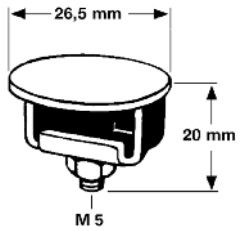

 For AUTA 16 V DAB
 HIT AUTA 16 V DAB

Ord. code 602 361-001

Cable length: 5000 mm

Accessories

AUTA 10

Aperture cover

For bodywork apertures
Ø 18 - 24 mm

Ord. code 922 731-000