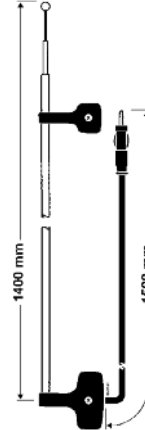

HIT AUTA 330

Universal antenna

Especially for Japanese cars

Ord. code 920 446-001