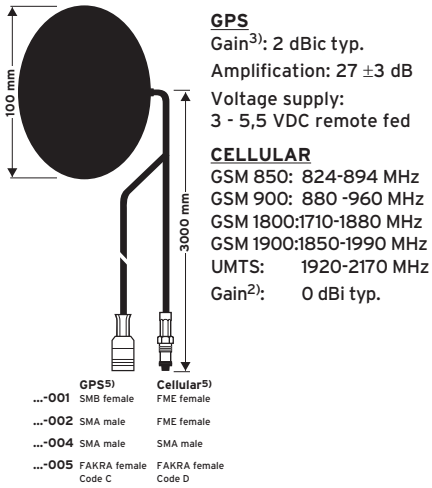

GPS / CELLULAR antennas

GPS 1890 LP/P/...

Combined Antenna,
adhesive or magnetic pad

Ord. code 920 061-...

Magnetic pad Ord. code 821 049-001