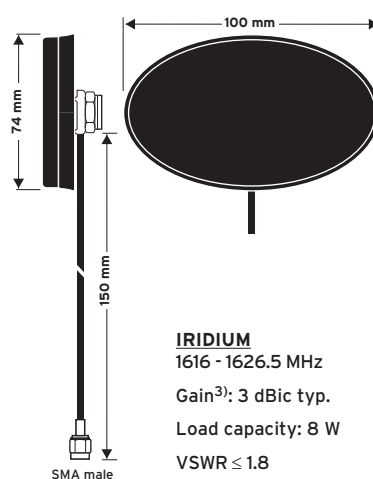

MCA 1620 LP/S

Roof mount antenna screwable

Ord. code 920 142-001