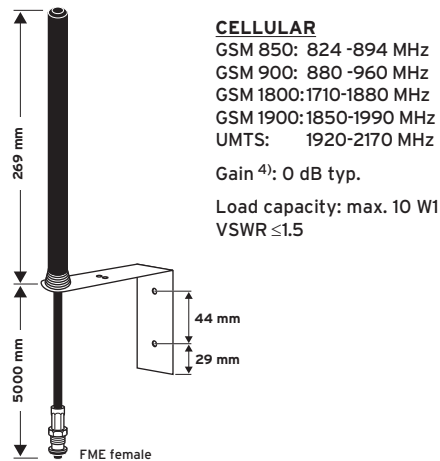

MCA 1890 STAT

Outdoor antenna
for fix wall mount

Ord. code 602 341-001