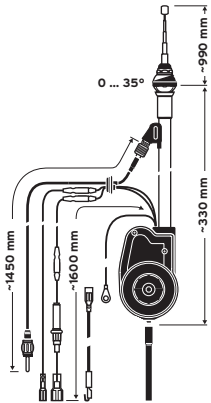

HIT Automatic antennas

HIT AUTA 2040

Universal antenna
(front mounting)²⁾
Telescope stainless steel
0 - 35° bodywork slope¹⁾

Ord. code 921 738-001

Replacement mast
Ord. code 823 674-001

Discontinued