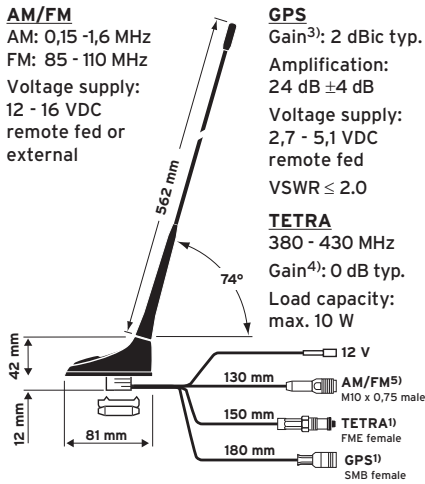

Load capacity: max. 1 W

VSWR \leq 1.8

²⁾ ref. to an isotropic radiator

TETRA antennas

GPS 416 V FLEX

Combined Roof mount antenna
screwable
tuneable rod

Ord. code 602 413-001

Replacement rod Ord. code 602 428-001
Thread M5