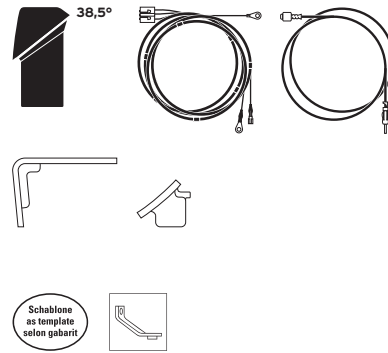

AUTA 74 FW 201/2

Mounting kit

MERCEDES BENZ: W 201 05.87 →

Ord. code 822 893-001

For basic model AUTA 6000 KE-F 10