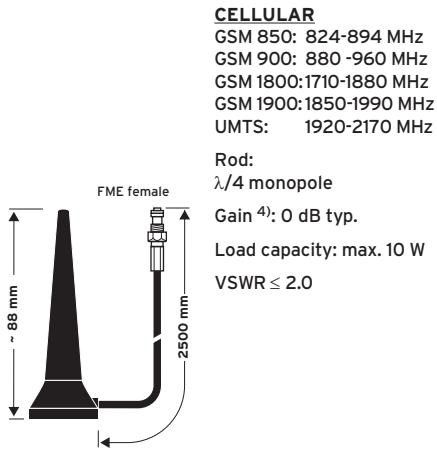

CELLULAR antennas

MCA 1890 MH

Magnetic mount antenna

Ord. code 921 797-001