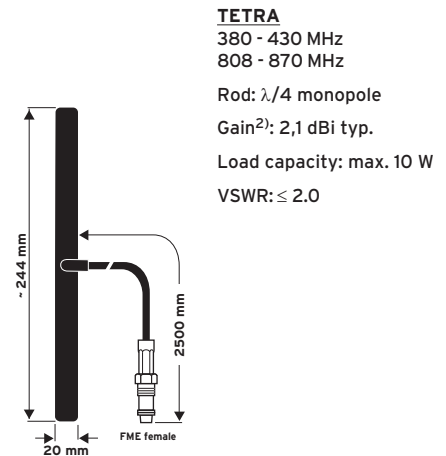

MCA 480 FLEX

Interior On-glass antenna

Ord. code 920 013-001