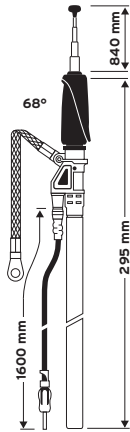

AUTA 3400 F 910

Special antenna (front mounting)

VW: Golf III 08.91 →
Vento

Ord. code 921 418-001

Impedance 150 Ω