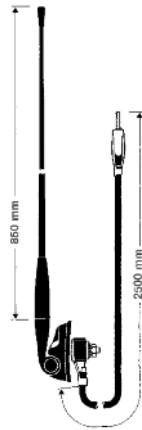

HIT AUTA 70 B

Universal roof mount antenna

Black glassfibre rod

Ord. code 602 364-001