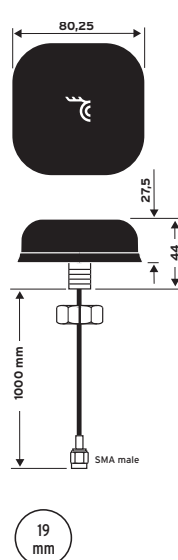

WLAN
2400 - 2484 MHz
Gain²⁾: 0 dBi typ.
Load capacity: max. 1 W
VSWR ≤ 1.8

MCA 2458 S

Low Profile-Antenne screwable

Ord. code 920 315-002

WLAN
2400 - 2484 GHz
5150 - 5925 GHz
Gain²⁾: >3 dBi typ.
Load capacity: max. 8 W
VSWR ≤ 1.5