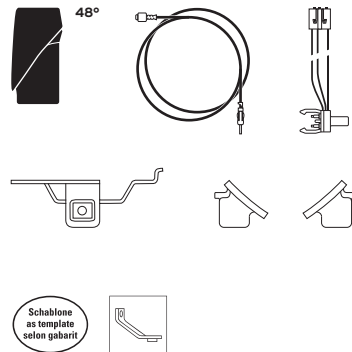

AUTA 74 FW 140

Mounting kit

MERCEDES BENZ: W 140 ²⁾
S-Class-Limousines

Ord. code 822 890-001

For basic model AUTA 6000 KE-F 10