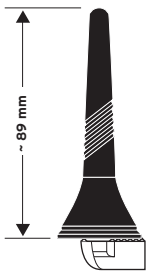

CELLULAR antennas

MCA 18 90 80

Roof mount antenna

Ord. code 921 746-003

Replacement rod Ord. code 723 931-003
Thread: M5

CELLULAR

GSM 850: 824-894 MHz
GSM 900: 880 -960 MHz
GSM 1800:1710-1880 MHz
GSM 1900:1850-1990 MHz
UMTS: 1920-2170 MHz

Rod: $\lambda/4$ monopole

Gain ⁴⁾: 0 dB typ.

Load capacity: max. 30 W

VSWR $\leq$ 2.0