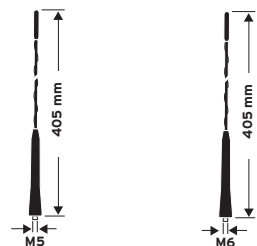

FLEX Replacement Rod universal

Replacement rod FLEX universal
for roof mount antennas
16 V FLEX-AM/FM

with thread M5
Ord. code
602 389-001

with thread M6
Ord. code
602 400-001

Discontinued