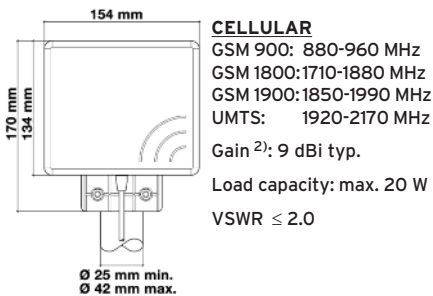

MCA 2190 BASE

Outdoor antenna
for fix mast and wall mount

Ord. code 602 383-001