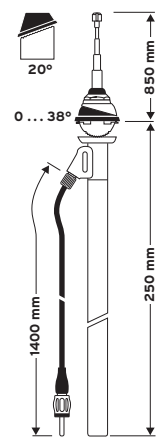

HIT AUTA 781

Universal antenna (front mounting)

20° bodywork slope
0 - 38° bodywork slope

Ord. code 921 739-001

HF-cable with screw connection