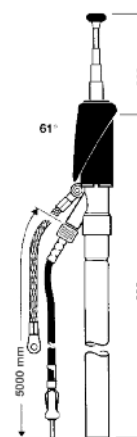

AUTA 4000 F 458 L

Special antenna (rear mounting)

MERCEDES BENZ: S 124 T-Lim. → 03.96

Ord. code 921 054-001

Replacement antenna:
AUTA 4091 LF, Ord. code 920 986-011