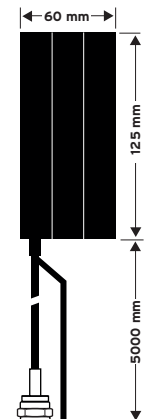

AUTA 1 DVB-T

Interior On-glass antenna
for digital TV and DAB+

Ord. code 602 407-002

DAB+
174 - 230 MHz

DVB-T
470 - 862 MHz
Voltage supply:
8 - 16 VDC external
5 V remote fed