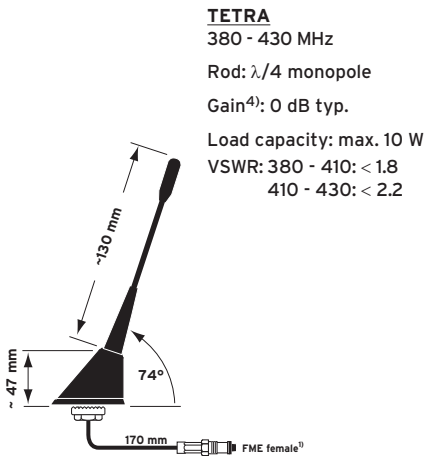

MCA 400 V FLEX

Roof mount antenna

Ord. code 602 397-001

Replacement rod Ord. code 602 427-001
Thread M5