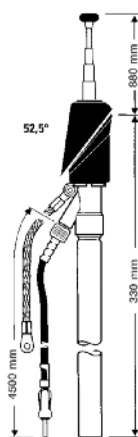

AUTA 4000 F 457 L

Special antenna (rear mounting)

MERCEDES BENZ: C 124 Coupés, W 124 Lim. 08.88 → 05.95

Ord. code 921 174-001

Replacement antenna:
AUTA 4091 LF, Ord. code 920 986-011