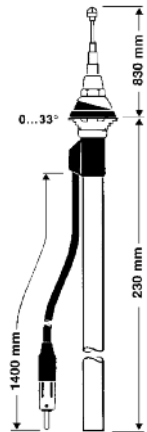

HIT AUTA 690 B

Universal antenna (front mounting)

20° bodywork slope

Ord. code 921 056-008

HIT AUTA 690 BW

Universal antenna (front mounting)

20° bodywork slope

Ord. code 921 058-004