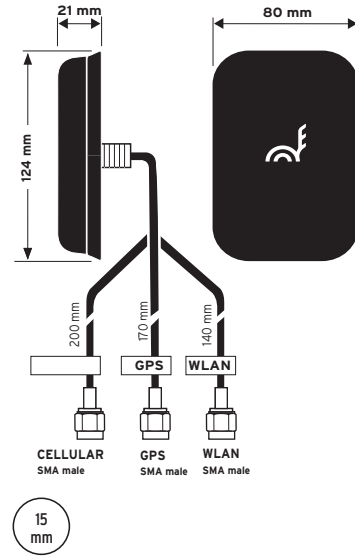

GPS 2400 LP/CELLULAR

Combined Low Profile antenna screwable

Ord. code 920 171-001

GPS
Gain³⁾: 2 dBi min.
Amplification: 26 dB ±2 dB
Voltage supply: 2,7 - 5,5 VDC
remote fed

CELLULAR
GSM 850: 824-894 MHz
GSM 900: 880 -960 MHz
GSM 1800:1710-1880 MHz
UMTS: 1920-2170 MHz
Gain²⁾: 0 dBi
Load capacity:
max. 10 W

WLAN
2400 - 2484 MHz
Gain²⁾: 0 dBi
Load capacity:
max. 1 W
VSWR ≤ 1.8