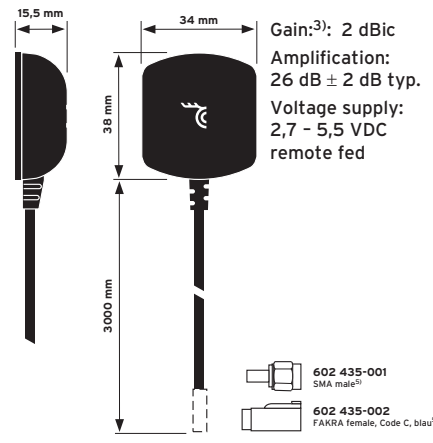

GPS 9 M/...

Roof mount antenna,
magnetic

Bestell-Nr. 602 435-...