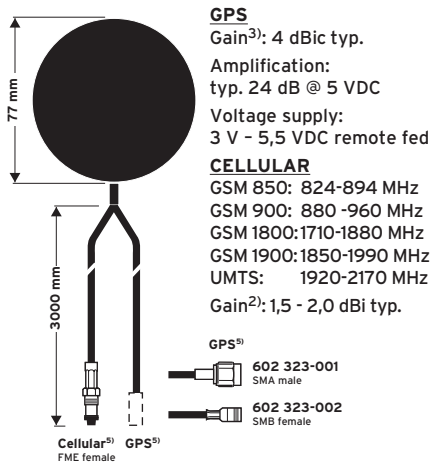

GPS 1890 LP/S/...

Combined Antenna,
screwable

Ord. code 920 062-...

GPS / CELLULAR antennas

GPS 1890 PA/...

Combined Interior On-glass antenna
(front window)

Ord. code 602 323-...

GPS 918 V FLEX