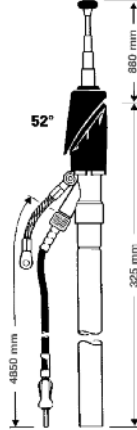

AUTA 4000 F 710 L

Special antenna (rear mounting)

OPEL: Omega, Senator 09.87 → Vectra Limousines

Ord. code 920 972-001

Replacement antenna:
AUTA 4091 LF, Ord. code 920 986-011