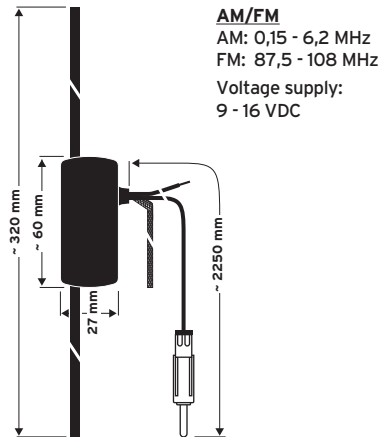

Ord. code 602 301-001

¹⁾ mounting from outside

Roof mount and short-rod antennas

HIT AUTA 60 EL

Universal window aerial

Ord. code 602 306-001

HIT AUTA 70 B

Universal roof mount antenna