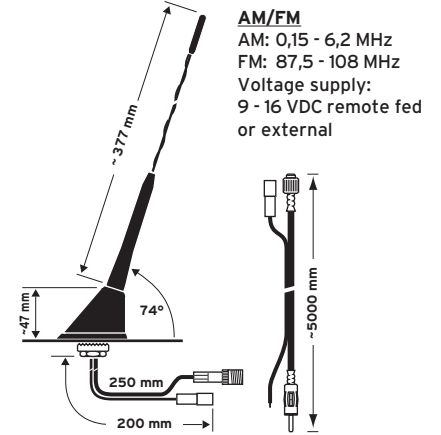

HIT AUTA 16 V FLEX

Universal roof mount antenna
Replacement model for ex-factory
fitted antenna
AM/FM amplifier
Anti-noise-rod

Ord. code 921 768-001

Replacement rod
Ord. code 602 389-001
Thread: M5

AM/FM
AM: 0,15 - 6,2 MHz
FM: 87,5 - 108 MHz
Voltage supply:
9 - 16 VDC remote fed
or external