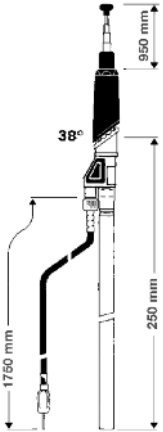

Retractable antennas

AUTA 3100 C 909

Special antenna (front mounting)

VW: Bus/Transporter T4
09.90 →

Ord. code 921 400-002

Impedance 150 Ω