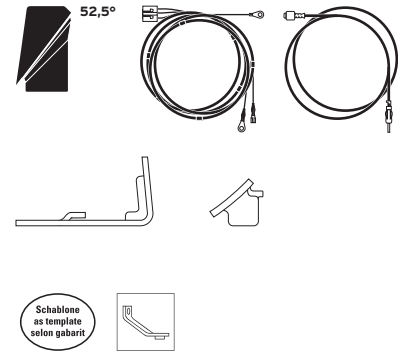

AUTA 74 FW 124/2

Mounting kit

MERCEDES BENZ: W 124
E-Class-Limousines 09.88 → 95

Ord. code 822 892-001

For basic model AUTA 6000 KE-F 10