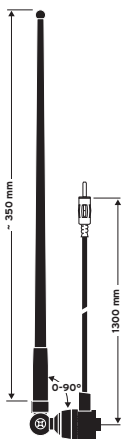

HIT AUTA 35 GA

Universal fender antenna

Ord. code 602 305-001