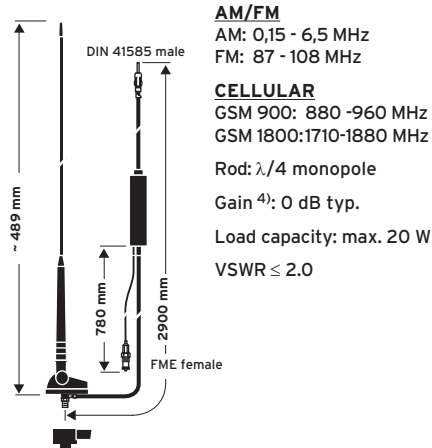

MCA 1890 KOMBI

Combined Roof mount antenna
(front mounting)
especially for French, Italian cars
and FORD

Ord. code 602 319-001

Replacement rod Ord. code 602 320-001
Thread: M5