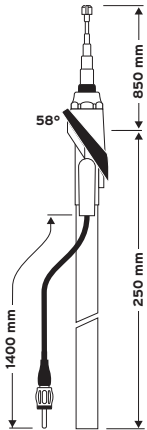

HF-cable with screw connection

HIT-Retractable antennas

HIT AUTA 970 B

Universal antenna (front mounting)

58° bodywork slope

Ord. code 921 070-002

AUDI: Avant → 82; LANCIA: Delta → 92;
PEUGEOT: 104/204/304/404;
TOYOTA: Tercel, Celica Liftback;
VW: Beetle, Transporter/Bus → 08.90