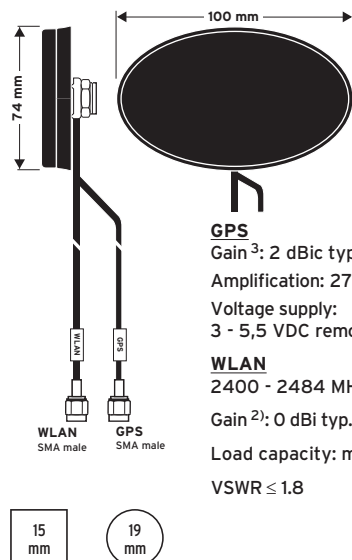

WLAN
2400 - 2484 MHz
Gain²⁾: 0 dBi typ.
Load capacity: max. 1 W
VSWR ≤ 1.8

MCA 2458 S

Low Profile-Antenne screwable

Ord. code 920 315-002

WLAN
2400 - 2484 GHz
5150 - 5925 GHz
Gain²⁾: >3 dBi typ.
Load capacity: max. 8 W
VSWR ≤ 1.5