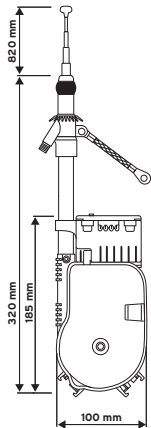

Automatic antennas

AUTA 6000 KE-F 474

Special antenna ¹⁾
(rear mounting)

MERCEDES BENZ: W 202

Ord. code 921 601-001

Replacement mast
Ord. code 823 112-111 (code 11)