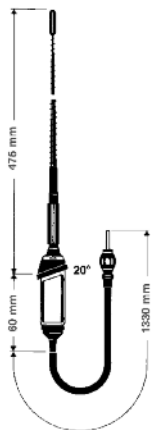

HIT AUTA 3000 FLEX

Universal short-rod antenna ²⁾

Black glassfibre rod

Ord. code 921 186-002

Replacement rod
Ord. code 822 137-001
Thread: M5