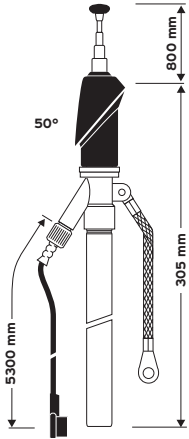

Retractable antennas

AUTA 4000 F 474 L

Special antenna (rear mounting)

MERCEDES BENZ: W 202 Lim.

Ord. code 921 608-001