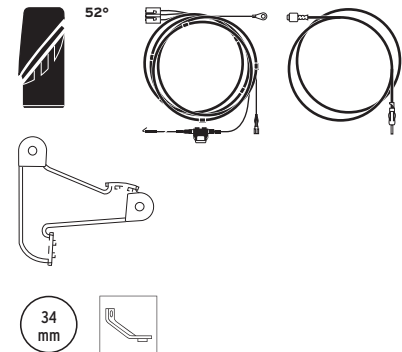

AUTA 77 F OSVA

Mounting kit

OPEL: Omega-, Vectra-, Astra-
Limousines, Senator B

Ord. code 822 927-001

For basic model AUTA 6000 KE-F 10