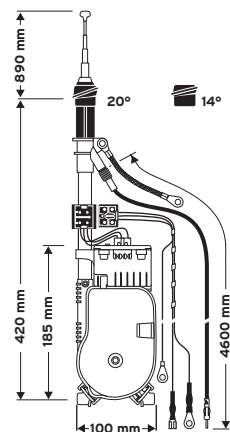

AUTA 6000 KE-F 467

Special antenna
(rear mounting)

MERCEDES BENZ: C 126, W 126

Ord. code 921 488-001

Replacement mast
Ord. code 820 902-103 (code 03)