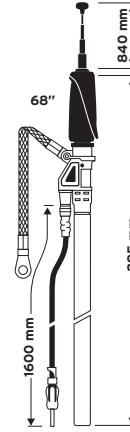

AUTA 3400 FM 910

Special antenna (front mounting)

VW: Golf III 08.91 →
Vento

Ord. code 921 468-001

Impedance 150 Ω
Mast black anodized