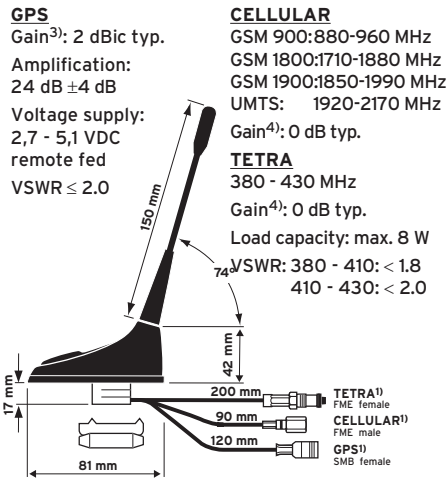

GPS 940 V FLEX

Combined Roof mount antenna
screwable

Ord. code 602 396-001

Replacement rod Ord. code 602 429-001
Thread M5