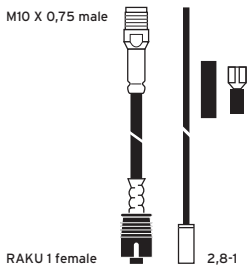

Ord. code 822 294-001

OPEL: Omega Limousines, Senator,
Vectra Limousines

Discontinued

Adapter cables
AUKAB 916

Adapter cable

 For MCA 916 V FLEX, 416 V FLEX
for VW- and OPEL-cars

Ord. code 822 985-001

Cable length: 100 mm