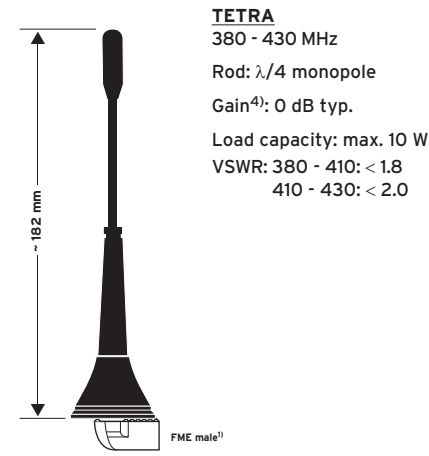

MCA 400 V FLEX

Roof mount antenna

Ord. code 602 397-001

Replacement rod Ord. code 602 427-001
Thread M5

MCA 4080 FLEX

Roof mount antenna

Ord. code 602 394-001

Thread M5