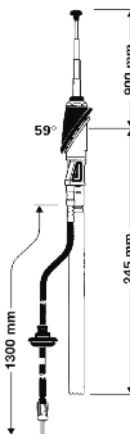

AUTA 2400 C 908

Special antenna (front mounting)

VW: Passat B 3 04.88 →

Ord. code 921 240-001

Impedance 150 Ω