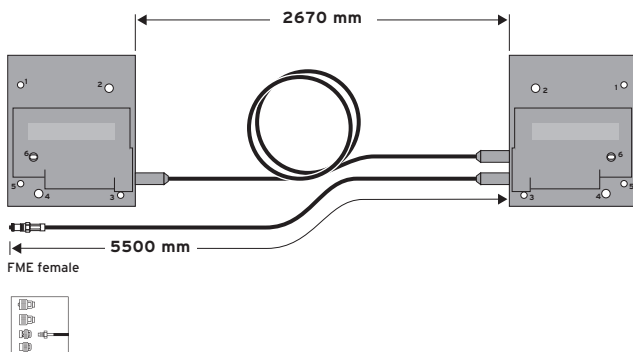

VSWR ≤ 2.0

⁴⁾ ref. to a quarterwave antenna, centre roof

WLAN / BLUETOOTH antennas

GPS 2400 CELLULAR

Combined Roof mount antenna screwable

Ord. code 602 392-001

Replacement rod Ord. code 602 347-001
Thread M5