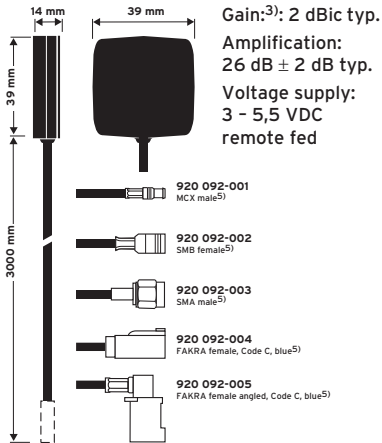

GPS antennas

GPS 7 M

Roof mount antenna,
magnetic

Ord. code 920 092-...