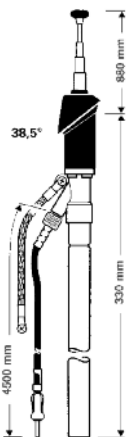

AUTA 4000 F 420 L

Special antenna (front mounting)

MERCEDES BENZ: W 201 05.87 →

Ord. code 921 172-001

Replacement antenna:
AUTA 4091 LF, Ord. code 920 986-011