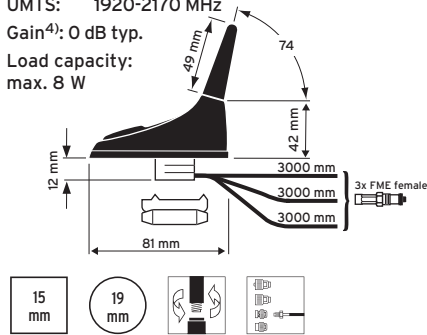

WLAN / BLUETOOTH antennas

GPS 2400 CELLULAR

Combined Roof mount antenna screwable

Ord. code 602 392-001

Replacement rod Ord. code 602 347-001
Thread M5

GPS
Gain³⁾: 2 dBi typ.
Amplification: 24 dB ±4 dB
Voltage supply: 2,7 - 5,1 VDC
remote fed

WLAN
2400 - 2484 MHz
Gain⁴⁾: 0 dB typ
Load capacity:
max. 1 W
VSWR ≤ 1.8

CELLULAR
GSM 850: 824-894 MHz
GSM 900: 880 -960 MHz
GSM 1800:1710-1880 MHz
GSM 1900:1850-1990 MHz
UMTS: 1920-2170 MHz
Gain⁴⁾: 0 dB typ.
Load capacity:
max. 8 W