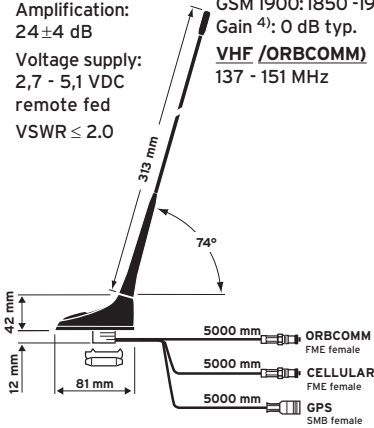

ORBCOMM antennas / IRIDIUM antennas

GPS 918 VHF CELLULAR

Combined Roof mount antenna screwable

Ord. code 602 391-001
Thread M5

GPS
Gain³⁾: 2 dBic typ.
Amplification: 24±4 dB
Voltage supply: 2,7 - 5,1 VDC remote fed
VSWR ≤ 2.0

CELLULAR
GSM 850: 824-894 MHz
GSM 1900: 1850 -1990 MHz
Gain⁴⁾: 0 dB typ.

VHF (ORBCOMM)
137 - 151 MHz