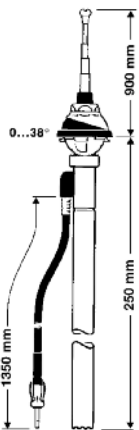

AUTA 2670 A

Universal antenna (front mounting)

0 - 38° bodywork slope

Ord. code 920 624-011

Discontinued