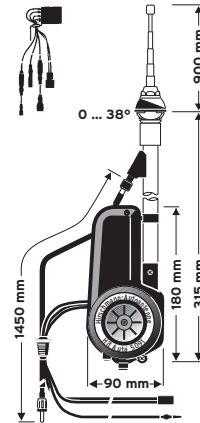

Ord. code 602 433-001

Replacement mast
Ord. code 823 318-001

HIT AUTA 5091

Universal antenna
(front mounting)²⁾

0 - 38° bodywork slope¹⁾

Ord. code 921 008-001

Replacement mast
Ord. code 820 764-011

Roof mount and short-rod antennas
AUTA 51