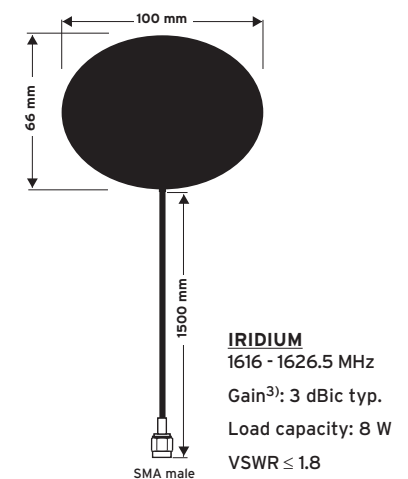

Magnetic mount antenna

Ord. code 920 143-001

³⁾ ref. to an isotropic radiator, circular polarization

⁴⁾ ref. to a quarterwave antenna, centre roof

Antenna heads for M 18 x 0,75

AUTA 4220

Universal antenna head