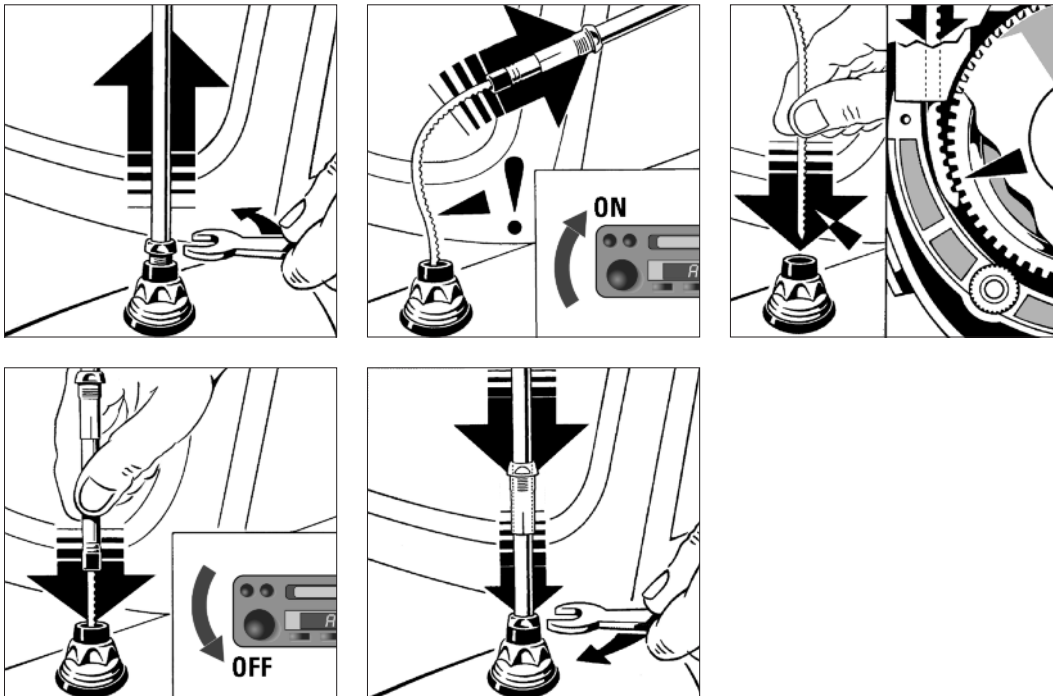

Installation of the replacement mast into the antennas AUTA 6000 KE ... and AUTA 6000 EL ...