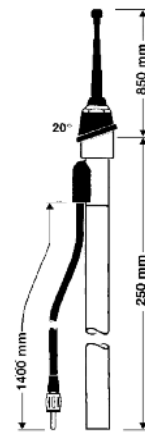

HIT AUTA 690 BW

Universal antenna (front mounting)

20° bodywork slope

Ord. code 921 058-004

Telescope black anodized

Discontinued