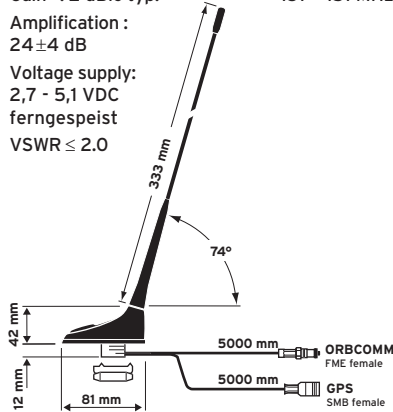

GPS 916 VHF

Combined Roof mount antenna screwable

Ord. code 602 402-001
Thread M5

GPS
Gain³⁾: 2 dBic typ.
Amplification : 24±4 dB
Voltage supply: 2,7 - 5,1 VDC ferngespeist
VSWR ≤ 2.0

VHF (ORBCOMM)
137 - 151 MHz