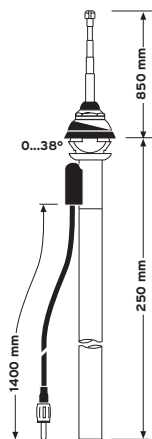

Telescope black anodized

Discontinued

HIT AUTA 770 B

Universal antenna (front mounting)

0 - 38° bodywork slope

Ord. code 921 060-004

HIT AUTA 770 BW

Universal antenna (front mounting)