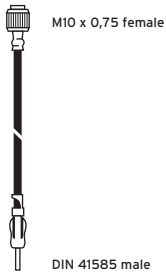

Ord. code 822 838-002

Cable length: 130 mm
MERCEDES BENZ models

AUKAB 445/150

Connecting cable

Ord. code 825 986-012

Cable length: 1500 mm
Screw connection

AUKAB 485/485

Connecting cable