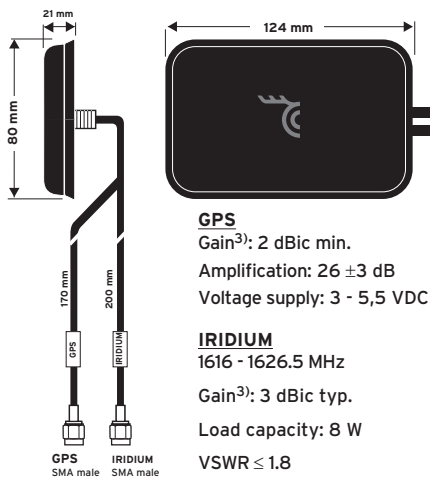

GPS 1620 LP/S/SMA/SMA/0.2

Combined Low Profile antenna screwable

Ord. code 602 423-001