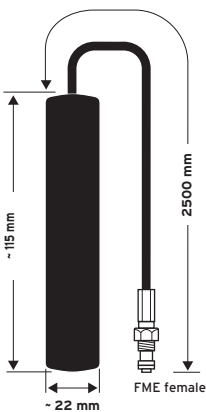

CELLULAR

GSM 850: 824-894 MHz
GSM 900: 880 -960 MHz
GSM 1800:1710-1880 MHz
GSM 1900:1850-1990 MHz
UMTS: 1920-2170 MHz

Gain ²⁾: 2,1 dBi typ.

Load capacity: max. 8 W

VSWR $\leq$ 2.0