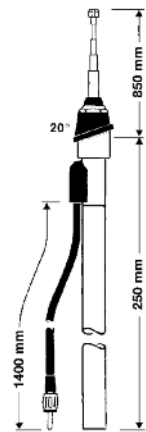

HIT AUTA 690 B

Universal antenna (front mounting)

20° bodywork slope

Ord. code 921 056-008

HIT AUTA 690 BW

Universal antenna (front mounting)

20° bodywork slope

Ord. code 921 058-004