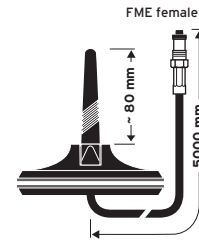

CELLULAR

GSM 850: 824-894 MHz
GSM 900: 880 -960 MHz
GSM 1800:1710-1880 MHz
GSM 1900:1850-1990 MHz
UMTS: 1920-2170 MHz

Rod:
 $\lambda/4 + \lambda/2$ (900 MHz)
 $\lambda/4$ (1800 MHz)
monopole

Gain ⁴⁾:
0 dB typ. (900 MHz)
0 dB typ. (1800 MHz)

Load capacity: max. 30 W

VSWR $\leq$ 2.0