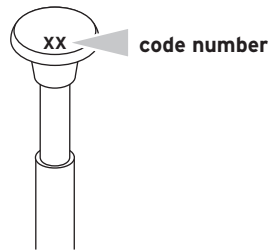

Ord. code 823 080-002

VW: Golf III
Vento

Discontinued

Replacement masts for Automatic antennas

The mast of Hirschmann automatic antennas can be replaced without removing the antenna.

In the case of the AUTA 6000 KE ... and AUTA 6000 EL ... series, the correct replacement model can easily be determined from the code number on the button at the top of the mast.