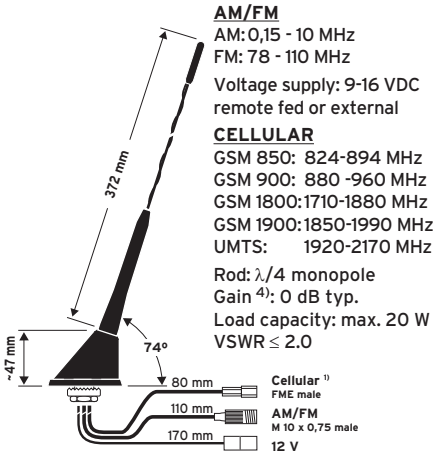

CELLULAR antennas

MCA 918 V FLEX

Combined Roof mount antenna
(rear mounting)

Ord. code 921 767-003

Replacement rod Ord. code 823 869-001
Thread: M5