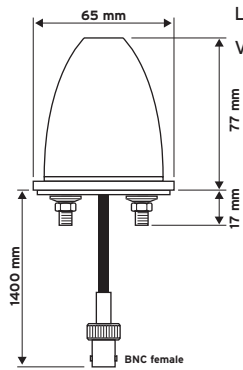

WLAN / BLUETOOTH antennas

MCA 2400 RF

Outdoor antenna

Ord. code 602 398-001

WLAN

2400 - 2484 MHz

Gain²⁾: 2,15 dBi typ.

Load capacity: max. 1 W

VSWR $\leq$ 1.8

²⁾ ref. to an isotropic radiator