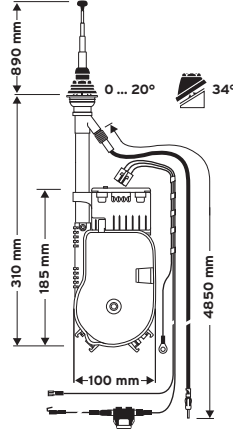

AUTA 6000 KE 14

Universal antenna
(rear mounting)

0 - 20° and 34° bodywork slope ²⁾

Ord. code 921 386-001

Replacement mast
Ord. code 820 902-105 (code 05)