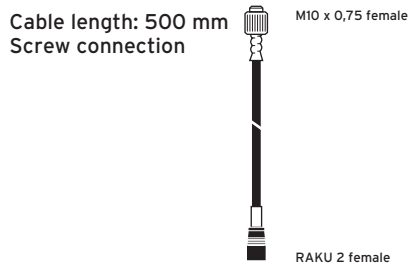

AUKAB 918 RAST 2

Adapter cable

For HIT AUTA 16 V FLEX/
MCA 918 V FLEX
GPS 918 V FLEX
for VW Passat 10.96 →

Ord. code 823 556-001

Cable length: 500 mm
Screw connection