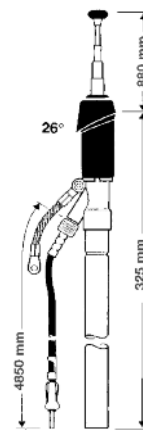

AUTA 4000 F 712 L

Special antenna (rear mounting)

OPEL: Astra Limousines

Ord. code 921 420-001

Replacement antenna:
AUTA 4091 LF, Ord. code 920 986-011