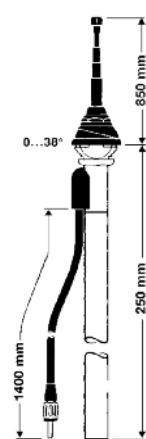

HIT AUTA 770 BW

Universal antenna (front mounting)

0 - 38° bodywork slope

Ord. code 921 062-005

Telescope black anodized

Discontinued