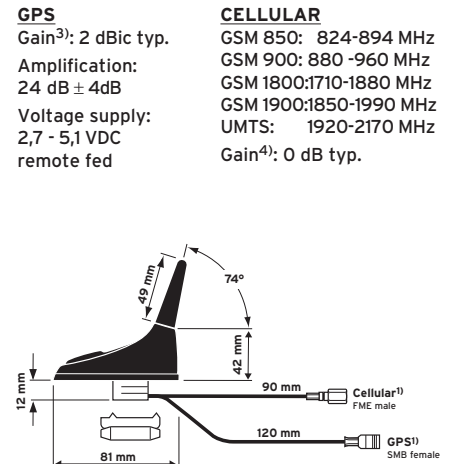

Combined Roof mount antenna
screwable

Ord. code 602 366-001

Replacement rod Ord. code 823 869-001
Thread: M5

GPS 916 V FLEX

Combined Roof mount antenna
screwable

Ord. code 602 365-001

Replacement rod Ord. code 602 347-001
Thread: M5