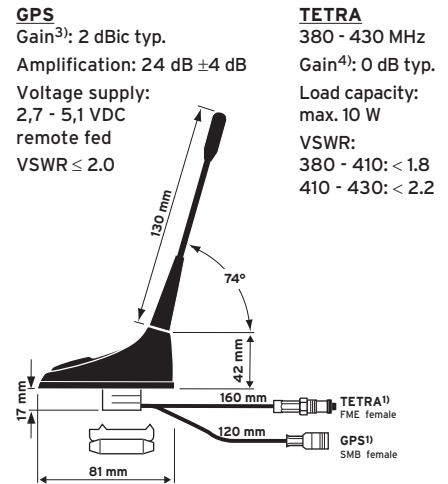

GPS 400 V FLEX

Combined Roof mount antenna
screwable

Ord. code 602 395-001

Replacement rod Ord. code 602 427-001
Thread M5