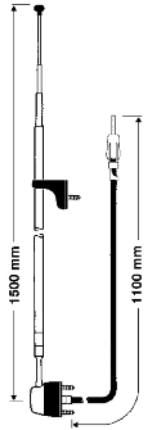

Pillar mount antennas / DAB antennas / DAB+ antennas / DVB-T antennas

AUTA 360 KA

Universal antenna

Limousines, caravans, off-road cars

Ord. code 922 948-041