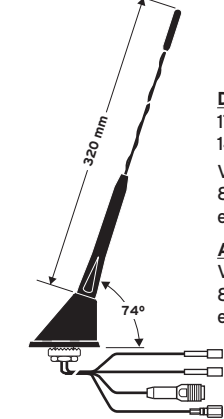

HIT AUTA 16 V DAB

Roof mount antenna for
AM/FM and digital broadcasting
(DAB/DAB+)

Amplifier for AM/FM and
DAB/DAB+ integrated in the
antenna base

Ord. code 602 415-001

Replacement mast: Ord. code 602 421-001
Thread M5

DAB/DAB+
174 - 230 MHz
1452 - 1492 MHz
Voltage supply:
8 - 16 VDC remote fed or
external

AM/FM
Voltage supply:
8 - 16 VDC remote fed or
external