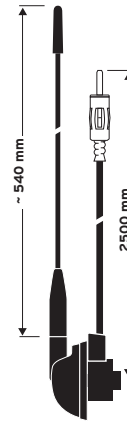

HIT AUTA 200

Universal roof mount antenna

Black INOX rod

Ord. code 602 330-001