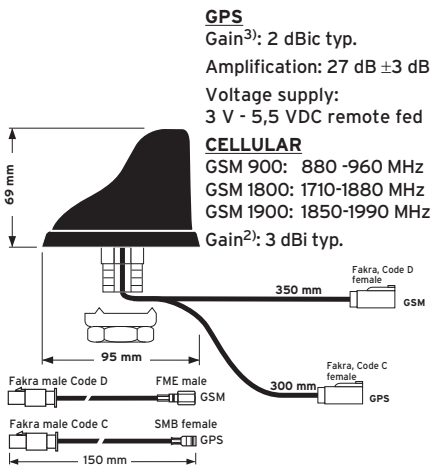

GPS 925

Combined Roof mount antenna
screwable

Ord. code 920 014-003

¹⁾ Cables with different end connectors see p. 42...

²⁾ ref. to an isotropic radiator

⁵⁾ Different end connectors on request

³⁾ ref. to an isotropic radiator,
circular polarization