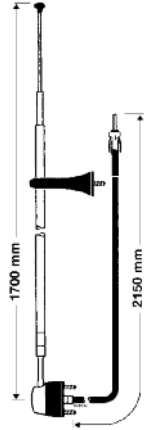

AUTA 360 KB

Universal antenna

MERCEDES BENZ: LP 709 ... 1113,
1013 ... 2632
MAN: 19.281 etc.

Ord. code 920 430-001

Replacement mast: Ord. code 821 061-011