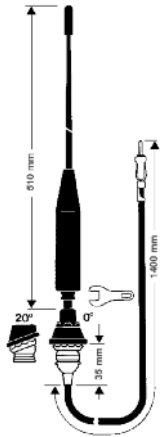

Roof mount and short-rod antennas

AUTA 51

Universal roof mount antenna

Black glassfibre rod
Trucks, buses, off-road cars

Ord. code 920 902-001

Replacement rod
Ord. code 821 352-001
Thread: M6