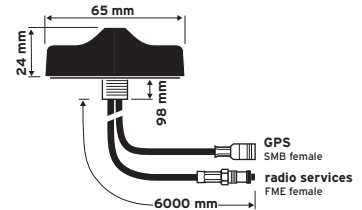

Rod Universal

tuneable within the frequency range of 68-470 MHz

Ord. code 823 688-001

Thread: M5

Gain⁴⁾: 0 dB typ.

Frequency range:

4 m-Band
68 - 86 MHz

2 m-Band
144-176 MHz