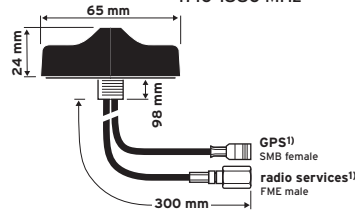

Radio services

Frequency range:
68-86 MHz/144-176 MHz/
380-470 MHz/410-430 MHz/
450-470 MHz/880-960 MHz/
1710-1880 MHz