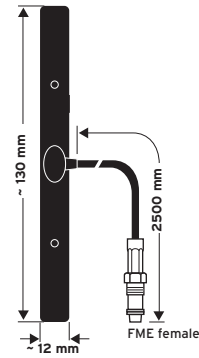

CELLULAR

GSM 850: 824-894 MHz
GSM 900: 880 -960 MHz
GSM 1800:1710-1880 MHz
GSM 1900:1850-1990 MHz
UMTS: 1920-2170 MHz

Gain ²⁾: 2,1 dBi typ.

Load capacity: max. 10 W

VSWR $\leq$ 2.0