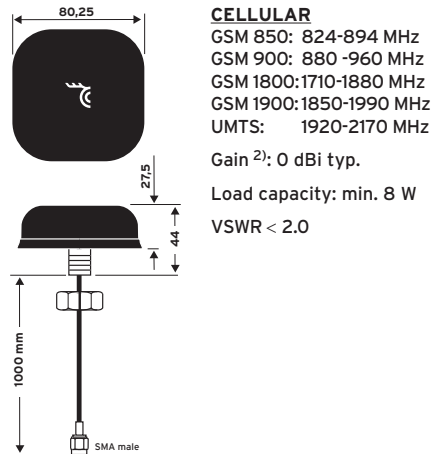

MCA 1890 MH

Magnetic mount antenna

Ord. code 921 797-001

MCA 1890 S

Low Profile antenna
screwable

Ord. code 920 315-001

MCA 2190 BASE

Outdoor antenna
for fix mast and wall mount