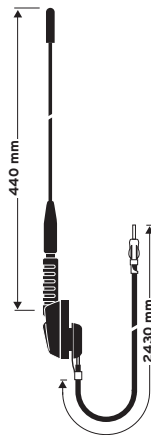

AUTA 91 TOP

Universal roof mount antenna ¹⁾

Black INOX rod

Ord. code 920 944-005

Replacement rod
Ord. code 821 511-003
Bayonet coupling: Ø 6,5 mm