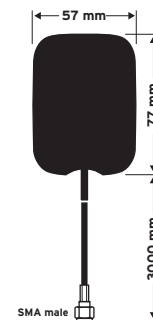

MCA 2400 PA/SMA/3.0

Interior On-glass antenna

Ord. code 602 399-001

WLAN
2300 - 2500 MHz
Gain²⁾: 2,1 dBi typ.
Load capacity: max. 1 W
VSWR ≤ 2.0