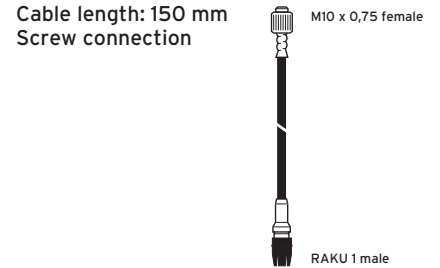

AUKAB 918 VW

Adapter cable

For HIT AUTA 16 V FLEX
MCA 918 V FLEX
GPS 918 V FLEX
for VW-cars

Ord. code 823 391-001

Cable length: 150 mm
Screw connection