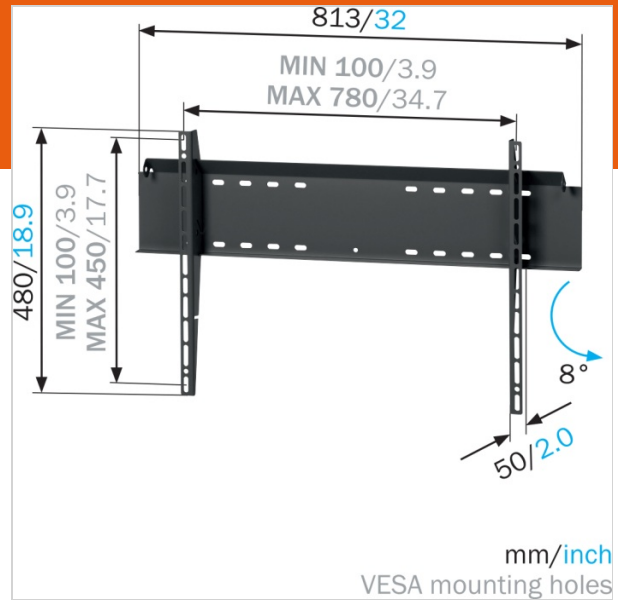

MFL 100 Fixed TV Wall Mount

Article number (SKU) 5331004
 Colour Black

For TVs up to 55 inch (140 cm)

Save a lot of space in the room and mount your TV with the flat Mount Massive MFL 100 TV wall bracket, which is suitable for TVs with a size of 40-80 inches (102-203 cm) and a weight of up to 100 kg, firmly on the wall. To avoid minor reflections, you can tilt the MFL 100 up to 8 °.

The W-series: smart, secure and reliable

Enjoy the extra space you get by mounting your TV on the wall. The modern and trendy tv wall mounts in Vogel's W-series are an excellent choice: a quality build and clean finish means that you can securely mount your TV out of the way for years to come. Want a solution that helps you reduce glare? Reflections from the evening sun can really spoil your TV enjoyment. To reduce reflections and glare, try our tilting tv wall mounts.

MFL 100 Fixed TV Wall Mount

www.vogels.com

VOGEL'S HOLDING BV 2018 (c) All rights reserved
 Subject to printing errors, technical and price
 amendments
 Date: 30-03-2018

Specifications

Product type number	MFL 100
Article number (SKU)	5331004
Colour	Black
EAN single box	8715695100264
Product size	L
TÜV certified	No
Guarantee	2 Years
Min. screen size (inch)	40 Min
Max. screen size (inch)	80 Max
Max. weight load (kg)	100
Min. hole pattern	100mm x 100mm
Max. hole pattern	780mm x 450mm
Max. bolt size	M8
Tiltable	Up to 10°
Product group	Tv mount flat
Spirit level included	True
Universal or fixed hole pattern	Universal
Product line	W-series