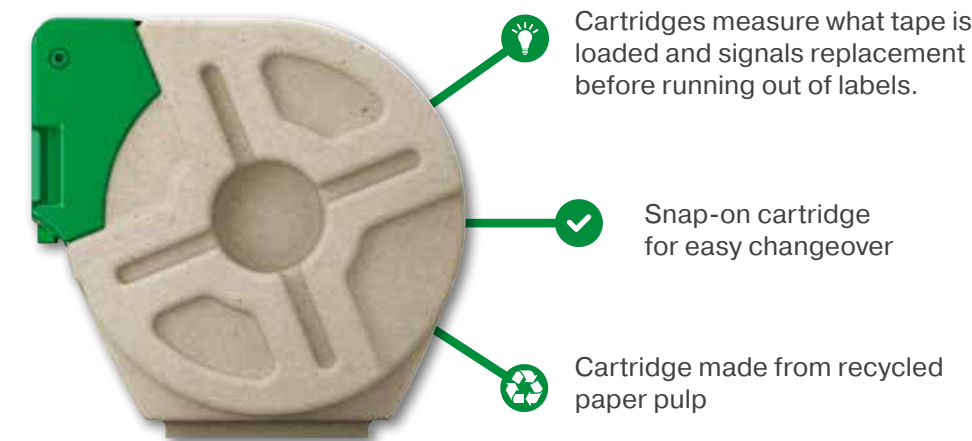

International design experts recognised the Leitz Icon for its outstanding, stylish design.

LEITZ ICON - ONE MACHINE FOR YOUR LABELLING NEEDS

Leitz Icon Smart Labelling System

- App-based, easy to handle thermal label printer; accessible via USB or Wi-Fi (supports Apple AirPrint)
- Instant remote use with tablets, smartphones, laptops or desktop computers**
- Automatic cutter efficiently delivers numerous label formats using just one cartridge width
- Unbeatable printing speed, up to 200 labels per minute - the real alternative to A4 sheet labels
- Dimensions (WxHxD): 129x111x209 mm
- Incl. 88 mm cartridge

LEITZ ICON - INTELLIGENT LABEL CARTRIDGE

A label cartridge that talks to your computer, tablet or smartphone – that's intelligent.

Snap on Cartridge

No need to thread in the end of a label tape. Simply drop in your Leitz Icon cartridge and close the lid. What could be easier?