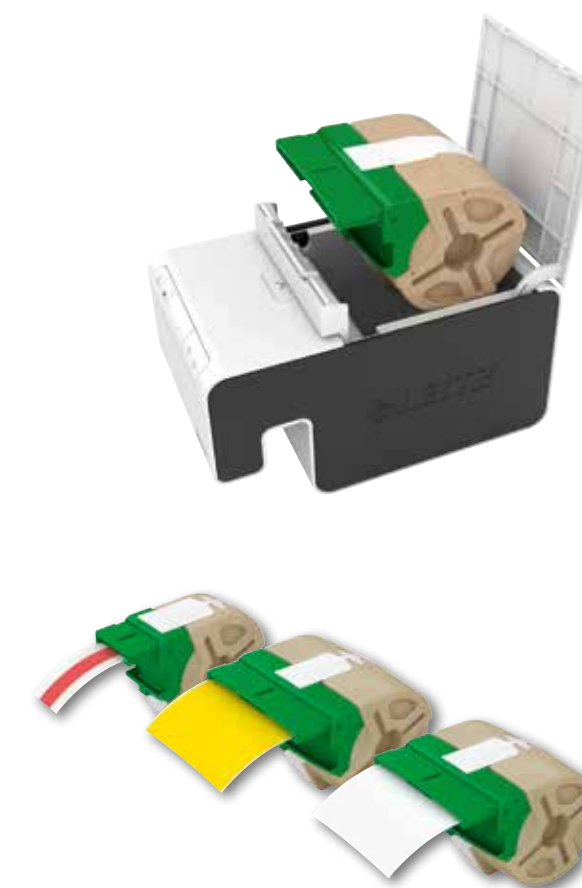

3-IN-1

- Leitz Icon is like having 3 printers in 1.
- Like a label printer, Leitz Icon prints die-cut and continuous paper labels for temporary applications.
- Like a label maker, Leitz Icon prints on continuous plastic labels for more permanent needs.
- Like a desktop printer, Leitz prints die cut paper labels incredibly fast.

LEITZ ICON - INTELLIGENT LABEL CARTRIDGE

A label cartridge that talks to your computer, tablet or smartphone – that's intelligent.

Snap on Cartridge

No need to thread in the end of a label tape. Simply drop in your Leitz Icon cartridge and close the lid. What could be easier?

No ink needed

Direct thermal printing means the Leitz Icon needs neither ink nor toner.

Choice of materials and sizes

You can choose between continuous and die-cut labels, paper or plastic materials. Plastic labels in yellow and red are also available.

Banner printing

Leitz Icon can print banners up to 2.7 m long – ideal for warning signs, shelf strips, and much more besides.

Prints up to 2.7m

**Please check supported devices on www.leitz.com/icon

www.leitz.com/icon