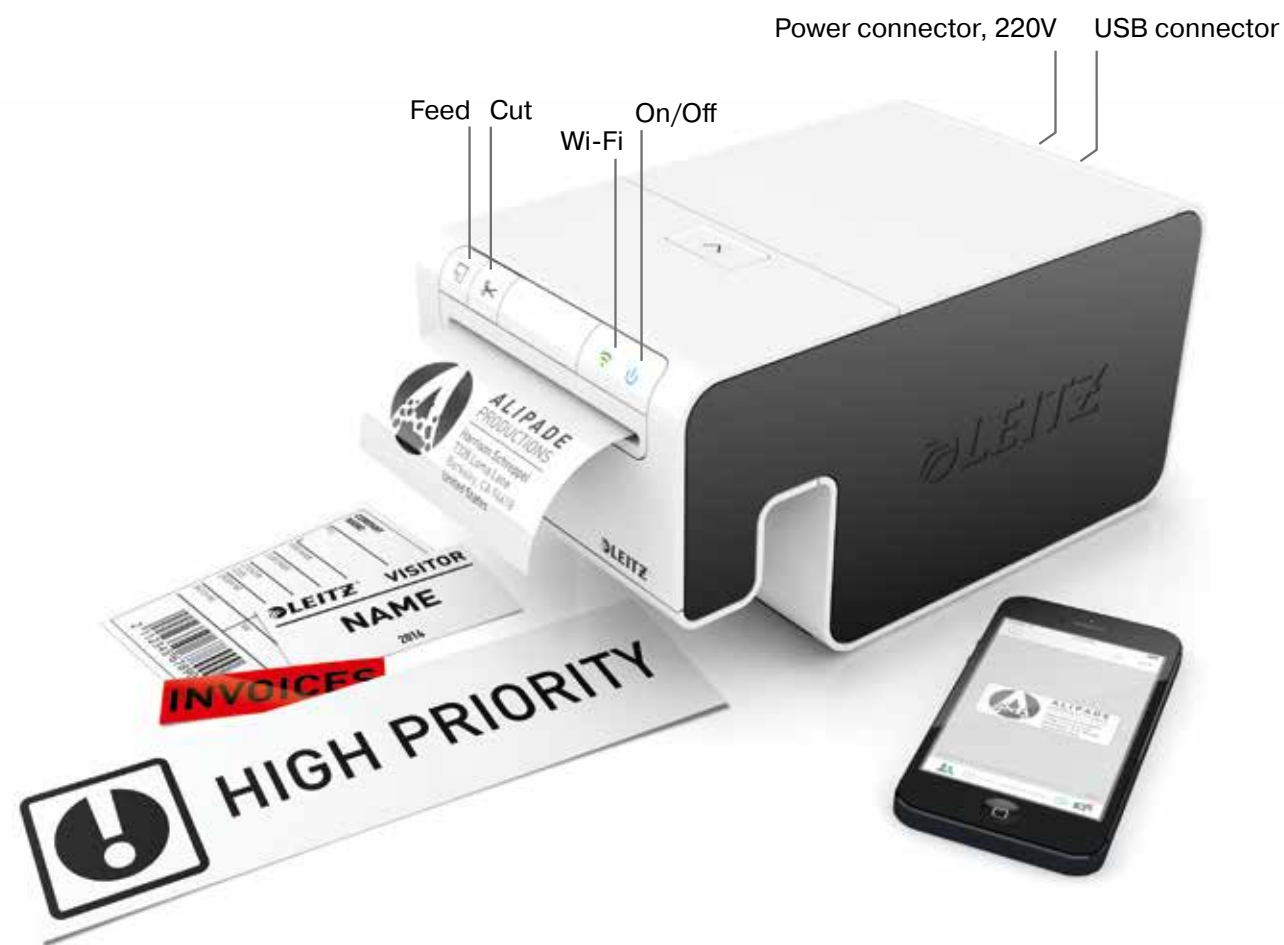

3-IN-1

- Leitz Icon is like having 3 printers in 1.
- Like a label printer, Leitz Icon prints die-cut and continuous paper labels for temporary applications.
- Like a label maker, Leitz Icon prints on continuous plastic labels for more permanent needs.
- Like a desktop printer, Leitz prints die cut paper labels incredibly fast.

Use this code to download your **App for iPhone**

Use this code to download your **App for Android**

AWARD-WINNING DESIGN

Form follows function: the sleek, modern design of the Leitz Icon reflects its simplicity for the user.

International design experts recognised the Leitz Icon for its outstanding, stylish design.

LEITZ ICON - ONE MACHINE FOR YOUR LABELLING NEEDS

Leitz Icon Smart Labelling System

- App-based, easy to handle thermal label printer; accessible via USB or Wi-Fi (supports Apple AirPrint)
- Instant remote use with tablets, smartphones, laptops or desktop computers**
- Automatic cutter efficiently delivers numerous label formats using just one cartridge width
- Unbeatable printing speed, up to 200 labels per minute - the real alternative to A4 sheet labels
- Dimensions (WxHxD): 129x111x209 mm
- Incl. 88 mm cartridge

LEITZ ICON - INTELLIGENT LABEL CARTRIDGE

A label cartridge that talks to your computer, tablet or smartphone – that's intelligent.

Snap on Cartridge

No need to thread in the end of a label tape. Simply drop in your Leitz Icon cartridge and close the lid. What could be easier?