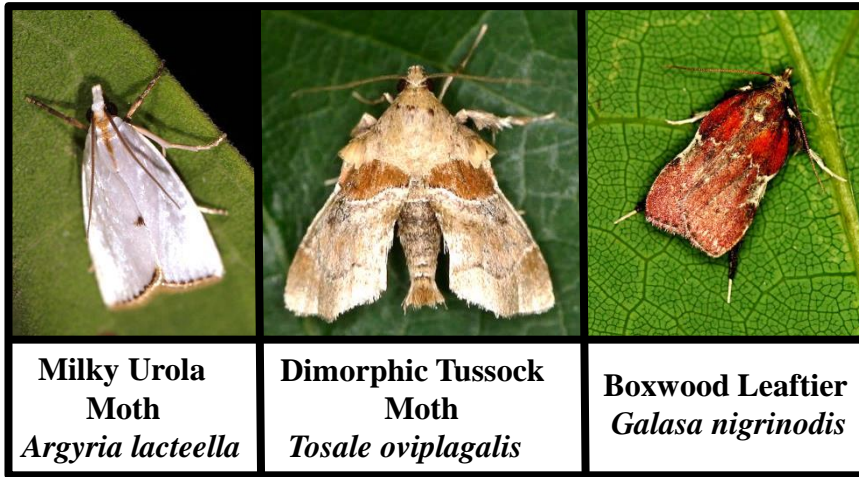

Family Pyralidae – Phycitine Moths