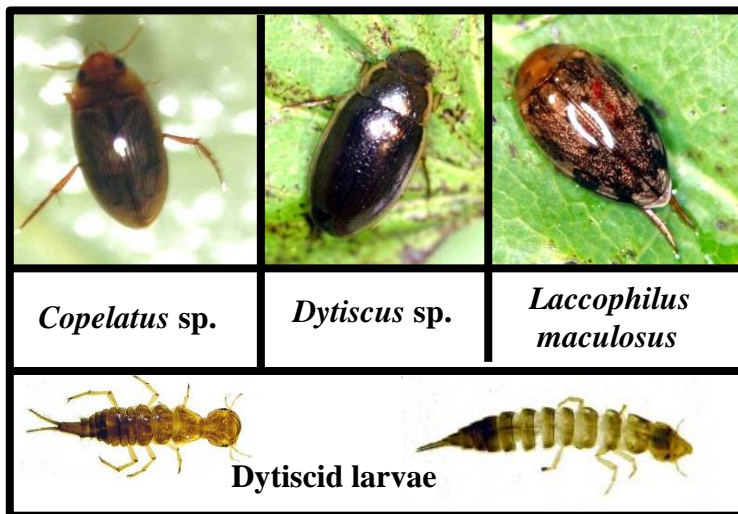

Dicaelus
dilatatus

Galeritula
junus

Harpalus sp.

Lenbia grandis

Tetragonoderus
fasciatus

Bembidion sp.

Elaphrus
spp.

Panagaeus
fasciatus

Pasimachus sp.

Calosoma scrutator

Various shore beetles
(*Bembidion* sp. ?)

Omophron
tesselatum

Omophron
americanus

Bembidion
inaequale

Family Cicindelidae – Tiger Beetles

Family Rhysodidae Wrinkled Bark Beetles

Family Dytiscidae Predaceous Water Beetles

Family Halipidae Crawling Water Beetles

Family Gyrinidae - Whirligig Beetles

Family Elmidae - Riffle Beetles

Family Dryopidae
Long-Toed Water Beetles

Helichus fastigiatus

Family Heteroceridae
Varigated Mud-Loving Beetles

Neoheterocercus pallidus

Family Scirtidae
Marsh Beetles

Elodes sp. larva

Family Hydrophilidae
Water Scavenger Beetles

Tropisternus glaber and
Tropisternus sp. larva