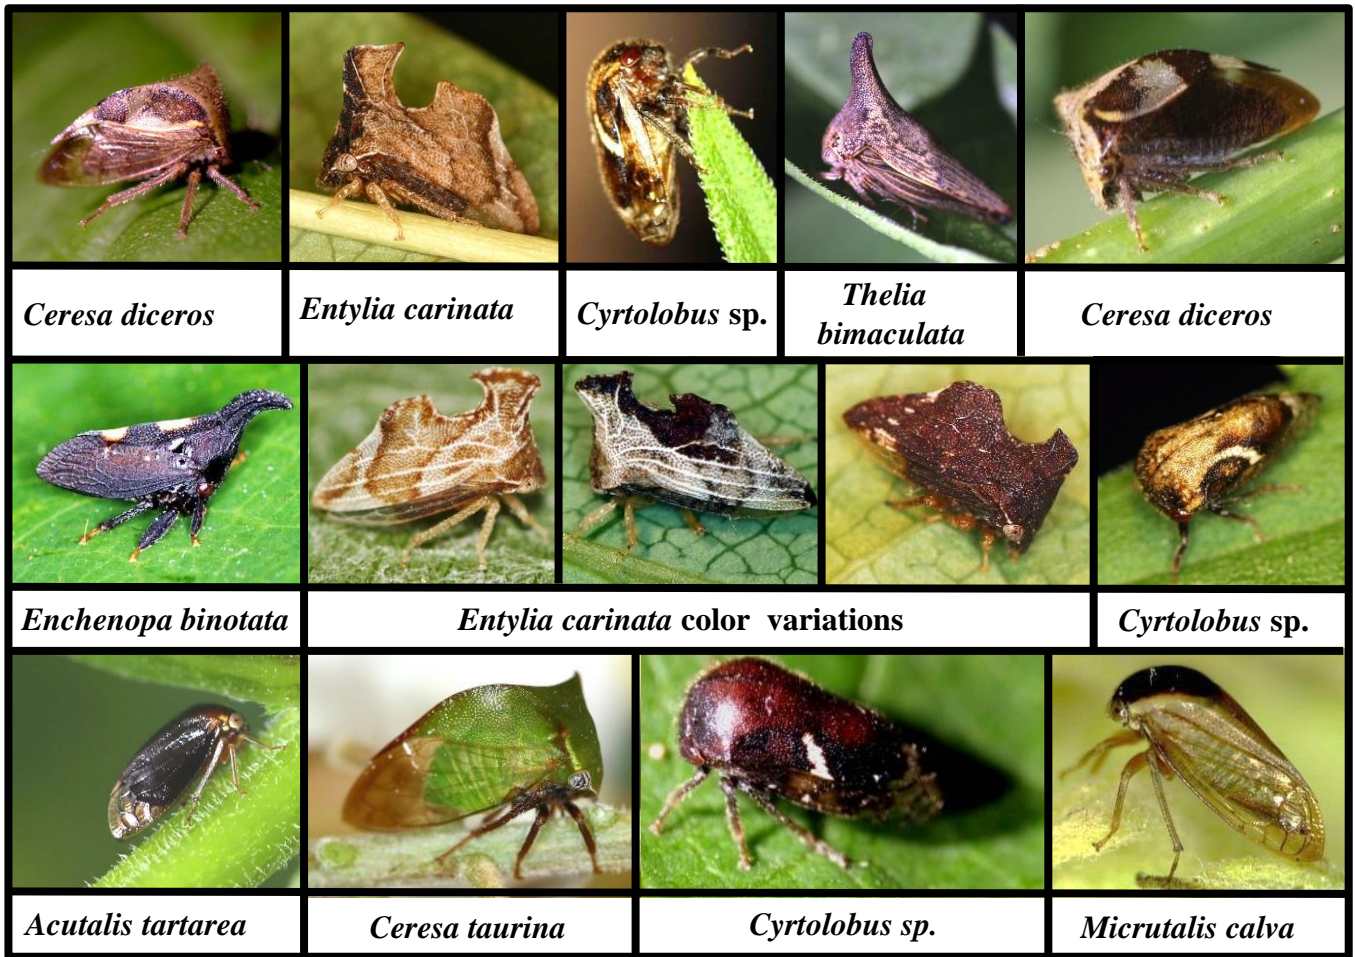

Various unidentified heteroptera nymphs, many of which vary considerably from adult forms.

Acanalonia bivittata

Suborder Auchenorrhyncha – Homoptera

Superfamily Cicadoidea

Family Cicadidae - Cicadas

Family Cicadellidae - Leafhoppers

Family Cicadellidae – Leafhoppers (continued)

Family Cercopidae - Spittlebugs

Family Membracidae - Treehoppers

Family Issidae (Acanaloniidae) – Vine and Shrub Planthoppers

Family Flatidae – Wedge-Shaped Planthoppers