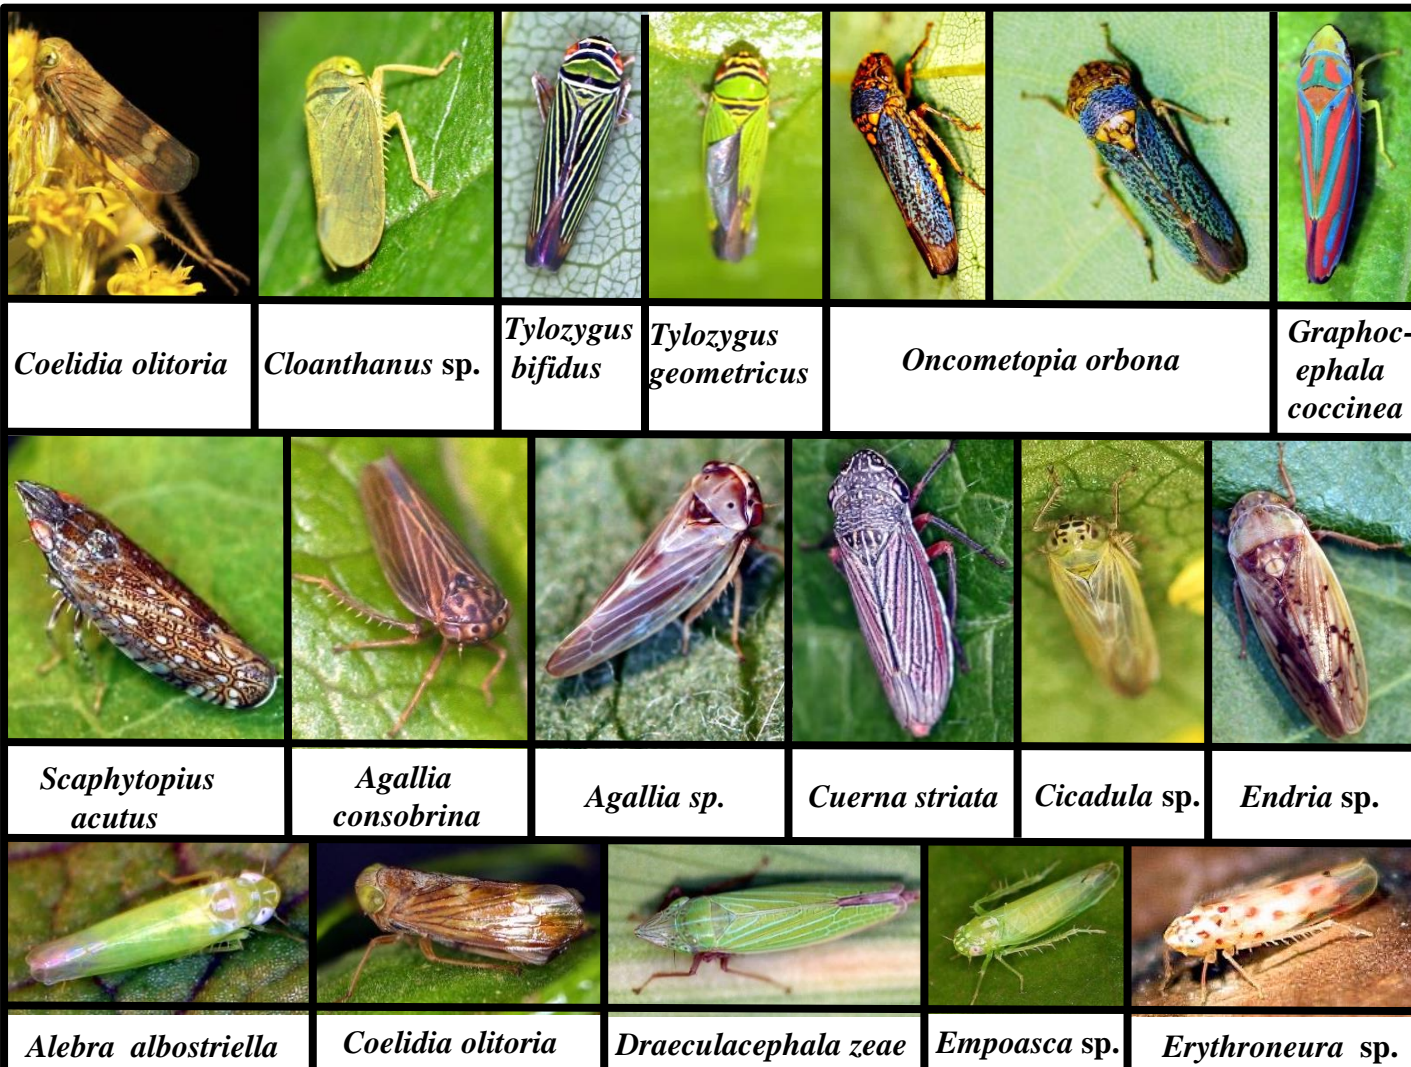

Various unidentified heteroptera nymphs, many of which vary considerably from adult forms.

Acanalonia bivittata

Suborder Auchenorrhyncha – Homoptera

Superfamily Cicadoidea

Family Cicadidae - Cicadas

Family Cicadellidae - Leafhoppers

Family Cicadellidae – Leafhoppers (continued)

Family Cercopidae - Spittlebugs

Family Membracidae - Treehoppers

Family Issidae (Acanaloniidae) – Vine and Shrub Planthoppers

Family Flatidae – Wedge-Shaped Planthoppers