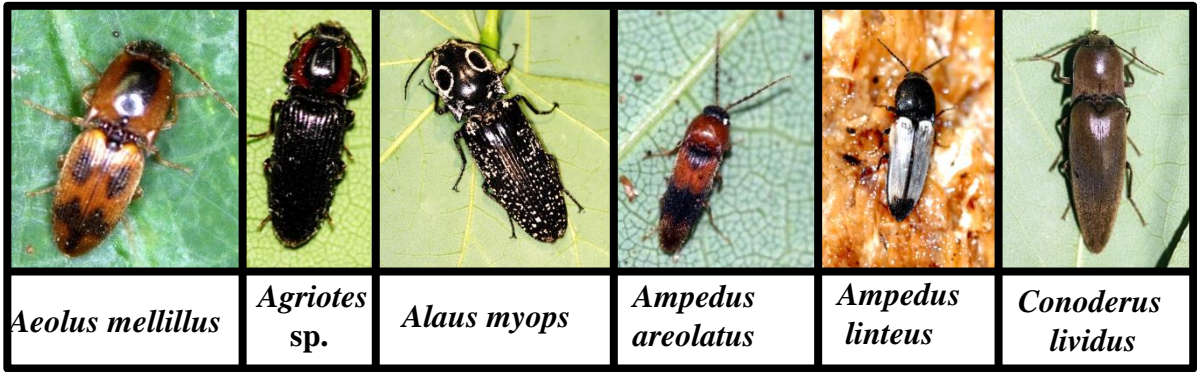

Family Heteroceridae
Varigated Mud-Loving Beetles

Neoheterocercus pallidus

Family Scirtidae
Marsh Beetles

Elodes sp. larva

Family Hydrophilidae
Water Scavenger Beetles

Tropisternus glaber and
Tropisternus sp. larva

Hydrochara obtusata

Berosus sp.

Family Histeridae
Hister or Clown Beetles

Platysoma lecontei with mites on
ventral side

Family Silphidae – Carrion Beetles

Silpha americana

Nicrophorus sayi

Oiceoptoma noveboracense larva

Family Staphylinidae - Rove Beetles

Family Scarabaeidae – Dung Beetles and Tumblebugs

Family Scarabaeidae – Dung Beetles and Tumblebugs (cont.)

Family Cantharidae – Soldier Beetles

Family Lucanidae

Stag Beetles

Family Lampyridae - Lightningbugs

Lampyrid larva

Family Elateridae – Click Beetles and Wireworms

Family Lycidae Net-Winged Beetles

Family Cleridae Checkered Beetles

Family Melyridae Soft-Winged Flower Beetles