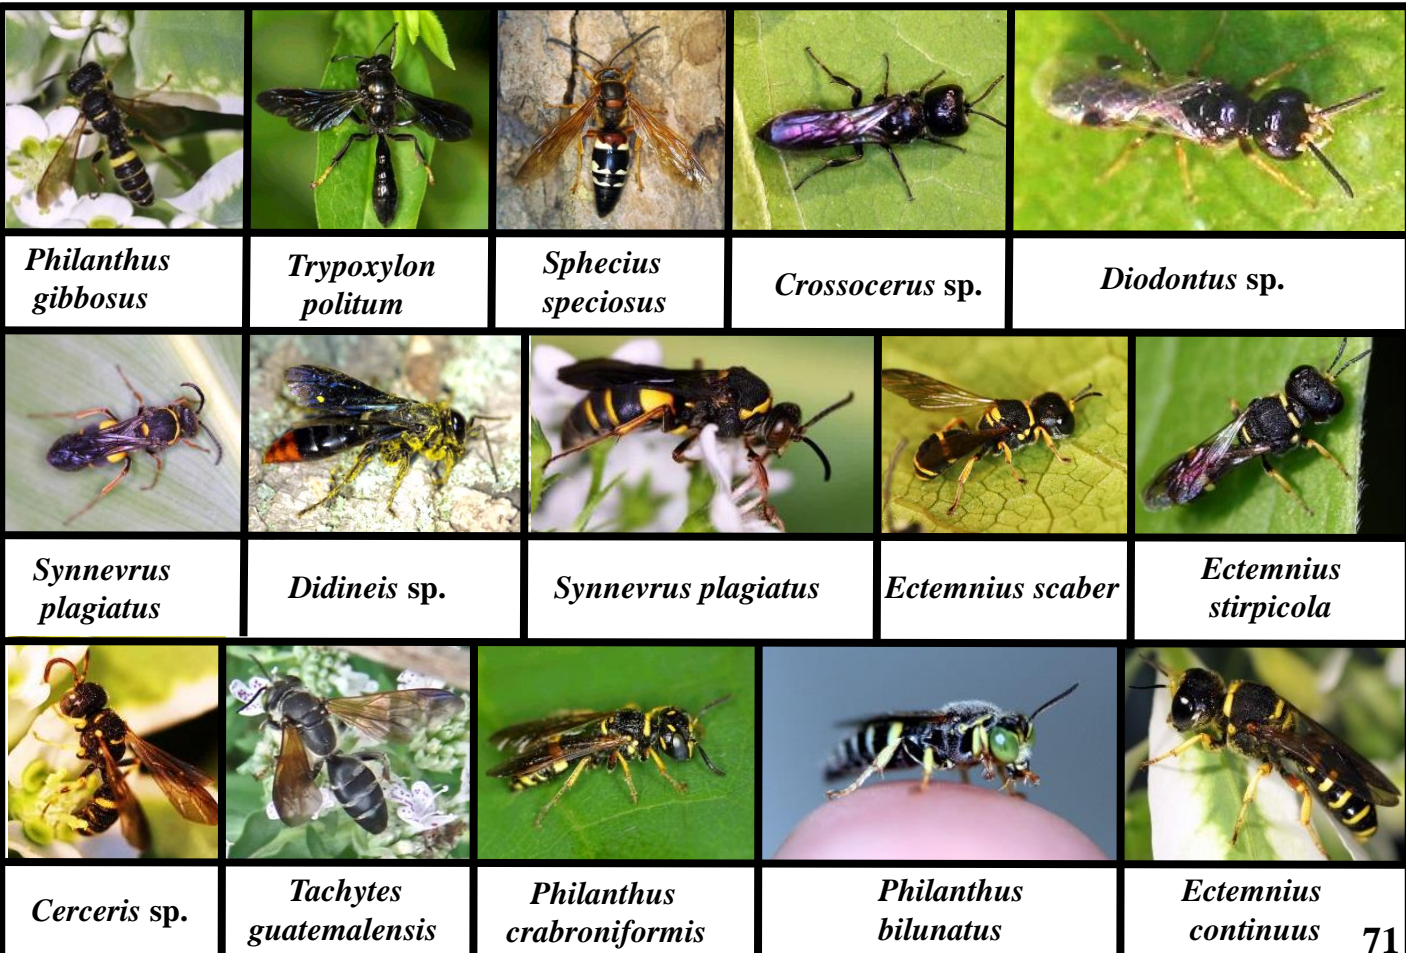

Various unidentified crane fly larvae

Bombus impatiens

Order Hymenoptera – Sawflies, Wasps, Bees and Ants

Family Andrenidae - Adrenid Bees

Andrena spp.

Family Bethlyidae Bethlyid Wasps

Laelius pedatus

Family Apidae - Carpenter Bees, Digger Bees, Honey Bees, and Bumble Bees

Subfamily Bombinae – Bumble Bees

Family Brachonidae – Braconid Wasps

Family Chrysididae Cuckoo Wasps

Family Colletidae

Plasterer Bees and Yellow-Faced Bees

Family Eurytomidae Seed Chalcids

Family Crabronidae – Digger Wasps and Relatives