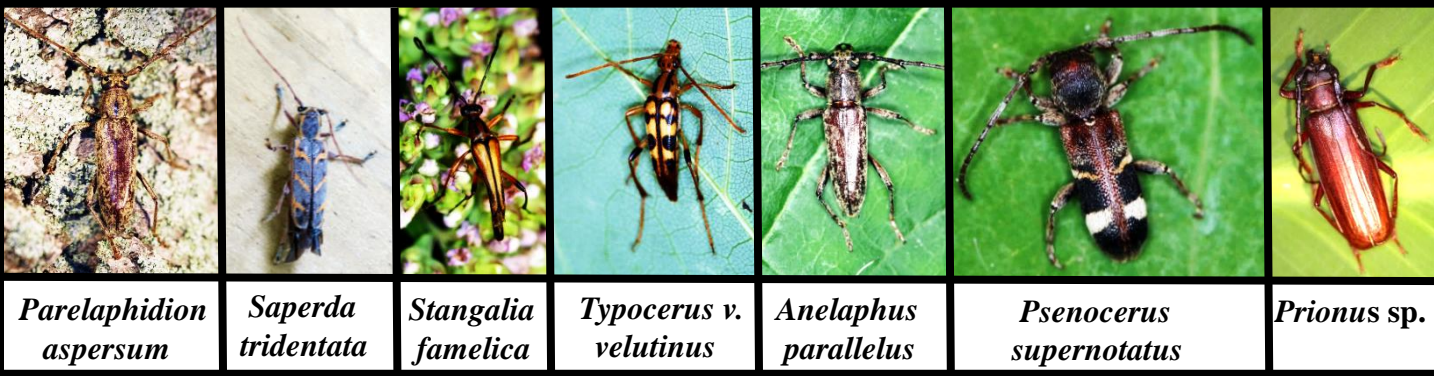

Tetraopes tetrophthalmus

Tetraopes femoratus

Liopinus alpha

Plectrodera scalator

Megacyllene robiniae

Micranoplum sp.

Neoclytus acuminatus

Oberea pruinosa

Oncideres cingulata

Family Cerambycidae Long-Horned Beetles (continued)

Family Curculionidae - Weevils

**Family Bruchidae
Bean Beetles**

Gibbobruchus mimus

Family Chrysomelidae – Leaf Beetles

Altica sp.

Anomoea laticlavia