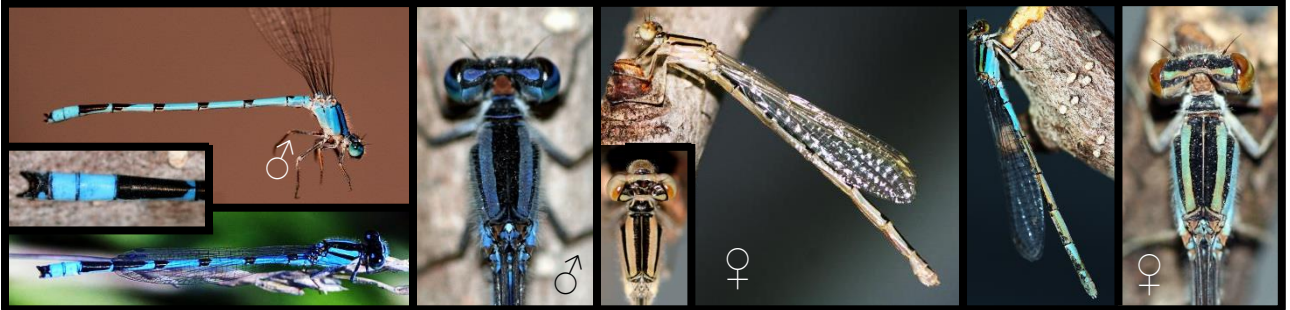

EASTERN AMBERWING
Perithemis tenera (Say)

HALLOWEEN PENNANT
Celithemis eponina (Drury)

BANDED PENNANT
Celithemis fasciata Kirby

Subfamily Libellulinae

WANDERING GLIDER *Pantala flavescens* (Fabricius)

SPOT-WINGED GLIDER *Pantala hymenaea* (Say)

BLUE-FRONTED DANCER
Argia apicalis (Say)

VIOLET DANCER
Argia fumipennis violacea (Burmeister)

POWDERED DANCER
Argia moesta (Hagen)

BLUE-TIPPED DANCER
Argia tibialis (Rambur)

DOUBLE-STRIPPED BLUET
Enallagma basidens Calvert

FAMILIAR BLUET
Enallagma civile (Hagen)

STREAM BLUET
Enallagma exsulans (Hagen)

ORANGE BLUET
Enallagma signatum (Hagen)

SLENDER BLUET
Enallagma traviatum Selys

FRAGILE FORKTAIL
Ischnura posita (Hagen)

EASTERN FORKTAIL
Ischnura verticalis (Say)

Damselfly Nymphs

Dancer damselfly nymph, *Argia* sp.

***Calopteryx maculata* nymph and adults, Family Calopterygidae.**

Narrow-winged damselfly nymph, *Enallagma basidens*, Family Coenagrionidae.

Dragonfly Nymphs