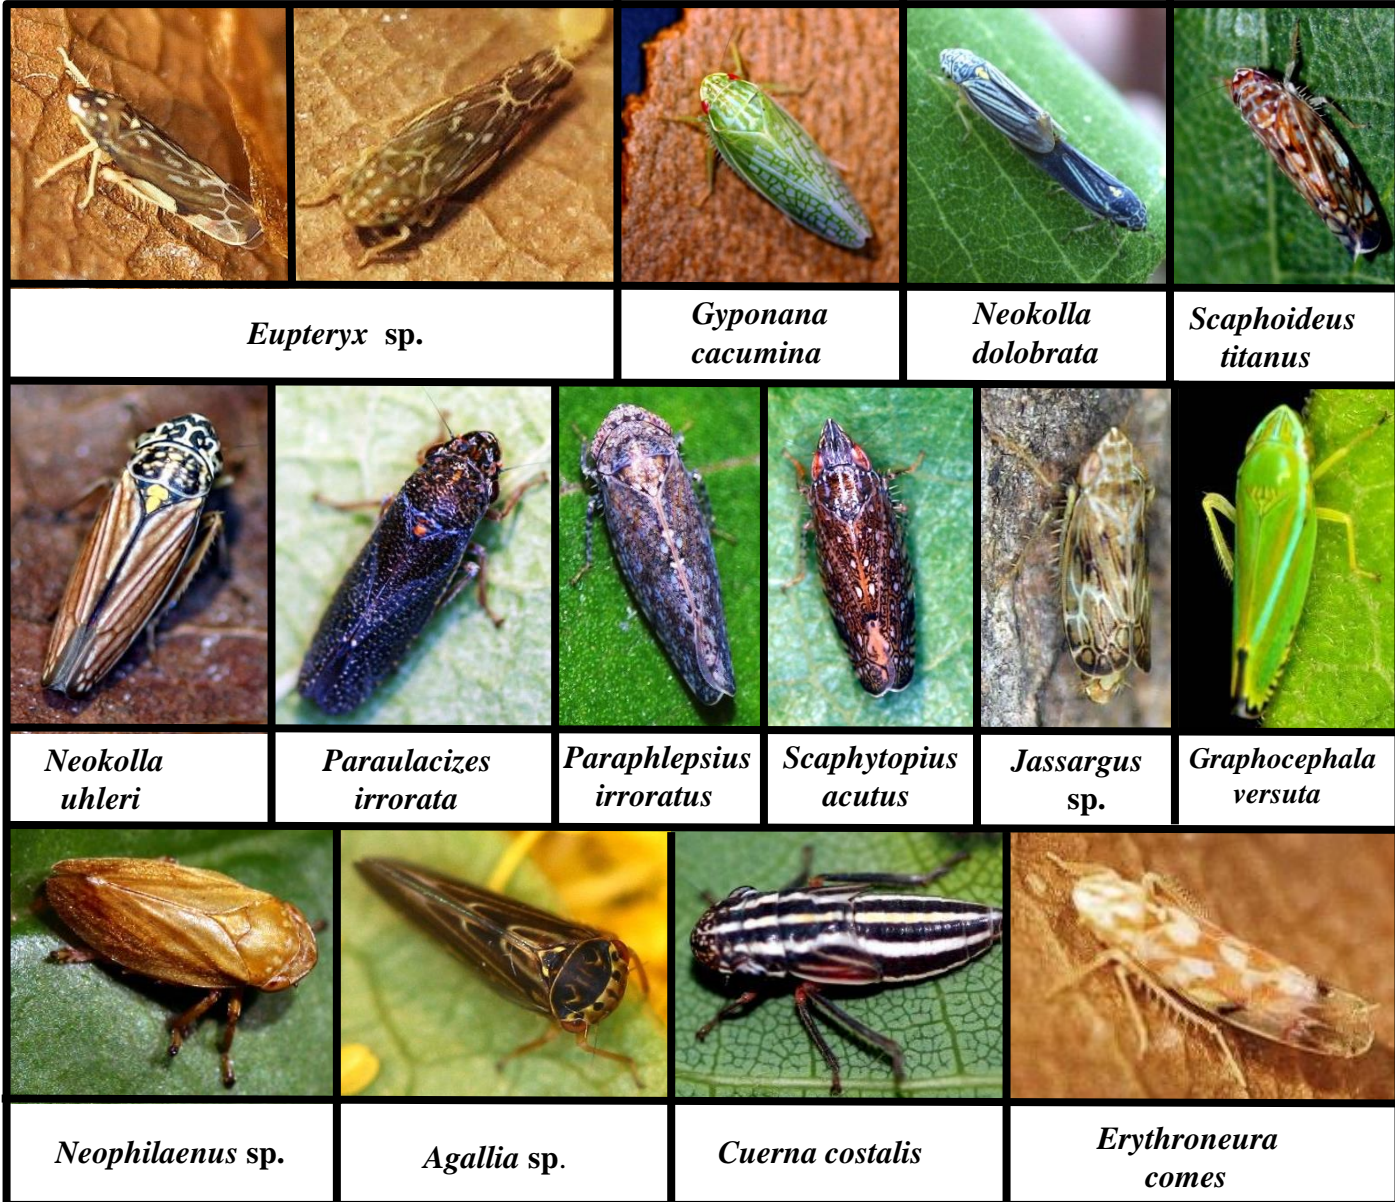

Various unidentified heteroptera nymphs, many of which vary considerably from adult forms.

Acanalonia bivittata

Suborder Auchenorrhyncha – Homoptera

Superfamily Cicadoidea

Family Cicadidae - Cicadas

Family Cicadellidae - Leafhoppers

Family Cicadellidae – Leafhoppers (continued)

Family Cercopidae - Spittlebugs

Family Membracidae - Treehoppers

Family Issidae (Acanaloniidae) – Vine and Shrub Planthoppers

Family Flatidae – Wedge-Shaped Planthoppers