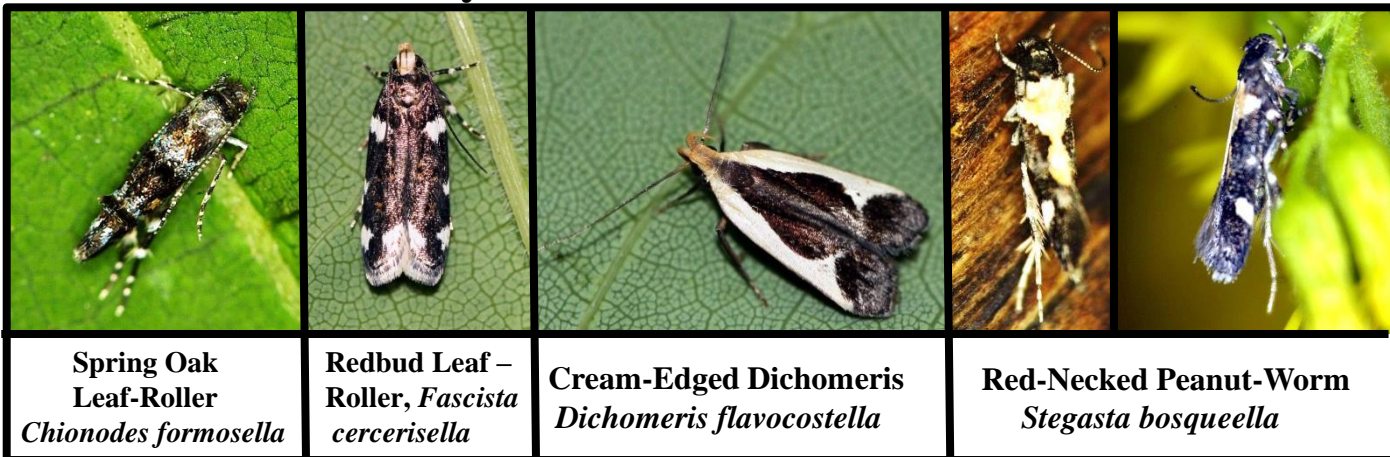

Garden Webworm
Achyra rantalis

Lucerne Moth
Nomophila nearctica

Grass-Veneer Moth
Parapediasia sp.

Spotted Beet
Worm Moth
*Hymenia
perspectalis*

Family Drepanidae – Hook-Tips and Thyatirid Moths

Rose Hook-Tip Moth
Oreta rosea

Family Erebidae – Tussock Moths, Tiger Moths, Litter Moths, Snouts, Owlets, Underwings, and Looper Moths

Family Gelechiidae – Twirler Moths

Family Geometridae – Carpets, Pugs, Infants, Waves, and Typical Geometers