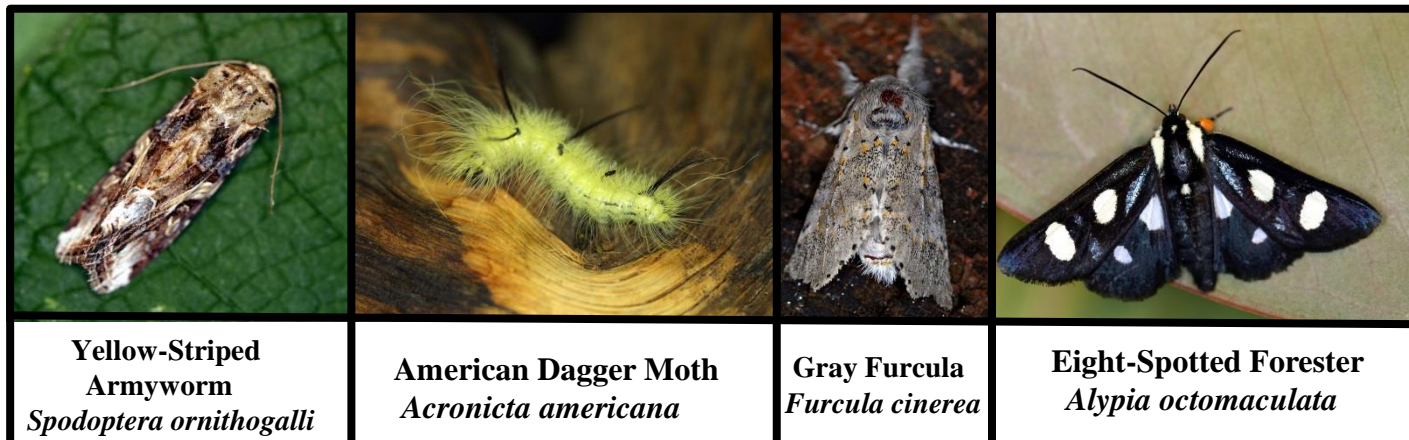

Large Purplish Gray , *Iridopsis vellivolata*, showing variants

Family Geometridae – Carpets, Pugs, Infants, Waves, and Typical Geometers

Family Lymantriidae – Tussock Moths

Family Noctuidae – Baileyas, Nycteolas, Loopers, Glyphs, Hieroglyphic Moths, Bird-Dropping Moths, Daggers/Sallows, Hooded Qwlets, Wood-Nymphs/Foresters, Flower Moths, Fern Moths, and more.

Family Noctuidae – (continued)

Afflicted Dagger Moth
Acronicta afflicta

Great Oak Dagger Moth
Acronicta lobeliae

Arcigera Flower Moth
Shinia arcigera

Bristly Cutworm Moth
Lacinipolia renigera

Bicolored Wood Grain Moth
Morrisonia evicta