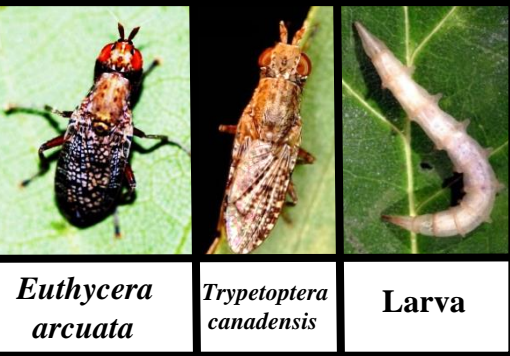

Dryomyzid Flies

Dryomyza sp.

Family Dolichopodidae – Long-Legged Flies

**Family Sciomyzidae
Marsh Flies**

**Family Tephritidae
Fruit Flies**

**Family Mydidae
Mydas Flies**

**Family Piophilidae
Skipper Flies**

**Family Lonchaeidae
Lonchaeid Flies**

**Family Planorpidae
Scorpion Flies**

**Family Micropezidae
Stilt-Legged Flies**

**Family Platystomatidae
Platystomid Flies**

Family Rhagionidae – Snipe Flies

Family Psychodidae Family Chloropidae – Grass Flies and Eye Flies