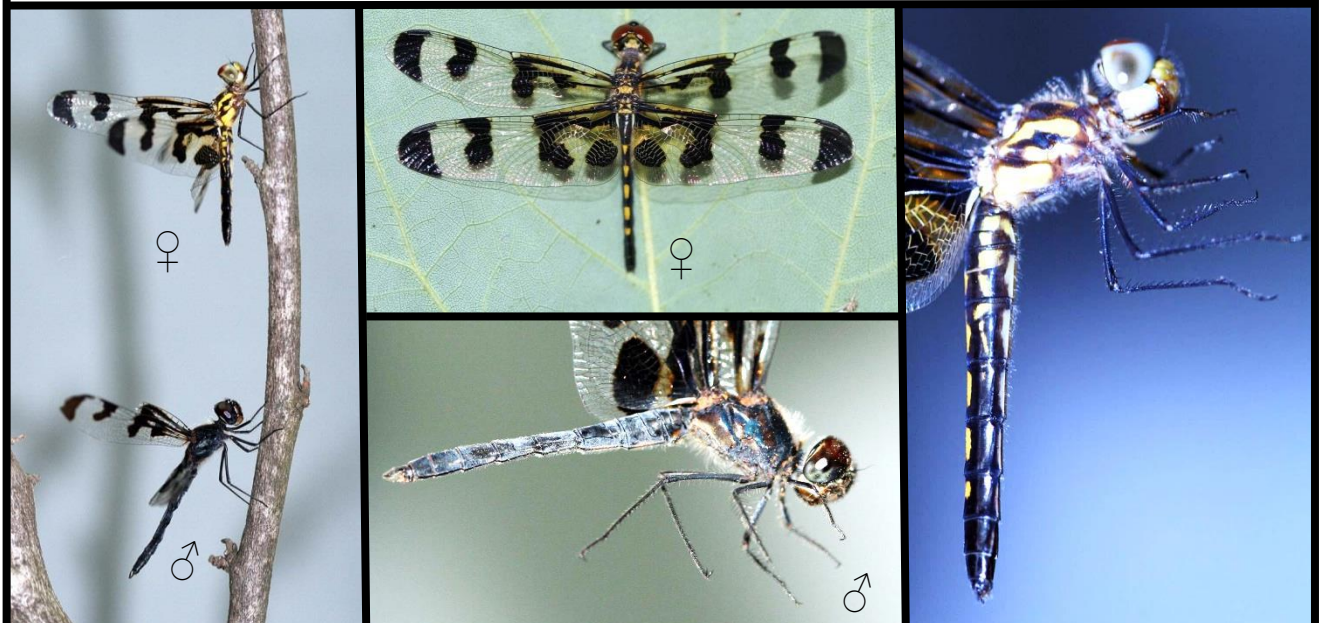

Sympetrum corruptum (Hagen)

BLUE DASHER

Pachydiplax longipennis (Burmeister)

EASTERN PONDHAWK

Erythemis simplicicollis (Say)

WIDOW SKIMMER
Libellula luctuosa Burmeister

COMMON WHITETAIL
Plathemis (Libellula) lydia (Drury)

TWELVE-SPOTTED SKIMMER
Libellula pulchella Drury

RED SADDLEBAGS
Tramea onusta Hagen

DOT-TAILED WHITEFACE
Leucorrhinia intacta (Hagen)

BLACK SADDLEBAGS
Tramea lacerata Hagen

PRINCE BASKETTAIL
Epitheca (Epicordulia) princeps (Hagen)

EASTERN AMBERWING
Perithemis tenera (Say)

HALLOWEEN PENNANT
Celithemis eponina (Drury)

BANDED PENNANT
Celithemis fasciata Kirby

Subfamily Libellulinae

WANDERING GLIDER *Pantala flavescens* (Fabricius)

SPOT-WINGED GLIDER *Pantala hymenaea* (Say)