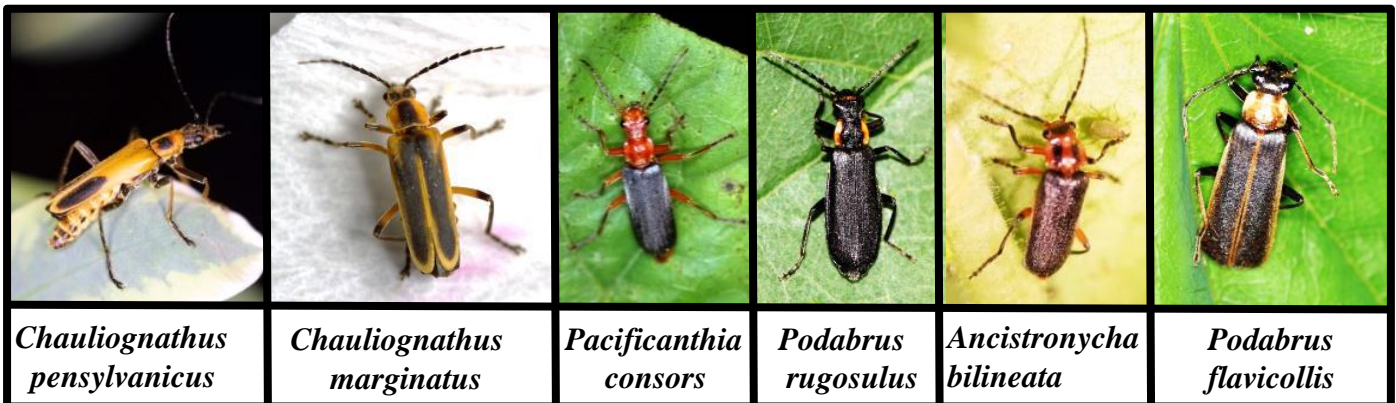

Family Heteroceridae
Varigated Mud-Loving Beetles

Neoheterocercus pallidus

Family Scirtidae
Marsh Beetles

Elodes sp. larva

Family Hydrophilidae
Water Scavenger Beetles

Tropisternus glaber and
Tropisternus sp. larva

Hydrochara obtusata

Berosus sp.

Family Histeridae
Hister or Clown Beetles

Platysoma lecontei with mites on
ventral side

Family Silphidae – Carrion Beetles

Silpha americana

Nicrophorus sayi

Oiceoptoma noveboracense larva

Family Staphylinidae - Rove Beetles

Family Scarabaeidae – Dung Beetles and Tumblebugs

Family Scarabaeidae – Dung Beetles and Tumblebugs (cont.)

Family Cantharidae – Soldier Beetles

Family Lucanidae

Stag Beetles

Family Lampyridae - Lightningbugs

Lampyrid larva

Family Elateridae – Click Beetles and Wireworms

Family Lycidae Net-Winged Beetles

Family Cleridae Checkered Beetles

Family Melyridae Soft-Winged Flower Beetles