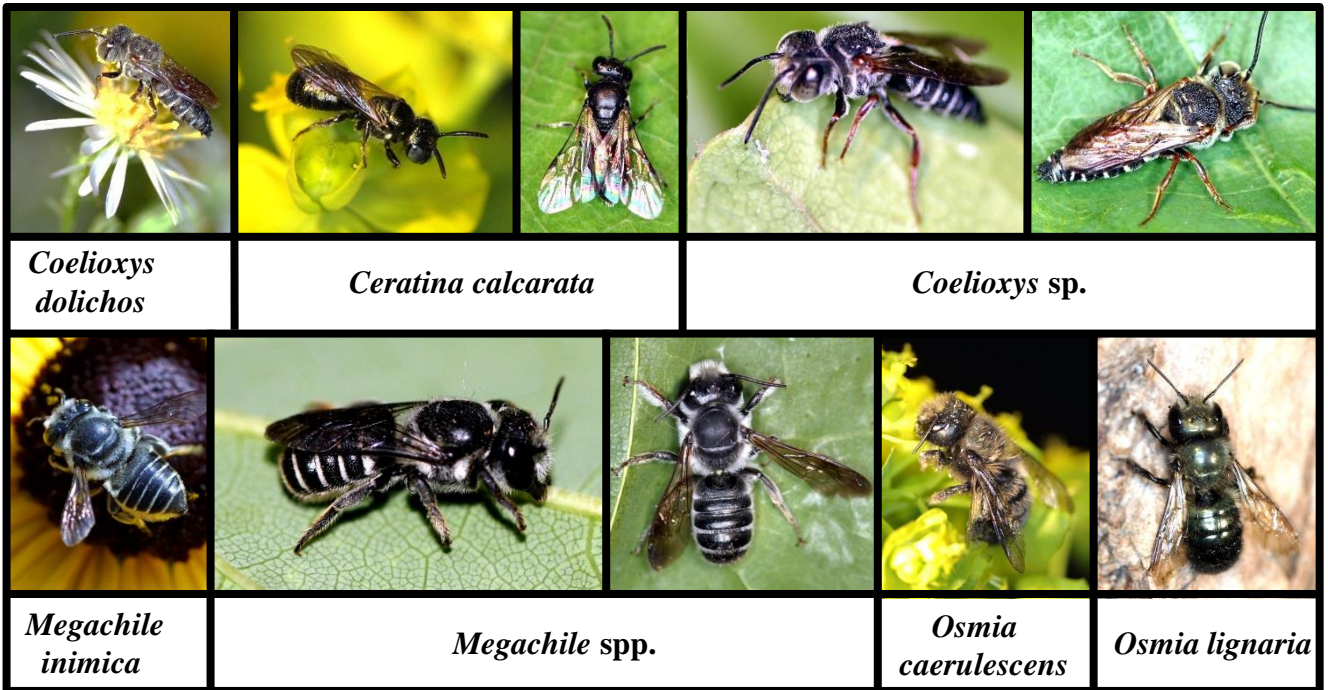

Family Megachilidae - Leaf-Cutter Bees, Mason Bees, and Relatives