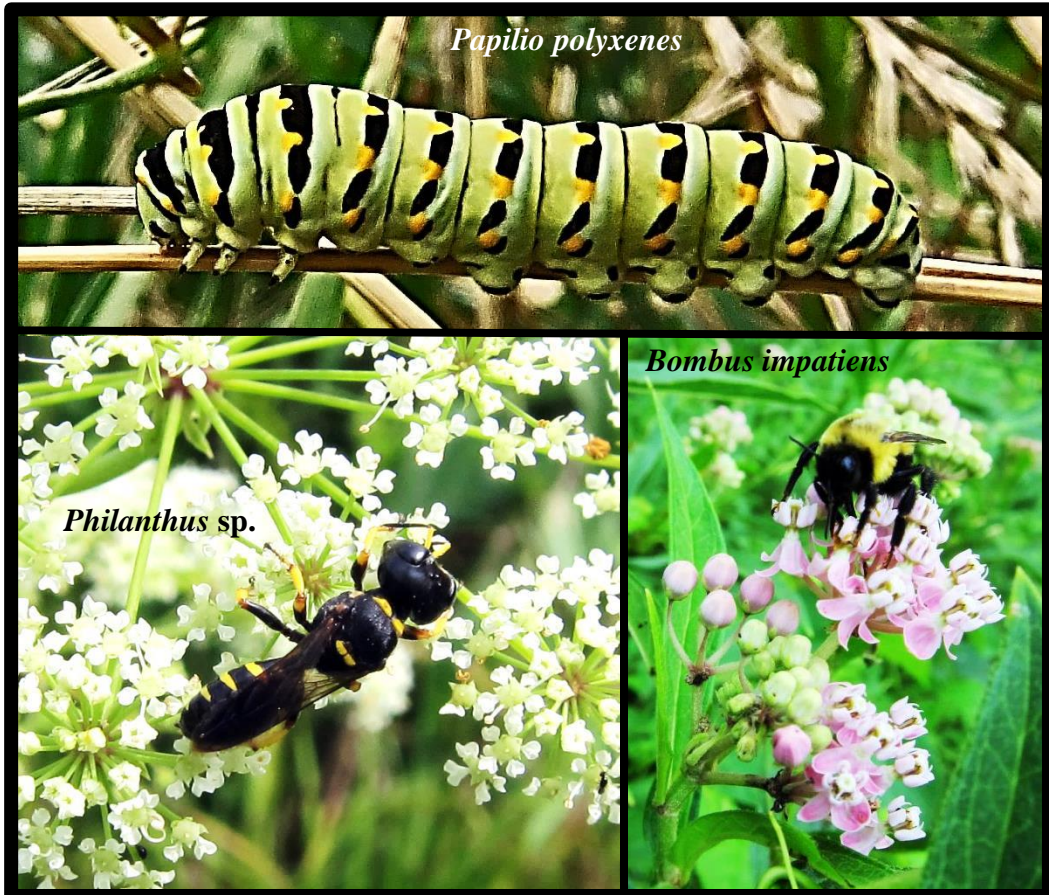

Photographic Guide to the Common Insects Observed in Madison County, IL, and Adjacent Environs including Prairies, Ponds, Streams, and Oak Hickory Climax Forest

Patrick J. Dailey, PhD

INTRODUCTION

The following photographs are of common insects associated with local prairies and ponds of Madison County, Illinois. All photographs are of insects found in local habitats. In particular, the Heartland Prairie in Alton, IL, The Nature Institute Sanctuary and Preserve in Godfrey, IL, Lewis and Clark Community College campus, also in Godfrey, and the Riverlands Migratory Bird Sanctuary in West Alton, MO, were major sites for photographing the images included in this guide. Although many insects appear in the spring, there are those that appear only during late summer and fall along with numerous species of Goldenrod and Aster that bloom during that period. This guide will cover the more common insect orders found locally and although it presents a good representation of local species it does not represent all species occurring in the varied habitats found in the study area. For those individuals interested in more natural history information on the species included here, there are numerous resources available including field guides and internet sites, especially USDA websites and those supported by state departments of agriculture and natural history and state universities and colleges with programs in entomology, insect pest control, agriculture and horticulture. Over 1,000 species are included in this guide.

Table of Contents

Page

Order Collembola – Springtails

Family Sminthuridae – Globular Springtails	1
Family Entomobryidae - Slender Springtails.....	1

Order Thysanura - Silverfish and Firebrats

Family Lepismatidae – Silver fish and Firebrats.....	2
--	---