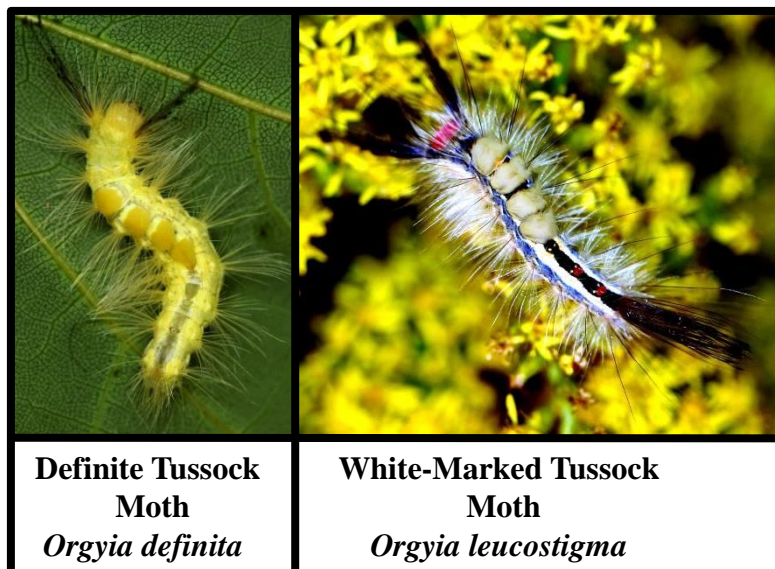

<p>Common Tan Wave <i>Pleuroprucha insularia</i></p>	<p>Crocus Geometer <i>Xanthotype urticaria</i></p>	<p>False Crocus Geometer <i>Xanthotype urticaria</i></p>	<p>Juniper Twig Geometer <i>Patalene olyzonaria</i></p>
---	---	---	--

Large Lace Border Moth , *Copula limboundata*, showing variants

<p>One-Spotted Variant Moth <i>Hypagyrtis unipunctata</i></p>	<p>Yellow-headed Looper <i>Lambdina pellucidaria</i></p>	<p>Large Maple Spanworm <i>Prochoerodes lineola</i></p>
--	---	--

Large Purplish Gray , *Iridopsis vellivolata*, showing variants

Family Geometridae – Carpets, Pugs, Infants, Waves, and Typical Geometers

Family Lymantriidae – Tussock Moths

Family Noctuidae – Baileyas, Nycteolas, Loopers, Glyphs, Hieroglyphic Moths, Bird-Dropping Moths, Daggers/Sallows, Hooded Qwlets, Wood-Nymphs/Foresters, Flower Moths, Fern Moths, and more.

Family Noctuidae – (continued)

Afflicted Dagger Moth
Acronicta afflicta

Great Oak Dagger Moth
Acronicta lobeliae

Arcigera Flower Moth
Shinia arcigera

Bristly Cutworm Moth
Lacinipolia renigera

Bicolored Wood Grain Moth
Morrisonia evicta