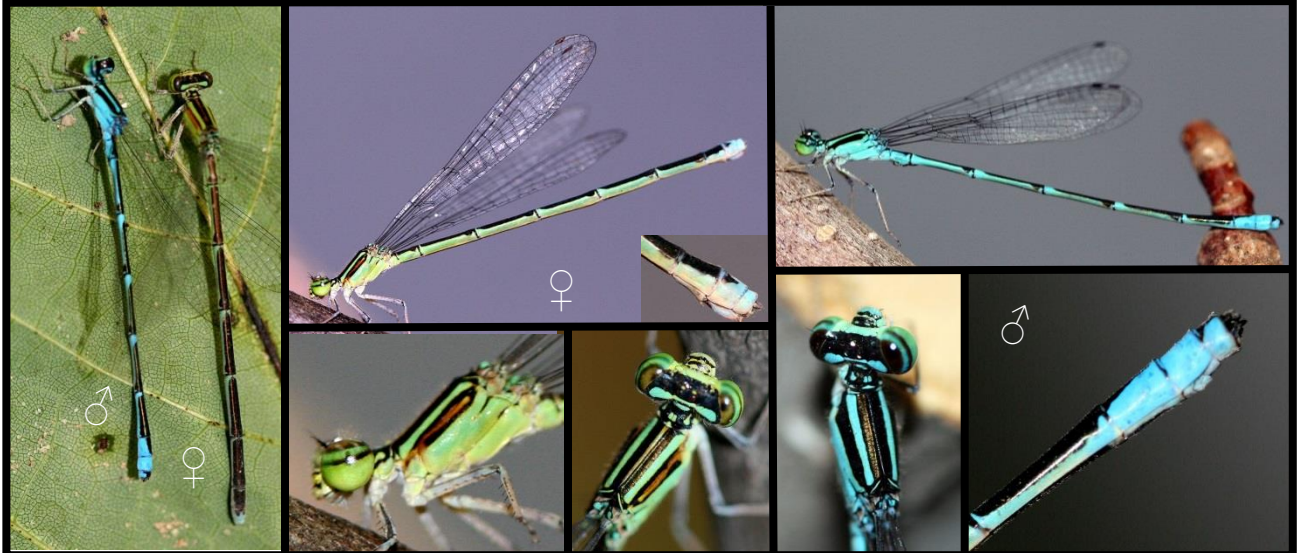

EASTERN AMBERWING
Perithemis tenera (Say)

HALLOWEEN PENNANT
Celithemis eponina (Drury)

BANDED PENNANT
Celithemis fasciata Kirby

Subfamily Libellulinae

WANDERING GLIDER *Pantala flavescens* (Fabricius)

SPOT-WINGED GLIDER *Pantala hymenaea* (Say)

BLUE-FRONTED DANCER
Argia apicalis (Say)

VIOLET DANCER
Argia fumipennis violacea (Burmeister)

POWDERED DANCER
Argia moesta (Hagen)

BLUE-TIPPED DANCER
Argia tibialis (Rambur)

DOUBLE-STRIPPED BLUET
Enallagma basidens Calvert

FAMILIAR BLUET
Enallagma civile (Hagen)

STREAM BLUET
Enallagma exsulans (Hagen)

ORANGE BLUET
Enallagma signatum (Hagen)

SLENDER BLUET
Enallagma traviatum Selys

FRAGILE FORKTAIL
Ischnura posita (Hagen)

EASTERN FORKTAIL
Ischnura verticalis (Say)

Damselfly Nymphs

Dancer damselfly nymph, *Argia* sp.

***Calopteryx maculata* nymph and adults, Family Calopterygidae.**

Narrow-winged damselfly nymph, *Enallagma basidens*, Family Coenagrionidae.

Dragonfly Nymphs