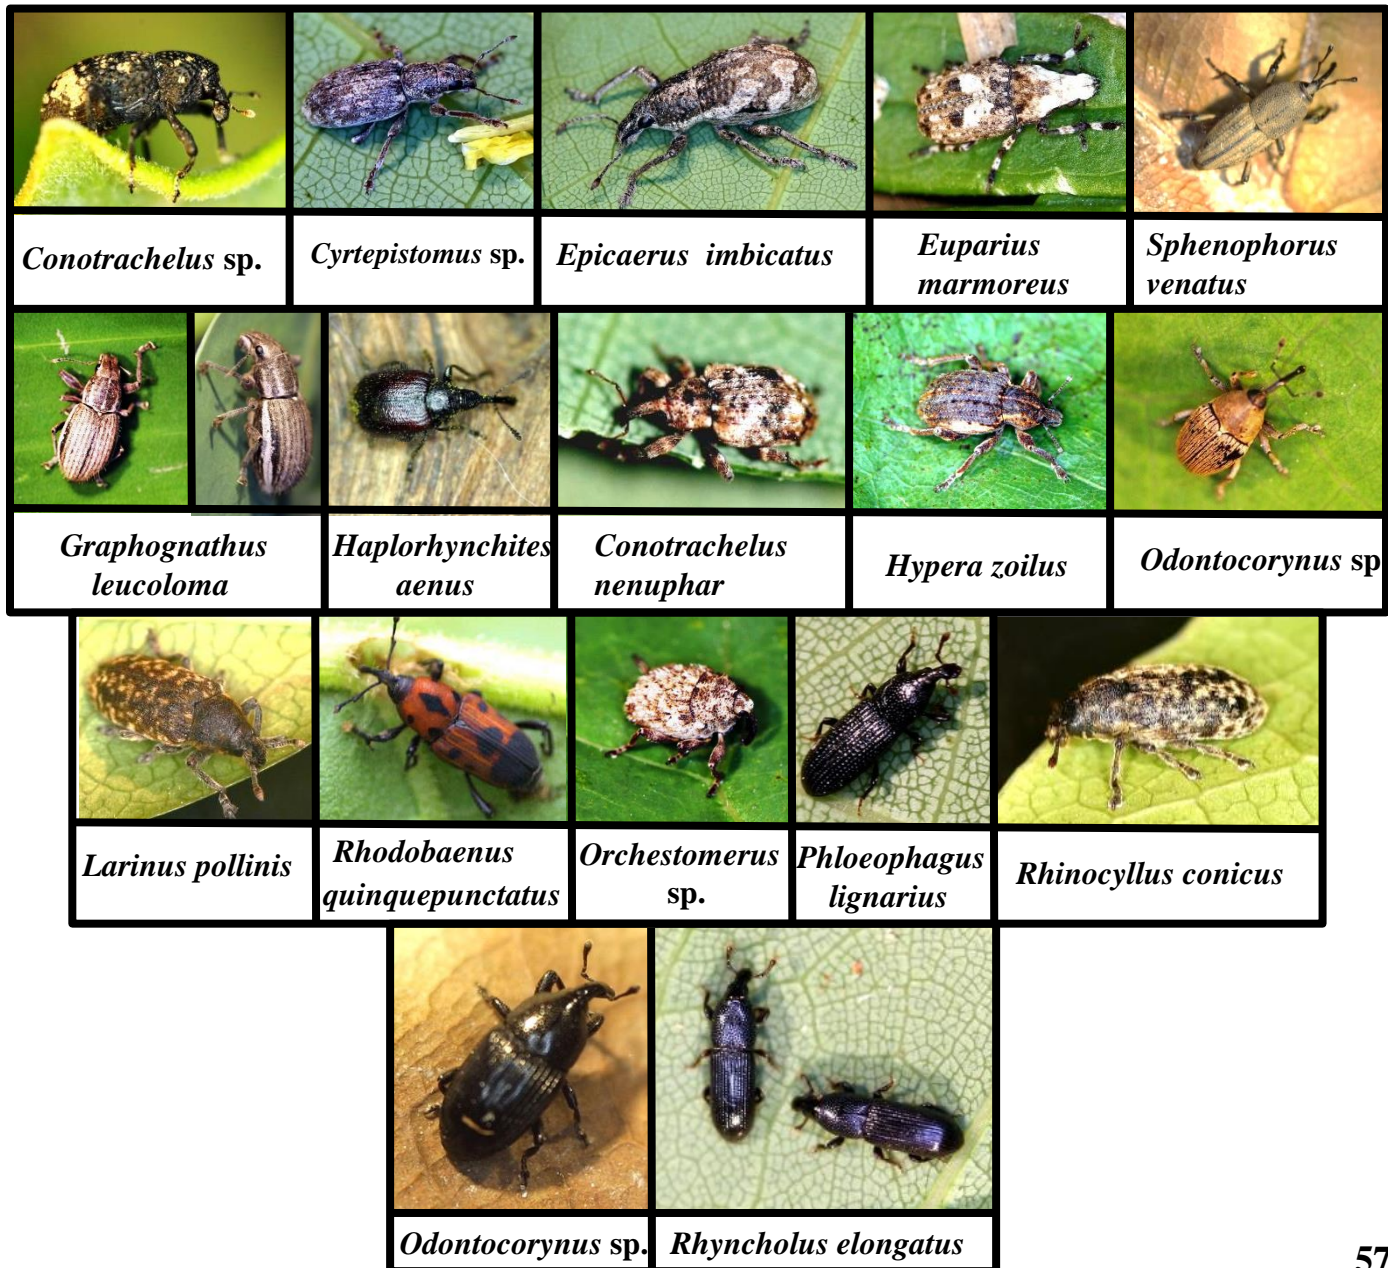

Tetraopes tetrophthalmus

Tetraopes femoratus

Liopinus alpha

Plectrodera scalator

Megacyllene robiniae

Micranoplum sp.

Neoclytus acuminatus

Oberea pruinosa

Oncideres cingulata

Family Cerambycidae Long-Horned Beetles (continued)

Family Curculionidae - Weevils

**Family Bruchidae
Bean Beetles**

Gibbobruchus mimus

Family Chrysomelidae – Leaf Beetles

Altica sp.

Anomoea laticlavia