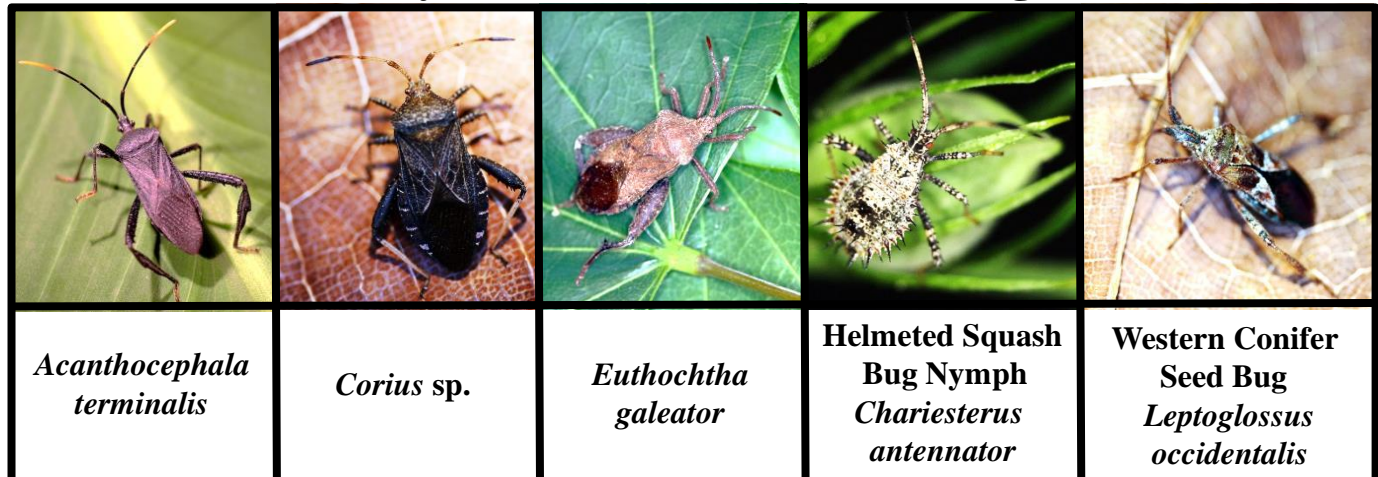

Family Pentatomidae – Stink Bugs

Subfamily - Pentatominae

Two predatory Pentatomid stink bugs attacking and consuming a monarch caterpillar (*Danaus plexxipus*).

Family Thyreocoridae – Negro Bugs

Corimelaena pulicaria

Family Cydnidae – Burrower Bugs

Family Reduviidae – Assassin Bugs and Thread-Legged Bugs

Family Phymatidae – Ambush Bugs

Family Nabidae – Damsel Bugs

Family Tingidae – Lace Bugs

Family Aradidae – Flat Bugs

Family Lygaeidae – Seed Bugs

Family Geocoridae Big-Eyed Bugs

Family Rhyparochromidae

Family Berytidae – Stilt Bugs

Family Rhopalidae – Scentless Plant Bugs

Family Coreidae – Leaf-Footed Bugs

Family Miridae – Plant Bugs

Adelphocoris lineolatus

Coccobaphens frontifer

Lygus lineolaris

Miris dolabratus

Neurocolpus nubilus

Prepops insitivus

Family Alydidae – Broad-Headed Bugs

Alydus eurinus