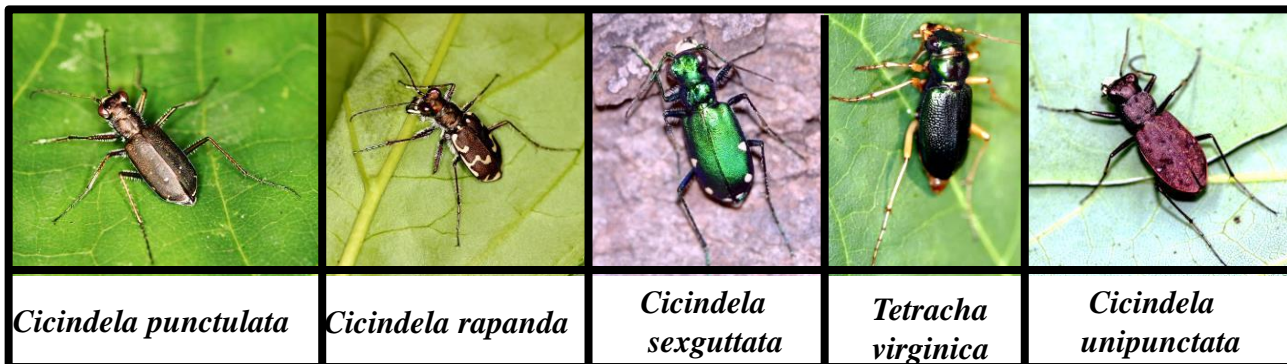

Dicaelus
dilatatus

Galeritula
junus

Harpalus sp.

Lenbia grandis

Tetragonoderus
fasciatus

Bembidion sp.

Elaphrus
spp.

Panagaeus
fasciatus

Pasimachus sp.

Calosoma scrutator

Various shore beetles
(*Bembidion* sp. ?)

Omophron
tesselatum

Omophron
americanus

Bembidion
inaequale

Family Cicindelidae – Tiger Beetles

Family Rhysodidae Wrinkled Bark Beetles

Family Dytiscidae Predaceous Water Beetles

Family Halipidae Crawling Water Beetles

Family Gyrinidae - Whirligig Beetles

Family Elmidae - Riffle Beetles

Family Dryopidae
Long-Toed Water Beetles

Helichus fastigiatus