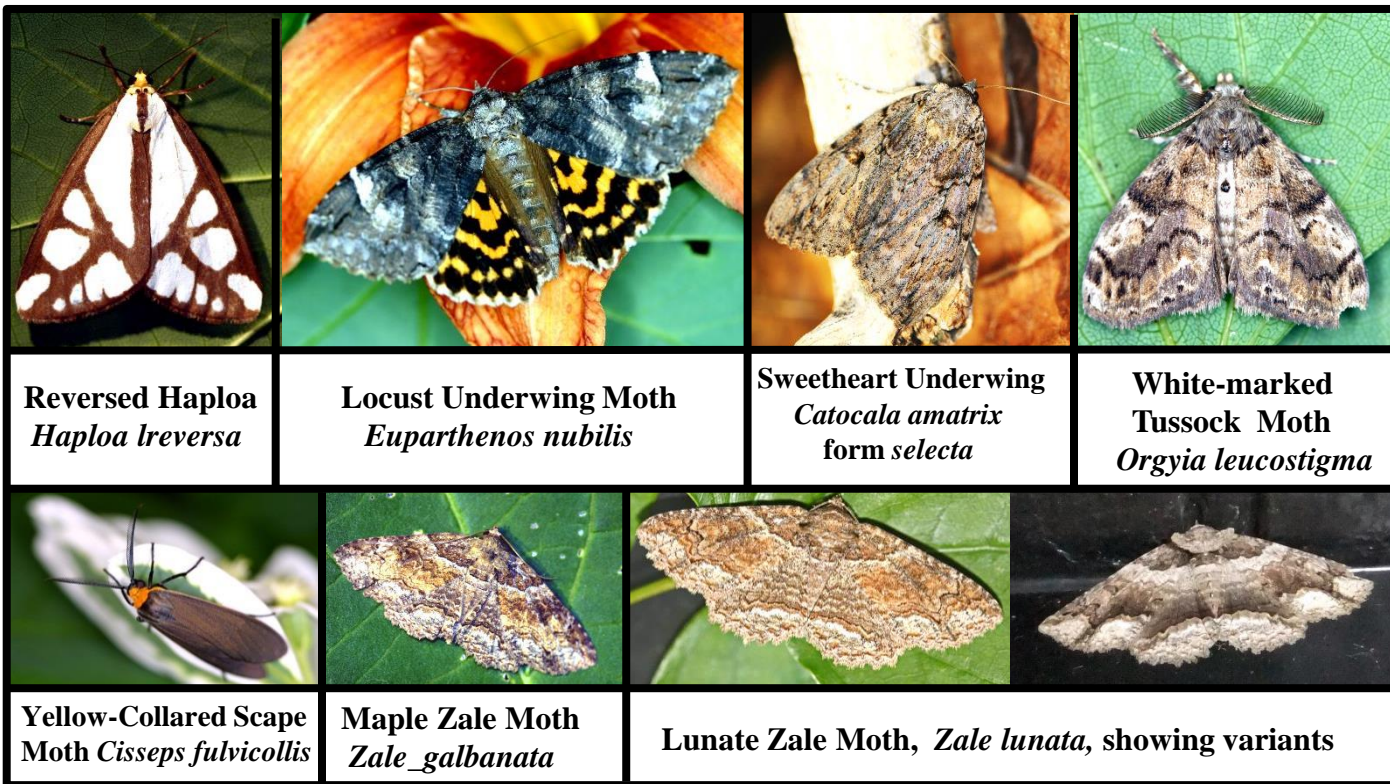

Garden Webworm
Achyra rantalis

Lucerne Moth
Nomophila nearctica

Grass-Veneer Moth
Parapediasia sp.

Spotted Beet
Worm Moth
*Hymenia
perspectalis*

Family Drepanidae – Hook-Tips and Thyatirid Moths

Rose Hook-Tip Moth
Oreta rosea

Family Elachistidae – Grassminer Moths

Clemens Agonopterix
Moth, *Agonopterix
clemensella*

Family Erebididae – Tussock Moths, Tiger Moths, Litter Moths, Snouts, Owlets, Underwings, and Looper Moths

<p>Iliia Underwing <i>Catocala ilia</i></p>	<p>Blackwitch , <i>Ascalapha odorata</i></p>	<p>Penitent Underwing <i>Catocala piatrix</i></p>	<p>Delicate Cycnia <i>Cycnia tenera</i></p>	
<p>Faint Spotted Palthis <i>Palthis asopialis</i></p>	<p>Forage Looper <i>Caenurgina erechtea</i></p>	<p>Four spotted fungus moth, <i>Metalectra quadrisignata</i></p>	<p>Hazel Zale Moth <i>Zale phaeocapna</i></p>	
<p>Green Cloverworm, <i>Hypena scabra</i>, showing variants</p>				<p>Dead Wood Borer Caterpillar <i>Scolecocampa liburna</i></p>

Family Erebidae – Tussock Moths, Tiger Moths, Litter Moths, Snouts, Owlets, Underwings, and Looper Moths

Family Gelechiidae – Twirler Moths

Family Geometridae – Carpets, Pugs, Infants, Waves, and Typical Geometers