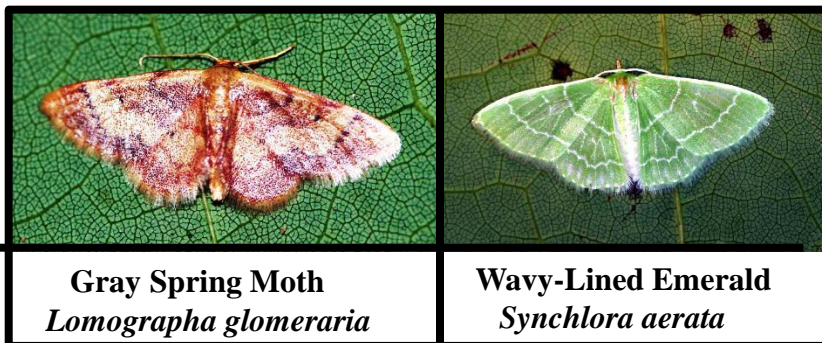

Large Lace Border Moth , *Copula limboundata*, showing variants

<p>One-Spotted Variant Moth <i>Hypagyrtis unipunctata</i></p>	<p>Yellow-headed Looper <i>Lambdina pellucidaria</i></p>	<p>Large Maple Spanworm <i>Prochoerodes lineola</i></p>
--	---	--

Large Purplish Gray , *Iridopsis vellivolata*, showing variants

Family Geometridae – Carpets, Pugs, Infants, Waves, and Typical Geometers

Family Lymantriidae – Tussock Moths

Family Noctuidae – Baileyas, Nycteolas, Loopers, Glyphs, Hieroglyphic Moths, Bird-Dropping Moths, Daggers/Sallows, Hooded Qwlets, Wood-Nymphs/Foresters, Flower Moths, Fern Moths, and more.