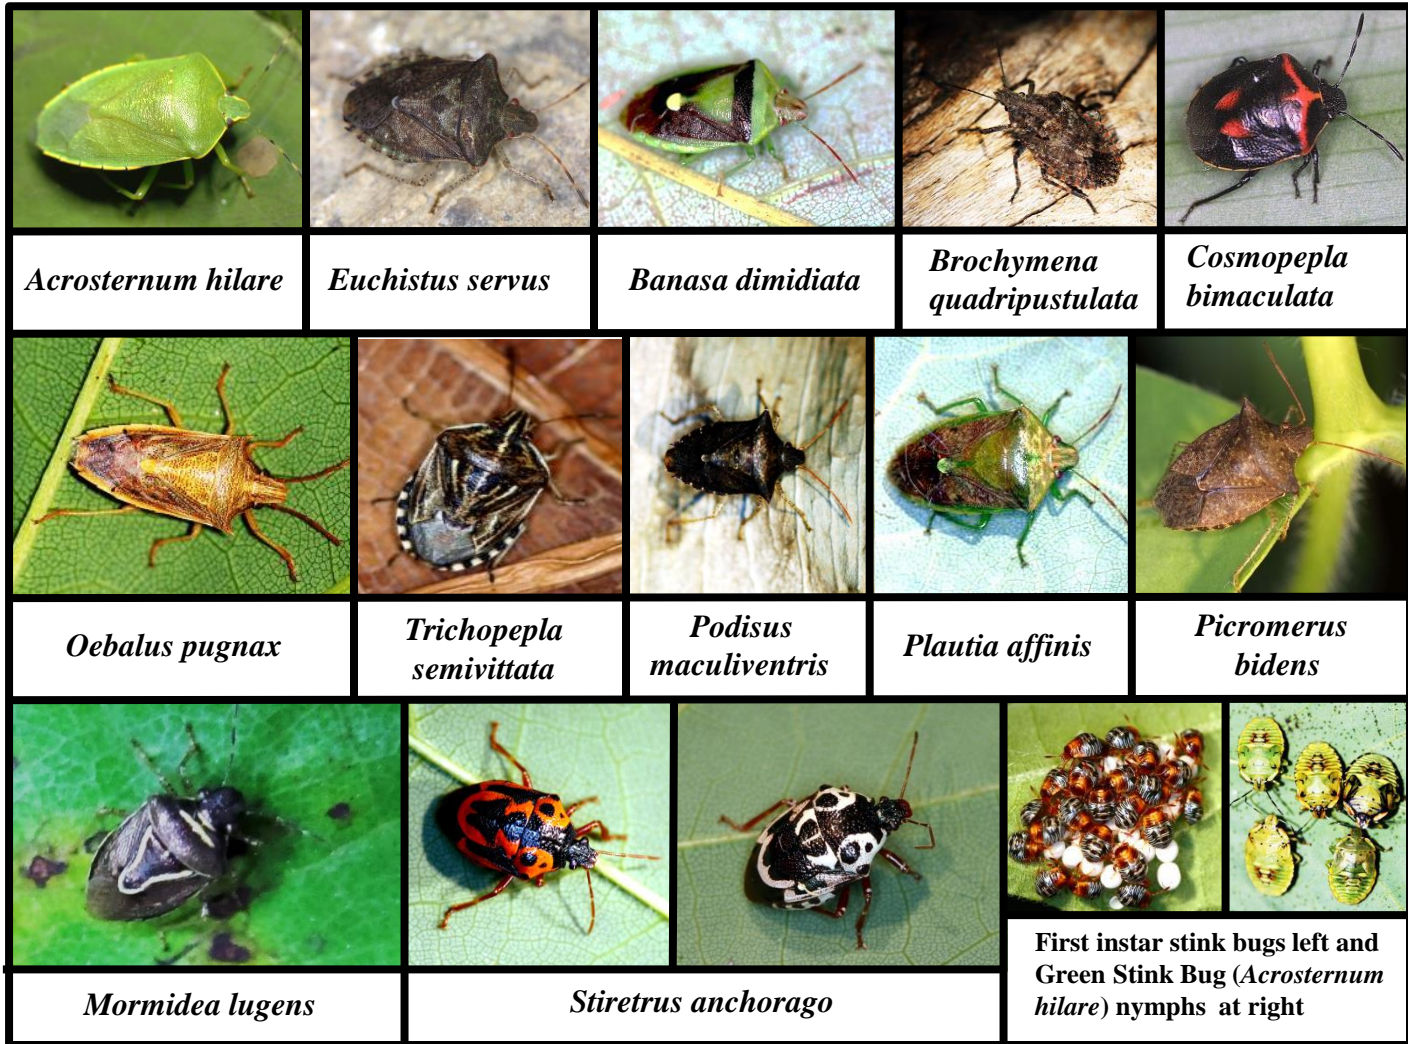

Autumn Yellow-Winged Grasshopper
Arphia xanthoptera

Northern
Green-Striped Grasshopper,
Chortophaga viridifasciata,
showing color variations
(5 images, center and left)

Family Tetrigidae – Pygmy Grasshoppers or Grouse Locusts

Black-Sided Grouse locust, *Tettigidea lateralis*

Ornate Pygmy Grasshopper - *Tetrix ornata*

Tetrix arenosa

Tetrix arenosa-angusta

Tettigidea armata

Tetrix subulata

Hooded Grouse Locust, *Paratettix cucullatus*, showing variation in shape and color

Family Tridactylidae – Pygmy Mole Crickets

Minute Pigmy Mole cricket, *Ellipes minutus*

Pselliopus cinctus

Order Hemiptera – True Bugs and Other Hemipteroids

Suborder Heteroptera – Overlapping Winged Bugs

Family Pentatomidae – Stink Bugs

Subfamily - Pentatominae

Two predatory Pentatomid stink bugs attacking and consuming a monarch caterpillar (*Danaus plexxipus*).

Family Thyreocoridae – Negro Bugs

Corimelaena pulicaria