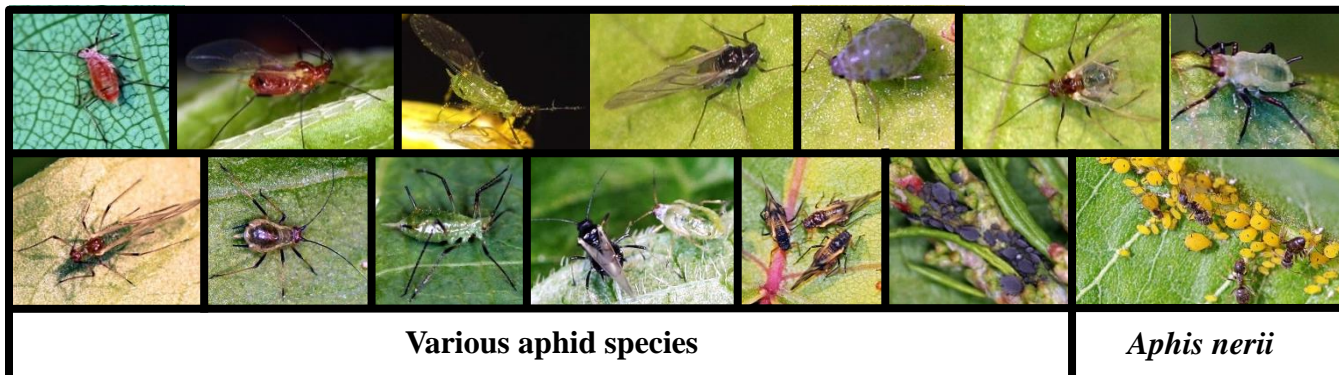

Various unidentified heteroptera nymphs, many of which vary considerably from adult forms.

Acanalonia bivittata

Suborder Auchenorrhyncha – Homoptera

Superfamily Cicadoidea

Family Cicadidae - Cicadas

Family Cicadellidae - Leafhoppers

Family Cicadellidae – Leafhoppers (continued)

Family Cercopidae - Spittlebugs

Family Membracidae - Treehoppers

Family Issidae (Acanaloniidae) – Vine and Shrub Planthoppers

Family Flatidae – Wedge-Shaped Planthoppers

Anormenis chloris

Metcalfa pruinosa

Family Dictyopharidae Long-Snouted Planthoppers

Dictyophara sp.

Family Delphacidae

Liburniella ornata

Family Mindaridae

Paraprociophilus sp.

Family Cixiidae Broad Flattened Planthoppers

Oecleus sp.

Family Aphididae – Common Aphids or Plant Lice

Various aphid species

Aphis nerii

Various Unidentified Homoptera Nymphs

Order Trichoptera - Caddisflies