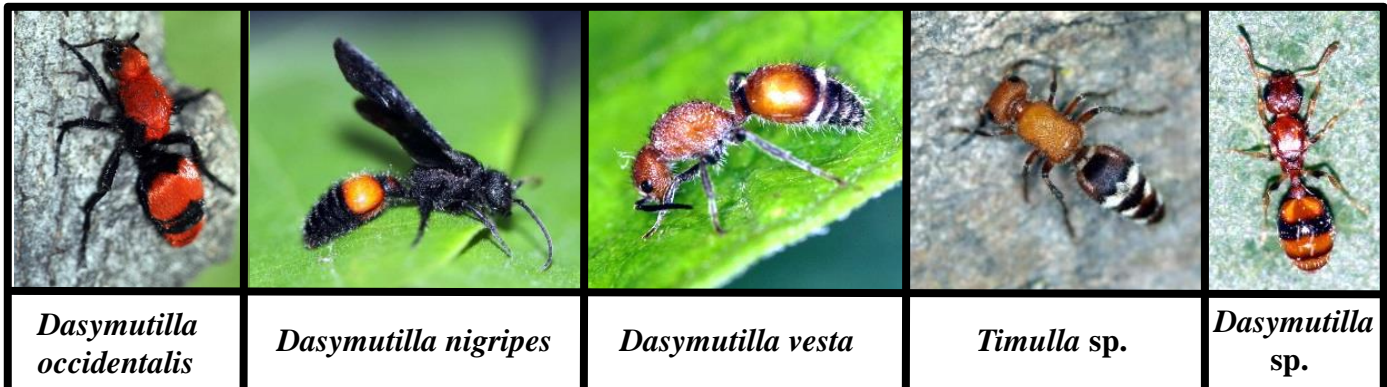

Family Halictidae - Sweat Bees and Relatives

Agapostemon virescens

Lasioglossum spp.

Agapostemon sp.

Family Halictidae - Sweat Bees and Relatives

Family Ichneumonidae – Ichneumonid Wasps

**Family Leucospidae
Parasitic Wasps**

Leucospis affinis

**Family Siricidae
Horntails**

Tremex columba

Family Megachilidae - Leaf-Cutter Bees, Mason Bees, and Relatives

Family Mutillidae – Velvet Ants

Family Thynnidae
Thynnid Wasps

Myzinum quinquecinctum