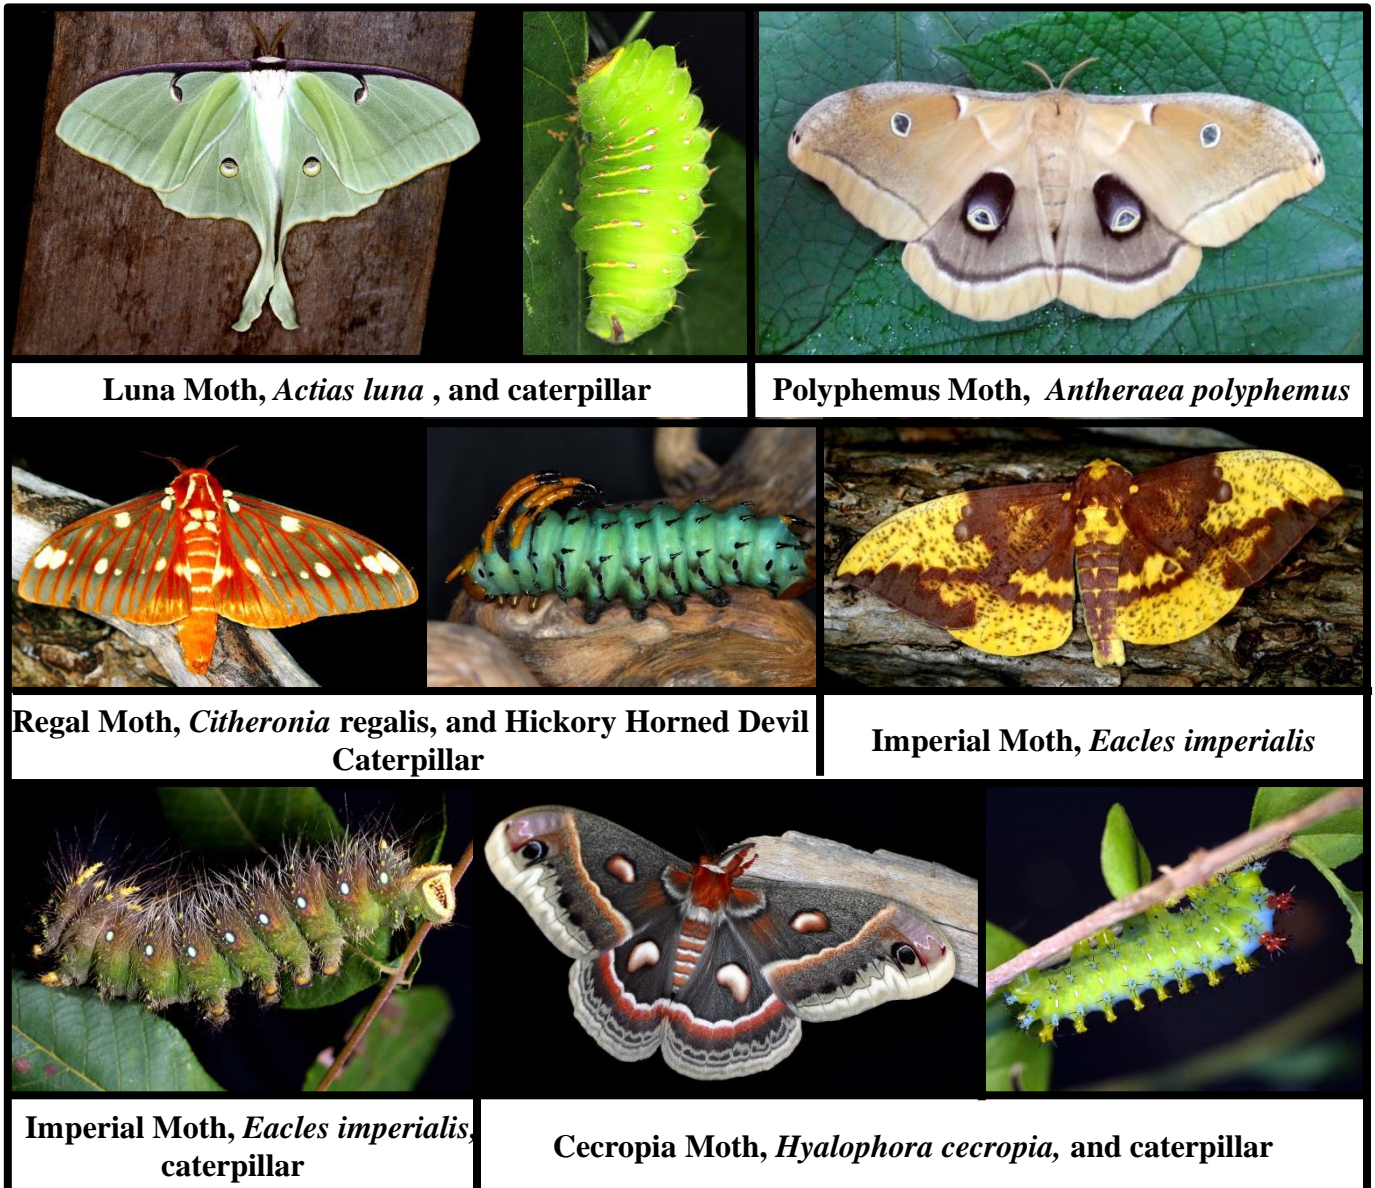

Eight-Spotted Forrester Moth caterpillar,
Alypia octomaculata

Zebra Moth caterpillar
Melanchra picta

Family Notodontidae - Prominents

			
Contracted Datana caterpillar <i>Datana contracta</i>	Unidentified Notodontid caterpillar	Checkered-Fringe Pominent caterpillar <i>Schizura ipomoeae</i>	Drexels Datana Caterpillar <i>Datana drexelii</i>
			
Small Heterocampa Moth <i>Heterocampa subrotata?</i>	White-Spotted Prominent Moth, <i>Nadata gibbosa</i>	White Furcula Moth <i>Furcula borealis</i>	Walnut Caterpillar Moth, <i>Datana integerrima</i>

Family Saturniidae
Royal Silkworm Moths

Saturniid (Ceratocampinae) genus *Syssphinx*? (left) and Eastern Tent Caterpillar *Malacosoma americana* (right)

Family Sesiidae
Clearwing Borers

Clearwing Borer Moth, *Synanthedon* sp.