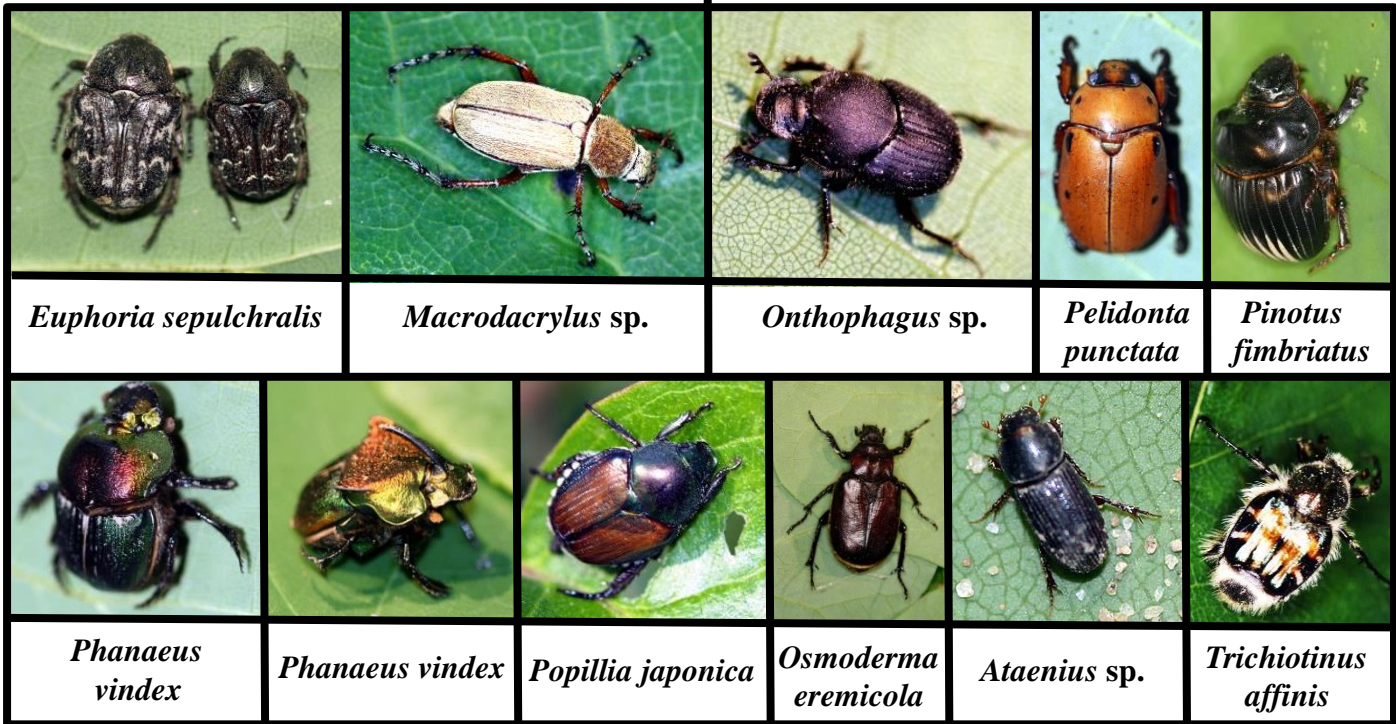

Family Dytiscidae Predaceous Water Beetles

Family Halipidae Crawling Water Beetles

Family Gyrinidae - Whirligig Beetles

Family Elmidae - Riffle Beetles

Family Dryopidae
Long-Toed Water Beetles

Helichus fastigiatus

Family Heteroceridae
Varigated Mud-Loving Beetles

Neoheterocercus pallidus

Family Scirtidae
Marsh Beetles

Elodes sp. larva

Family Hydrophilidae
Water Scavenger Beetles

Tropisternus glaber and
Tropisternus sp. larva

Hydrochara obtusata

Berosus sp.

Family Histeridae
Hister or Clown Beetles

Platysoma lecontei with mites on
ventral side

Family Silphidae – Carrion Beetles

Silpha americana

Nicrophorus sayi

Oiceoptoma noveboracense larva

Family Staphylinidae - Rove Beetles

Family Scarabaeidae – Dung Beetles and Tumblebugs

Family Scarabaeidae – Dung Beetles and Tumblebugs (cont.)

Family Cantharidae – Soldier Beetles

Family Lucanidae

Stag Beetles