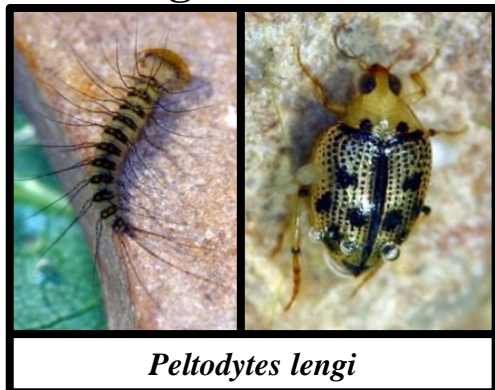

Dicaelus
dilatatus

Galeritula
junus

Harpalus sp.

Lenbia grandis

Tetragonoderus
fasciatus

Bembidion sp.

Elaphrus
spp.

Panagaeus
fasciatus

Pasimachus sp.

Calosoma scrutator

Various shore beetles
(*Bembidion* sp. ?)

Omophron
tesselatum

Omophron
americanus

Bembidion
inaequale

Family Cicindelidae – Tiger Beetles

Family Rhysodidae Wrinkled Bark Beetles

Family Dytiscidae Predaceous Water Beetles

Family Halipidae Crawling Water Beetles

Family Gyrinidae - Whirligig Beetles

Family Elmidae - Riffle Beetles

Family Dryopidae
Long-Toed Water Beetles

Helichus fastigiatus

Family Heteroceridae
Varigated Mud-Loving Beetles

Neoheterocercus pallidus

Family Scirtidae
Marsh Beetles

Elodes sp. larva

Family Hydrophilidae
Water Scavenger Beetles

Tropisternus glaber and
Tropisternus sp. larva