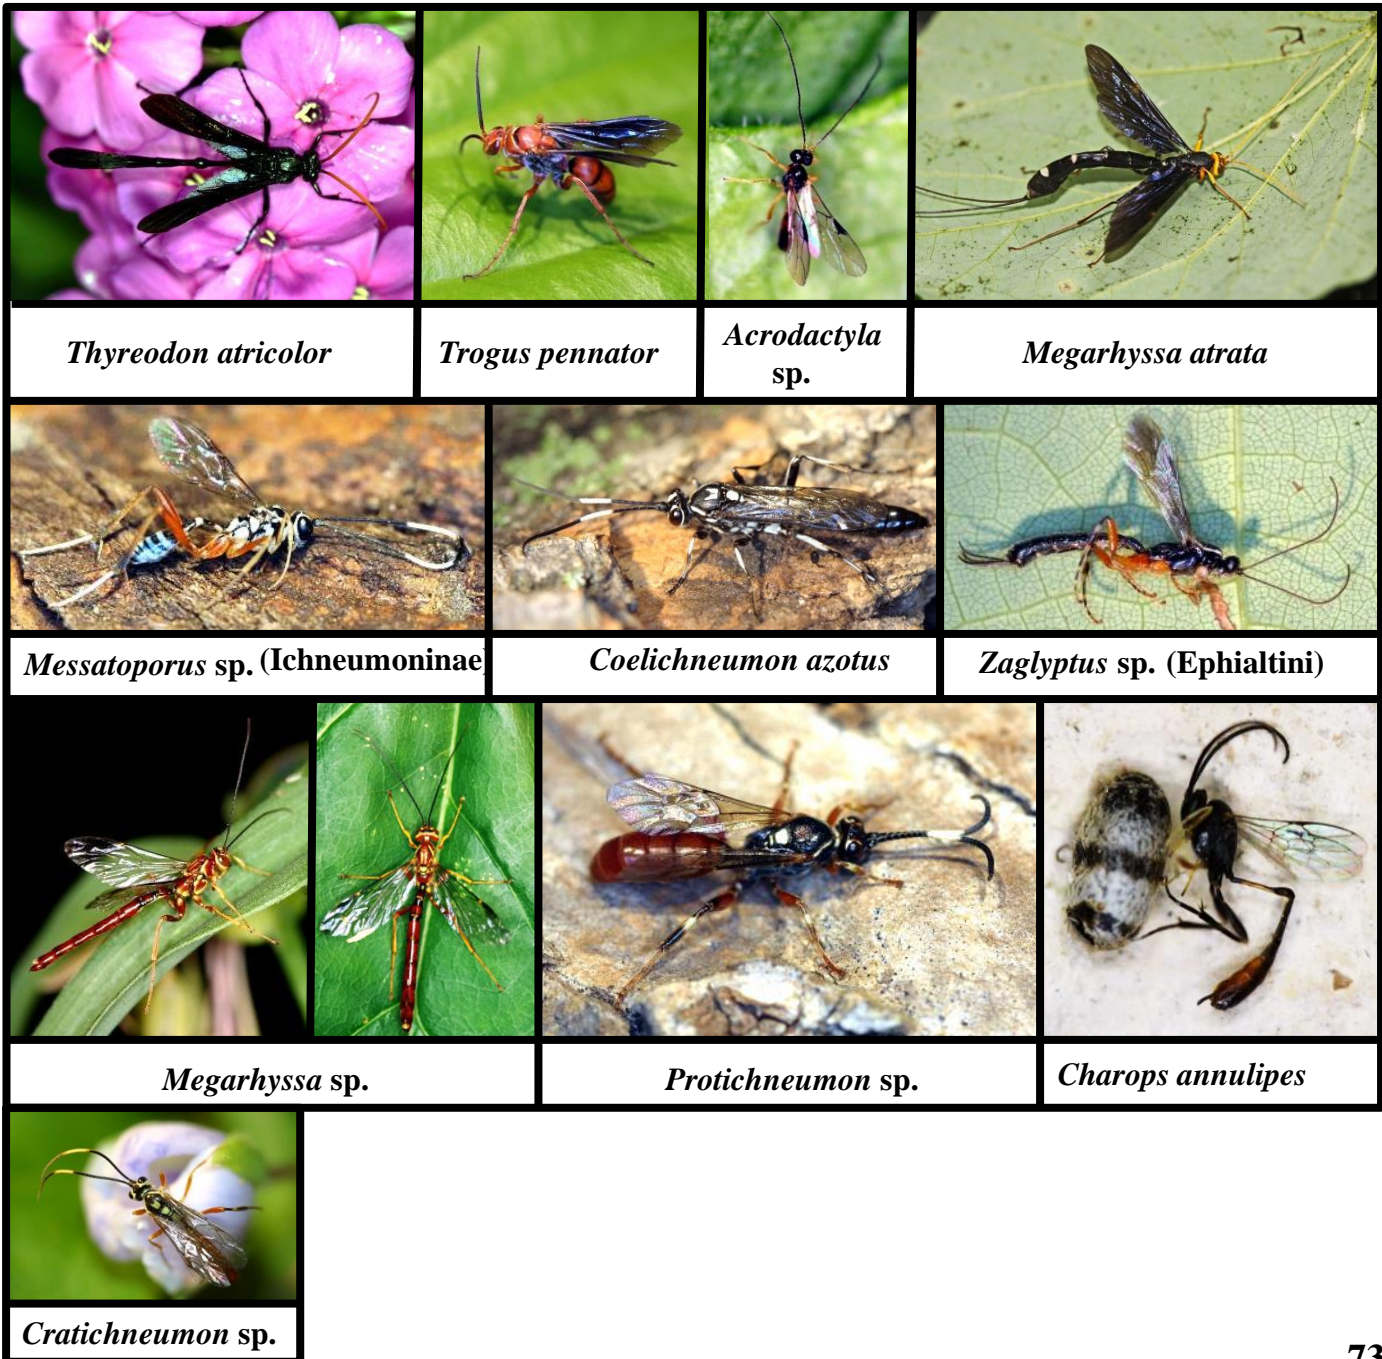

Family Halictidae - Sweat Bees and Relatives

Agapostemon virescens

Lasioglossum spp.

Agapostemon sp.

Family Halictidae - Sweat Bees and Relatives

Family Ichneumonidae – Ichneumonid Wasps

**Family Leucospidae
Parasitic Wasps**