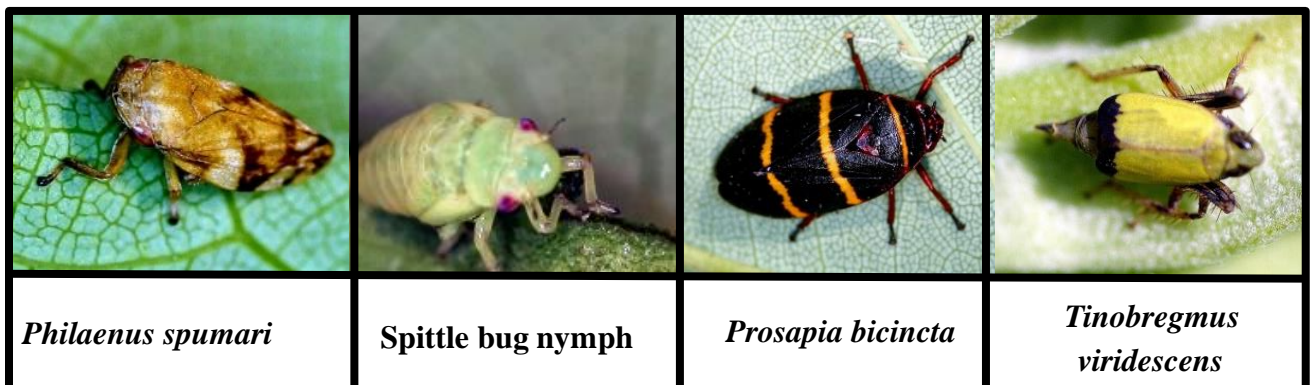

Microvelia sp.

Family Hydrometridae Water Measurers

Hydrometra martini

Family Gerridae – Water Striders

Trepobates spp.

Gerris comatus

Gerris sp.

Heteroptera Nymphs

Various unidentified heteroptera nymphs, many of which vary considerably from adult forms.

Acanalonia bivittata

Suborder Auchenorrhyncha – Homoptera

Superfamily Cicadoidea

Family Cicadidae - Cicadas

Family Cicadellidae - Leafhoppers

Family Cicadellidae – Leafhoppers (continued)

Family Cercopidae - Spittlebugs

Family Membracidae - Treehoppers

Family Issidae (Acanaloniidae) – Vine and Shrub Planthoppers

Family Flatidae – Wedge-Shaped Planthoppers