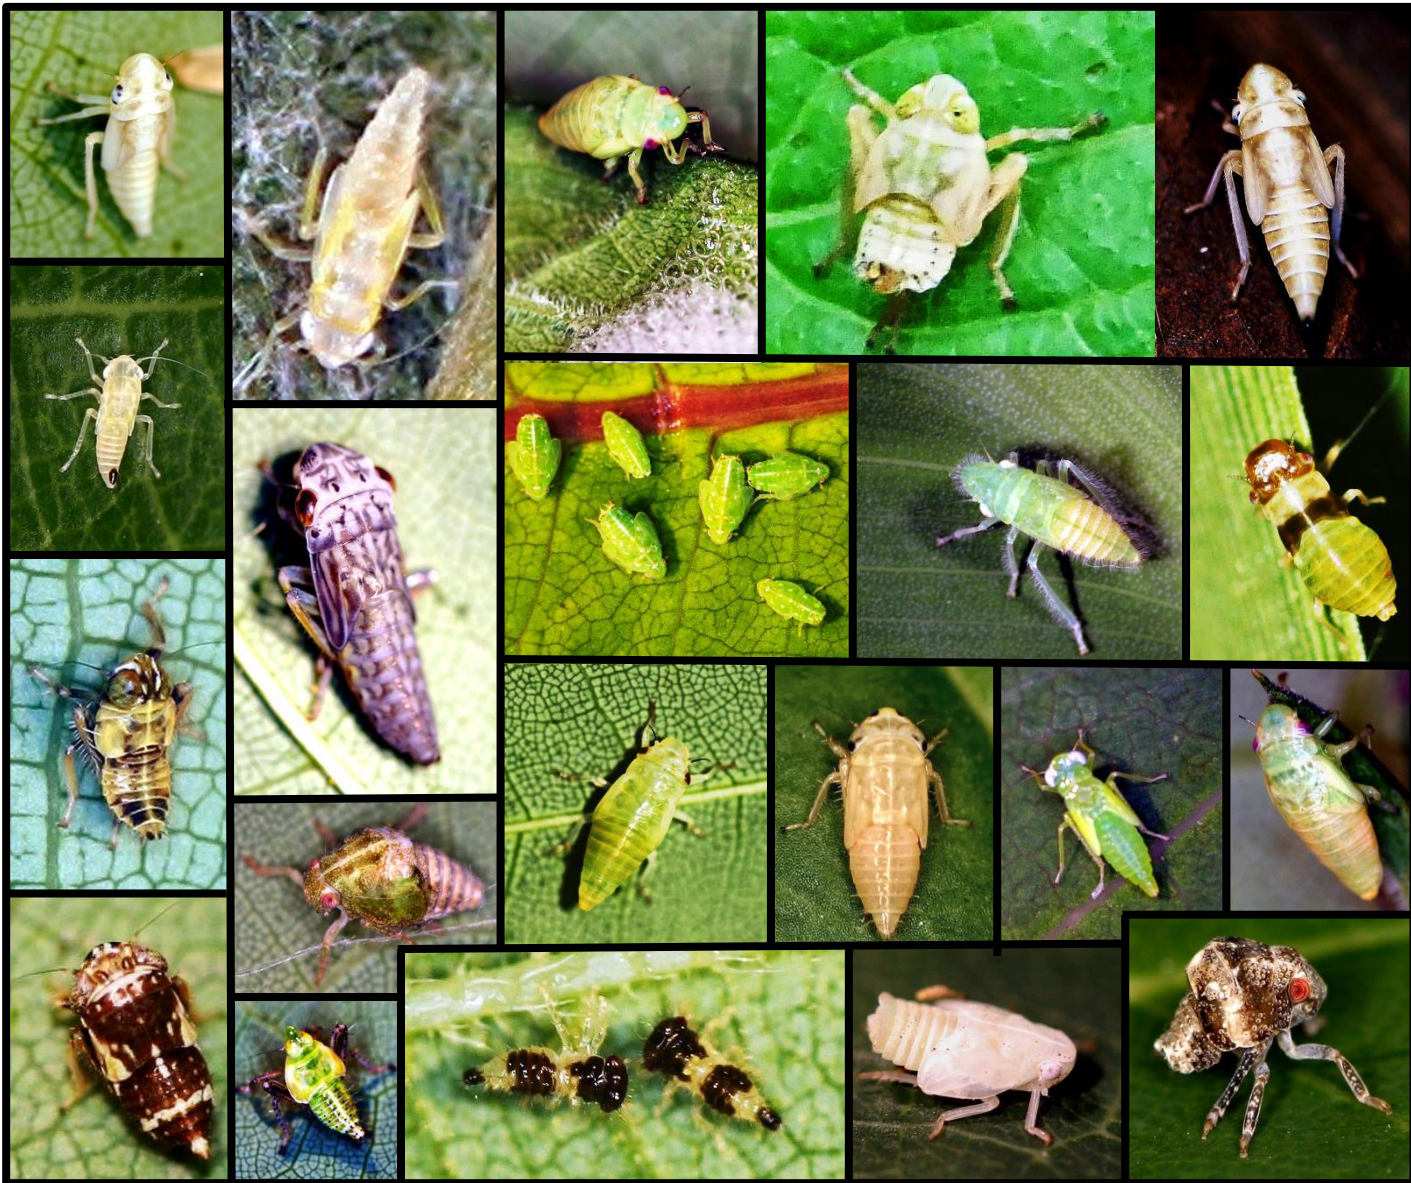

Family Cicadellidae – Leafhoppers (continued)

Family Cercopidae - Spittlebugs

Family Membracidae - Treehoppers

Family Issidae (Acanaloniidae) – Vine and Shrub Planthoppers

Family Flatidae – Wedge-Shaped Planthoppers

Family Cixiidae Broad Flattened Planthoppers

Oecleus sp.

Family Aphididae – Common Aphids or Plant Lice

Various aphid species

Aphis nerii

Various Unidentified Homoptera Nymphs

Order Trichoptera - Caddisflies

Family Myrmeleontidae Antlions

Dendroleon obsoletum

*Myrmeleon
immaculatus*
(larva)

Family Mantispidae - Mantisflies

Zeugomantispa minuta adult, pupal case, and pupa

Climaceilla brunnea

Dicromantispa sayi

Family Berothidae Beaded Lacewings