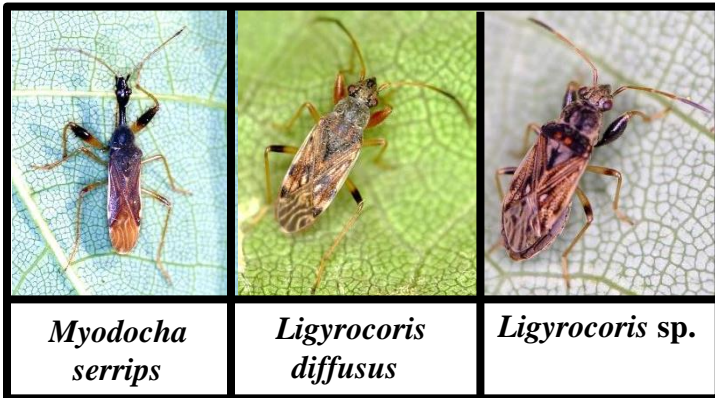

Family Pentatomidae – Stink Bugs

Subfamily - Pentatominae

Two predatory Pentatomid stink bugs attacking and consuming a monarch caterpillar (*Danaus plexxipus*).

Family Thyreocoridae – Negro Bugs

Corimelaena pulicaria

Family Cydnidae – Burrower Bugs

Family Reduviidae – Assassin Bugs and Thread-Legged Bugs

Family Phymatidae – Ambush Bugs

Family Nabidae – Damsel Bugs

Family Tingidae – Lace Bugs

Family Aradidae – Flat Bugs

Family Lygaeidae – Seed Bugs

Family Geocoridae Big-Eyed Bugs

Family Rhyparochromidae

Family Berytidae – Stilt Bugs

Family Rhopalidae – Scentless Plant Bugs

Family Coreidae – Leaf-Footed Bugs

Family Miridae – Plant Bugs

Adelphocoris lineolatus

Coccobaphens frontifer

Lygus lineolaris

Miris dolabratus

Neurocolpus nubilus

Prepops insitivus

Family Alydidae – Broad-Headed Bugs

Alydus eurinus