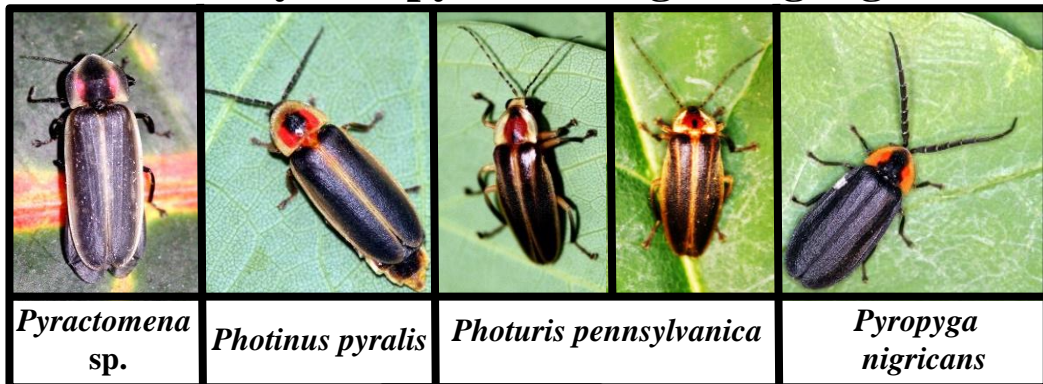

Hydrochara obtusata

Berosus sp.

Family Histeridae
Hister or Clown Beetles

Platysoma lecontei with mites on
ventral side

Family Silphidae – Carrion Beetles

Silpha americana

Nicrophorus sayi

Oiceoptoma noveboracense larva

Family Staphylinidae - Rove Beetles

Family Scarabaeidae – Dung Beetles and Tumblebugs

Family Scarabaeidae – Dung Beetles and Tumblebugs (cont.)

Family Cantharidae – Soldier Beetles

Family Lucanidae

Stag Beetles

Family Lampyridae - Lightningbugs

Lampyrid larva

Family Elateridae – Click Beetles and Wireworms

Family Lycidae Net-Winged Beetles

Family Cleridae Checkered Beetles

Family Melyridae Soft-Winged Flower Beetles