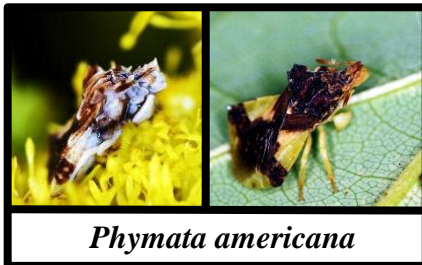

Black-Sided Grouse locust, *Tettigidea lateralis*

Ornate Pygmy Grasshopper - *Tetrix ornata*

Tetrix arenosa

Tetrix arenosa-angusta

Tettigidea armata

Tetrix subulata

Hooded Grouse Locust, *Paratettix cucullatus*, showing variation in shape and color

Family Tridactylidae – Pygmy Mole Crickets

Minute Pigmy Mole cricket, *Ellipes minutus*

Pselliopus cinctus

Order Hemiptera – True Bugs and Other Hemipteroids

Suborder Heteroptera – Overlapping Winged Bugs

Family Pentatomidae – Stink Bugs

Subfamily - Pentatominae

Two predatory Pentatomid stink bugs attacking and consuming a monarch caterpillar (*Danaus plexxipus*).

Family Thyreocoridae – Negro Bugs

Corimelaena pulicaria

Family Cydnidae – Burrower Bugs

Family Reduviidae – Assassin Bugs and Thread-Legged Bugs

Family Phymatidae – Ambush Bugs

Family Nabidae – Damsel Bugs

Family Tingidae – Lace Bugs

Family Aradidae – Flat Bugs