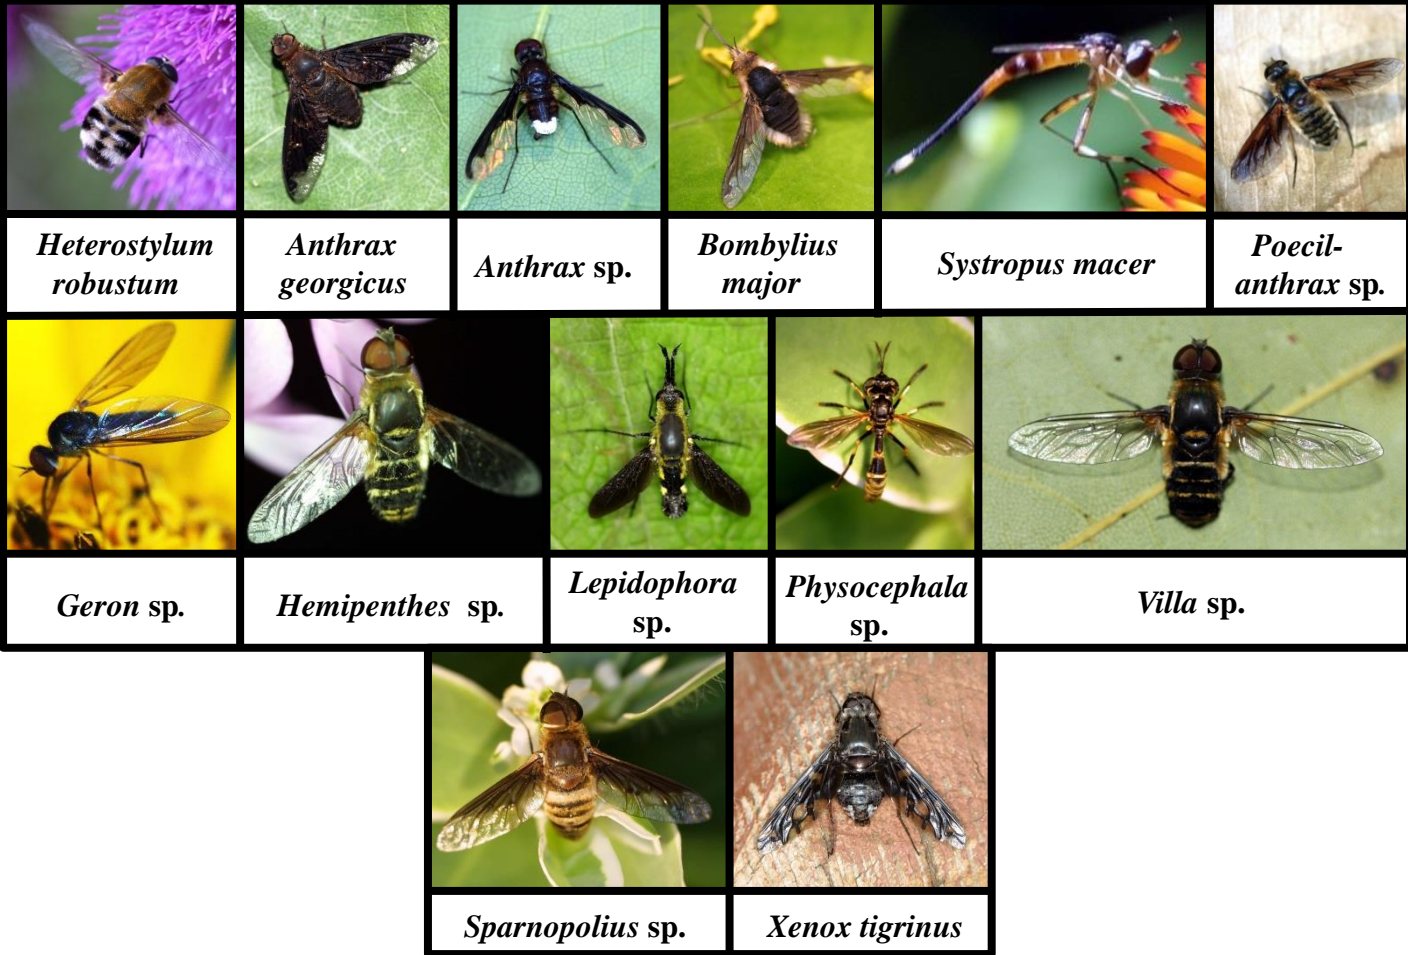

Efferia sp.

Laphystia sp.

Machimus occidentalis

Neoitamus flavofemoratus

Promachus sp.

Tipulogaster glabrata

Family Bittacidae Hanging Scorpionflies

Bittacus strigosus

Hylobittacus apicalis

Family Culicidae - Mosquitoes

Aedes albopictus

Unidentified mosquitoes, larvae, and pupa

Family Bombyliidae –Bee Flies

Heterostylum robustum

Anthrax georgicus

Anthrax sp.