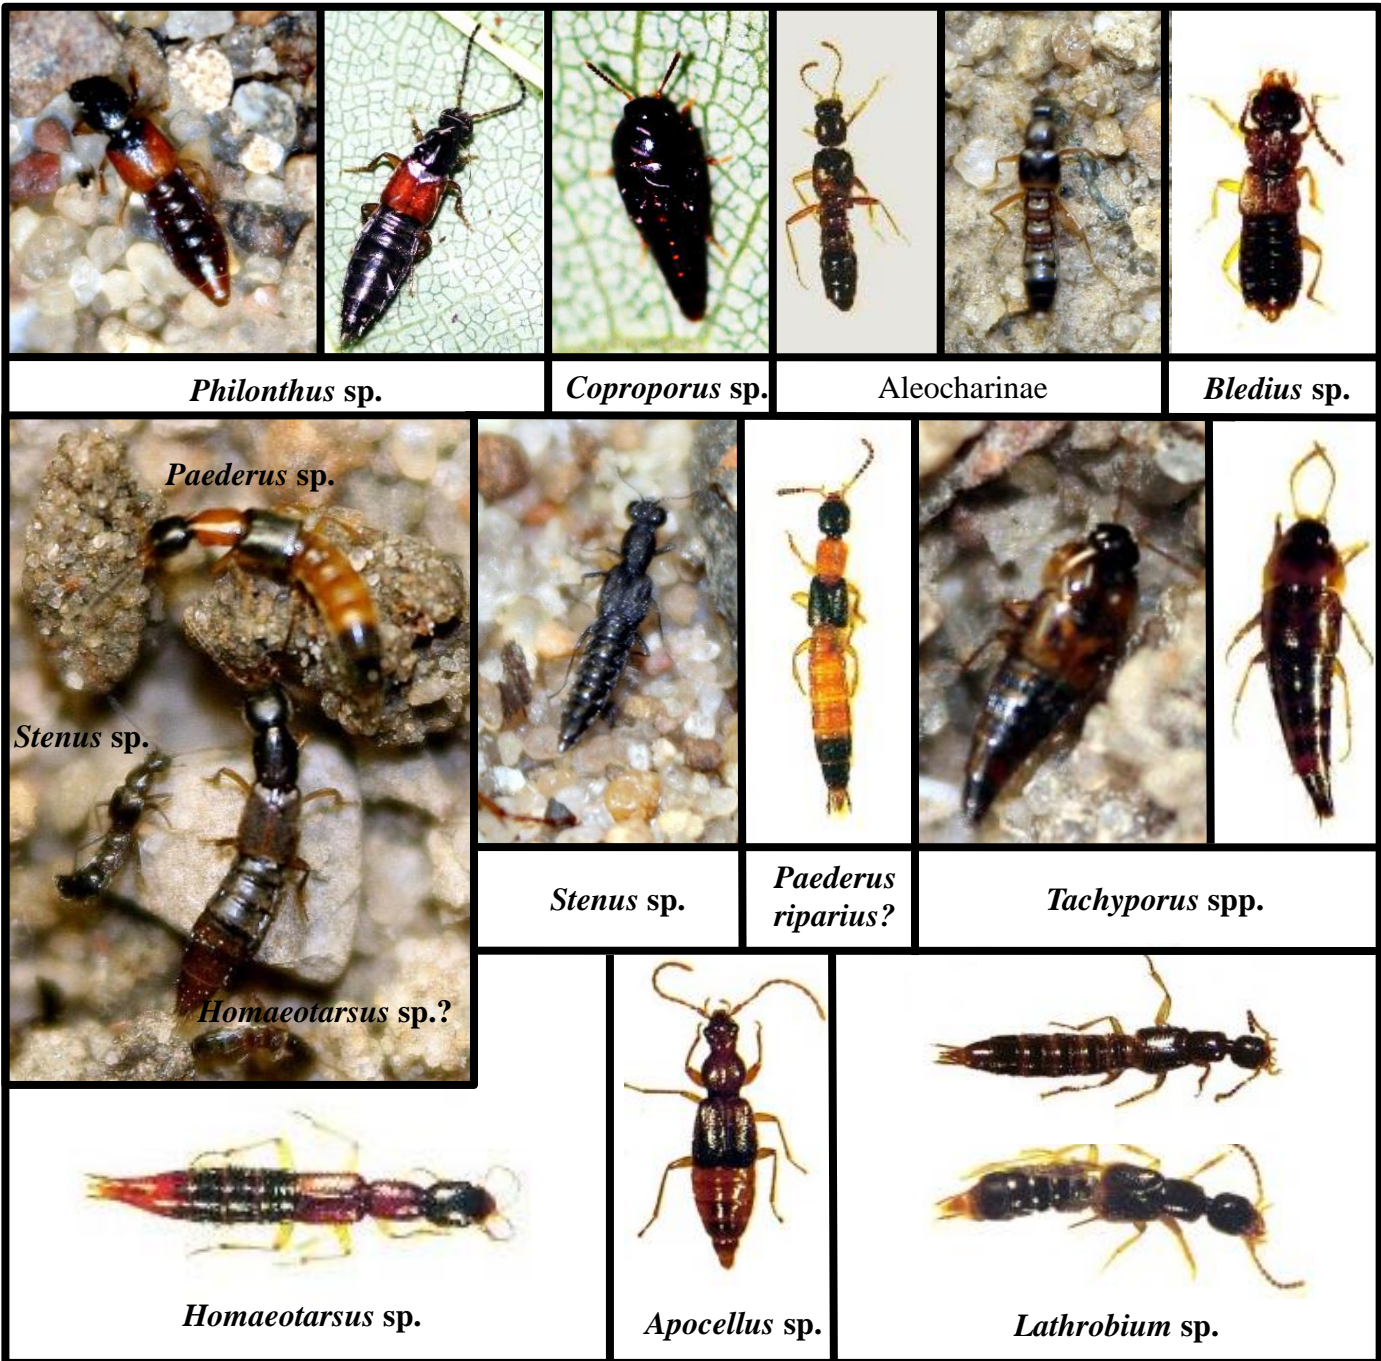

Family Heteroceridae
Varigated Mud-Loving Beetles

Neoheterocercus pallidus

Family Scirtidae
Marsh Beetles

Elodes sp. larva

Family Hydrophilidae
Water Scavenger Beetles

Tropisternus glaber and
Tropisternus sp. larva

Hydrochara obtusata

Berosus sp.

Family Histeridae
Hister or Clown Beetles

Platysoma lecontei with mites on
ventral side

Family Silphidae – Carrion Beetles

Silpha americana

Nicrophorus sayi

Oiceoptoma noveboracense larva

Family Staphylinidae - Rove Beetles

Family Scarabaeidae – Dung Beetles and Tumblebugs

Family Scarabaeidae – Dung Beetles and Tumblebugs (cont.)

Family Cantharidae – Soldier Beetles

Family Lucanidae

Stag Beetles

Family Lampyridae - Lightningbugs

Lampyrid larva

Family Elateridae – Click Beetles and Wireworms

Family Lycidae Net-Winged Beetles

Family Cleridae Checkered Beetles

Family Melyridae Soft-Winged Flower Beetles