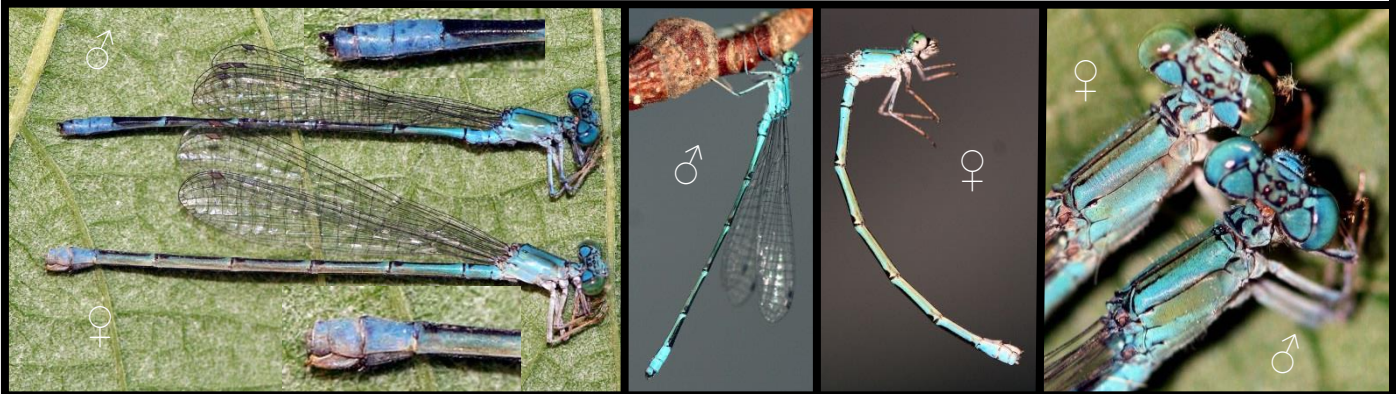

BLUE-FRONTED DANCER
Argia apicalis (Say)

VIOLET DANCER
Argia fumipennis violacea (Burmeister)

POWDERED DANCER
Argia moesta (Hagen)

BLUE-TIPPED DANCER
Argia tibialis (Rambur)

DOUBLE-STRIPPED BLUET
Enallagma basidens Calvert

FAMILIAR BLUET
Enallagma civile (Hagen)

STREAM BLUET
Enallagma exsulans (Hagen)

ORANGE BLUET
Enallagma signatum (Hagen)

SLENDER BLUET
Enallagma traviatum Selys

FRAGILE FORKTAIL
Ischnura posita (Hagen)

EASTERN FORKTAIL
Ischnura verticalis (Say)

Damselfly Nymphs

Dancer damselfly nymph, *Argia* sp.

***Calopteryx maculata* nymph and adults, Family Calopterygidae.**

Narrow-winged damselfly nymph, *Enallagma basidens*, Family Coenagrionidae.

Dragonfly Nymphs