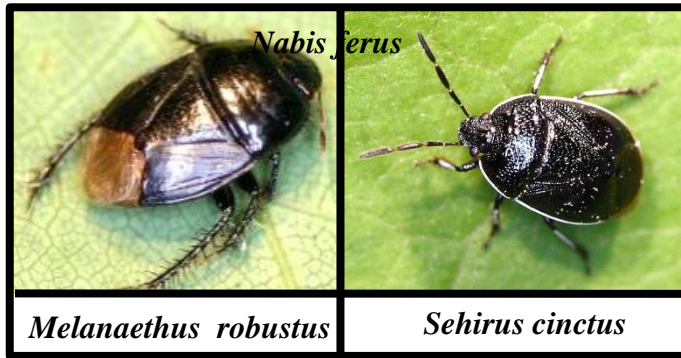

Family Cydnidae – Burrower Bugs