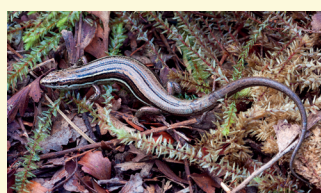

NATIVE

Skinks and geckos

OF TĀMAKI MAKĀURAU
AUCKLAND

STRIPED SKINK
(*Oligosoma striatum*)

TOWN'S SKINK
(*Oligosoma townsi*)
Note: off-shore islands only

MOKO SKINK
(*Oligosoma moco*)

SHORE SKINK
(*Oligosoma smithi*)

CHEVRON SKINK
(*Oligosoma homalonotum*)
Note: off-shore islands only

STRIPED SKINK
(*Oligosoma striatum*)

TOWN'S SKINK
(*Oligosoma townsi*)
Note: off-shore islands only

SUTER'S SKINK
(*Oligosoma suteri*)
Note: off-shore islands only