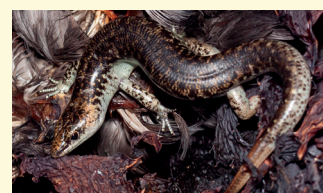

SUTER'S SKINK
(*Oligosoma suteri*)
Note: off-shore islands only