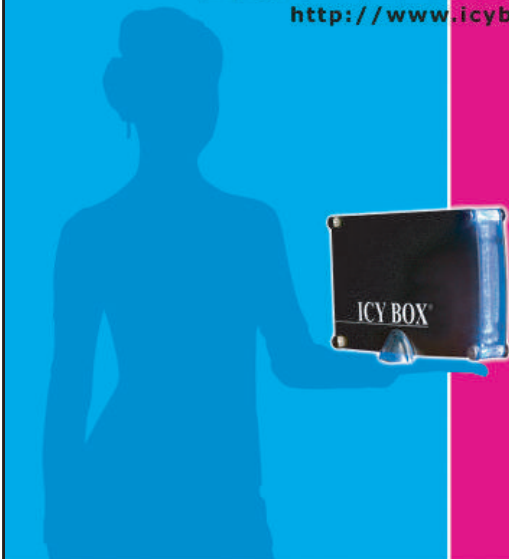

ICY BOX

<http://www.icybox.de>

ICY BOX IB-351B-BL

ICY BOX IB-550

ICY BOX IB-360B

*JBOD - "Just a bunch of discs":
PC detects 2 HDD's by one
USB cable.

Technical data:

Model	IB-3220StU-B
Article-No.	23320
EAN-No.	4711132865189
Colour	Black
Artikeltext	External JBOD* case for 2x 3.5" SATA HDD's to USB 2.0 host
HDD interface	2x SATA (for SATA I & II HDD's)
Ext. Interface	USB 2.0
Material	Aluminium
Chipsatz	JM20336
HDD capacity	Unlimited
Case Hot Plug	Yes
Cooling fan	1x 4 cm fan (high, low, off)
Power supply	5 V/2 A, 12 V/2 A, 100 V~240 V
Power switch	Yes
OTB	PC Clone EX Lite® (Windows only)
Operations system	Windows, Mac, Linux

Logistische Daten

Packing unit:	10 pcs./carton
Total weight:	15.8 kg/carton
Dimension/carton:	575x303x382 mm
Gross weight (incl. packing):	1.47 kg

Dimension of packing box:	280x175x110 mm
Net weight:	0.66 kg
Dimension of article:	220x128x37 mm
Country of origin:	China

Import tax: 84733090

IB-3220StU-B

Compact external JBOD* subsystem
with EasySwap®-mechanism* *

Features

- External JBOD* subsystem
- Aluminium case for 2x 3.5" SATA HDD's (SATA I & II)
- No HDD capacity restriction
- EasySwap®-mechanism*
Enables you to mount HDD's in seconds without screws
- Host interface: USB 2.0
- Plug & Play
- One Touch Backup (Windows only)
- Adjustable fan (high, low, off)
- Included in delivery are power supply, power cable, USB cable, software CD and manual
- Supports Kensington Lock