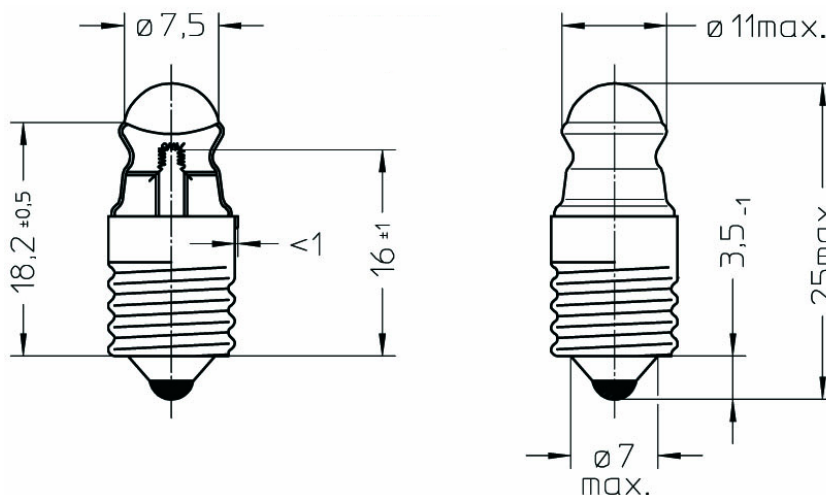

Data Sheet

Bulbs

701

Argon

Technical - Electrical Data	Rated volts	2.40
	Rated wattage in Watts	0.72
	Rated current in Amps	0.30
Technical - Light Technical Data	Luminous flux	6.00
Technical - Colors	Colour of the product	clear
Technical - Geometries	Diameter in mm	11.0
	Max. Length in mm	2.05
	Volume in cm ³	2.30
	Weight in g	1.90
Technical - Life	Average lamp life in hours	3.00
Technical - base	Fixing	Midget Screw Base Nickel plated
For VARTA Torches	12670 Cliptrix 2AA	645 Cliptrix