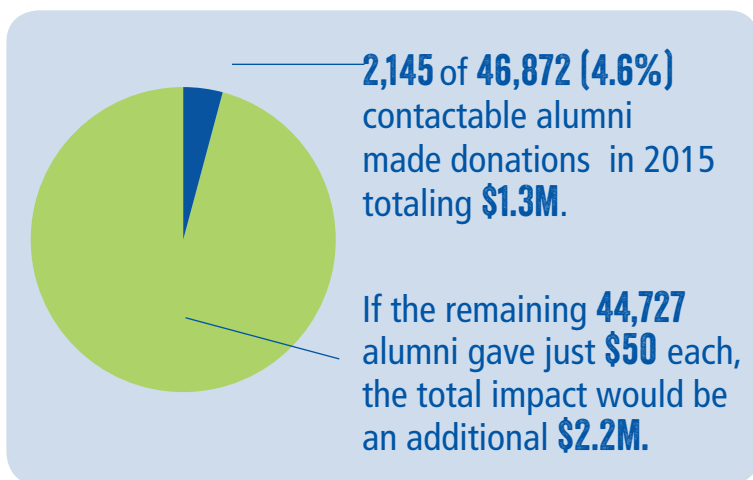

Homer Wheaton, another longtime consistent donor, has a unique relationship to alumni giving. As the former Associate Vice President for University Relations and Development for decades at TSU, he dedicated his career to helping students connect with financial assistance. "It's a privilege to be able to give and to know that your contribution is truly changing a life," he says. "Regular gifts make those scholarships possible at TSU. As alumni, we all have a responsibility to give people the same opportunities we had."

A NEW GENERATION OF GIVING

Like Collier, Wheaton and most of today's TSU students, recent graduate **Brandon Foley** also needed scholarships to help ease the financial burden of tuition. Today, he's part of a small but essential group of dependable repeat donors.

Foley donates to TSU every month by automatic bank draft, a practice he adopted almost immediately after graduation. "(The late) Dr. Damon Lee's original endowment started a ripple effect that touched me, even though he graduated in the 1930s and I graduated in 2008," Foley said. "It's my responsibility to keep that going."

"People think you have to be older, or more established in your career before you start donating to your school," he added. "But that's just not true. As alumni, we're all indebted to TSU, which means we're all in a position to give back. You just have to do it."

IT'S NOT HOW MUCH. IT'S HOW MANY.