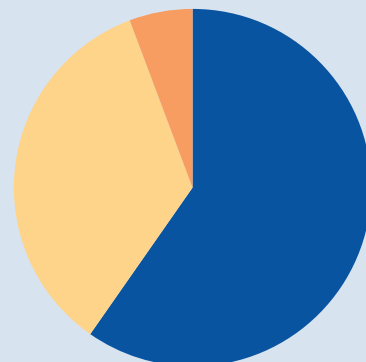

FOUNDATION EXPENSE ALLOCATIONS

Fiscal year ending June 30, 2015

60%	Scholarship support	$1,882,702
34%	Program support	$1,090,570
6%	Administrative support	$180,288