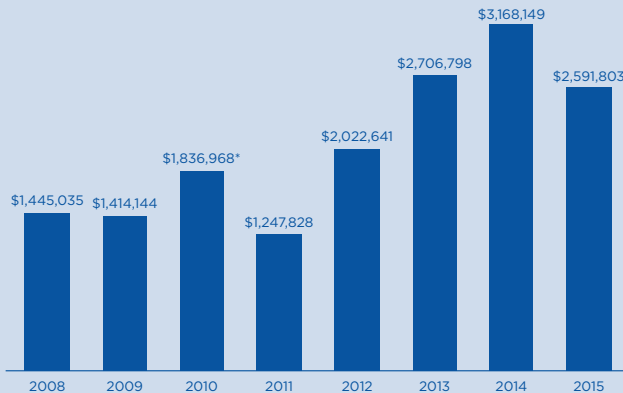

R H Boyd Family Endowment Fund
Rader Bonding Company
Sheats Endodontic Group
Siemens PLM Software
Sigma Gamma Upsilon - Sigma Chapter
Simpson Brother Inc
Soul Train Cruise IV, LLC
Southwestern Athletic Conference
St Luke Primitive Baptist Church
St Matthews AME Church
Sunmitt Management Corporation
Sunshine Travel Company Inc
TE Connectivity Matching Gift Program
Tennessee Association of Broadcasters
Terry Clayton and Associates
The Alexandre Group LLC
The Aurora Group Inc
The Clorox Company Foundation Employee Giving Campaign
The LBJ Group
The Lubrizol Foundation
The P&G Fund of the Greater Cincinnati Foundation
The Temple Church
Thomas Insurance Agency
Tribune/Contempora
Ultimate Progress Inc
Union Pacific Railroad Company
Urban League of Middle Tennessee
Verizon Foundation
W D Smalls Enterprises LLC
Watson Grove Missionary Baptist Church
Xerox Foundation
Zycron Inc

PRIVATE GIVING Fiscal years ending June 30