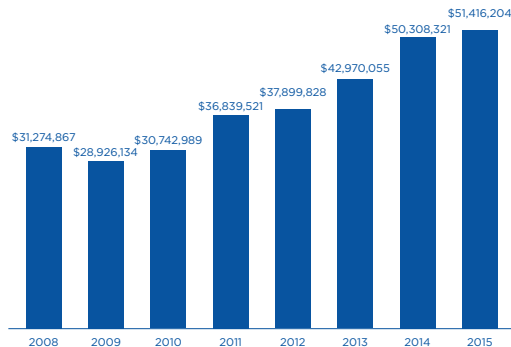

ENDOWMENT VALUES

Fiscal years ending June 30