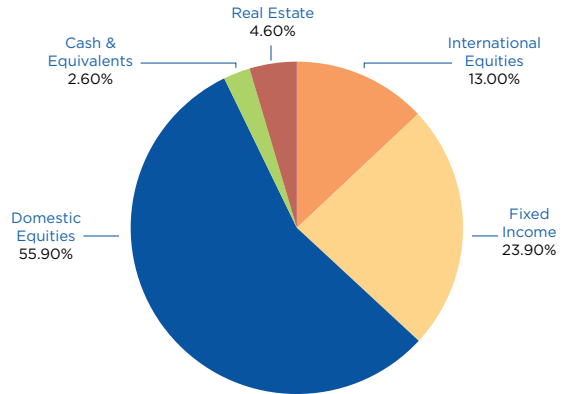

POOLED ENDOWMENT PORTFOLIO ASSET ALLOCATION

Fiscal year ended June 30, 2015