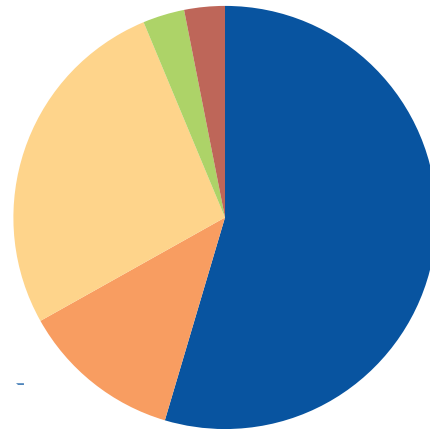

HONOR ROLL OF DONORS

JULY 1, 2014 - JUNE 30, 2015

GIVING BY SOURCE: Who Provided Support

| | | |
|-------|---|--------------------|
| ■ 55% | Alumni, alumni organizations, & alumni estates | \$1,414,798 |
| ■ 27% | Corporations | \$695,667 |
| ■ 3% | Foundations | \$82,593 |
| ■ 12% | Other individuals | \$318,421 |
| ■ 3% | Other organizations | \$80,325 |