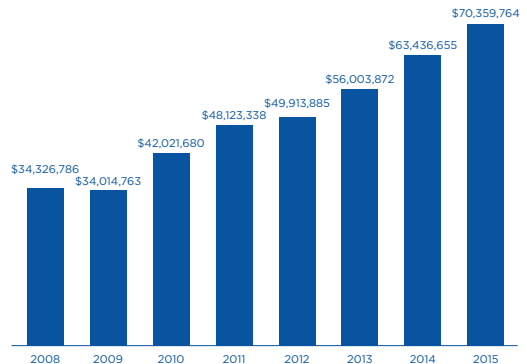

TOTAL NET ASSETS

Fiscal years ending June 30