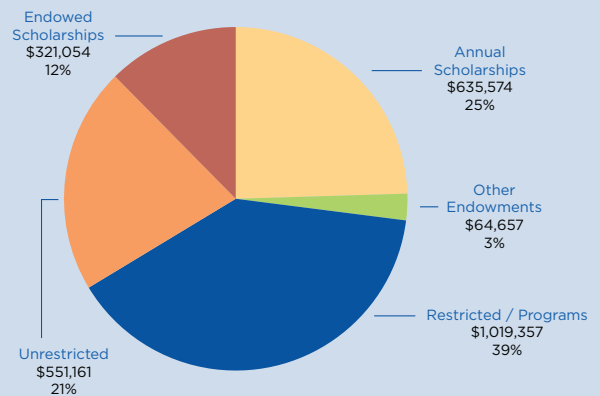

GIVING BY PURPOSE: WHAT DONORS SUPPORTED Fiscal year ended June 30 2015