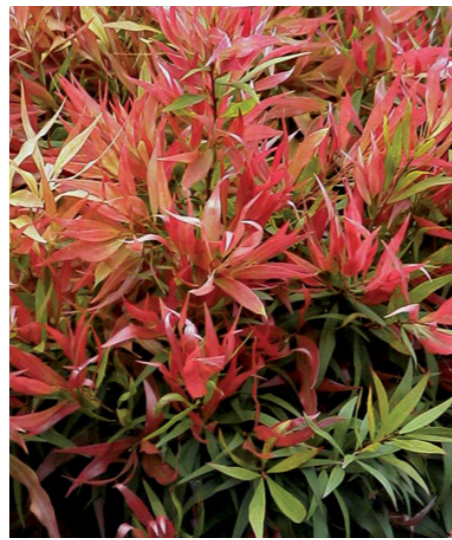

LOM kbe - LOMANDRA Katie Belle
Katie Belle

CAL gbf - *CALLISTEMON* Great Balls of Fire - Great Balls of Fire