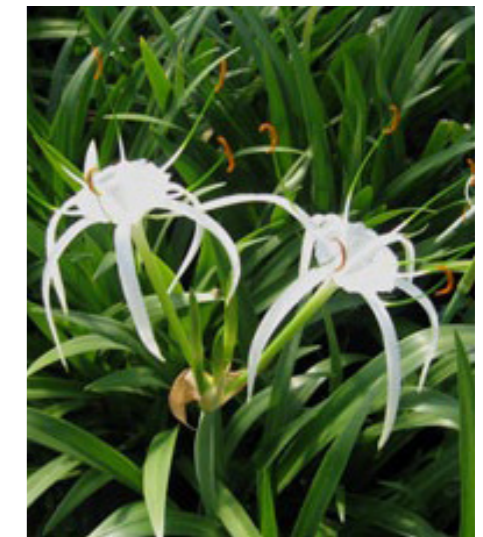

LOW MOUNDING TO
PROVIDE VISUAL INTEREST
AND DISCOURAGE PARKING
ON THE TURF

MIL pin - MILLETIA pinnata
Pongamia

MIL pin - MILLETIA pinnata
Pongamia

TER ser - TERMINALIA sericocarpa
Damson Plum

TER ser - TERMINALIA sericocarpa
Damson Plum

DIA cae - DIANELLA caerulea
Blue Flax Lily

DIA lje - DIANELLA caerulea cv Little Jess - *Little Jess Dainella*

DIA sst - DIANELLA Silver Streak
Silver Streak

DIE bic - DIETES bicolour
Yellow Wild Iris

GAR glr - GARDENIA psidiodes cv
Glennie River - Glennie River