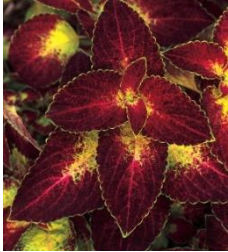

White Assortment

* See Page #18 for PW Caladium Varieties *

Coleus

Alabama Sunset

Carnival

Colissima Papaya

Dark Star

Dipt in Wine