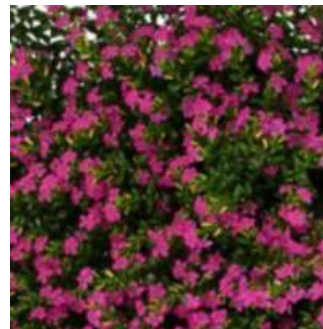

Cuphea FloriGlory Diana
Cuphea hyssopifolia

8"x12" Sun. Five times the flower power and vigor of standard Mexican heather.