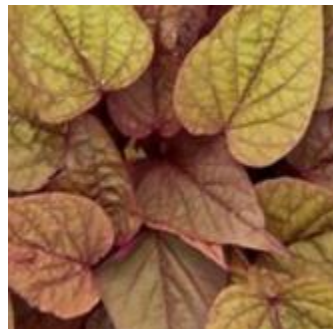

Sweet Heart Red