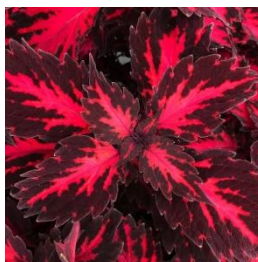

Stained Glassworks Royalty

Stained Glassworks Velvet

Songbird

Tilt a Whirl

Trailing Plum

Wasabi

Great Falls Yosemite

Calocephalus Bed Head