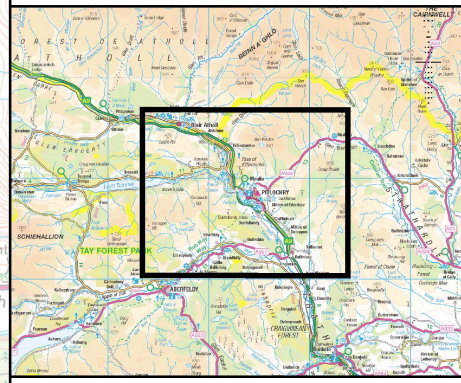

Figure 14.5

Legend

- Proposed scheme (DMRB Stage 3 design)
- SuDS
- 5km Study area
- Visualisation viewpoint location with general direction of view *

1	Summit of Ben Vrackie looking south towards Pitlochry and Dunfallandy Hill	295078, 763242
2	Minor road near Mains of Dunfallandy/NCR7 looking north towards Ben Vrackie	294708, 756631
3	Minor road above Clunie Power Station looking east towards Craigower	291313, 759631
4	Green Park Hotel looking west towards Clunie Underbridge	293110, 758506
5	Local path near Dalshian looking north-west towards Tummel Crossing	295178, 756581

* Refer to Figures 14.6 to 14.10 for viewpoint visualisations.

0	DEC 2017	ES Publication	VR	MK	ML	AJG
Rev.	Rev. Date	Purpose of revision	Orig/Dwn	Checked	Rev'd	Apprv'd

**Environmental Statement
Viewpoint Locations**