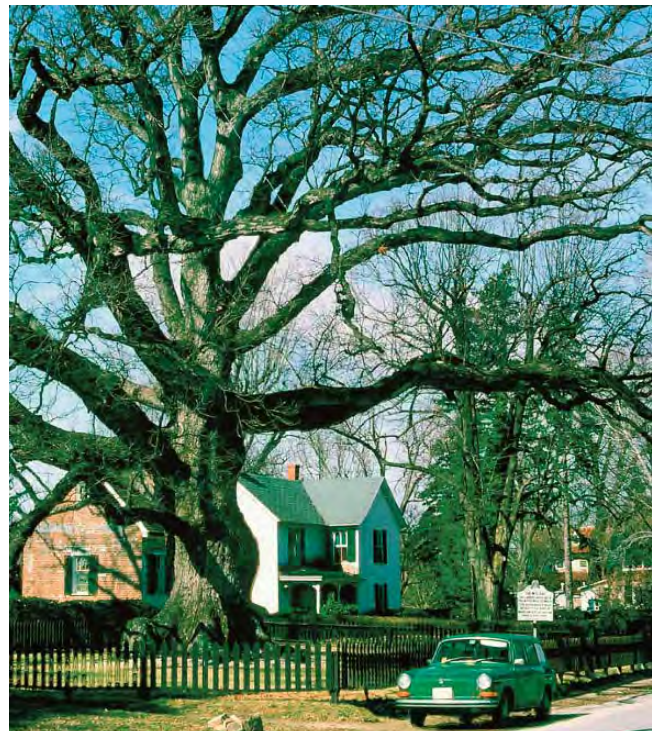

## *Quercus alba*

Salem oak tree, New Jersey, circumference 6,80 m

*Let's break a treaty*

*This is the most famous tree in America is the Salem Oak, a lone survivor of the original forest, over 500 years old and ninety feet high covering more than a quarter acre of ground. It is believed John Fenwick signed a treaty with the Lenape Indians under this magnificent tree in 1675 when he bought the land for a reported sum of about 20 gallons (2 ankers) of rum, 8 knives and 3 pairs of scissors. The tree stands at the Friends Burial Ground on West Broadway.*

*Quercus alba*, circumference 6,10 m, Cemetery by the Basking Ridge Presbyterian Church, Basking Ridge, New Jersey

*Left to right, 2-year-old Sabastian Duckworth and his 4-year-old brother, Jonah, both from Lebanon, run around a 600-year-old giant White Oak, (Quercus Alba) as they and their mother Maria visit the historic site in Basking Ridge. The tree is located in the cemetery by The Basking Ridge Presbyterian Church, which contains the graves of towns folks, three pastors and 35 Revolutionary War veterans.*

*Photo by Robert Sciarrino*

*Quercus alba*

Petticoat Bridge road, Mansfield Township,  
Burlington county, New Jersey,  
circumference 6,85 m

West Hartford, Connecticut,  
circumference 7,16 m

Potomac Oak Shopping Center, Travilah Rd / Glen Rd, Travilah, Mariland  
girth 5,60 m

## *Quercus alba*

The *Wye Oak*, fallen during a storm in 2002, it was the Champion white oak of United States, 450 years old, Wye Mills, Talbot county, Maryland, girth 9,70 m

Largest White Oak in the USA.  
400 years in 1940  
Height: 95 feet  
Base circumference: 53 feet  
Base diameter: 18 feet  
Spread: 165 feet