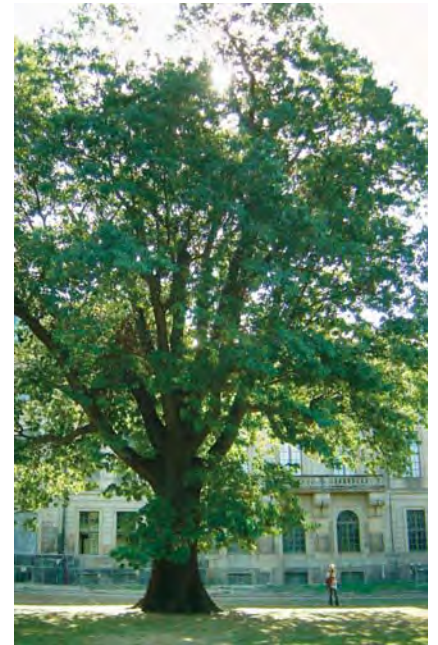

*Quercus rubra*

Wallingford, Connecticut,  
girth of 7 m

Mentor Lagoons Nature Preserve, Mentor,  
Hawk Mnts, Lake county, Ohio

Chaplin, Windham County,  
Connecticut  
girth of 7,24 m

Olmsted Falls,  
Cuyahoga county, Ohio  
girth of 7,65 m

## *Quercus stellata*