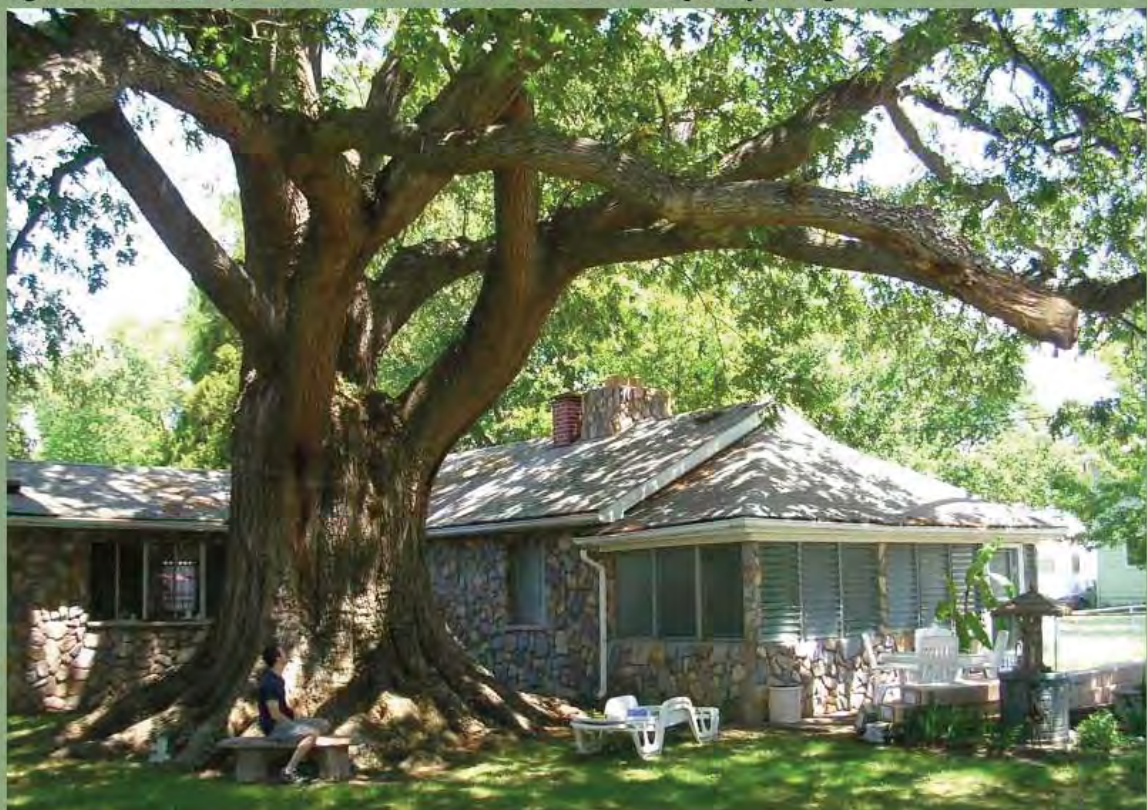

**Tree Category:** Unique

**Address of Tree:** Sahm Park, in the disc golf course off of E. 91st St.

**Significance of Tree:** You don't just buy trees like this anywhere! This example of a Chinkapin Oak is somewhat unique in form. Specifically, I like the compact shape of the crown. It is estimated this tree is over 200 years old! Thank goodness it is in a park environment.

***Quercus pagoda***

Congaree National Park, South Carolina  
girth of 6,05 m

Cherrybark Oak (School Bus Oak) H-159.8' CBH-19' 8" Sp-133.5' Longest Limb 86'

***Quercus pagoda***

Colonial Beach, Westmoreland, Virginia  
girth of 8 m

Common Name: cherrybark oak

Scientific name: *Quercus pagoda*

Category: Champion (big) tree

Notes: This is the state champion cherrybark oak, first nominated by William S. Hubbard and Matthew Zachary Davis in 1992. It is definitely a remarkable tree. I visited this tree yesterday and am still amazed at its size and health! A passer-by said that it was number one in the state and that the number two was right down the street, however it was taken in a hurricane a couple of years ago.