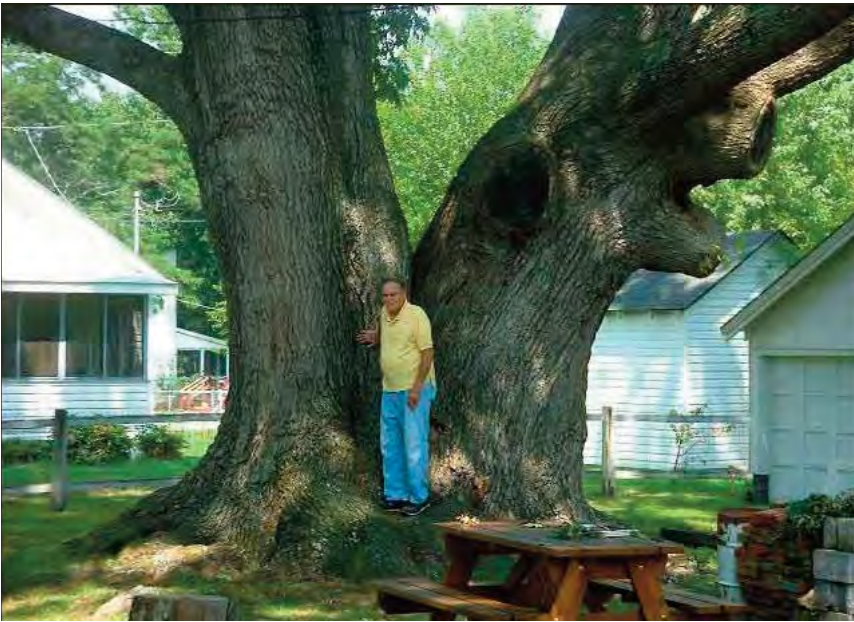

Colonial Beach, Westmoreland county, Virginia, girth of 8,43 m