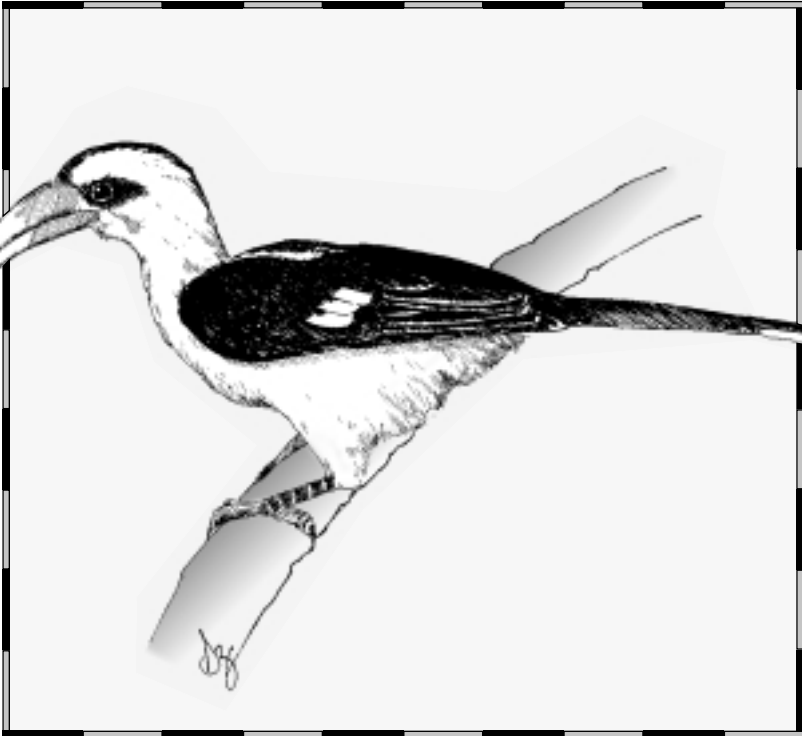

Bird Checklist
EAST AFRICA

KICHWA TEMBO & SIANA SPRINGS, MASAI MARA
KLEIN'S CAMP & GRUMETI, SERENGETI - MAJI MOTO, LAKE MANYARA
NGORONGORO CRATER LODGE - MNEMBA ISLAND, ZANZIBAR

CONSERVATION CORPORATION
AFRICA